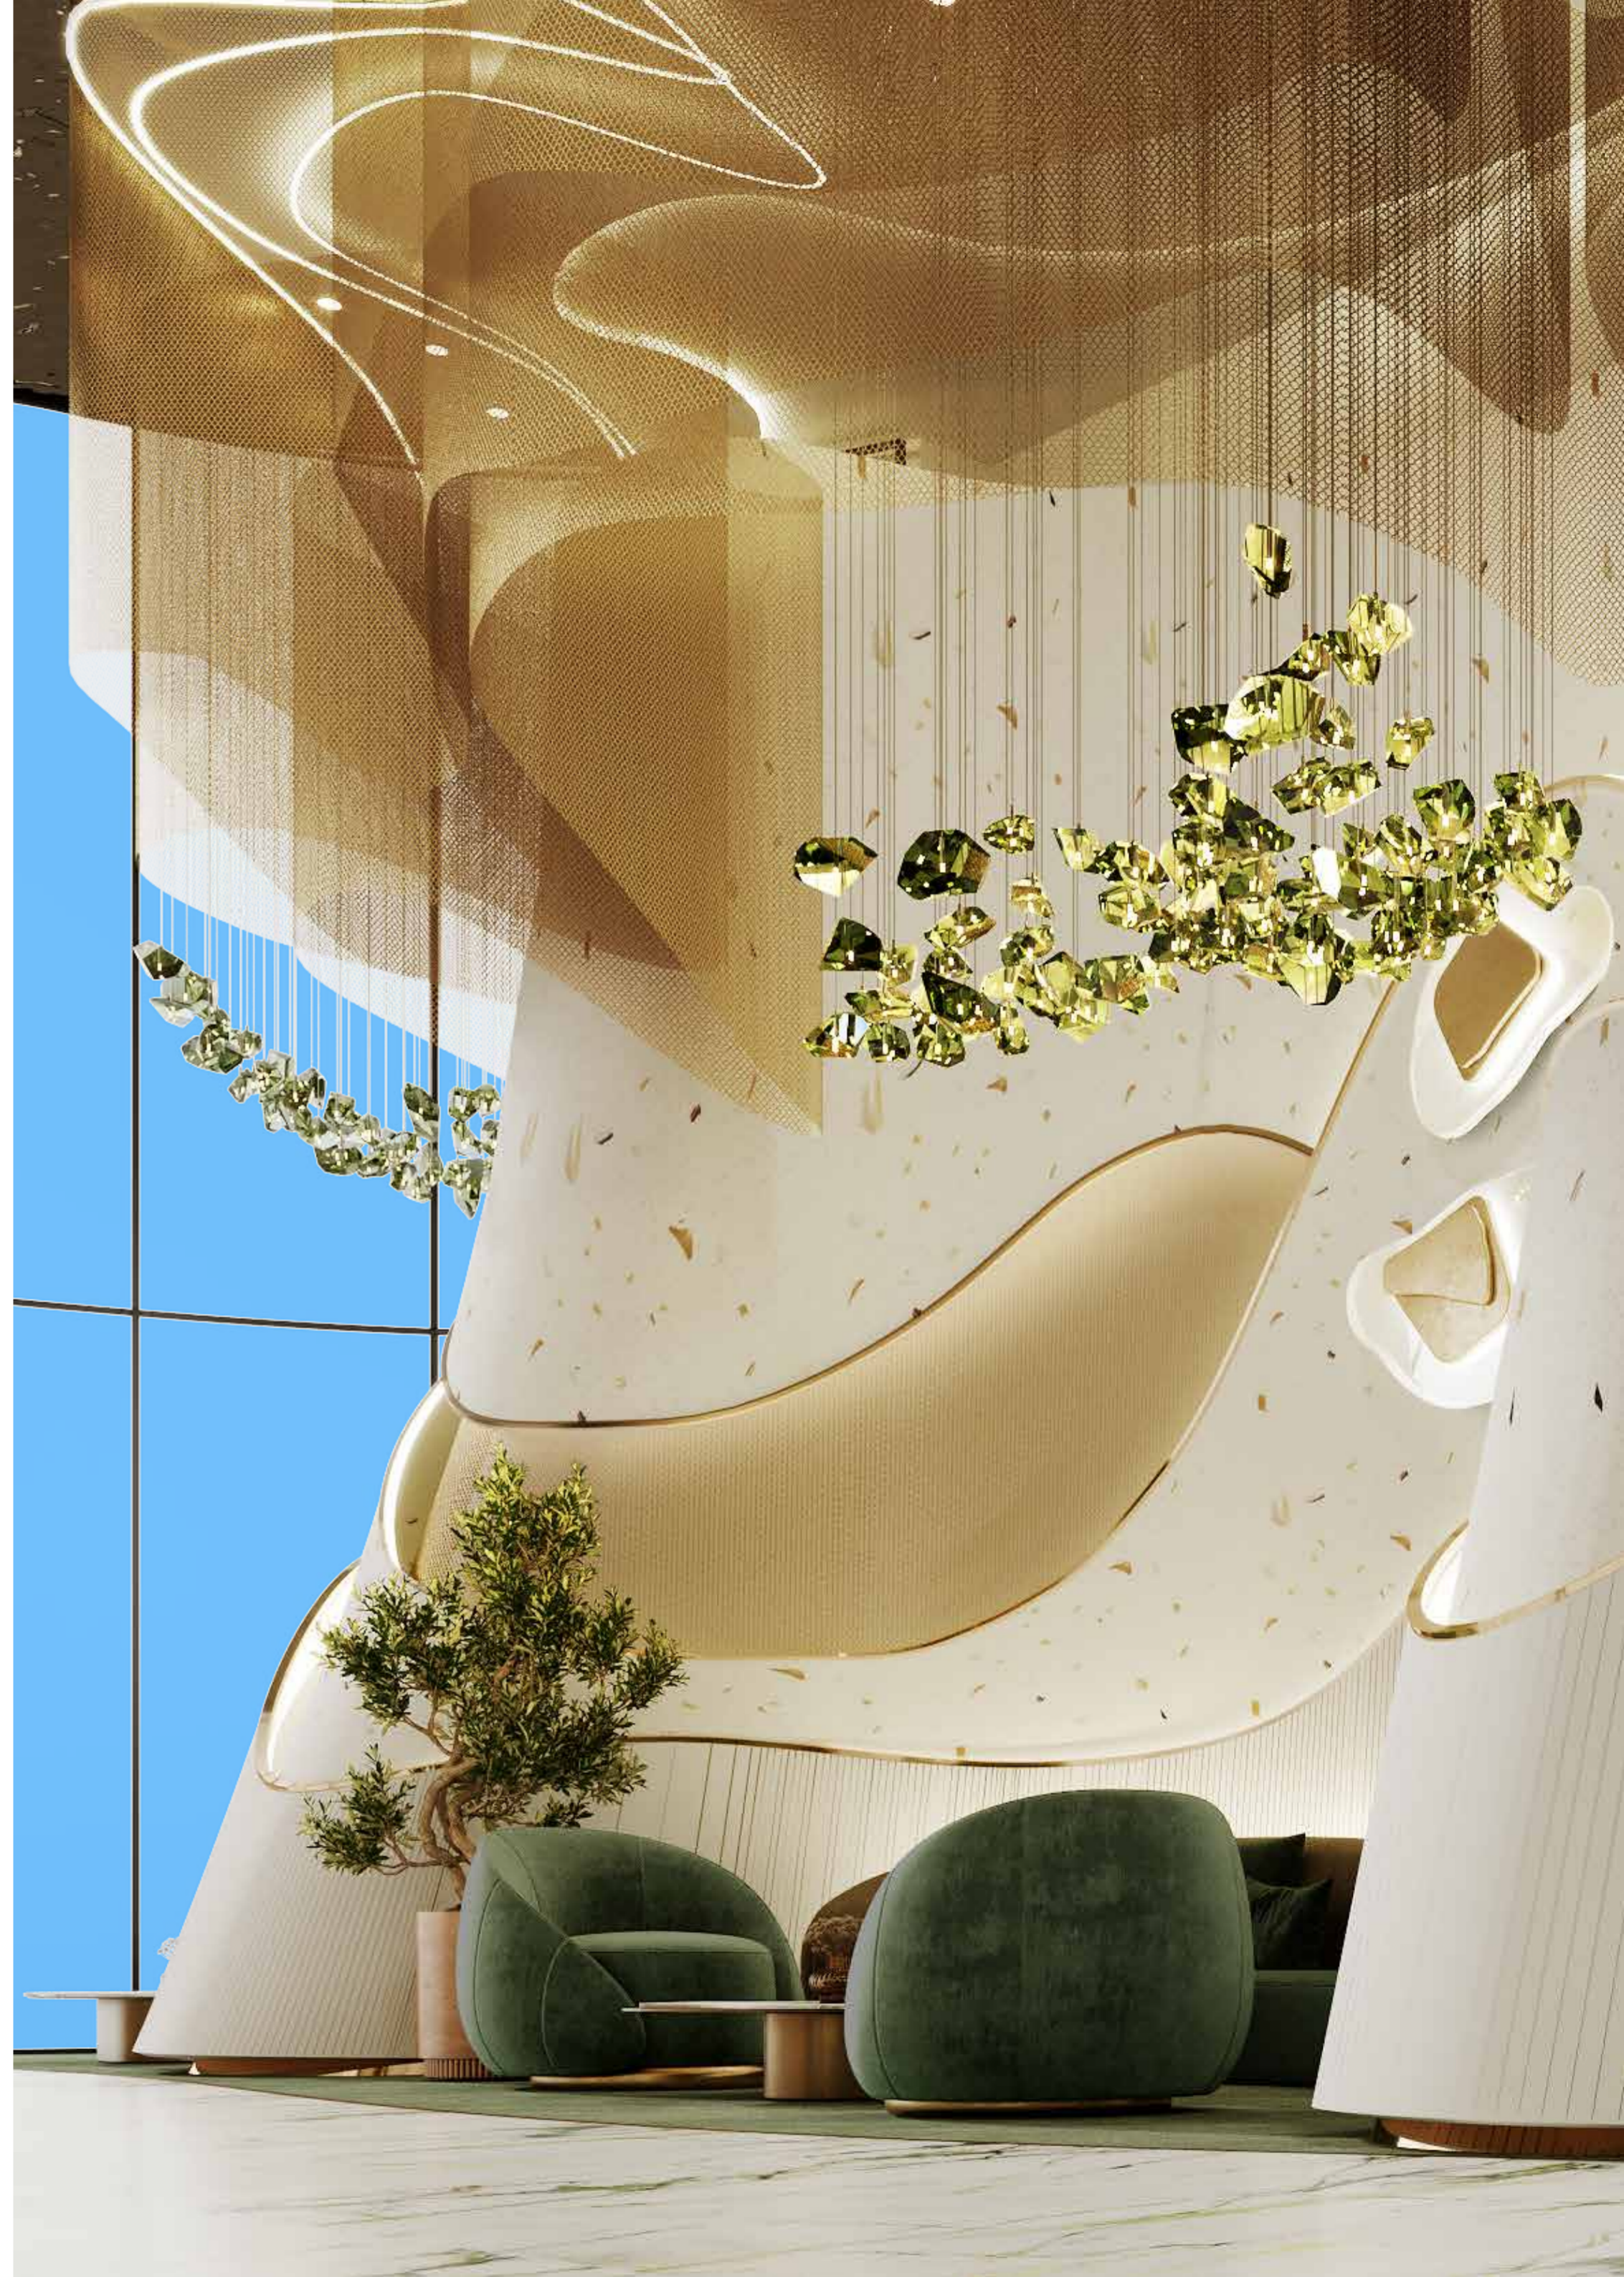

2-BEDROOM

TYPE G1-M