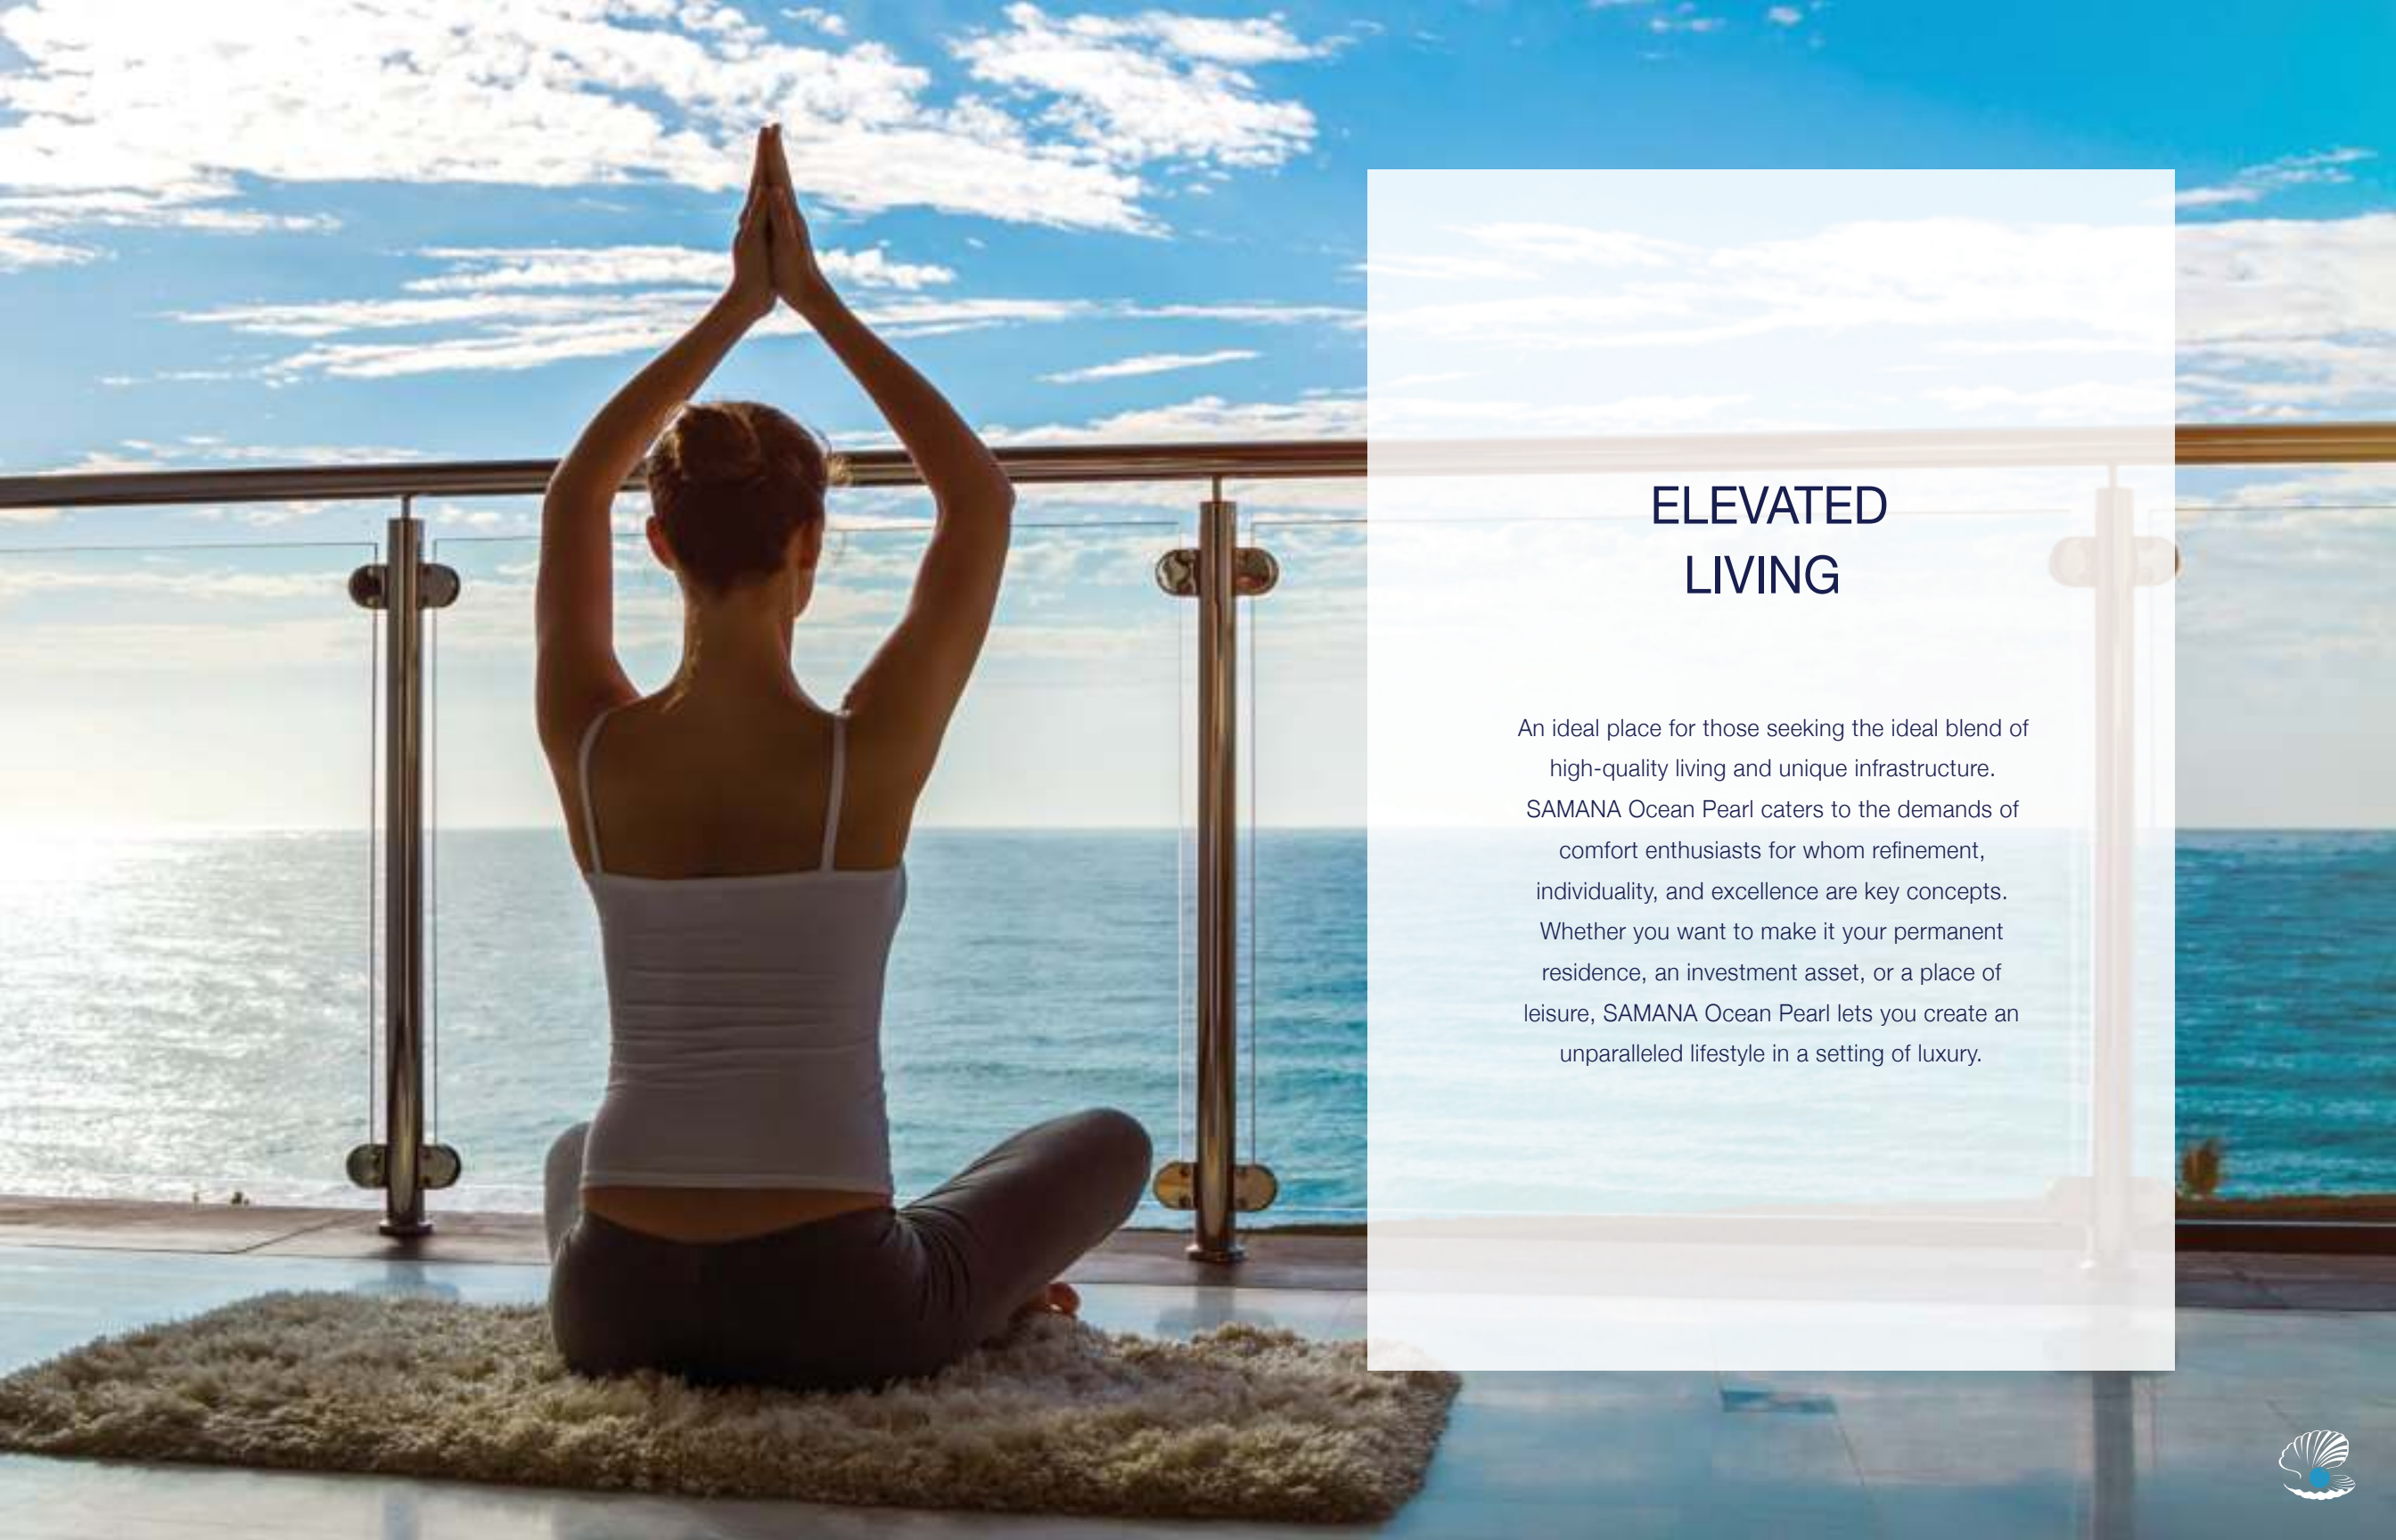

ELEVATED LIVING

An ideal place for those seeking the ideal blend of high-quality living and unique infrastructure. SAMANA Ocean Pearl caters to the demands of comfort enthusiasts for whom refinement, individuality, and excellence are key concepts. Whether you want to make it your permanent residence, an investment asset, or a place of leisure, SAMANA Ocean Pearl lets you create an unparalleled lifestyle in a setting of luxury.