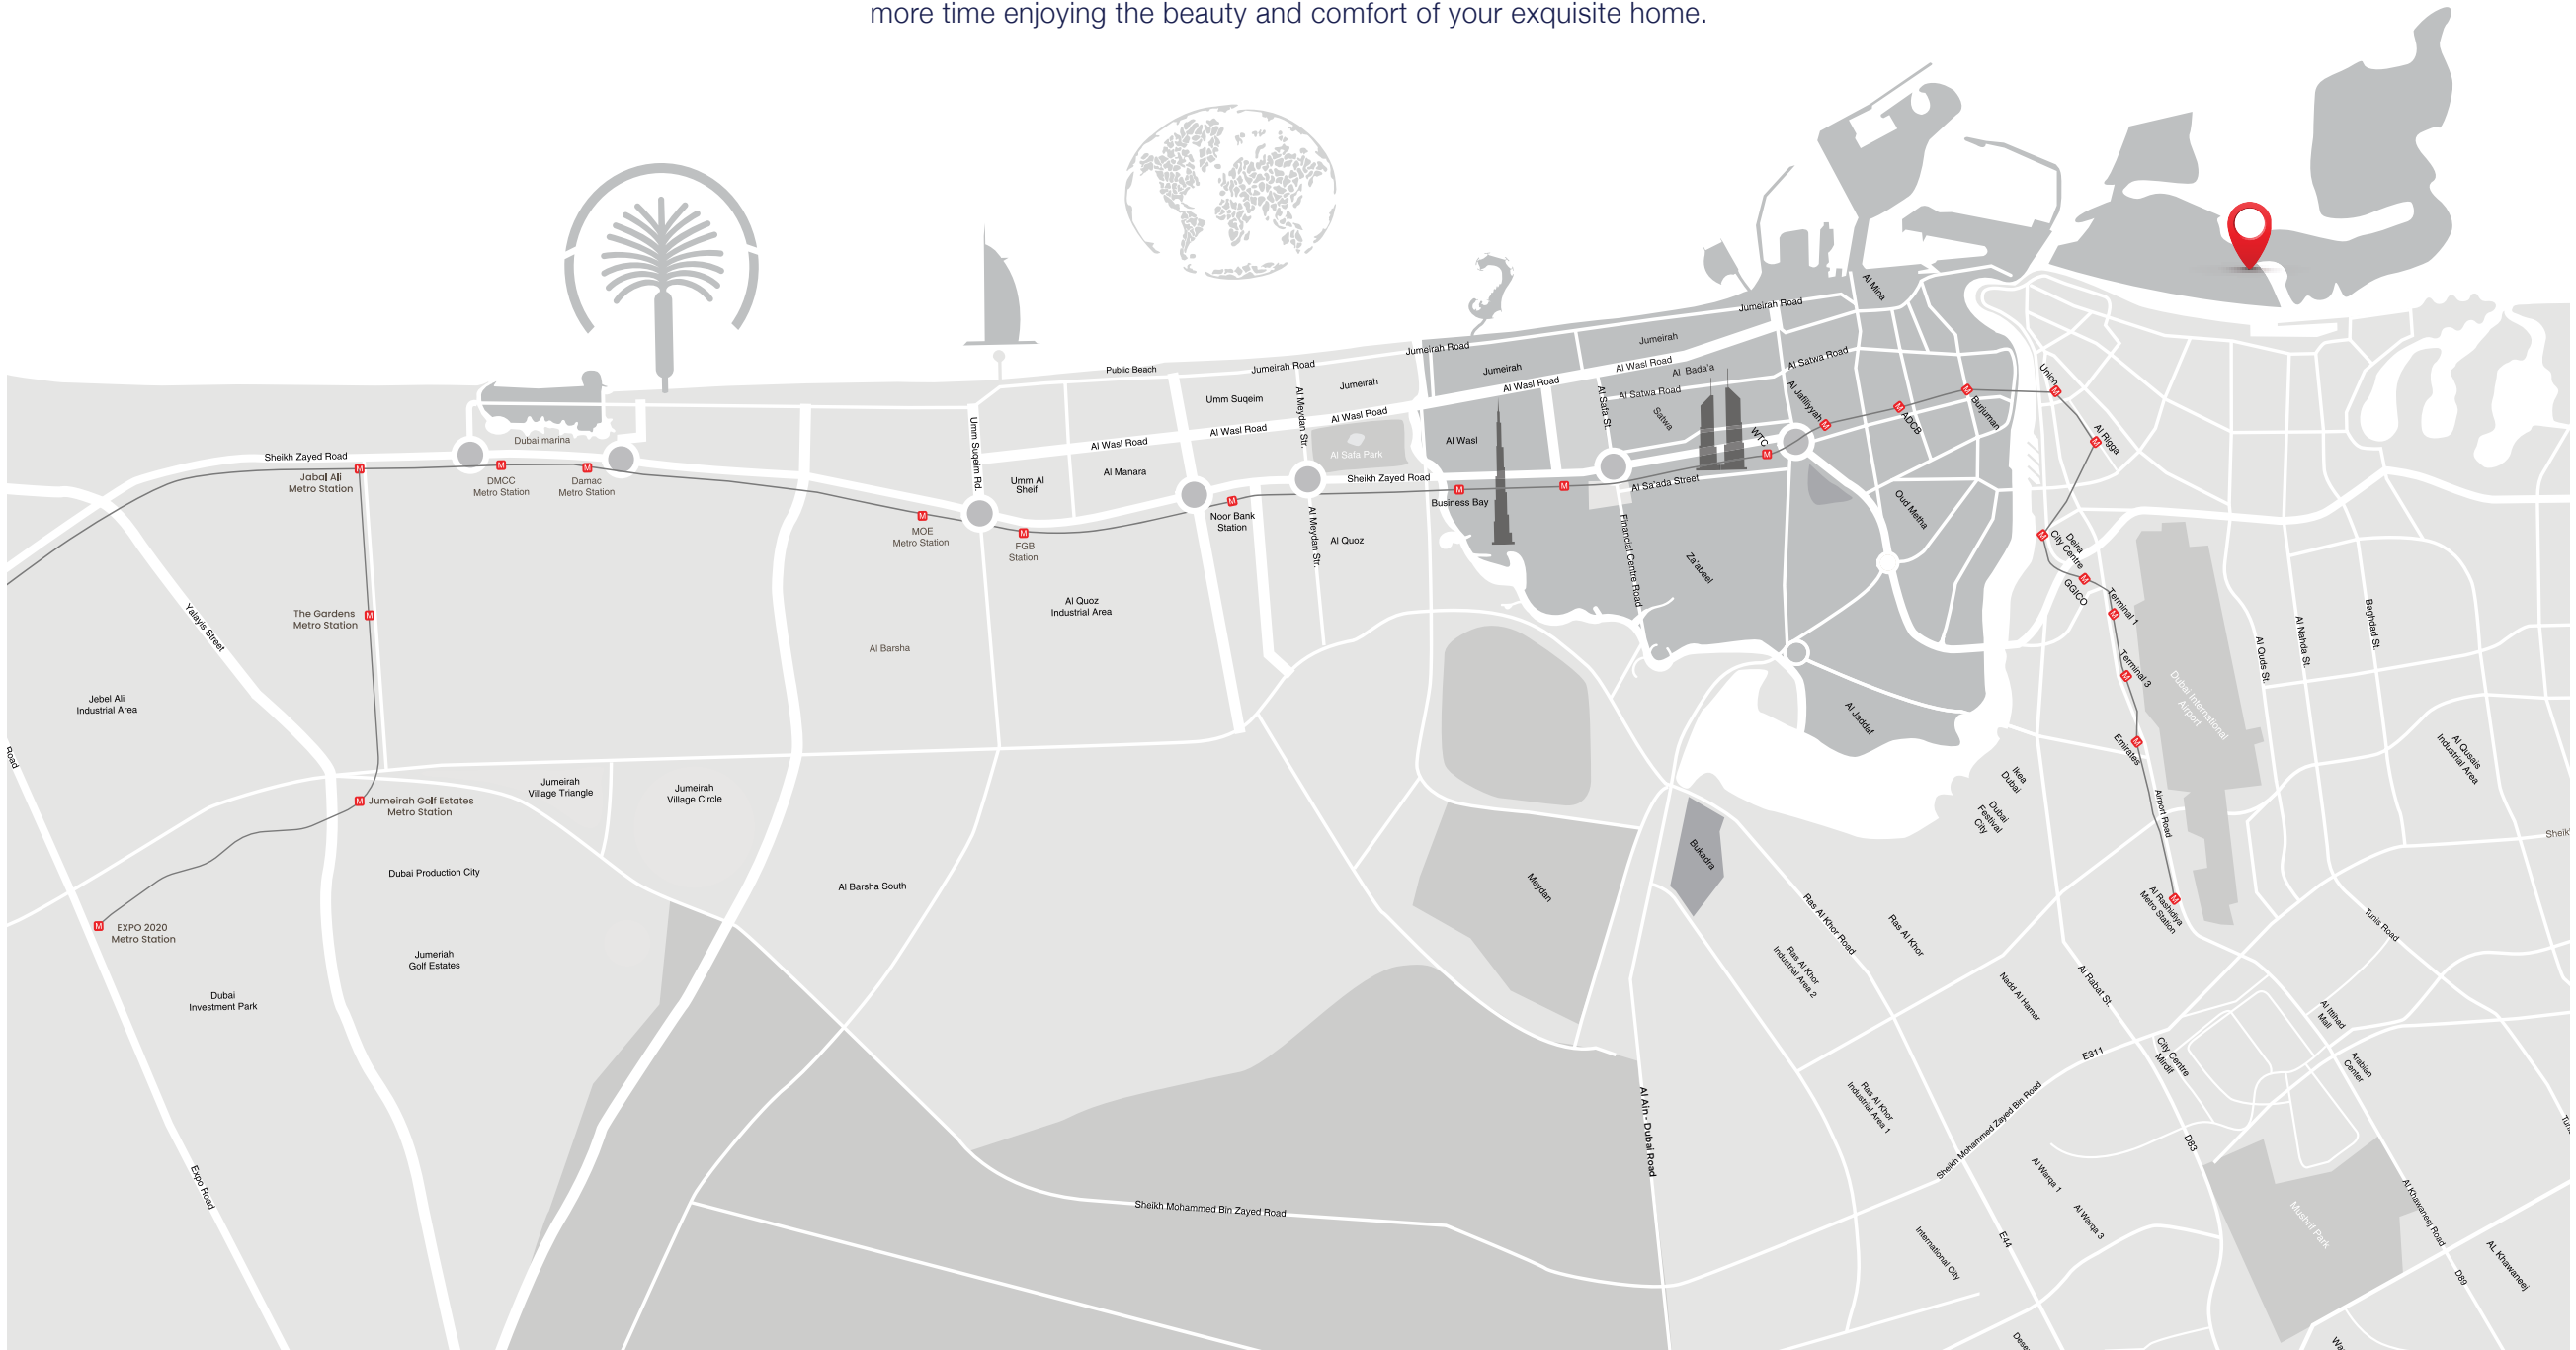

SEAMLESS CONNECTIVITY

Discover the perfect balance between serene waterfront living and the vibrant pulse of the city. SAMANA Ocean Pearl's prime location offers unparalleled accessibility to the most sought-after destinations.

5 – 10 min

Dubai Canal
Dubai Metro Route
Port Rashid

10 – 15 min

Dubai Creek
Deira
Deira Corniche Area

15 – 20 min

JBR The Walk
Al Mamzar Beach Park

20 – 25 min

Dubai International Airport
Dubai Gold Souq
Heritage Village

PERFECTLY POSITIONED

Nestled by the serene sea, yet just moments away from the city's prime areas, SAMANA Ocean Pearl ensures that you are never far from where you need to be. From bustling business districts to premier shopping destinations, or world-class dining and entertainment, every convenience is within your reach. Live the ease of connectivity that makes every journey effortless, allowing you to spend more time enjoying the beauty and comfort of your exquisite home.

TECHNOGYM

DIVE INTO THE ESSENCE OF TRANQUILITY

SAMANA Ocean Pearl, located on the prestigious Dubai Island, is a visionary residential project that redefines the concept of waterfront luxury. Seamlessly blending exquisite design, unparalleled amenities, and a prime waterfront location, SAMANA Ocean Pearl materializes your vision of a lifestyle marked with opulence and equanimity.