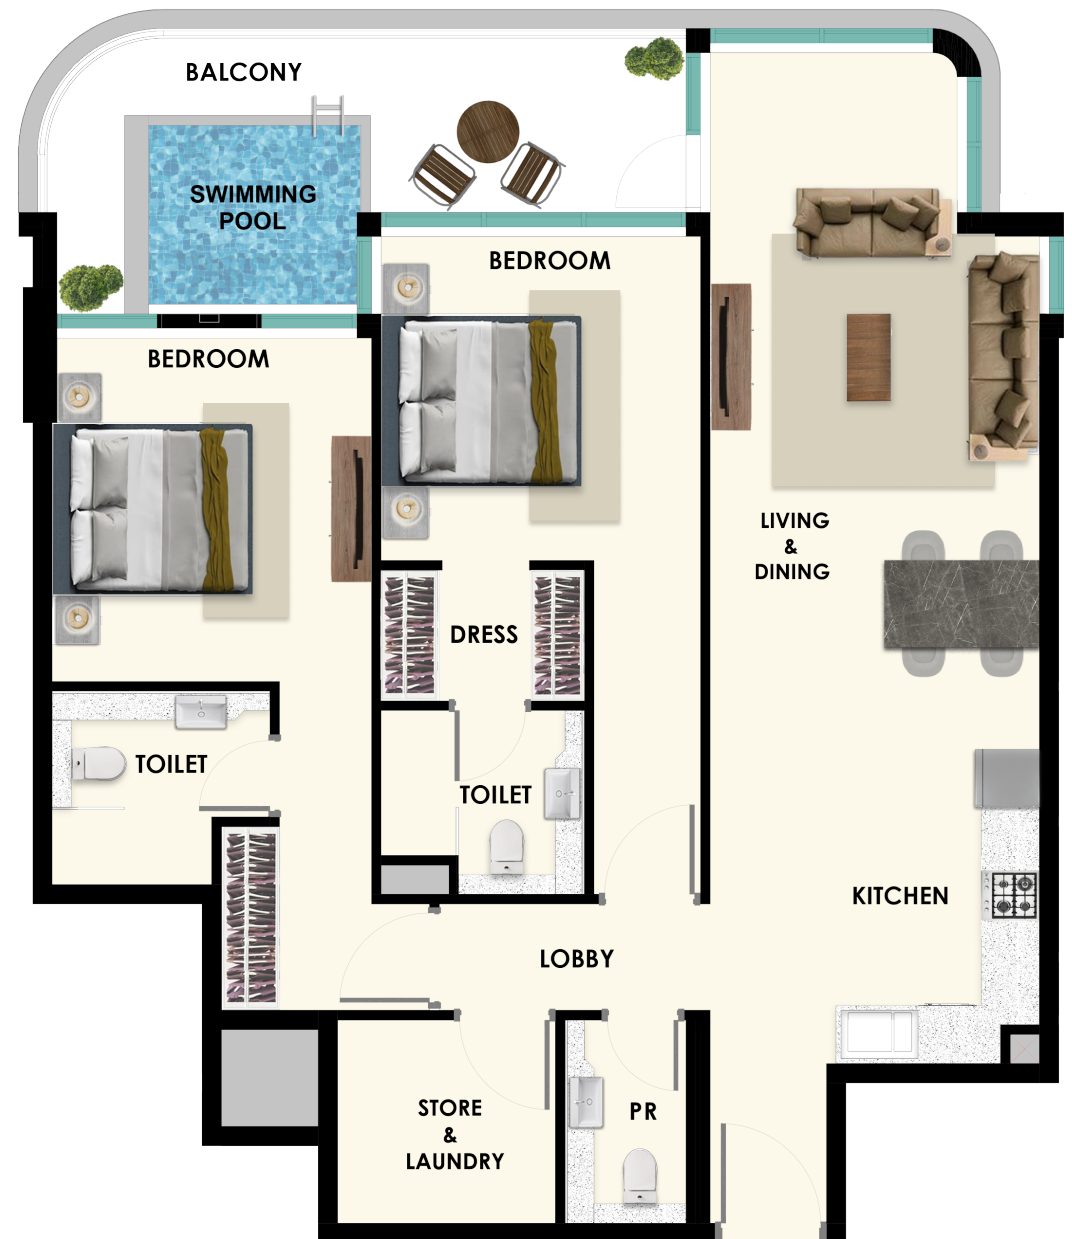

TWO BEDROOM WITH POOL