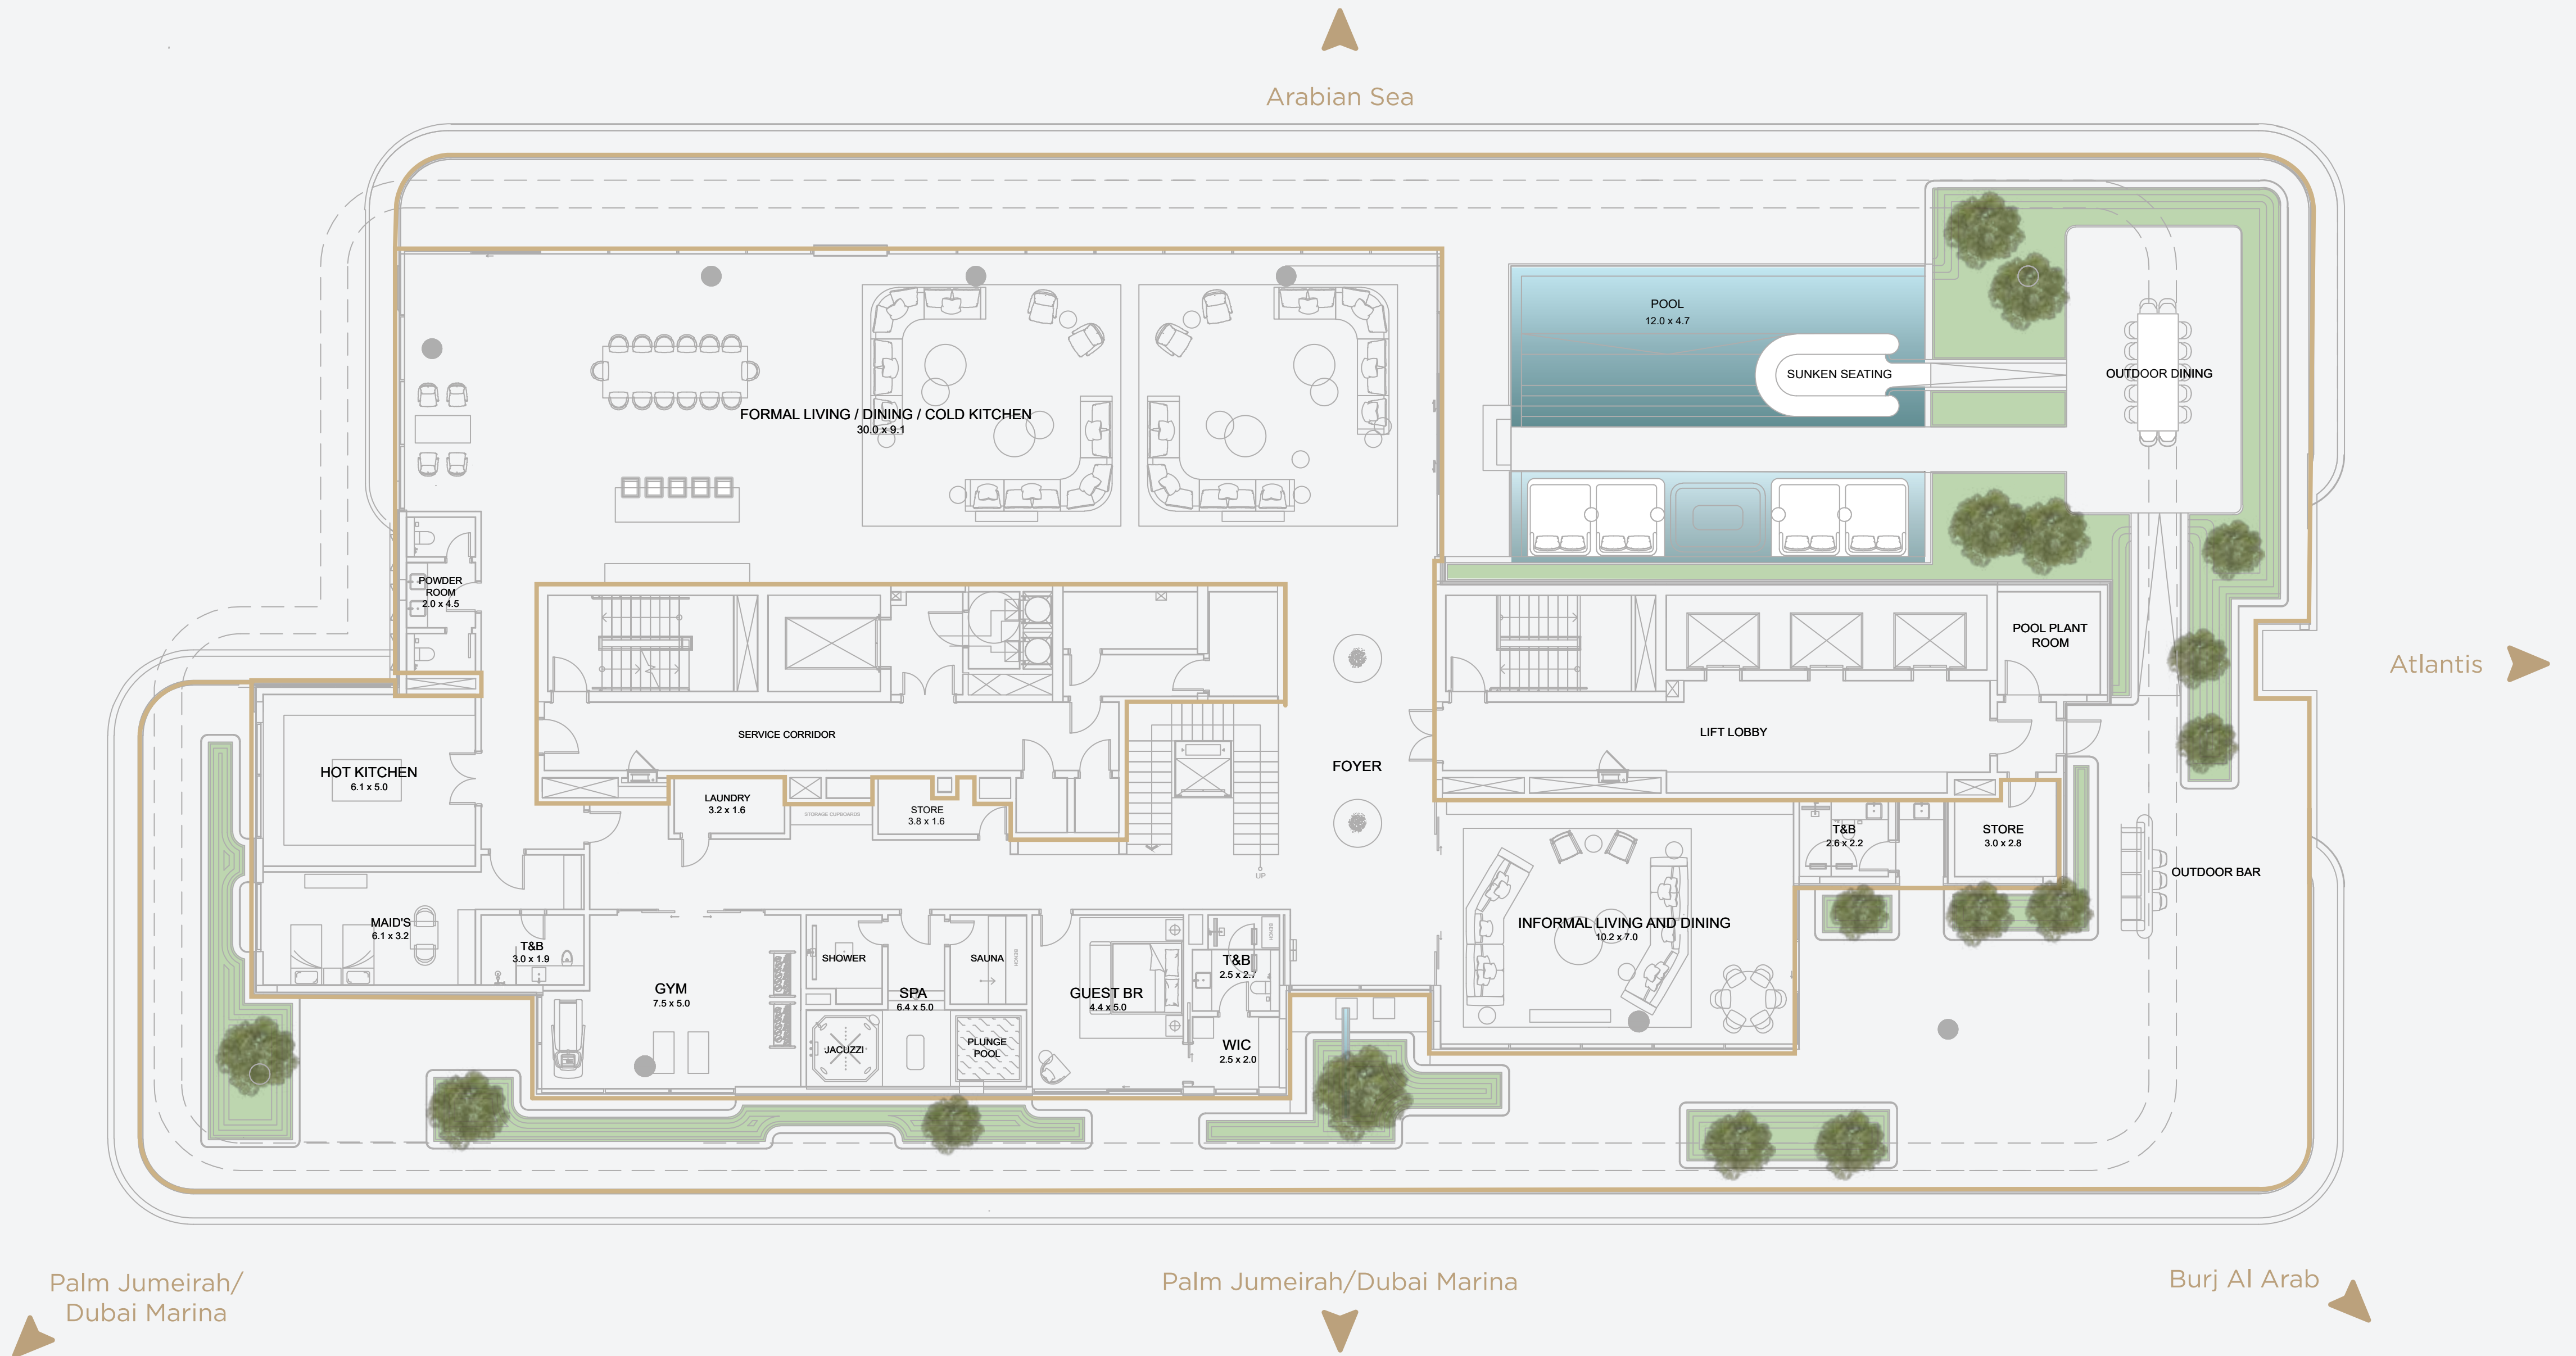

### HIGHLIGHTS

24,358 SQ.FT. (2,263 SQ.M.)

6 bedrooms + maid's room

Private infinity pool

Private gym

Private office

Private lift lobby

Private SPA

# SKY MANSION 2