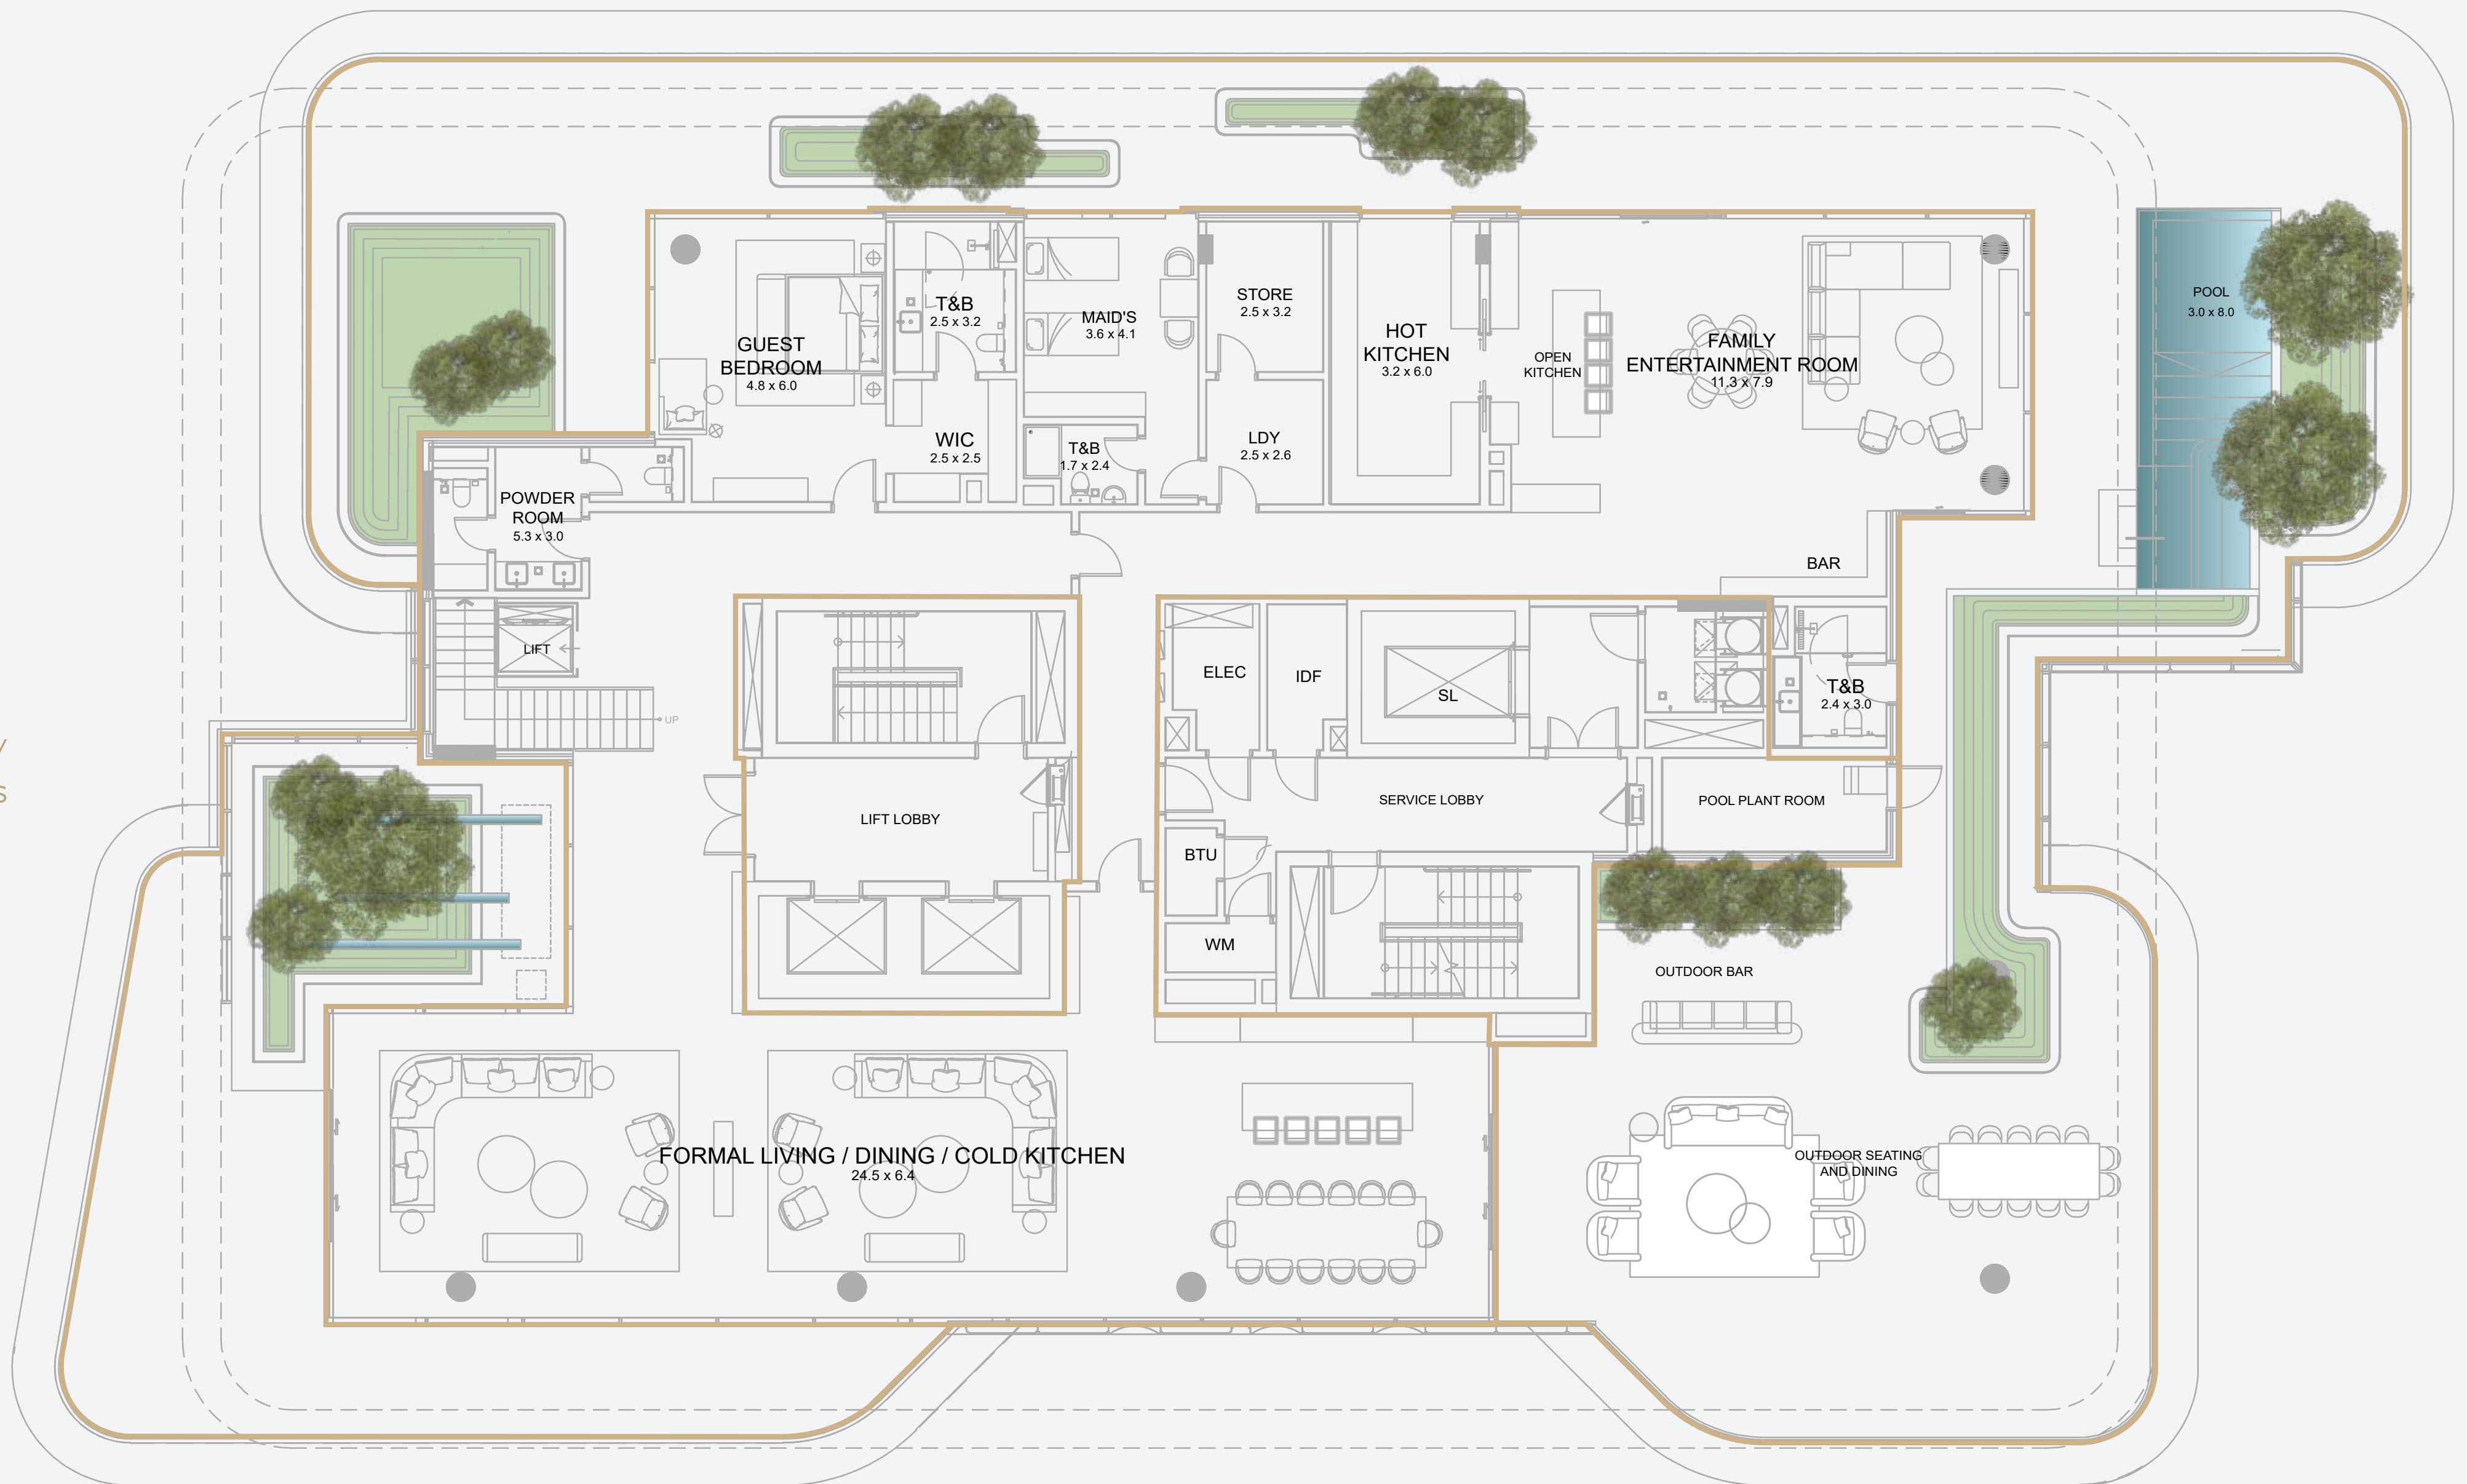

SKY MANSION 4

Arabian Sea

Atlantis

Ain Dubai/
Bluewaters

Palm Jumeirah/Dubai Marina

Burj Al Arab

TOWER 4 SKY MANSION LEVEL 11

Internal area
5,166 sq.ft
(480 sq.m.)

Terrace area
6,049 sq.ft
(562 sq.m.)

Internal area
5,640 sq.ft
(524 sq.m.)

Terrace area
43 sq.ft
(4 sq.m.)

TOTAL AREA

16,898 sq.ft
(1,570 sq.m.)