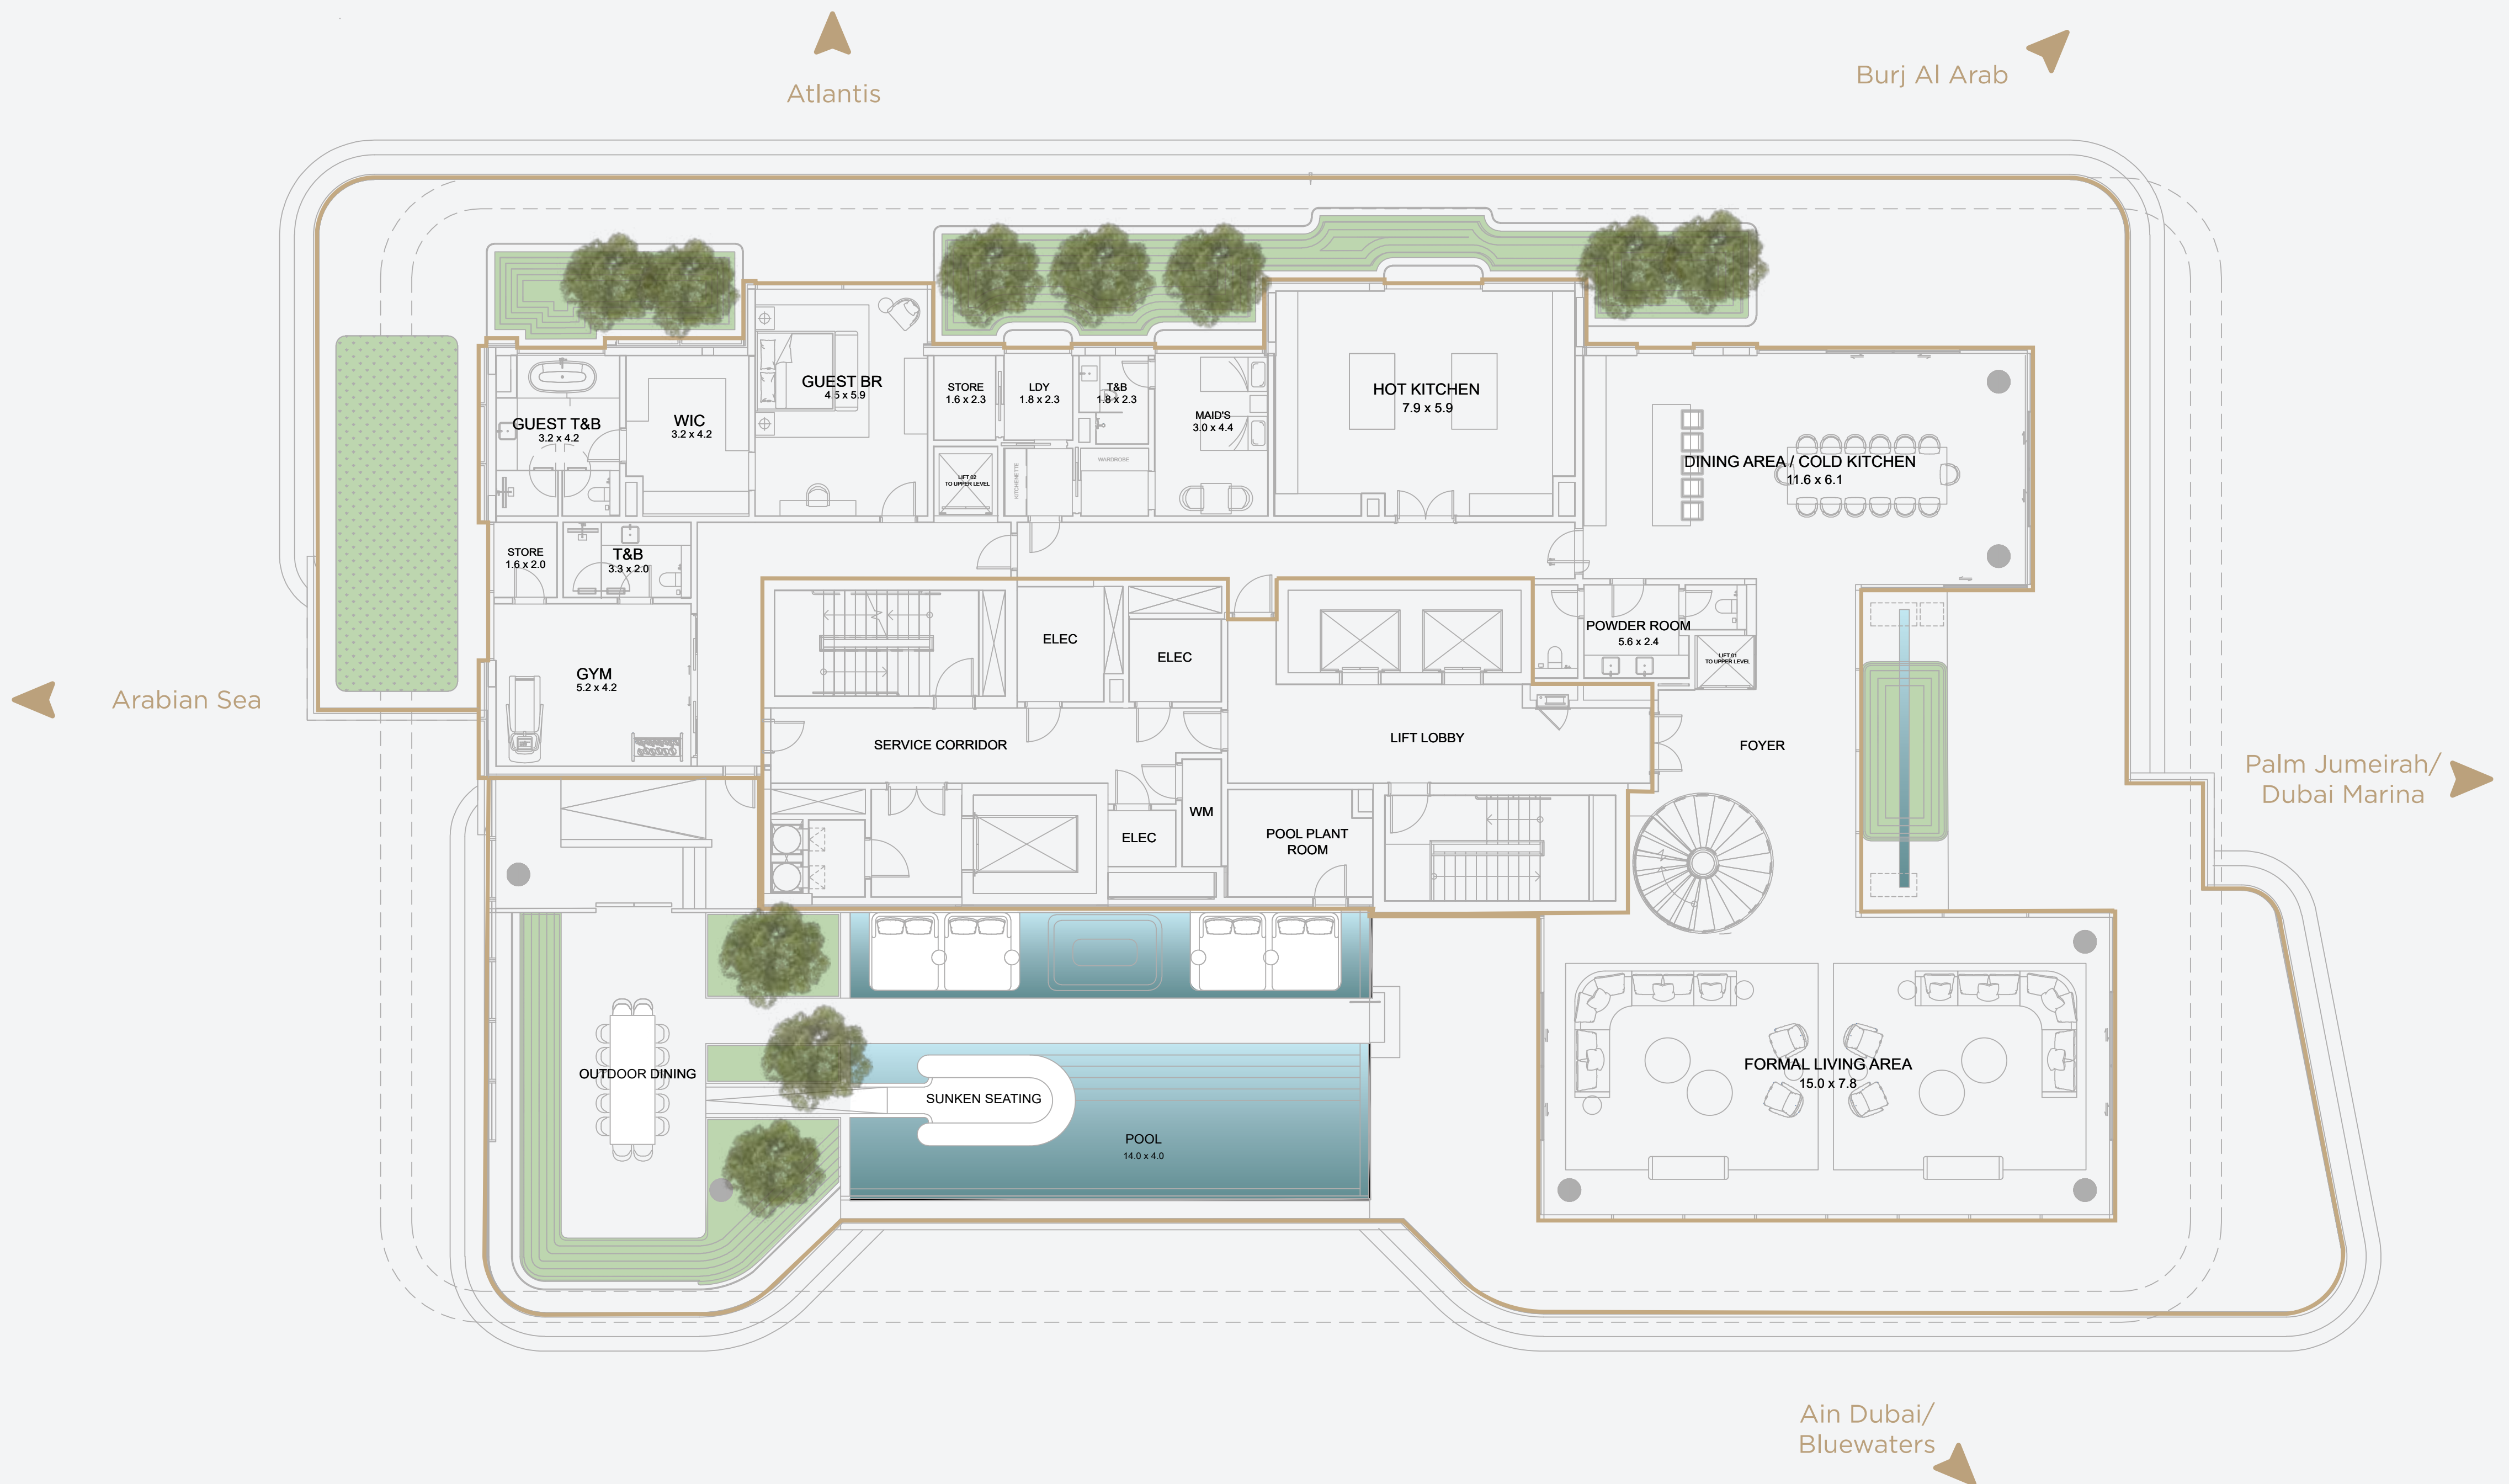

SKY MANSION 3

TOWER 3 SKY MANSION LEVEL 13

LEVEL 13		LEVEL 14		TOTAL AREA
	Internal area 5,360sq.ft (498 sq.m.)		Internal area 5,113 sq.ft (475 sq.m.)	
	Terrace area 7,556 sq.ft (702 sq.m.)		Terrace area 258 sq.ft (24 sq.m.)	18,287 sq.ft (1,699 sq.m.)