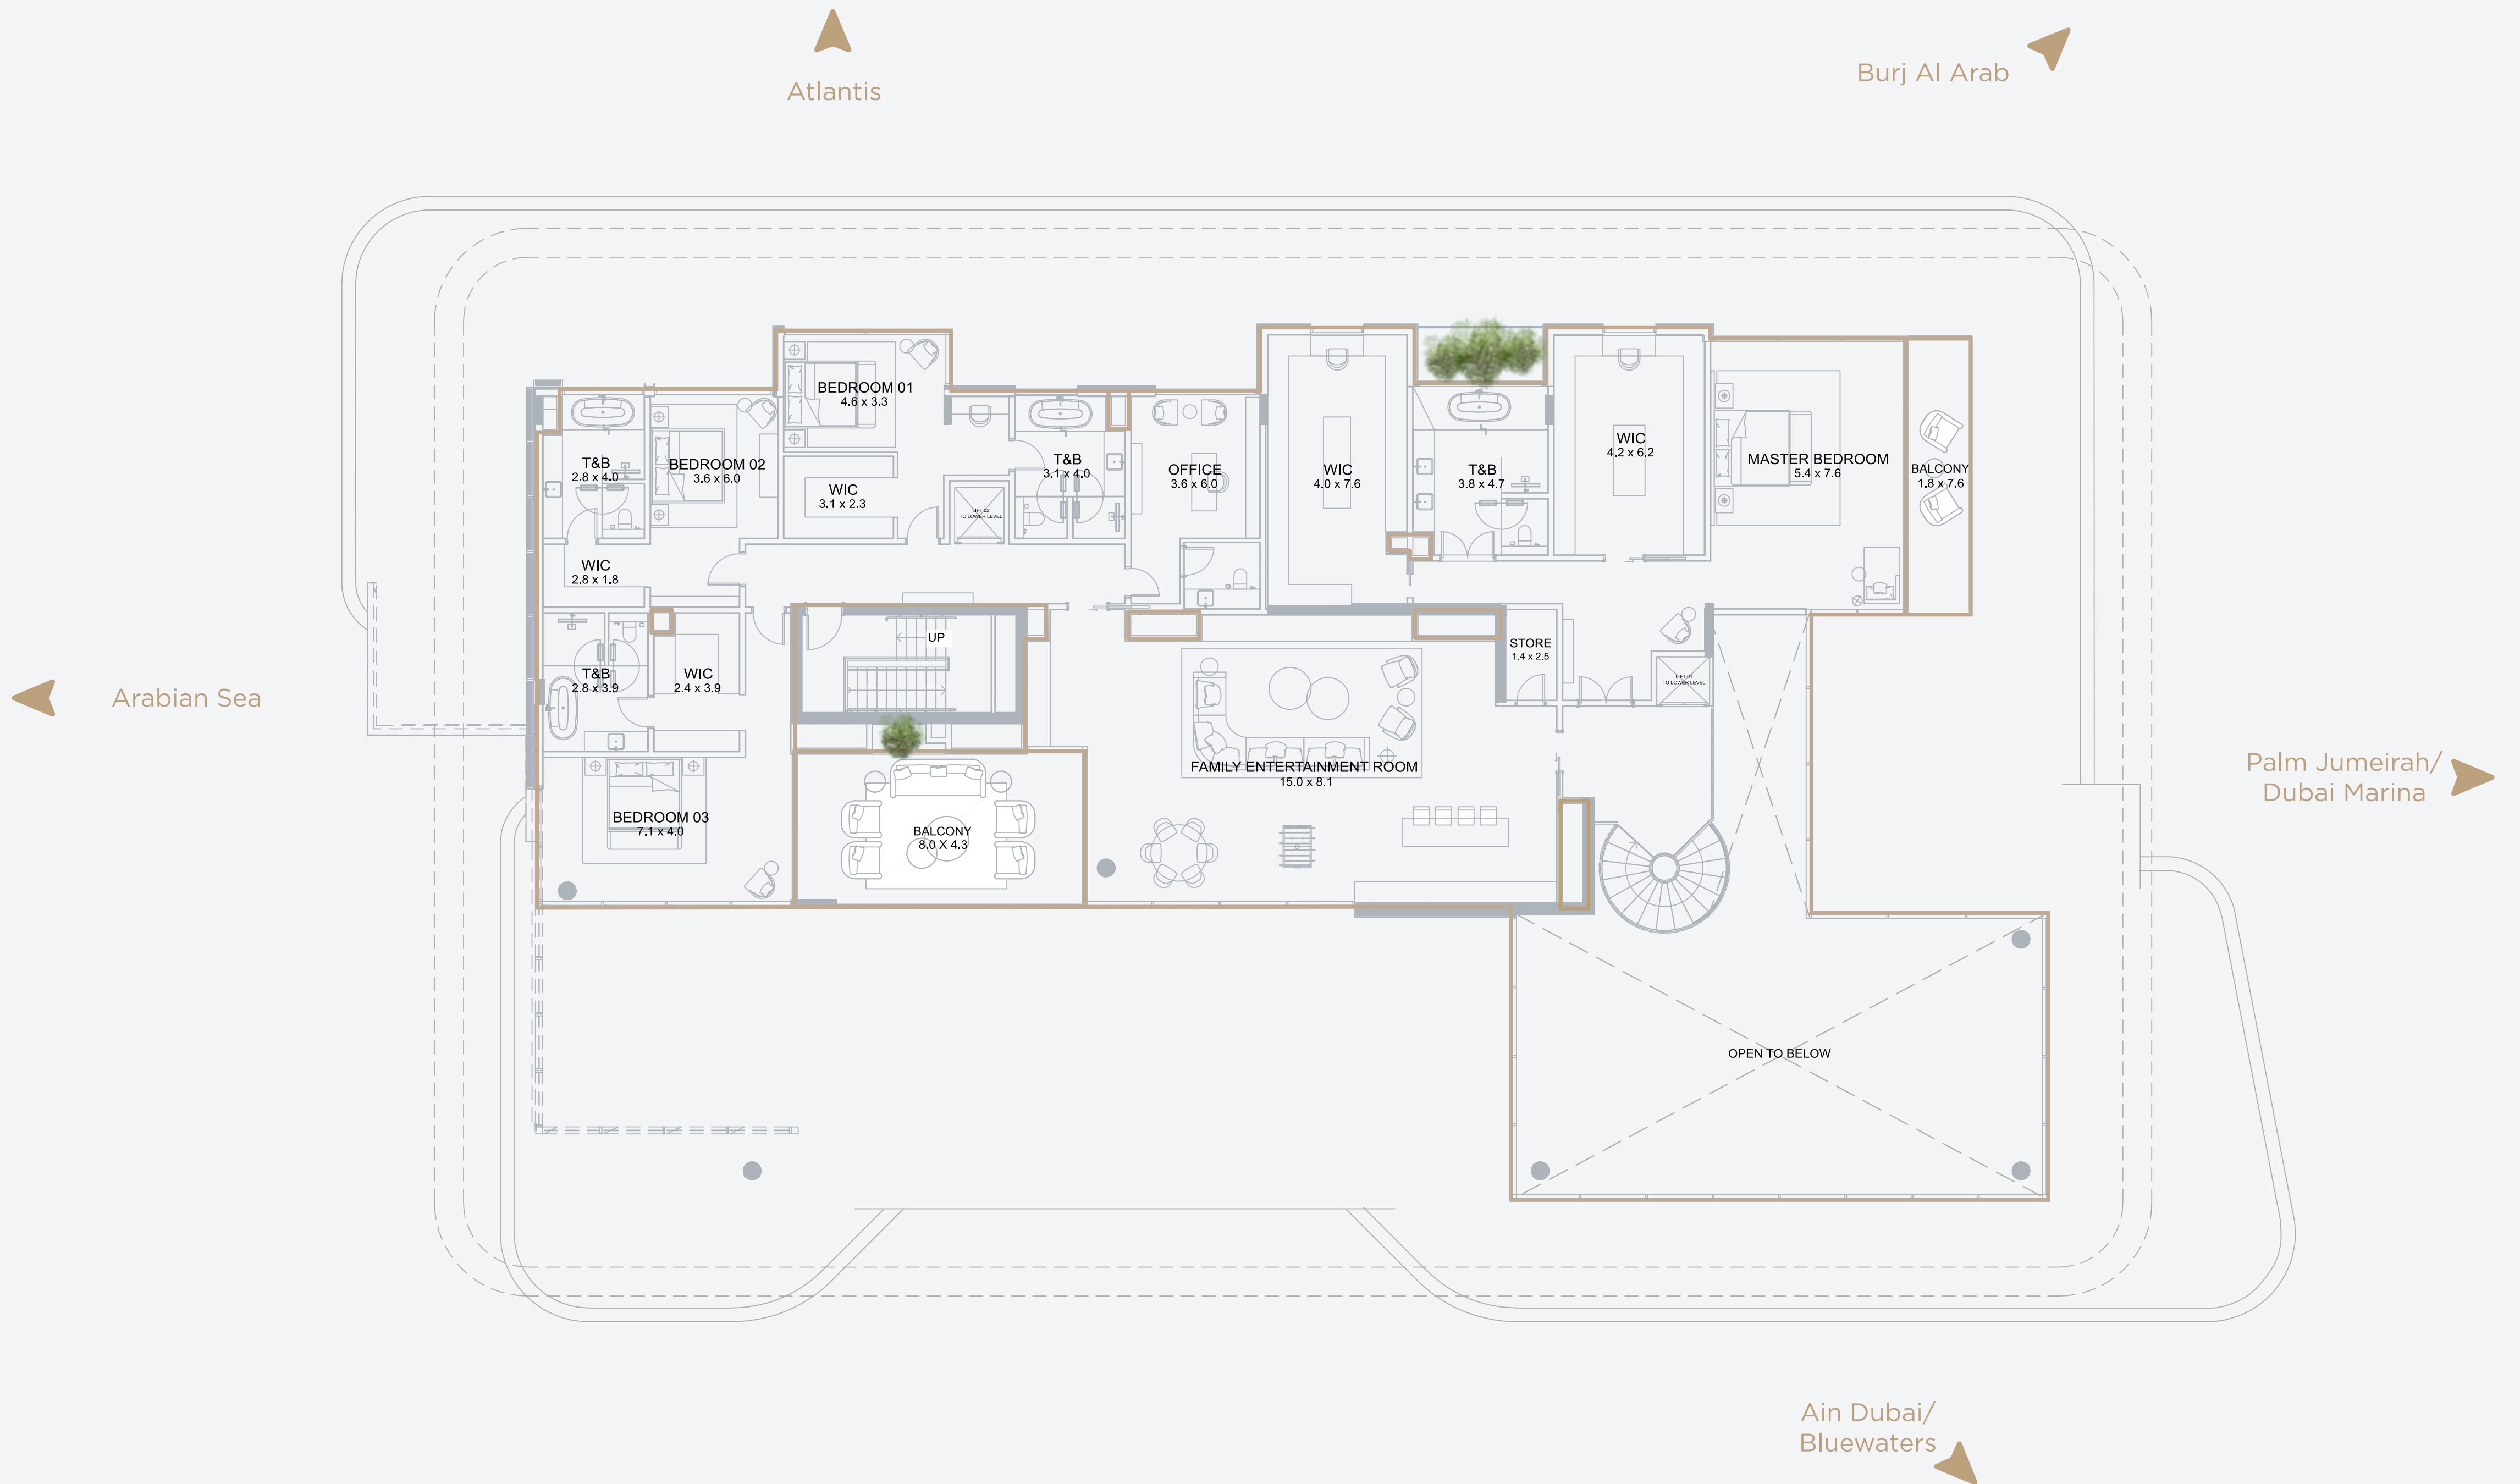

# SKY MANSION 3

## TOWER 3 SKY MANSION LEVEL 13

LEVEL 13		LEVEL 14		TOTAL AREA
	Internal area 5,360sq.ft (498 sq.m.)		Internal area 5,113 sq.ft (475 sq.m.)	
	Terrace area 7,556 sq.ft (702 sq.m.)		Terrace area 258 sq.ft (24 sq.m.)	18,287 sq.ft (1,699 sq.m.)