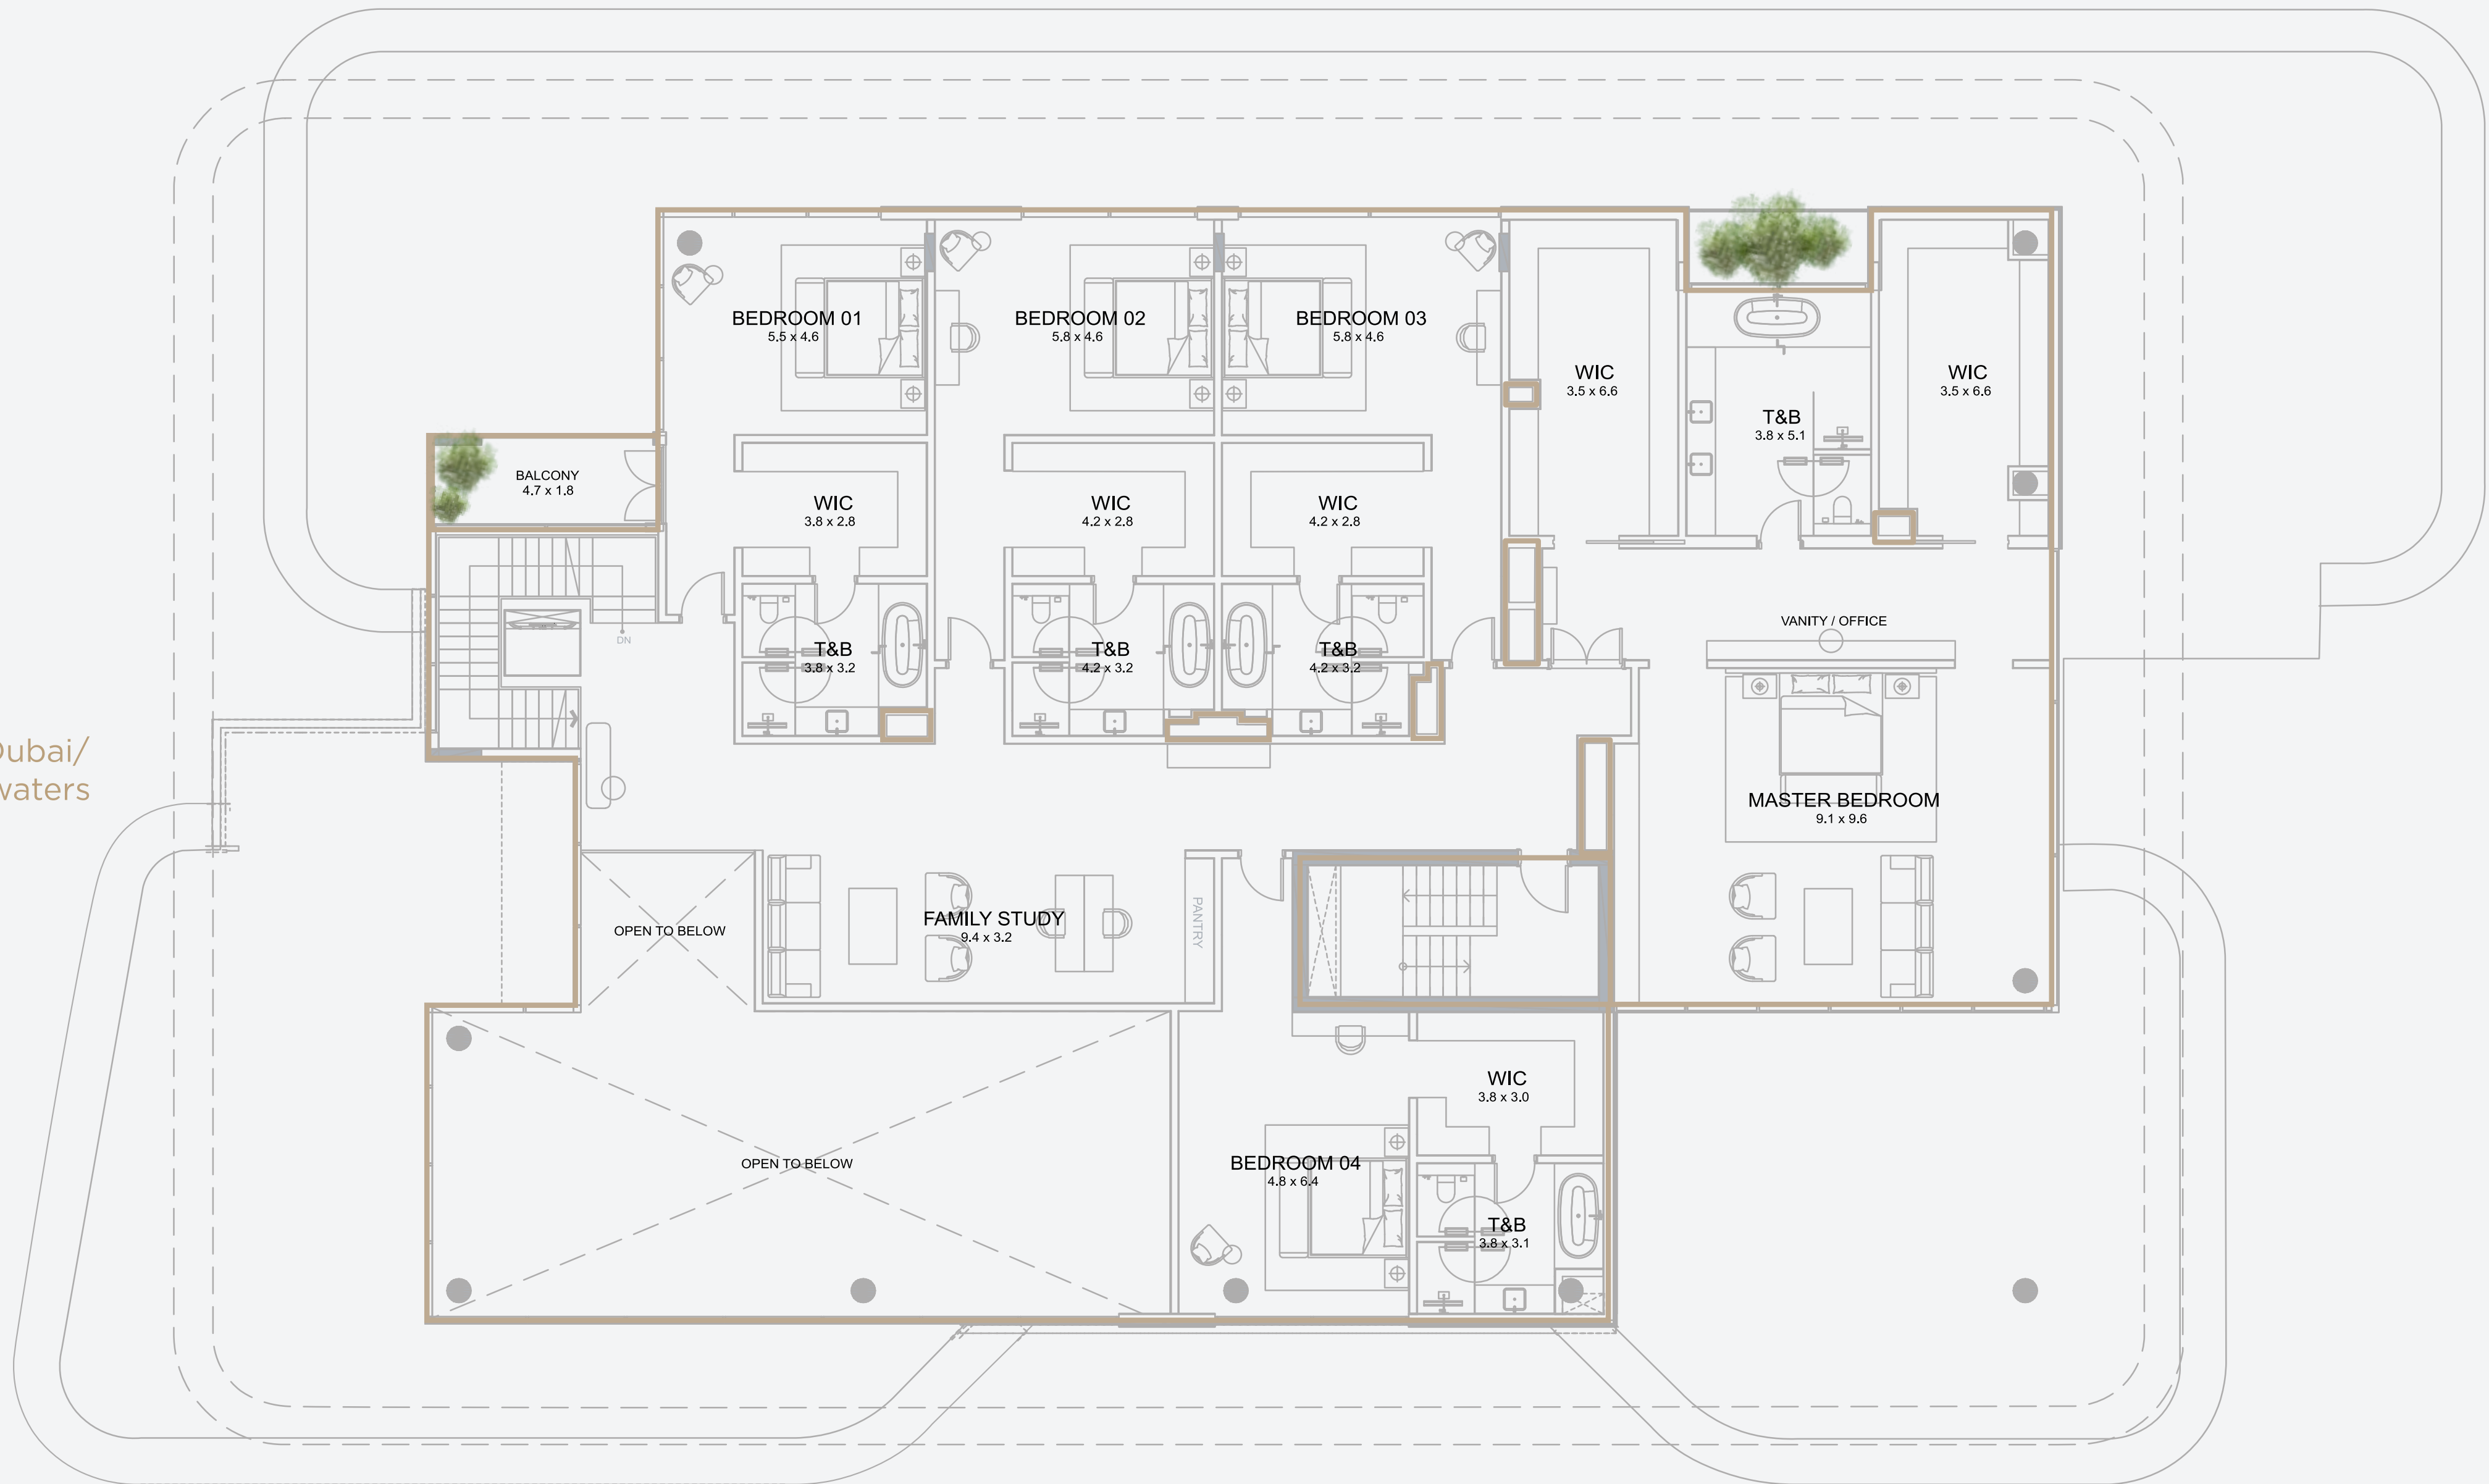

SKY MANSION 4

Arabian Sea

Atlantis

Ain Dubai/
Bluewaters

Palm Jumeirah/Dubai Marina

Burj Al Arab

TOWER 4 SKY MANSION LEVEL 12

LEVEL 11

Internal area
5,166 sq.ft
(480 sq.m.)

Terrace area
6,049 sq.ft
(562 sq.m.)

LEVEL 12

Internal area
5,640 sq.ft
(524 sq.m.)

Terrace area
43 sq.ft
(4 sq.m.)

TOTAL AREA

16,898 sq.ft
(1,570 sq.m.)