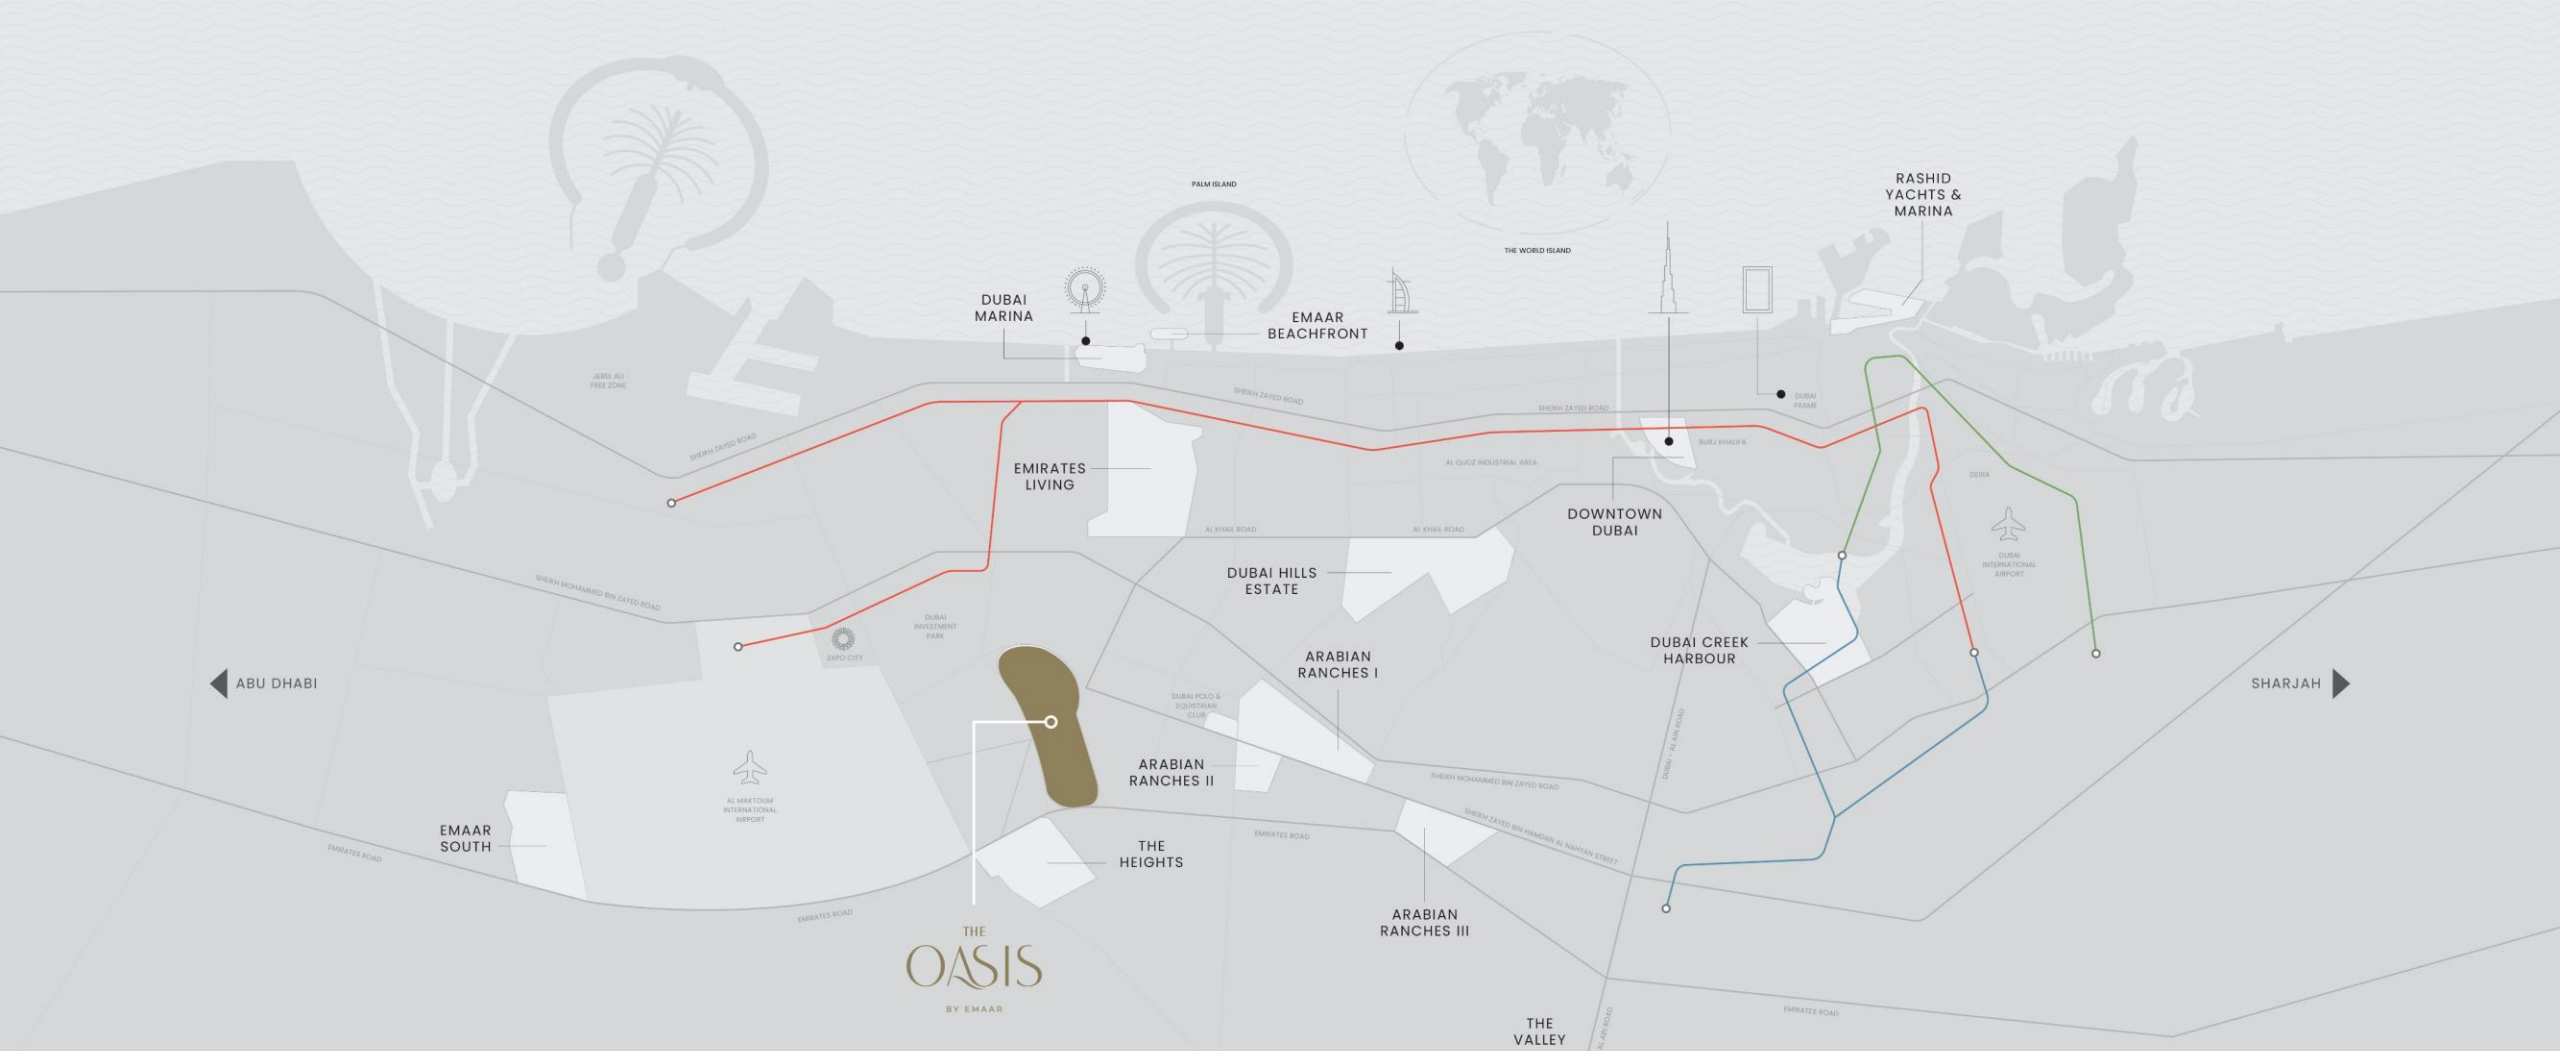

Situated in the vibrant heart of Dubai, The Oasis by Emaar spans an impressive 100 million square feet, a testament to a vision of luxury that is both grand and thoughtful. Home to over 7,000 exquisitely designed residences, each framing serene views of meandering canals and lush green spaces, The Oasis is created to enhance the art of living.

Serene Waterfront Living
Where Luxury & Nature Unite

Your Personal Oasis in a Vibrant city

20
Minutes from
Arabian Ranches

30
Minutes from
Dubai Hills Mall

40
Minutes from Dubai
International Airport

40
Minutes from
Downtown Dubai

50
Minutes from
Dubai Marina

DUBAI METRO LINES
 RED LINE
 GREEN LINE
 FUTURE BLUE LINE

A close-up photograph of a green leaf with water droplets and a white, teardrop-shaped object. The leaf is the central focus, with its veins clearly visible. Numerous water droplets of various sizes are scattered across the leaf's surface, some reflecting light. A single, prominent white, teardrop-shaped object is positioned on the left side of the leaf, pointing towards the center. The background is dark, making the green leaf and white object stand out.