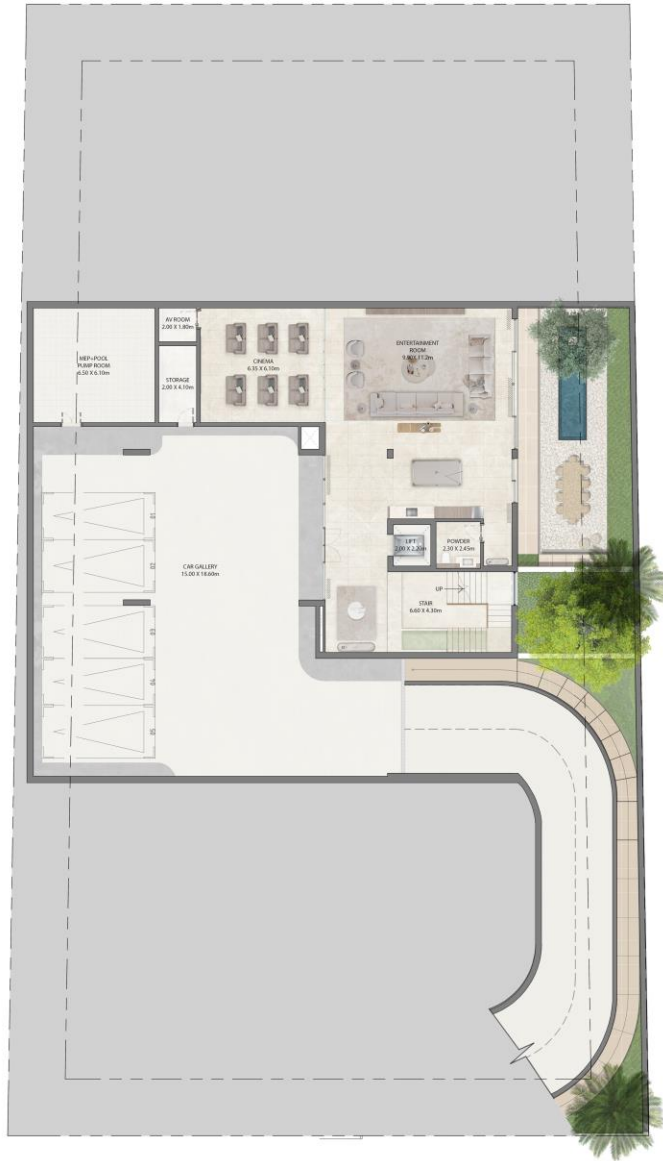

Redefining Luxury Living on this Grand Terrace

Exquisite Floor Plans

Where Every Square Foot
Speaks of Elegance

EMAAR

BASEMENT

lovita

THE OASIS

6 Bedroom Mansions

Avg BUA

19,099 sq.ft

Avg Plot Size

21,826 sq.ft

EMAAR

GROUND FLOOR

lovita

THE OASIS

6 Bedroom Mansions

Avg BUA

19,099 sq.ft

Avg Plot Size

21,826 sq.ft

EMAAR

BASEMENT

lovita