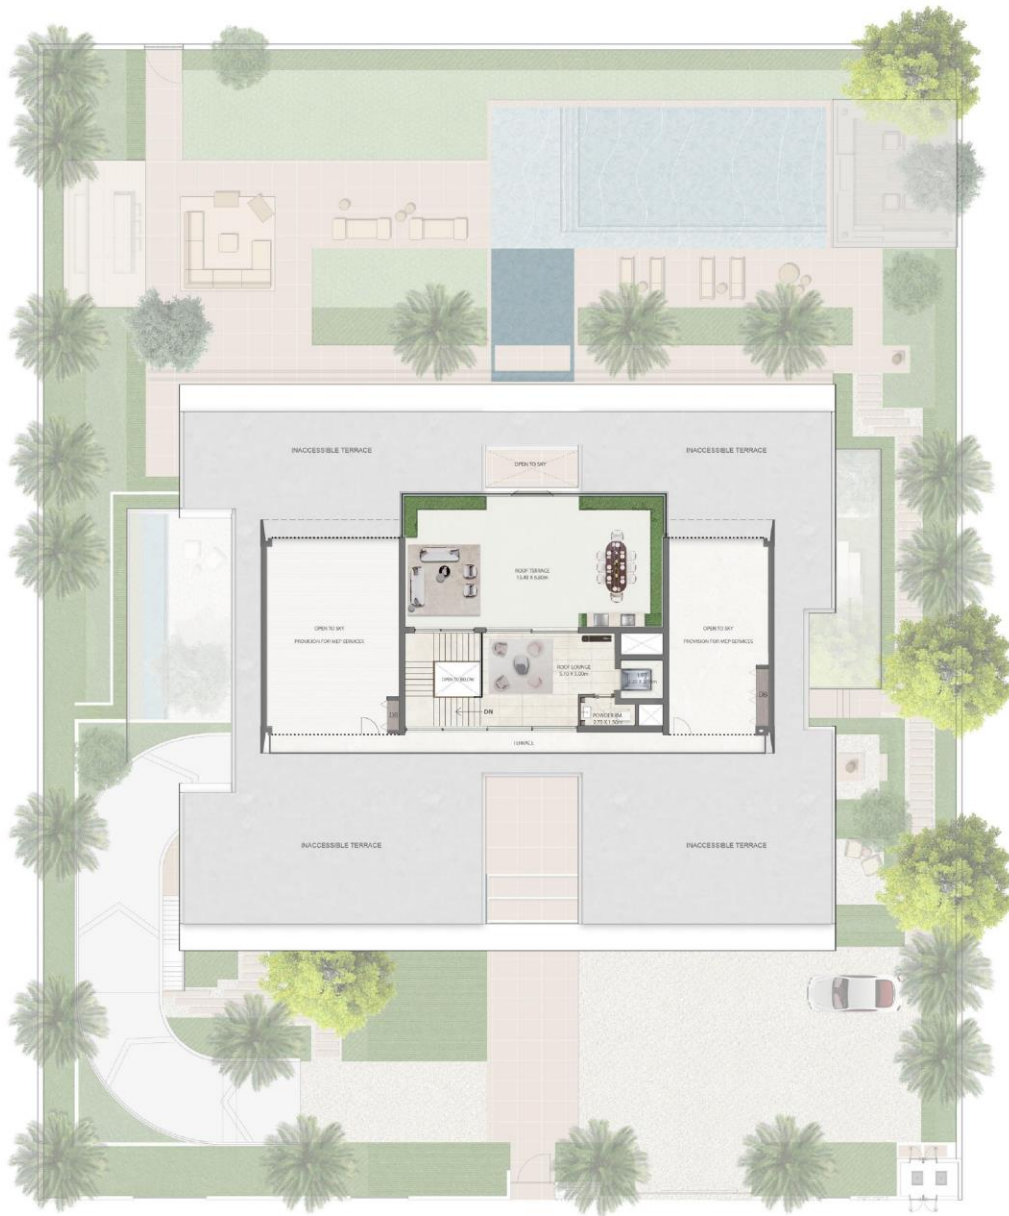

THE OASIS

7 Bedroom Mansions

Avg BUA
28,039 sq.ft

Avg Plot Size
33,095 sq.ft

EMAAR

GROUND FLOOR

lavita

THE OASIS

7 Bedroom Mansions

Avg BUA
28,039 sq.ft

Avg Plot Size
33,095 sq.ft

EMAAR

FIRST FLOOR

lovita

THE OASIS

7 Bedroom Mansions

Avg BUA
28,039 sq.ft

Avg Plot Size
33,095 sq.ft

EMAAR

SECOND FLOOR

lavita

THE OASIS

7 Bedroom Mansions

Avg BUA
28,039 sq.ft

Avg Plot Size
33,095 sq.ft

EMAAR

Own Signature Opulent Mansions with Expansive Plots in an Exclusive Community, Complete with Stunning Water Features

AVG PLOT SIZE
6 BR Mansion
21,826 Sq.ft

AVG PLOT SIZE
7 BR mansion
33,095 Sq.ft