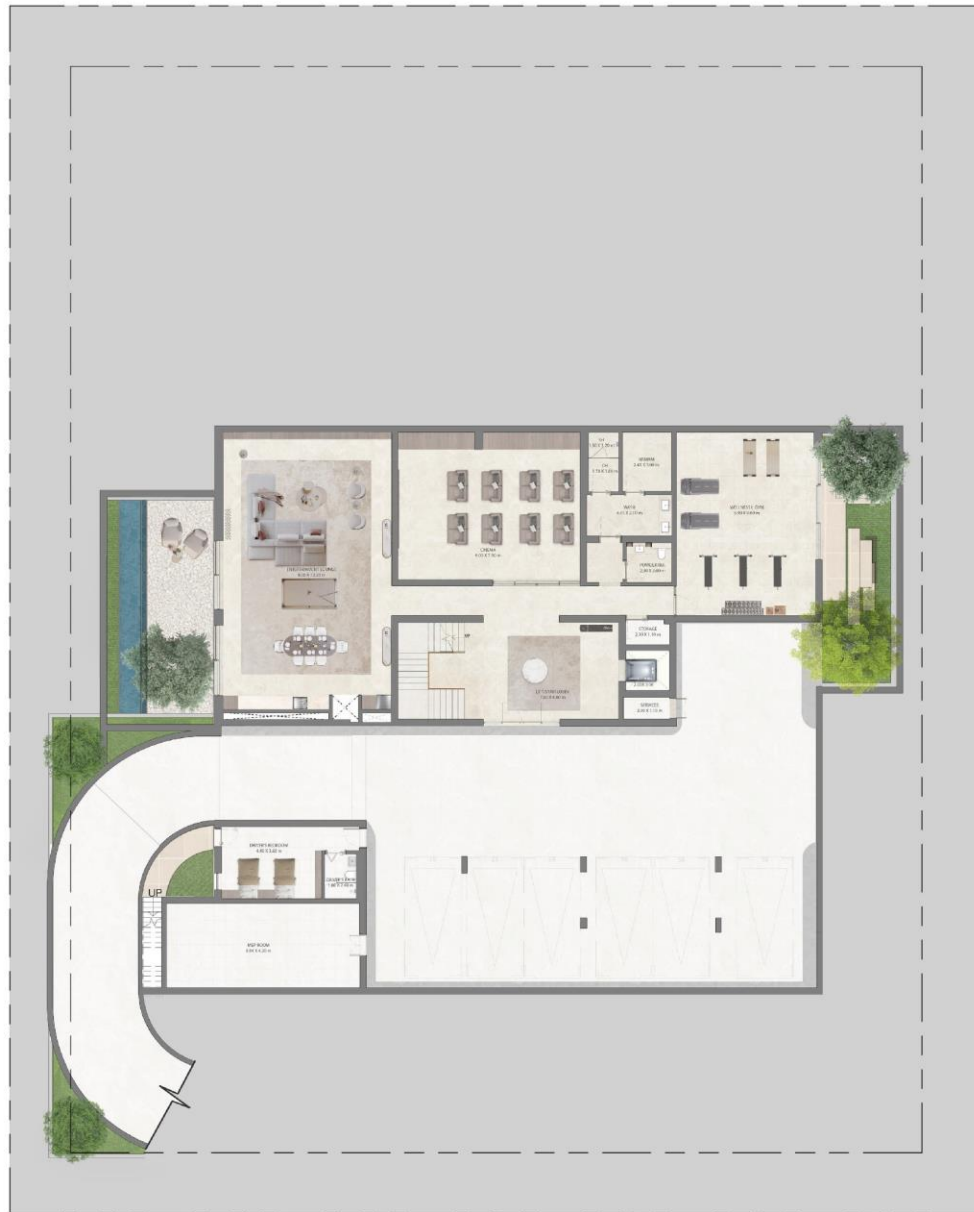

6 Bedroom Mansions

Avg BUA

19,099 sq.ft

Avg Plot Size

21,826 sq.ft

EMAAR

BASEMENT

lovita

THE OASIS

7 Bedroom Mansions

Avg BUA
28,039 sq.ft

Avg Plot Size
33,095 sq.ft

EMAAR

GROUND FLOOR

lavita

THE OASIS