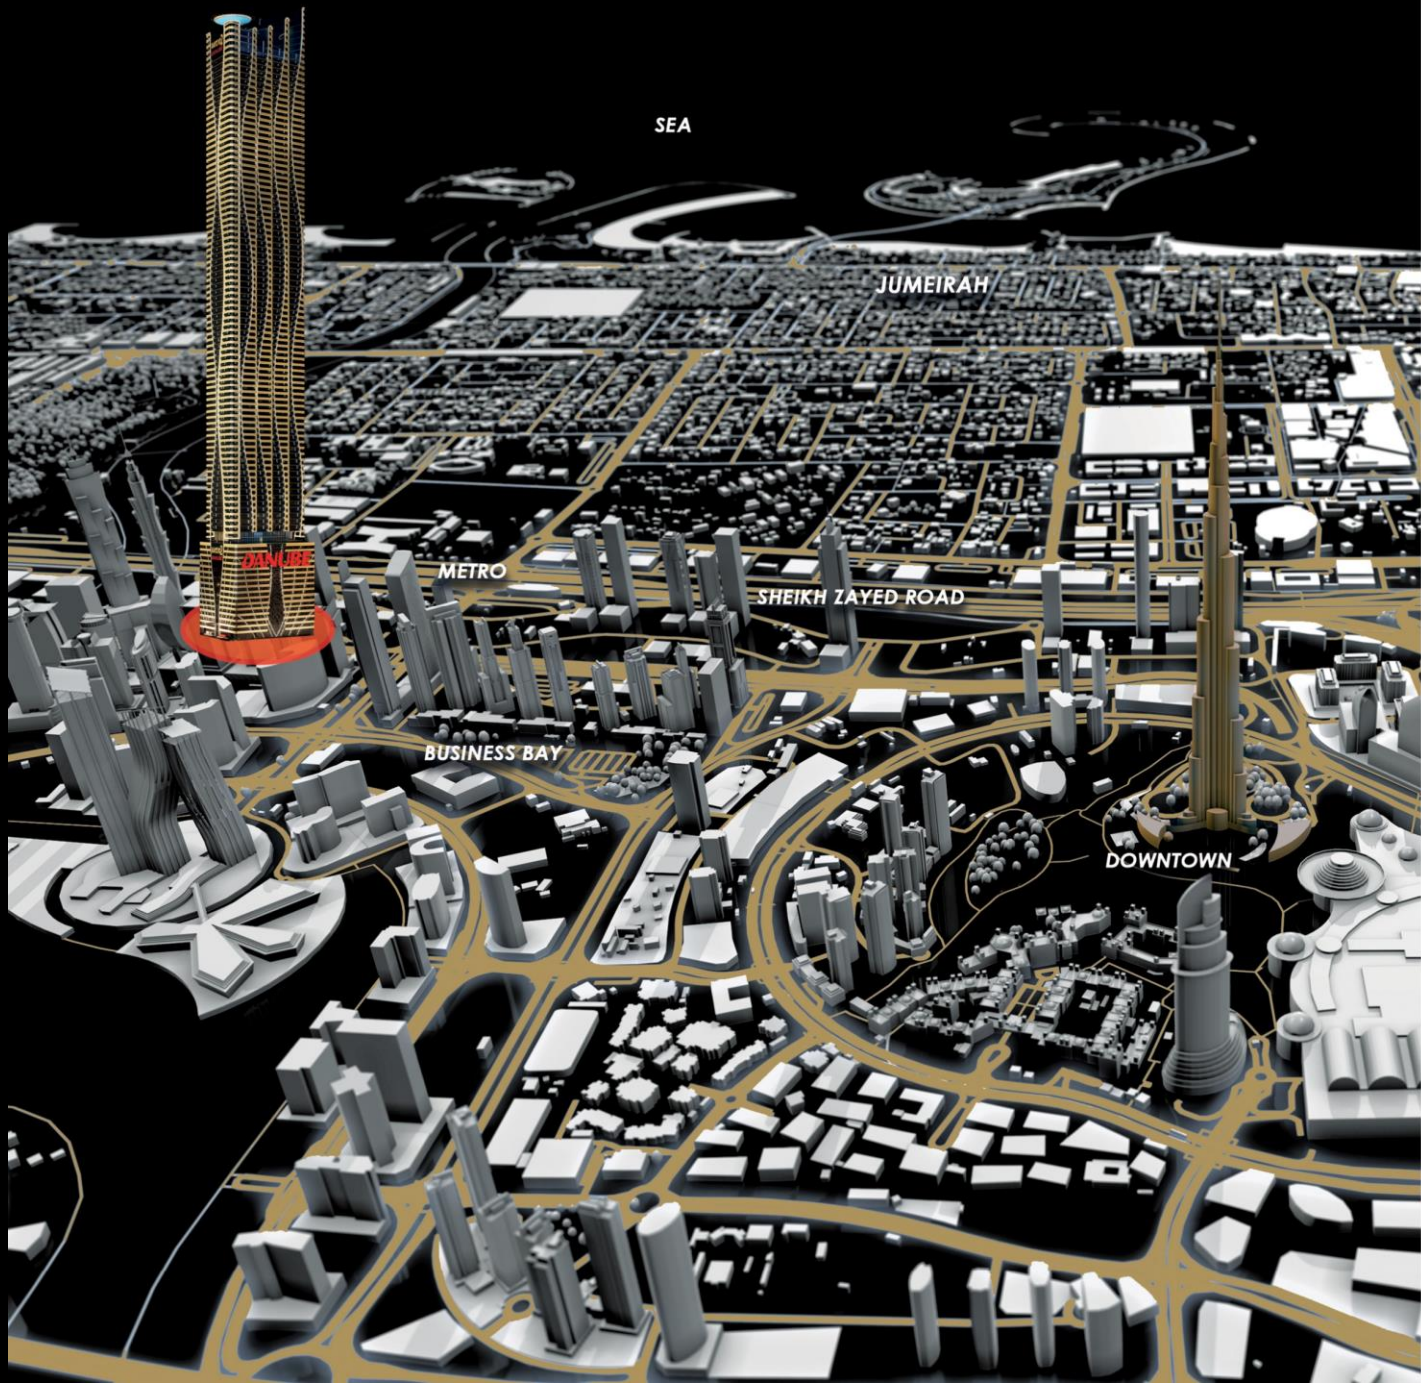

## DISTANCES

	Business Bay Canal	1 min
	Business Bay Metro	1 min
	Burj Khalifa	2 min
	Dubai Mall	3 min
	City Walk	5 min
	Museum of the Future	5 min
	Jumeirah Beach	7 min
	D - Marin Business Bay	8 min
	Dubai Frame	8 min
	Creek	15 min
	Mall of the Emirates	15 min
	Dubai International Airport	15 min
	Burj Al Arab	18 min
	Dubai Marina	20 min
	Palm Jumeirah	20 min