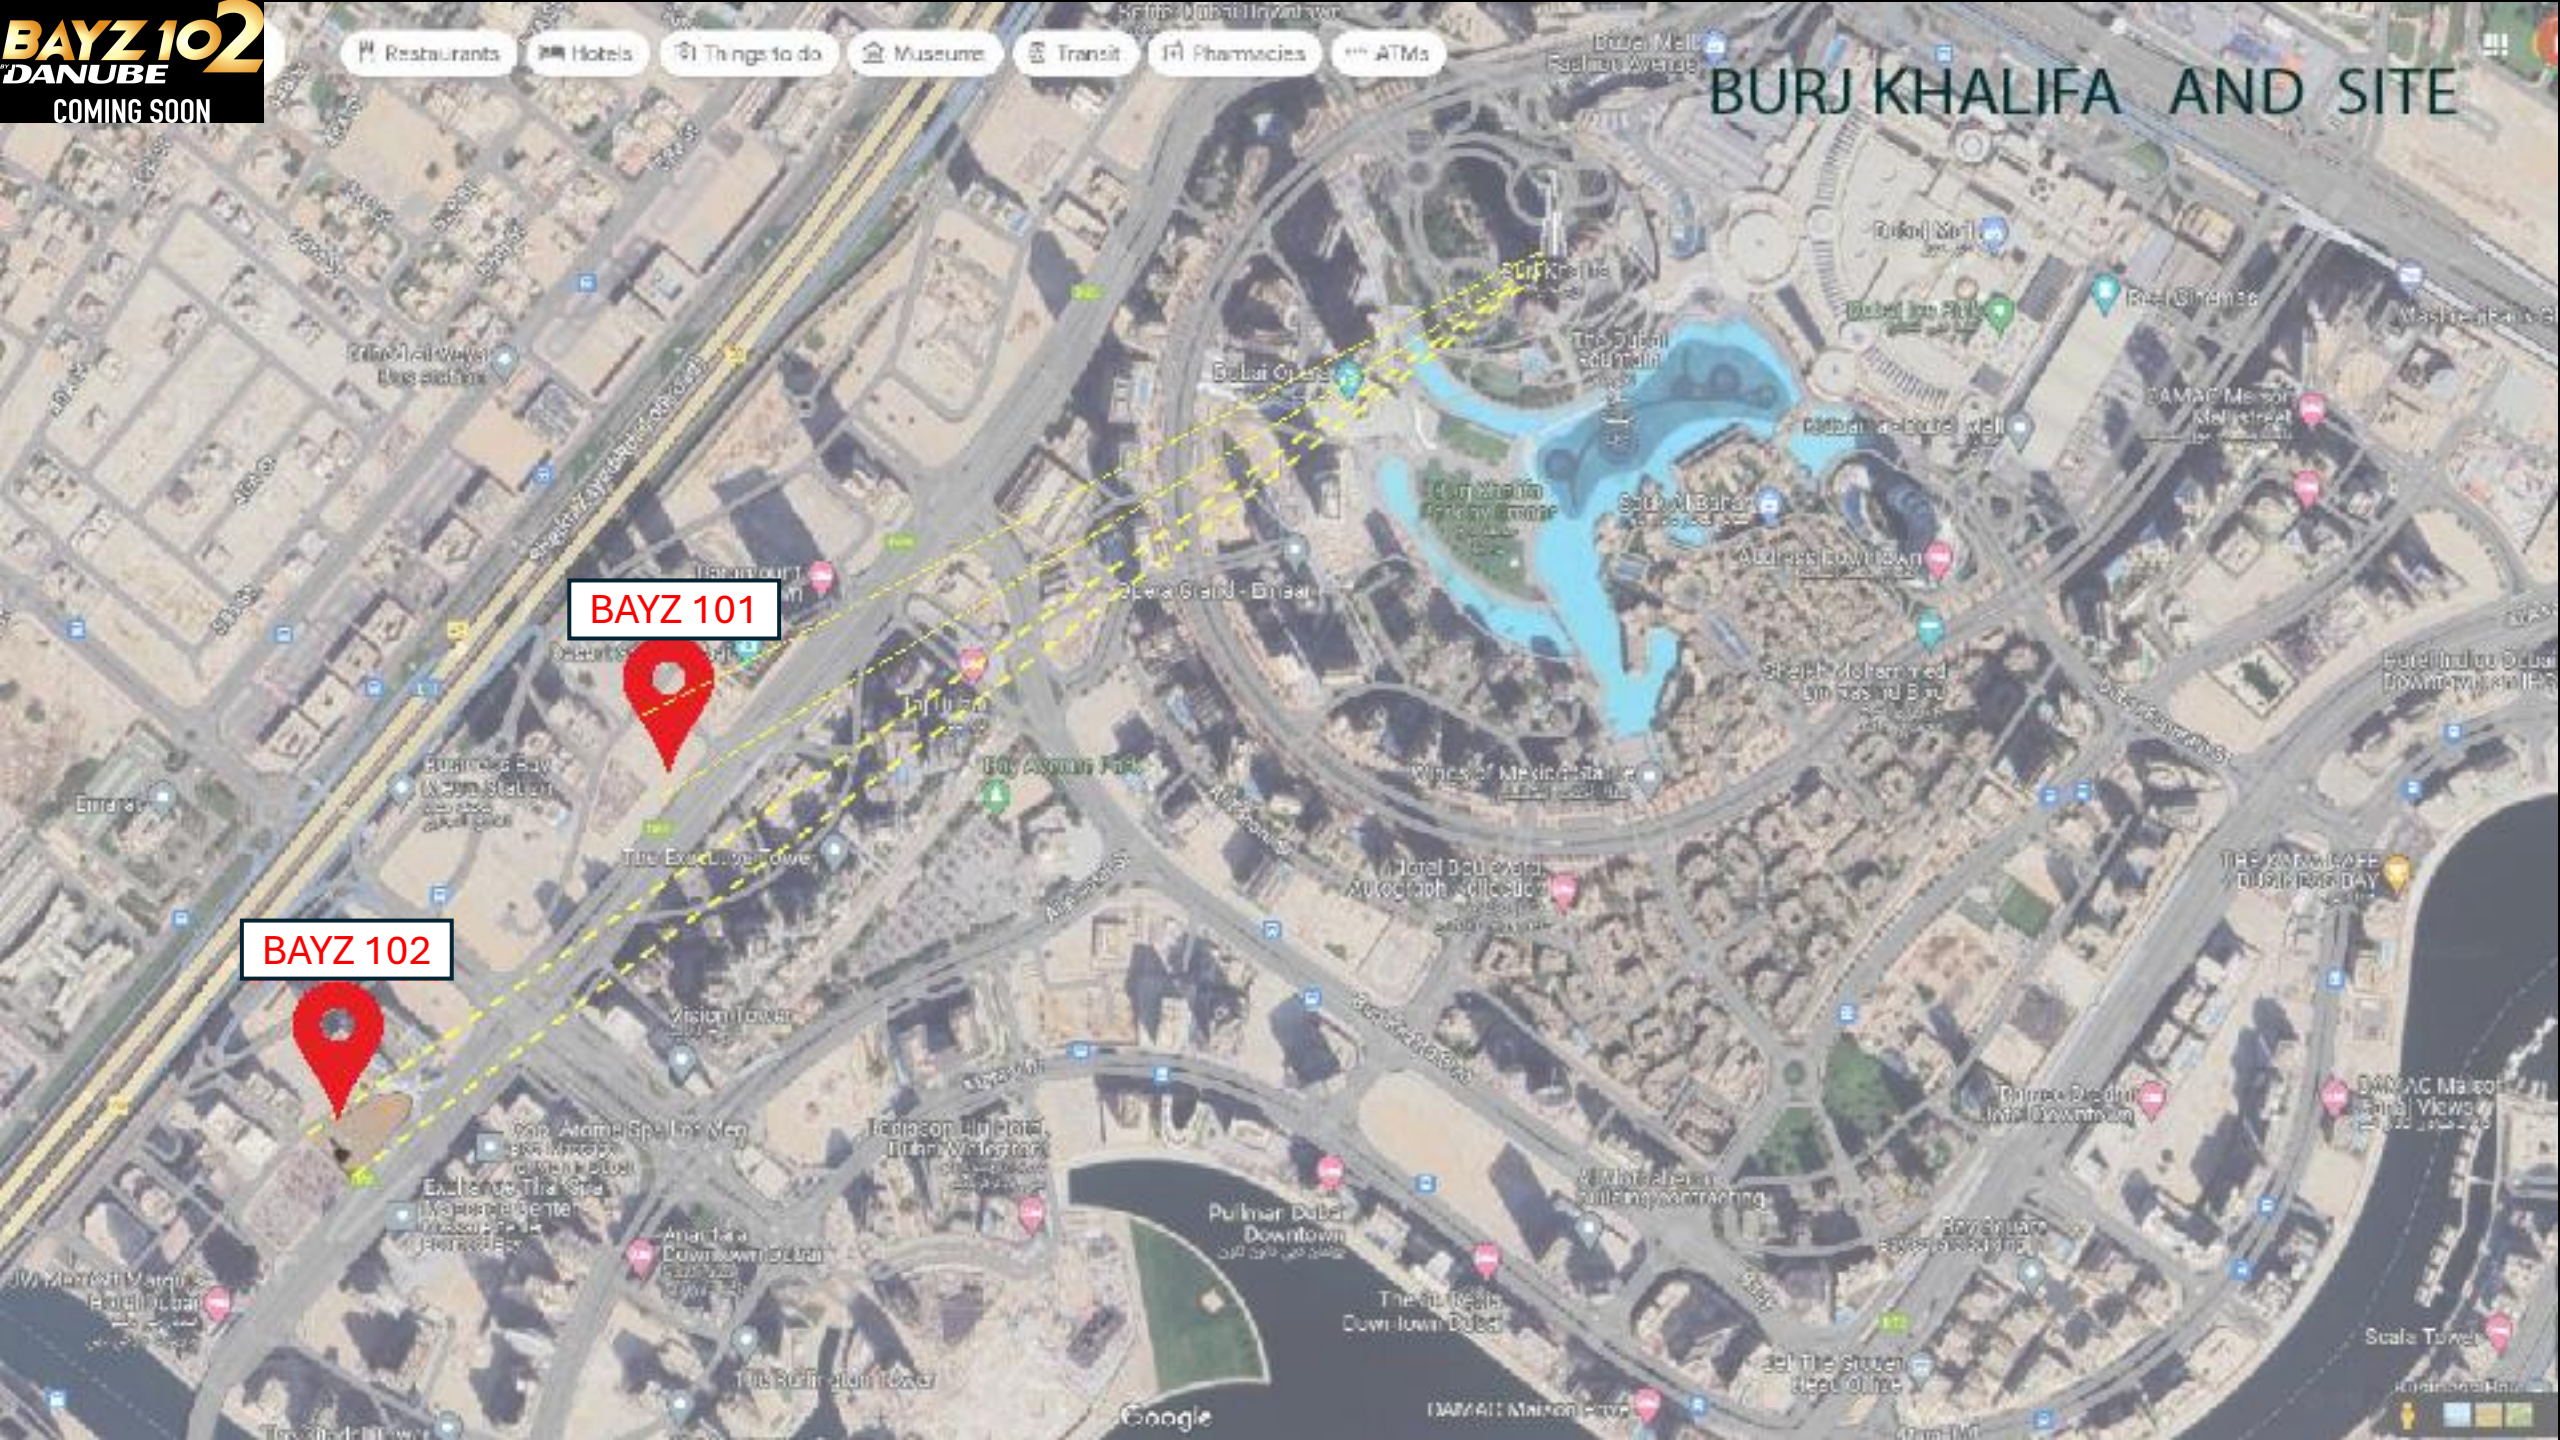

# BURJ KHALIFA AND SITE

**BAYZ 101**

**BAYZ 102**

## DISTANCES

	Business Bay Canal	1 min
	Business Bay Metro	1 min
	Burj Khalifa	2 min
	Dubai Mall	3 min
	City Walk	5 min
	Museum of the Future	5 min
	Jumeirah Beach	7 min
	D - Marin Business Bay	8 min
	Dubai Frame	8 min
	Creek	15 min
	Mall of the Emirates	15 min
	Dubai International Airport	15 min
	Burj Al Arab	18 min
	Dubai Marina	20 min
	Palm Jumeirah	20 min