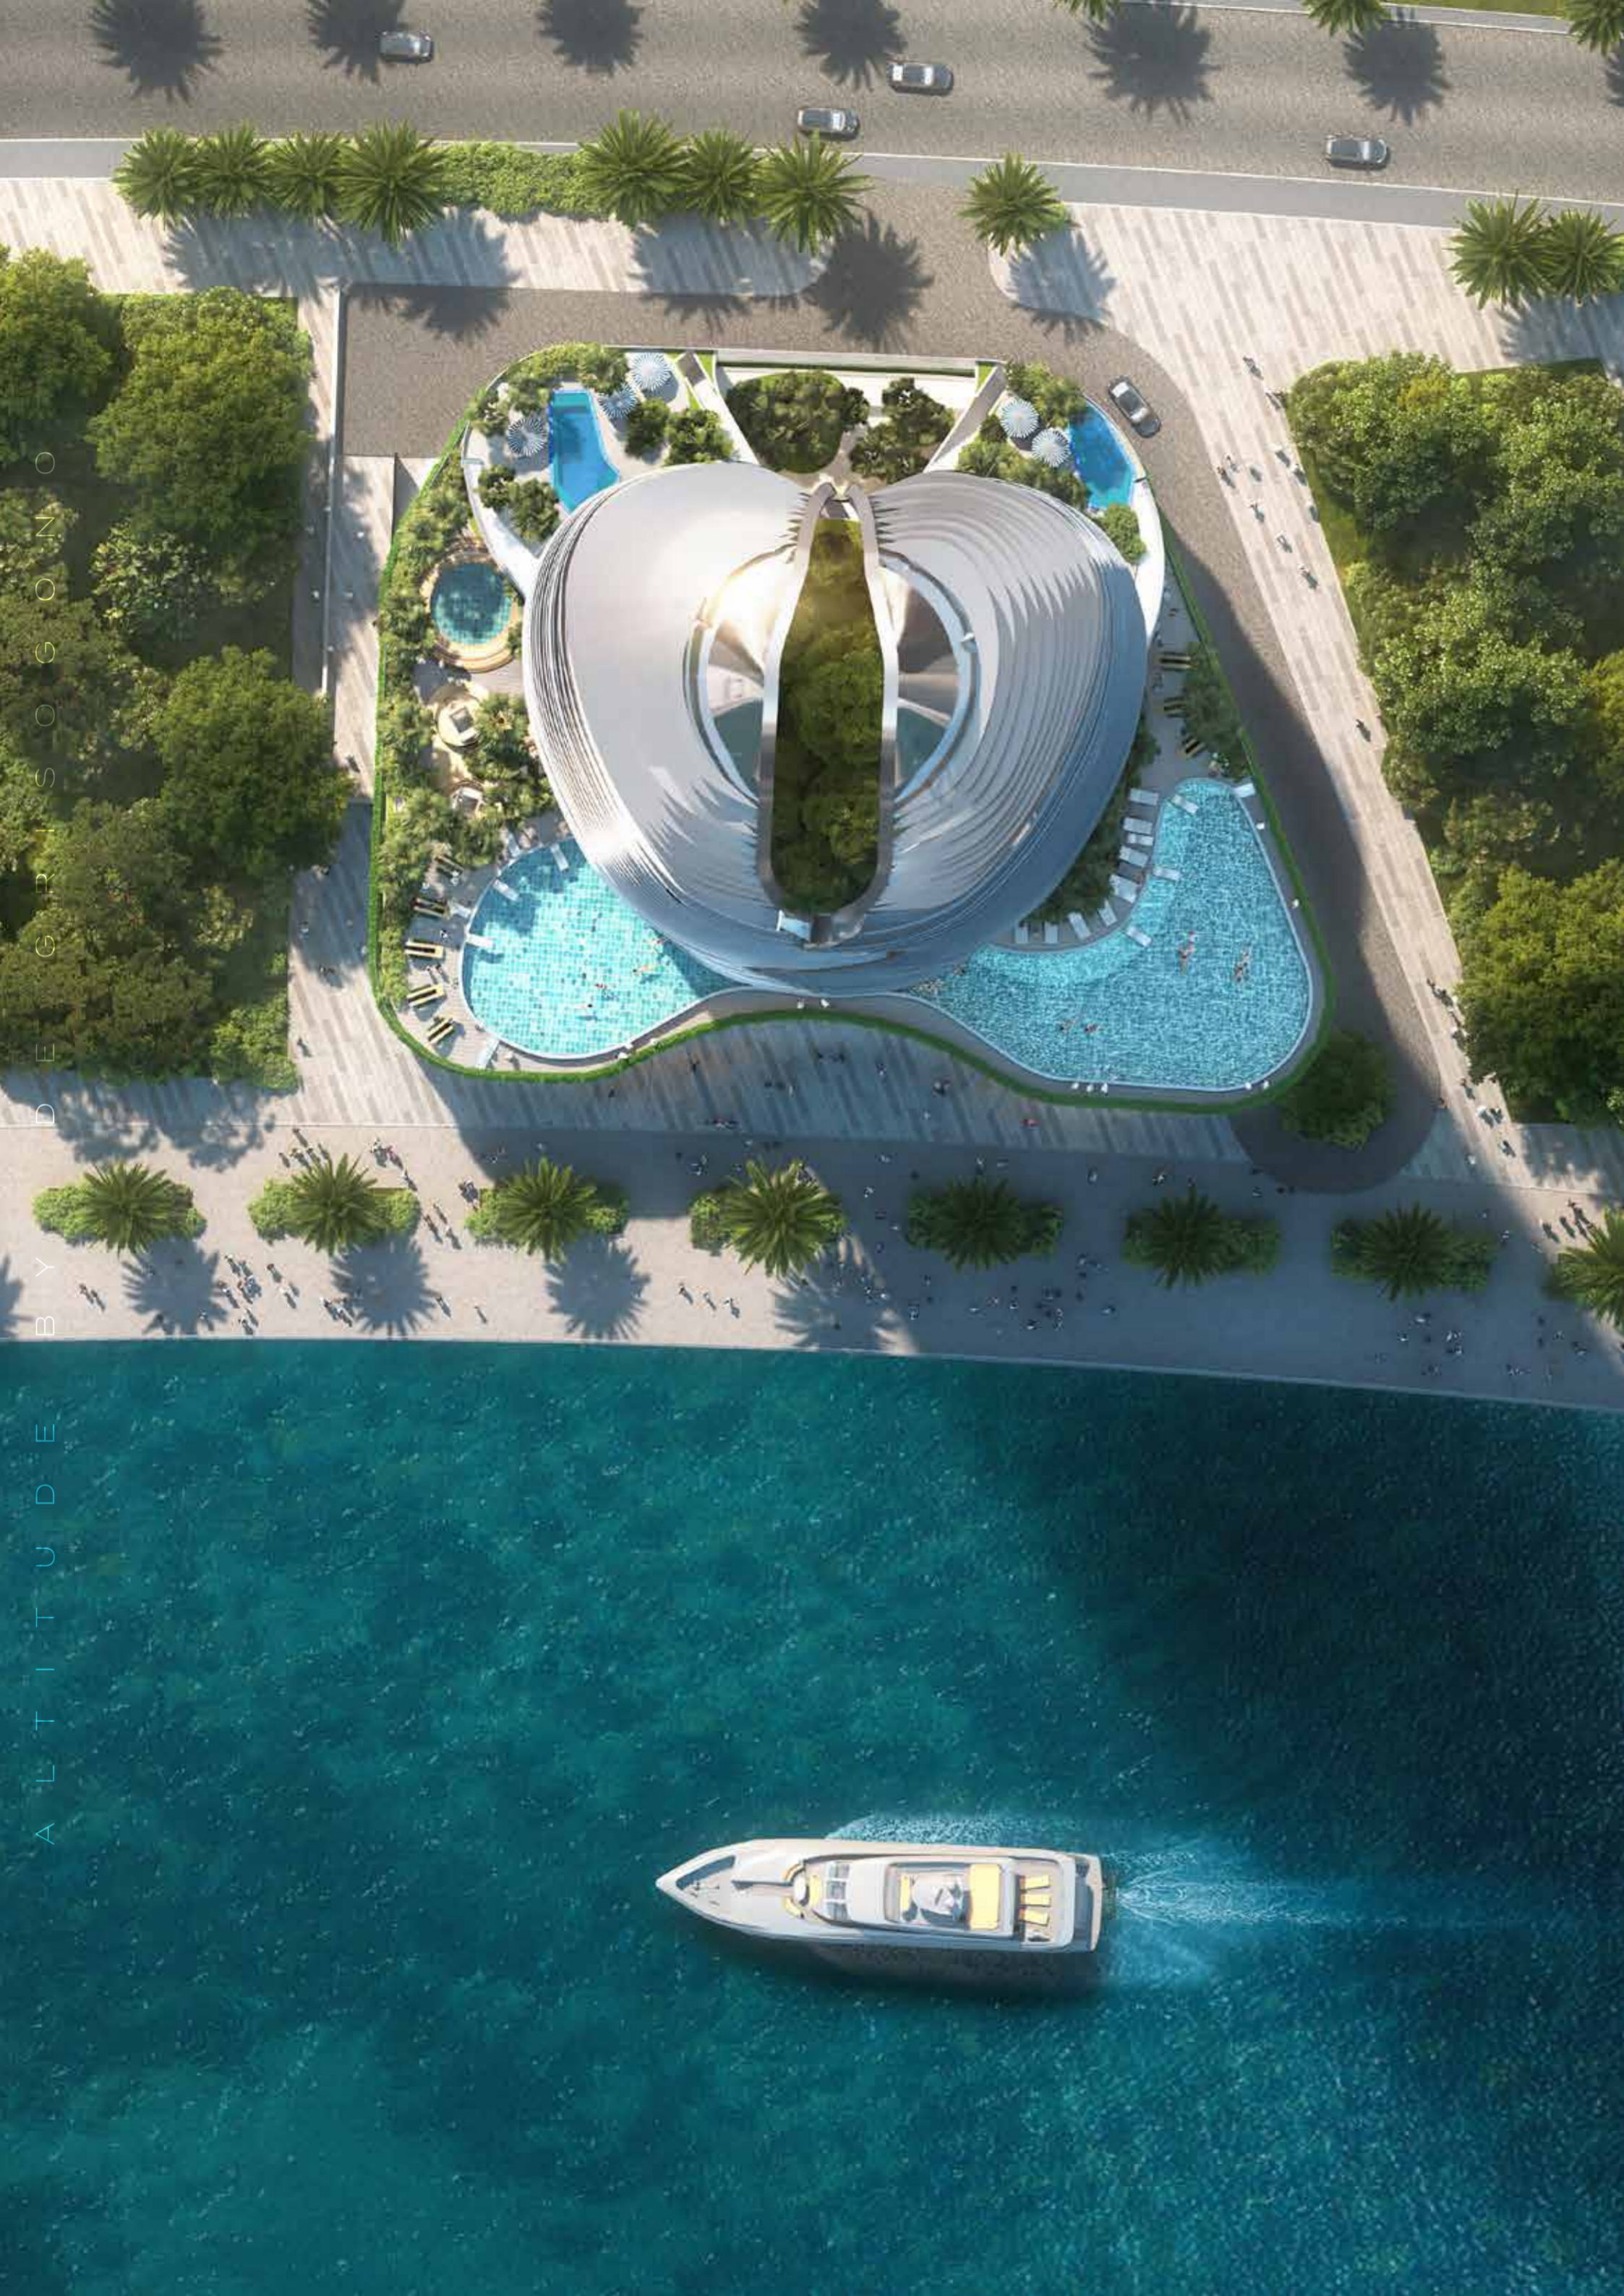

EXPERIENCE THE ENCHANTING OPAL

A radiant gemstone known for its captivating play of colours, inspires every element of this exquisite property, inviting you to explore a sparkling and opulent world.

ALTTITUDE BY DE GRISOGONO

ALTTITUDE BY DE GRISOGONO