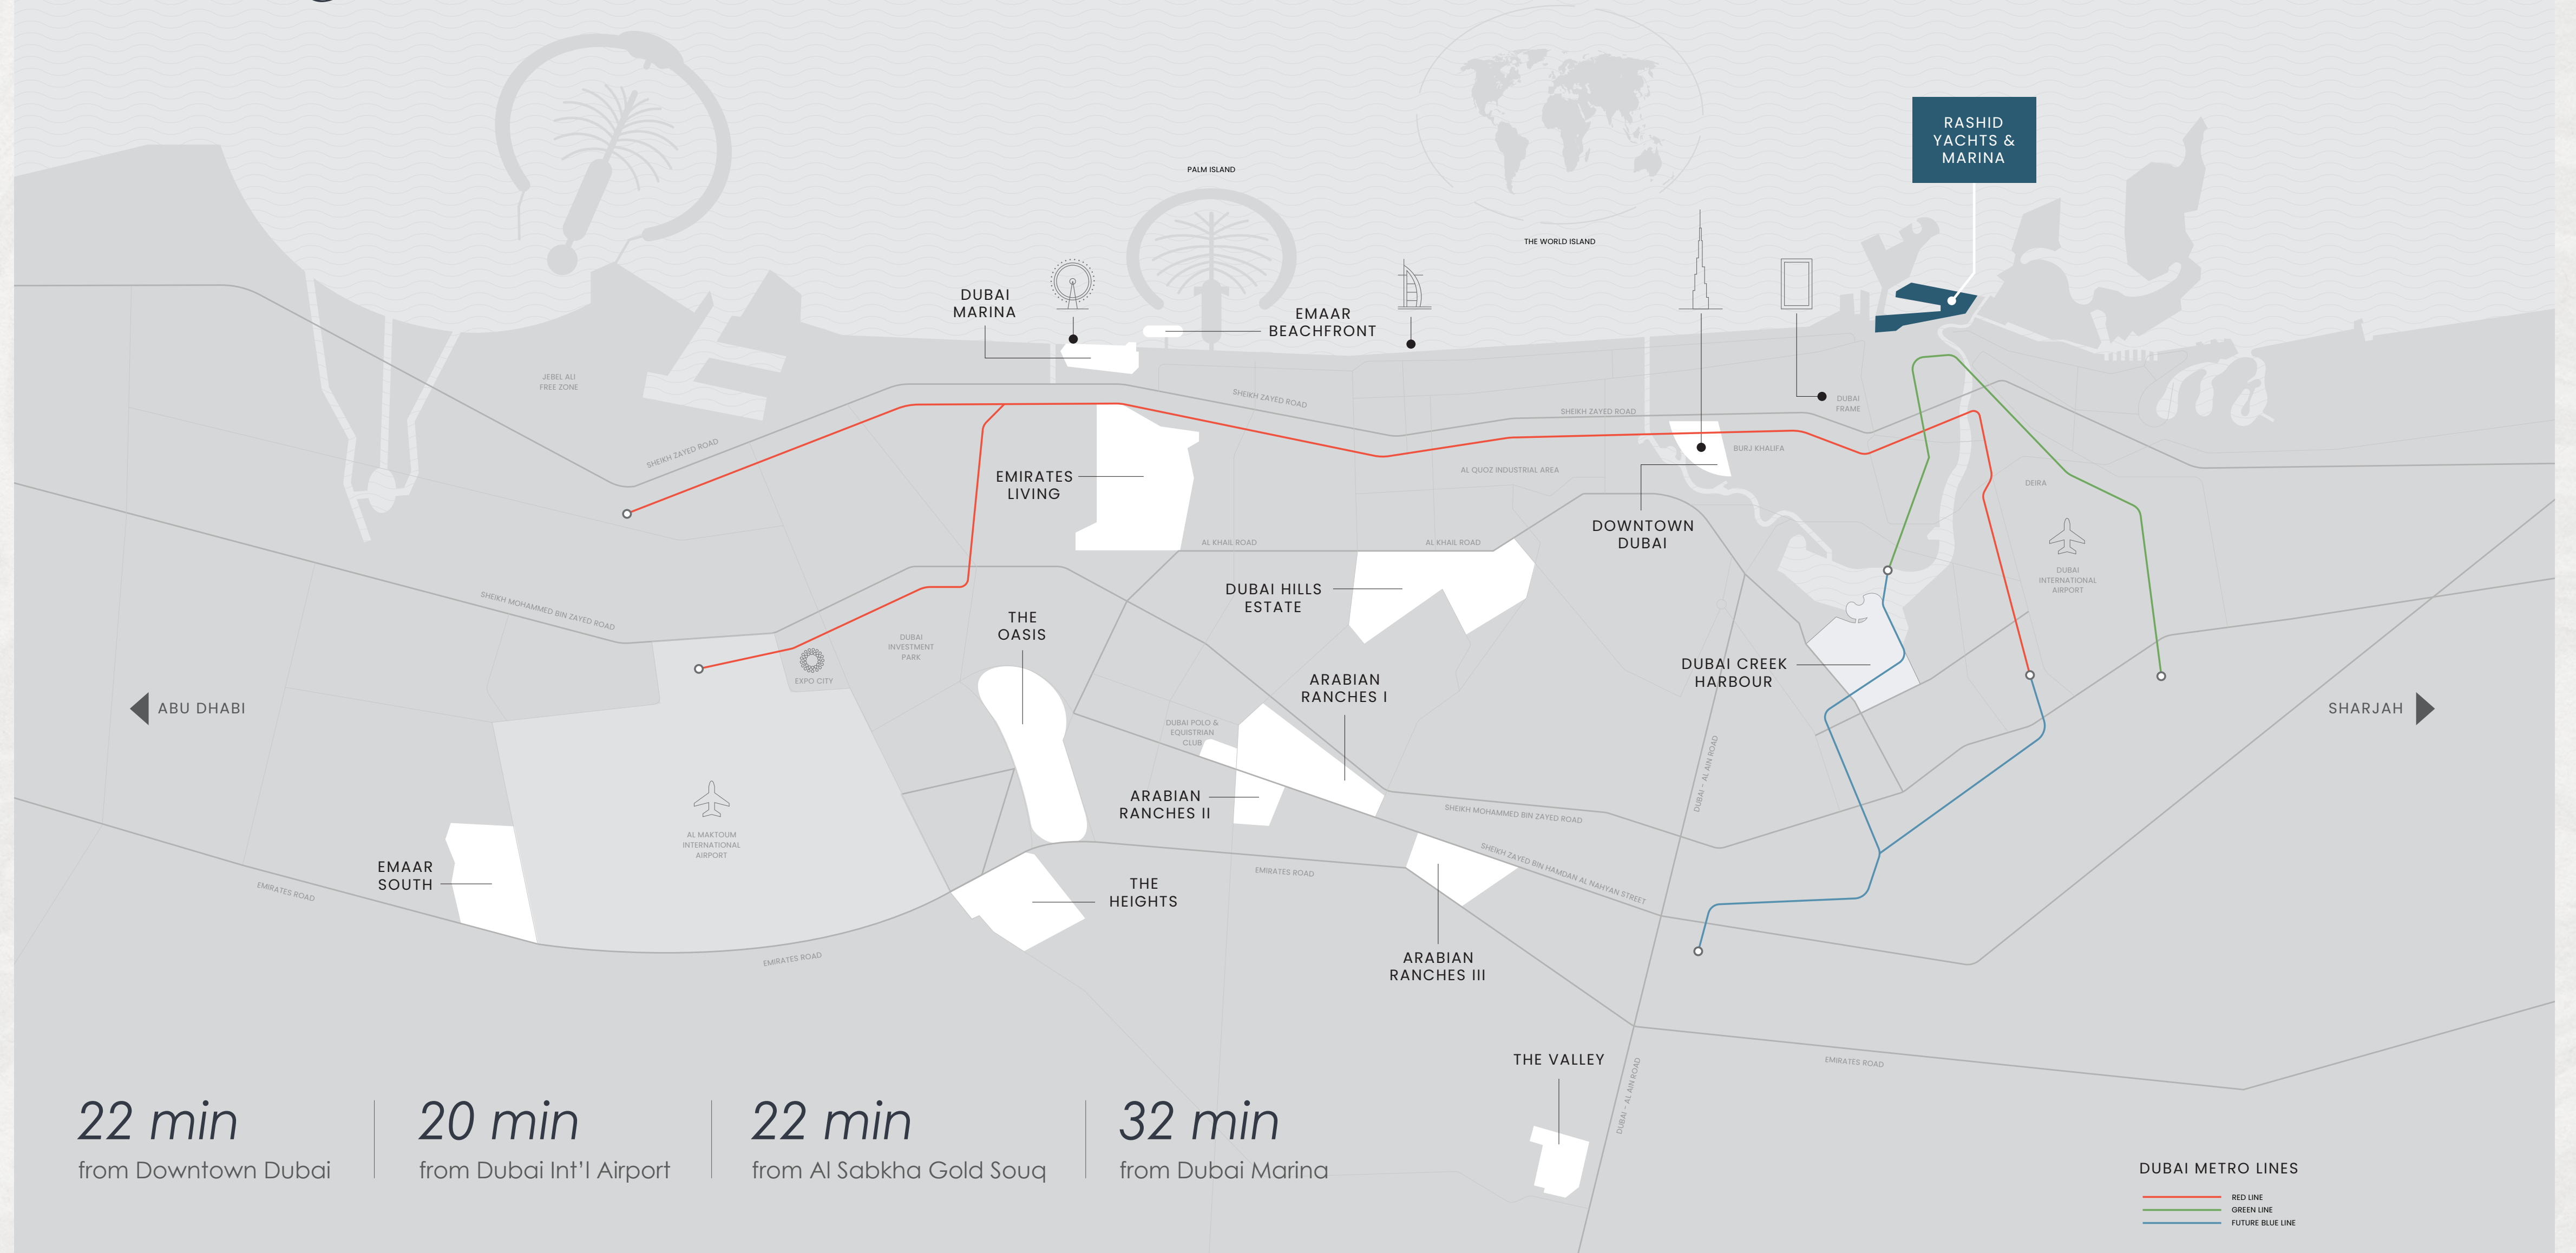

Marina VIEWS
RASHID YACHTS & MARINA

EMAAR

Marina Living

in Dubai

Rashid Yachts & Marina

The new global destination for discerning yacht owners to experience Dubai's buzzing scene in an elegant environment where beauty and luxury collide. Designed to encapsulate the ultimate modern waterfront architecture, it combines luxury residences and a full-service marina with an appealing mix of restaurants and shops, creating a unique definition of living at sea.

Generous Promenades

World-Class Superyacht Marina

Signature Hotels

QE2 Hotel

Perfectly Connected

Welcome to
Marina Views

World Class Super Yacht Hub

The new Marina at Rashid Yachts & Marina offers convenient, hassle-free access to Dubai, accommodating 430 wet berths for yachts up to 100m long with a range of flexible berthing options, from a single night through to seasonal and annual stays.

EMAAR

boutique

XYZ

COFFEE

RESTAURANT

VIRGAMI

In the Heart *of it All*

Marina Views is a luxurious residential haven nestled in the coveted Rashid Yachts & Marina community, complemented with modern amenities, beautiful scenery, and access to exciting local hotspots. It is the perfect place to relax and explore in proximity to some of Dubai's most exciting attractions.

A Gateway to Timeless Elegance

Immerse yourself in the rich history of Dubai and indulge in the convenience of being just a stone's throw away from Downtown. Marina Views offers unrivalled proximity to the city's most renowned landmarks. Indulge in the captivating blend of timeless traditions and modern dynamism that Dubai has to offer.