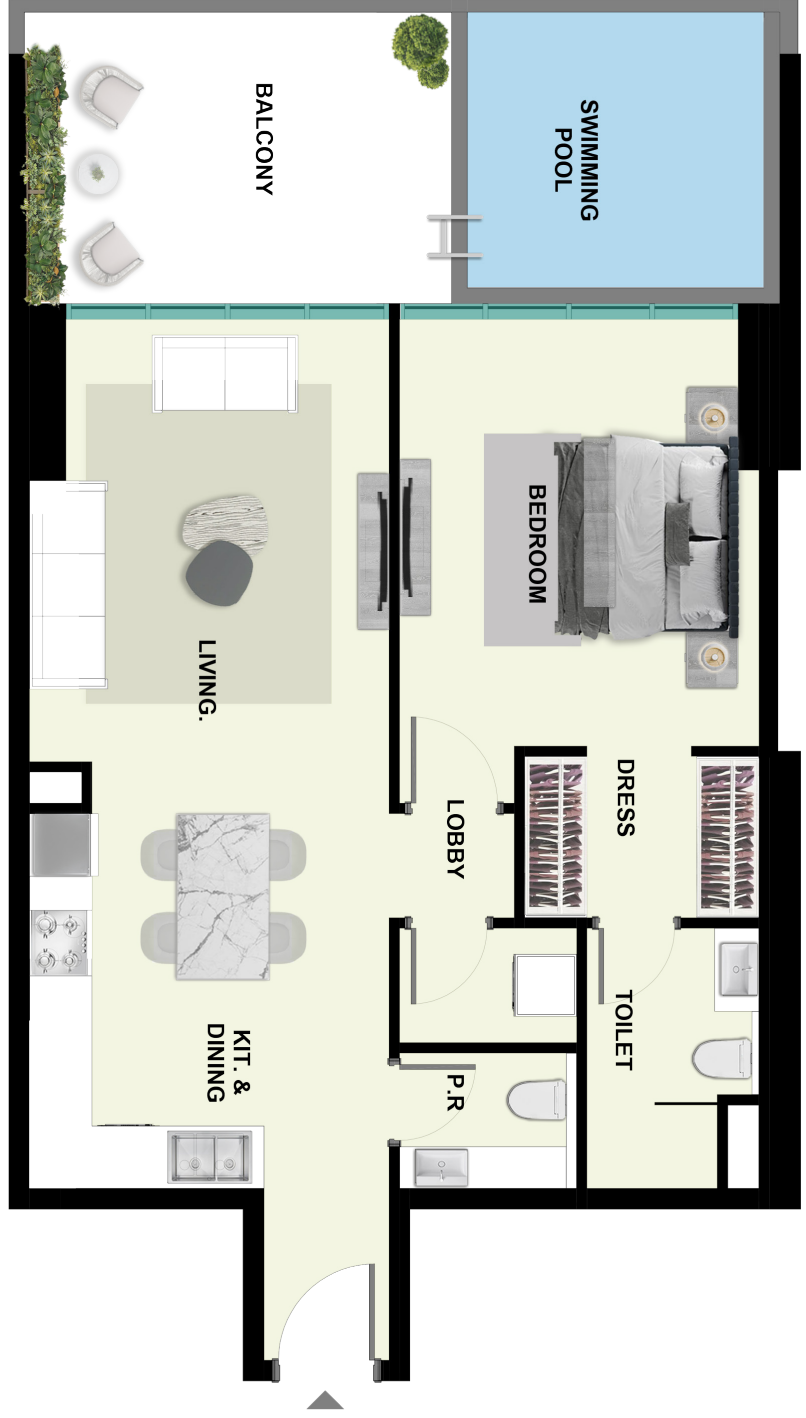

UNITS LAYOUT

STUDIO WITH POOL

ONE BEDROOM WITH POOL

TWO BEDROOM WITH POOL

A close-up, high-resolution photograph of a human eye, looking directly at the camera. The image is heavily tinted with a dark teal or emerald green color, which is most prominent in the background and around the eye. The eye itself is a light, almost white color, with a very detailed iris showing fine, radiating lines. The eyelashes are dark and well-defined, framing the eye. The overall mood is mysterious and focused.