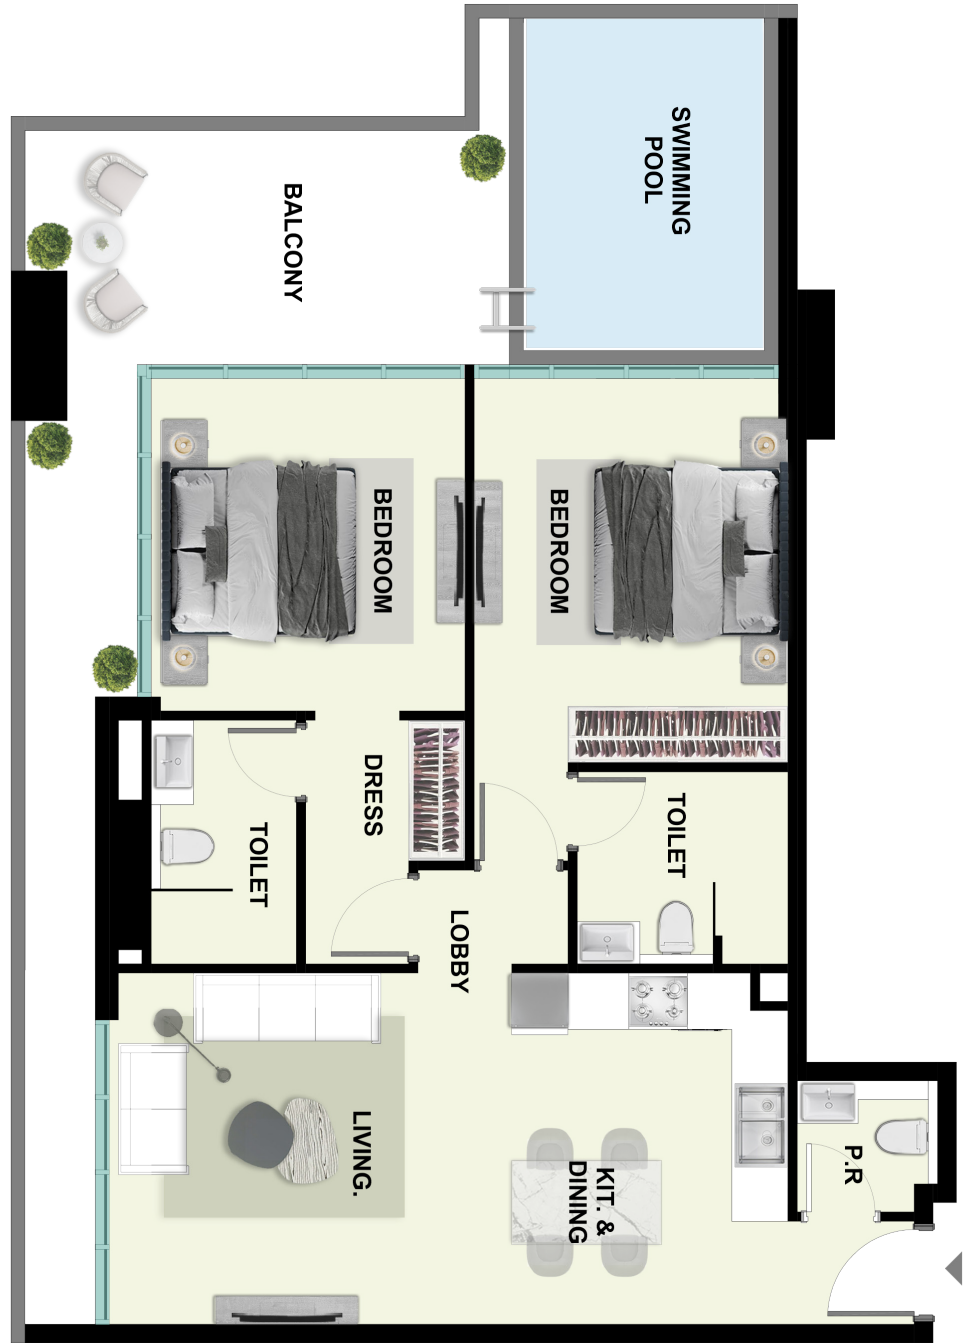

UNITS LAYOUT

STUDIO WITH POOL

ONE BEDROOM WITH POOL

TWO BEDROOM WITH POOL

A close-up, high-resolution photograph of a human eye, looking directly at the camera. The image is heavily tinted with a dark teal or emerald green color, which is most prominent in the background and around the eye. The eye itself is a light, almost white color, with a very detailed iris showing fine, radiating lines. The eyelashes are dark and well-defined, framing the eye. The overall mood is mysterious and focused.