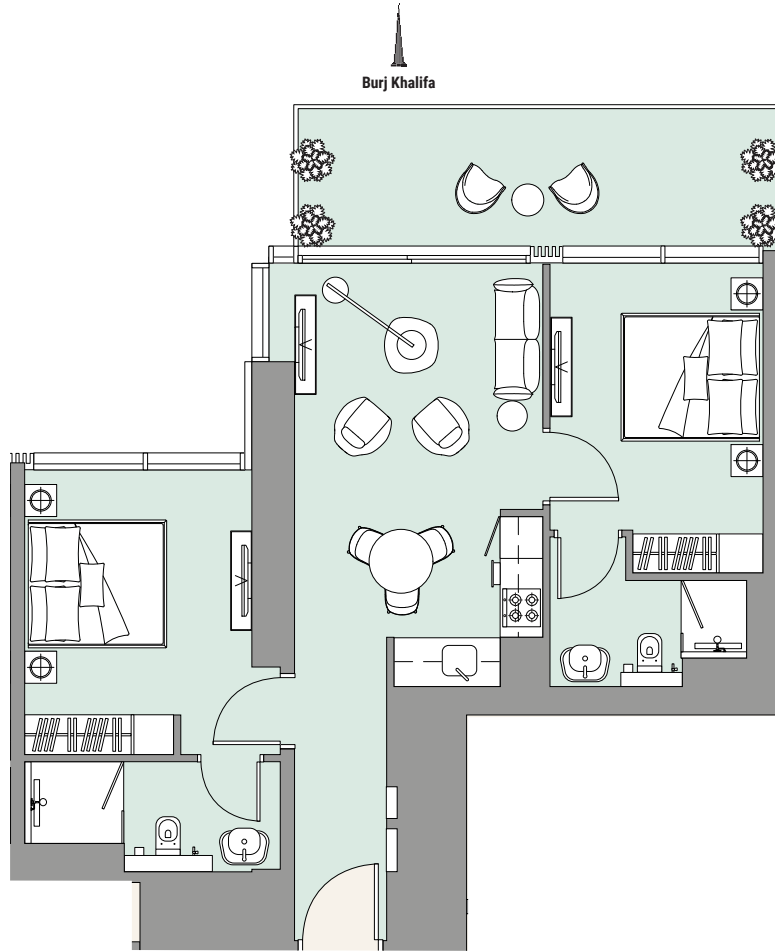

Apartment Area	50.75 m ²	546 f ²
Balcony Area	7.09 m ²	77 f ²
Total Area	57.84 m²	623 f²

Apartment Area	50.75 m ²	546 f ²
Balcony Area	7.08 m ²	76 f ²
Total Area	57.83 m²	622 f²

Apartment Area	66.09 m ²	711 f ²
Balcony Area	11.54 m ²	125 f ²
Total Area	77.63 m²	836 f²