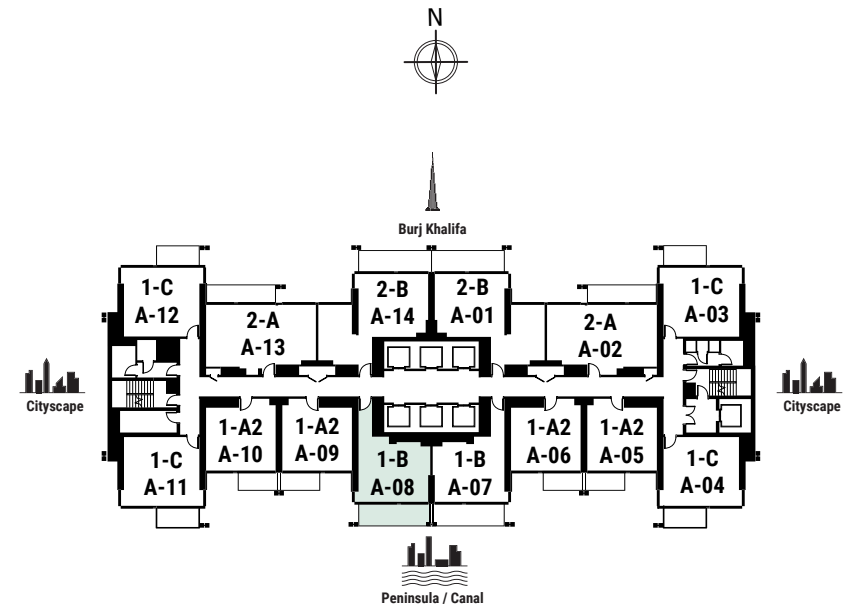

Apartment Area	49.86 m²	537 f²
Balcony Area	13.32 m²	143 f²
Total Area	63.18 m²	680 f²