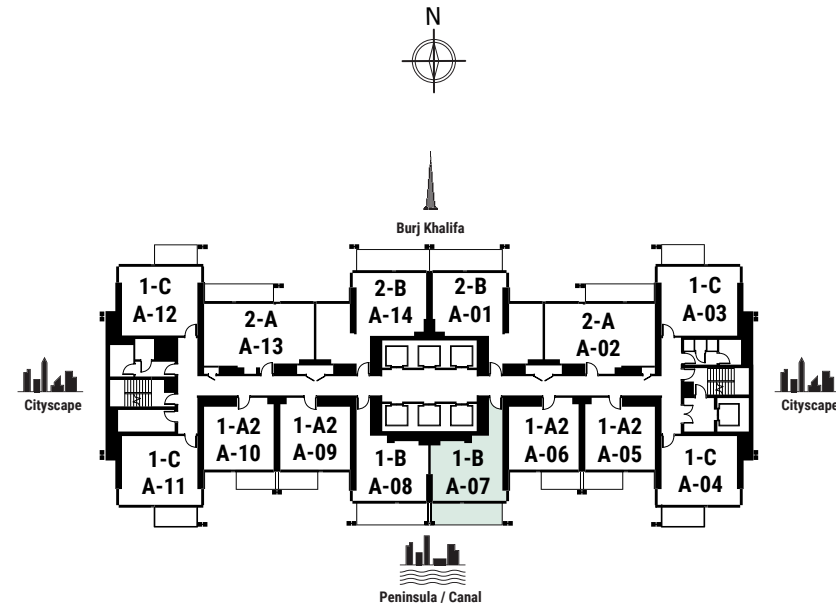

Apartment Area	50.8 m ²	547 f ²
Balcony Area	7.03 m ²	75 f ²
Total Area	57.83 m²	622 f²

Apartment Area	45.48 m ²	490 f ²
Balcony Area	7.55 m ²	81 f ²
Total Area	53.03 m²	571 f²

Apartment Area	49.86 m ²	537 f ²
Balcony Area	13.31 m ²	143 f ²
Total Area	63.17 m²	680 f²