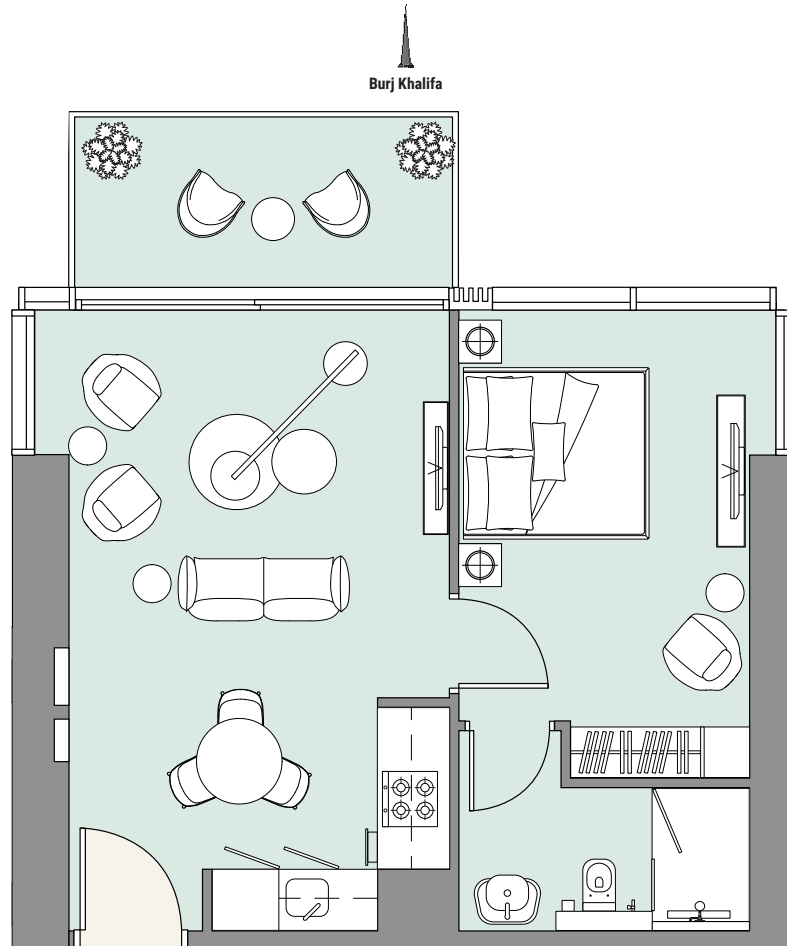

Apartment Area	50.75 m²	546 f²
Balcony Area	7.04 m²	76 f²
Total Area	57.79 m²	622 f²