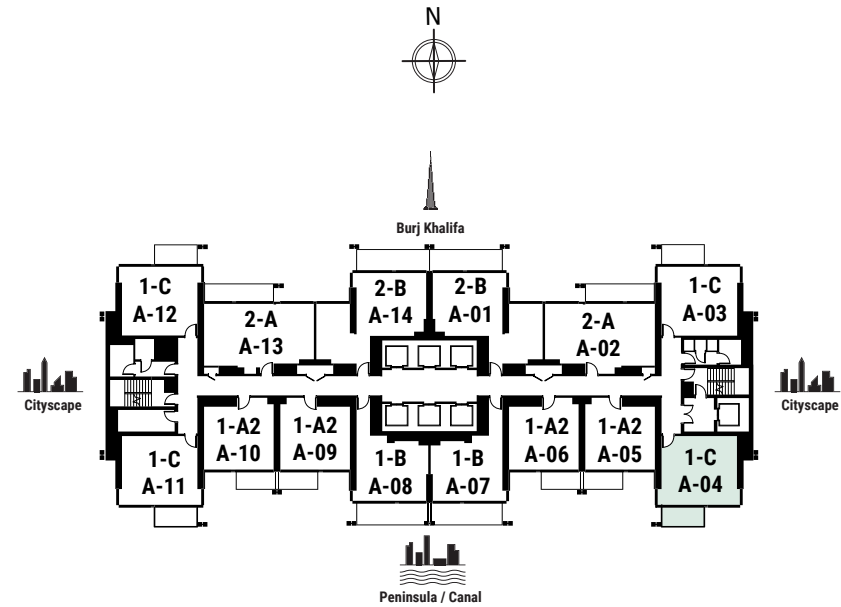

Apartment Area	50.8 m²	547 f²
Balcony Area	7.03 m²	75 f²
Total Area	57.83 m²	622 f²