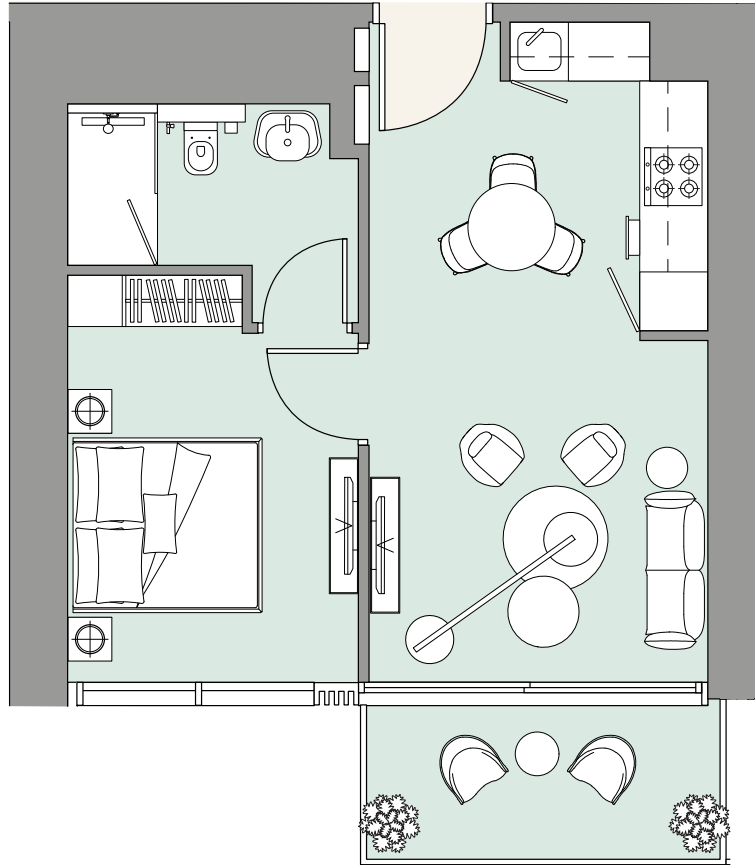

Peninsula / Canal

Apartment Area	45.57 m²	491 f²
Balcony Area	7.59 m²	81 f²
Total Area	53.16 m²	572 f²