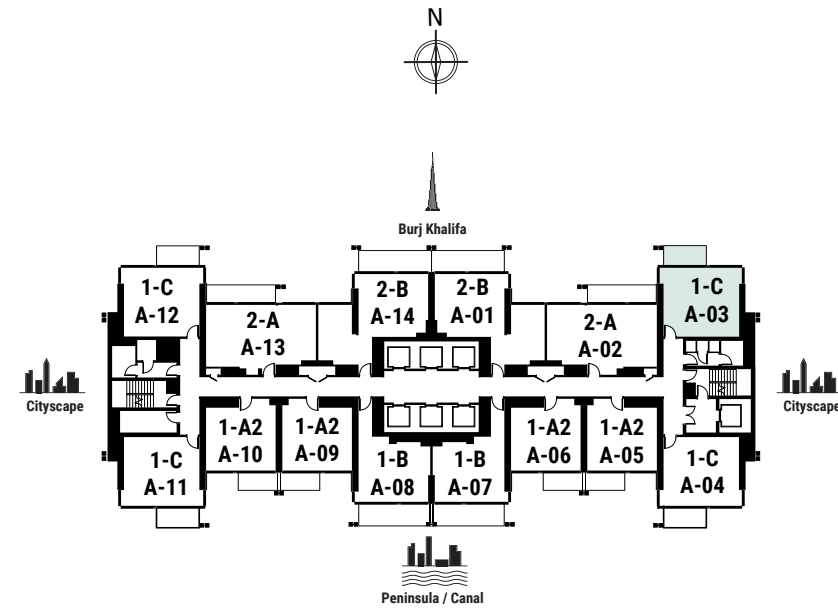

Apartment Area	50.62 m²	545 f²
Balcony Area	7.04 m²	76 f²
Total Area	57.66 m²	621 f²