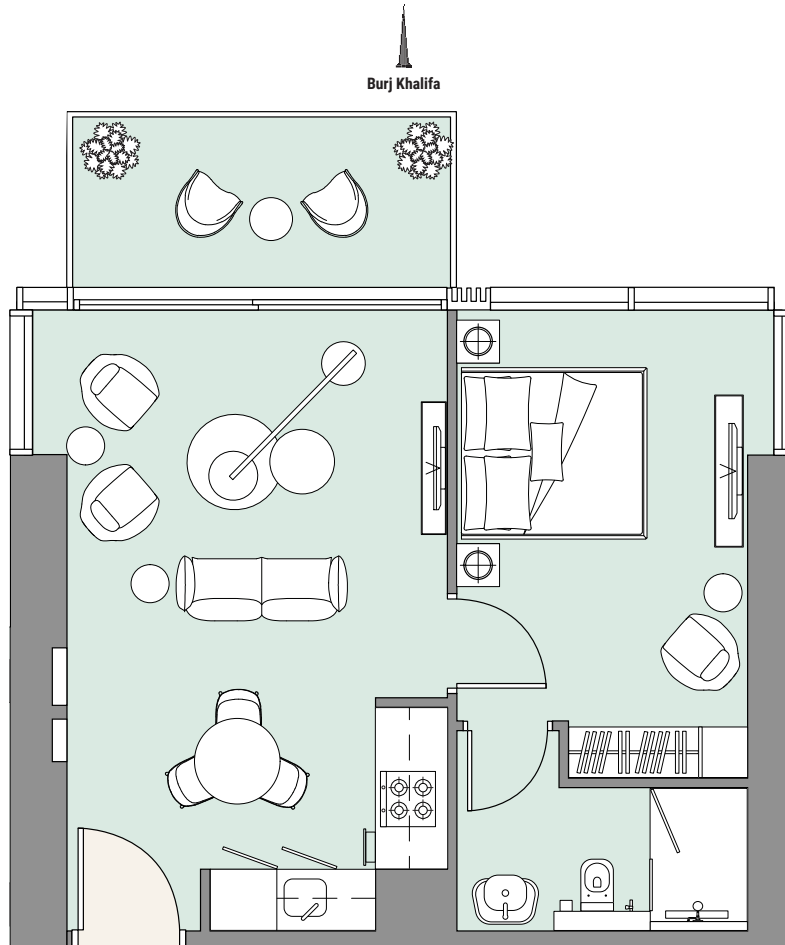

TOWER B

1BED TYPE C UNIT A-08 | 1BED TYPE A2 UNIT A-07 | 1BED TYPE A2 UNIT A-06 | 1BED TYPE B UNIT A-05 | 1BED TYPE B UNIT A-04 | 1BED TYPE A2 UNIT A-03 | 1BED TYPE A2 UNIT A-02 | 1BED TYPE C UNIT A-01

TOWER A

TOWER A KEYPLAN

Levels 6-22 & 24-45, Typical Floor

TOWER B KEYPLAN
Podium Level 4, Pool Deck

- 1. Lobby Entry
- 2. Yoga Deck
- 3. Lounge Area/Outdoor Seating
- 4. Community Pool
- 5. Courtyard
- 6. Pool Deck
- 7. Sunken Seating
- 8. BBQ Area
- 9. Outdoor Fitness Area
- 10. Sprint Track
- 11. Padel Court
- 12. Pickleball/Basketball Court
- 13. Jacuzzi

TOWER A

Burj Khalifa

Sheikh Zayed Rd.

Peninsula / Canal

Cityscape

Apartment Area	69.23 m ²	745 f ²
Balcony Area	12.42 m ²	134 f ²
Total Area	81.65 m²	879 f²

Apartment Area	66.19 m ²	712 f ²
Balcony Area	11.61 m ²	125 f ²
Total Area	77.8 m²	837 f²