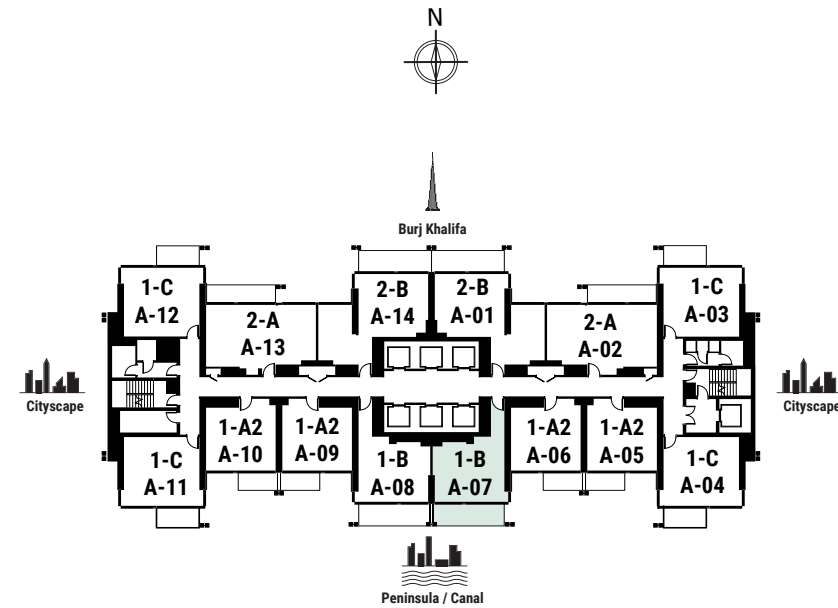

Apartment Area	49.57 m²	534 f²
Balcony Area	13.32 m²	143 f²
Total Area	62.89 m²	677 f²