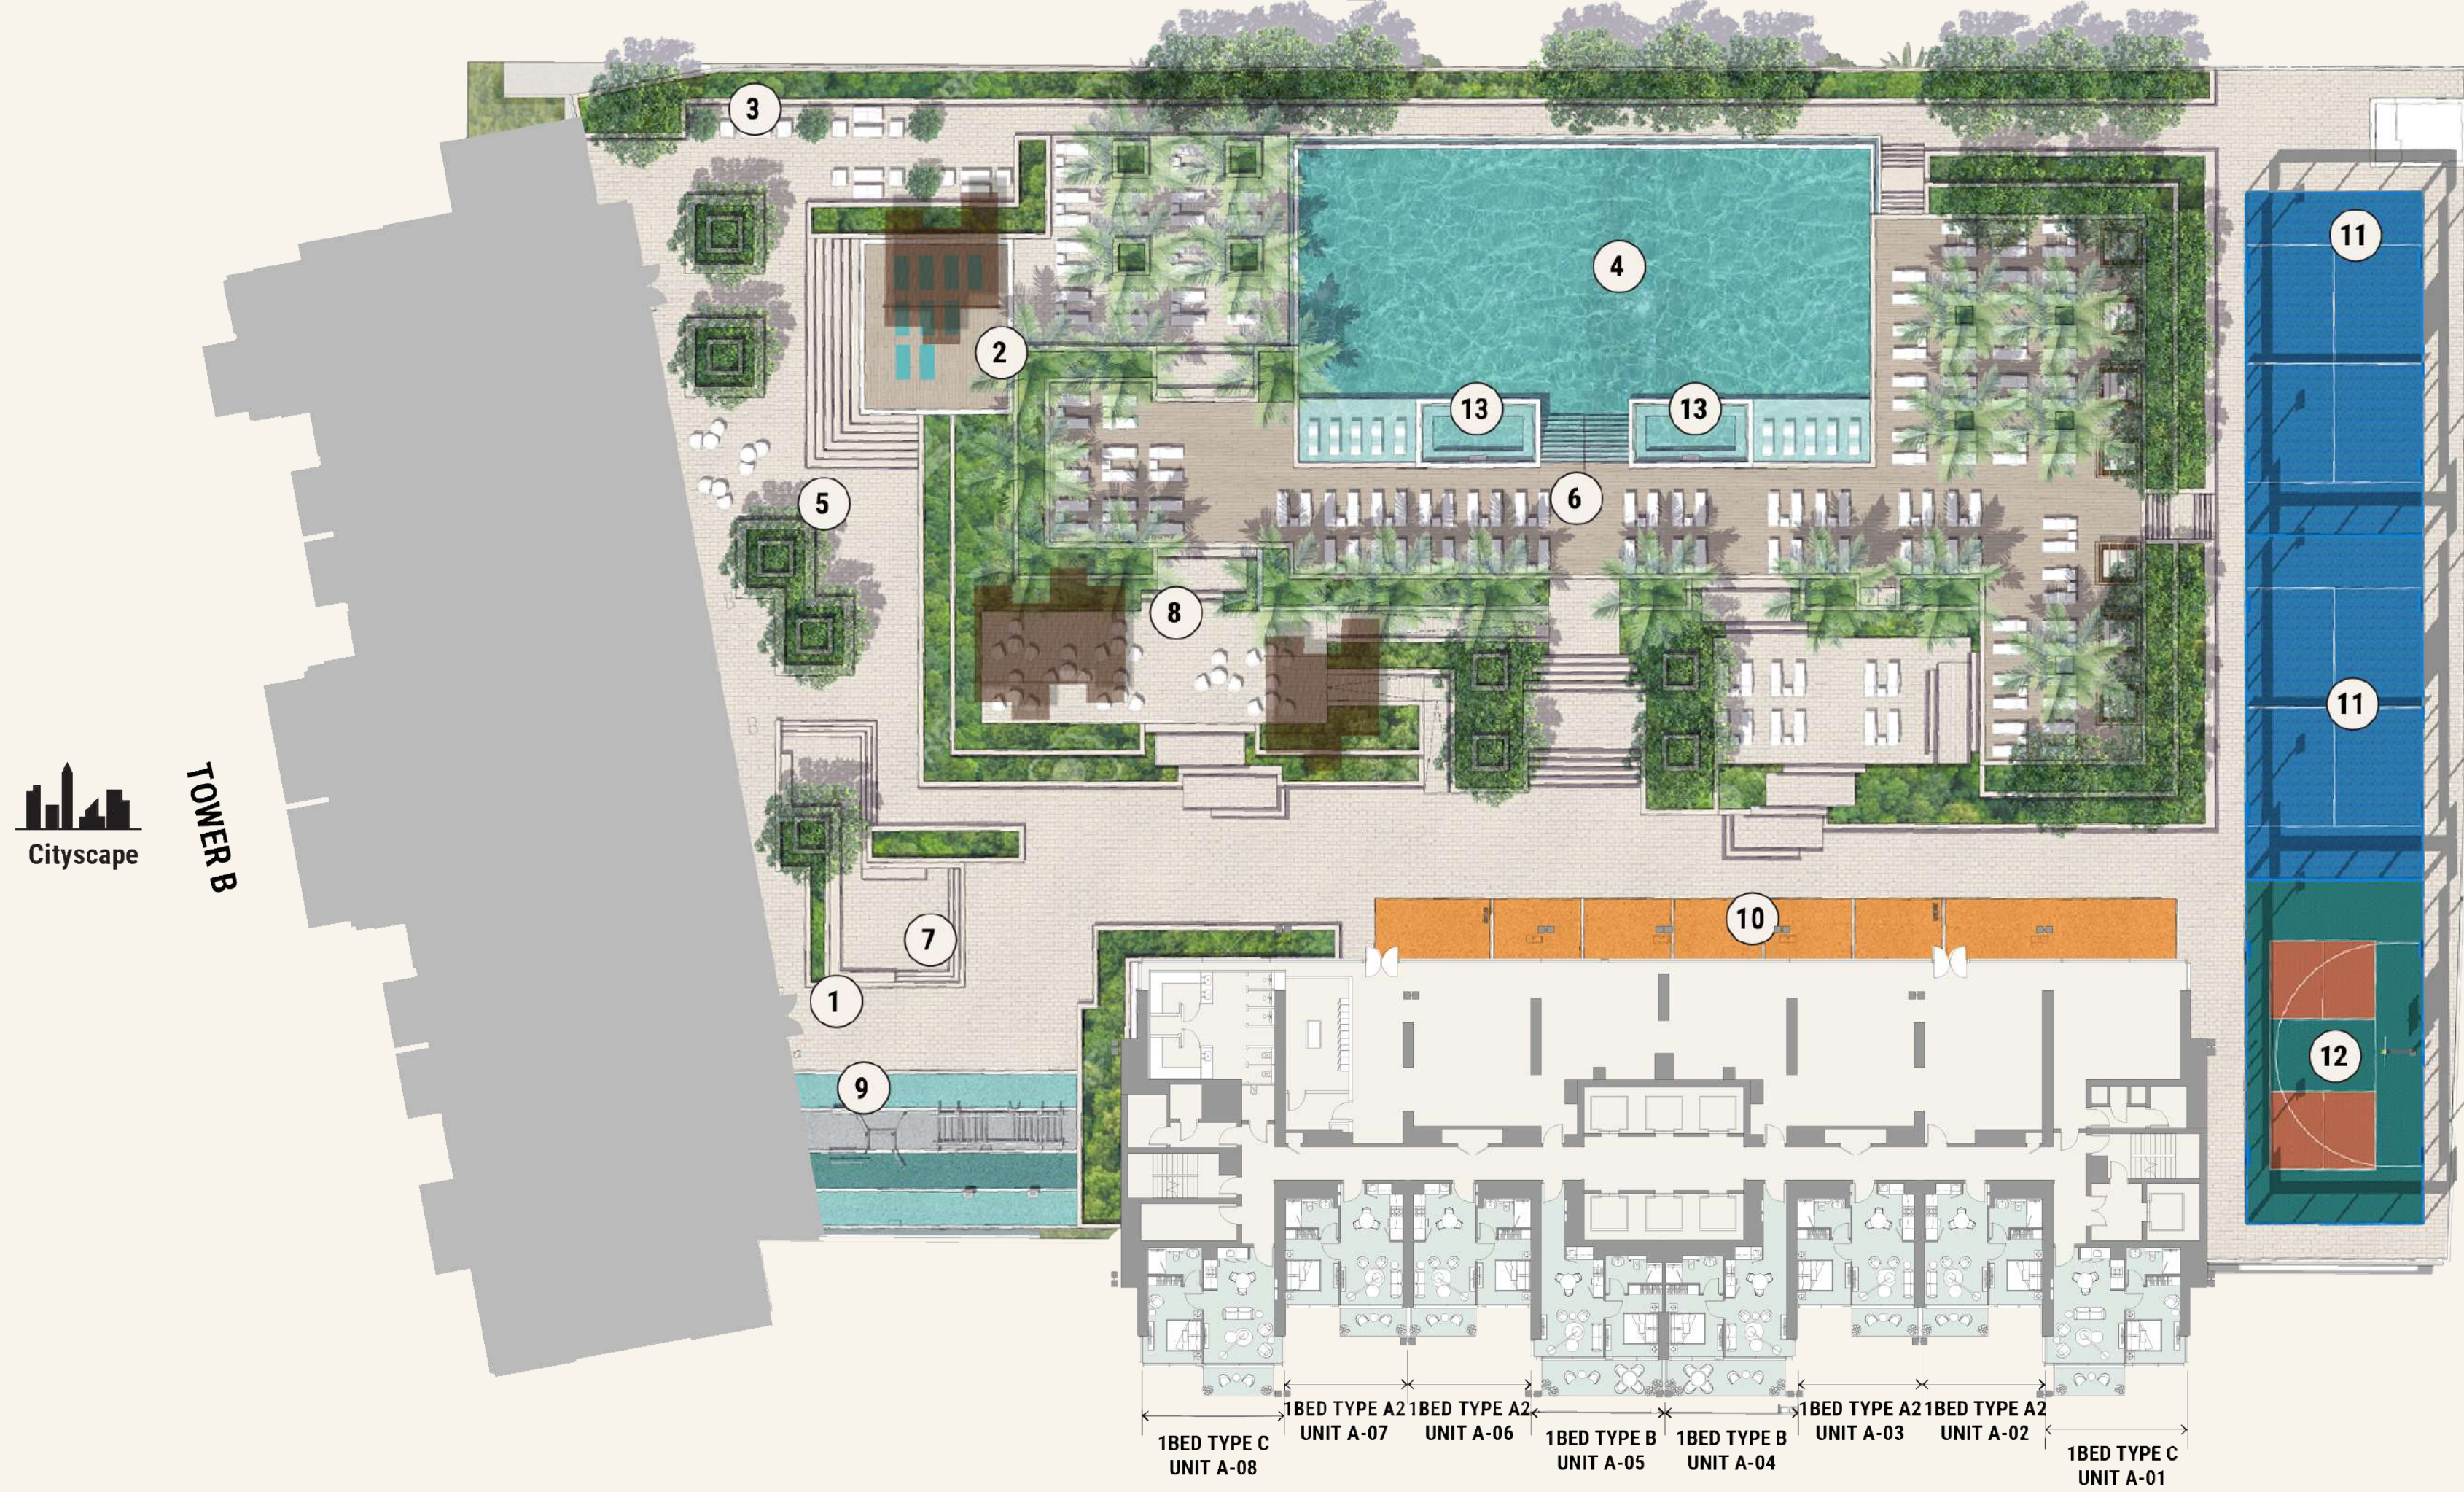

Spanning over 61,000 sq.ft., the leisure deck of the podium level offers a haven of well-being and fun for all, including a large fully equipped gymnasium, infinity pool, outdoor gym, padel courts, pickleball/basketball court, barbecue area and a selection of seating and lounge areas.

FLOOR PLAN

- 1. Lobby Entry
- 2. Yoga Deck
- 3. Lounge Area/Outdoor Seating
- 4. Community Pool
- 5. Courtyard
- 6. Pool Deck
- 7. Sunken Seating
- 8. BBQ Area
- 9. Outdoor Fitness Area
- 10. Sprint Track
- 11. Padel Court
- 12. Pickleball/Basketball
- 13. Jacuzzi

TOWER A KEYPLAN
Podium Level 4, Pool Deck

- 1. Lobby Entry
- 2. Yoga Deck
- 3. Lounge Area/Outdoor Seating
- 4. Community Pool
- 5. Courtyard
- 6. Pool Deck
- 7. Sunken Seating
- 8. BBQ Area
- 9. Outdoor Fitness Area
- 10. Sprint Track
- 11. Padel Court
- 12. Pickleball/Basketball Court
- 13. Jacuzzi

TOWER A

TOWER A KEYPLAN

Levels 6-22 & 24-45, Typical Floor

TOWER B KEYPLAN
Podium Level 4, Pool Deck

- 1. Lobby Entry
- 2. Yoga Deck
- 3. Lounge Area/Outdoor Seating
- 4. Community Pool
- 5. Courtyard
- 6. Pool Deck
- 7. Sunken Seating
- 8. BBQ Area
- 9. Outdoor Fitness Area
- 10. Sprint Track
- 11. Padel Court
- 12. Pickleball/Basketball Court
- 13. Jacuzzi