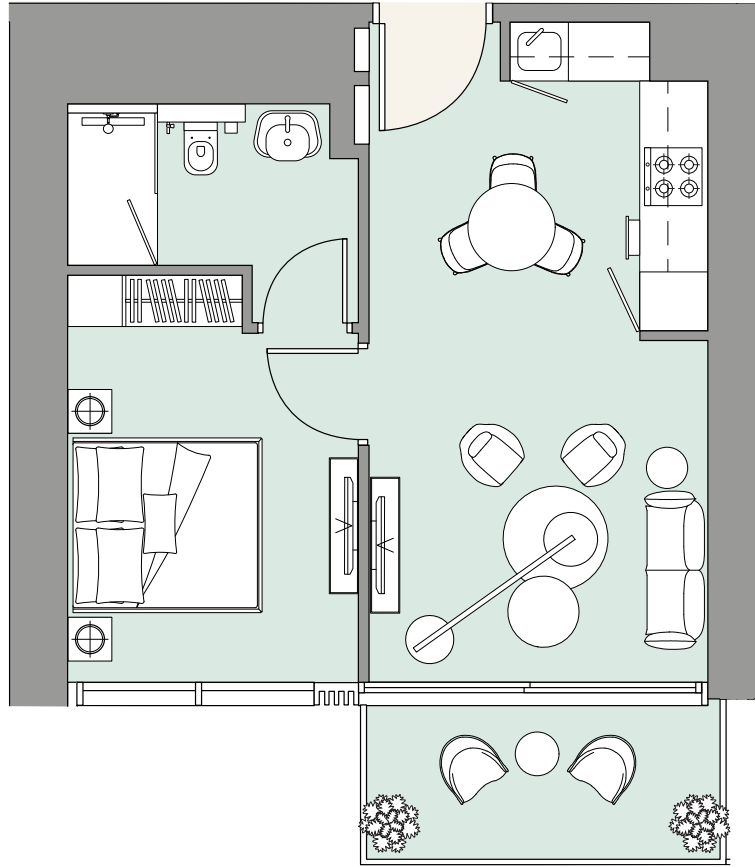

Peninsula / Canal

Apartment Area	45.46 m²	489 f²
Balcony Area	7.59 m²	82 f²
Total Area	53.05 m²	571 f²