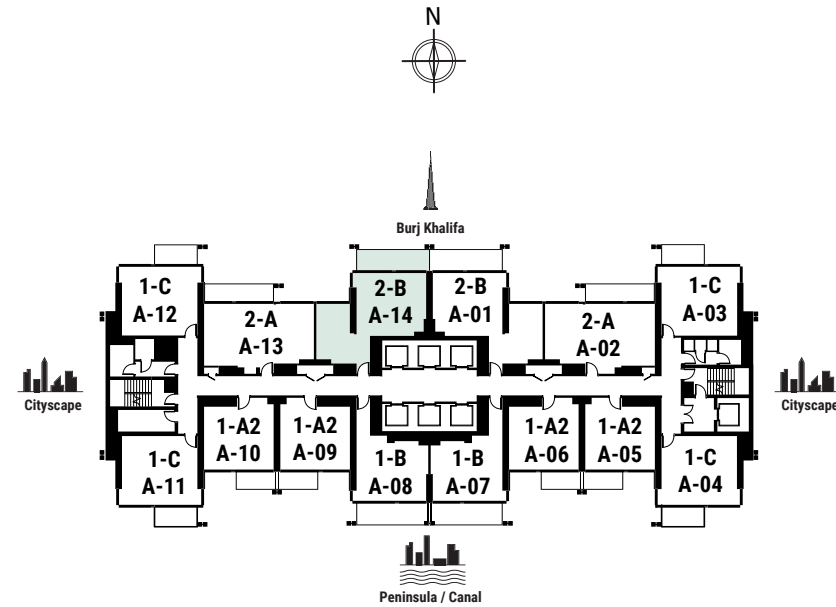

Apartment Area	50.75 m ²	546 f ²
Balcony Area	7.09 m ²	77 f ²
Total Area	57.84 m²	623 f²

Apartment Area	50.75 m ²	546 f ²
Balcony Area	7.08 m ²	76 f ²
Total Area	57.83 m²	622 f²

Apartment Area	66.09 m ²	711 f ²
Balcony Area	11.54 m ²	125 f ²
Total Area	77.63 m²	836 f²