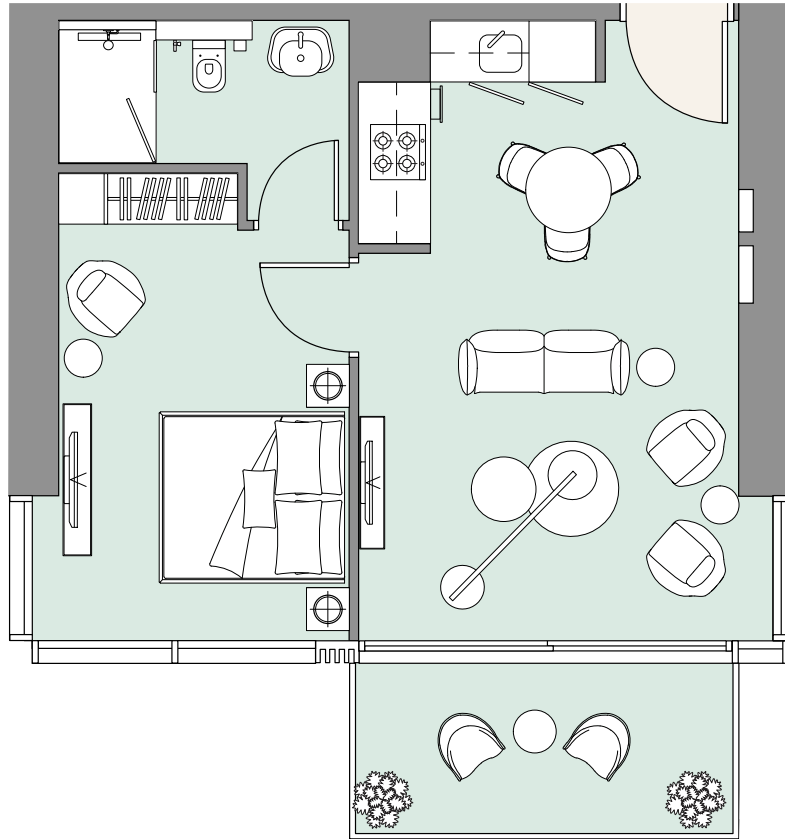

Apartment Area	49.86 m ²	537 f ²
Balcony Area	13.32 m ²	143 f ²
Total Area	63.18 m²	680 f²

Apartment Area	45.48 m ²	490 f ²
Balcony Area	7.59 m ²	81 f ²
Total Area	53.07 m²	571 f²

Peninsula / Canal

Apartment Area	45.46 m ²	489 f ²
Balcony Area	7.59 m ²	82 f ²
Total Area	53.05 m²	571 f²