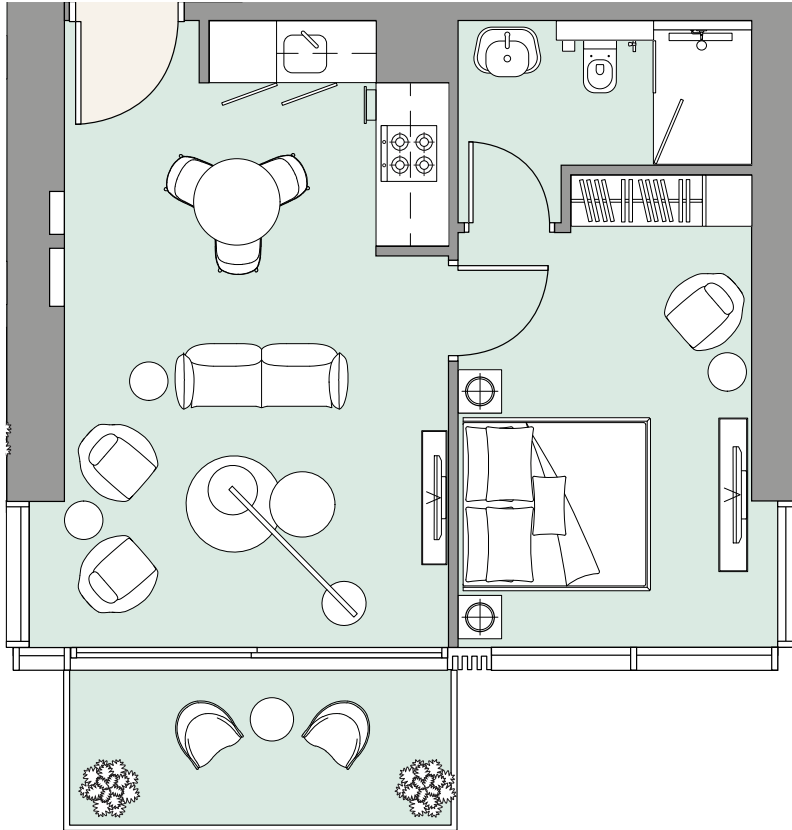

Apartment Area	50.62 m²	545 f²
Balcony Area	7.03 m²	76 f²
Total Area	57.65 m²	621 f²