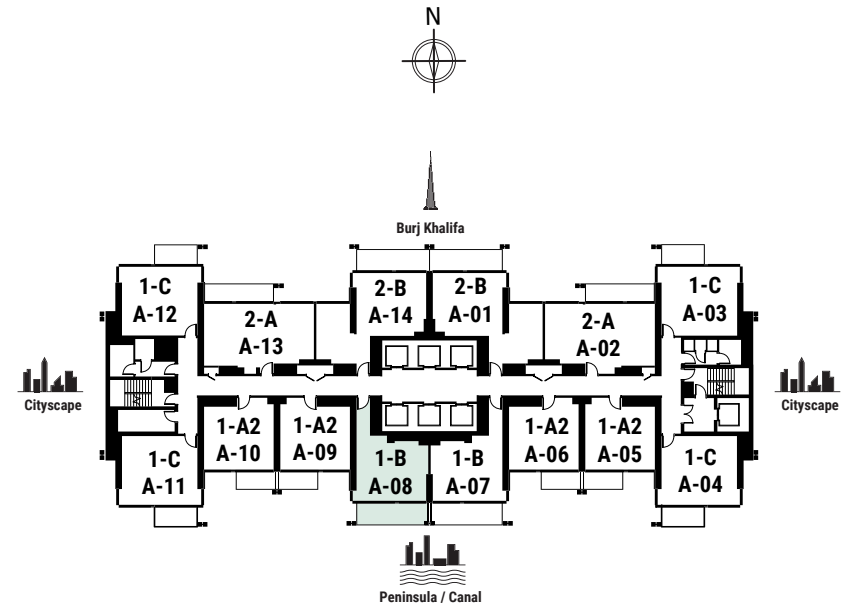

Apartment Area	45.56 m ²	490 f ²
Balcony Area	7.56 m ²	82 f ²
Total Area	53.12 m²	572 f²

Apartment Area	49.57 m ²	534 f ²
Balcony Area	13.32 m ²	143 f ²
Total Area	62.89 m²	677 f²

Apartment Area	49.57 m ²	534 f ²
Balcony Area	13.32 m ²	143 f ²
Total Area	62.89 m²	677 f²