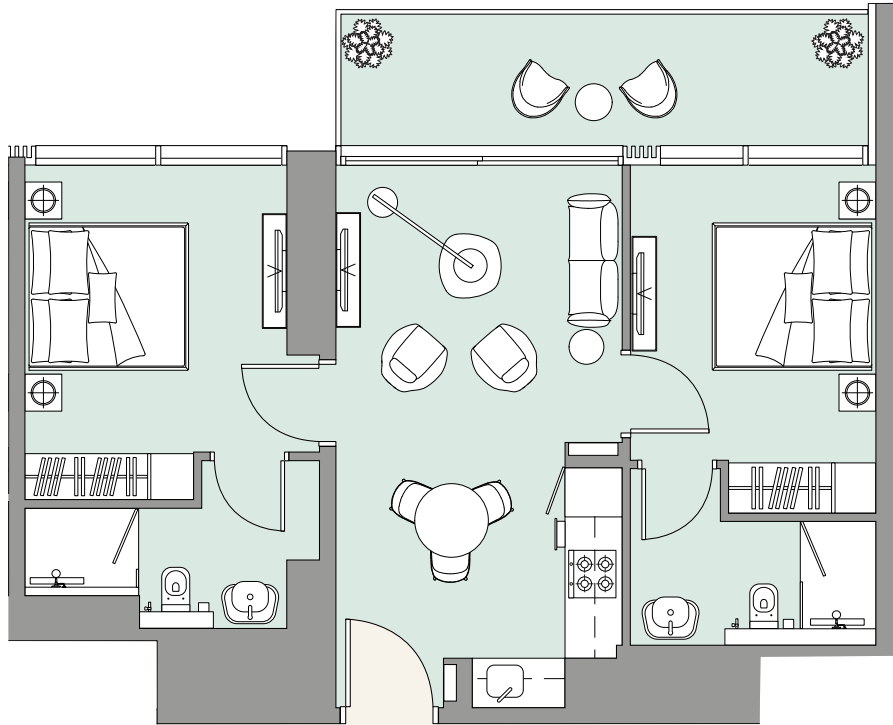

Apartment Area	66.19 m²	712 f²
Balcony Area	11.61 m²	125 f²
Total Area	77.8 m²	837 f²