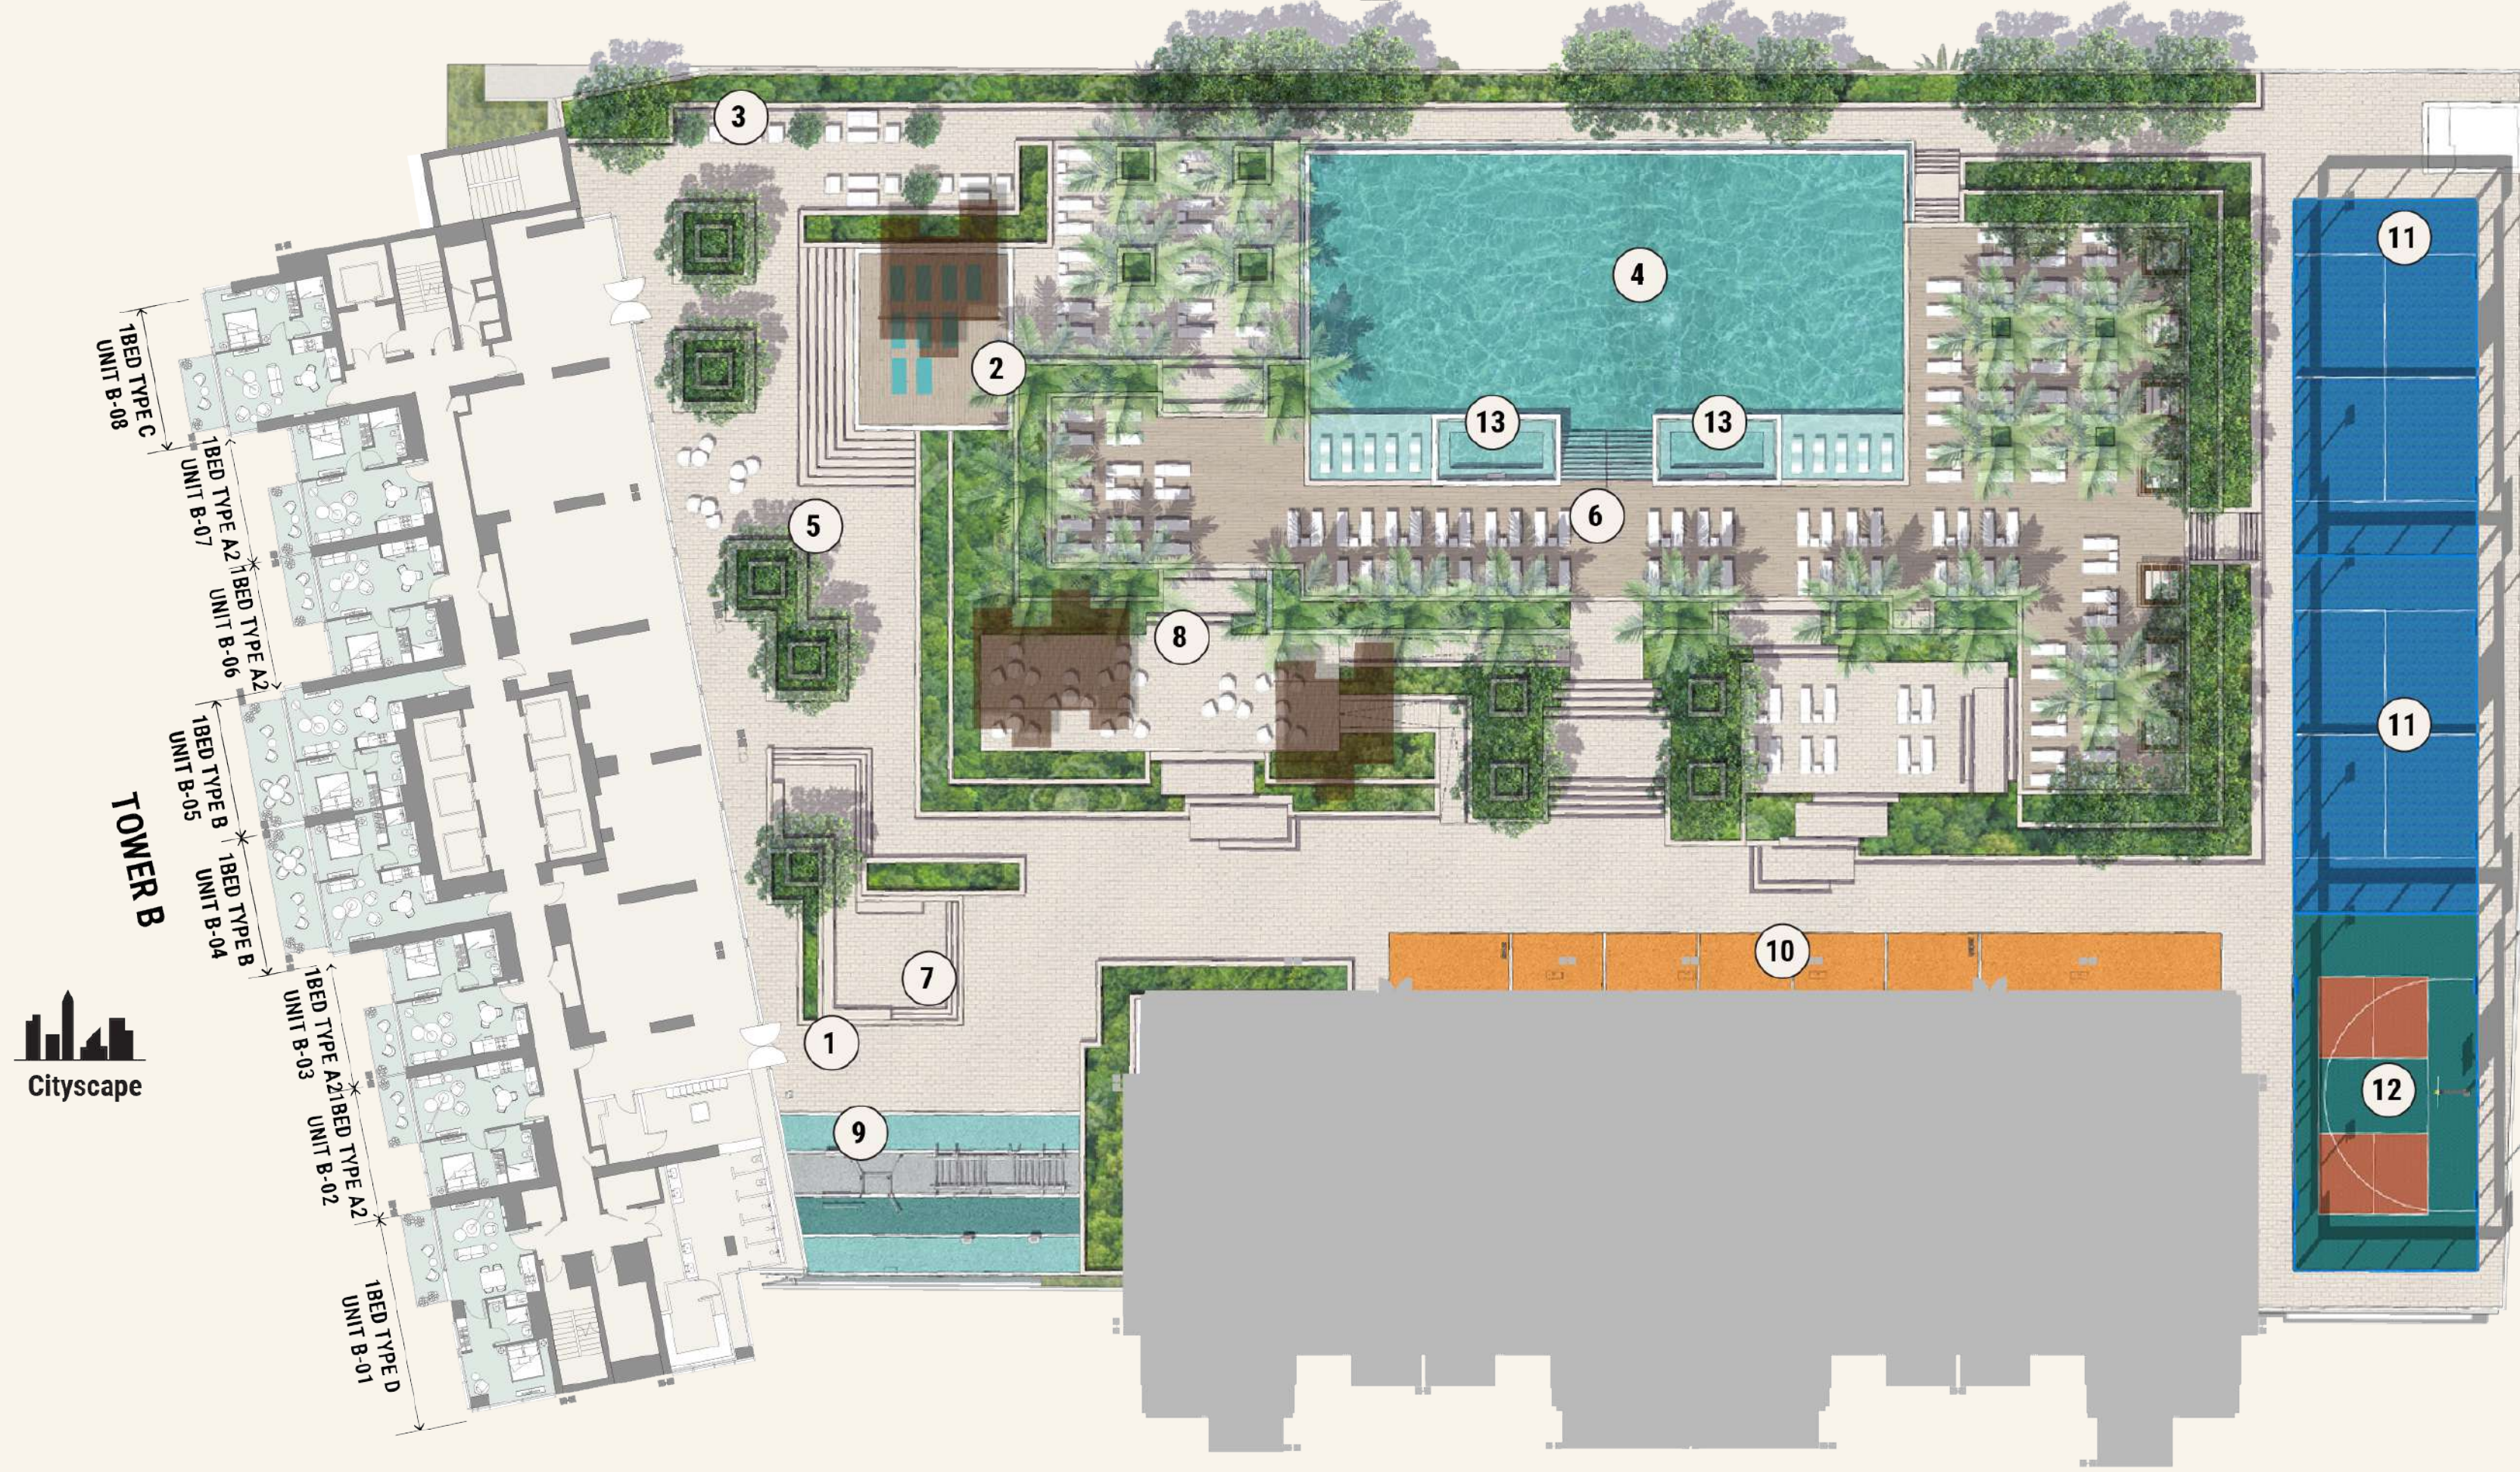

Spanning over 61,000 sq.ft., the leisure deck of the podium level offers a haven of well-being and fun for all, including a large fully equipped gymnasium, infinity pool, outdoor gym, padel courts, pickleball/basketball court, barbecue area and a selection of seating and lounge areas.

FLOOR PLAN

- 1. Lobby Entry
- 2. Yoga Deck
- 3. Lounge Area/Outdoor Seating
- 4. Community Pool
- 5. Courtyard
- 6. Pool Deck
- 7. Sunken Seating
- 8. BBQ Area
- 9. Outdoor Fitness Area
- 10. Sprint Track
- 11. Padel Court
- 12. Pickleball/Basketball
- 13. Jacuzzi

TOWER A KEYPLAN
Podium Level 4, Pool Deck

- 1. Lobby Entry
- 2. Yoga Deck
- 3. Lounge Area/Outdoor Seating
- 4. Community Pool
- 5. Courtyard
- 6. Pool Deck
- 7. Sunken Seating
- 8. BBQ Area
- 9. Outdoor Fitness Area
- 10. Sprint Track
- 11. Padel Court
- 12. Pickleball/Basketball Court
- 13. Jacuzzi

TOWER A

TOWER A KEYPLAN

Levels 6-22 & 24-45, Typical Floor

TOWER B KEYPLAN
Podium Level 4, Pool Deck

- 1. Lobby Entry
- 2. Yoga Deck
- 3. Lounge Area/Outdoor Seating
- 4. Community Pool
- 5. Courtyard
- 6. Pool Deck
- 7. Sunken Seating
- 8. BBQ Area
- 9. Outdoor Fitness Area
- 10. Sprint Track
- 11. Padel Court
- 12. Pickleball/Basketball Court
- 13. Jacuzzi