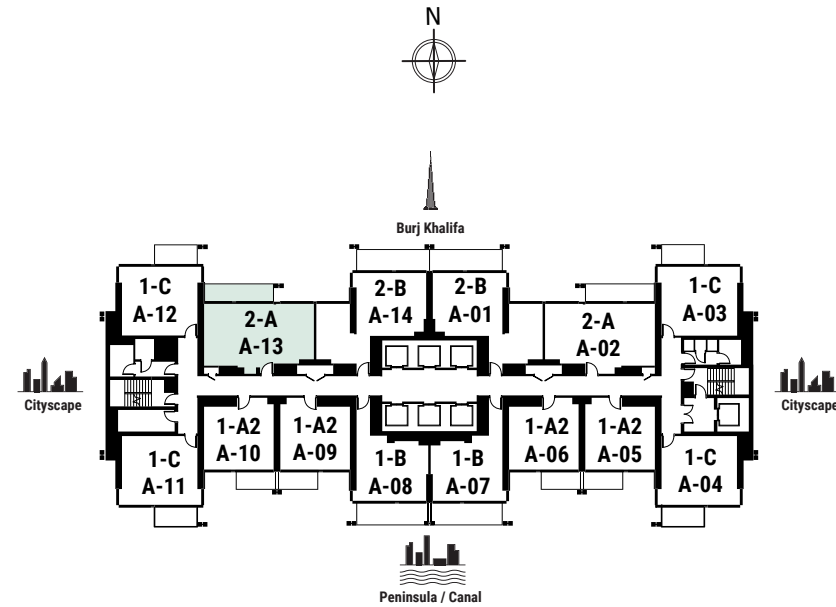

Apartment Area	66.09 m²	711 f²
Balcony Area	11.54 m²	125 f²
Total Area	77.63 m²	836 f²