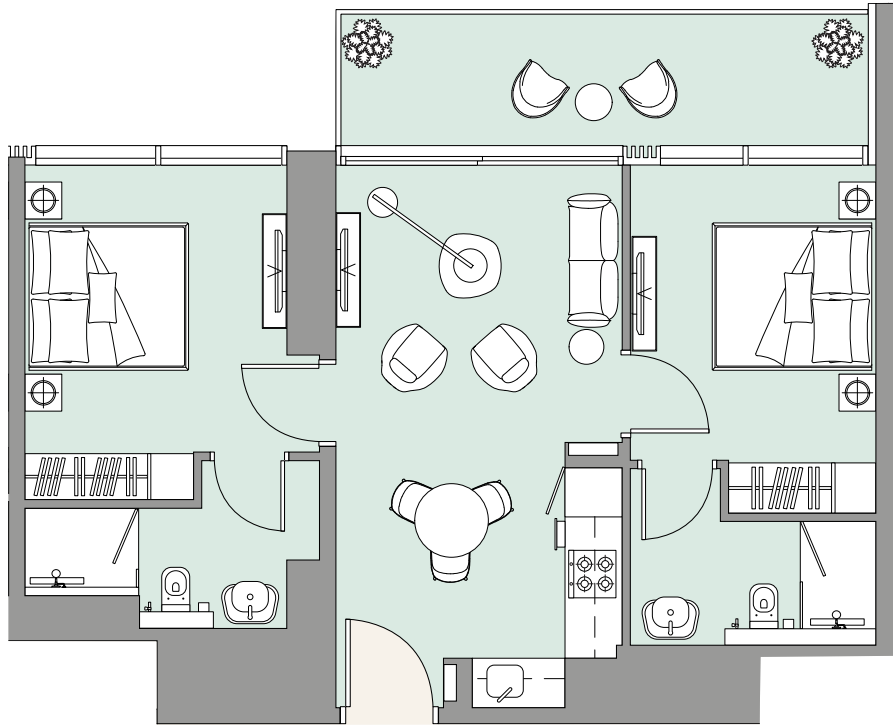

Apartment Area	66.08 m²	711 f²
Balcony Area	11.58 m²	125 f²
Total Area	77.66 m²	836 f²