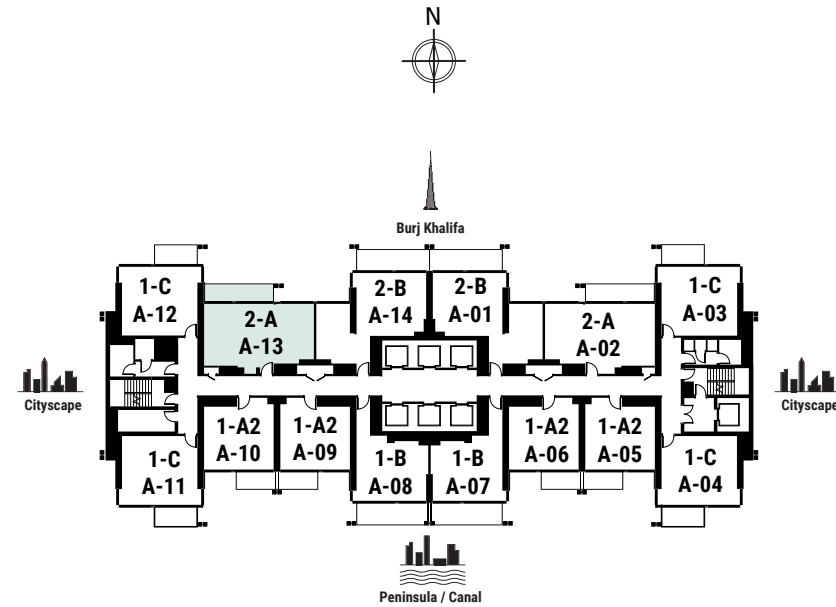

Apartment Area	66.19 m²	712 f²
Balcony Area	11.59 m²	125 f²
Total Area	77.78 m²	837 f²