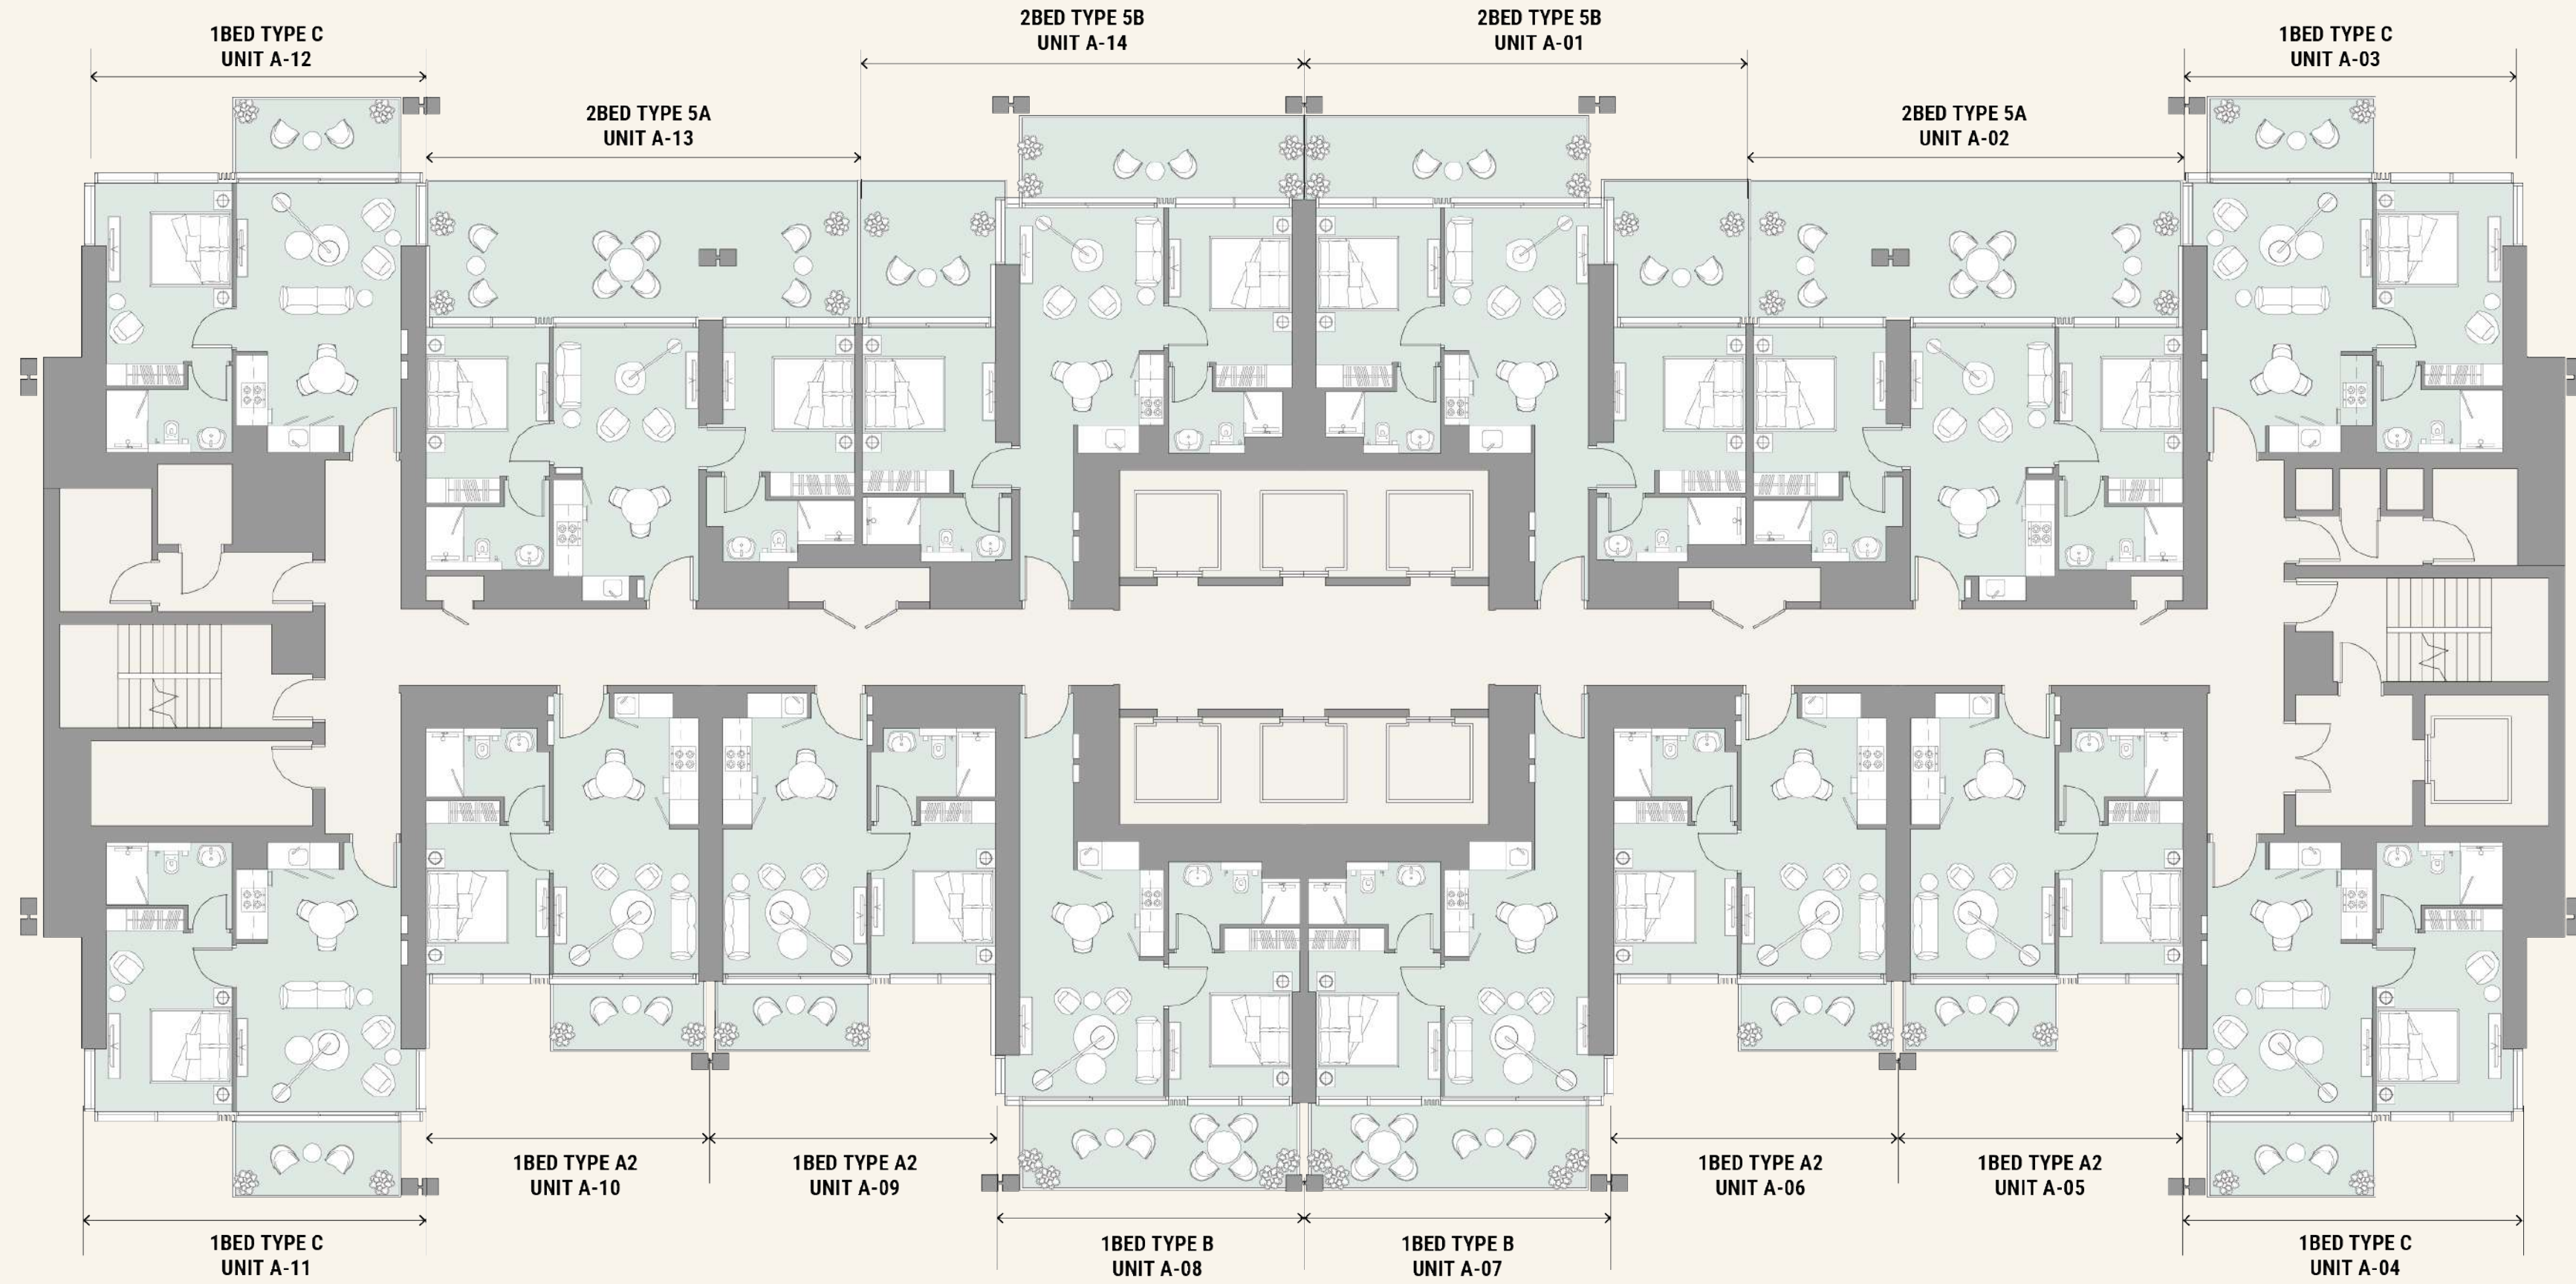

FLOOR PLAN

- 1. Lobby Entry
- 2. Yoga Deck
- 3. Lounge Area/Outdoor Seating
- 4. Community Pool
- 5. Courtyard
- 6. Pool Deck
- 7. Sunken Seating
- 8. BBQ Area
- 9. Outdoor Fitness Area
- 10. Sprint Track
- 11. Padel Court
- 12. Pickleball/Basketball
- 13. Jacuzzi

TOWER A KEYPLAN
Podium Level 4, Pool Deck

- 1. Lobby Entry
- 2. Yoga Deck
- 3. Lounge Area/Outdoor Seating
- 4. Community Pool
- 5. Courtyard
- 6. Pool Deck
- 7. Sunken Seating
- 8. BBQ Area
- 9. Outdoor Fitness Area
- 10. Sprint Track
- 11. Padel Court
- 12. Pickleball/Basketball Court
- 13. Jacuzzi

TOWER B

1BED TYPE C UNIT A-08 | 1BED TYPE A2 UNIT A-07 | 1BED TYPE A2 UNIT A-06 | 1BED TYPE B UNIT A-05 | 1BED TYPE B UNIT A-04 | 1BED TYPE A2 UNIT A-03 | 1BED TYPE A2 UNIT A-02 | 1BED TYPE C UNIT A-01

TOWER A

TOWER A KEYPLAN

Levels 6-22 & 24-45, Typical Floor

TOWER B KEYPLAN
Podium Level 4, Pool Deck

- 1. Lobby Entry
- 2. Yoga Deck
- 3. Lounge Area/Outdoor Seating
- 4. Community Pool
- 5. Courtyard
- 6. Pool Deck
- 7. Sunken Seating
- 8. BBQ Area
- 9. Outdoor Fitness Area
- 10. Sprint Track
- 11. Padel Court
- 12. Pickleball/Basketball Court
- 13. Jacuzzi