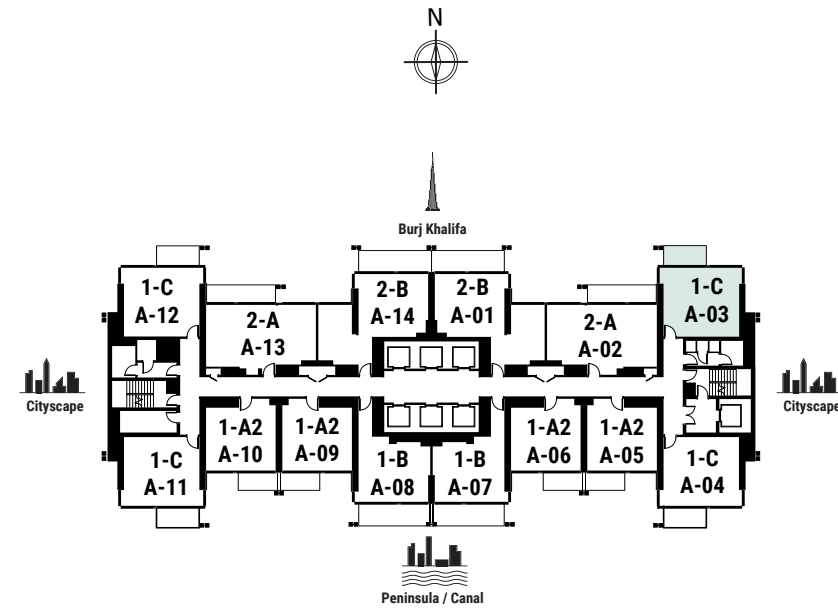

Apartment Area	69.39 m ²	747 f ²
Balcony Area	12.42 m ²	134 f ²
Total Area	81.81 m²	881 f²

Apartment Area	66.08 m ²	711 f ²
Balcony Area	11.58 m ²	125 f ²
Total Area	77.66 m²	836 f²

Apartment Area	50.75 m ²	546 f ²
Balcony Area	7.04 m ²	76 f ²
Total Area	57.79 m²	622 f²