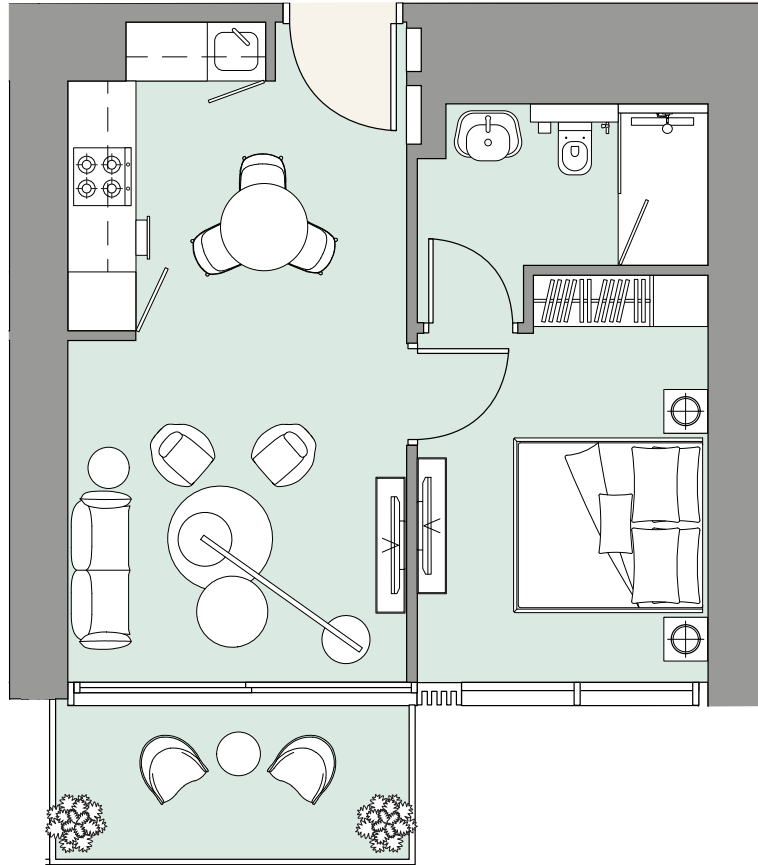

Apartment Area	45.48 m²	490 f²
Balcony Area	7.59 m²	81 f²
Total Area	53.07 m²	571 f²