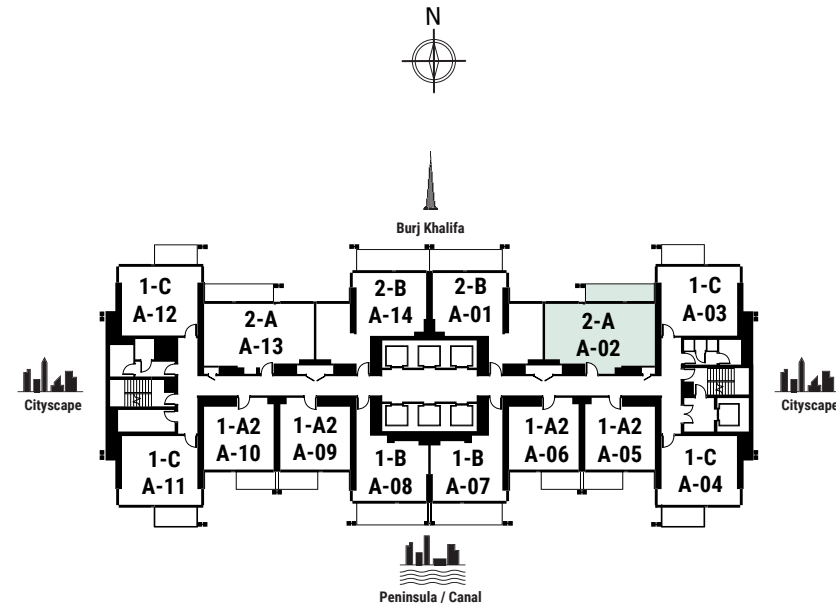

TOWER B

1BED TYPE C UNIT A-08 | 1BED TYPE A2 UNIT A-07 | 1BED TYPE A2 UNIT A-06 | 1BED TYPE B UNIT A-05 | 1BED TYPE B UNIT A-04 | 1BED TYPE A2 UNIT A-03 | 1BED TYPE A2 UNIT A-02 | 1BED TYPE C UNIT A-01

TOWER A

TOWER A KEYPLAN

Levels 6-22 & 24-45, Typical Floor

TOWER B KEYPLAN
Podium Level 4, Pool Deck

- 1. Lobby Entry
- 2. Yoga Deck
- 3. Lounge Area/Outdoor Seating
- 4. Community Pool
- 5. Courtyard
- 6. Pool Deck
- 7. Sunken Seating
- 8. BBQ Area
- 9. Outdoor Fitness Area
- 10. Sprint Track
- 11. Padel Court
- 12. Pickleball/Basketball Court
- 13. Jacuzzi

TOWER A

Burj Khalifa

Sheikh Zayed Rd.

Peninsula / Canal

Cityscape

Apartment Area	69.23 m ²	745 f ²
Balcony Area	12.42 m ²	134 f ²
Total Area	81.65 m²	879 f²

Apartment Area	66.19 m ²	712 f ²
Balcony Area	11.61 m ²	125 f ²
Total Area	77.8 m²	837 f²