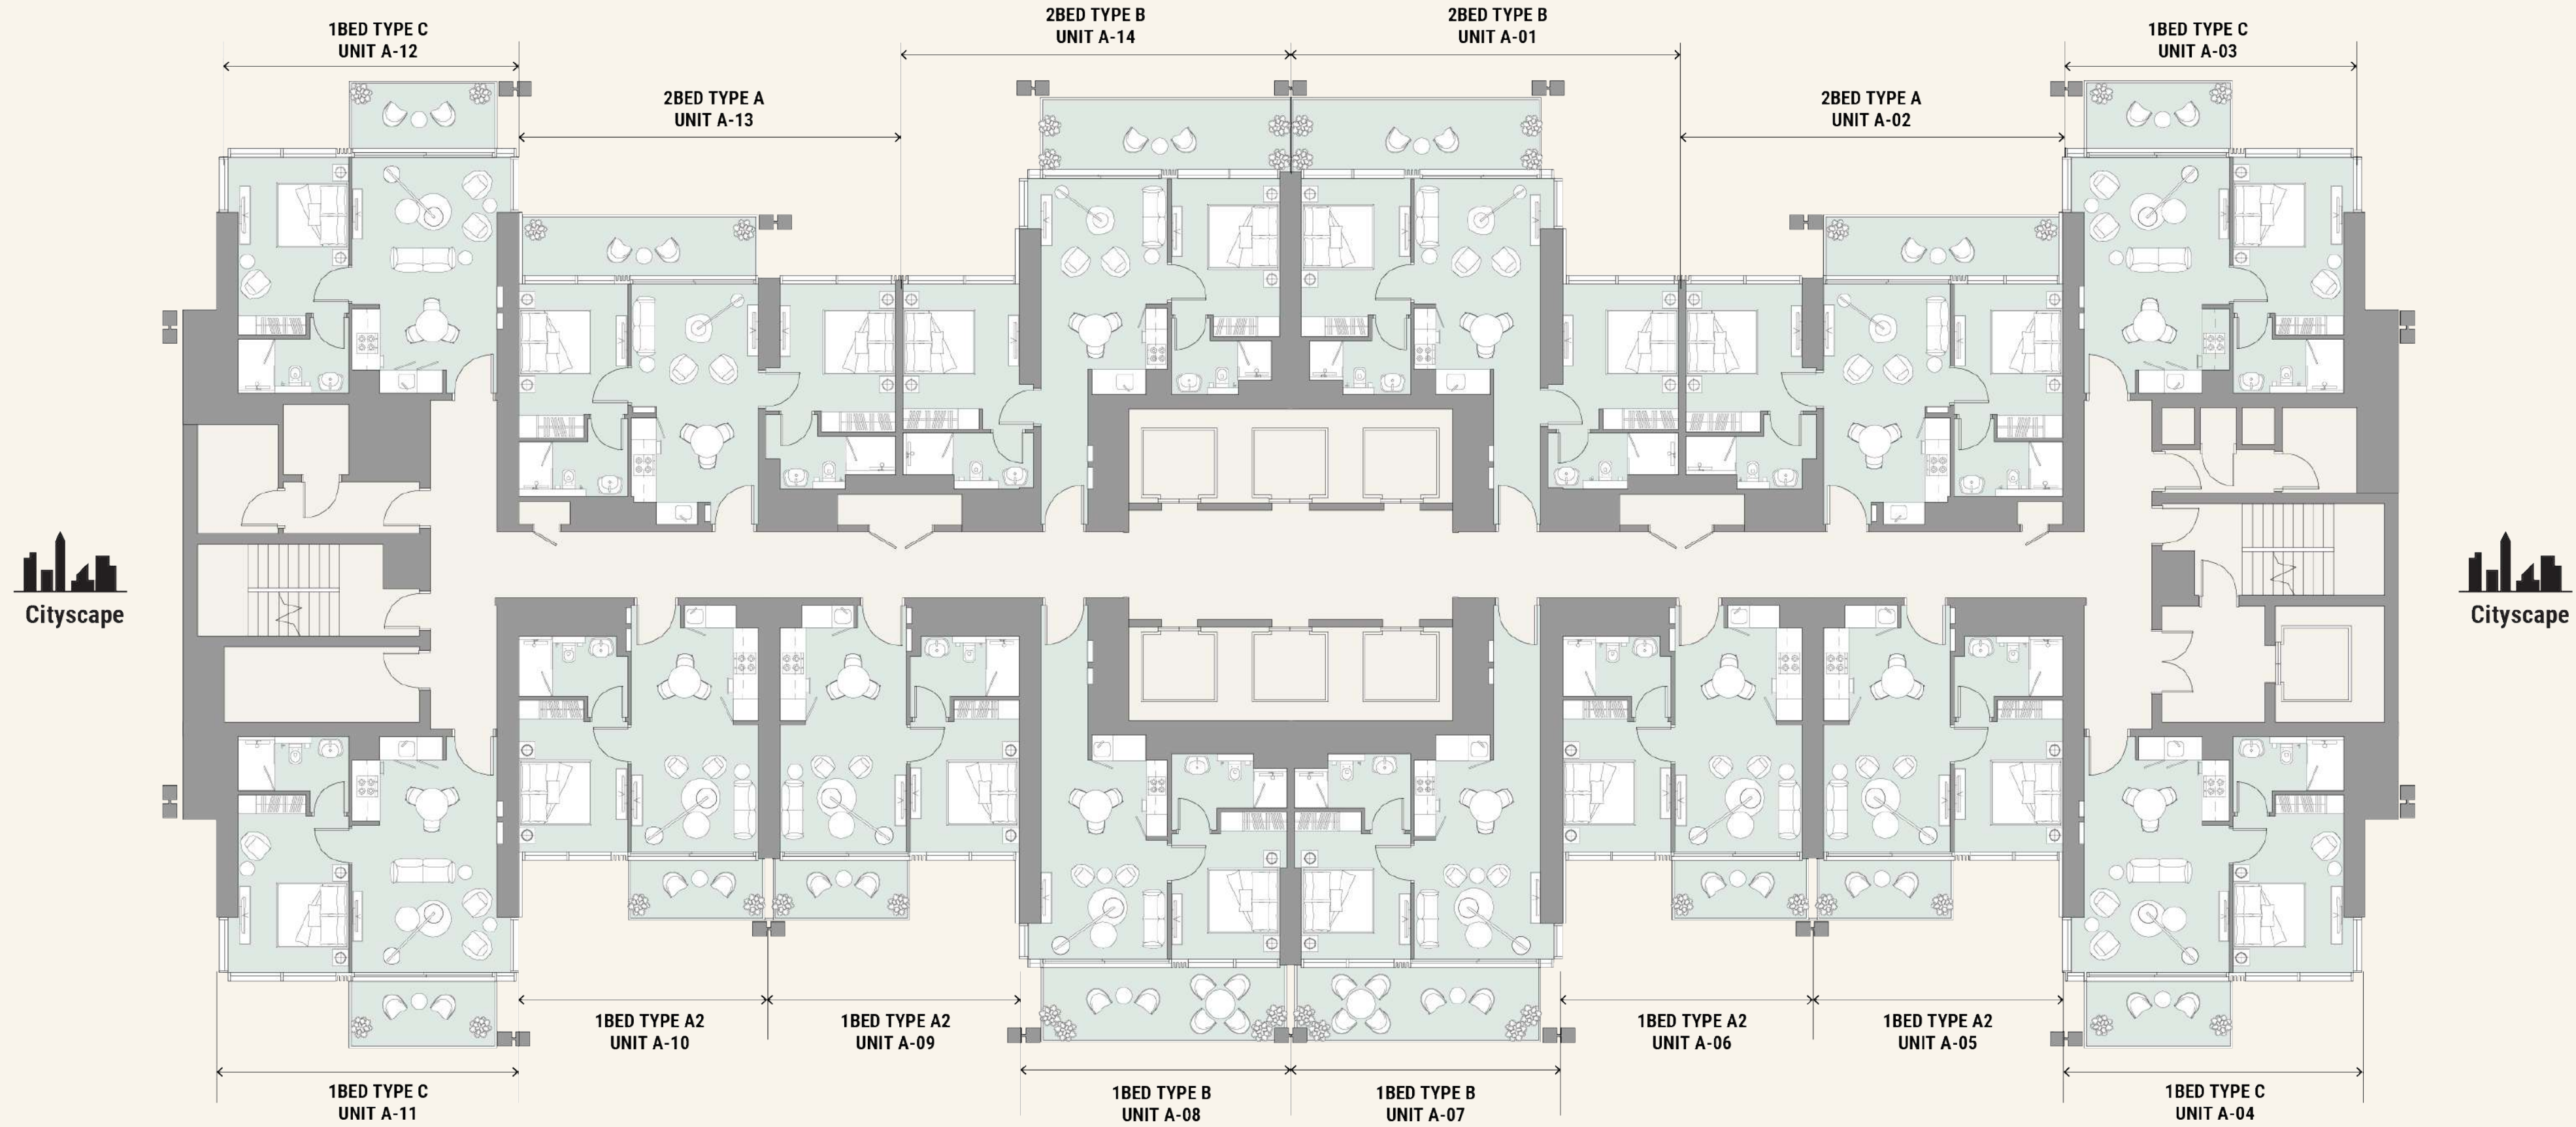

FLOOR PLAN

- 1. Lobby Entry
- 2. Yoga Deck
- 3. Lounge Area/Outdoor Seating
- 4. Community Pool
- 5. Courtyard
- 6. Pool Deck
- 7. Sunken Seating
- 8. BBQ Area
- 9. Outdoor Fitness Area
- 10. Sprint Track
- 11. Padel Court
- 12. Pickleball/Basketball
- 13. Jacuzzi

TOWER A KEYPLAN
Podium Level 4, Pool Deck

- 1. Lobby Entry
- 2. Yoga Deck
- 3. Lounge Area/Outdoor Seating
- 4. Community Pool
- 5. Courtyard
- 6. Pool Deck
- 7. Sunken Seating
- 8. BBQ Area
- 9. Outdoor Fitness Area
- 10. Sprint Track
- 11. Padel Court
- 12. Pickleball/Basketball Court
- 13. Jacuzzi

TOWER B

1BED TYPE C UNIT A-08 | 1BED TYPE A2 UNIT A-07 | 1BED TYPE A2 UNIT A-06 | 1BED TYPE B UNIT A-05 | 1BED TYPE B UNIT A-04 | 1BED TYPE A2 UNIT A-03 | 1BED TYPE A2 UNIT A-02 | 1BED TYPE C UNIT A-01

TOWER A

TOWER A KEYPLAN

Levels 6-22 & 24-45, Typical Floor

TOWER B KEYPLAN
Podium Level 4, Pool Deck

- 1. Lobby Entry
- 2. Yoga Deck
- 3. Lounge Area/Outdoor Seating
- 4. Community Pool
- 5. Courtyard
- 6. Pool Deck
- 7. Sunken Seating
- 8. BBQ Area
- 9. Outdoor Fitness Area
- 10. Sprint Track
- 11. Padel Court
- 12. Pickleball/Basketball Court
- 13. Jacuzzi