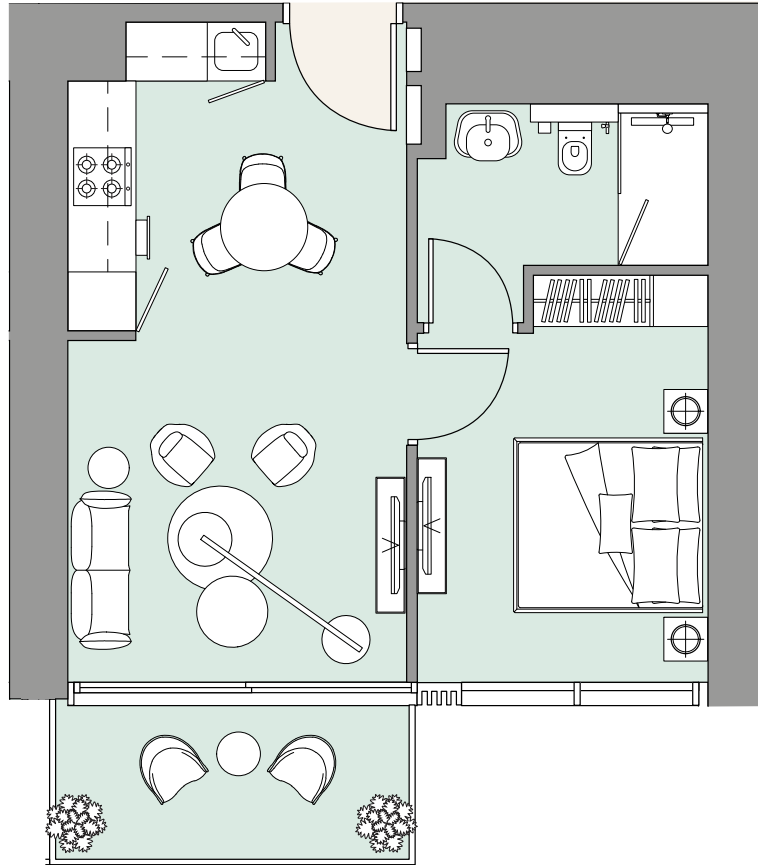

Apartment Area	45.56 m ²	490 f ²
Balcony Area	7.56 m ²	82 f ²
Total Area	53.12 m²	572 f²

Apartment Area	49.57 m ²	534 f ²
Balcony Area	13.32 m ²	143 f ²
Total Area	62.89 m²	677 f²

Apartment Area	49.57 m ²	534 f ²
Balcony Area	13.32 m ²	143 f ²
Total Area	62.89 m²	677 f²