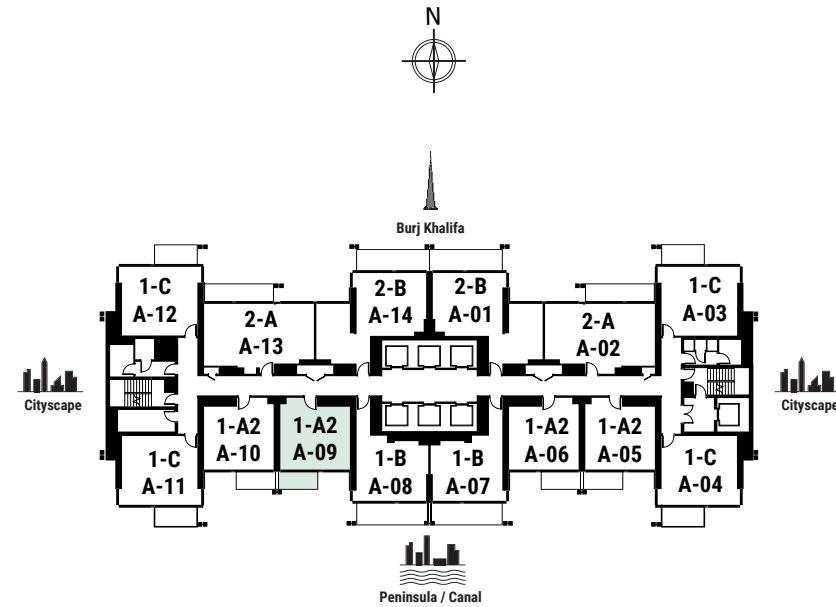

Apartment Area	45.57 m²	491 f²
Balcony Area	7.59 m²	81 f²
Total Area	53.16 m²	572 f²