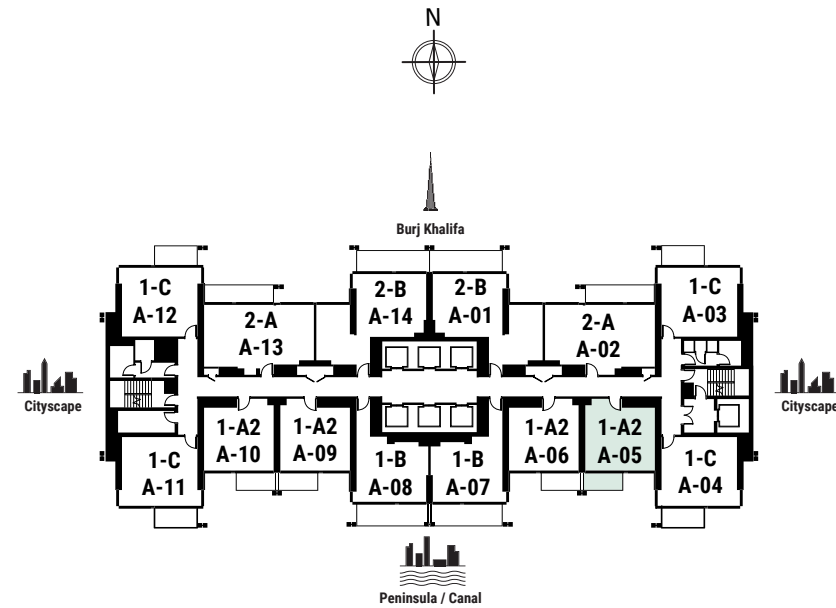

Apartment Area	45.57 m²	491 f²
Balcony Area	7.55 m²	81 f²
Total Area	53.12 m²	572 f²