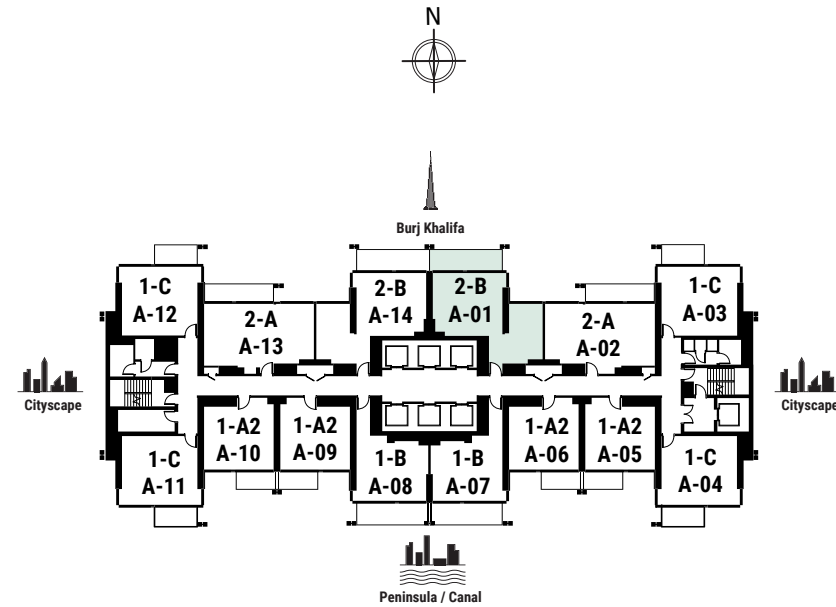

TOWER B

1BED TYPE C UNIT A-08 | 1BED TYPE A2 UNIT A-07 | 1BED TYPE A2 UNIT A-06 | 1BED TYPE B UNIT A-05 | 1BED TYPE B UNIT A-04 | 1BED TYPE A2 UNIT A-03 | 1BED TYPE A2 UNIT A-02 | 1BED TYPE C UNIT A-01

TOWER A

TOWER A KEYPLAN

Levels 6-22 & 24-45, Typical Floor

TOWER B KEYPLAN
Podium Level 4, Pool Deck

- 1. Lobby Entry
- 2. Yoga Deck
- 3. Lounge Area/Outdoor Seating
- 4. Community Pool
- 5. Courtyard
- 6. Pool Deck
- 7. Sunken Seating
- 8. BBQ Area
- 9. Outdoor Fitness Area
- 10. Sprint Track
- 11. Padel Court
- 12. Pickleball/Basketball Court
- 13. Jacuzzi

TOWER A

Burj Khalifa

Sheikh Zayed Rd.

Peninsula / Canal

Cityscape

Apartment Area	69.23 m ²	745 f ²
Balcony Area	12.42 m ²	134 f ²
Total Area	81.65 m²	879 f²

Apartment Area	66.19 m ²	712 f ²
Balcony Area	11.61 m ²	125 f ²
Total Area	77.8 m²	837 f²