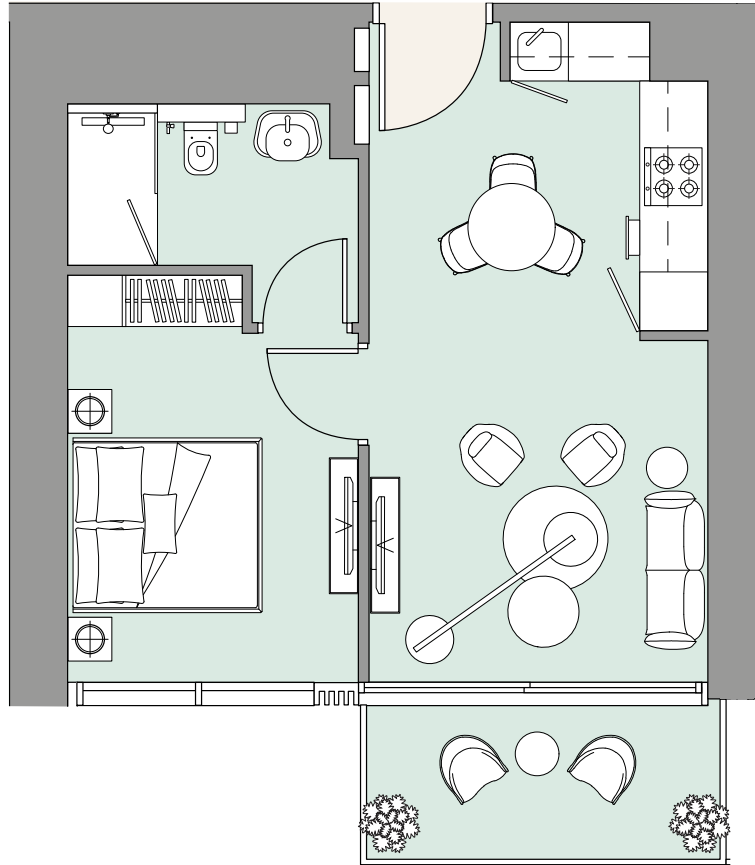

Apartment Area	50.62 m ²	545 f ²
Balcony Area	7.04 m ²	76 f ²
Total Area	57.66 m²	621 f²

Apartment Area	50.62 m ²	545 f ²
Balcony Area	7.03 m ²	76 f ²
Total Area	57.65 m²	621 f²

Apartment Area	45.57 m ²	491 f ²
Balcony Area	7.55 m ²	81 f ²
Total Area	53.12 m²	572 f²