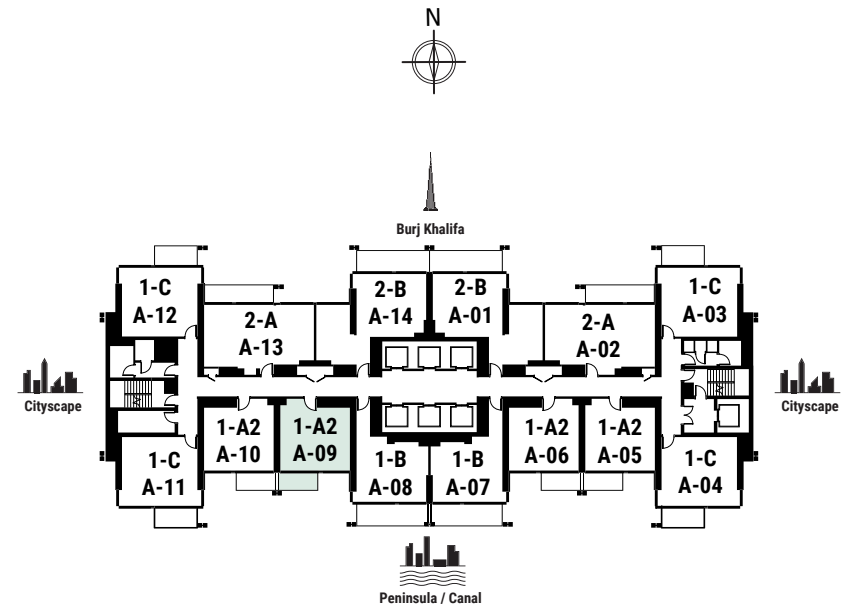

Apartment Area	45.48 m²	490 f²
Balcony Area	7.59 m²	81 f²
Total Area	53.07 m²	571 f²