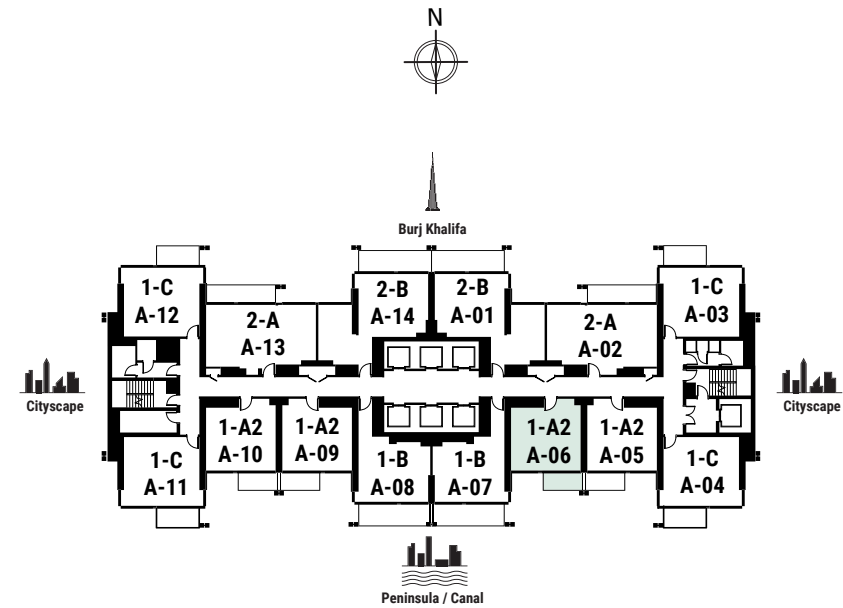

Apartment Area	45.56 m²	490 f²
Balcony Area	7.56 m²	82 f²
Total Area	53.12 m²	572 f²