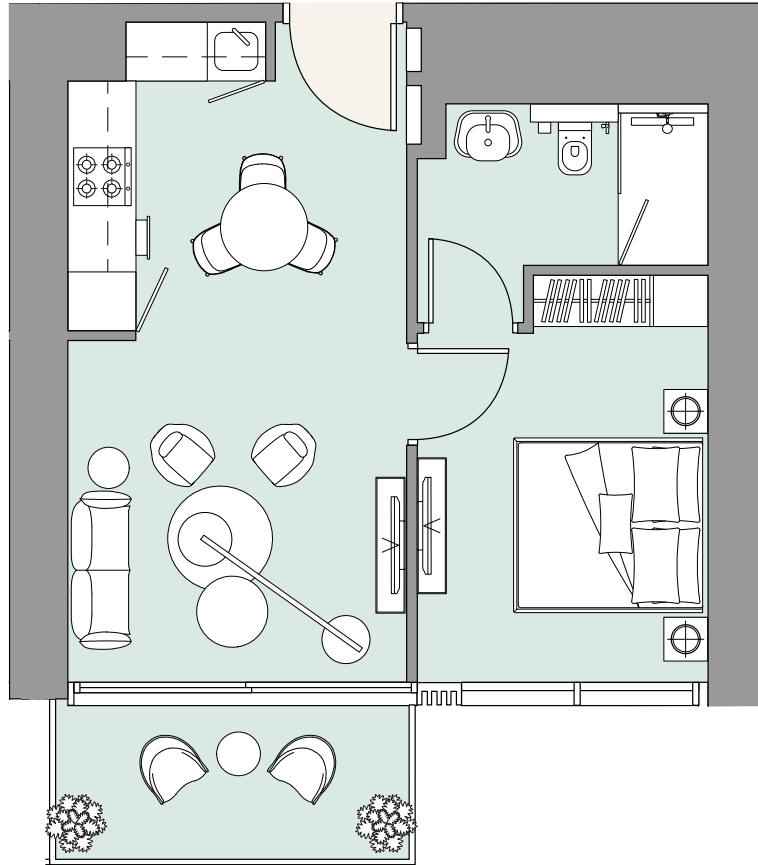

Apartment Area	45.57 m²	491 f²
Balcony Area	7.55 m²	81 f²
Total Area	53.12 m²	572 f²