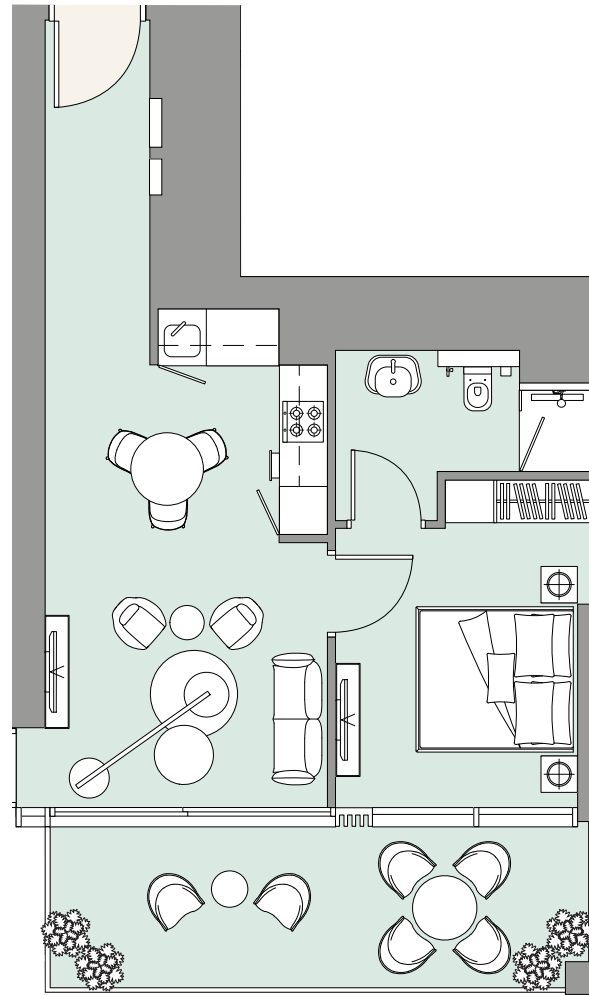

Apartment Area	50.8 m ²	547 f ²
Balcony Area	7.03 m ²	75 f ²
Total Area	57.83 m²	622 f²

Apartment Area	45.48 m ²	490 f ²
Balcony Area	7.55 m ²	81 f ²
Total Area	53.03 m²	571 f²

Apartment Area	49.86 m ²	537 f ²
Balcony Area	13.31 m ²	143 f ²
Total Area	63.17 m²	680 f²