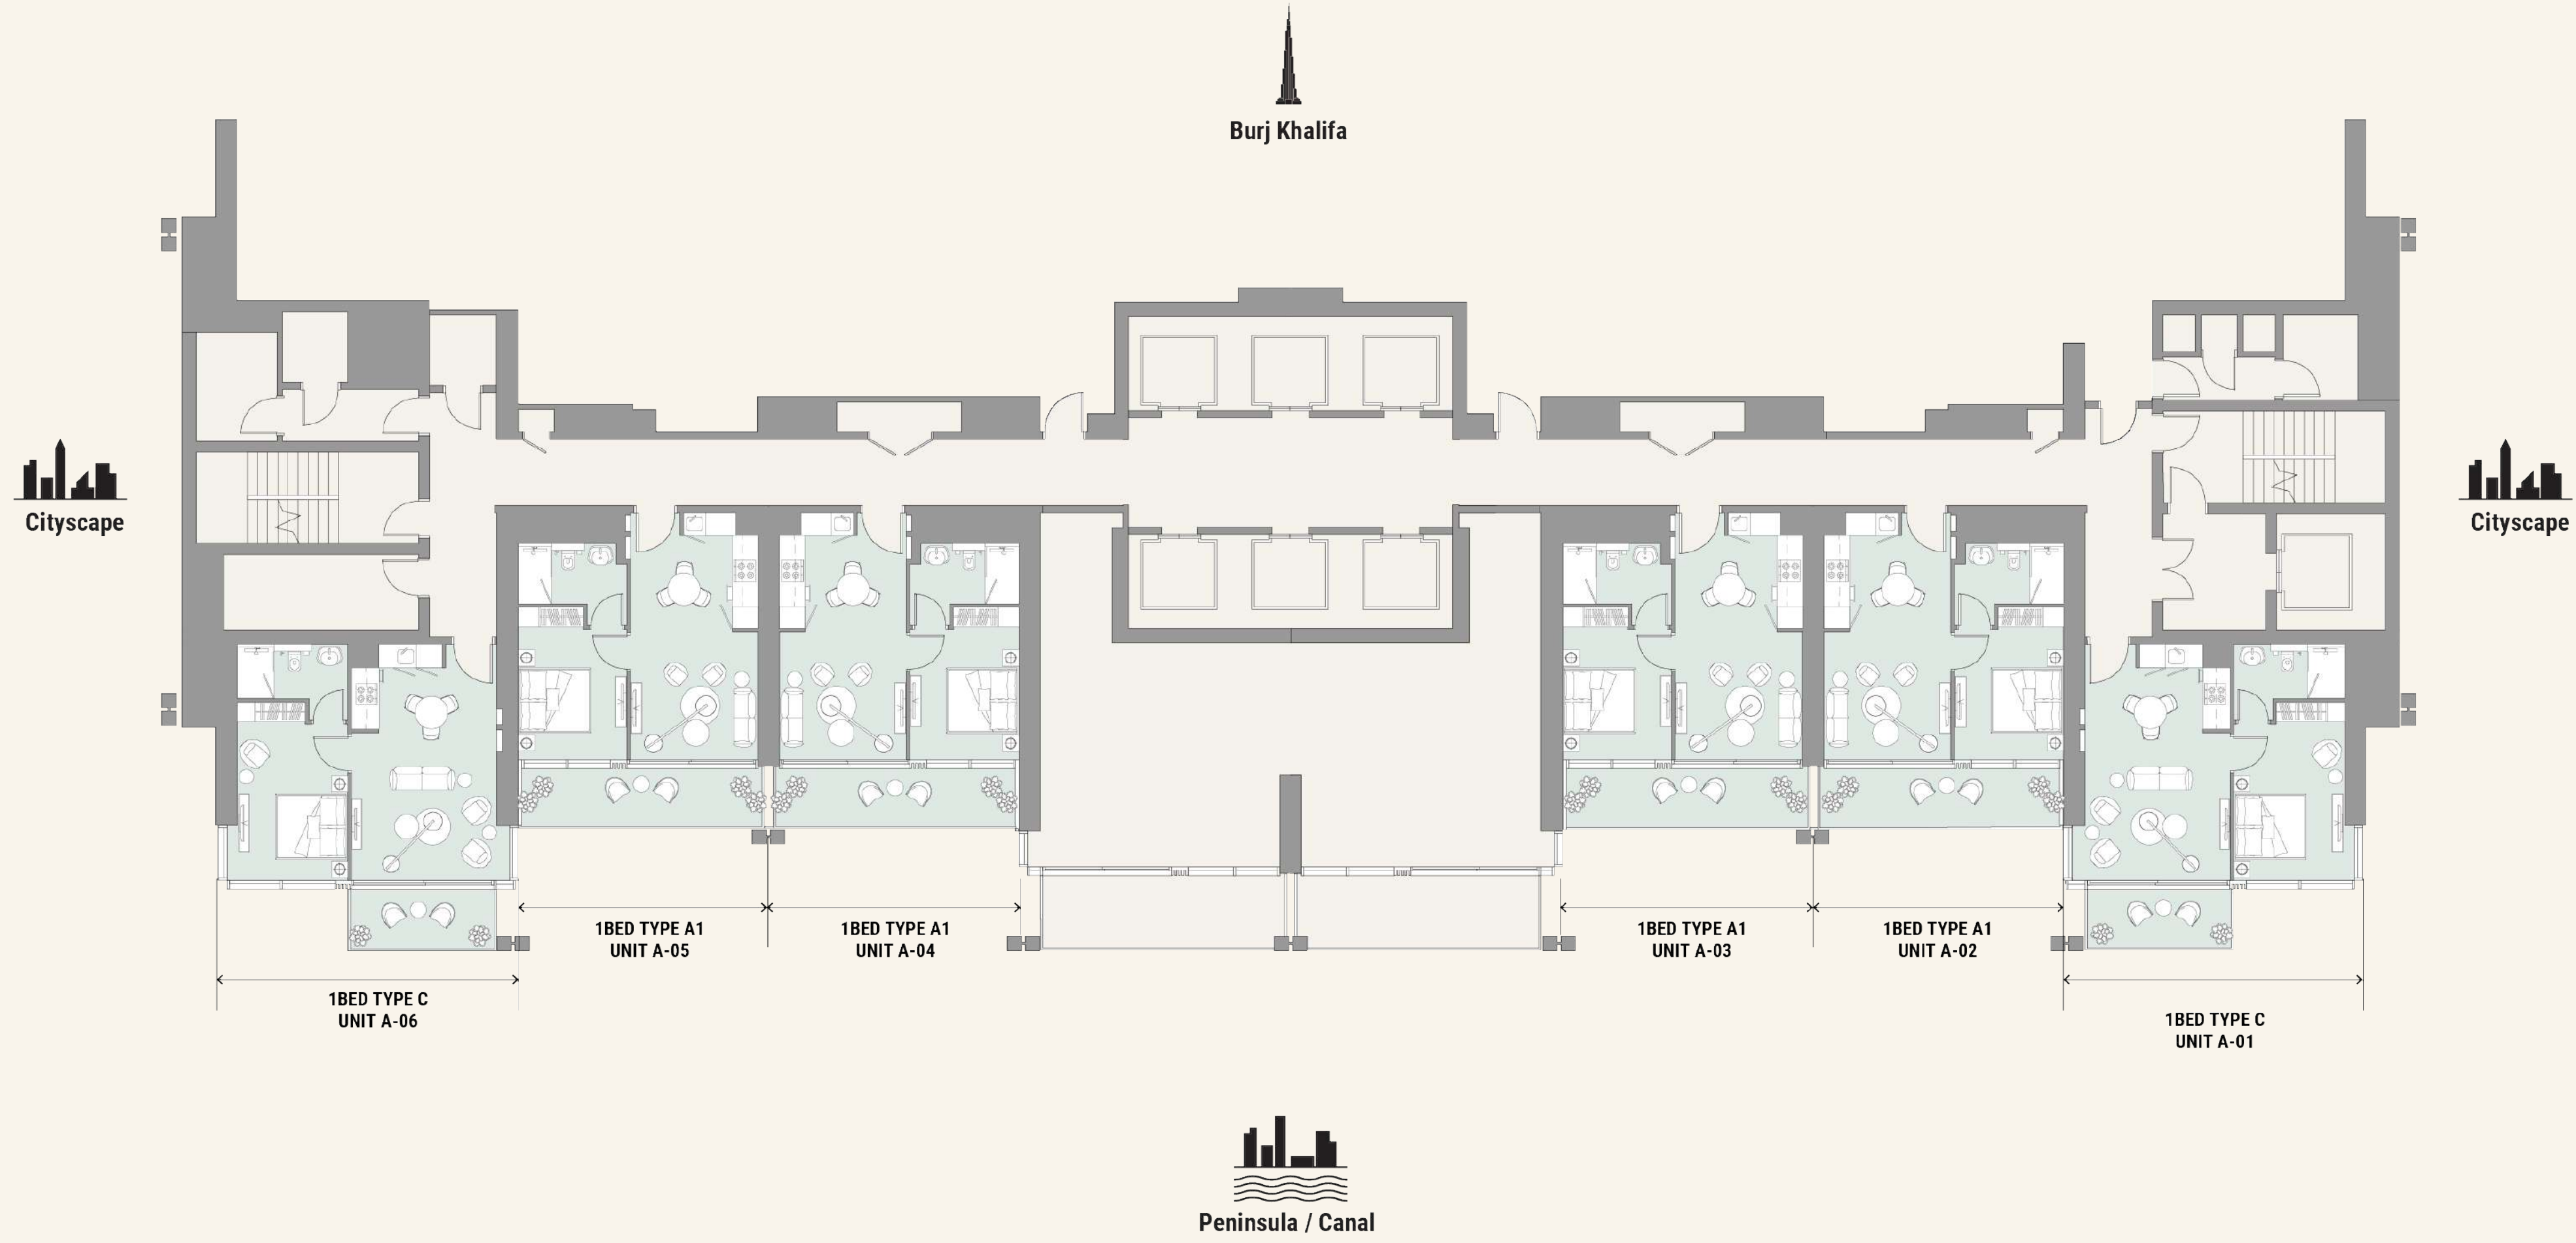

Spanning over 61,000 sq.ft., the leisure deck of the podium level offers a haven of well-being and fun for all, including a large fully equipped gymnasium, infinity pool, outdoor gym, padel courts, pickleball/basketball court, barbecue area and a selection of seating and lounge areas.

FLOOR PLAN

- 1. Lobby Entry
- 2. Yoga Deck
- 3. Lounge Area/Outdoor Seating
- 4. Community Pool
- 5. Courtyard
- 6. Pool Deck
- 7. Sunken Seating
- 8. BBQ Area
- 9. Outdoor Fitness Area
- 10. Sprint Track
- 11. Padel Court
- 12. Pickleball/Basketball
- 13. Jacuzzi

TOWER A KEYPLAN
Podium Level 4, Pool Deck

- 1. Lobby Entry
- 2. Yoga Deck
- 3. Lounge Area/Outdoor Seating
- 4. Community Pool
- 5. Courtyard
- 6. Pool Deck
- 7. Sunken Seating
- 8. BBQ Area
- 9. Outdoor Fitness Area
- 10. Sprint Track
- 11. Padel Court
- 12. Pickleball/Basketball Court
- 13. Jacuzzi

TOWER A

TOWER A KEYPLAN

Levels 6-22 & 24-45, Typical Floor

TOWER B KEYPLAN
Podium Level 4, Pool Deck

- 1. Lobby Entry
- 2. Yoga Deck
- 3. Lounge Area/Outdoor Seating
- 4. Community Pool
- 5. Courtyard
- 6. Pool Deck
- 7. Sunken Seating
- 8. BBQ Area
- 9. Outdoor Fitness Area
- 10. Sprint Track
- 11. Padel Court
- 12. Pickleball/Basketball Court
- 13. Jacuzzi