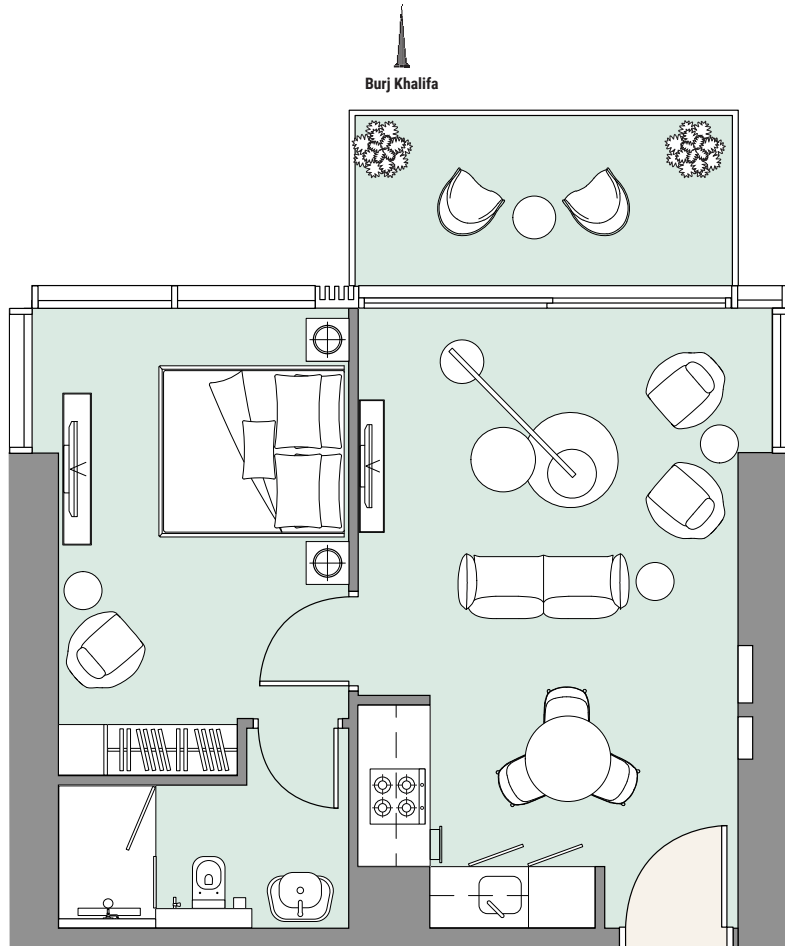

Apartment Area	50.62 m²	545 f²
Balcony Area	7.08 m²	76 f²
Total Area	57.7 m²	621 f²