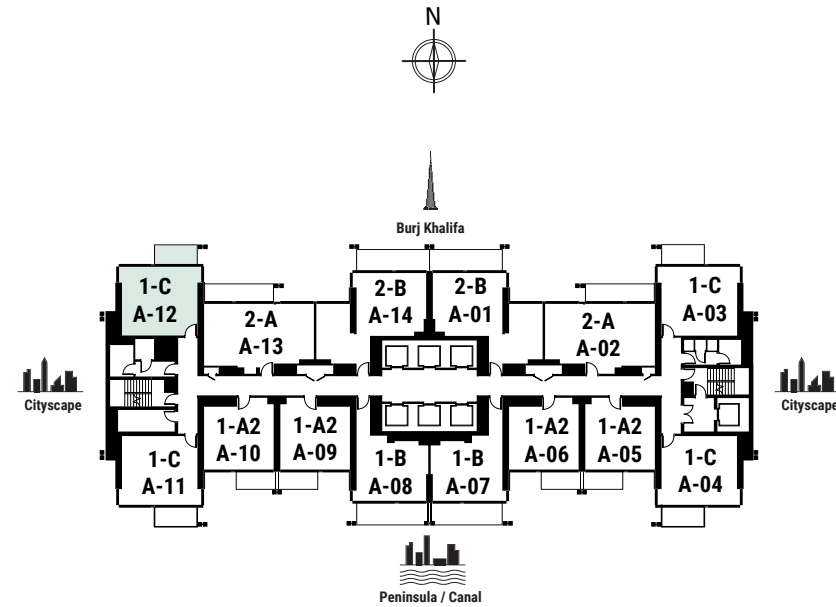

Apartment Area	50.62 m²	545 f²
Balcony Area	7.08 m²	76 f²
Total Area	57.7 m²	621 f²