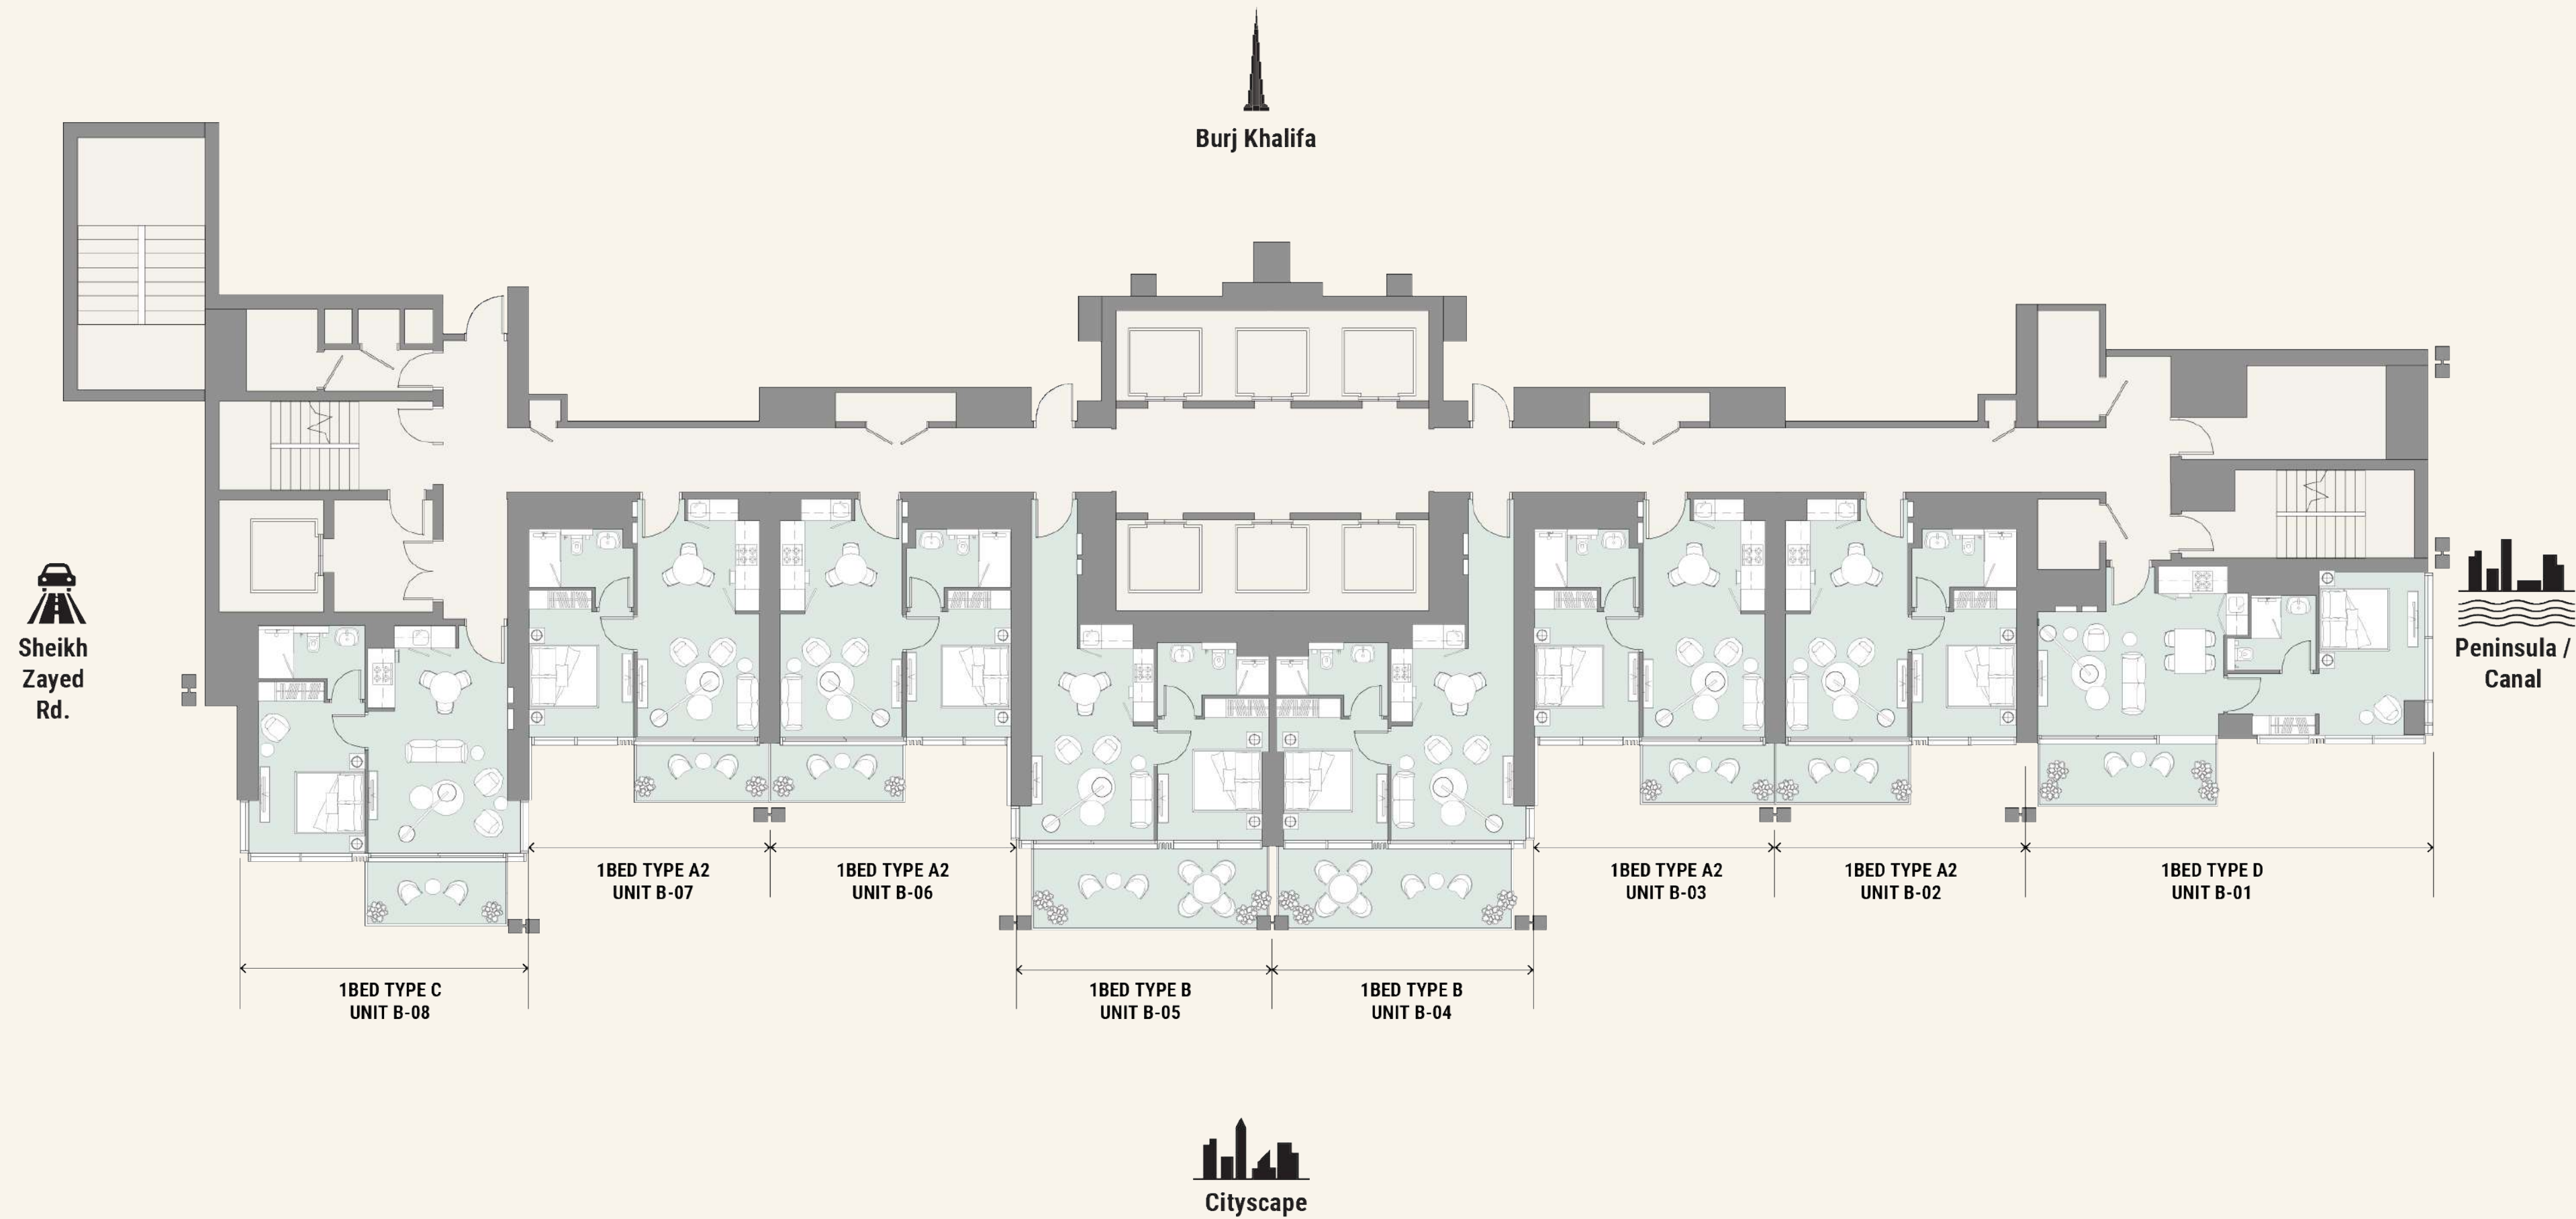

Spanning over 61,000 sq.ft., the leisure deck of the podium level offers a haven of well-being and fun for all, including a large fully equipped gymnasium, infinity pool, outdoor gym, padel courts, pickleball/basketball court, barbecue area and a selection of seating and lounge areas.

FLOOR PLAN

- 1. Lobby Entry
- 2. Yoga Deck
- 3. Lounge Area/Outdoor Seating
- 4. Community Pool
- 5. Courtyard
- 6. Pool Deck
- 7. Sunken Seating
- 8. BBQ Area
- 9. Outdoor Fitness Area
- 10. Sprint Track
- 11. Padel Court
- 12. Pickleball/Basketball
- 13. Jacuzzi

TOWER B

1BED TYPE C UNIT A-08 | 1BED TYPE A2 UNIT A-07 | 1BED TYPE A2 UNIT A-06 | 1BED TYPE B UNIT A-05 | 1BED TYPE B UNIT A-04 | 1BED TYPE A2 UNIT A-03 | 1BED TYPE A2 UNIT A-02 | 1BED TYPE C UNIT A-01

TOWER A

TOWER A KEYPLAN

Levels 6-22 & 24-45, Typical Floor

TOWER B KEYPLAN
Podium Level 4, Pool Deck

- 1. Lobby Entry
- 2. Yoga Deck
- 3. Lounge Area/Outdoor Seating
- 4. Community Pool
- 5. Courtyard
- 6. Pool Deck
- 7. Sunken Seating
- 8. BBQ Area
- 9. Outdoor Fitness Area
- 10. Sprint Track
- 11. Padel Court
- 12. Pickleball/Basketball Court
- 13. Jacuzzi