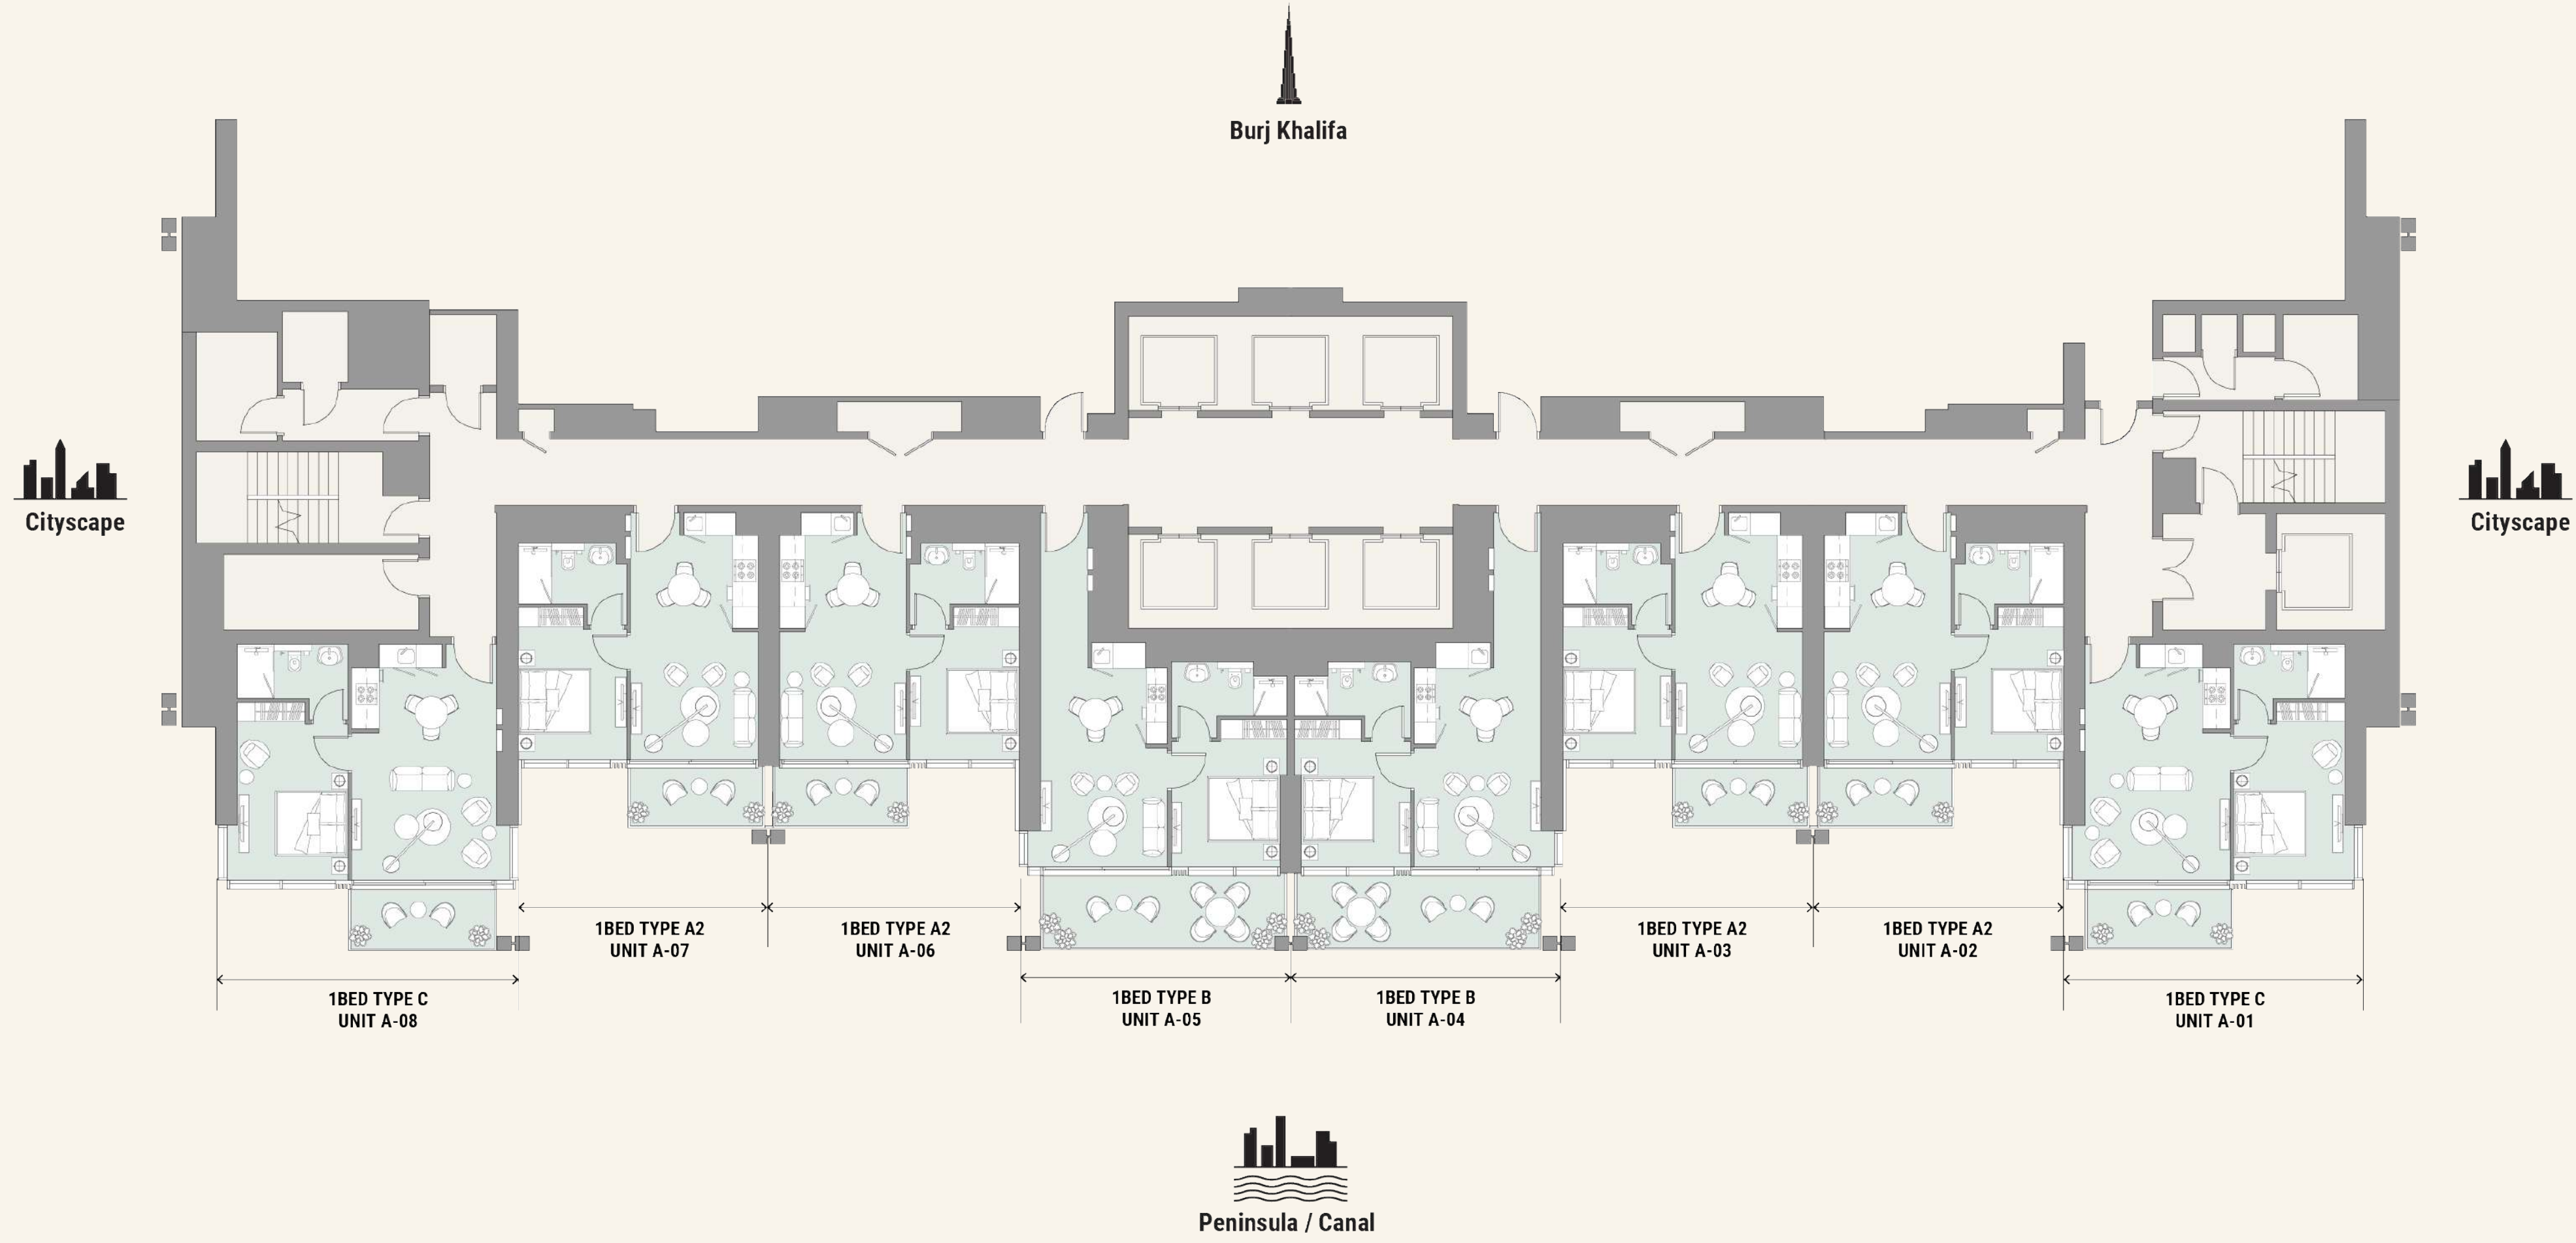

Spanning over 61,000 sq.ft., the leisure deck of the podium level offers a haven of well-being and fun for all, including a large fully equipped gymnasium, infinity pool, outdoor gym, padel courts, pickleball/basketball court, barbecue area and a selection of seating and lounge areas.

FLOOR PLAN

- 1. Lobby Entry
- 2. Yoga Deck
- 3. Lounge Area/Outdoor Seating
- 4. Community Pool
- 5. Courtyard
- 6. Pool Deck
- 7. Sunken Seating
- 8. BBQ Area
- 9. Outdoor Fitness Area
- 10. Sprint Track
- 11. Padel Court
- 12. Pickleball/Basketball
- 13. Jacuzzi

TOWER A KEYPLAN
Podium Level 4, Pool Deck

- 1. Lobby Entry
- 2. Yoga Deck
- 3. Lounge Area/Outdoor Seating
- 4. Community Pool
- 5. Courtyard
- 6. Pool Deck
- 7. Sunken Seating
- 8. BBQ Area
- 9. Outdoor Fitness Area
- 10. Sprint Track
- 11. Padel Court
- 12. Pickleball/Basketball Court
- 13. Jacuzzi

TOWER A

TOWER A KEYPLAN

Levels 6-22 & 24-45, Typical Floor

TOWER B KEYPLAN
Podium Level 4, Pool Deck

- 1. Lobby Entry
- 2. Yoga Deck
- 3. Lounge Area/Outdoor Seating
- 4. Community Pool
- 5. Courtyard
- 6. Pool Deck
- 7. Sunken Seating
- 8. BBQ Area
- 9. Outdoor Fitness Area
- 10. Sprint Track
- 11. Padel Court
- 12. Pickleball/Basketball Court
- 13. Jacuzzi