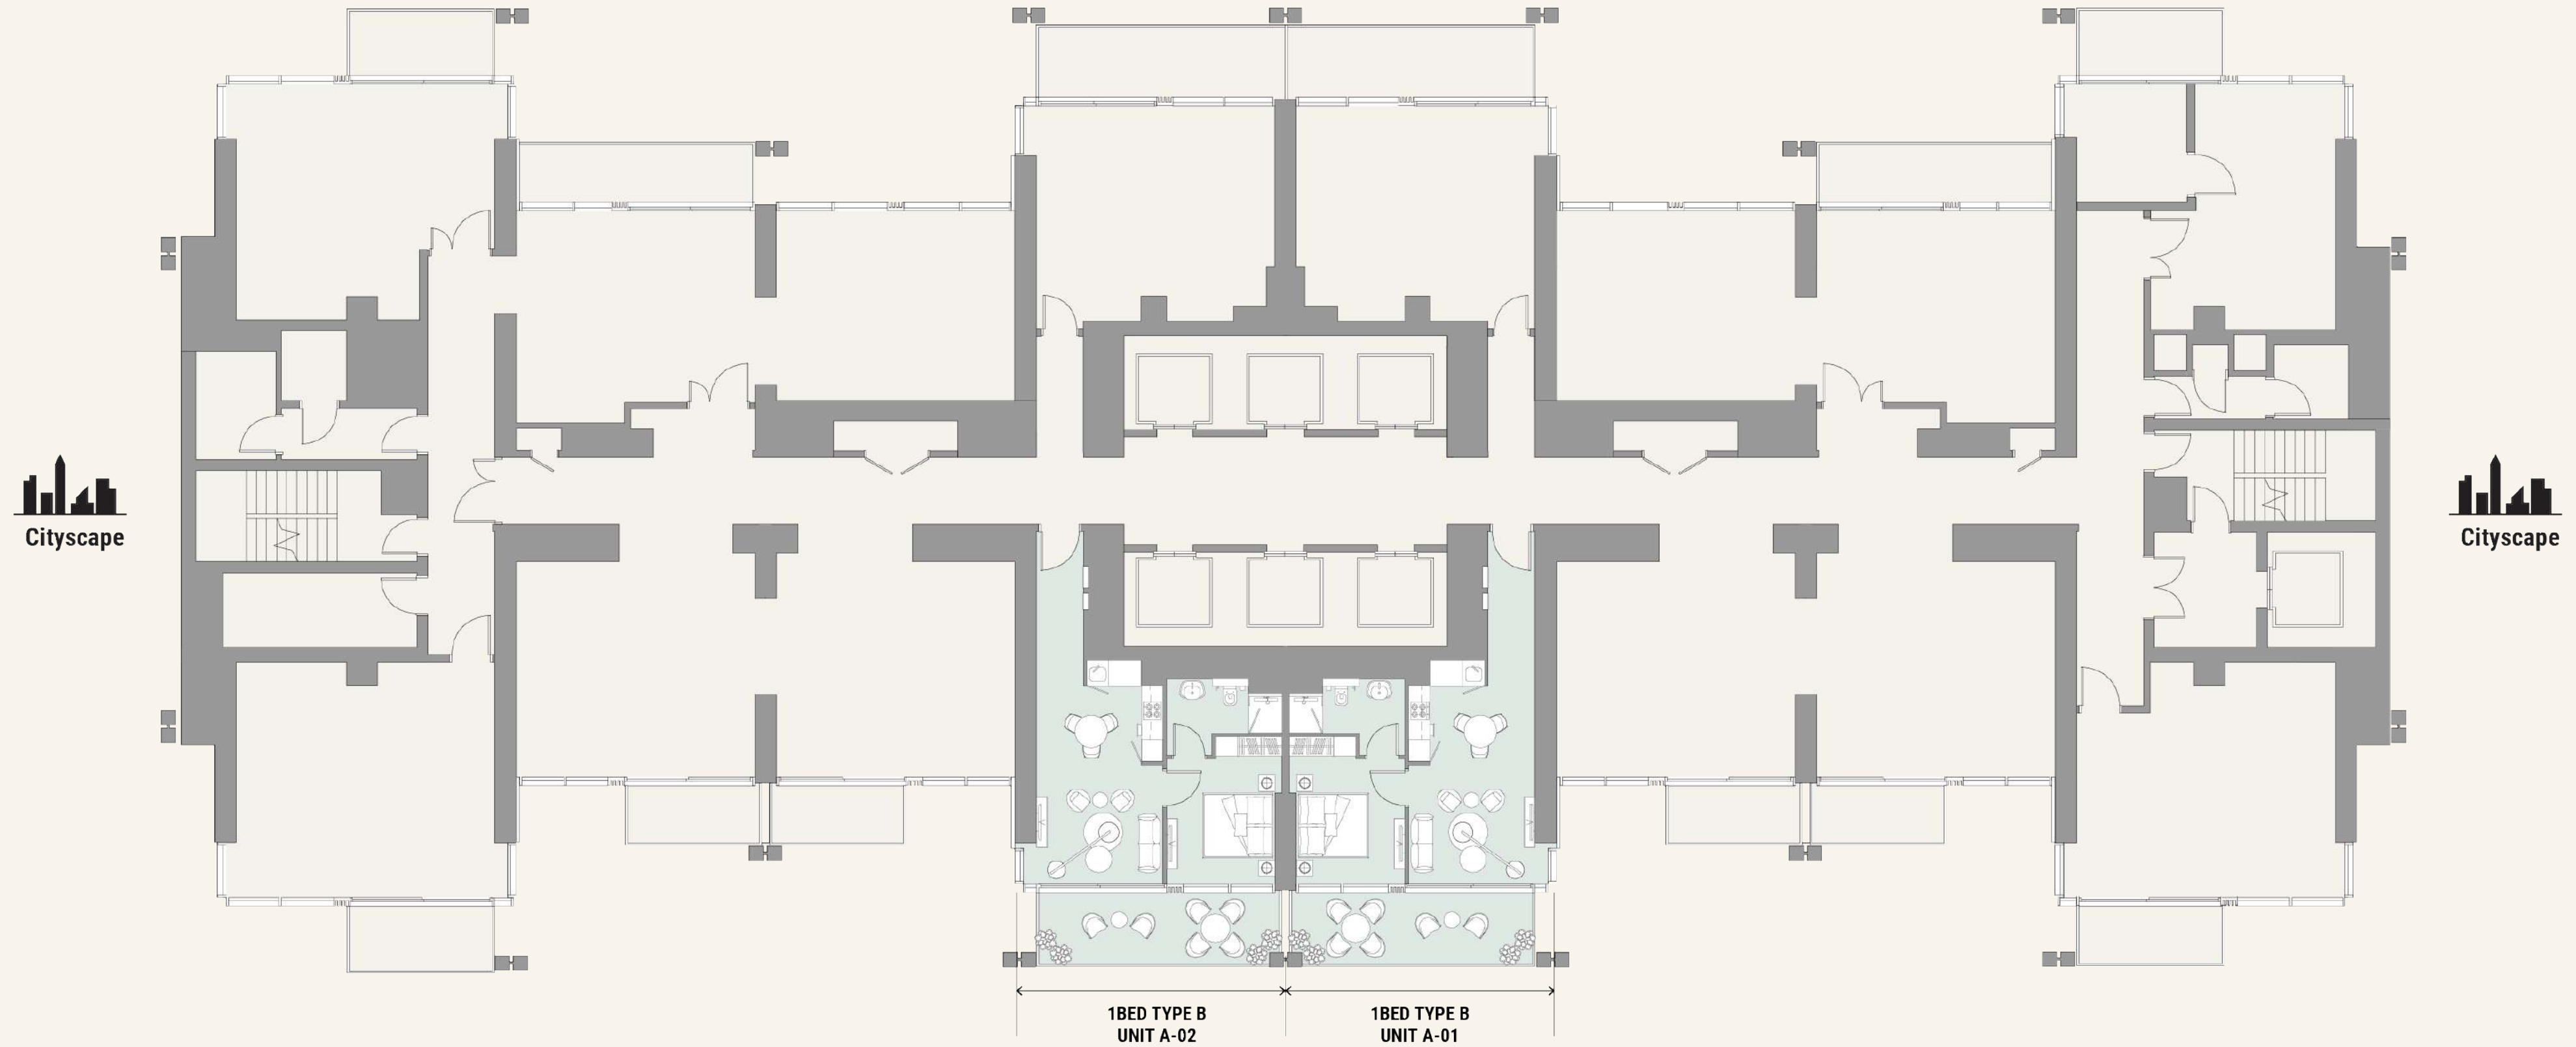

TOWER B

1BED TYPE C UNIT A-08 | 1BED TYPE A2 UNIT A-07 | 1BED TYPE A2 UNIT A-06 | 1BED TYPE B UNIT A-05 | 1BED TYPE B UNIT A-04 | 1BED TYPE A2 UNIT A-03 | 1BED TYPE A2 UNIT A-02 | 1BED TYPE C UNIT A-01

TOWER A

TOWER A KEYPLAN

Levels 6-22 & 24-45, Typical Floor

TOWER B KEYPLAN
Podium Level 4, Pool Deck

- 1. Lobby Entry
- 2. Yoga Deck
- 3. Lounge Area/Outdoor Seating
- 4. Community Pool
- 5. Courtyard
- 6. Pool Deck
- 7. Sunken Seating
- 8. BBQ Area
- 9. Outdoor Fitness Area
- 10. Sprint Track
- 11. Padel Court
- 12. Pickleball/Basketball Court
- 13. Jacuzzi