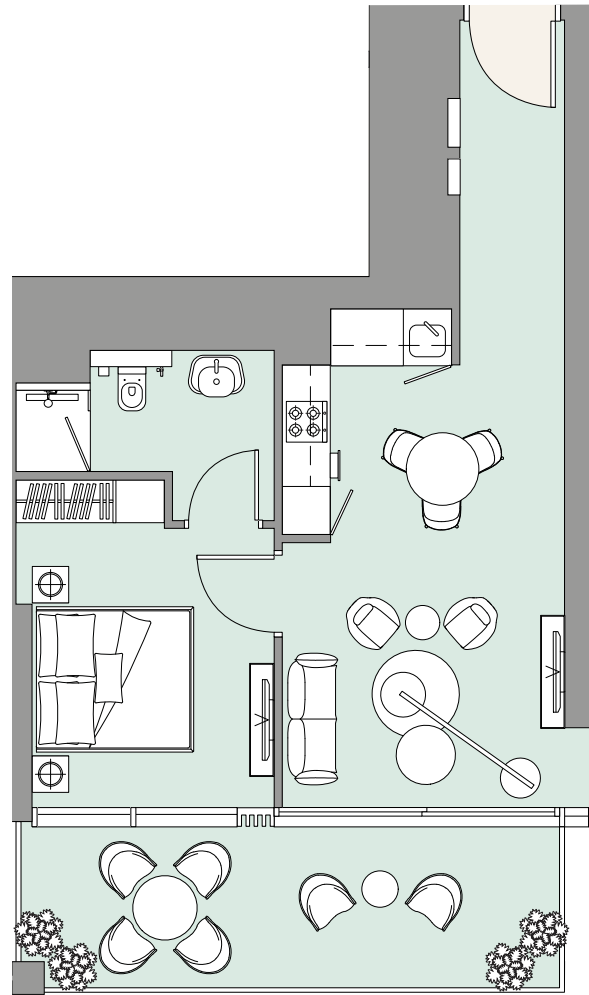

Apartment Area	49.57 m²	534 f²
Balcony Area	13.32 m²	143 f²
Total Area	62.89 m²	677 f²