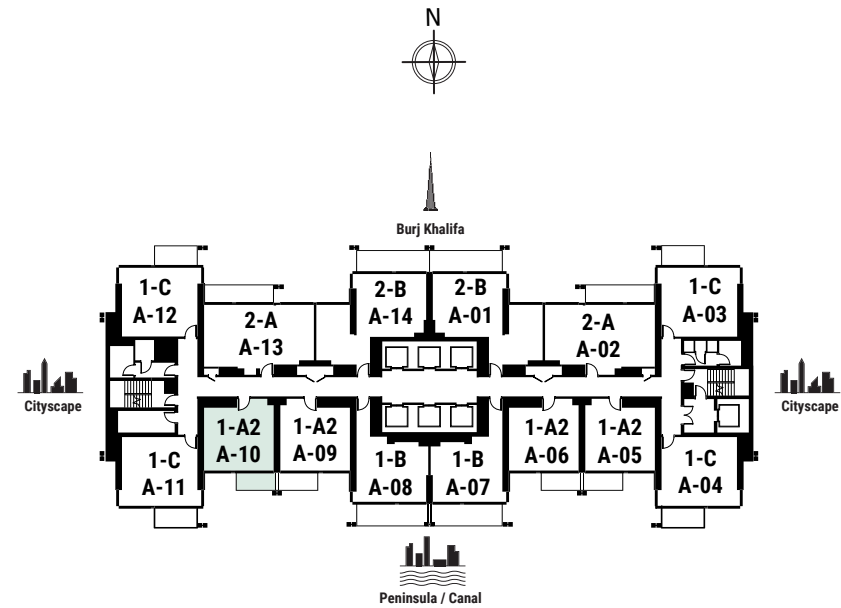

Peninsula / Canal

Apartment Area	45.57 m²	491 f²
Balcony Area	7.59 m²	81 f²
Total Area	53.16 m²	572 f²