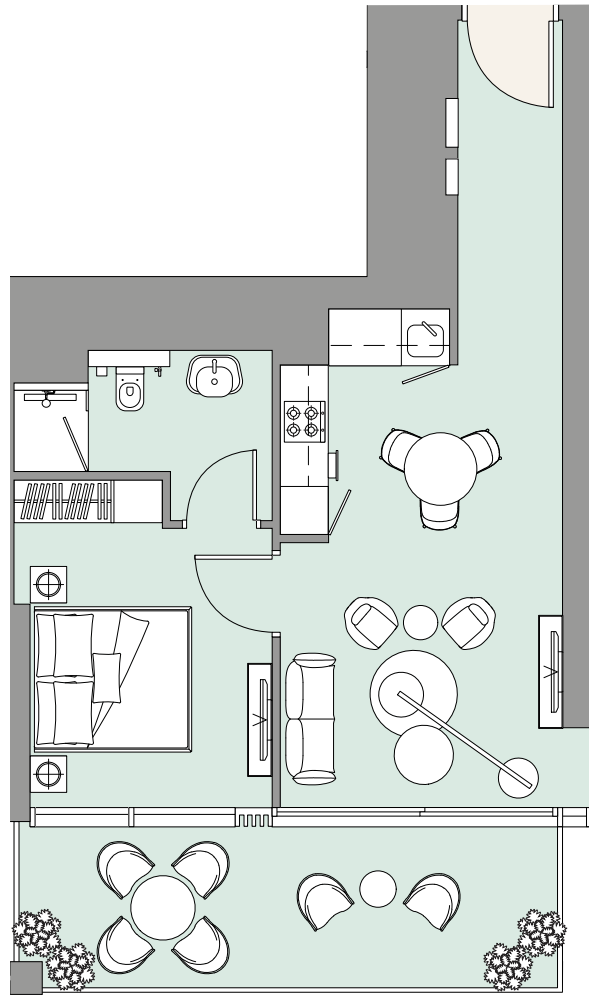

Apartment Area	49.86 m²	537 f²
Balcony Area	13.31 m²	143 f²
Total Area	63.17 m²	680 f²