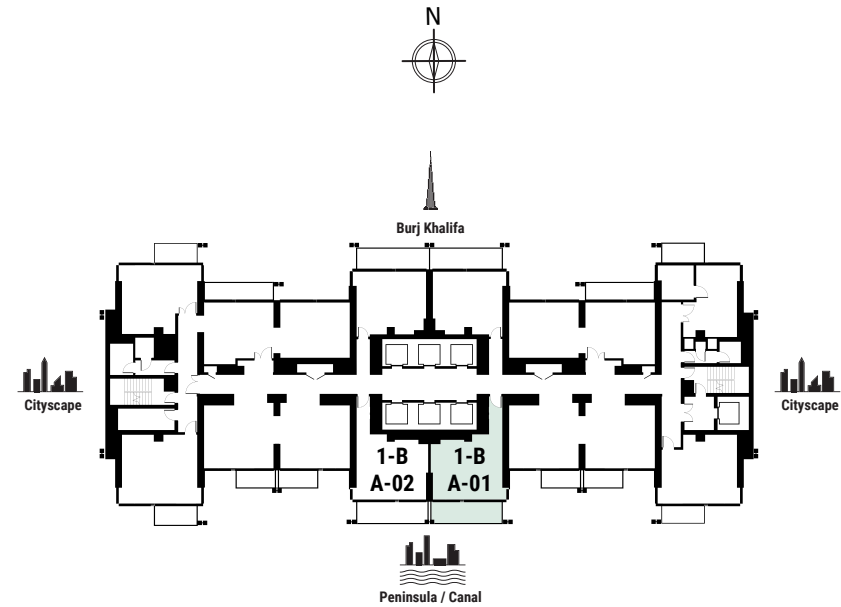

Apartment Area	49.57 m²	534 f²
Balcony Area	13.32 m²	143 f²
Total Area	62.89 m²	677 f²