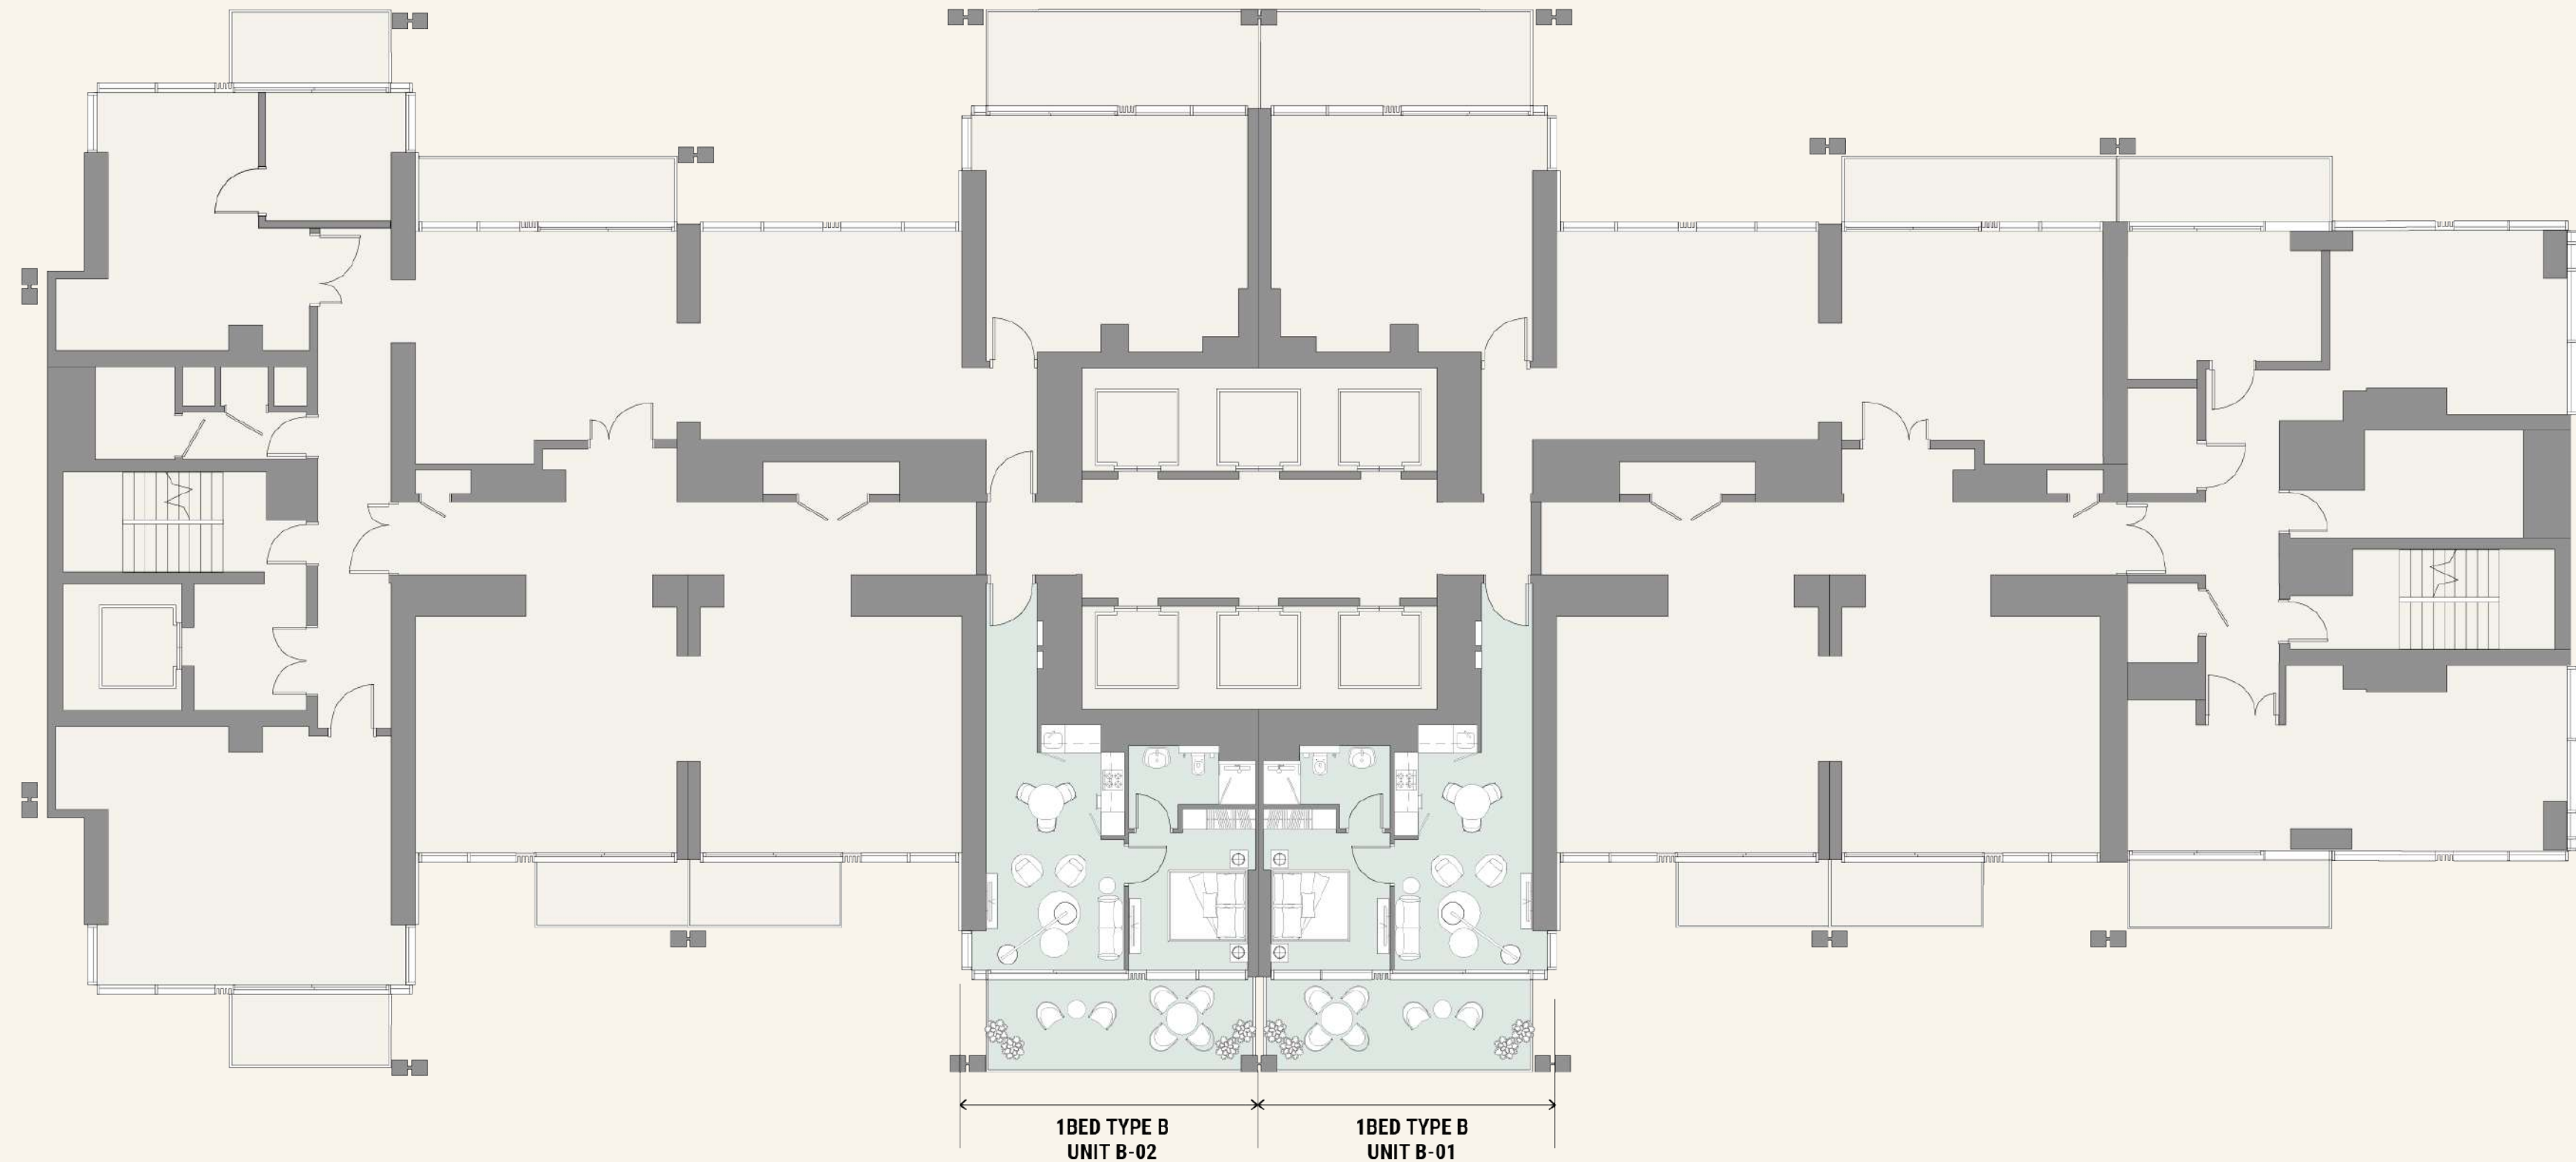

TOWER B

1BED TYPE C UNIT A-08 | 1BED TYPE A2 UNIT A-07 | 1BED TYPE A2 UNIT A-06 | 1BED TYPE B UNIT A-05 | 1BED TYPE B UNIT A-04 | 1BED TYPE A2 UNIT A-03 | 1BED TYPE A2 UNIT A-02 | 1BED TYPE C UNIT A-01

TOWER A

TOWER A KEYPLAN

Levels 6-22 & 24-45, Typical Floor

TOWER B KEYPLAN
Podium Level 4, Pool Deck

- 1. Lobby Entry
- 2. Yoga Deck
- 3. Lounge Area/Outdoor Seating
- 4. Community Pool
- 5. Courtyard
- 6. Pool Deck
- 7. Sunken Seating
- 8. BBQ Area
- 9. Outdoor Fitness Area
- 10. Sprint Track
- 11. Padel Court
- 12. Pickleball/Basketball Court
- 13. Jacuzzi

TOWER A

Burj Khalifa

Sheikh Zayed Rd.

Peninsula / Canal

Cityscape

Apartment Area	69.23 m ²	745 f ²
Balcony Area	12.42 m ²	134 f ²
Total Area	81.65 m²	879 f²

Apartment Area	66.19 m ²	712 f ²
Balcony Area	11.61 m ²	125 f ²
Total Area	77.8 m²	837 f²