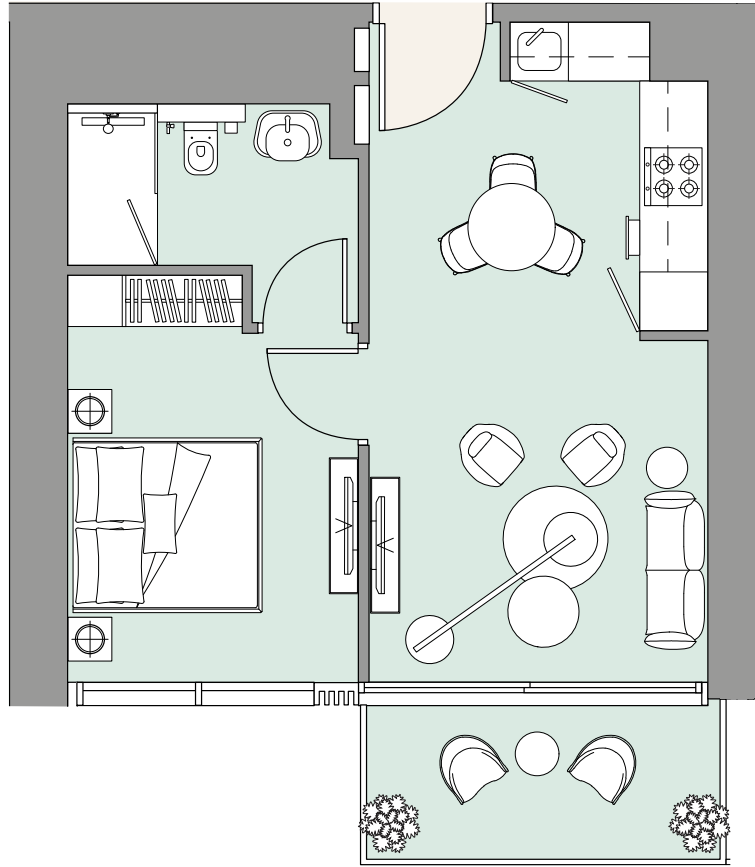

Apartment Area	45.48 m²	490 f²
Balcony Area	7.55 m²	81 f²
Total Area	53.03 m²	571 f²