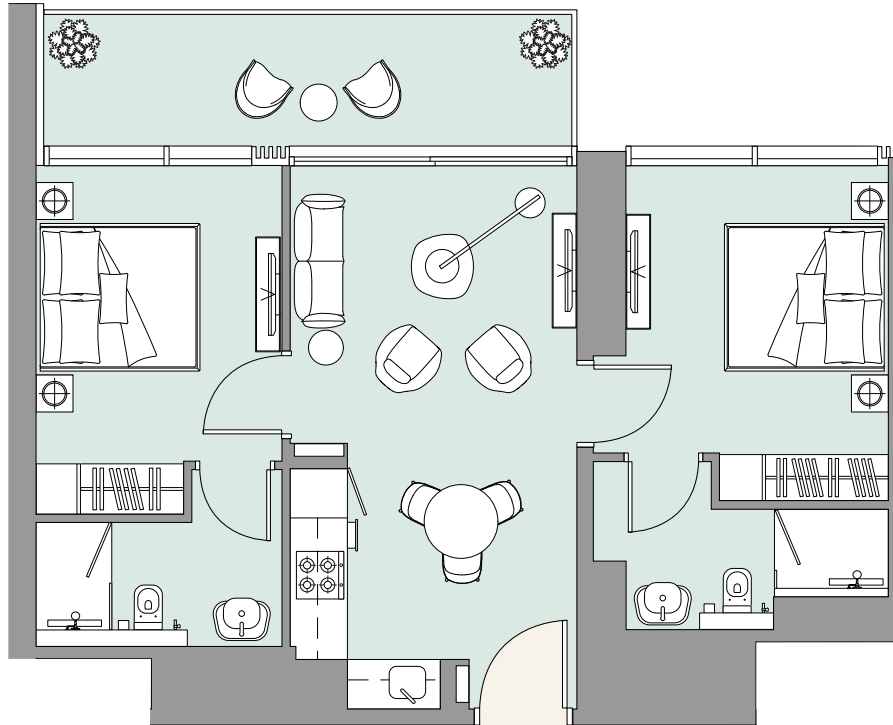

Apartment Area	66.19 m²	712 f²
Balcony Area	11.59 m²	125 f²
Total Area	77.78 m²	837 f²