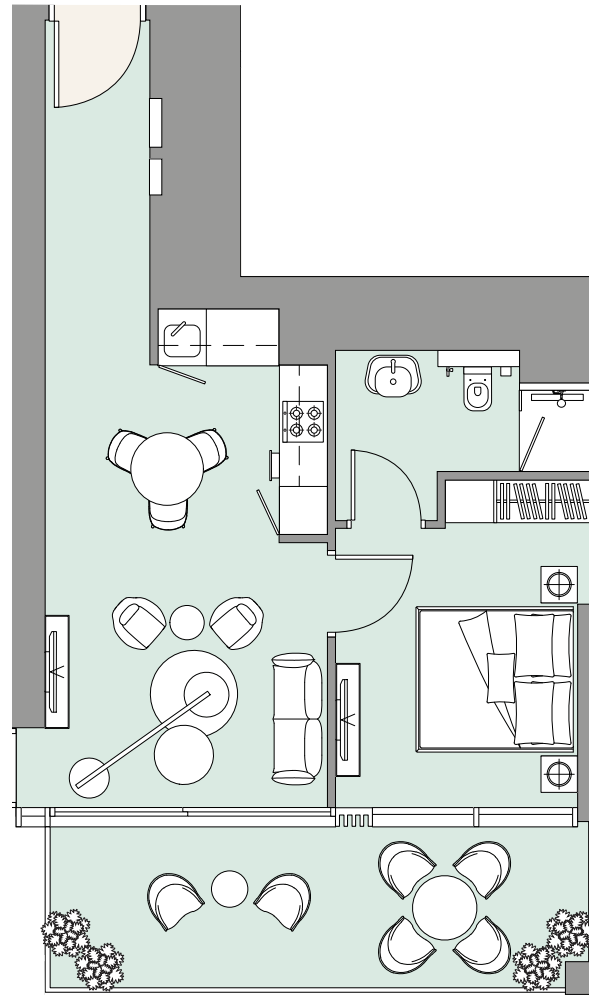

Apartment Area	49.57 m²	534 f²
Balcony Area	13.32 m²	143 f²
Total Area	62.89 m²	677 f²