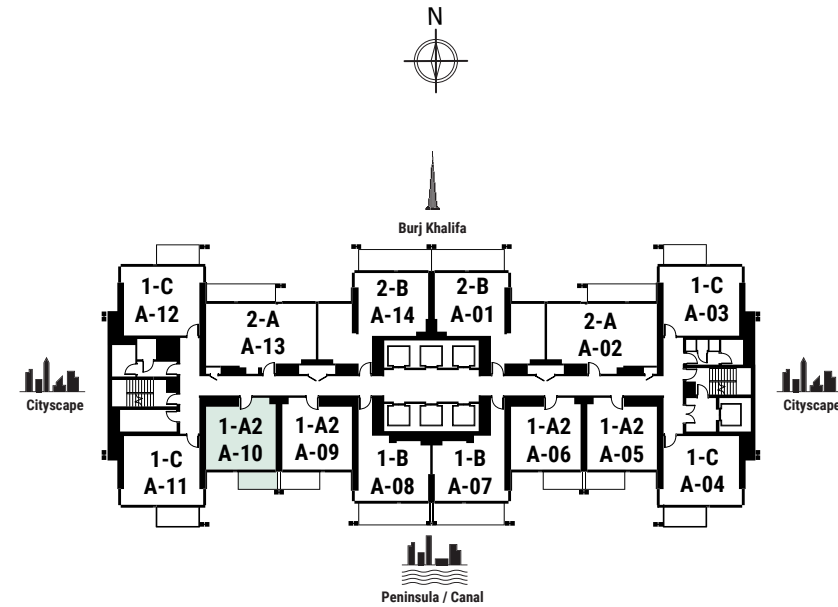

Apartment Area	49.86 m ²	537 f ²
Balcony Area	13.32 m ²	143 f ²
Total Area	63.18 m²	680 f²

Apartment Area	45.48 m ²	490 f ²
Balcony Area	7.59 m ²	81 f ²
Total Area	53.07 m²	571 f²

Peninsula / Canal

Apartment Area	45.46 m ²	489 f ²
Balcony Area	7.59 m ²	82 f ²
Total Area	53.05 m²	571 f²