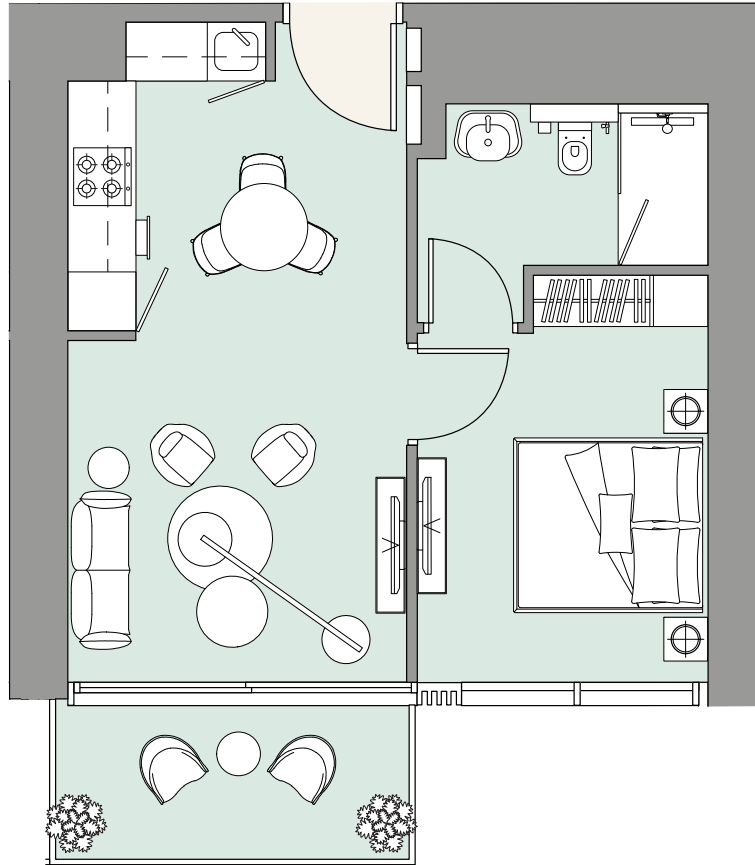

Apartment Area	45.41 m²	489 f²
Balcony Area	7.56 m²	81 f²
Total Area	52.97 m²	570 f²