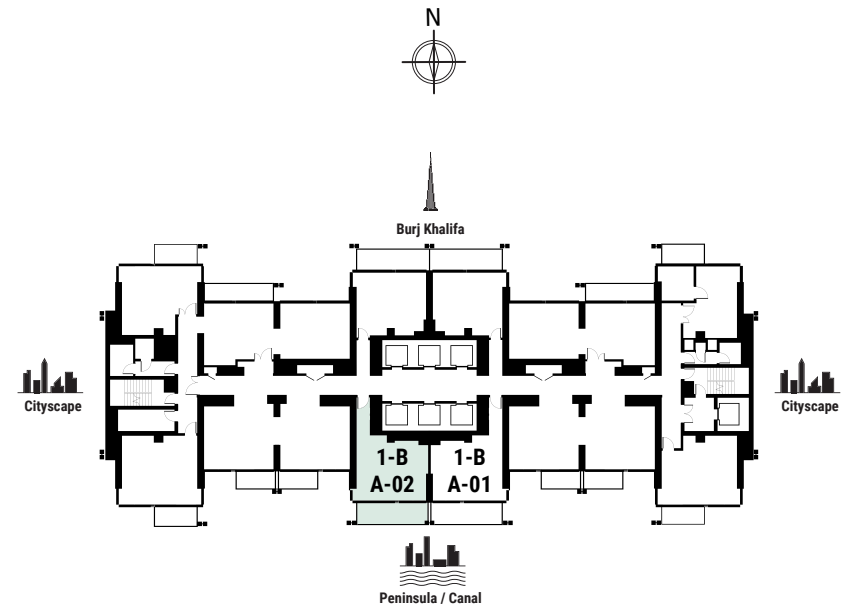

Apartment Area	69.25 m ²	745 f ²
Balcony Area	12.4 m ²	134 f ²
Total Area	81.65 m²	879 f²

Apartment Area	49.57 m ²	534 f ²
Balcony Area	13.32 m ²	143 f ²
Total Area	62.89 m²	677 f²

Apartment Area	49.57 m ²	534 f ²
Balcony Area	13.32 m ²	143 f ²
Total Area	62.89 m²	677 f²