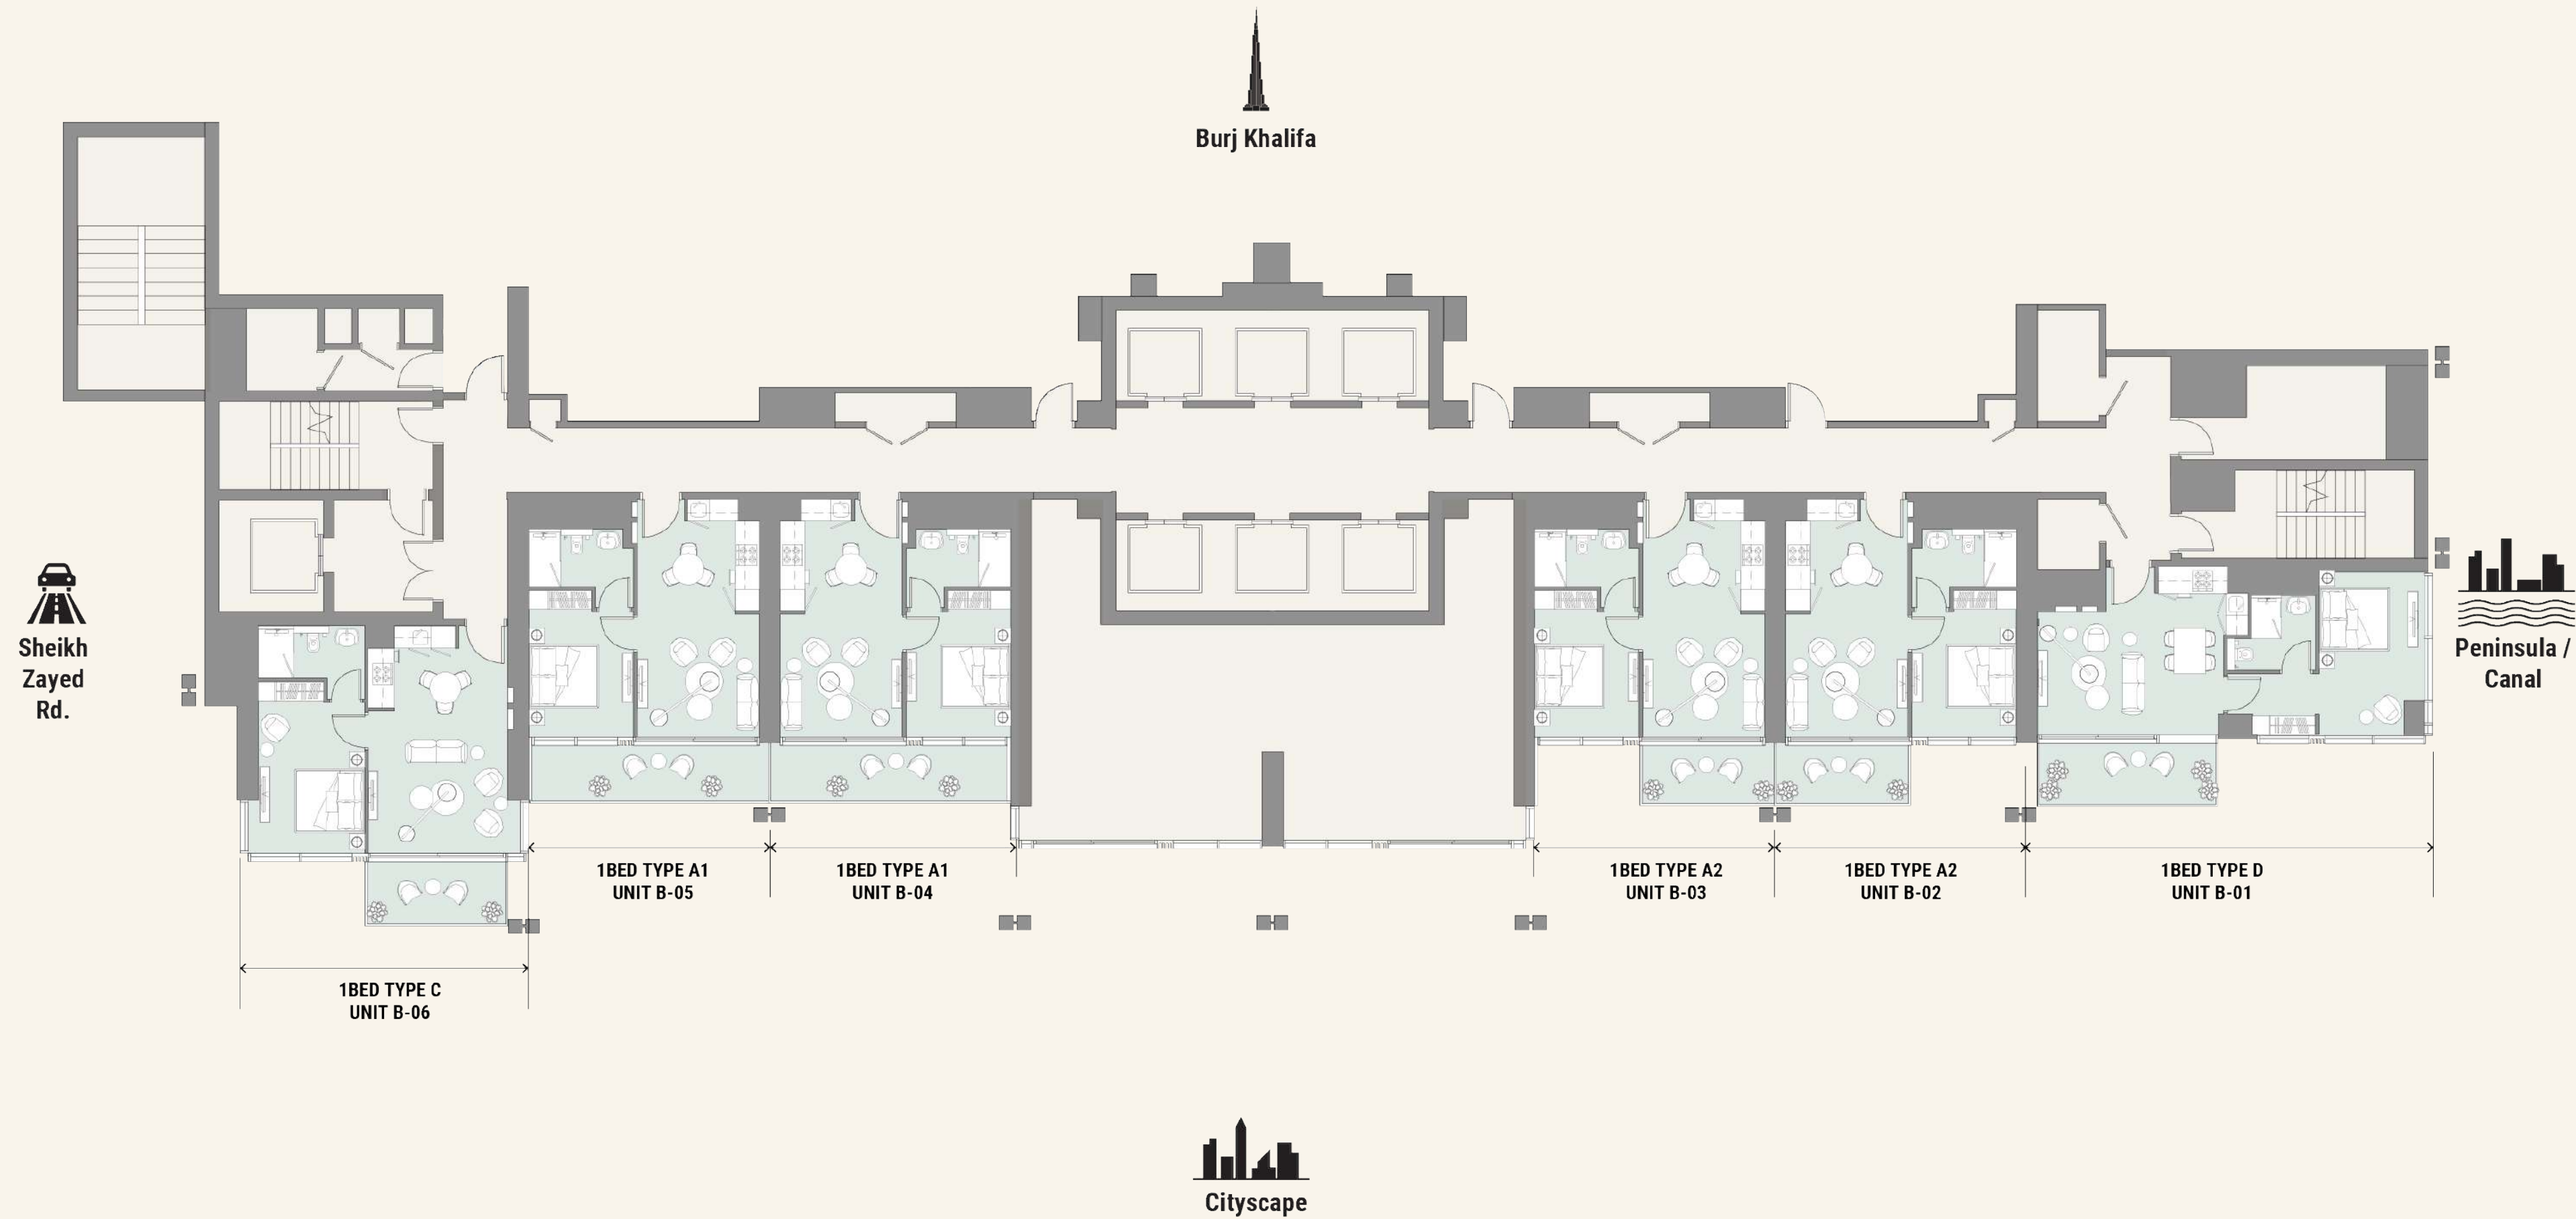

Spanning over 61,000 sq.ft., the leisure deck of the podium level offers a haven of well-being and fun for all, including a large fully equipped gymnasium, infinity pool, outdoor gym, padel courts, pickleball/basketball court, barbecue area and a selection of seating and lounge areas.

FLOOR PLAN

- 1. Lobby Entry
- 2. Yoga Deck
- 3. Lounge Area/Outdoor Seating
- 4. Community Pool
- 5. Courtyard
- 6. Pool Deck
- 7. Sunken Seating
- 8. BBQ Area
- 9. Outdoor Fitness Area
- 10. Sprint Track
- 11. Padel Court
- 12. Pickleball/Basketball
- 13. Jacuzzi

TOWER B

1BED TYPE C UNIT A-08 | 1BED TYPE A2 UNIT A-07 | 1BED TYPE A2 UNIT A-06 | 1BED TYPE B UNIT A-05 | 1BED TYPE B UNIT A-04 | 1BED TYPE A2 UNIT A-03 | 1BED TYPE A2 UNIT A-02 | 1BED TYPE C UNIT A-01

TOWER A

TOWER A KEYPLAN

Levels 6-22 & 24-45, Typical Floor

TOWER B KEYPLAN
Podium Level 4, Pool Deck

- 1. Lobby Entry
- 2. Yoga Deck
- 3. Lounge Area/Outdoor Seating
- 4. Community Pool
- 5. Courtyard
- 6. Pool Deck
- 7. Sunken Seating
- 8. BBQ Area
- 9. Outdoor Fitness Area
- 10. Sprint Track
- 11. Padel Court
- 12. Pickleball/Basketball Court
- 13. Jacuzzi