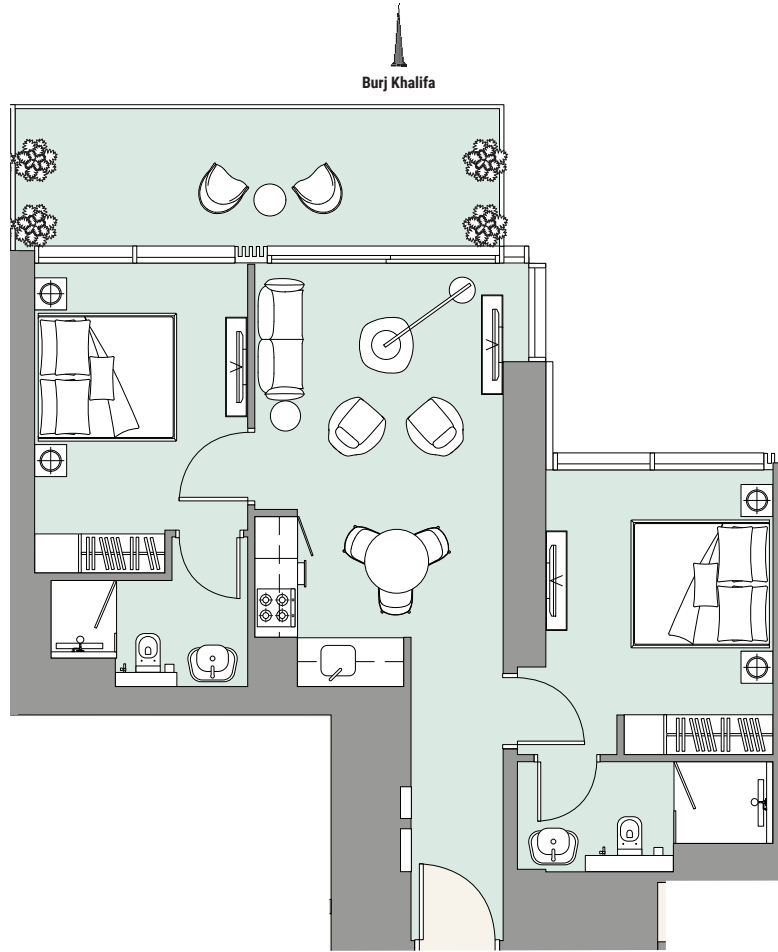

Apartment Area	69.25 m ²	745 f ²
Balcony Area	12.4 m ²	134 f ²
Total Area	81.65 m²	879 f²

Apartment Area	49.57 m ²	534 f ²
Balcony Area	13.32 m ²	143 f ²
Total Area	62.89 m²	677 f²

Apartment Area	49.57 m ²	534 f ²
Balcony Area	13.32 m ²	143 f ²
Total Area	62.89 m²	677 f²