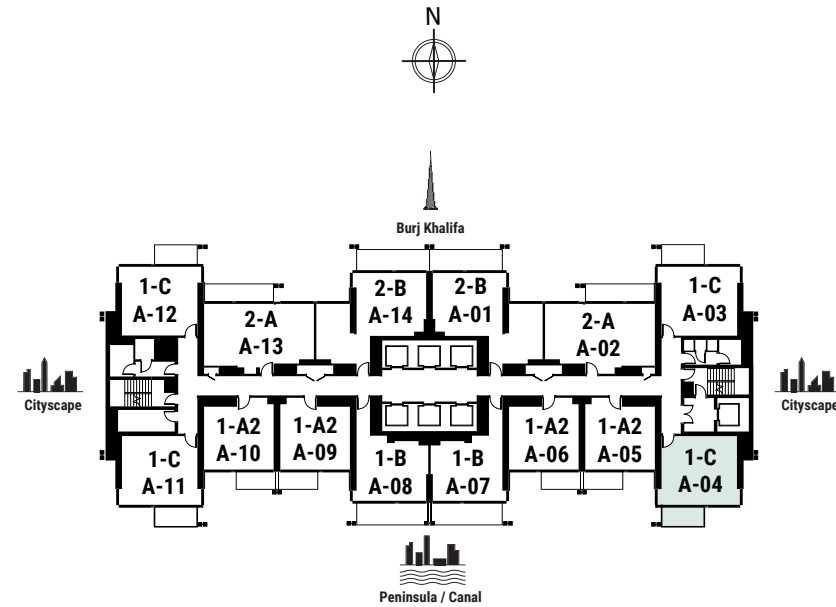

Apartment Area	50.62 m²	545 f²
Balcony Area	7.03 m²	76 f²
Total Area	57.65 m²	621 f²