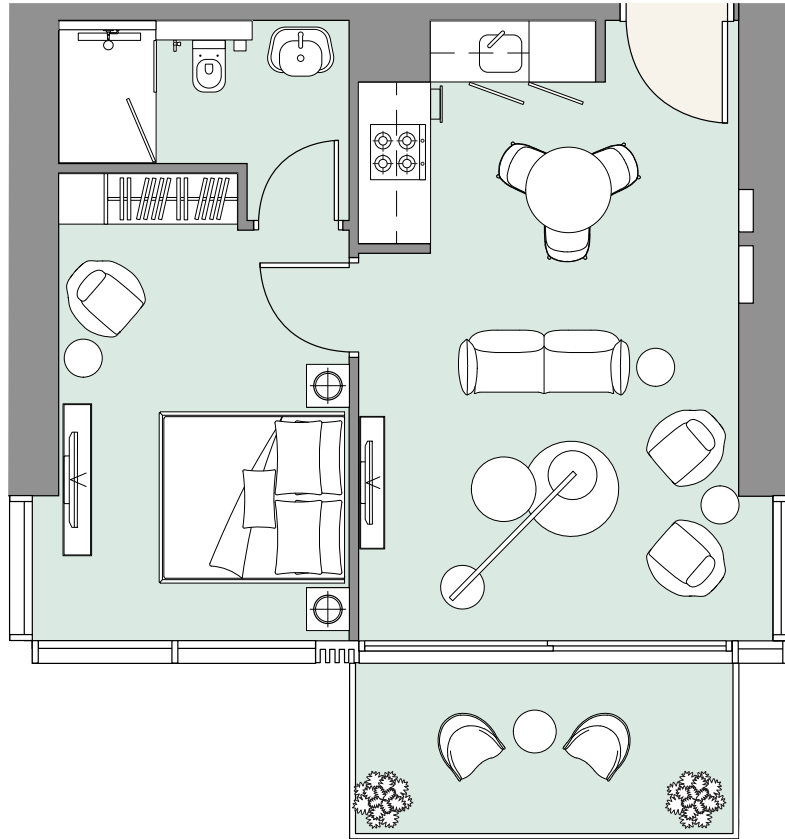

Apartment Area	45.57 m ²	491 f ²
Balcony Area	7.59 m ²	81 f ²
Total Area	53.16 m²	572 f²

Peninsula / Canal

Apartment Area	45.57 m ²	491 f ²
Balcony Area	7.59 m ²	81 f ²
Total Area	53.16 m²	572 f²

Peninsula / Canal