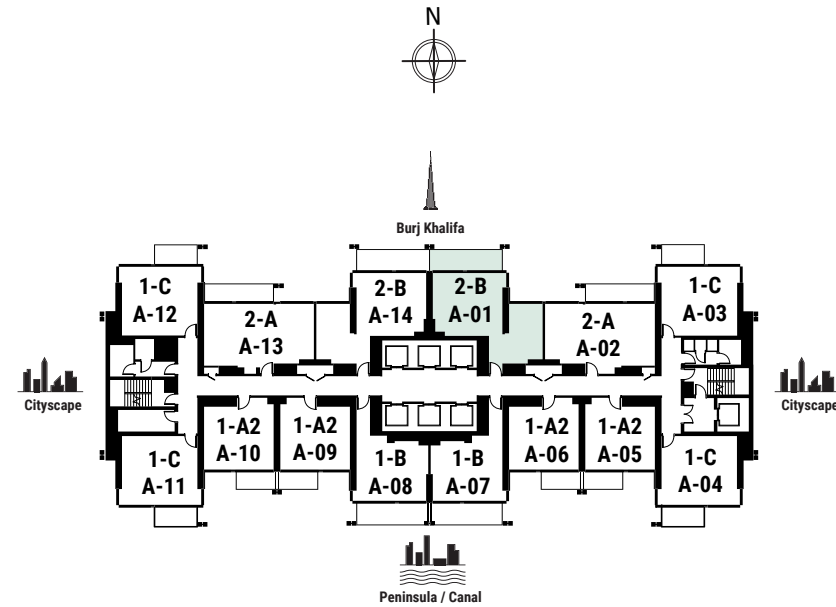

Apartment Area	69.39 m²	747 f²
Balcony Area	12.42 m²	134 f²
Total Area	81.81 m²	881 f²