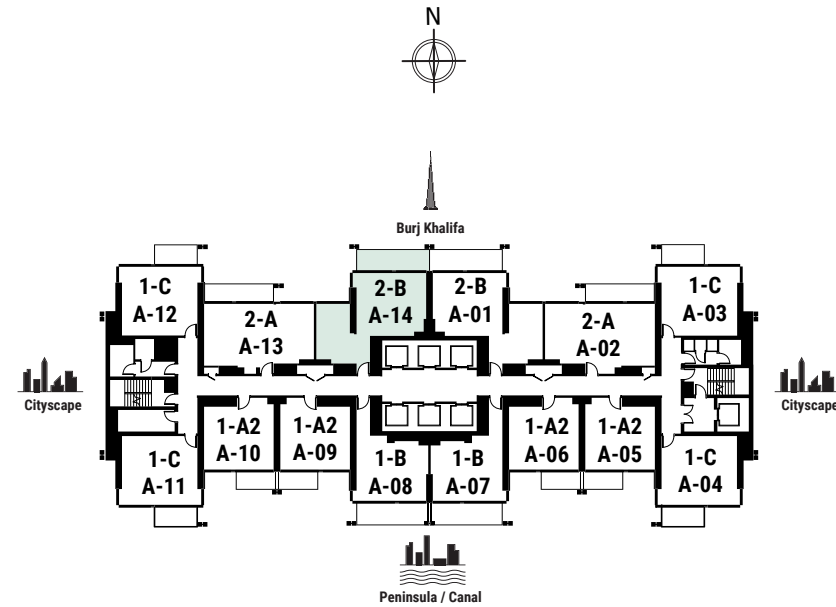

Apartment Area	50.62 m ²	545 f ²
Balcony Area	7.09 m ²	76 f ²
Total Area	57.71 m²	621 f²

Apartment Area	50.62 m ²	545 f ²
Balcony Area	7.08 m ²	76 f ²
Total Area	57.7 m²	621 f²

Apartment Area	66.19 m ²	712 f ²
Balcony Area	11.59 m ²	125 f ²
Total Area	77.78 m²	837 f²