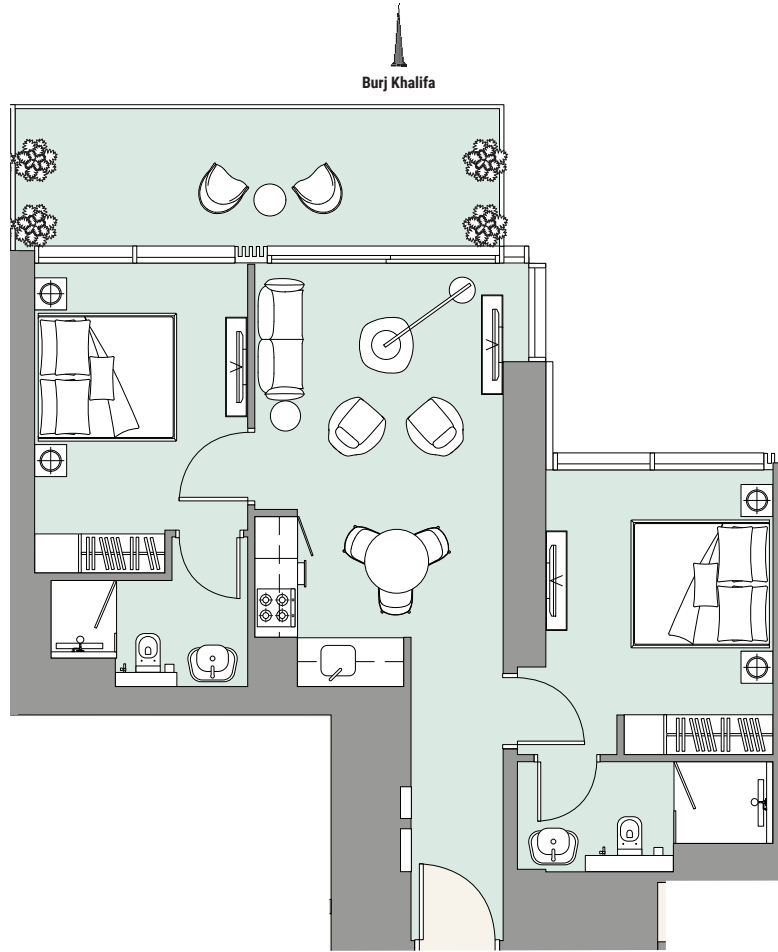

TOWER B

1BED TYPE C UNIT A-08 | 1BED TYPE A2 UNIT A-07 | 1BED TYPE A2 UNIT A-06 | 1BED TYPE B UNIT A-05 | 1BED TYPE B UNIT A-04 | 1BED TYPE A2 UNIT A-03 | 1BED TYPE A2 UNIT A-02 | 1BED TYPE C UNIT A-01

TOWER A

TOWER A KEYPLAN

Levels 6-22 & 24-45, Typical Floor

TOWER B KEYPLAN
Podium Level 4, Pool Deck

- 1. Lobby Entry
- 2. Yoga Deck
- 3. Lounge Area/Outdoor Seating
- 4. Community Pool
- 5. Courtyard
- 6. Pool Deck
- 7. Sunken Seating
- 8. BBQ Area
- 9. Outdoor Fitness Area
- 10. Sprint Track
- 11. Padel Court
- 12. Pickleball/Basketball Court
- 13. Jacuzzi

TOWER A

Burj Khalifa

Sheikh Zayed Rd.

Peninsula / Canal

Cityscape

Apartment Area	69.23 m ²	745 f ²
Balcony Area	12.42 m ²	134 f ²
Total Area	81.65 m²	879 f²

Apartment Area	66.19 m ²	712 f ²
Balcony Area	11.61 m ²	125 f ²
Total Area	77.8 m²	837 f²