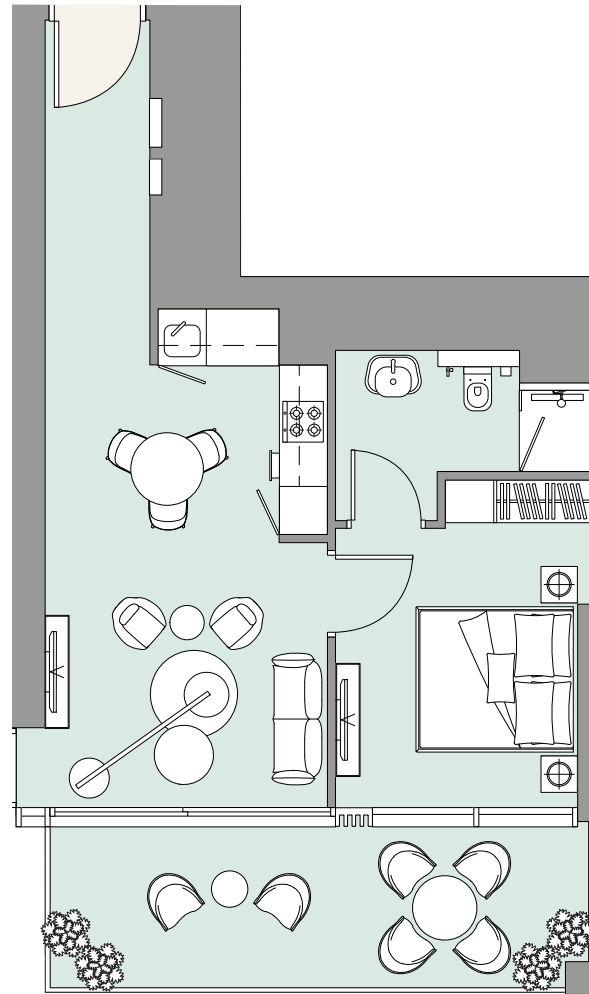

Apartment Area	49.57 m²	534 f²
Balcony Area	13.32 m²	143 f²
Total Area	62.89 m²	677 f²