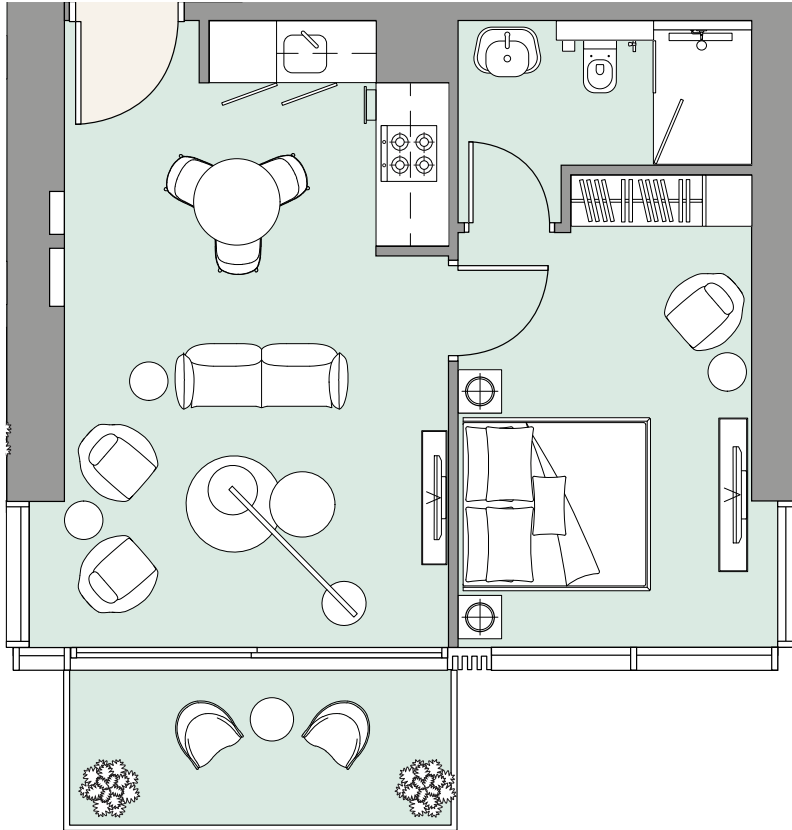

Apartment Area	69.39 m ²	747 f ²
Balcony Area	12.42 m ²	134 f ²
Total Area	81.81 m²	881 f²

Apartment Area	66.08 m ²	711 f ²
Balcony Area	11.58 m ²	125 f ²
Total Area	77.66 m²	836 f²

Apartment Area	50.75 m ²	546 f ²
Balcony Area	7.04 m ²	76 f ²
Total Area	57.79 m²	622 f²