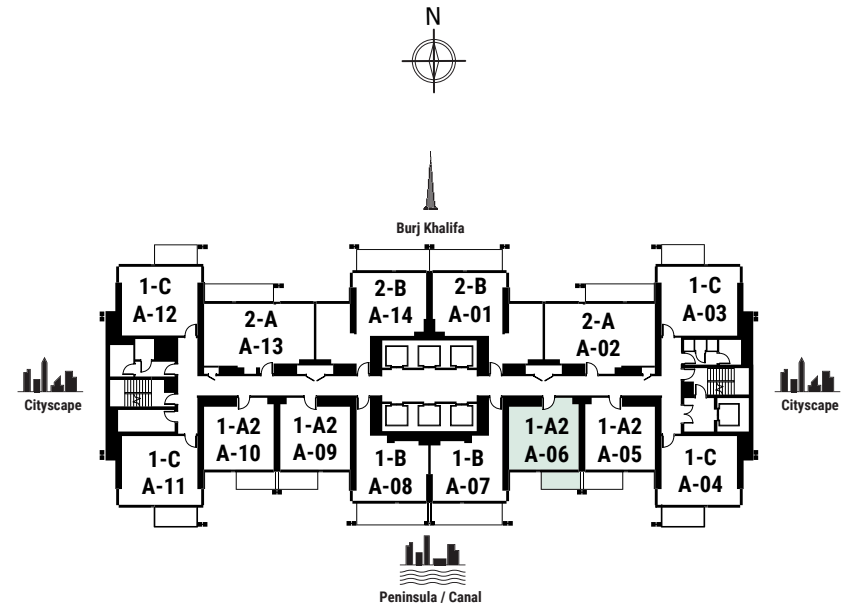

Apartment Area	45.48 m²	490 f²
Balcony Area	7.55 m²	81 f²
Total Area	53.03 m²	571 f²