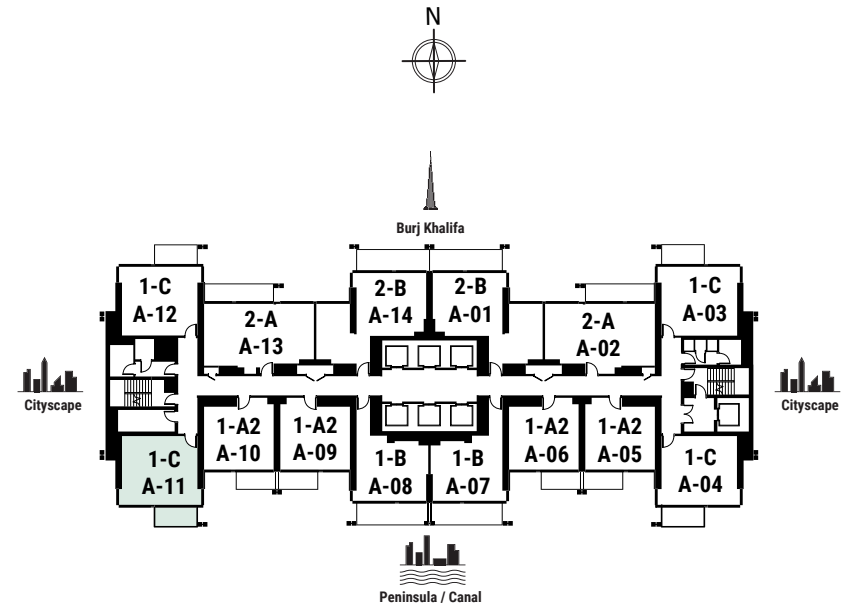

Peninsula / Canal

Apartment Area	50.62 m²	545 f²
Balcony Area	7.09 m²	76 f²
Total Area	57.71 m²	621 f²