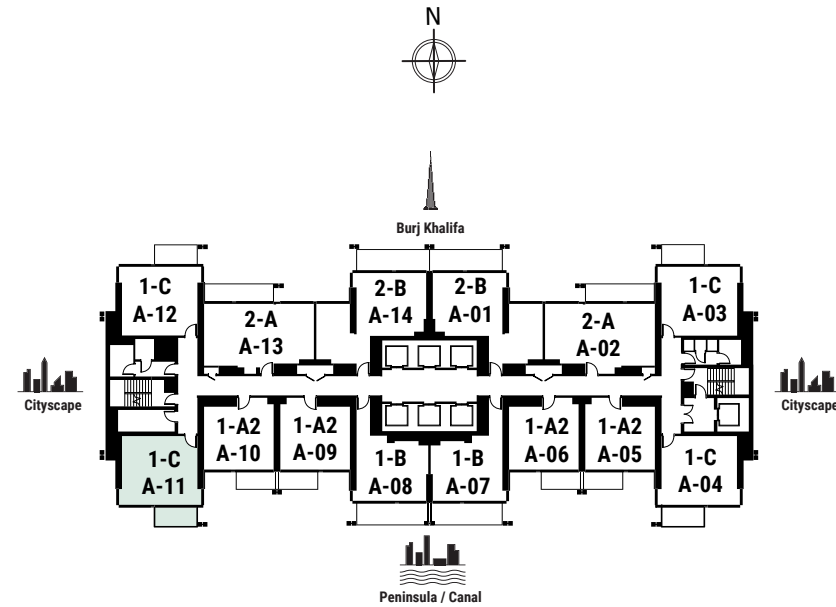

Apartment Area	50.75 m²	546 f²
Balcony Area	7.09 m²	77 f²
Total Area	57.84 m²	623 f²