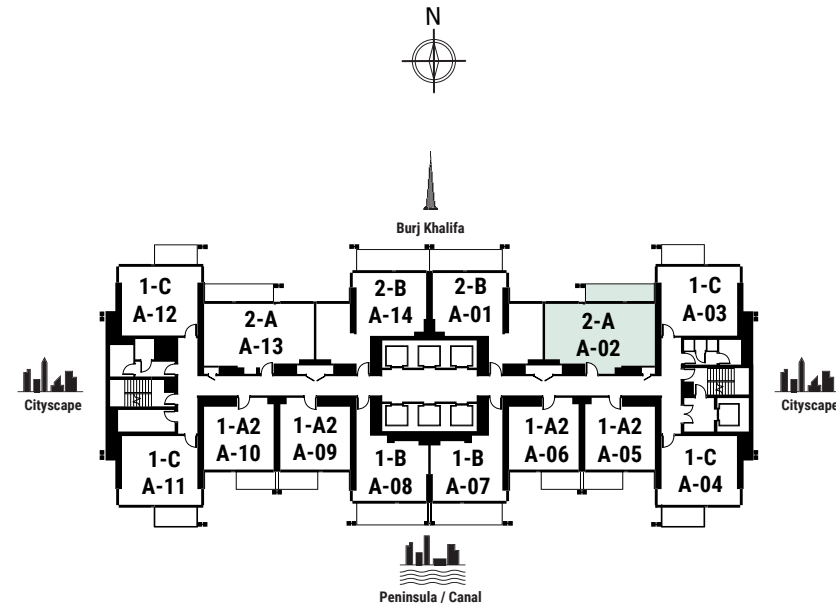

Apartment Area	66.08 m²	711 f²
Balcony Area	11.58 m²	125 f²
Total Area	77.66 m²	836 f²