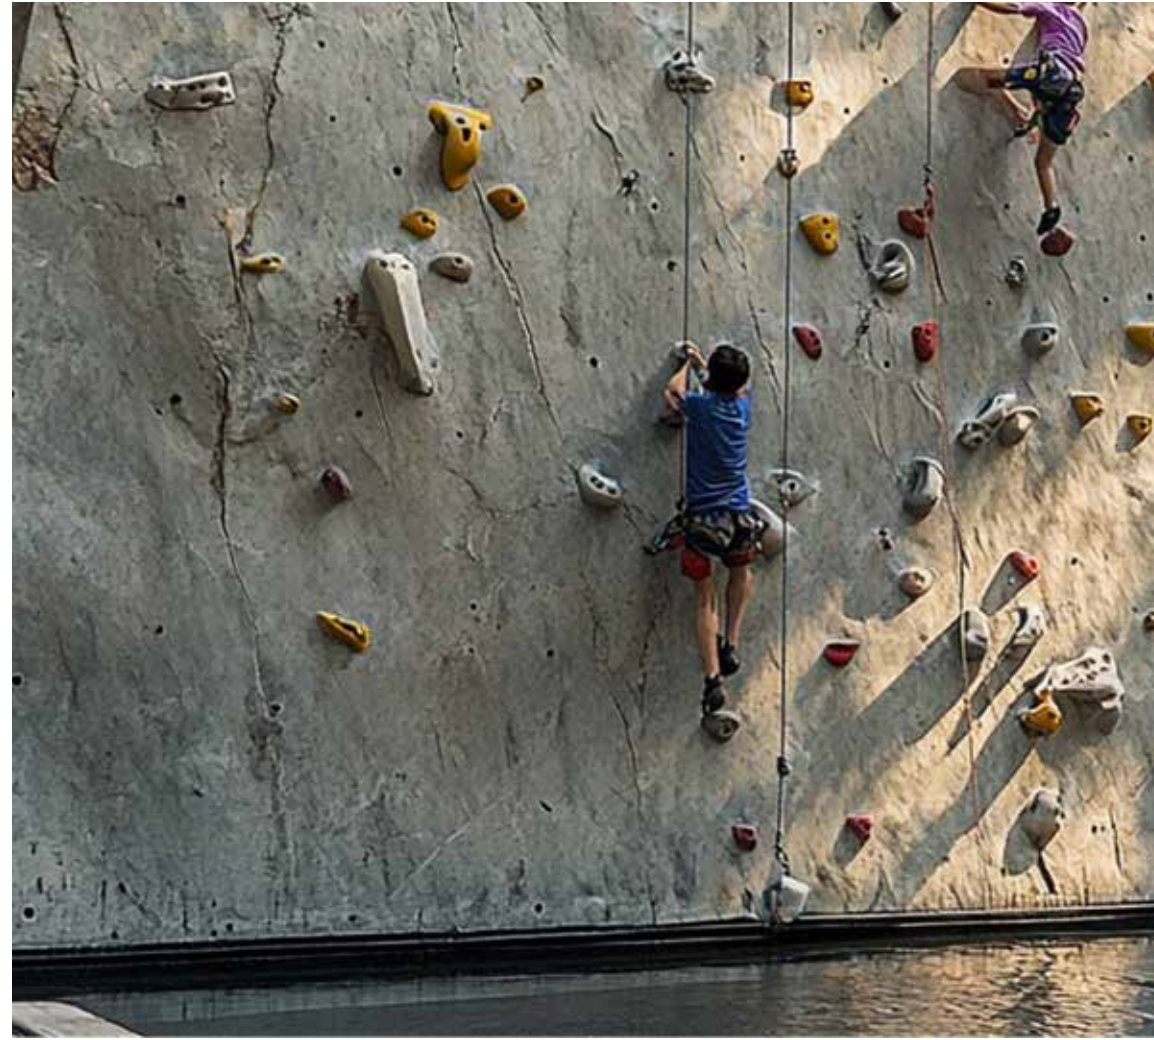

GREEN VEIN AMENITIES

HEALTH & ACTIVITY

WALL CLIMBING

Where each ascent leads to an exhilarating splash into refreshing waters below. Feel the thrill of scaling our vertical challenge, knowing the water awaits to cushion your descent.

DAMAC
RIVERSIDE
VIEWS