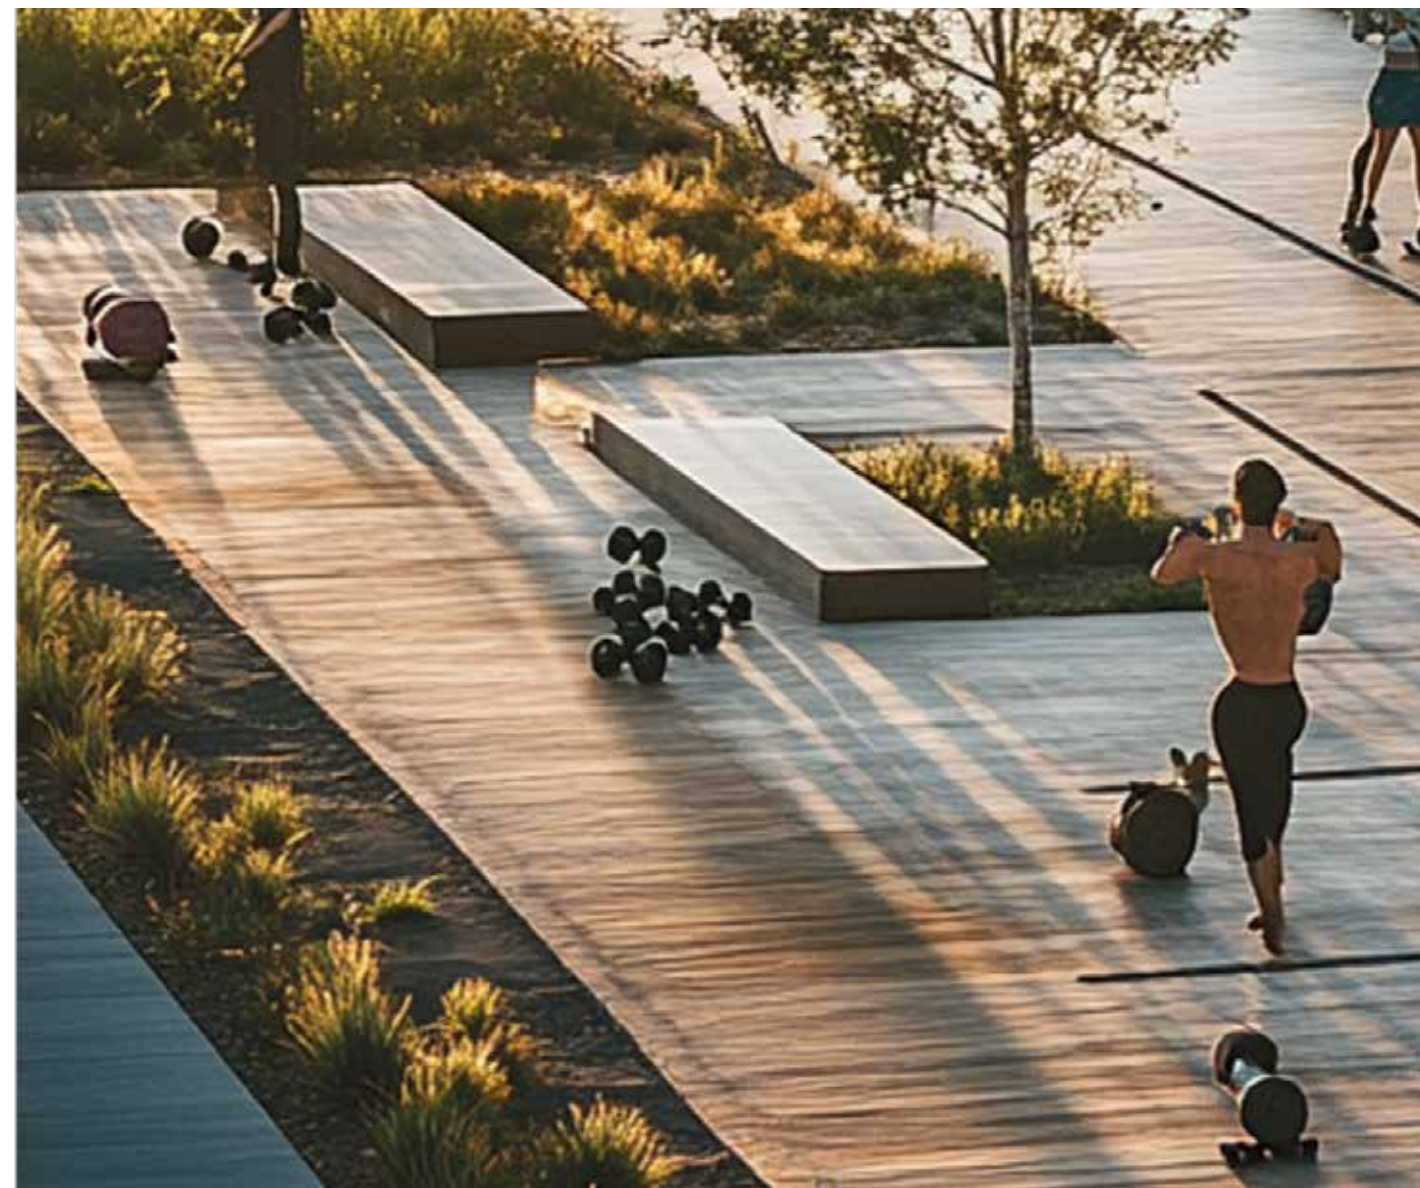

WATER VEIN AMENITIES

HEALTH & ACTIVITY

FITNESS BY THE WATER

Cutting-edge aquatic fitness spaces designed for optimal workouts, blending innovation, functionality, and aesthetic appeal for a holistic exercise experience

DAMAC
RIVERSIDE
VIEWS