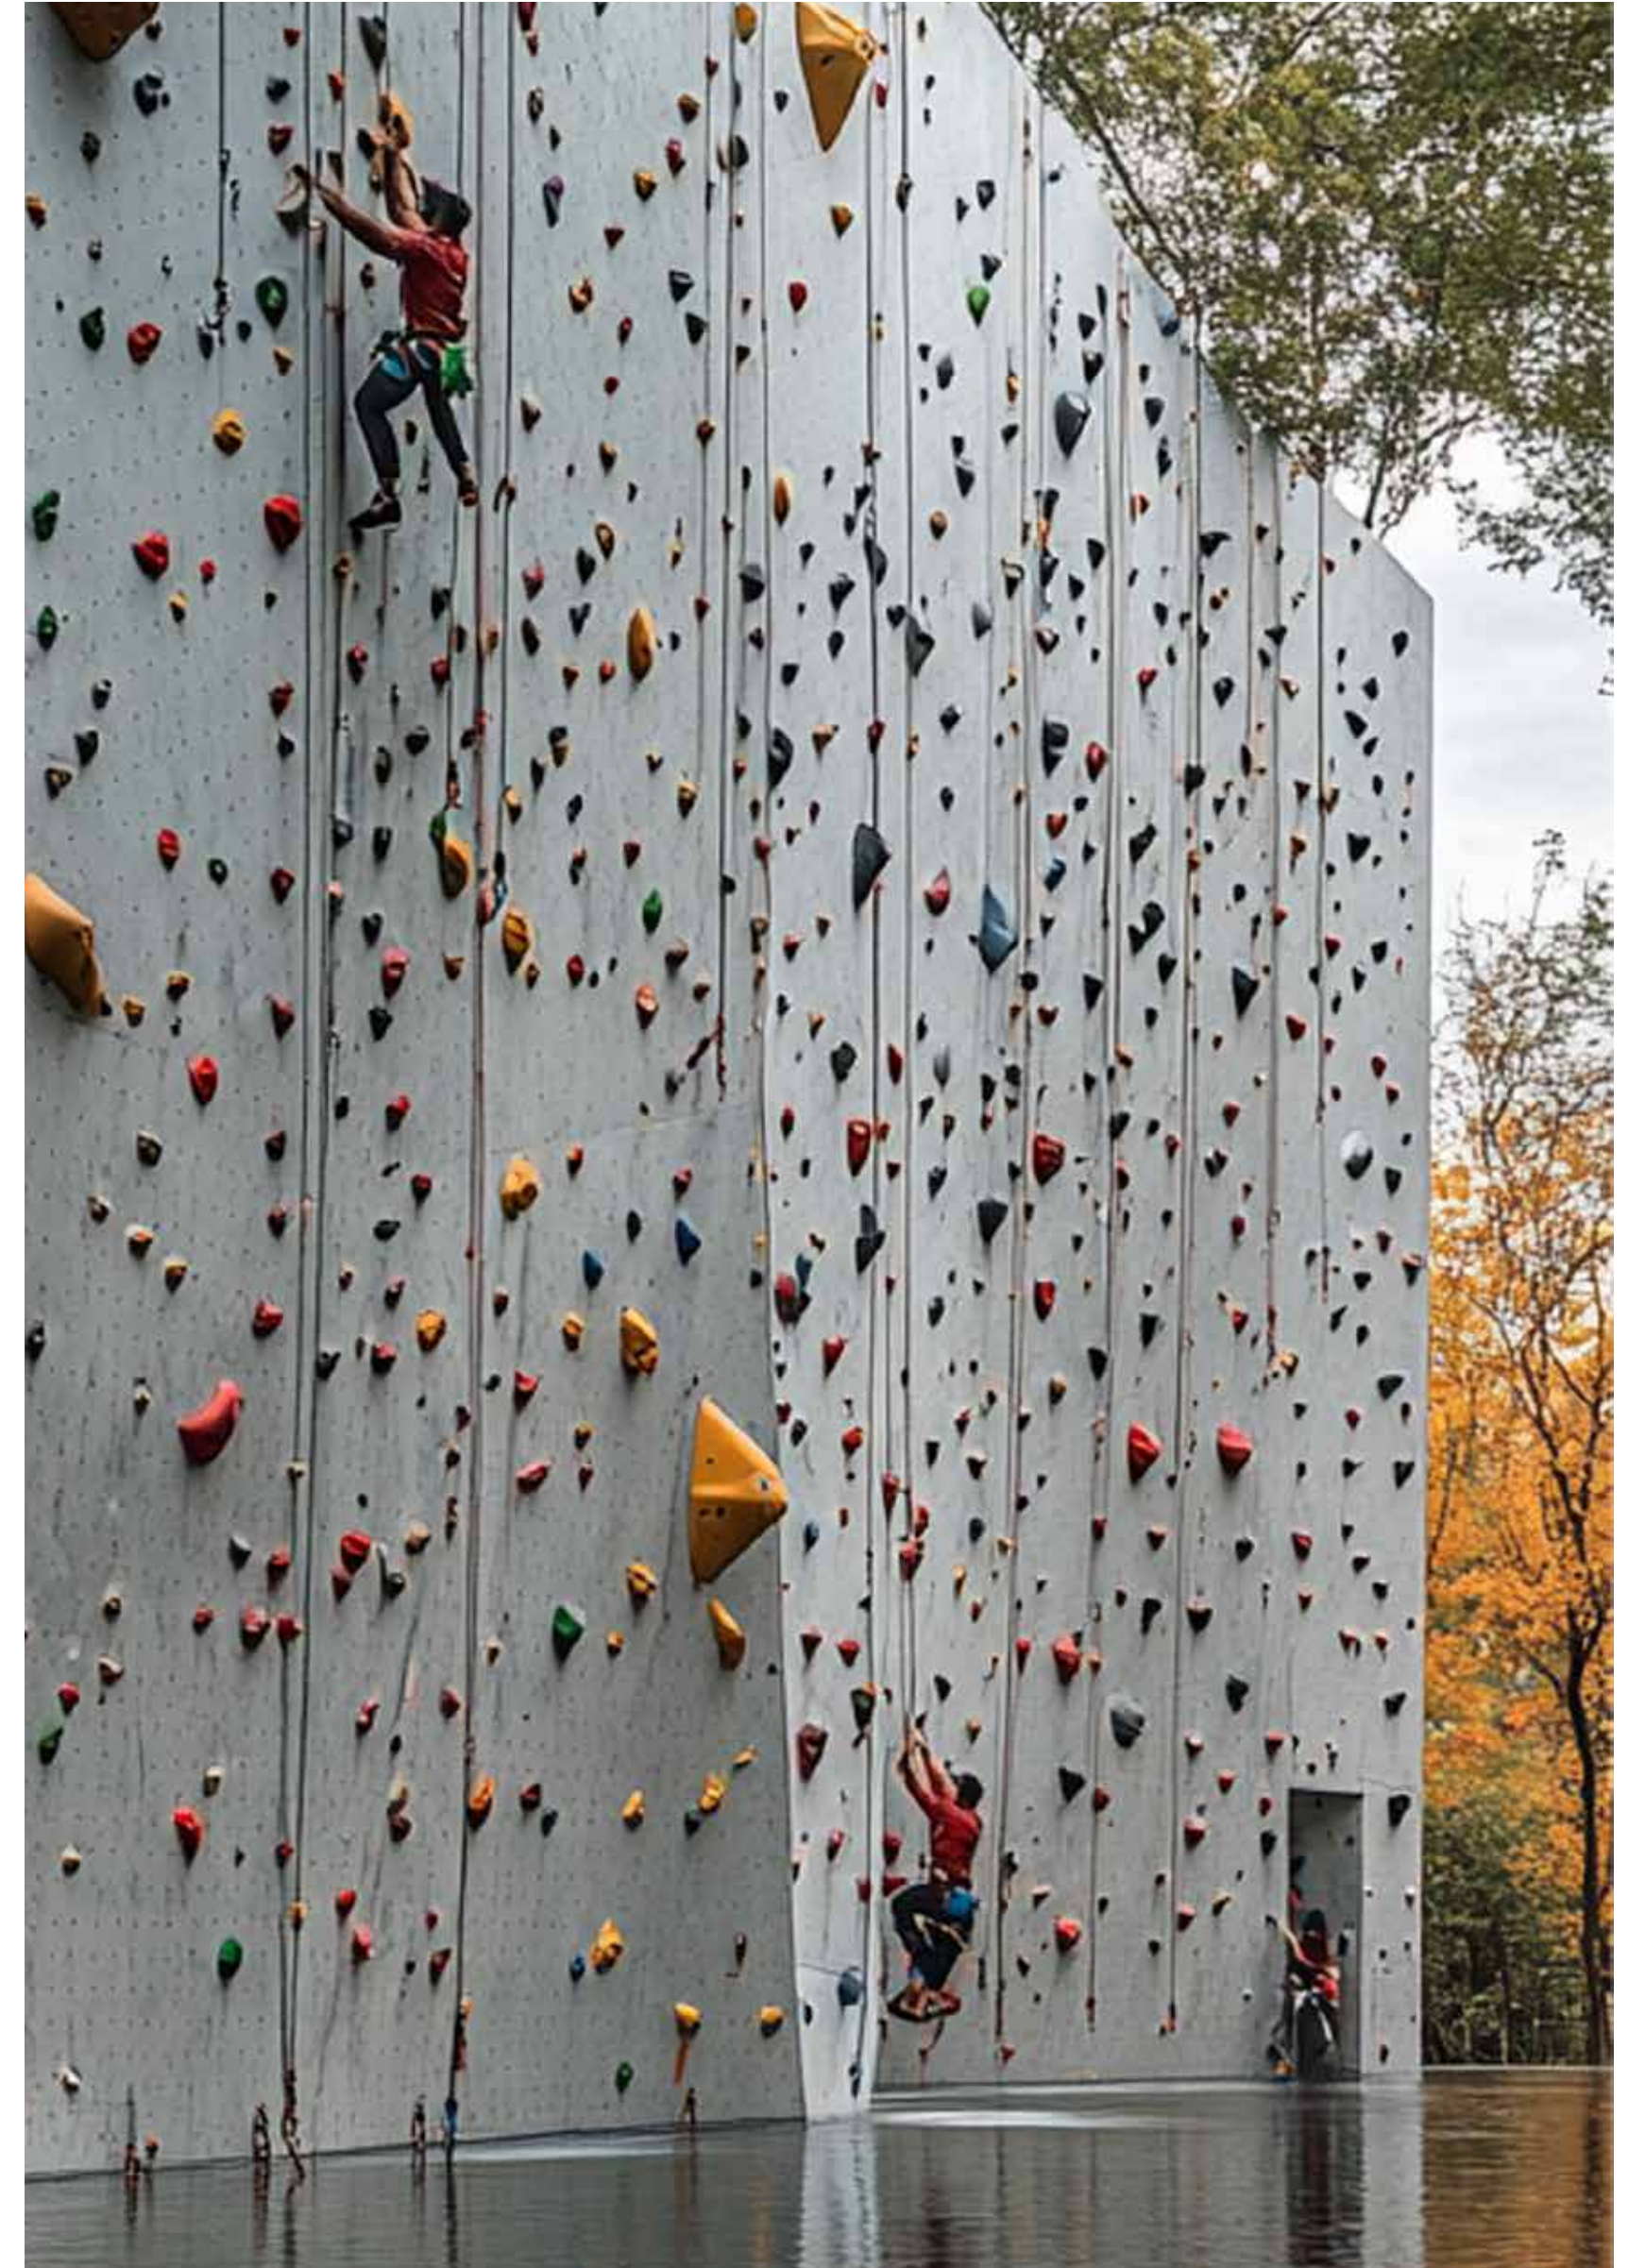

GREEN VEIN AMENITIES

HEALTH & ACTIVITY

WALL CLIMBING

Where each ascent leads to an exhilarating splash into refreshing waters below. Feel the thrill of scaling our vertical challenge, knowing the water awaits to cushion your descent.

DAMAC
RIVERSIDE
VIEWS