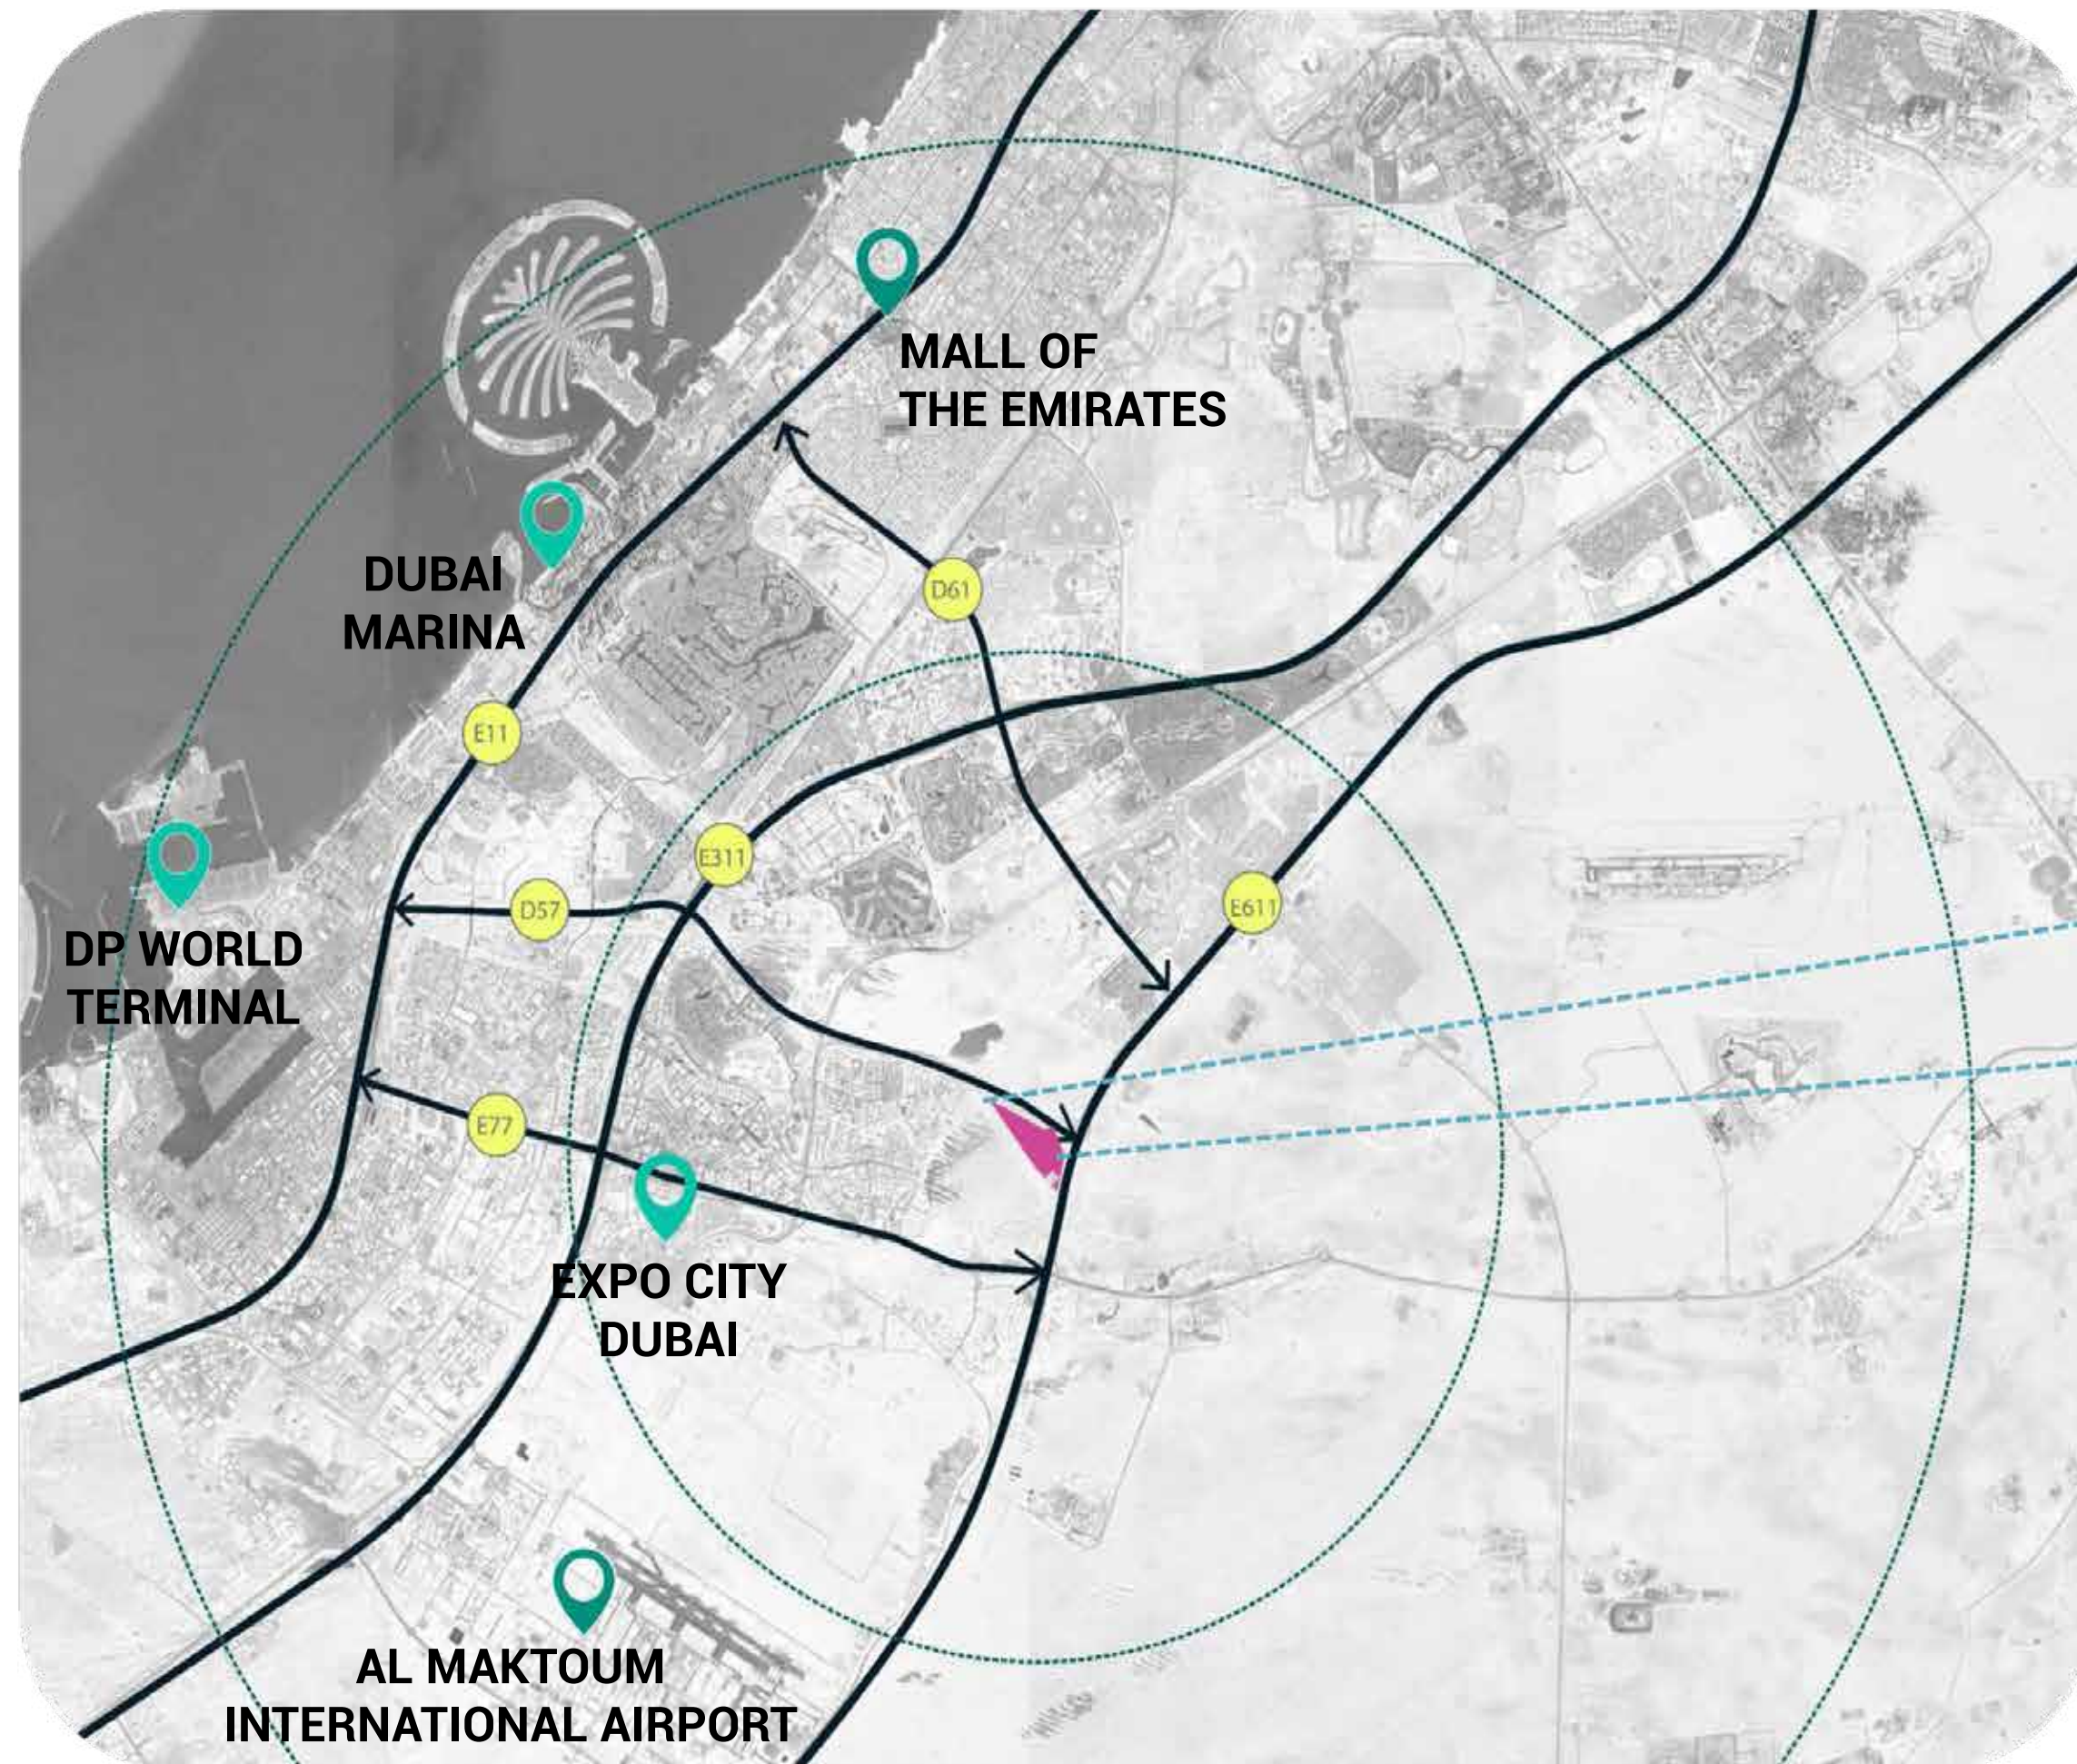

DAMAC

RIVERSIDE

VIEWS

INSPIRATION

DAMAC
RIVERSIDE
VIEWS

CONNECTING...

LOCATION

RIVERSIDE, DUBAI, UAE

DAMAC

RIVERSIDE

VIEWS

EXPO 2020
16 MINUTES

METRO
15 MINUTES

AIRPORT
12 MINUTES

DAMAC MALL
9 MINUTES

DAMAC