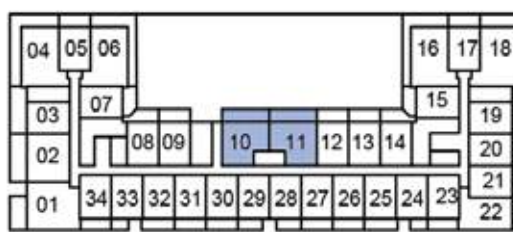

FLOOR PLANS

2 BEDROOMS

Total Saleable Area:
AVG: 95 SQ M / 1022.57 SQ FT

LEVEL 1