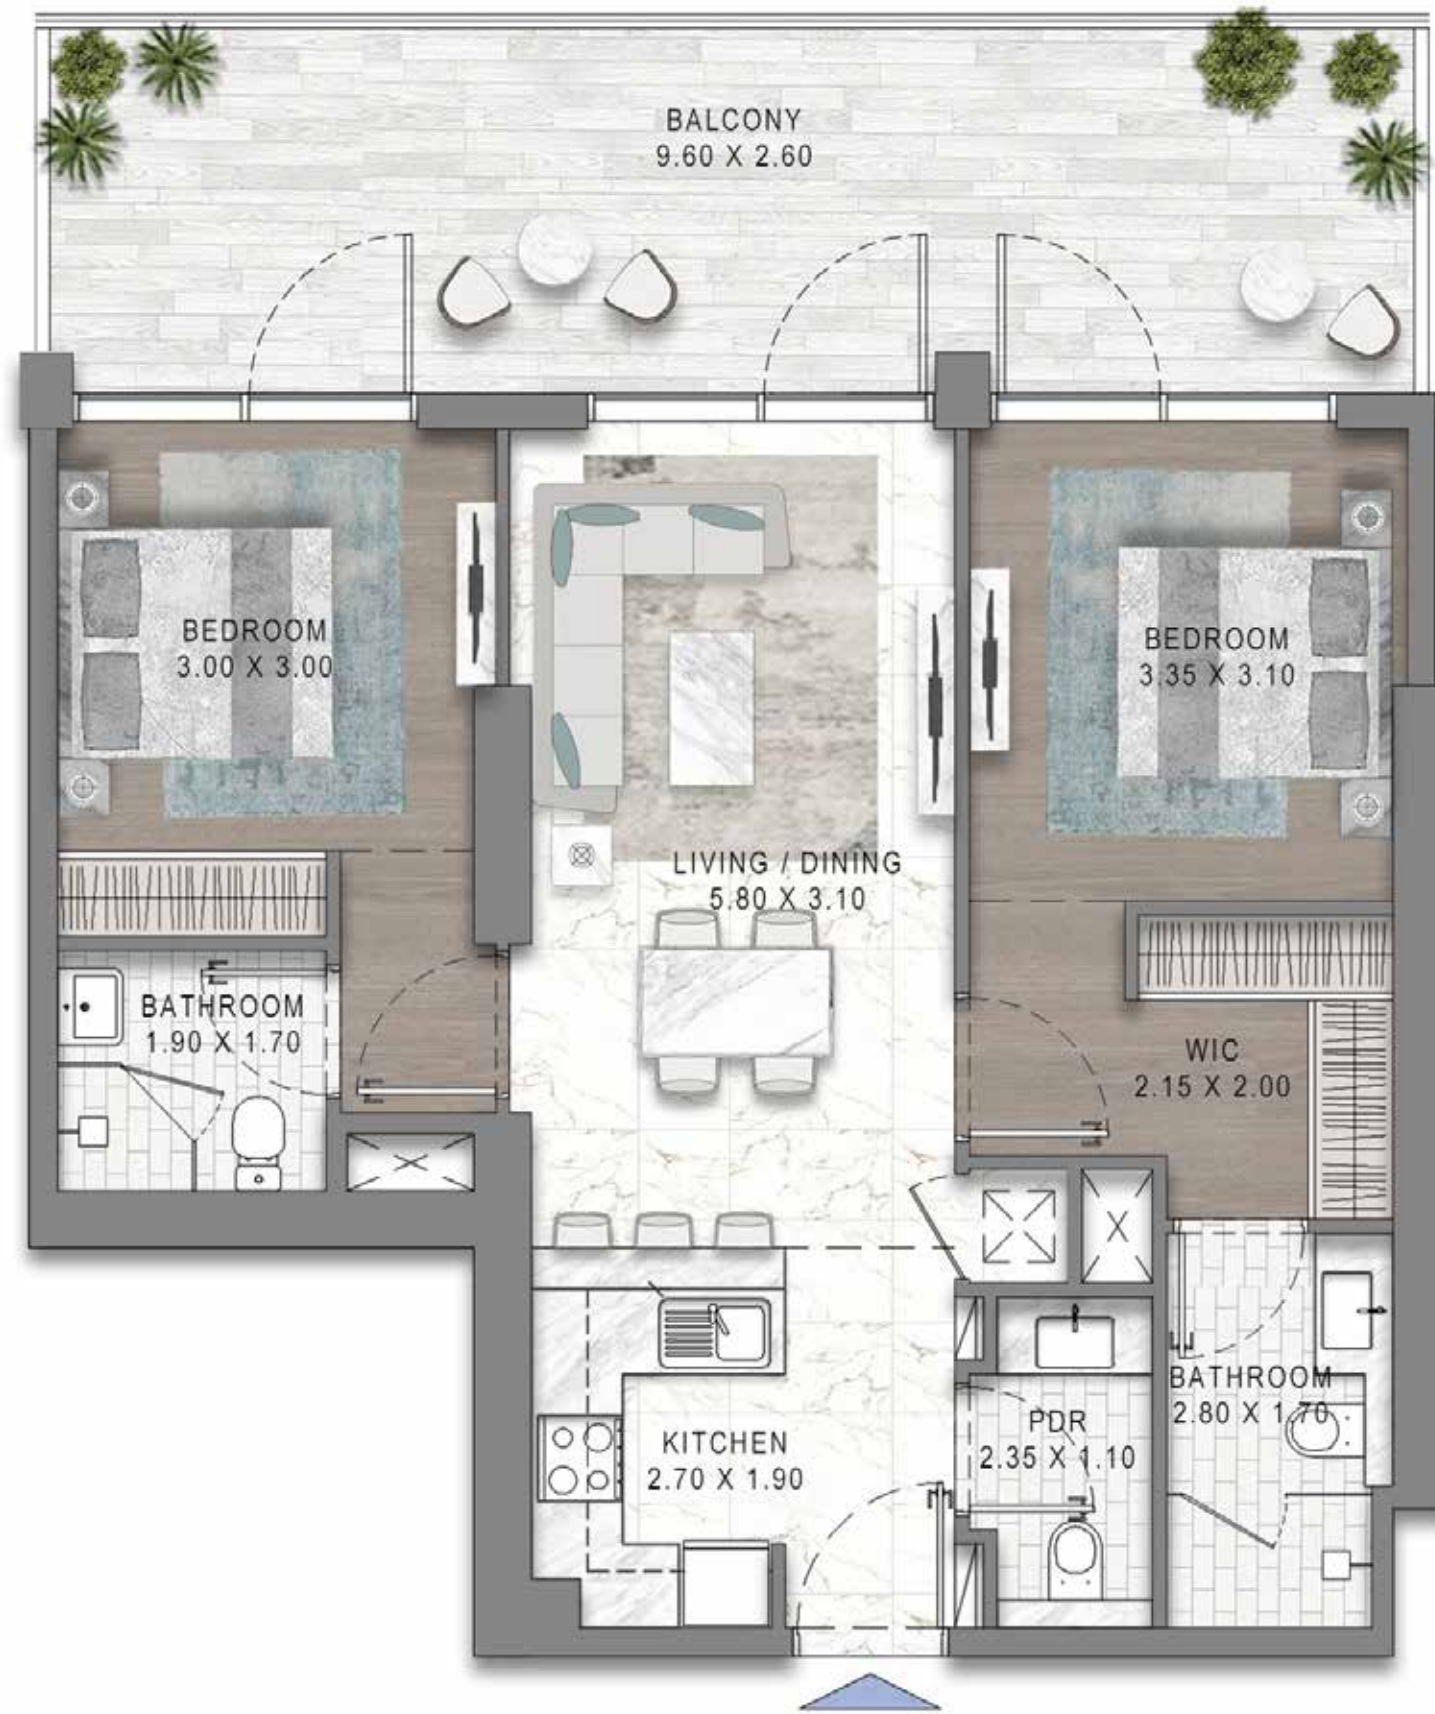

FLOOR PLANS

2 BEDROOMS

Total Saleable Area:
AVG: 95 SQ M / 1022.57 SQ FT

2BR - TYPE B1