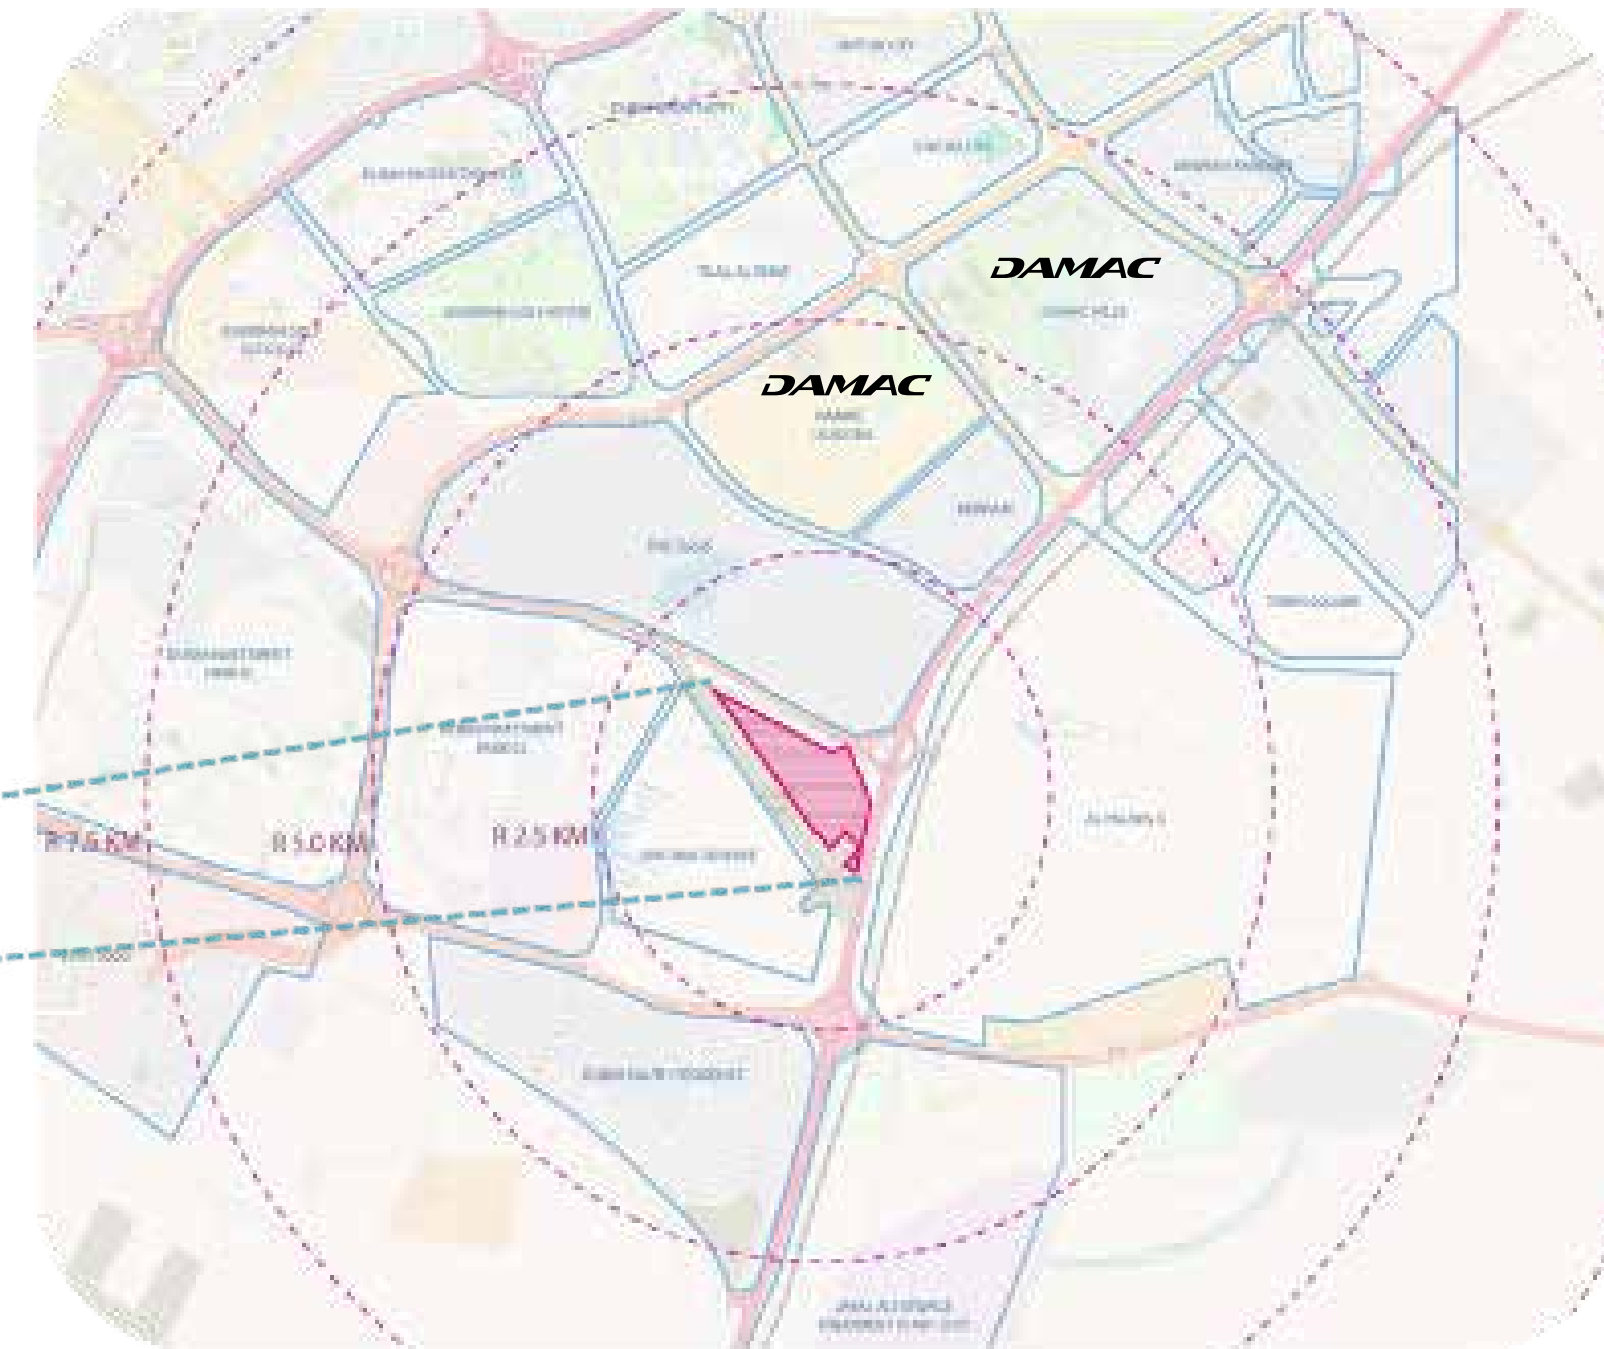

DAMAC

RIVERSIDE

VIEWS

INSPIRATION

DAMAC
RIVERSIDE
VIEWS

CONNECTING...

LOCATION

RIVERSIDE, DUBAI, UAE

DAMAC

RIVERSIDE

VIEWS

EXPO 2020
16 MINUTES

METRO
15 MINUTES

AIRPORT
12 MINUTES

DAMAC MALL
9 MINUTES

DAMAC