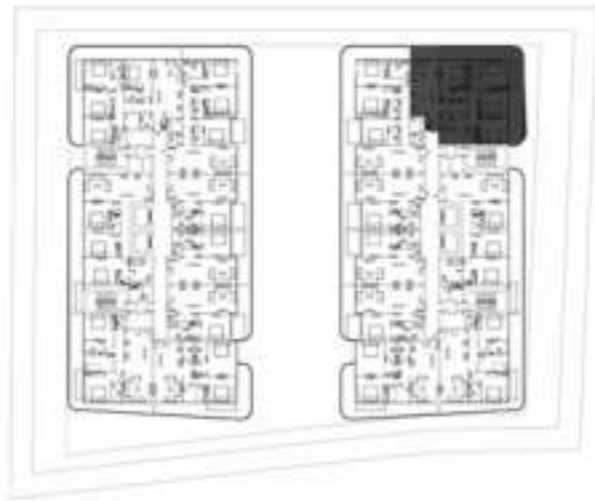

**KEY PLAN  
FIRST FLOOR**

**2 BEDROOM + MAID  
B 101**

Note : North direction is asper the key plan.

**KEY PLAN  
FIRST FLOOR**

**2 BEDROOM + MAID  
B 102**

*Note : North direction is asper the key plan.*

**1 BEDROOM  
B 105**

Note : North direction is asper the key plan.

**KEY PLAN  
FIRST FLOOR**

**1 BEDROOM  
B 106**

*Note : North direction is asper the key plan.*

**KEY PLAN  
FIRST FLOOR**

**2 BEDROOM + MAID  
B 107**

*Note : North direction is asper the key plan.*

**KEY PLAN  
FIRST FLOOR**

**2 BEDROOM + MAID  
B 108**

Note : North direction is asper the key plan.

**KEY PLAN  
FIRST FLOOR**

**3 BEDROOM  
B 109**

Note : North direction is asper the key plan.

**KEY PLAN**  
**2ND & 4TH TYPICAL FLOOR**

**3 BEDROOM**  
**T - A 01**

Note : North direction is asper the key plan.

**KEY PLAN**  
**2ND & 4TH TYPICAL FLOOR**  
**4 BEDROOM**  
**T - A 02**

Note : North direction is asper the key plan.