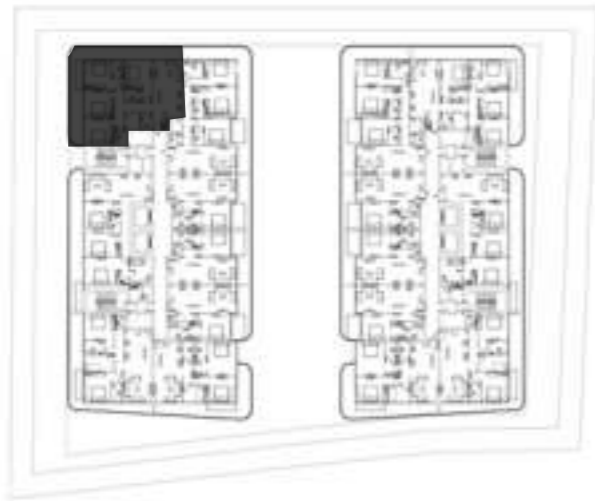

**2 BEDROOM + MAID  
A 103**

*Note : North direction is asper the key plan.*

**KEY PLAN  
FIRST FLOOR**

**1 BEDROOM  
A 104**

Note : North direction is asper the key plan.

**KEY PLAN  
FIRST FLOOR**

**1 BEDROOM  
A 105**

**KEY PLAN  
FIRST FLOOR**

**2 BEDROOM + MAID  
B 101**

Note : North direction is asper the key plan.

**KEY PLAN  
FIRST FLOOR**

**2 BEDROOM + MAID  
B 102**

*Note : North direction is asper the key plan.*

Note : North direction is asper the key plan.

**KEY PLAN**  
**2ND & 4TH TYPICAL FLOOR**  
**2 BEDROOM + MAID**  
**T - B 01**

Note : North direction is asper the key plan.

**KEY PLAN**  
**2ND & 4TH TYPICAL FLOOR**  
**2 BEDROOM + MAID**  
**T - B 02**

Note : North direction is asper the key plan.

**KEY PLAN**  
**2ND & 4TH TYPICAL FLOOR**  
**4 BEDROOM**  
**T - B 02**

Note : North direction is asper the key plan.

**KEY PLAN**  
**2ND & 4TH TYPICAL FLOOR**  
**1 BEDROOM**  
**T - B 03**