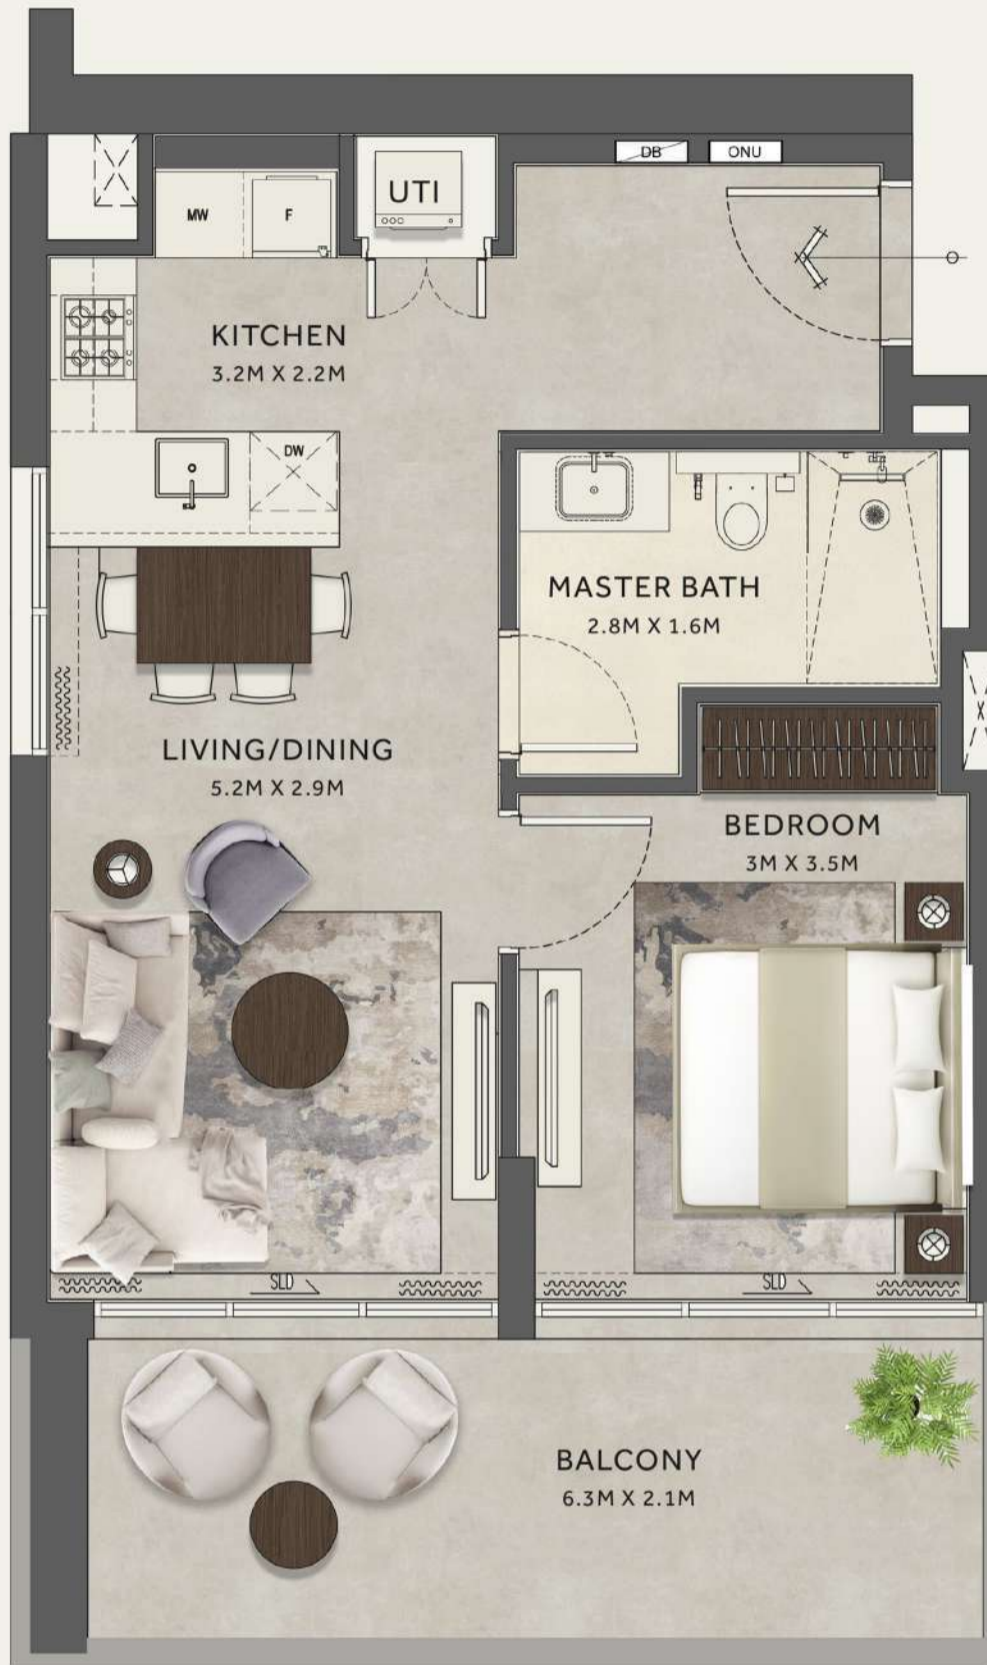

1 BR | TYPE 04