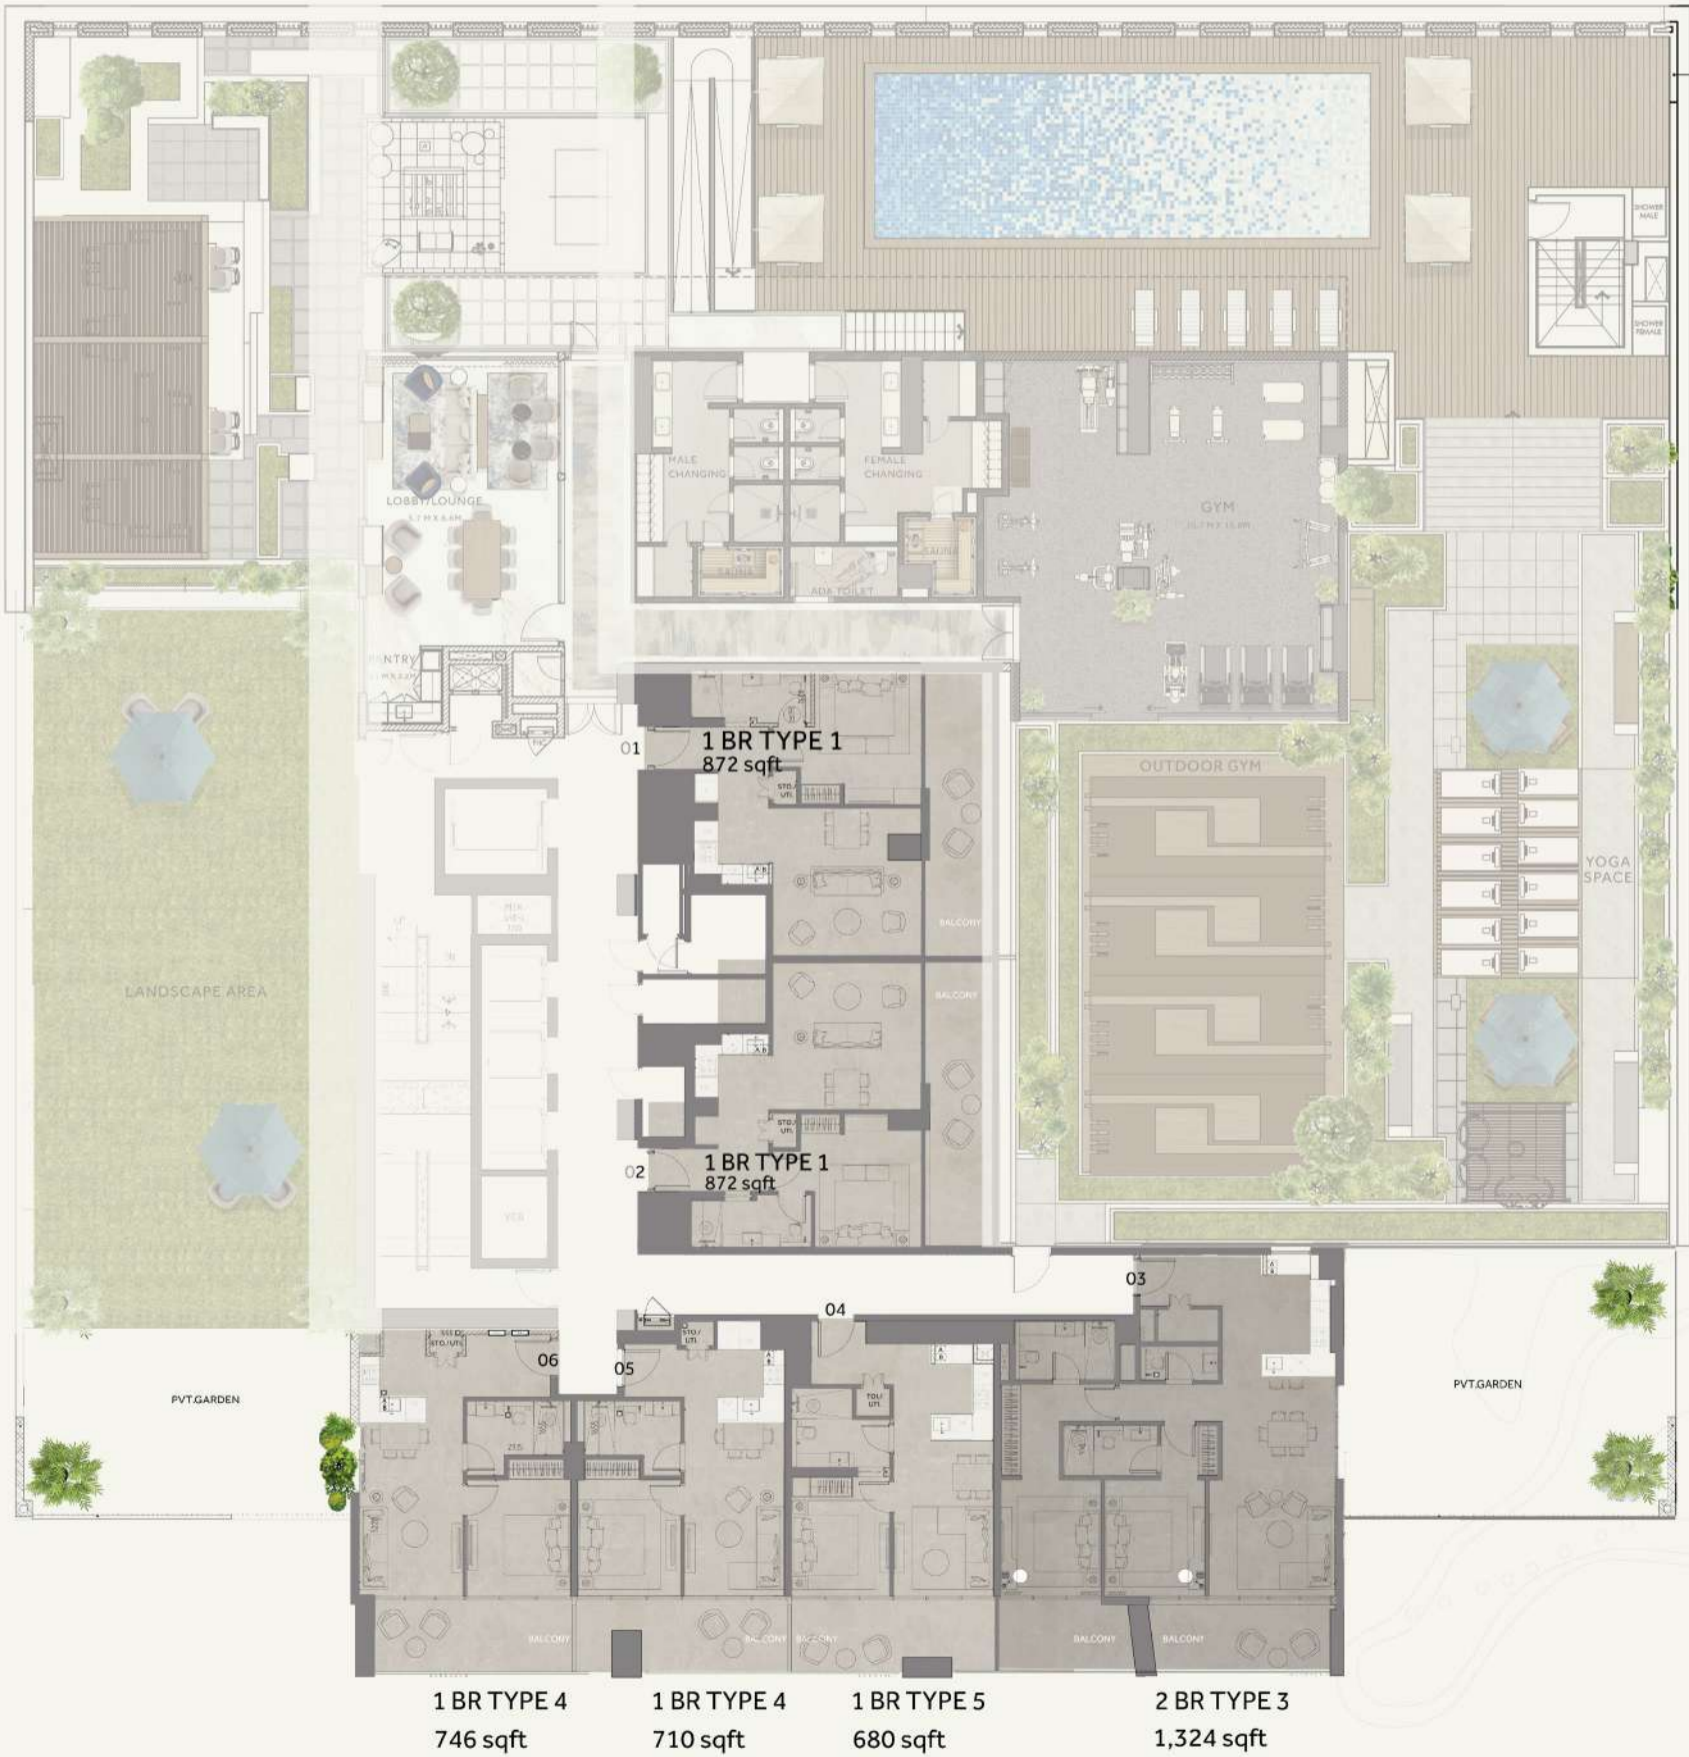

FIRST FLOOR RESIDENTIAL PLAN