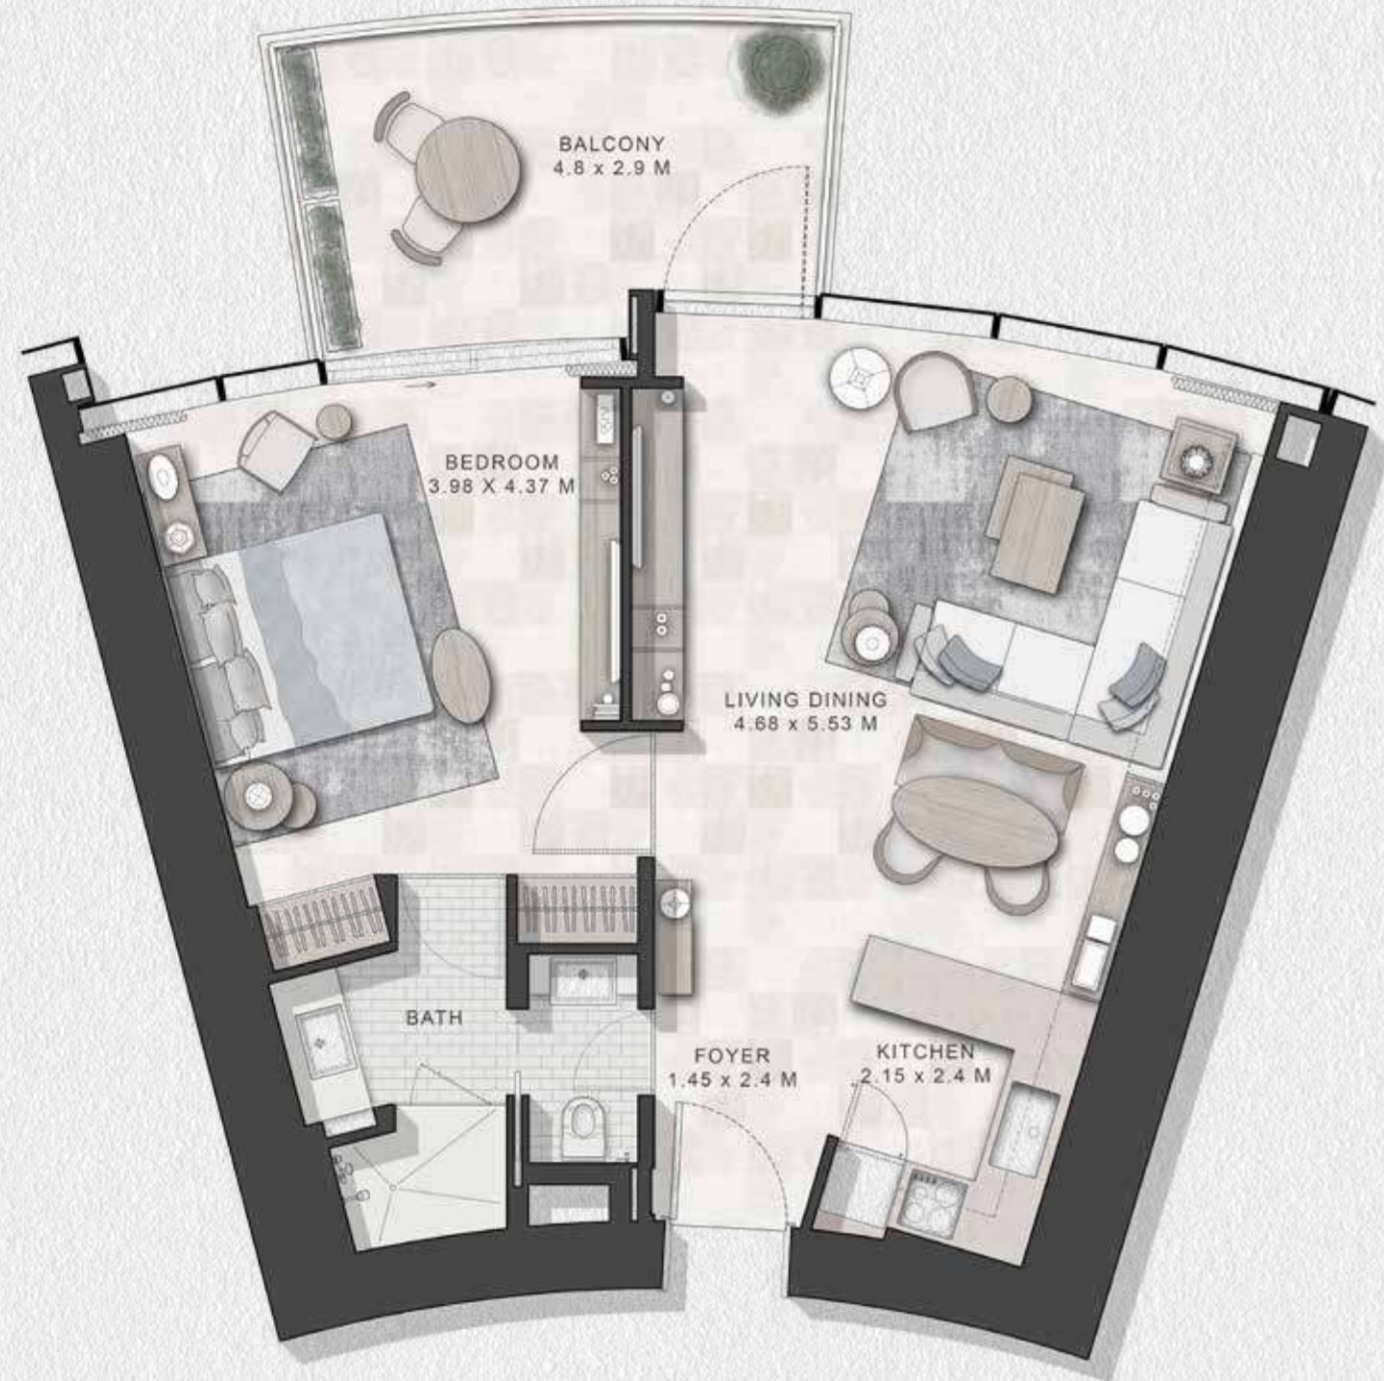

cavalli

TOWER

DAMAC

FLOOR PLANS

cavalli
TOWER

FLOOR
PLANS

Luxury

LUXURY

1 BED TYPE A
LEVELS 04-08

LEVELS 04-06

LEVELS 07-08

LUXURY

1 BED TYPE A2
LEVELS 04-08

LEVELS 04-06

LEVELS 07-08

LUXURY

1 BED TYPE B
LEVELS 04-22 / 24-37

LEVELS 04-22 / 24-37

LUXURY

2 BED TYPE C
LEVELS 07-11

LEVELS 07-11

LUXURY

2 BED TYPE A4
LEVELS 07-22 / 24-37

LEVELS 07-08

LEVELS 09-22 / 24-37

LUXURY

2 BED TYPE A1
LEVELS 12-22 / 31-37

LEVELS 12-22 / 31-37

LUXURY

2 BED TYPE B
LEVELS 04-22

LEVELS 04-08

LEVELS 09-22