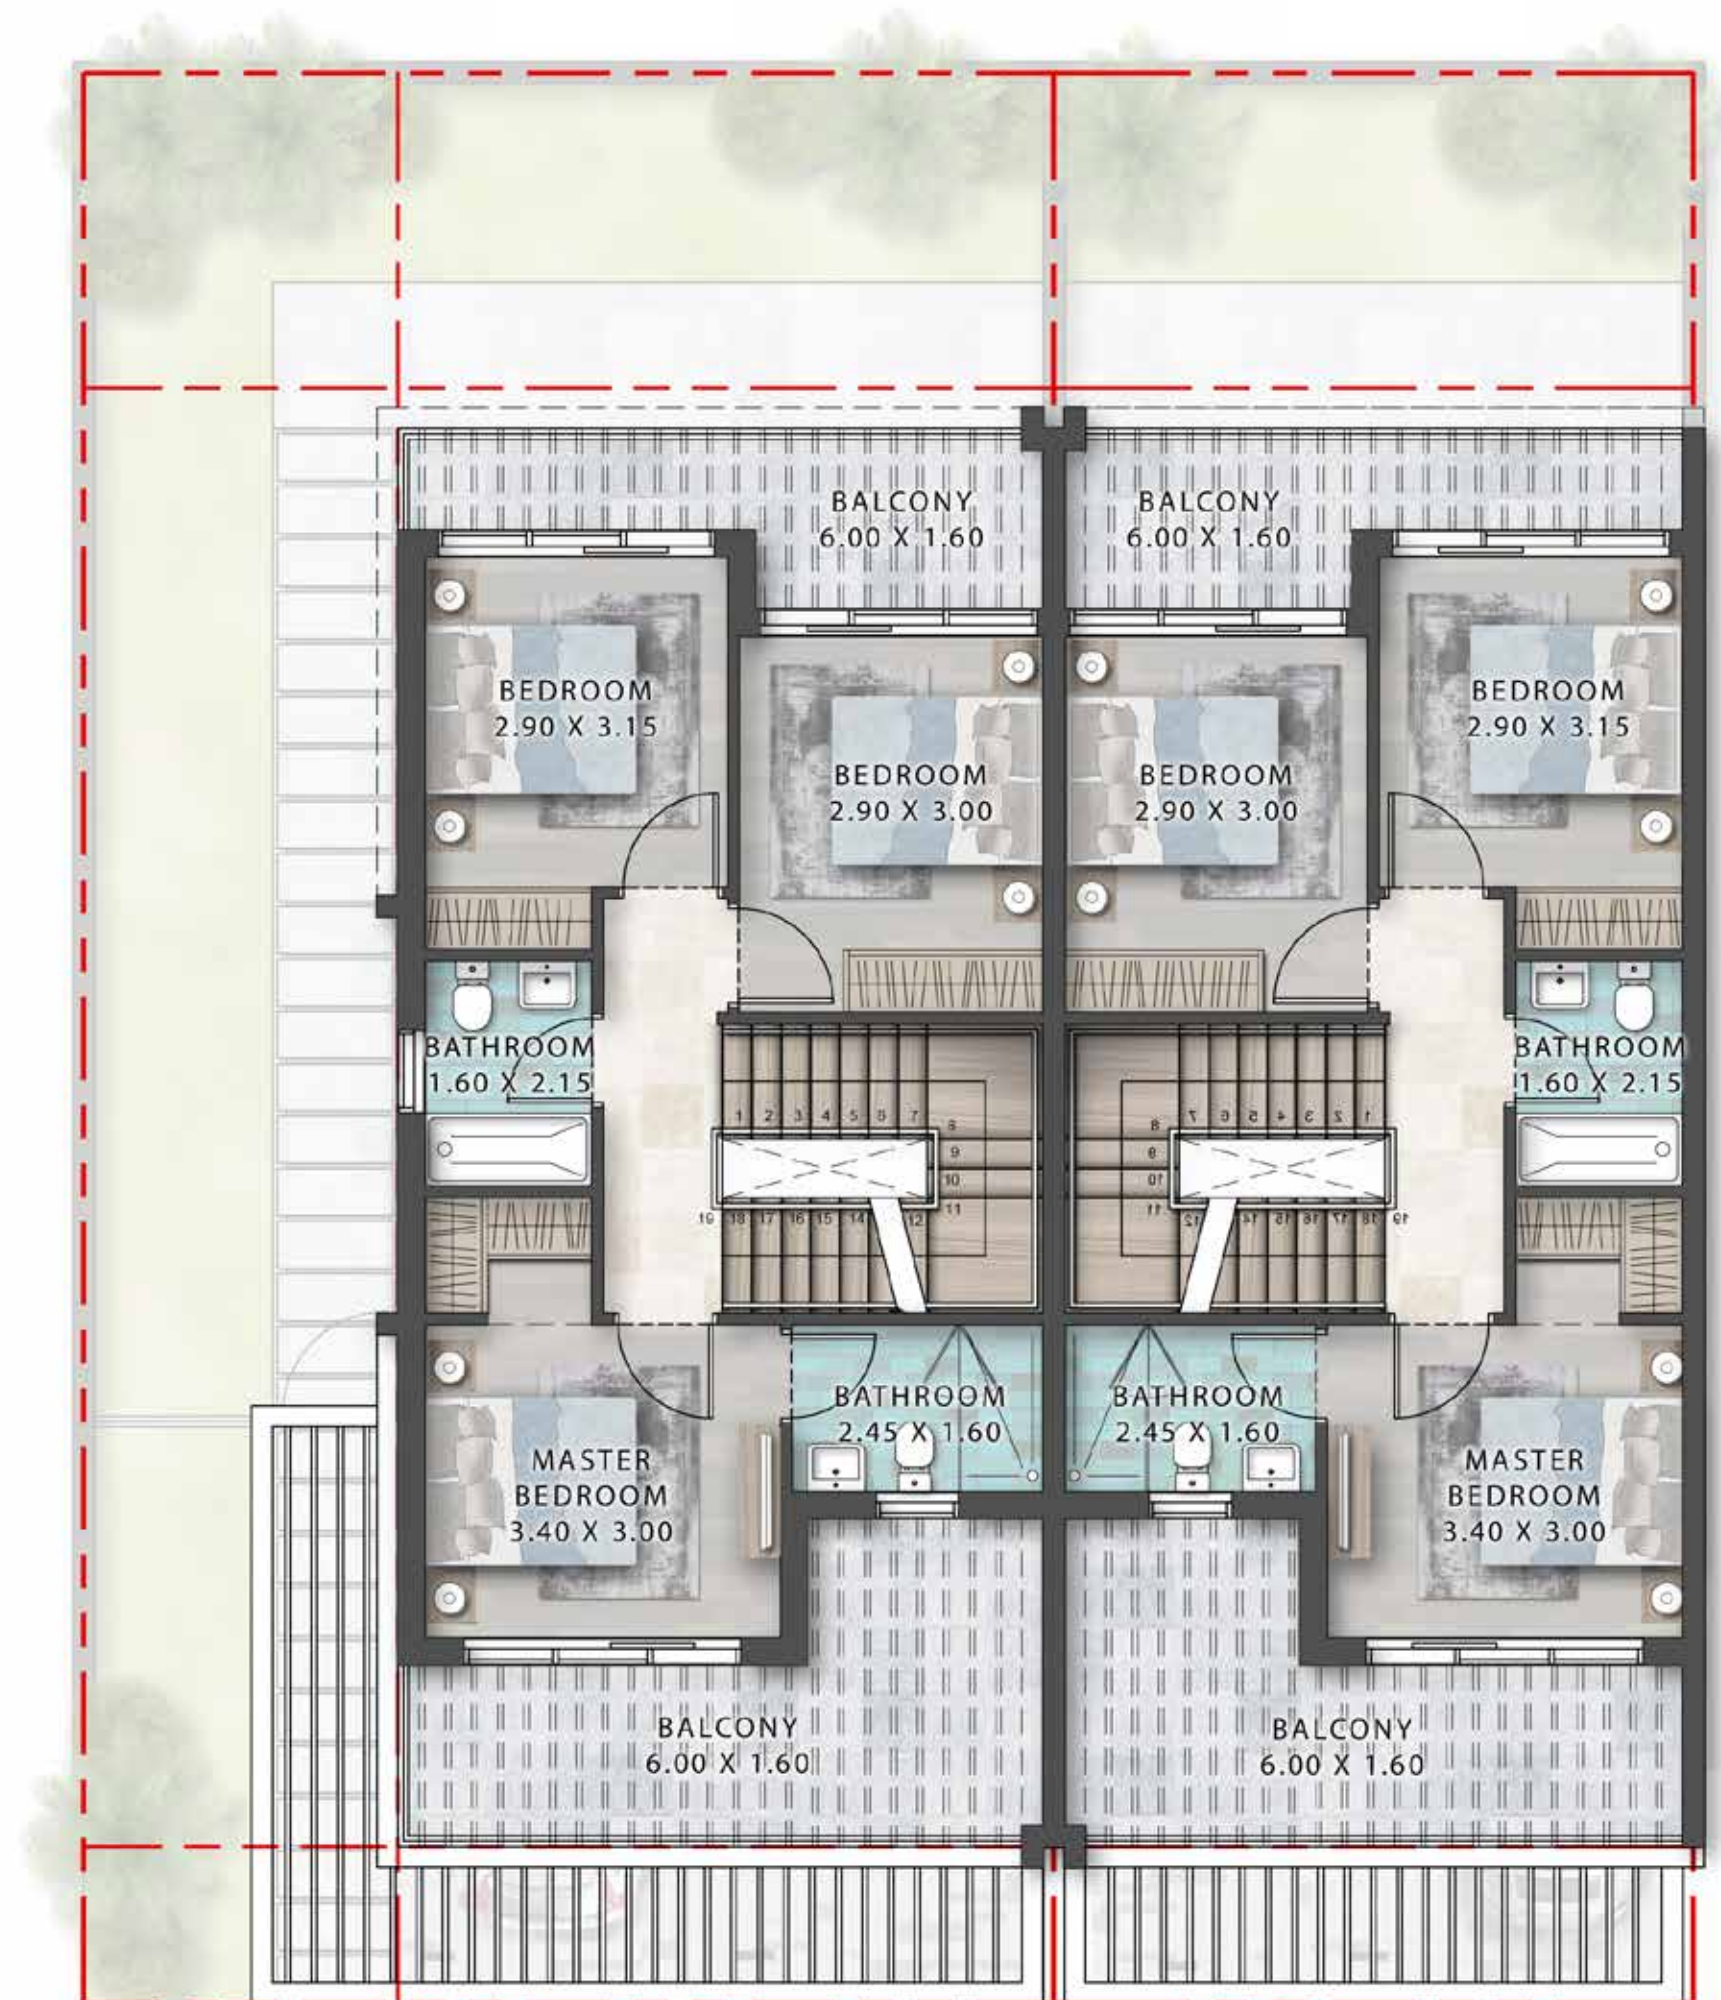

The background is a solid teal color. A large, stylized letter 'V' is centered, filled with a vibrant magenta color that has a subtle, shimmering texture. Two thin, white circular lines overlap each other, forming a Venn diagram shape that frames the central 'V' and the text below it.

VERONA

DAMAC HILLS 2

TOWNHOUSE

TH12-4E/TH12-4M

DAMAC HILLS 2

VERONA

TH12 - 4E

TH12 - 4M

GROUND FLOOR

TH12 - 4E

TH12 - 4M

FIRST FLOOR

TOWNHOUSE

TH12-4E/TH12-4M

DAMAC HILLS 2

VERONA

TH12 - 4E

TH12 - 4M

ROOF FLOOR (FUTURE EXPANSION)