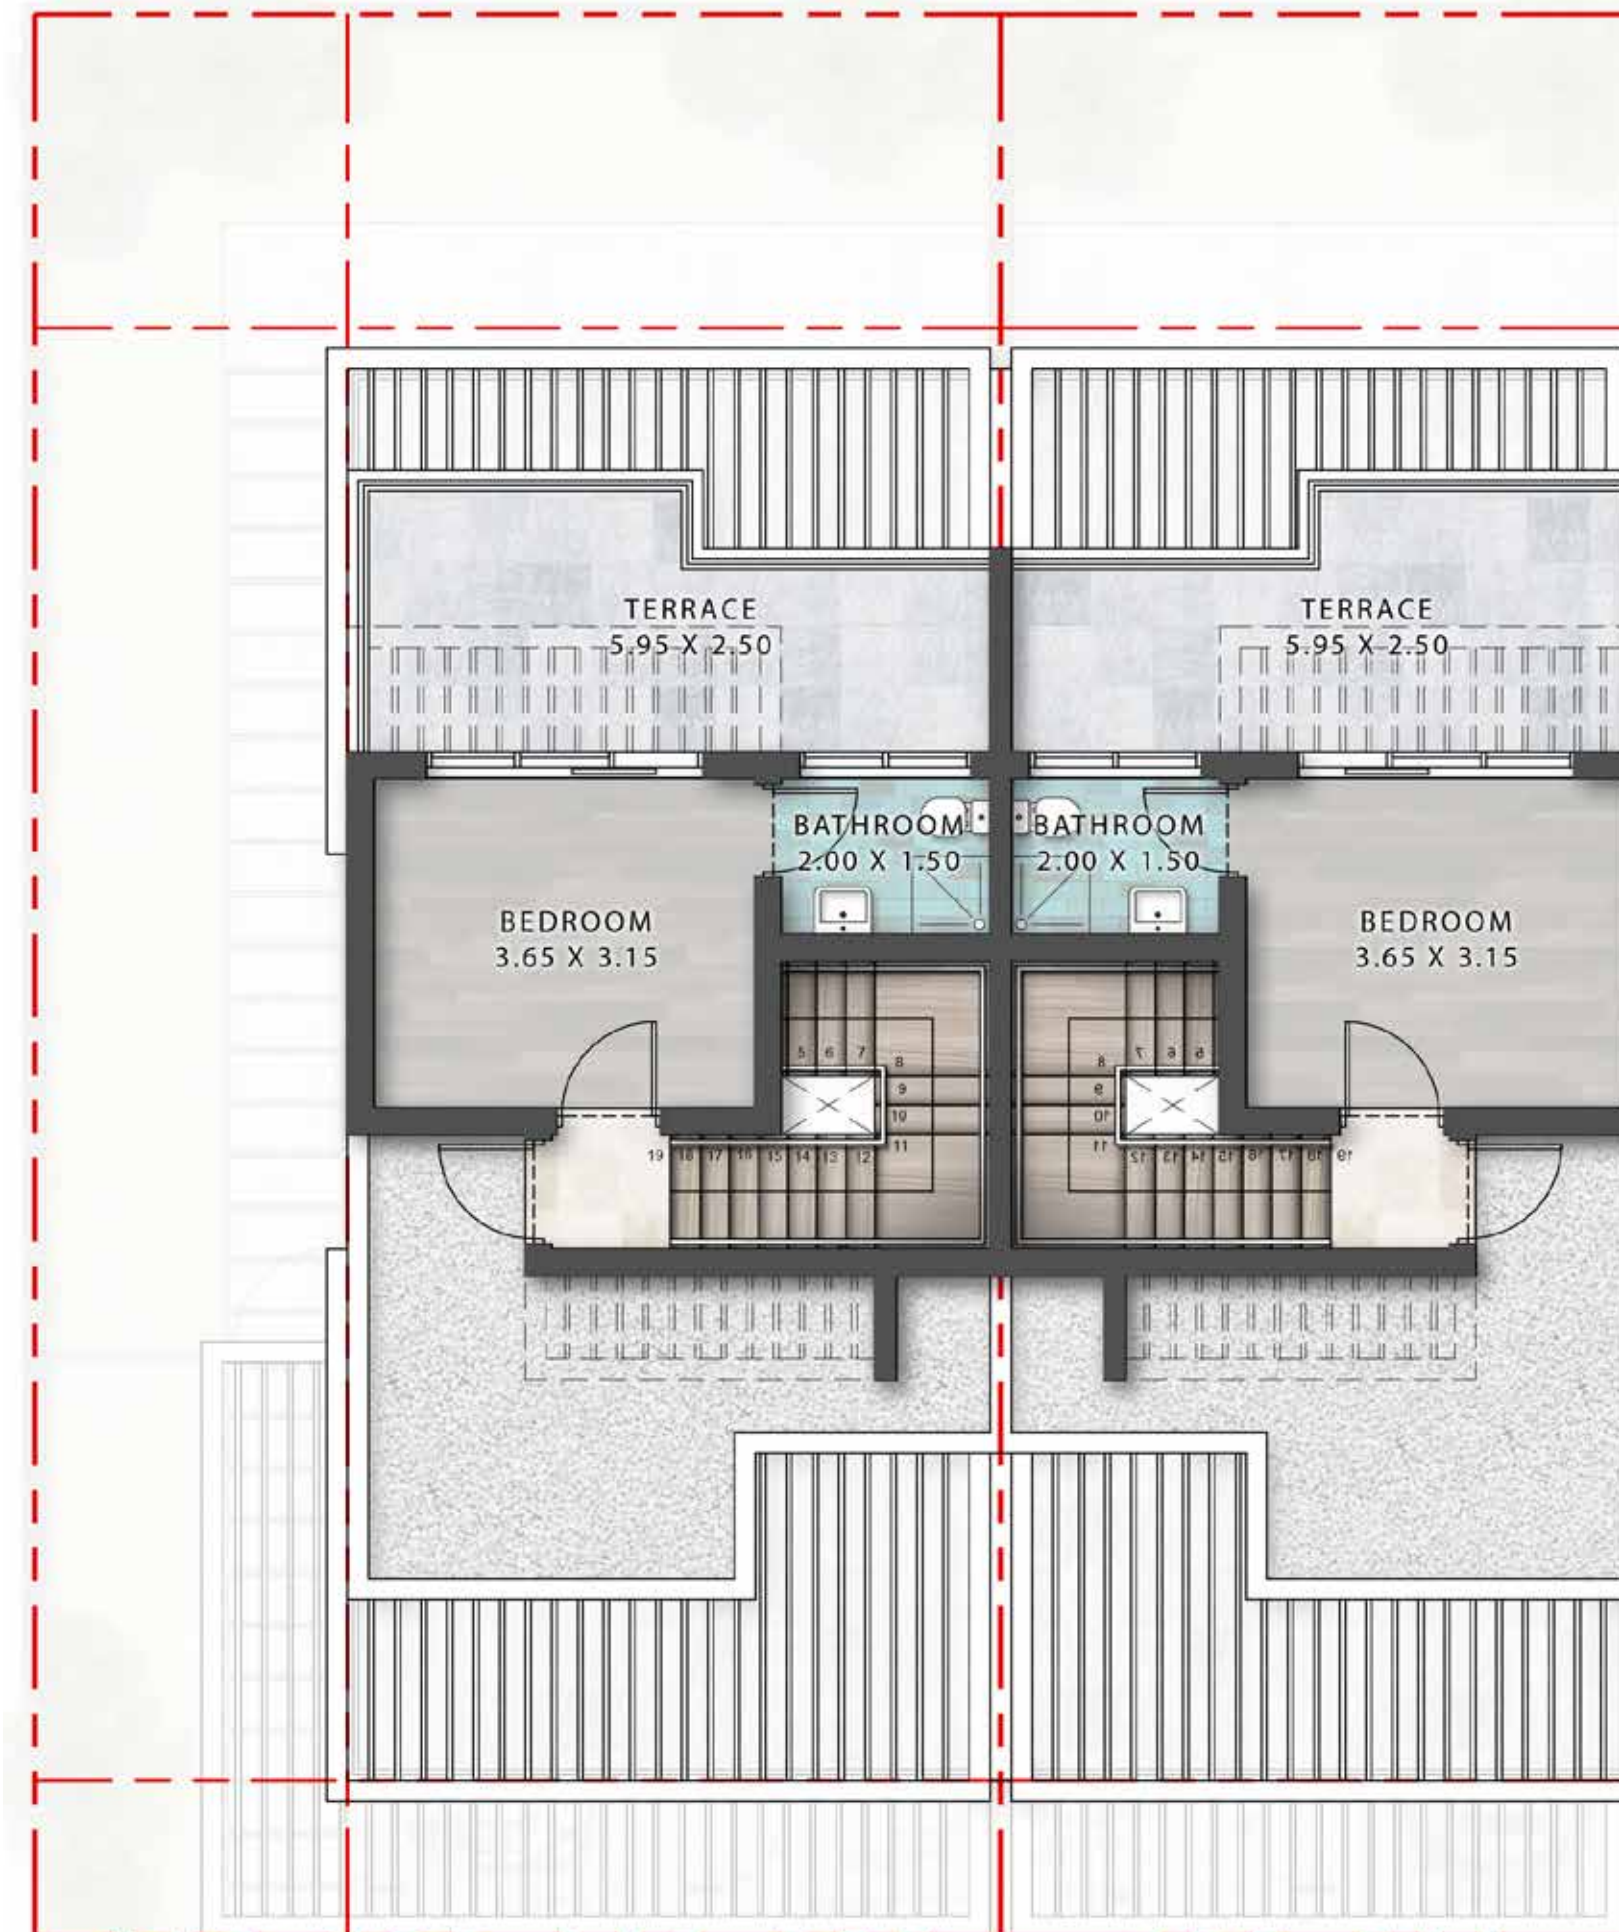

The background is a solid teal color. A large, stylized letter 'V' is centered, filled with a vibrant magenta color that has a subtle, shimmering texture. Two thin, white circular lines overlap each other, forming a Venn diagram shape that frames the central 'V' and the text below it.

VERONA

DAMAC HILLS 2

TOWNHOUSE

TH12-4E/TH12-4M

DAMAC HILLS 2

VERONA

TH12 - 4E

TH12 - 4M

GROUND FLOOR

TH12 - 4E

TH12 - 4M

FIRST FLOOR

TOWNHOUSE

TH12-4E/TH12-4M

DAMAC HILLS 2

VERONA

TH12 - 4E

TH12 - 4M

ROOF FLOOR (FUTURE EXPANSION)