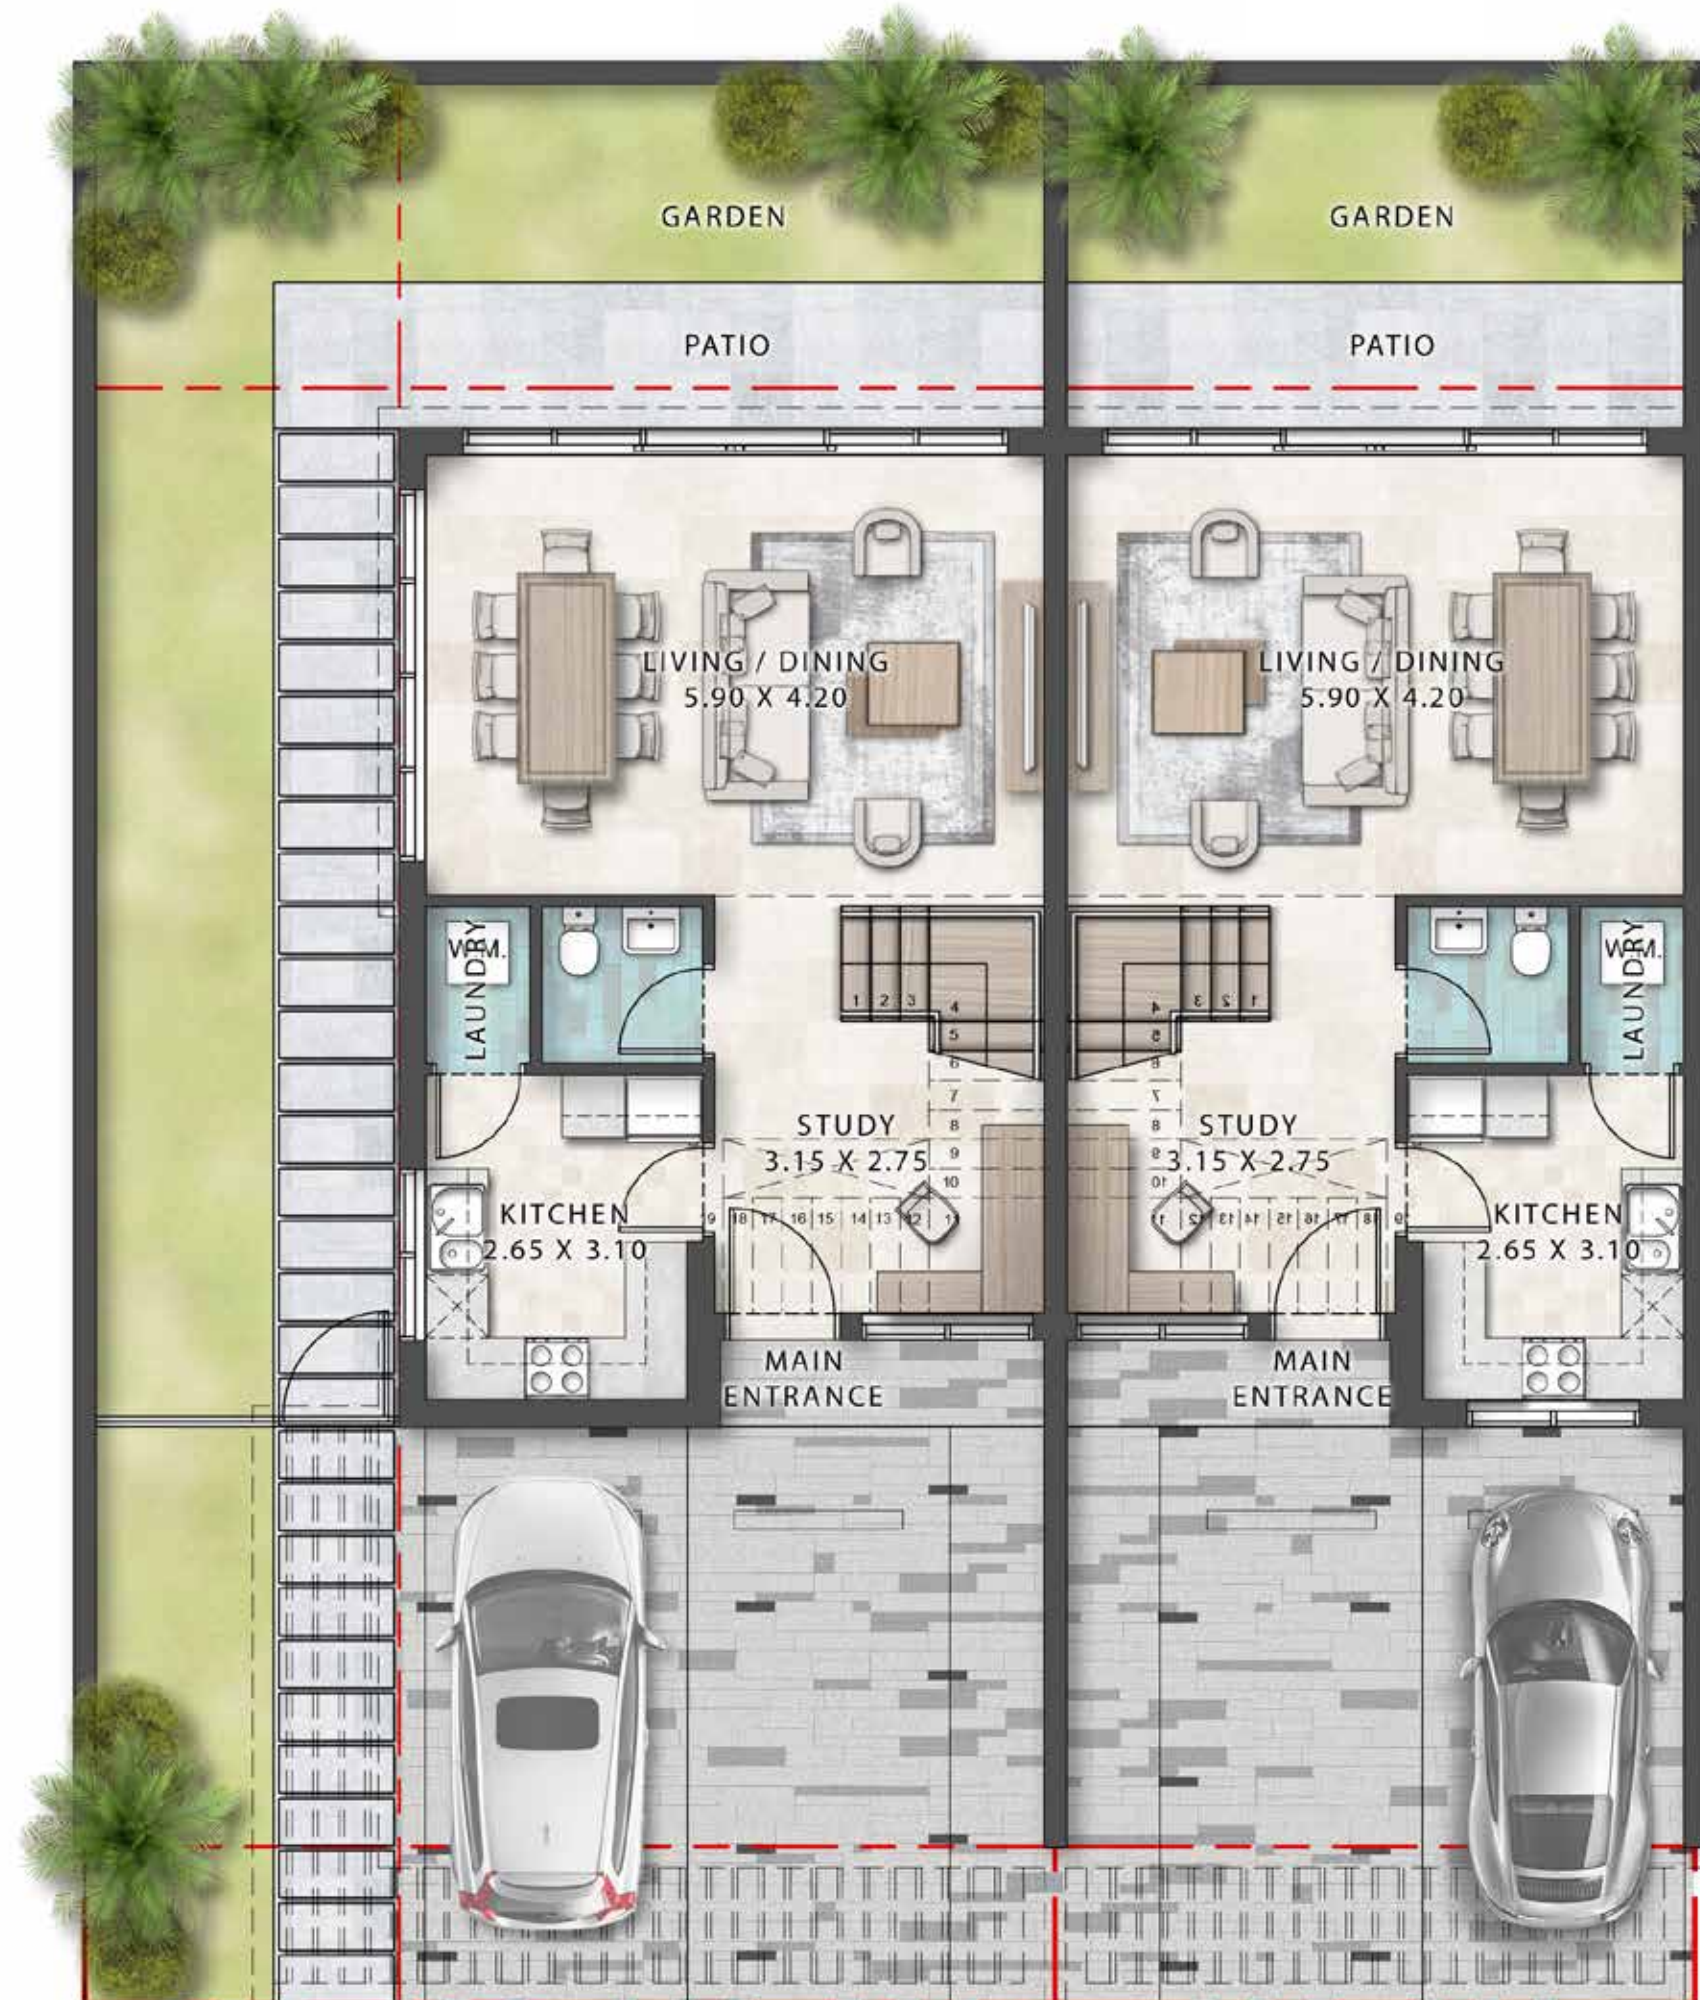

The background is a solid teal color. A large, stylized letter 'V' is centered, filled with a vibrant magenta color that has a subtle, shimmering texture. Two thin, white circular lines overlap each other, forming a Venn diagram shape that frames the central 'V' and the text below it.

VERONA

DAMAC HILLS 2

TOWNHOUSE

TH12-4E/TH12-4M

DAMAC HILLS 2

VERONA

TH12 - 4E

TH12 - 4M

GROUND FLOOR

TH12 - 4E

TH12 - 4M

FIRST FLOOR

TOWNHOUSE

TH12-4E/TH12-4M

DAMAC HILLS 2

VERONA

TH12 - 4E

TH12 - 4M

ROOF FLOOR (FUTURE EXPANSION)