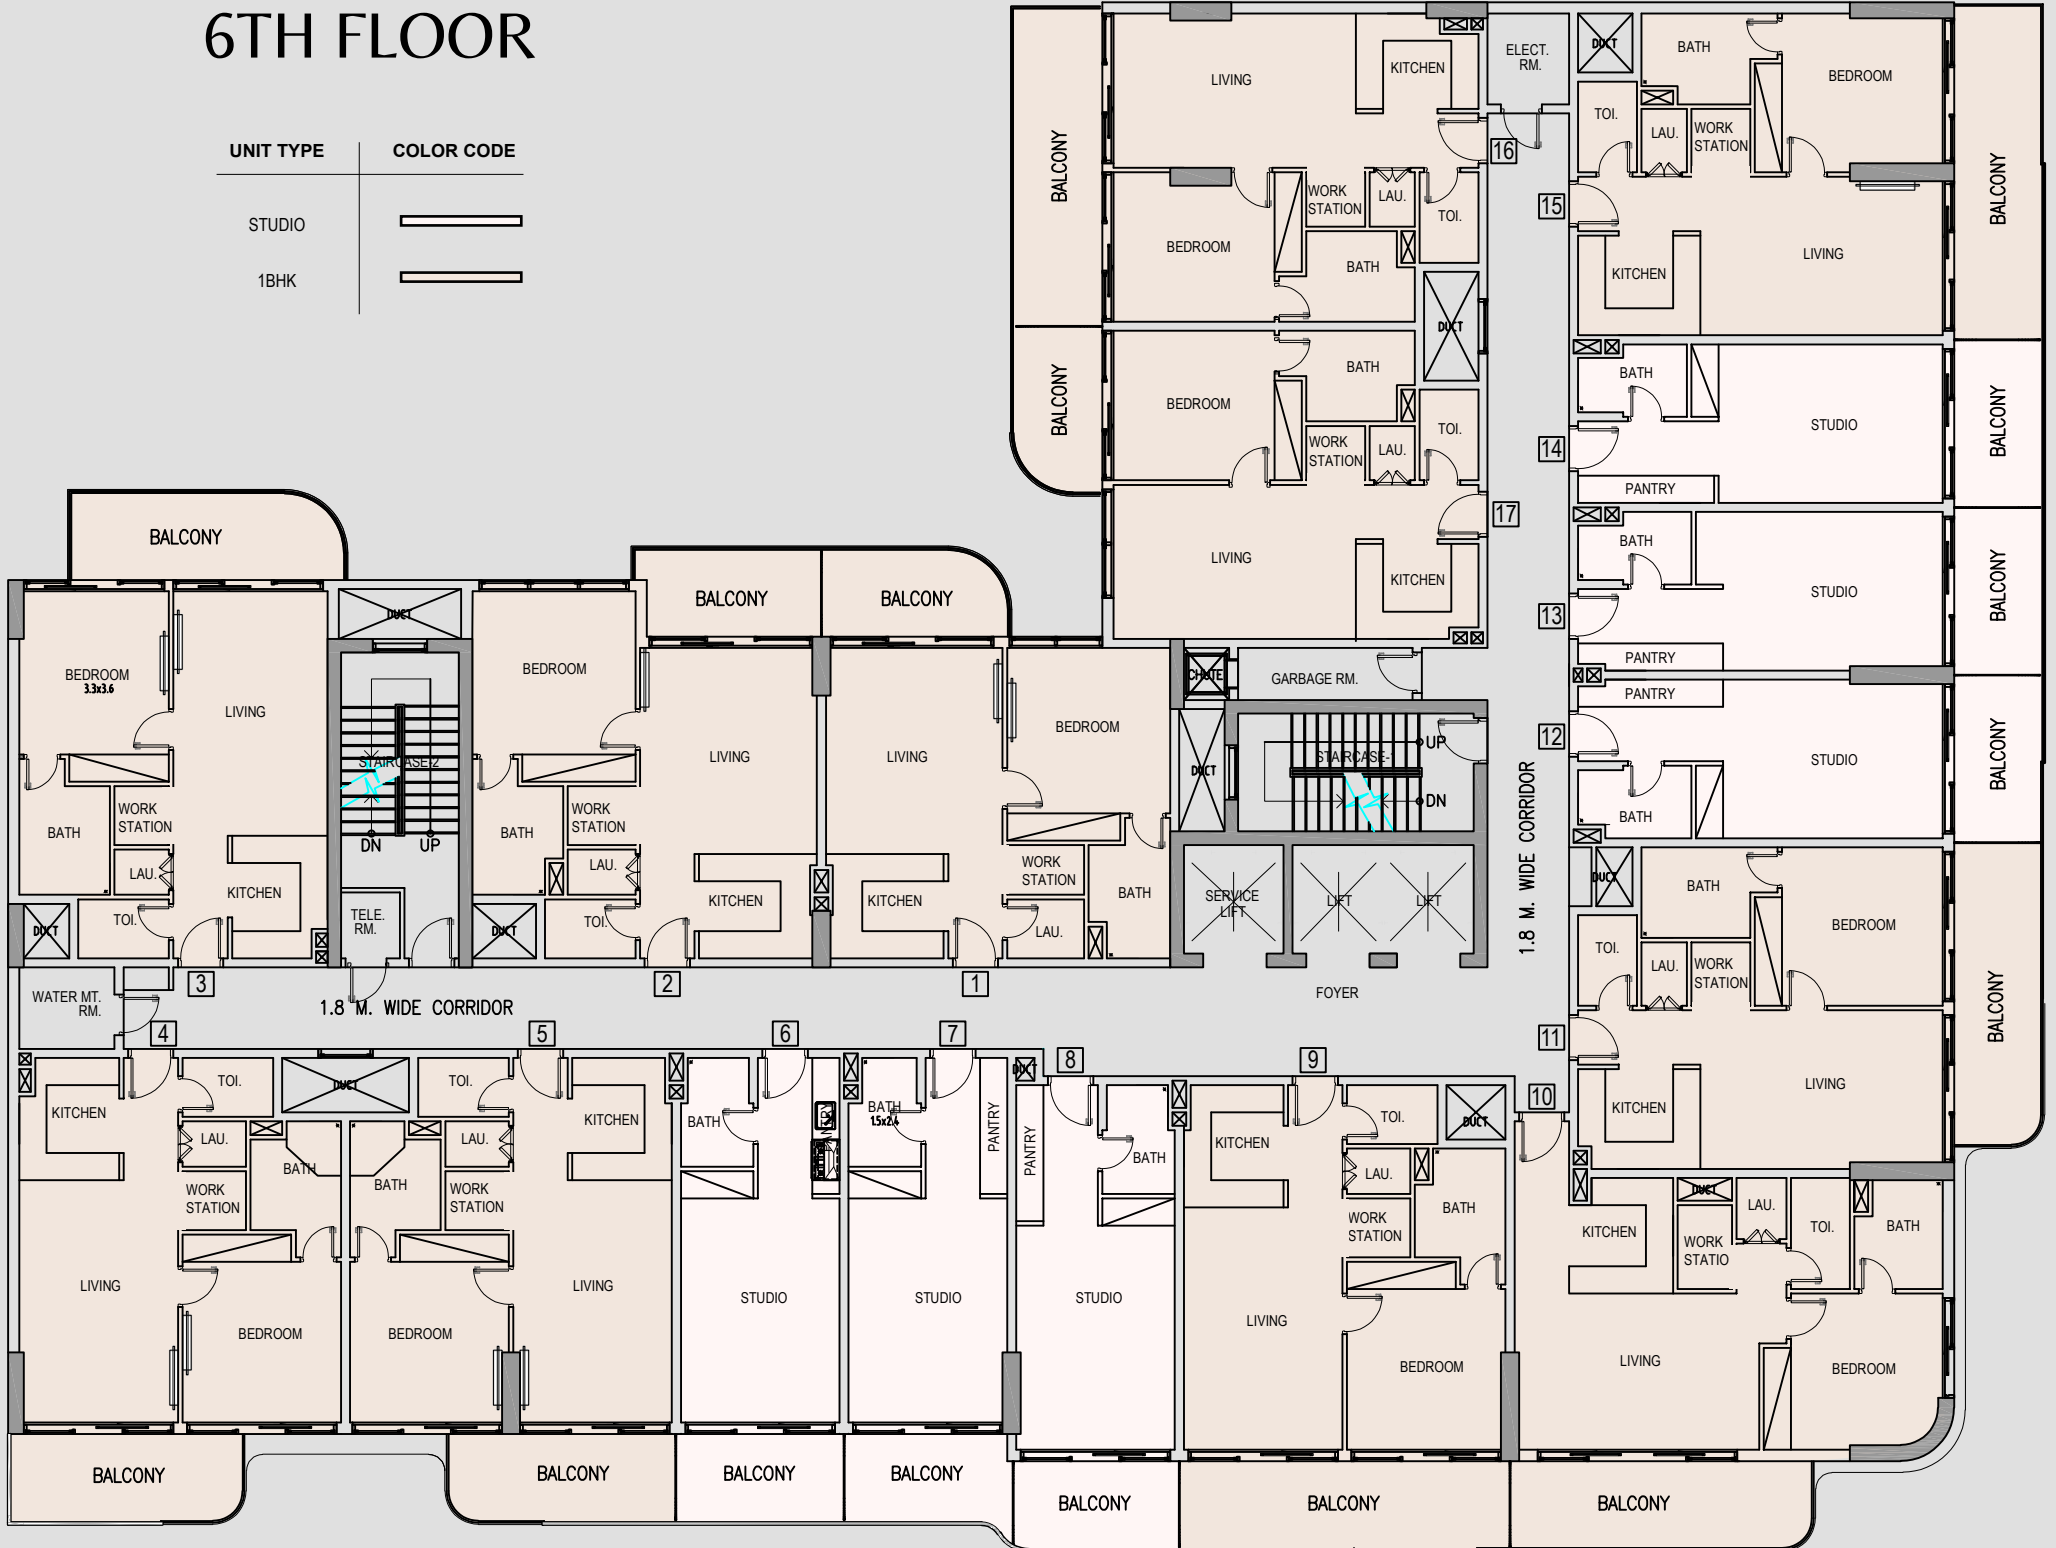

IMTIAZ
DEVELOPMENTS

Pearl
House
BY IMTIAZ

FLOOR PLAN

UNIT TYPE COLOR CODE

STUDIO

1BHK

1ST FLOOR

2ND FLOOR

UNIT TYPE	COLOR CODE
STUDIO	
1BHK	

3RD FLOOR

UNIT TYPE	COLOR CODE
STUDIO	
1BHK	

4TH FLOOR

UNIT TYPE	COLOR CODE
STUDIO	
1BHK	

5TH FLOOR

UNIT TYPE	COLOR CODE
STUDIO	
1BHK	

6TH FLOOR

UNIT TYPE	COLOR CODE
STUDIO	
1BHK	

7TH FLOOR

UNIT TYPE	COLOR CODE
STUDIO	
1BHK	

8TH FLOOR

UNIT TYPE	COLOR CODE
STUDIO	
1BHK	

9TH FLOOR

UNIT TYPE	COLOR CODE
STUDIO	
1BHK	

10TH FLOOR