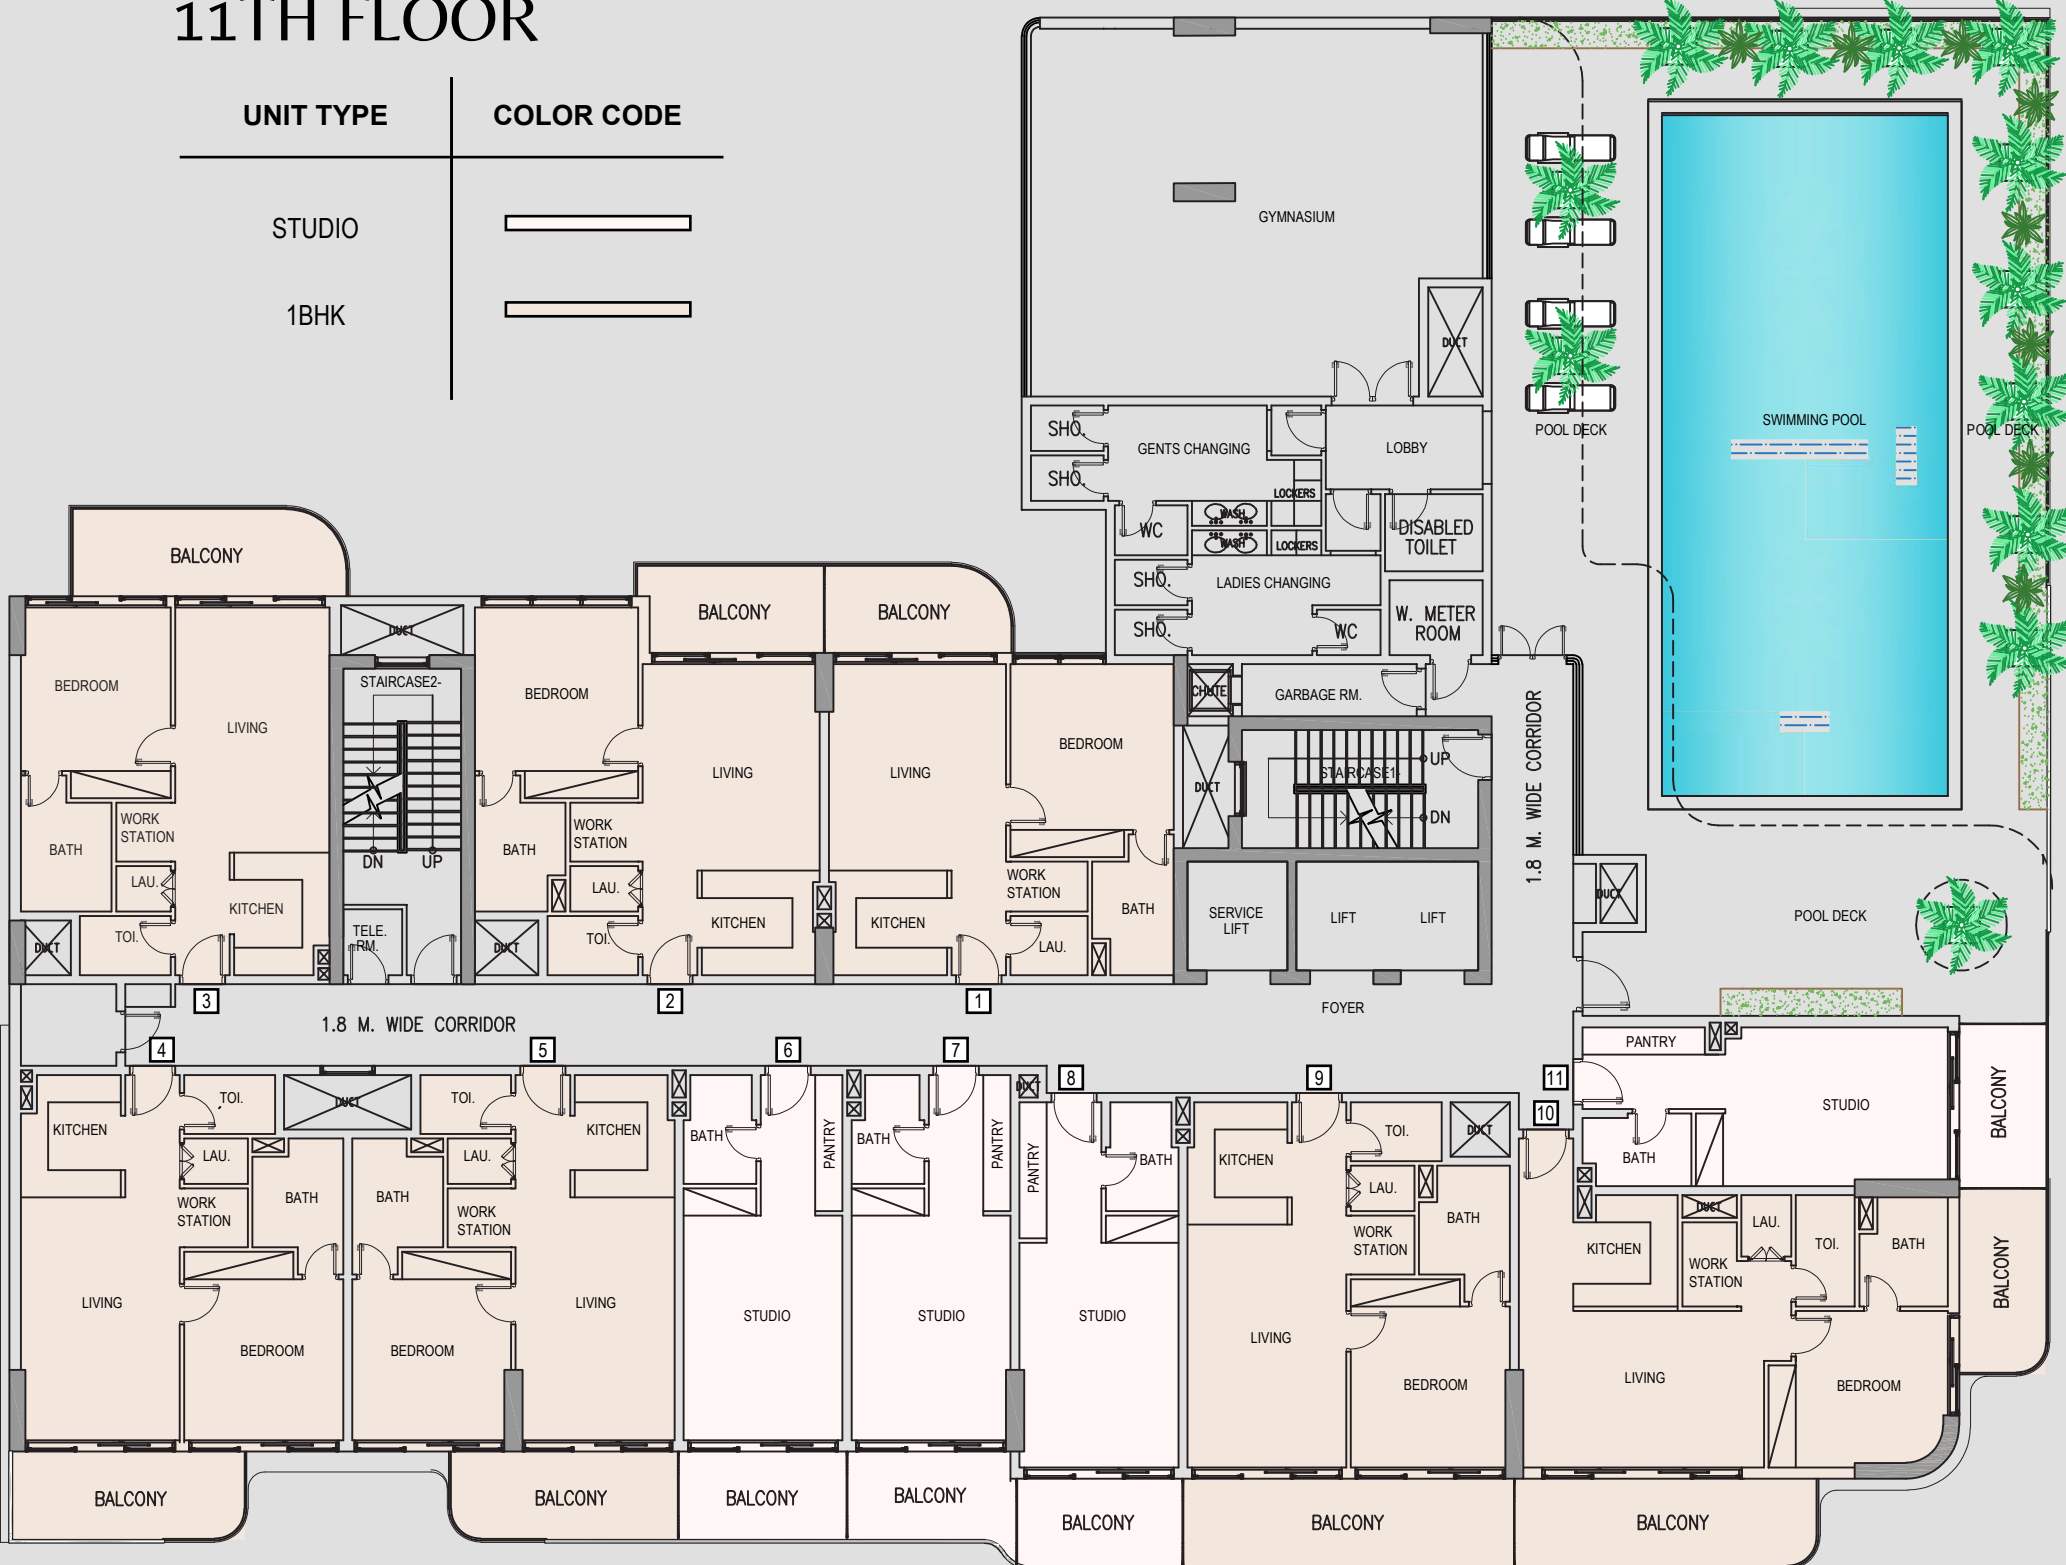

IMTIAZ
DEVELOPMENTS

Pearl
House
BY IMTIAZ

FLOOR PLAN

UNIT TYPE COLOR CODE

STUDIO

1BHK

1ST FLOOR

2ND FLOOR

UNIT TYPE	COLOR CODE
STUDIO	
1BHK	

7TH FLOOR

UNIT TYPE	COLOR CODE
STUDIO	
1BHK	

8TH FLOOR

UNIT TYPE	COLOR CODE
STUDIO	
1BHK	

9TH FLOOR

UNIT TYPE	COLOR CODE
STUDIO	
1BHK	

10TH FLOOR

UNIT TYPE	COLOR CODE
STUDIO	
1BHK	

11TH FLOOR

UNIT TYPE	COLOR CODE
STUDIO	
1BHK	

RETAIL FLOOR