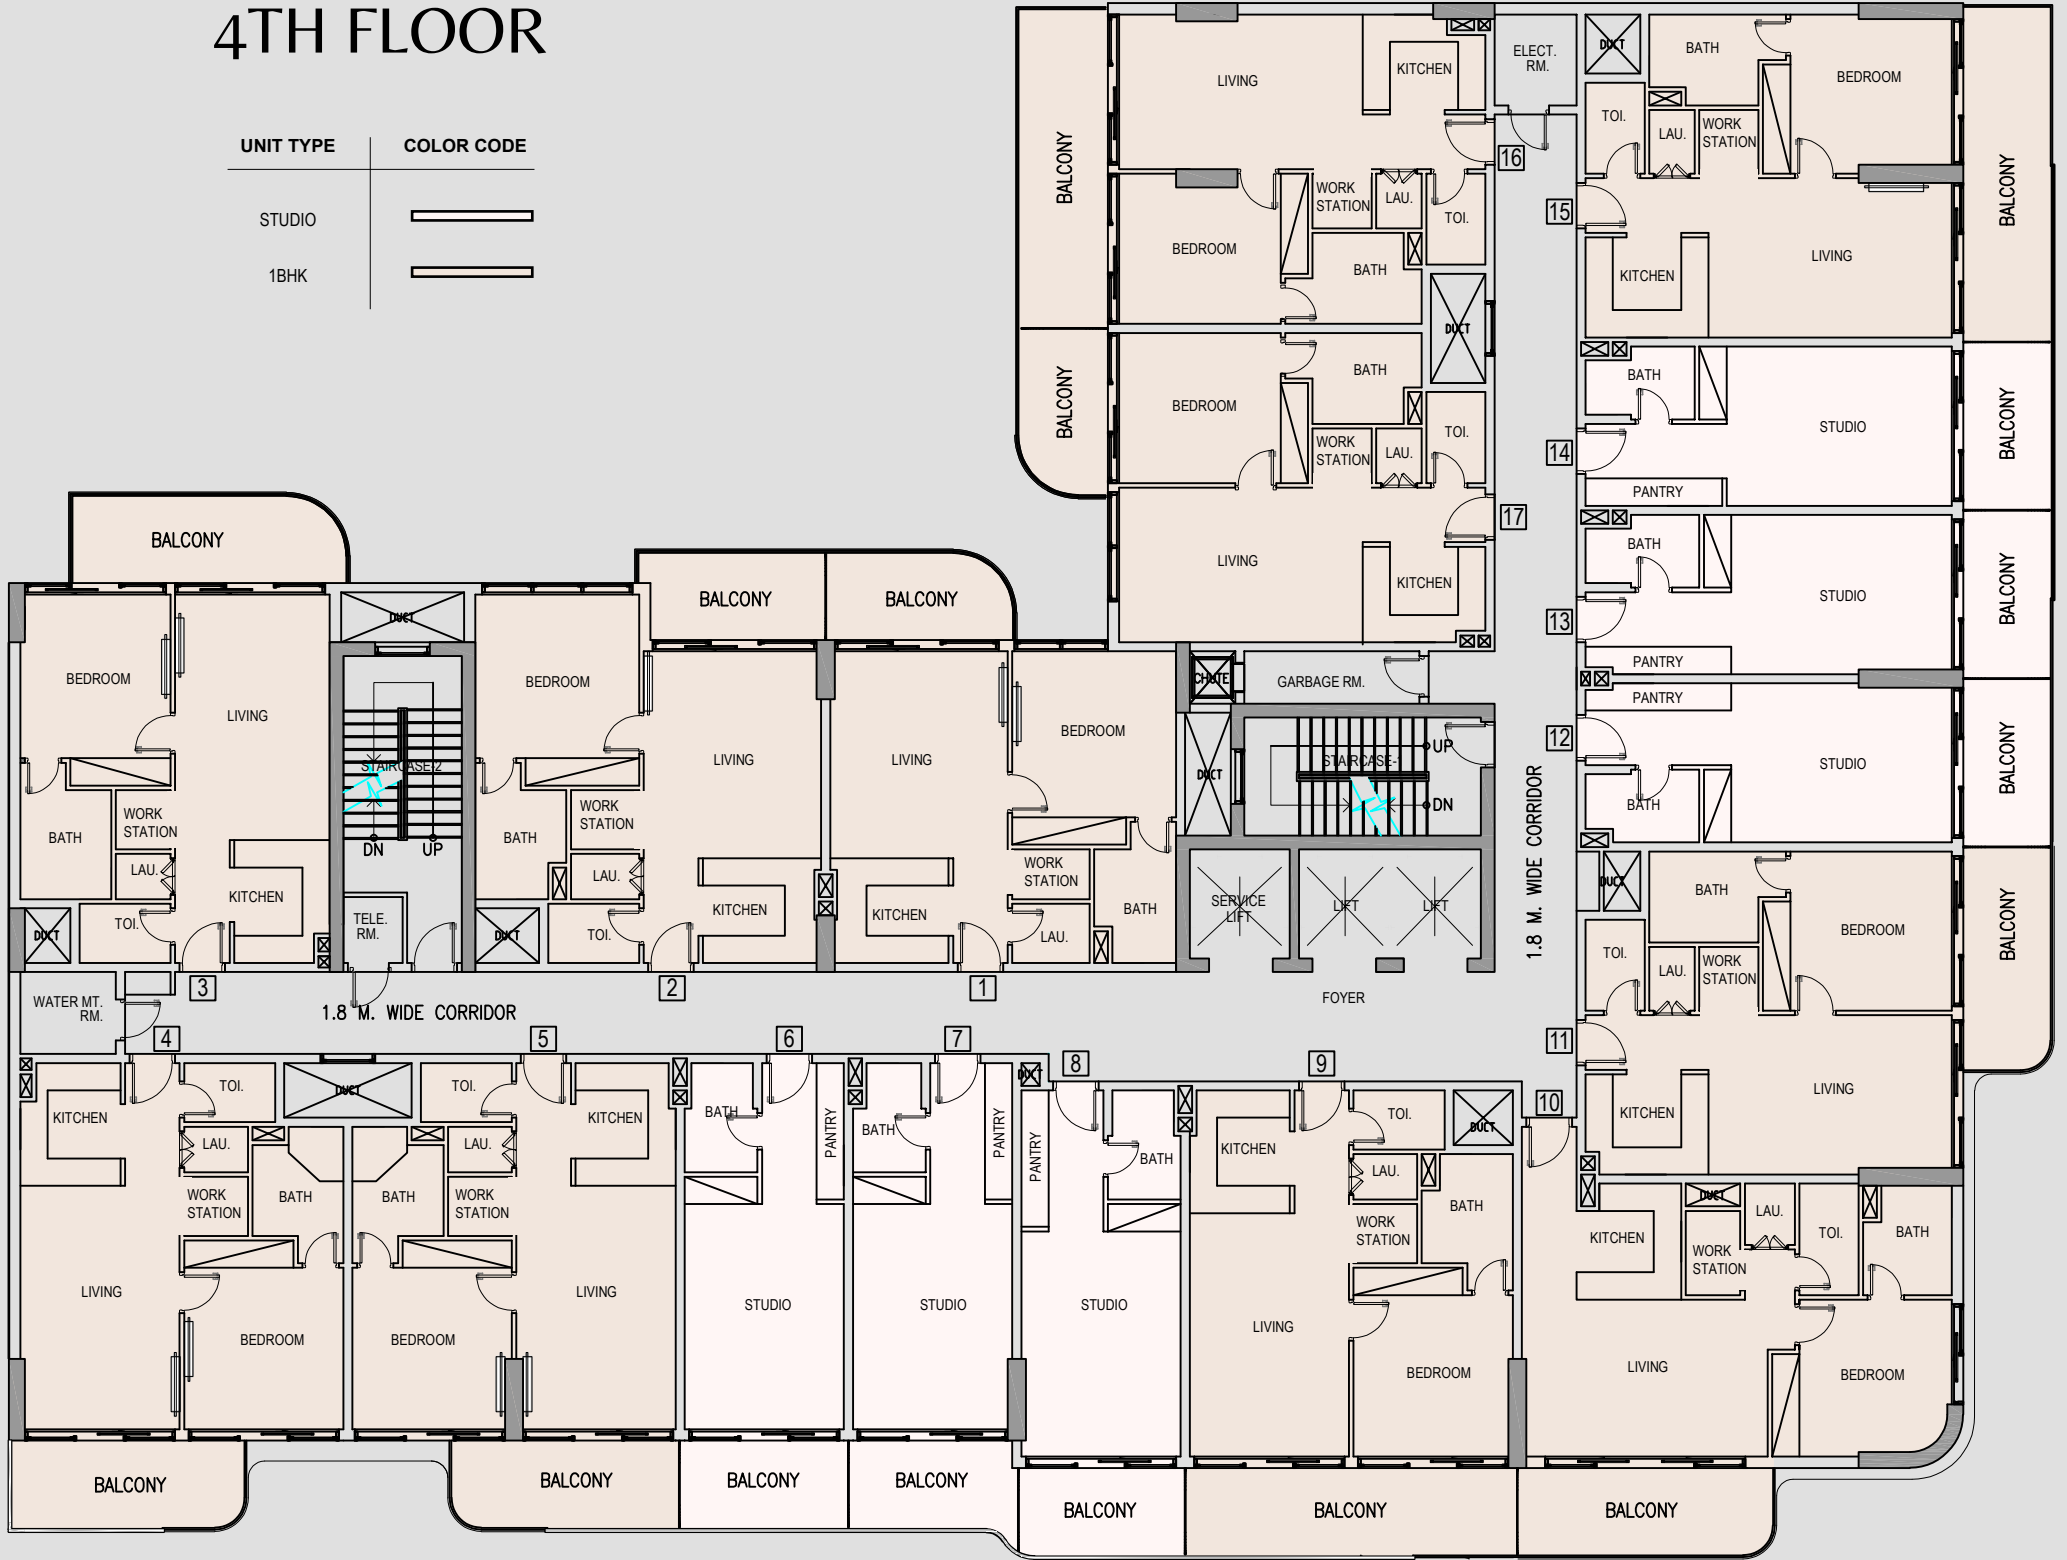

IMTIAZ
DEVELOPMENTS

Pearl
House
BY IMTIAZ

FLOOR PLAN

UNIT TYPE COLOR CODE

STUDIO

1BHK

1ST FLOOR

2ND FLOOR

UNIT TYPE	COLOR CODE
STUDIO	
1BHK	

3RD FLOOR

UNIT TYPE	COLOR CODE
STUDIO	
1BHK	

4TH FLOOR

UNIT TYPE	COLOR CODE
STUDIO	
1BHK	

5TH FLOOR

UNIT TYPE	COLOR CODE
STUDIO	
1BHK	

6TH FLOOR

UNIT TYPE	COLOR CODE
STUDIO	
1BHK	

7TH FLOOR

UNIT TYPE	COLOR CODE
STUDIO	
1BHK	

8TH FLOOR

UNIT TYPE	COLOR CODE
STUDIO	
1BHK	

9TH FLOOR

UNIT TYPE	COLOR CODE
STUDIO	
1BHK	

10TH FLOOR