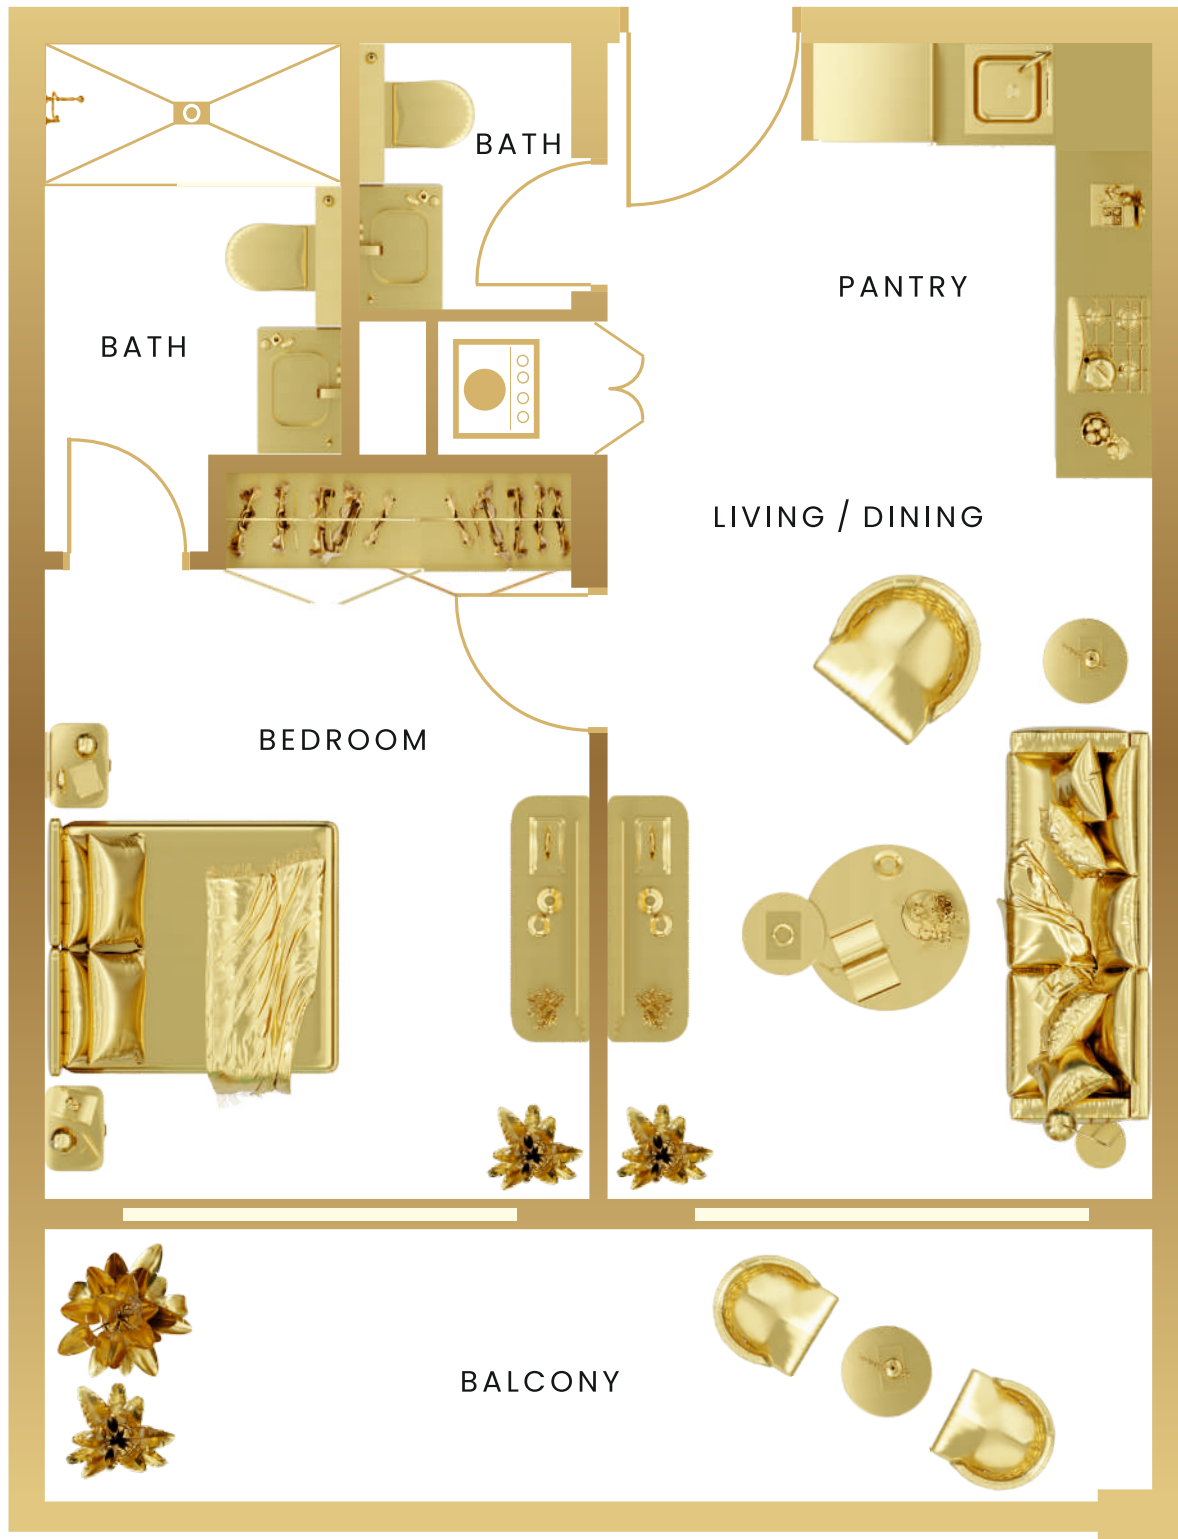

VINCITORE
VOLARE

Every Inch A Masterpiece

ARJAN COMMUNITY PARK

ARJAN COMMUNITY PARK

LEGEND

- EXECUTIVE STUDIO
- CLASSIC 1 BED ROOM
- PREMIUM 1 BED ROOM
- LUXURY 2 BED ROOM

SIDE PARK

FLOOR PLAN - 13th FLOOR

EVERY INCH,
A MASTERPIECE

PROJECT UNIT PLAN

UNIT LAYOUT

EXECUTIVE STUDIO

SIZE: 441 – 503 sq. ft.

UNIT LAYOUT

CLASSIC 1 BEDROOM

SIZE: 658 – 727 sq. ft.

UNIT LAYOUT

PREMIUM 1 BEDROOM*

**This unit comes with an additional Multi-utility Space that adapts to your needs & can be converted into a home office, private dining or kids area

SIZE: 740 – 830 sq. ft.

UNIT LAYOUT

LUXURY 2 BEDROOM*

**This unit comes with an additional Multi-utility Space that adapts to your needs & can be converted into a home office, private dining or kids area

SIZE: 1175 – 1430 sq. ft.