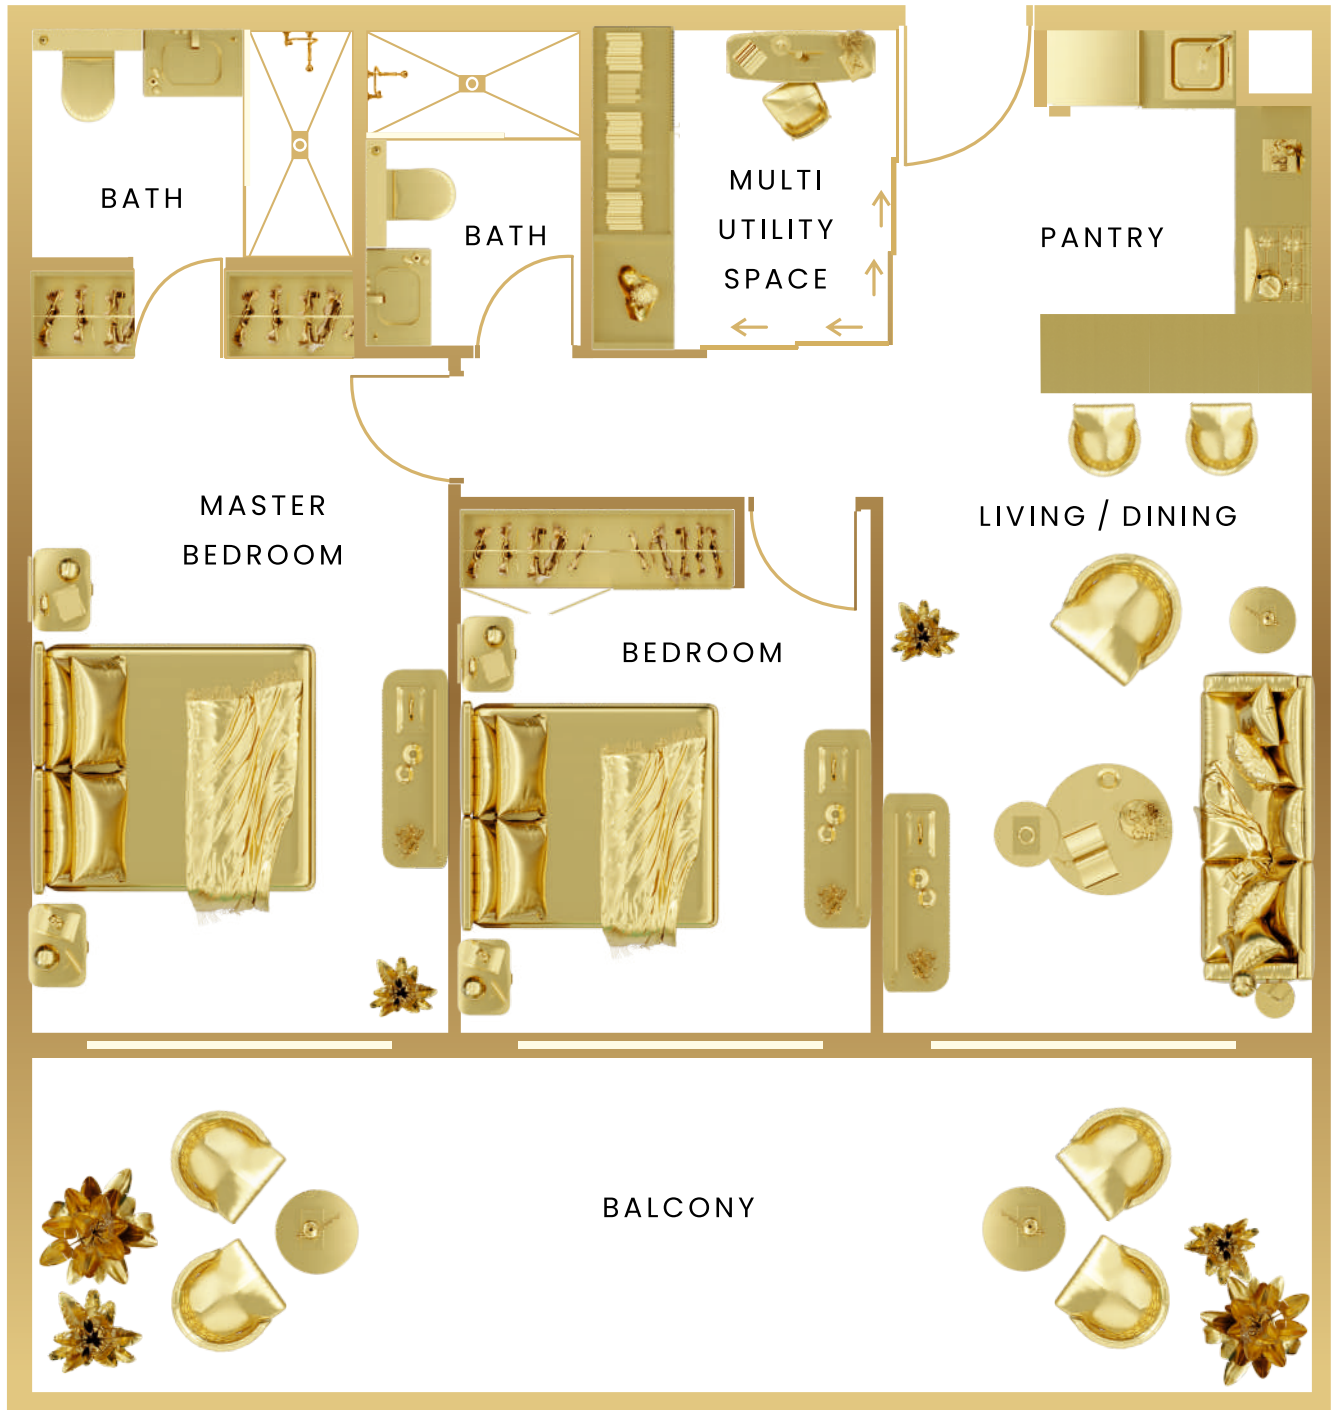

EVERY INCH,
A MASTERPIECE

PROJECT UNIT PLAN

UNIT LAYOUT

EXECUTIVE STUDIO

SIZE: 441 – 503 sq. ft.

UNIT LAYOUT

CLASSIC 1 BEDROOM

SIZE: 658 – 727 sq. ft.

UNIT LAYOUT

PREMIUM 1 BEDROOM*

**This unit comes with an additional Multi-utility Space that adapts to your needs & can be converted into a home office, private dining or kids area

SIZE: 740 – 830 sq. ft.

UNIT LAYOUT

LUXURY 2 BEDROOM*

**This unit comes with an additional Multi-utility Space that adapts to your needs & can be converted into a home office, private dining or kids area

SIZE: 1175 – 1430 sq. ft.