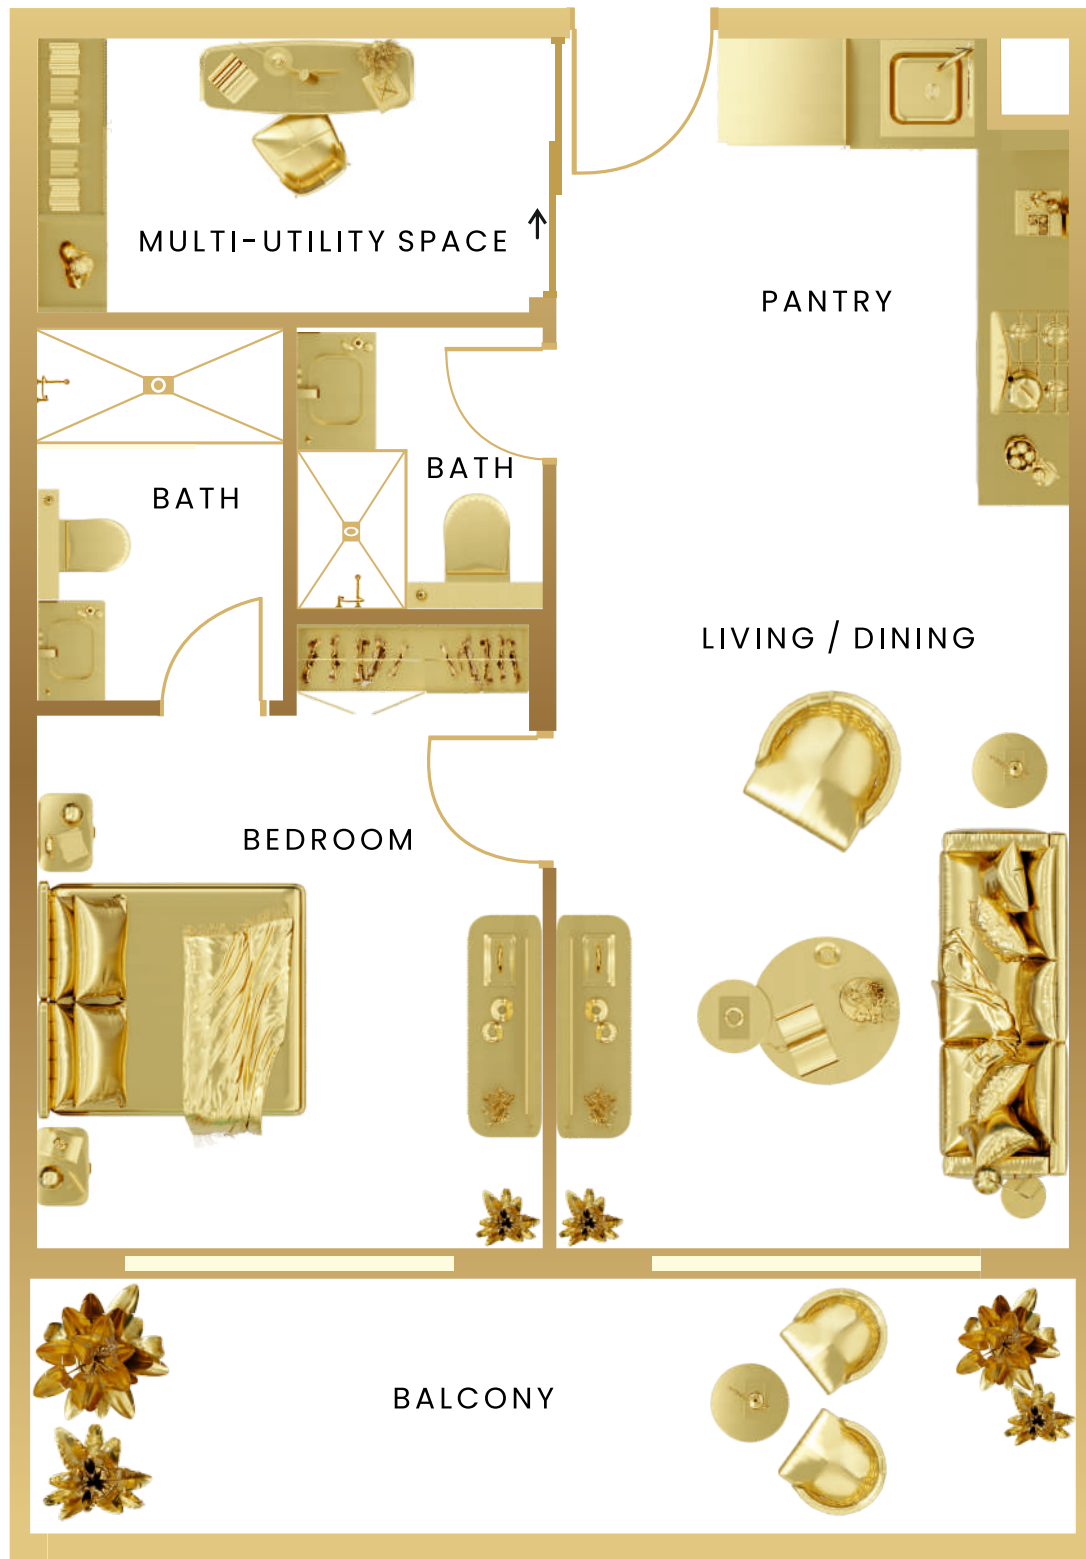

VINCITORE
VOLARE

Every Inch A Masterpiece

ARJAN COMMUNITY PARK

ARJAN COMMUNITY PARK

LEGEND

- EXECUTIVE STUDIO
- CLASSIC 1 BED ROOM
- PREMIUM 1 BED ROOM
- LUXURY 2 BED ROOM

SIDE PARK

FLOOR PLAN - 13th FLOOR

EVERY INCH,
A MASTERPIECE

PROJECT UNIT PLAN

UNIT LAYOUT

EXECUTIVE STUDIO

SIZE: 441 – 503 sq. ft.

UNIT LAYOUT

CLASSIC 1 BEDROOM

SIZE: 658 – 727 sq. ft.

UNIT LAYOUT

PREMIUM 1 BEDROOM*

**This unit comes with an additional Multi-utility Space that adapts to your needs & can be converted into a home office, private dining or kids area

SIZE: 740 – 830 sq. ft.

UNIT LAYOUT

LUXURY 2 BEDROOM*

**This unit comes with an additional Multi-utility Space that adapts to your needs & can be converted into a home office, private dining or kids area

SIZE: 1175 – 1430 sq. ft.