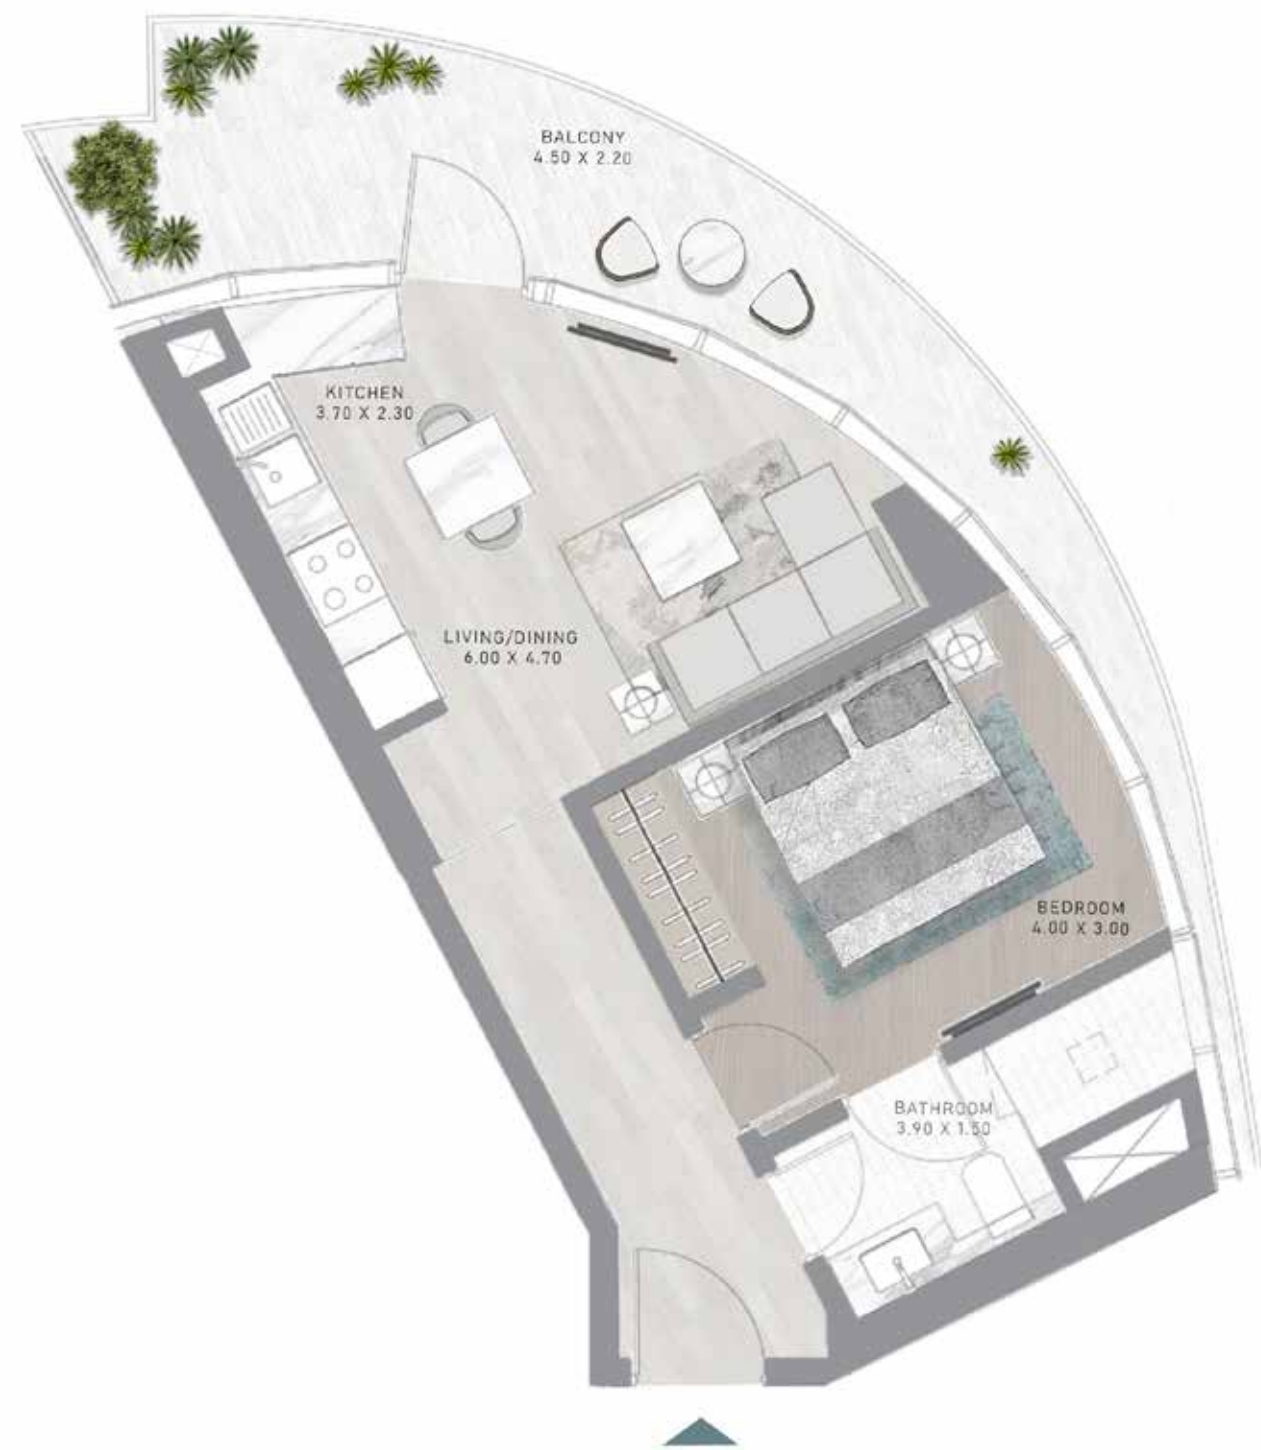

1-BEDROOM

TYPE A12