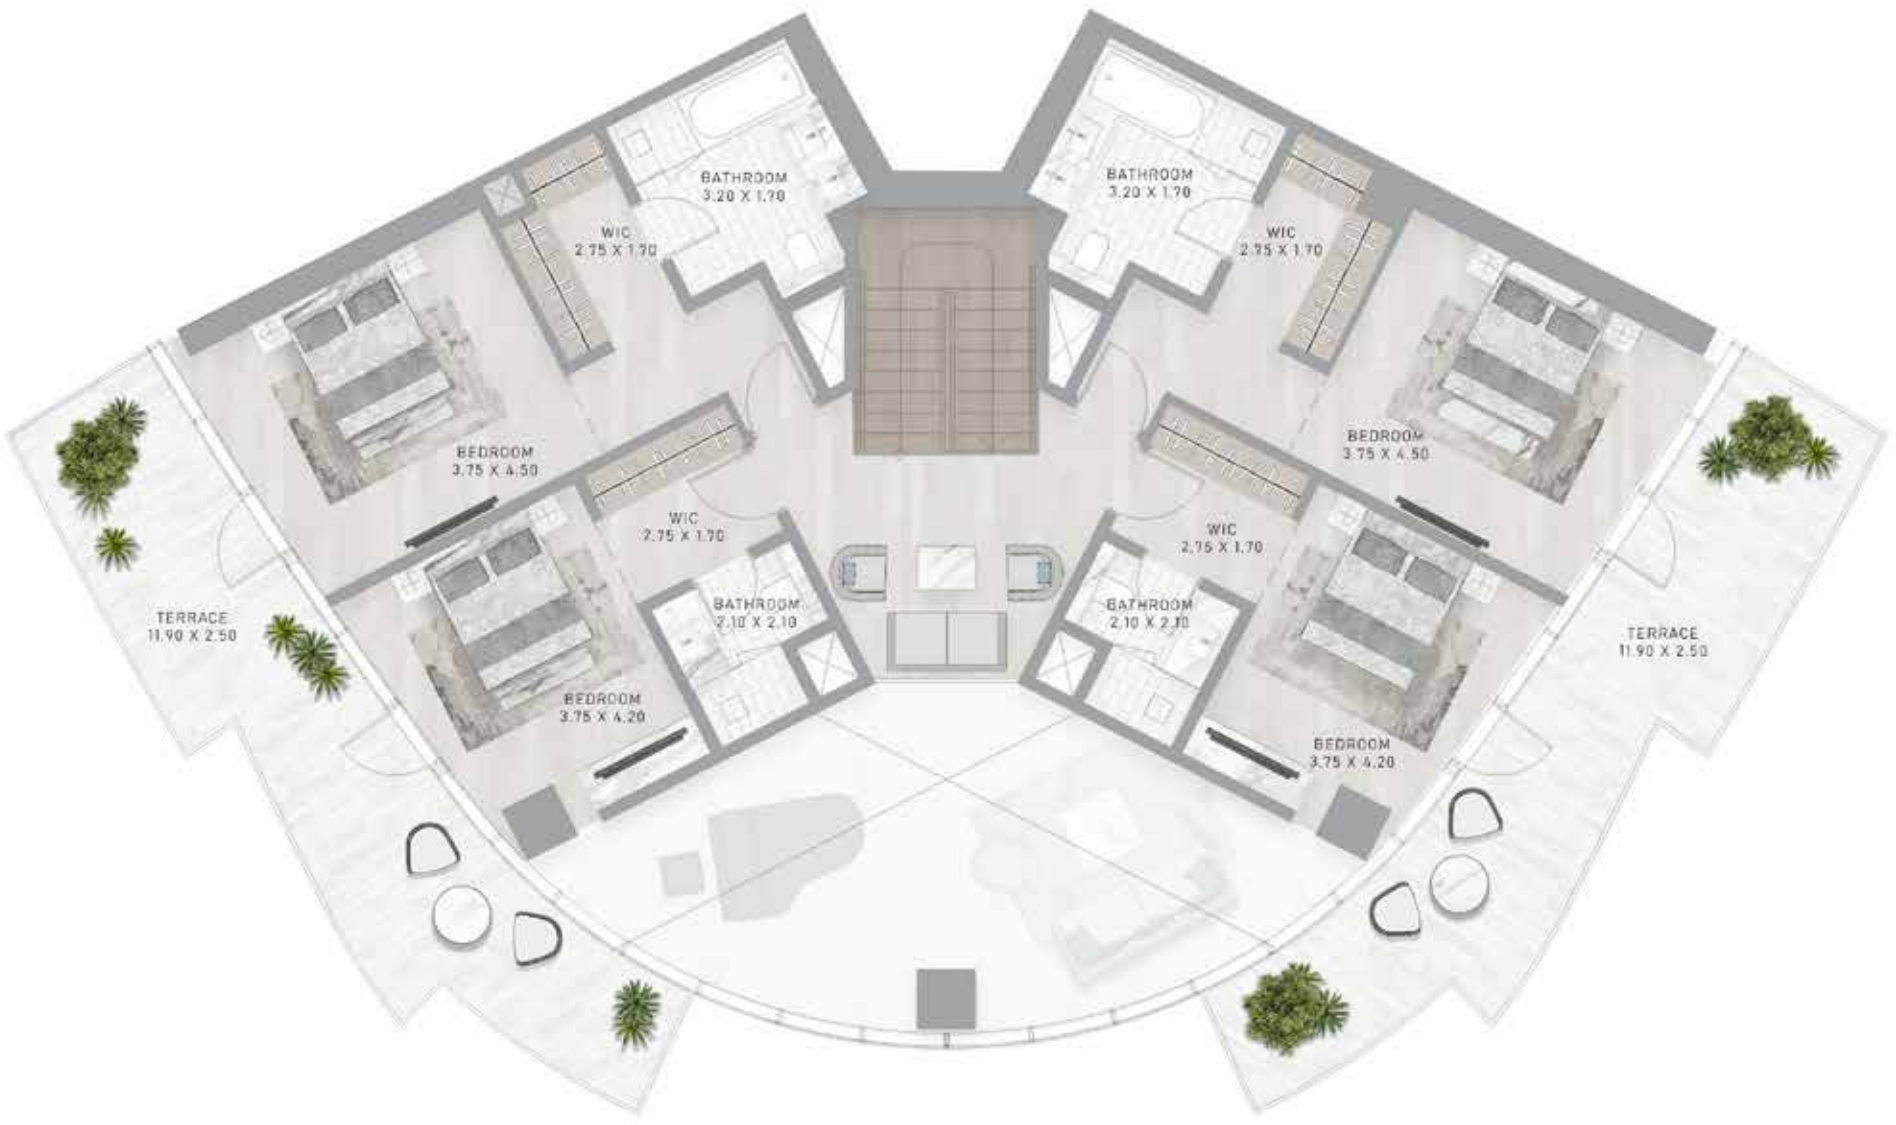

# 4-BEDROOM SUPER LUXURY DUPLEX

TYPE A1

CANAL HEIGHTS 2 BY DE GRISOGONO

CANAL HEIGHTS 2 BY DE GRISOGONO

LOWER FLOOR

UPPER FLOOR

LEVEL 41

CANAL  
HEIGHTS II  
de GRISOGONO