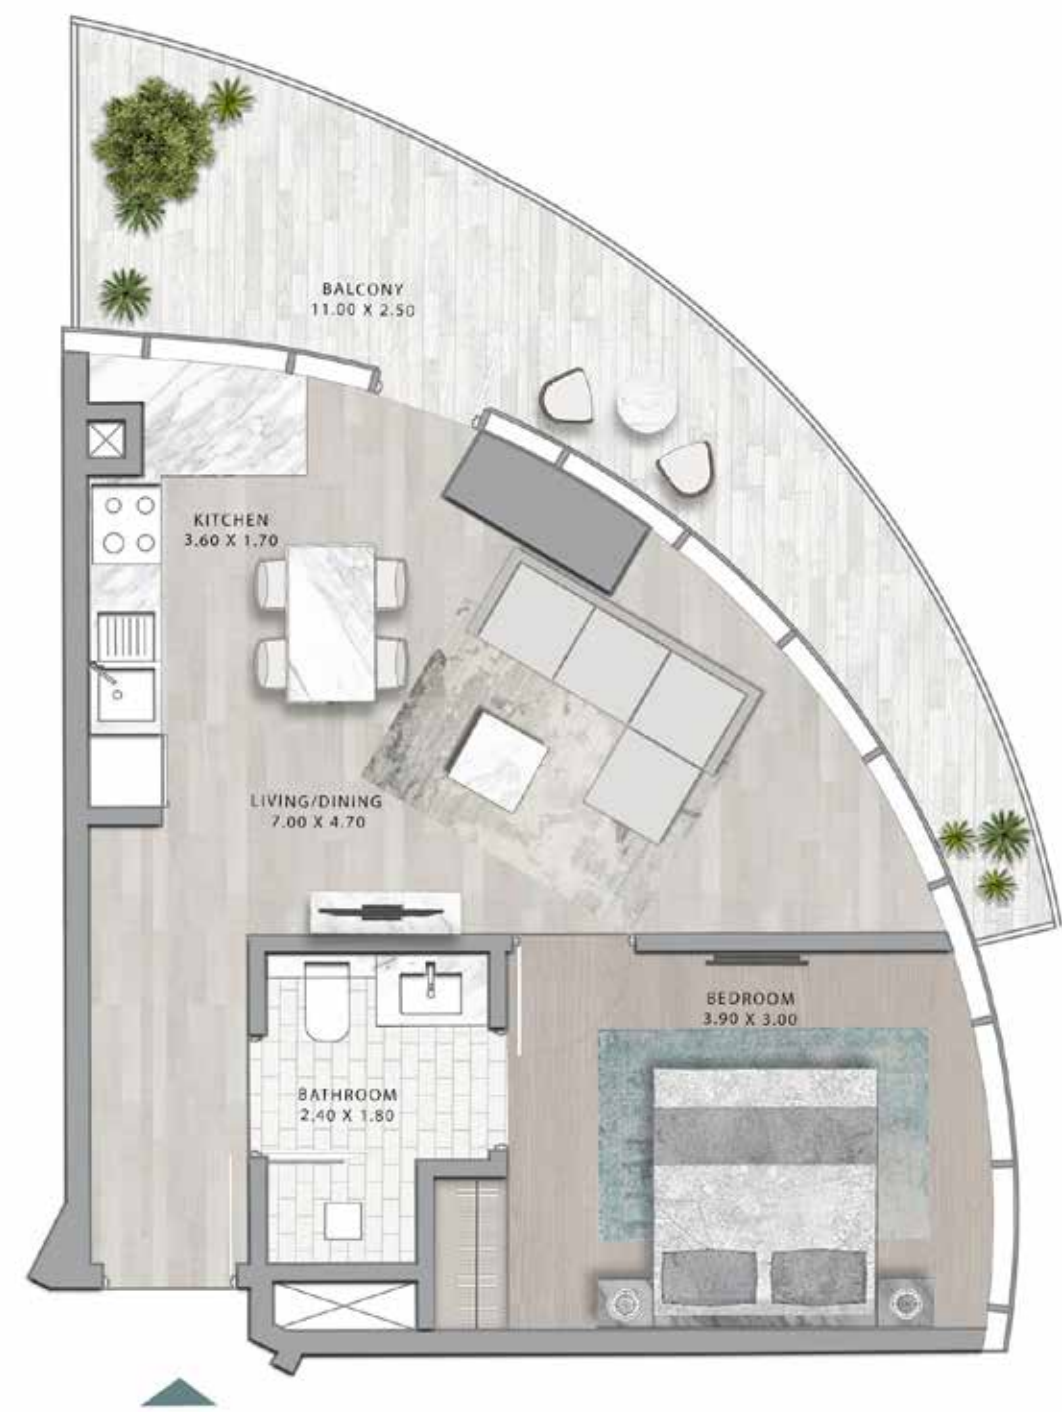

1-BEDROOM

TYPE E3