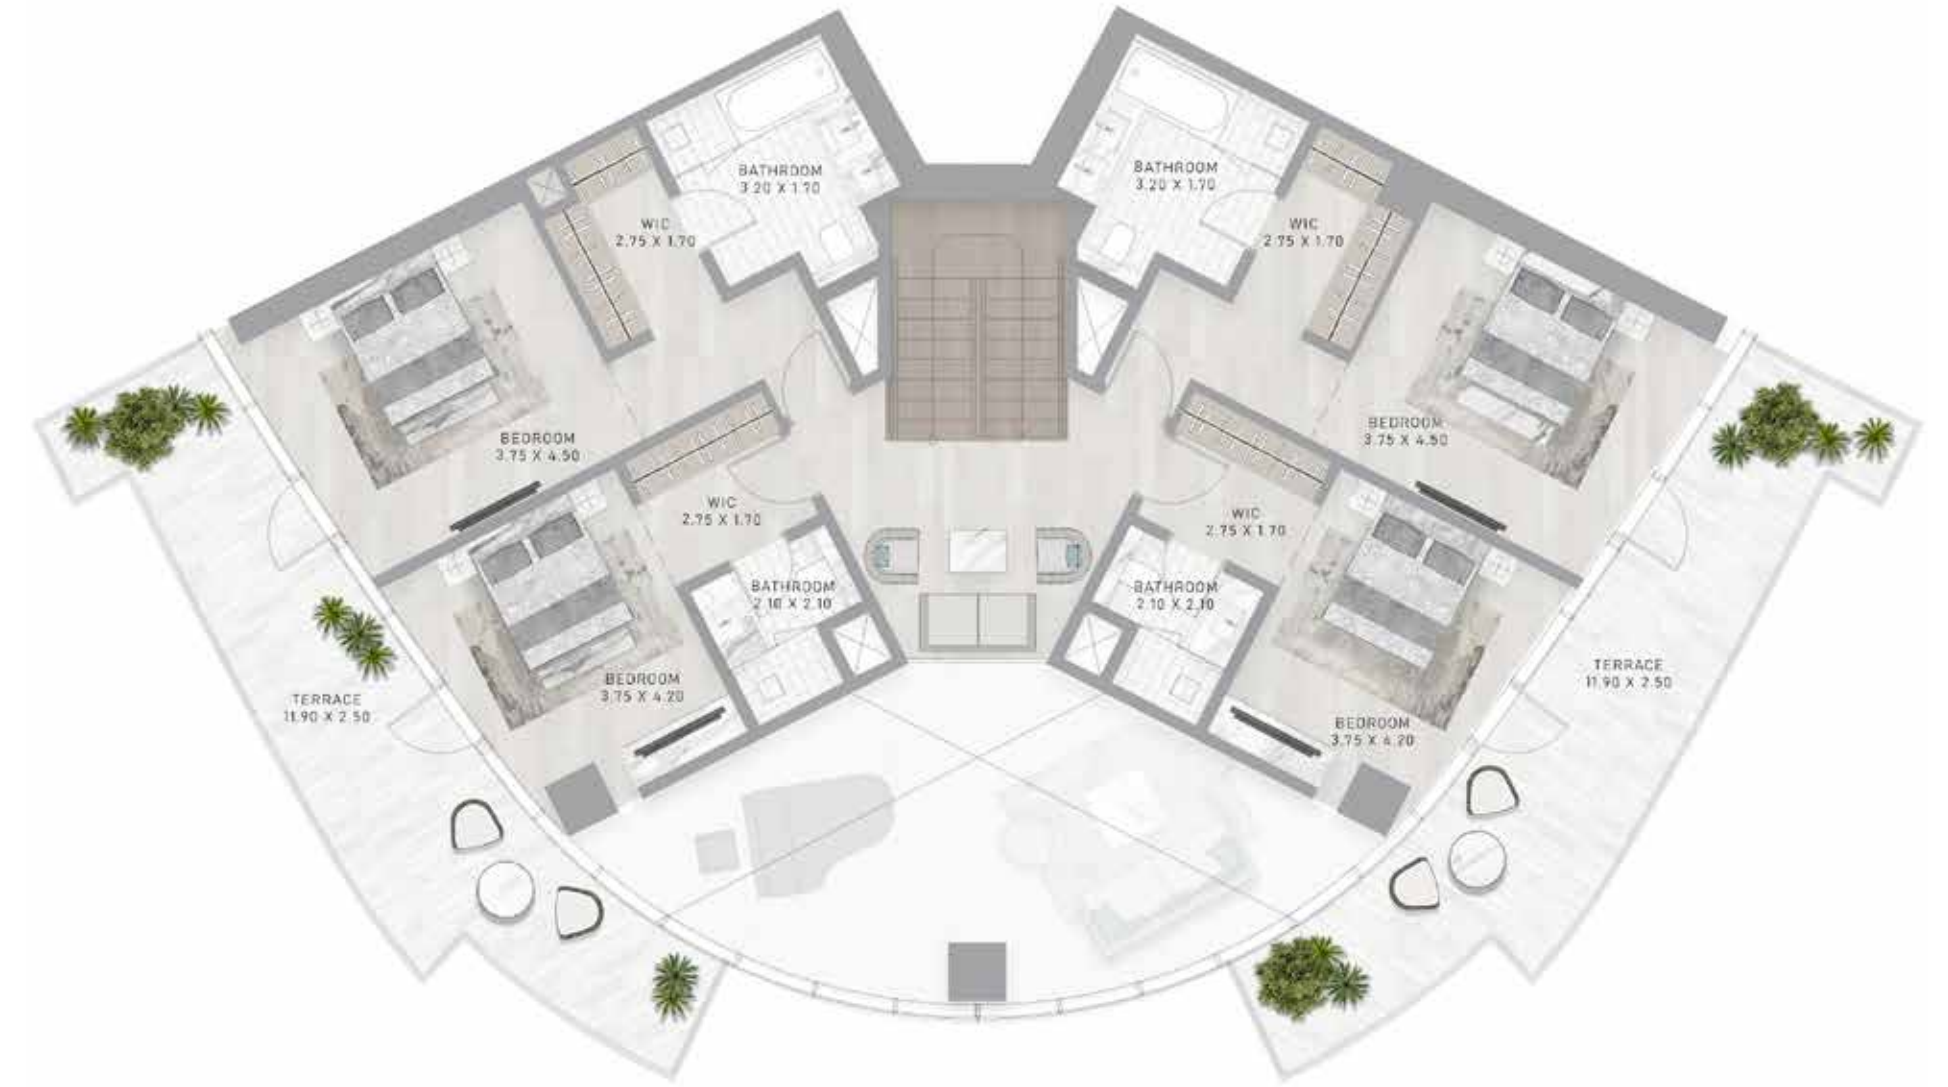

# 4-BEDROOM SUPER LUXURY DUPLEX

TYPE A2

CANAL HEIGHTS 2 BY DE GRISOGONO

CANAL HEIGHTS 2 BY DE GRISOGONO

LOWER FLOOR

LEVEL 43

**CANAL  
HEIGHTS II**  
de GRISOGONO

UPPER FLOOR