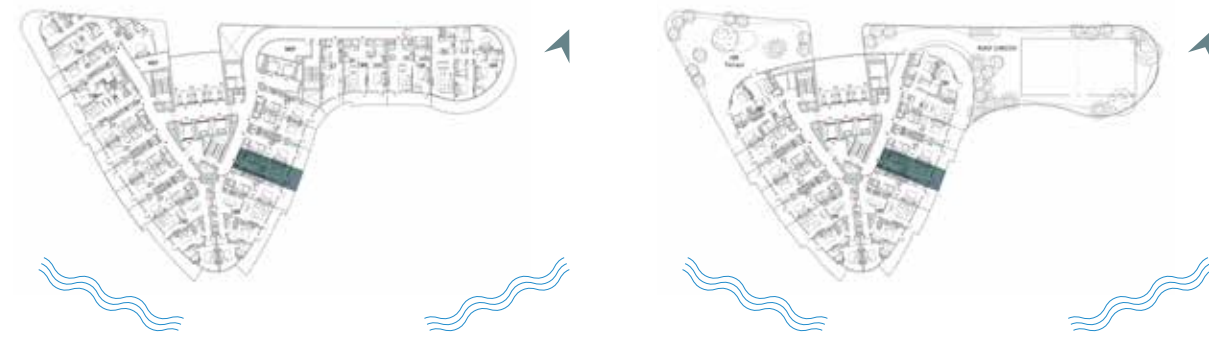

LEVEL 9

STUDIO

TYPE D5-M - D12-M

LEVEL 2-8