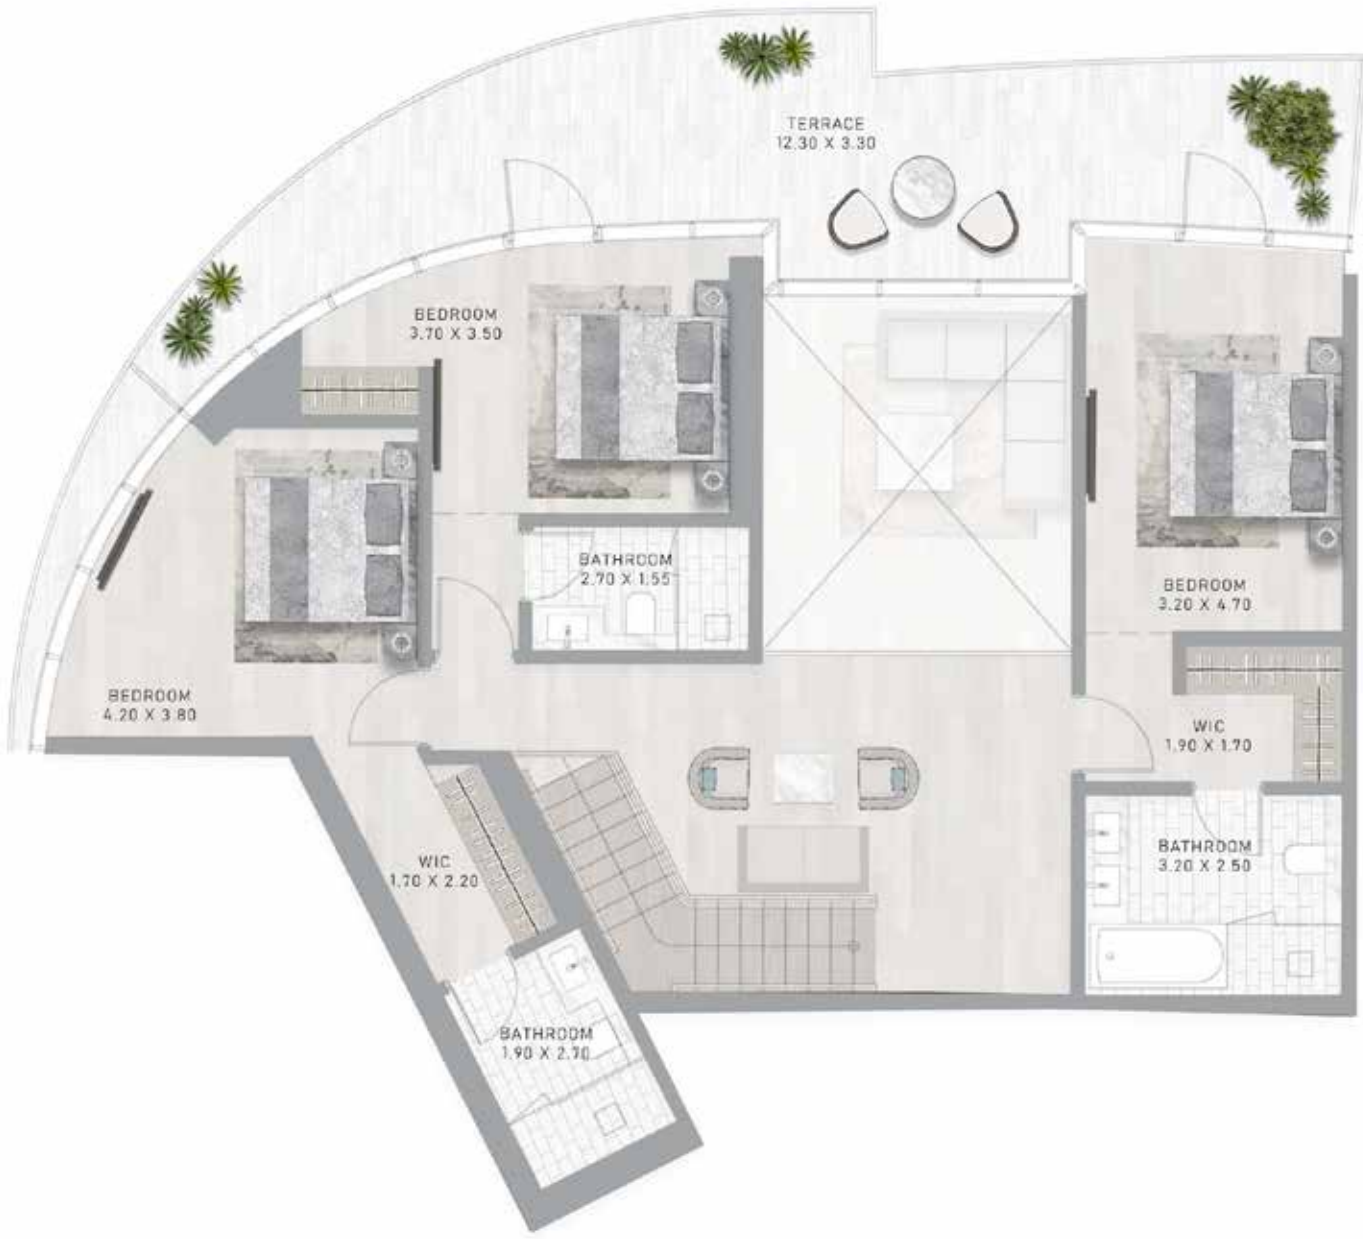

# 3-BEDROOM SUPER LUXURY DUPLEX

TYPE A1-M

CANAL HEIGHTS 2 BY DE GRISOGONO

CANAL HEIGHTS 2 BY DE GRISOGONO

LOWER FLOOR

LEVEL 41

CANAL  
HEIGHTS II  
de GRISOGONO

UPPER FLOOR