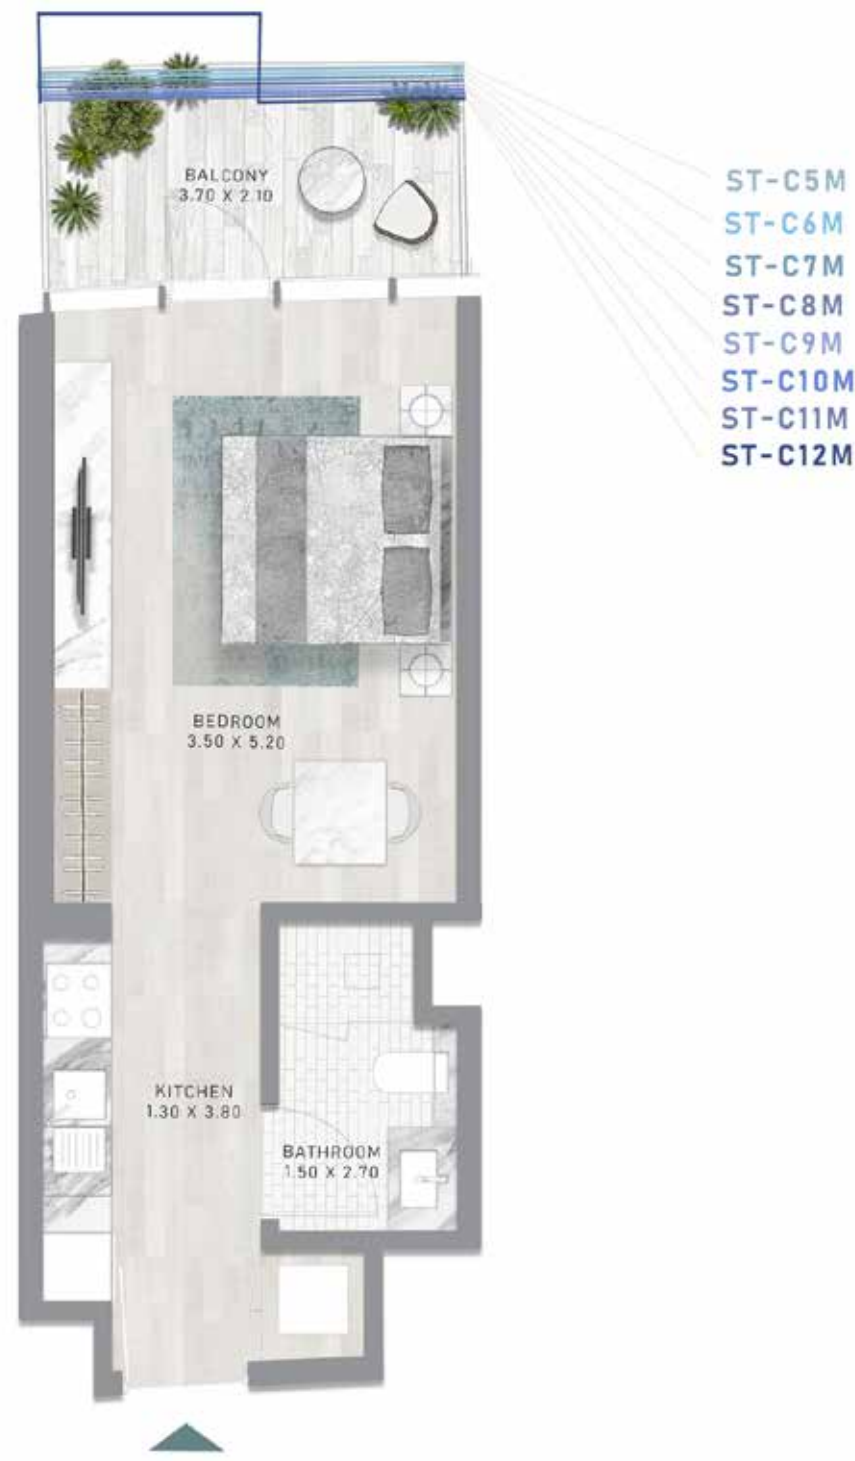

STUDIO

TYPE C5-M - C12-M

- ST-C5M
- ST-C6M
- ST-C7M
- ST-C8M
- ST-C9M
- ST-C10M
- ST-C11M
- ST-C12M