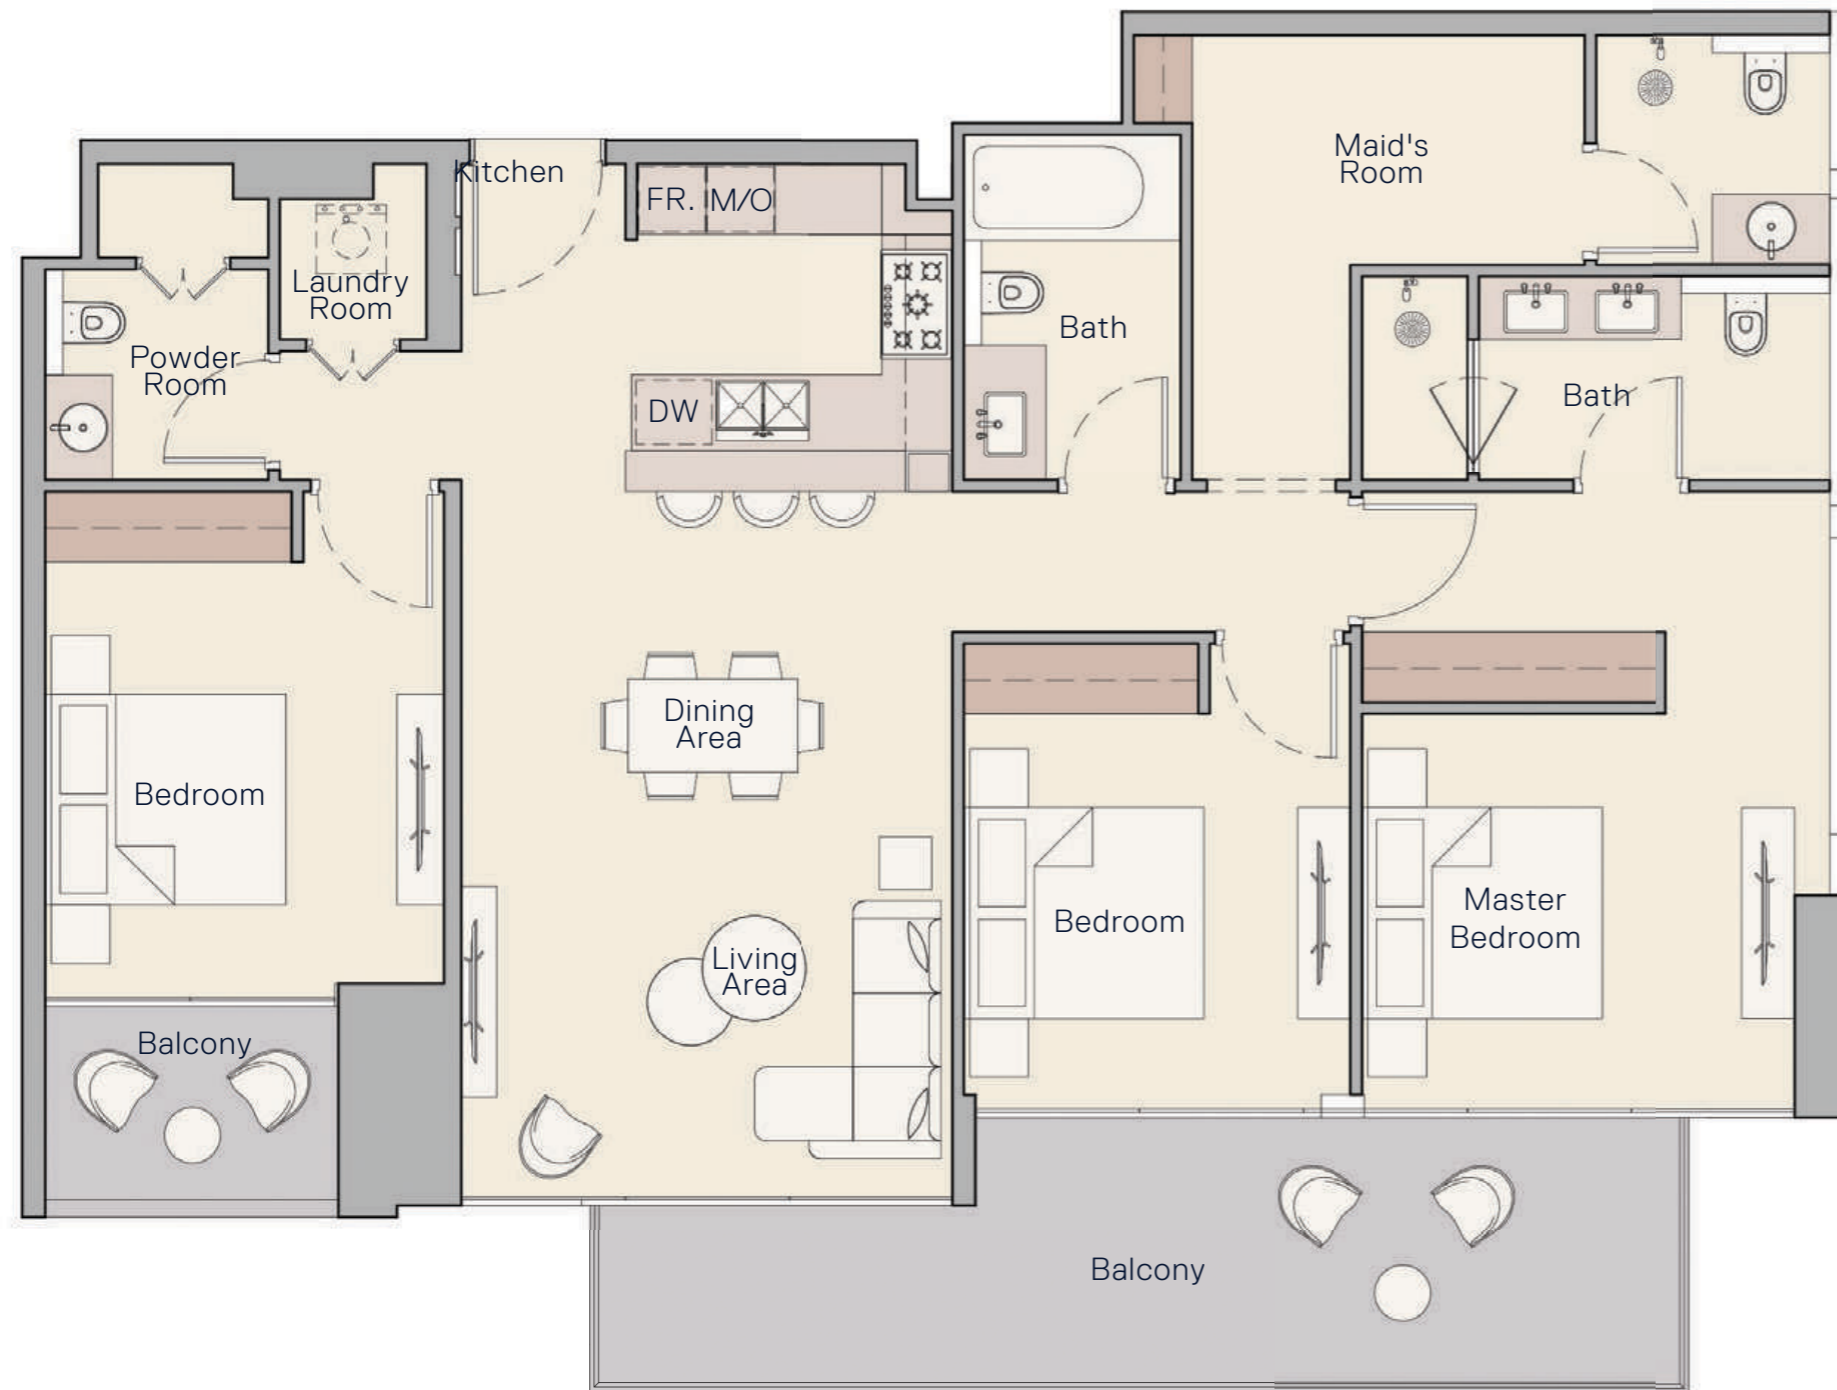

-  STUDIO
-  1 BEDROOM
-  2 BEDROOM
-  3 BEDROOM

The Crestmark

12TH & 13TH FLOOR
TYPICAL PLAN

-  STUDIO
-  1 BEDROOM
-  2 BEDROOM
-  3 BEDROOM

FLOATING VILLAS

DUBAI WATER CANAL BOARDWALK

DUBAI WATER CANAL

FLOATING VILLAS

The Crestmark

14TH FLOOR PLAN

-  STUDIO
-  1 BEDROOM
-  2 BEDROOM
-  3 BEDROOM

FLOATING VILLAS

DUBAI WATER CANAL BOARDWALK

DUBAI WATER CANAL

FLOATING VILLAS

1 BR - TYPE B
10

2 Bedroom TYPE H

Internal Living Area
1267.99 Sq. Ft

Outdoor Living Area
211.94 Sq. Ft

Total Living Area
1479.93 Sq. Ft

3 Bedroom TYPE A

Internal Living Area
1397.37 Sq. Ft

Outdoor Living Area
196.01 Sq. Ft

Total Living Area
1593.38 Sq. Ft

3 Bedroom TYPE B

Internal Living Area
1429.66 Sq. Ft

Outdoor Living Area
283.95 Sq. Ft

Total Living Area
1713.61 Sq. Ft

3 Bedroom TYPE C

Internal Living Area
2192.29 Sq. Ft

Outdoor Living Area
888.56 Sq. Ft