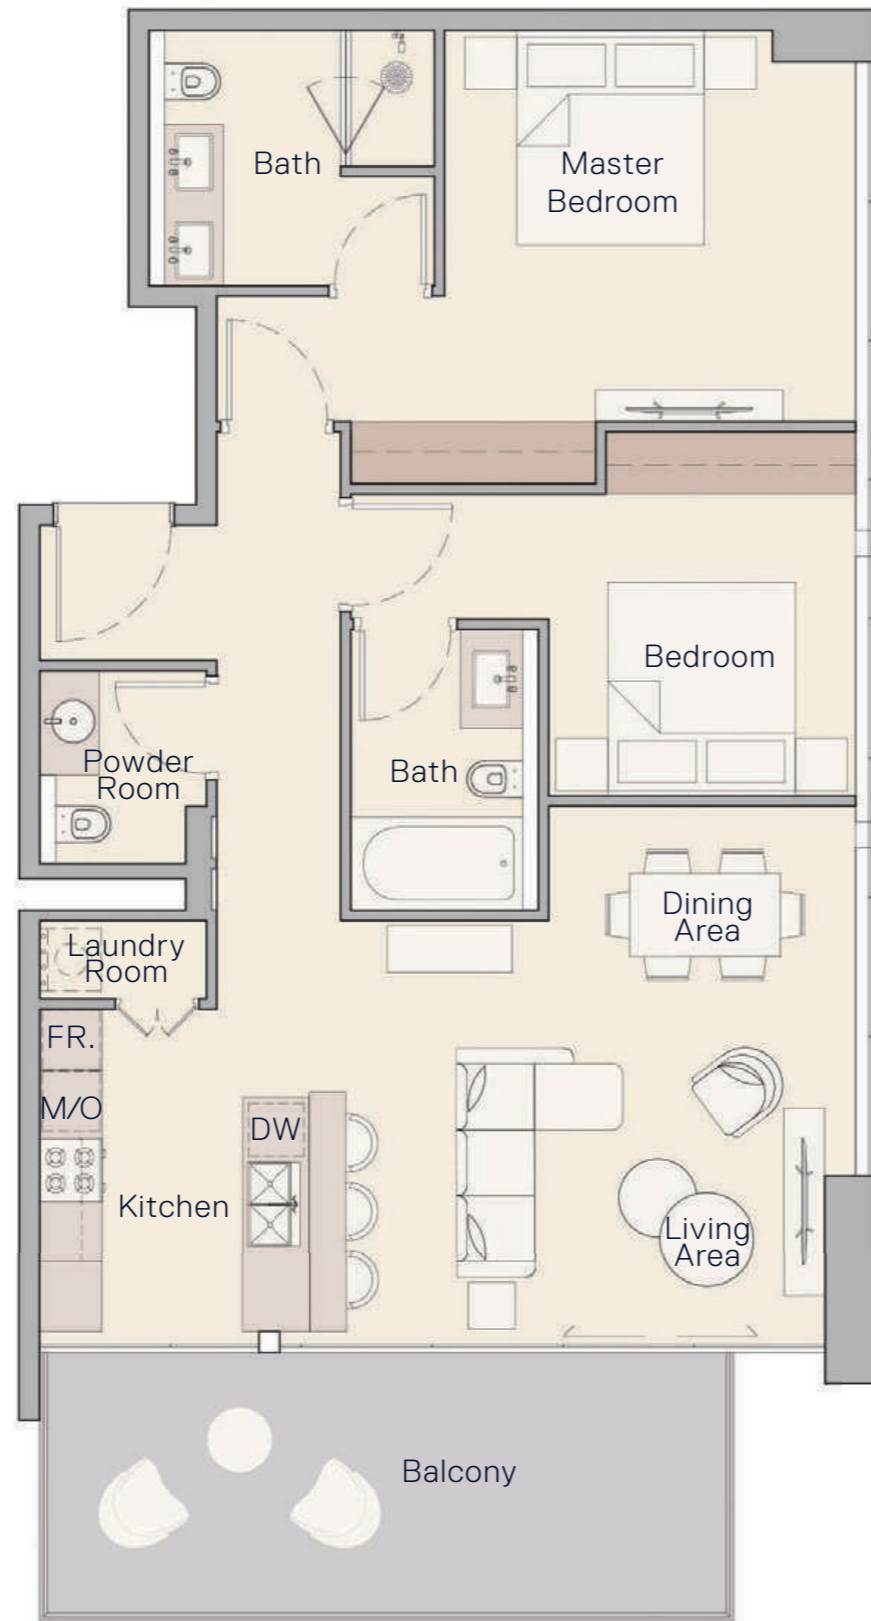

-  STUDIO
-  1 BEDROOM
-  2 BEDROOM
-  3 BEDROOM

The Crestmark

12TH & 13TH FLOOR
TYPICAL PLAN

-  STUDIO
-  1 BEDROOM
-  2 BEDROOM
-  3 BEDROOM

FLOATING VILLAS

DUBAI WATER CANAL BOARDWALK

DUBAI WATER CANAL

FLOATING VILLAS

FLOATING VILLAS

The Crestmark

16TH & 17TH FLOOR TYPICAL PLAN

-  STUDIO
-  1 BEDROOM
-  2 BEDROOM
-  3 BEDROOM

FLOATING VILLAS

DUBAI WATER CANAL BOARDWALK

DUBAI WATER CANAL

FLOATING VILLAS

2 Bedroom TYPE C

Internal Living Area
947.12 Sq. Ft

Outdoor Living Area
99.35 Sq. Ft

Total Living Area
1046.47 Sq. Ft

2 Bedroom TYPE D

Internal Living Area
1026.55 Sq. Ft

Outdoor Living Area
183.42 Sq. Ft

Total Living Area
1209.97 Sq. Ft

2 Bedroom TYPE E

Internal Living Area
1079.62 Sq. Ft

Outdoor Living Area
157.69 Sq. Ft

Total Living Area
1237.31 Sq. Ft

2 Bedroom TYPE F

Internal Living Area
1162.93 Sq. Ft

Outdoor Living Area
116.57 Sq. Ft