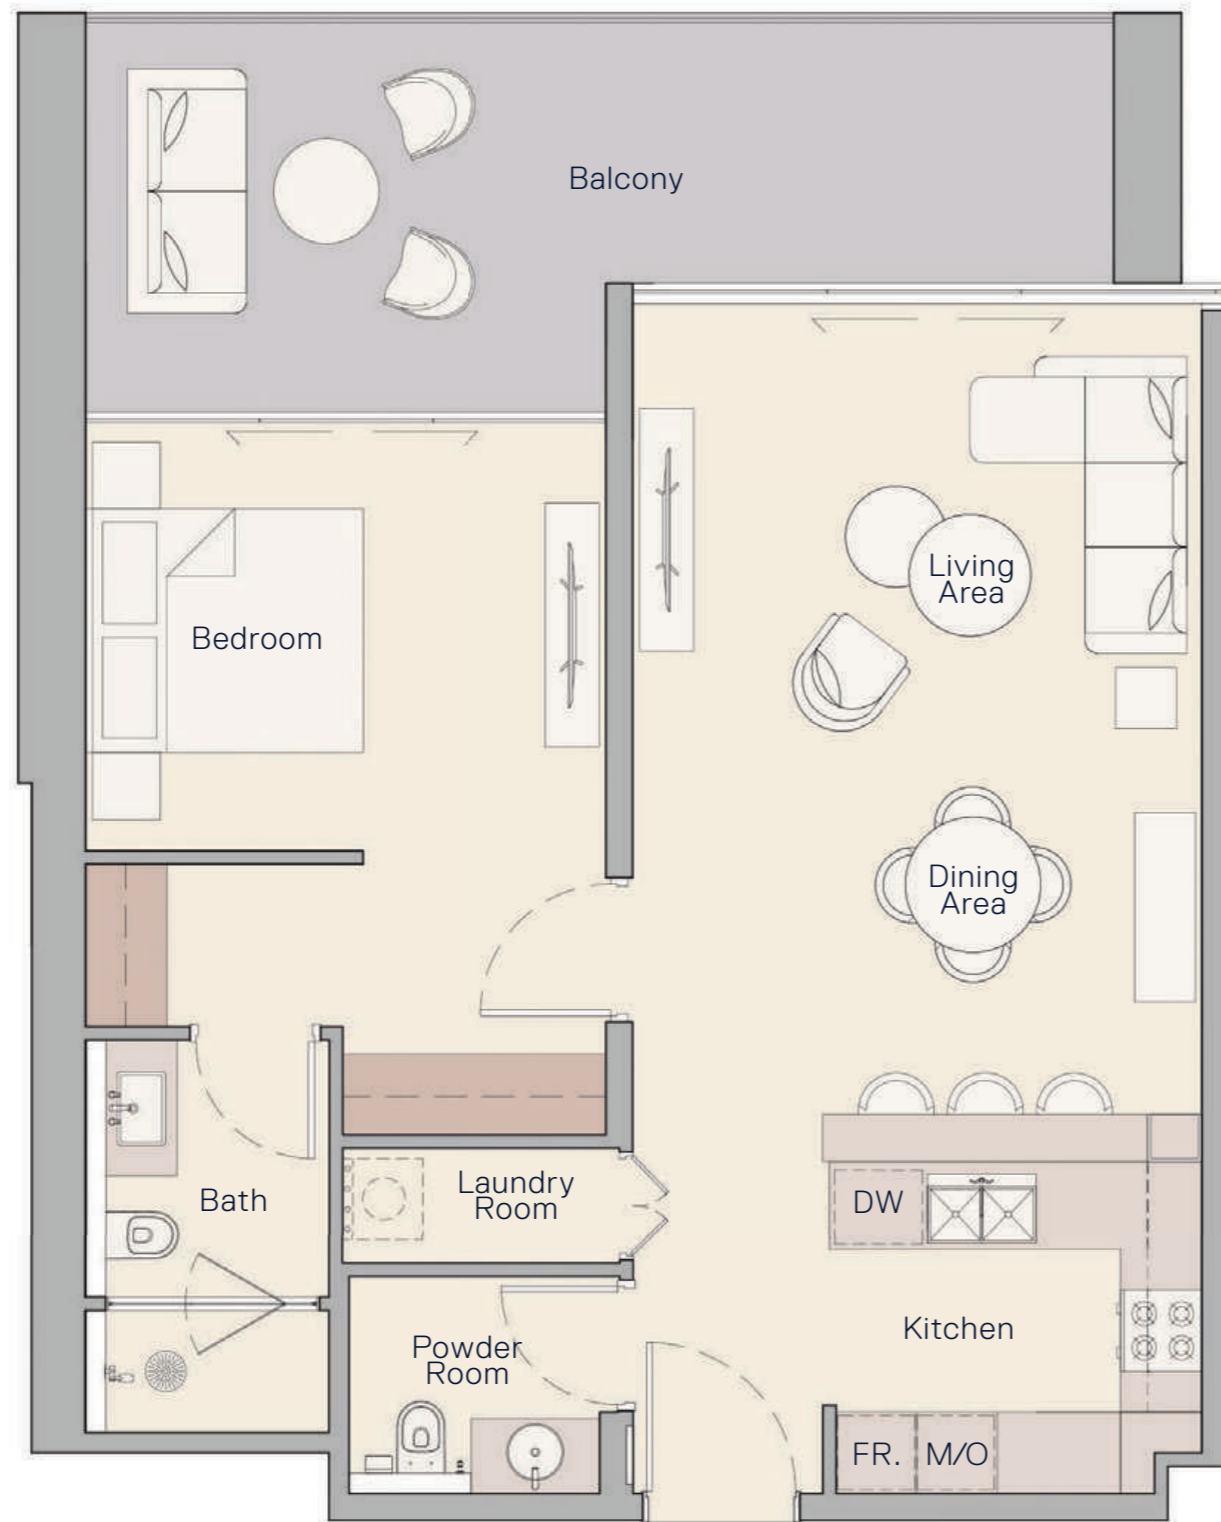

1 Bedroom TYPE C

Internal Living Area
772.96 Sq. Ft

Outdoor Living Area
217.43 Sq. Ft

Total Living Area
990.39 Sq. Ft