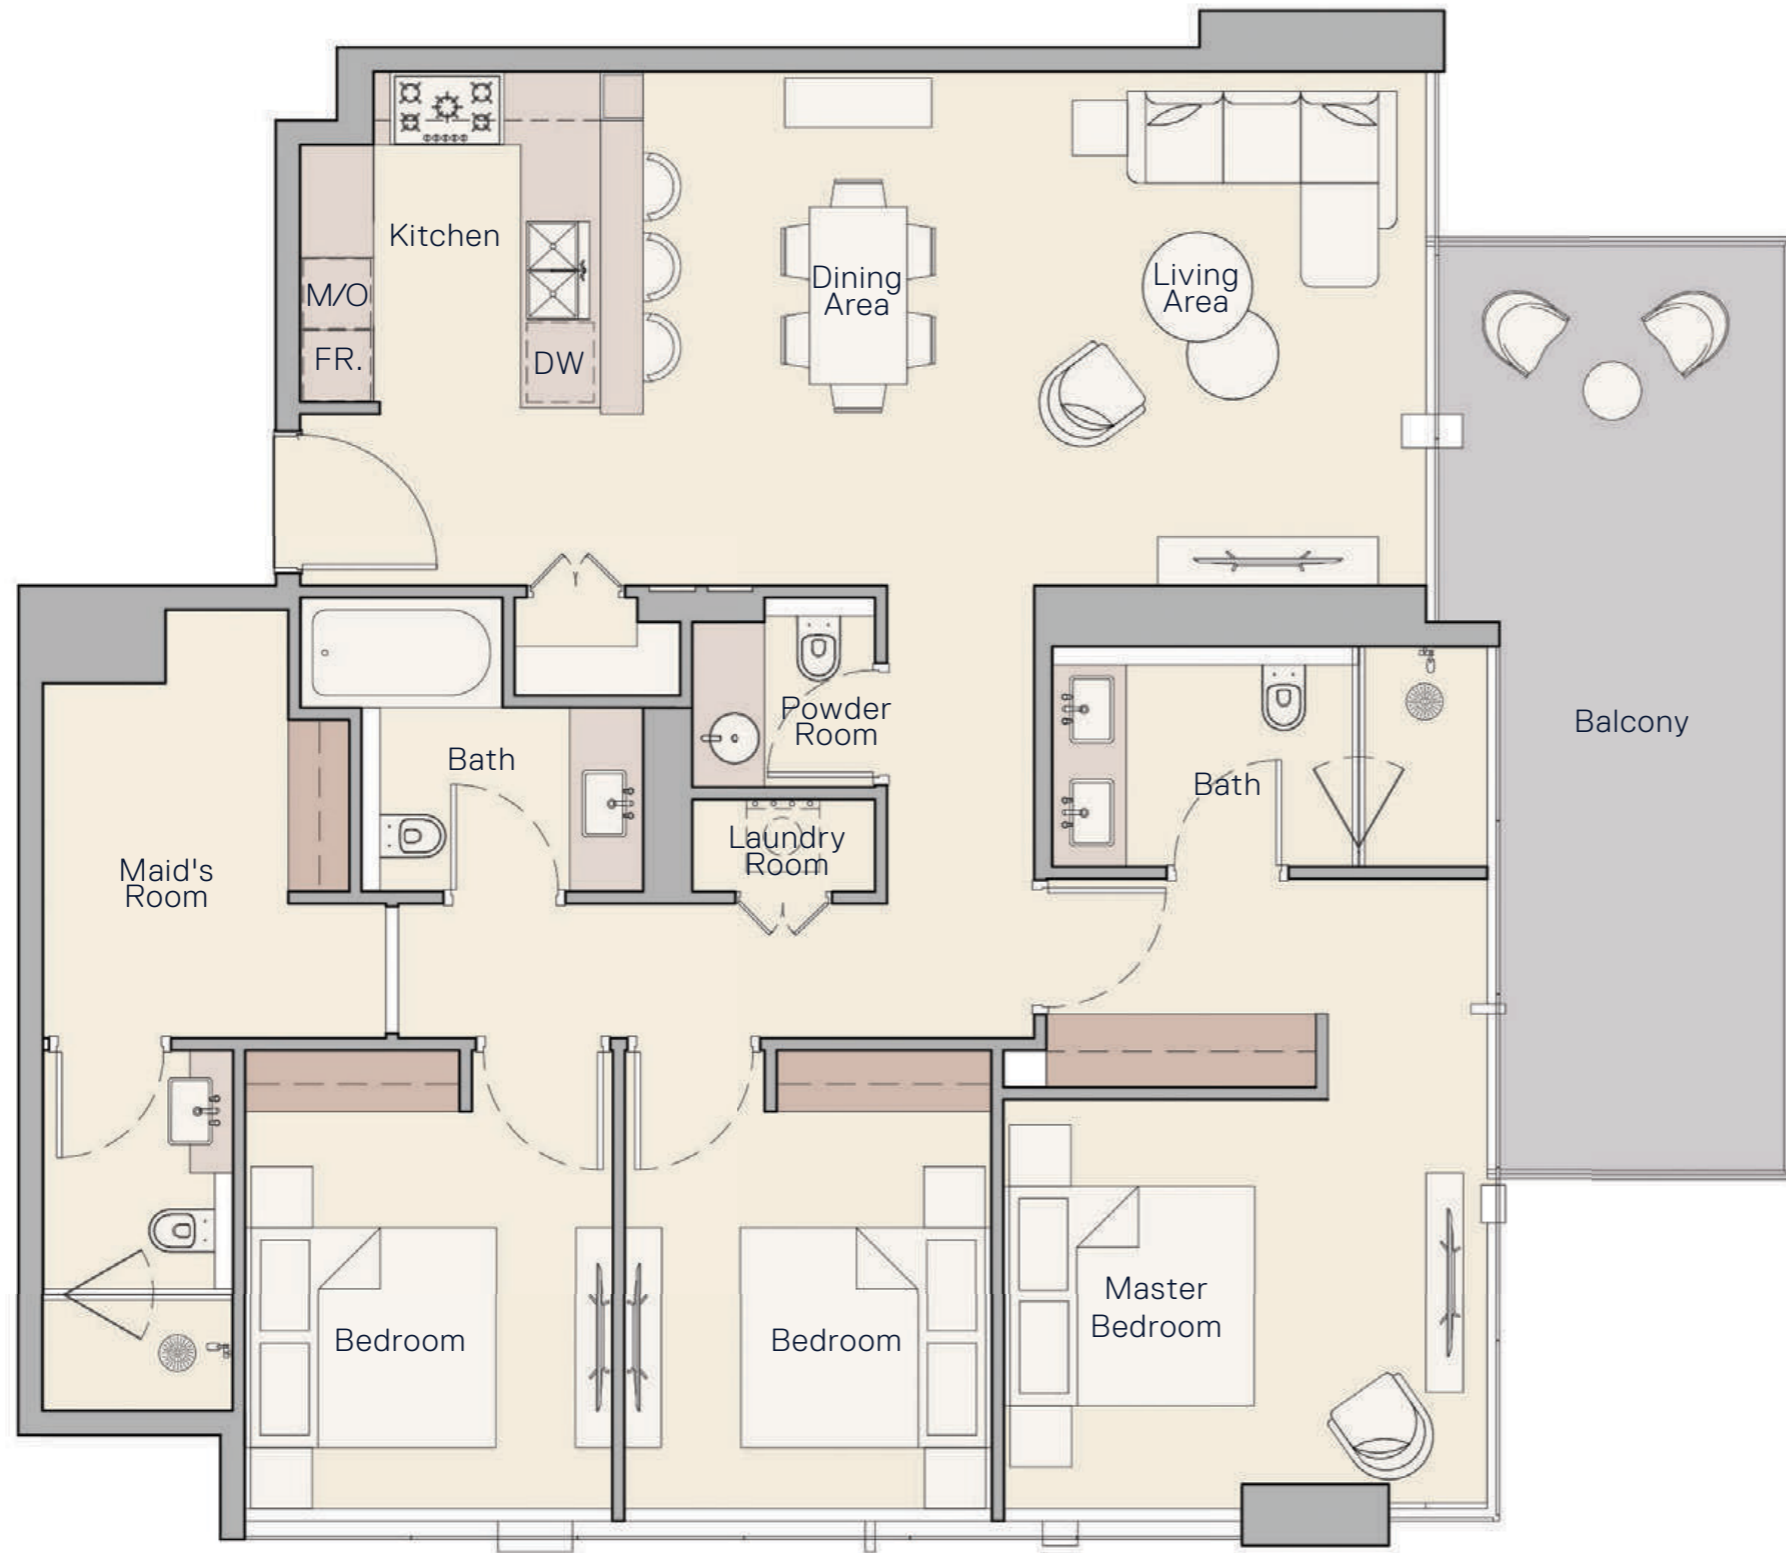

-  STUDIO
-  1 BEDROOM
-  2 BEDROOM
-  3 BEDROOM

The Crestmark

12TH & 13TH FLOOR
TYPICAL PLAN

-  STUDIO
-  1 BEDROOM
-  2 BEDROOM
-  3 BEDROOM

FLOATING VILLAS

DUBAI WATER CANAL BOARDWALK

DUBAI WATER CANAL

FLOATING VILLAS

2 Bedroom TYPE H

Internal Living Area
1267.99 Sq. Ft

Outdoor Living Area
211.94 Sq. Ft

Total Living Area
1479.93 Sq. Ft

3 Bedroom TYPE A

Internal Living Area
1397.37 Sq. Ft

Outdoor Living Area
196.01 Sq. Ft