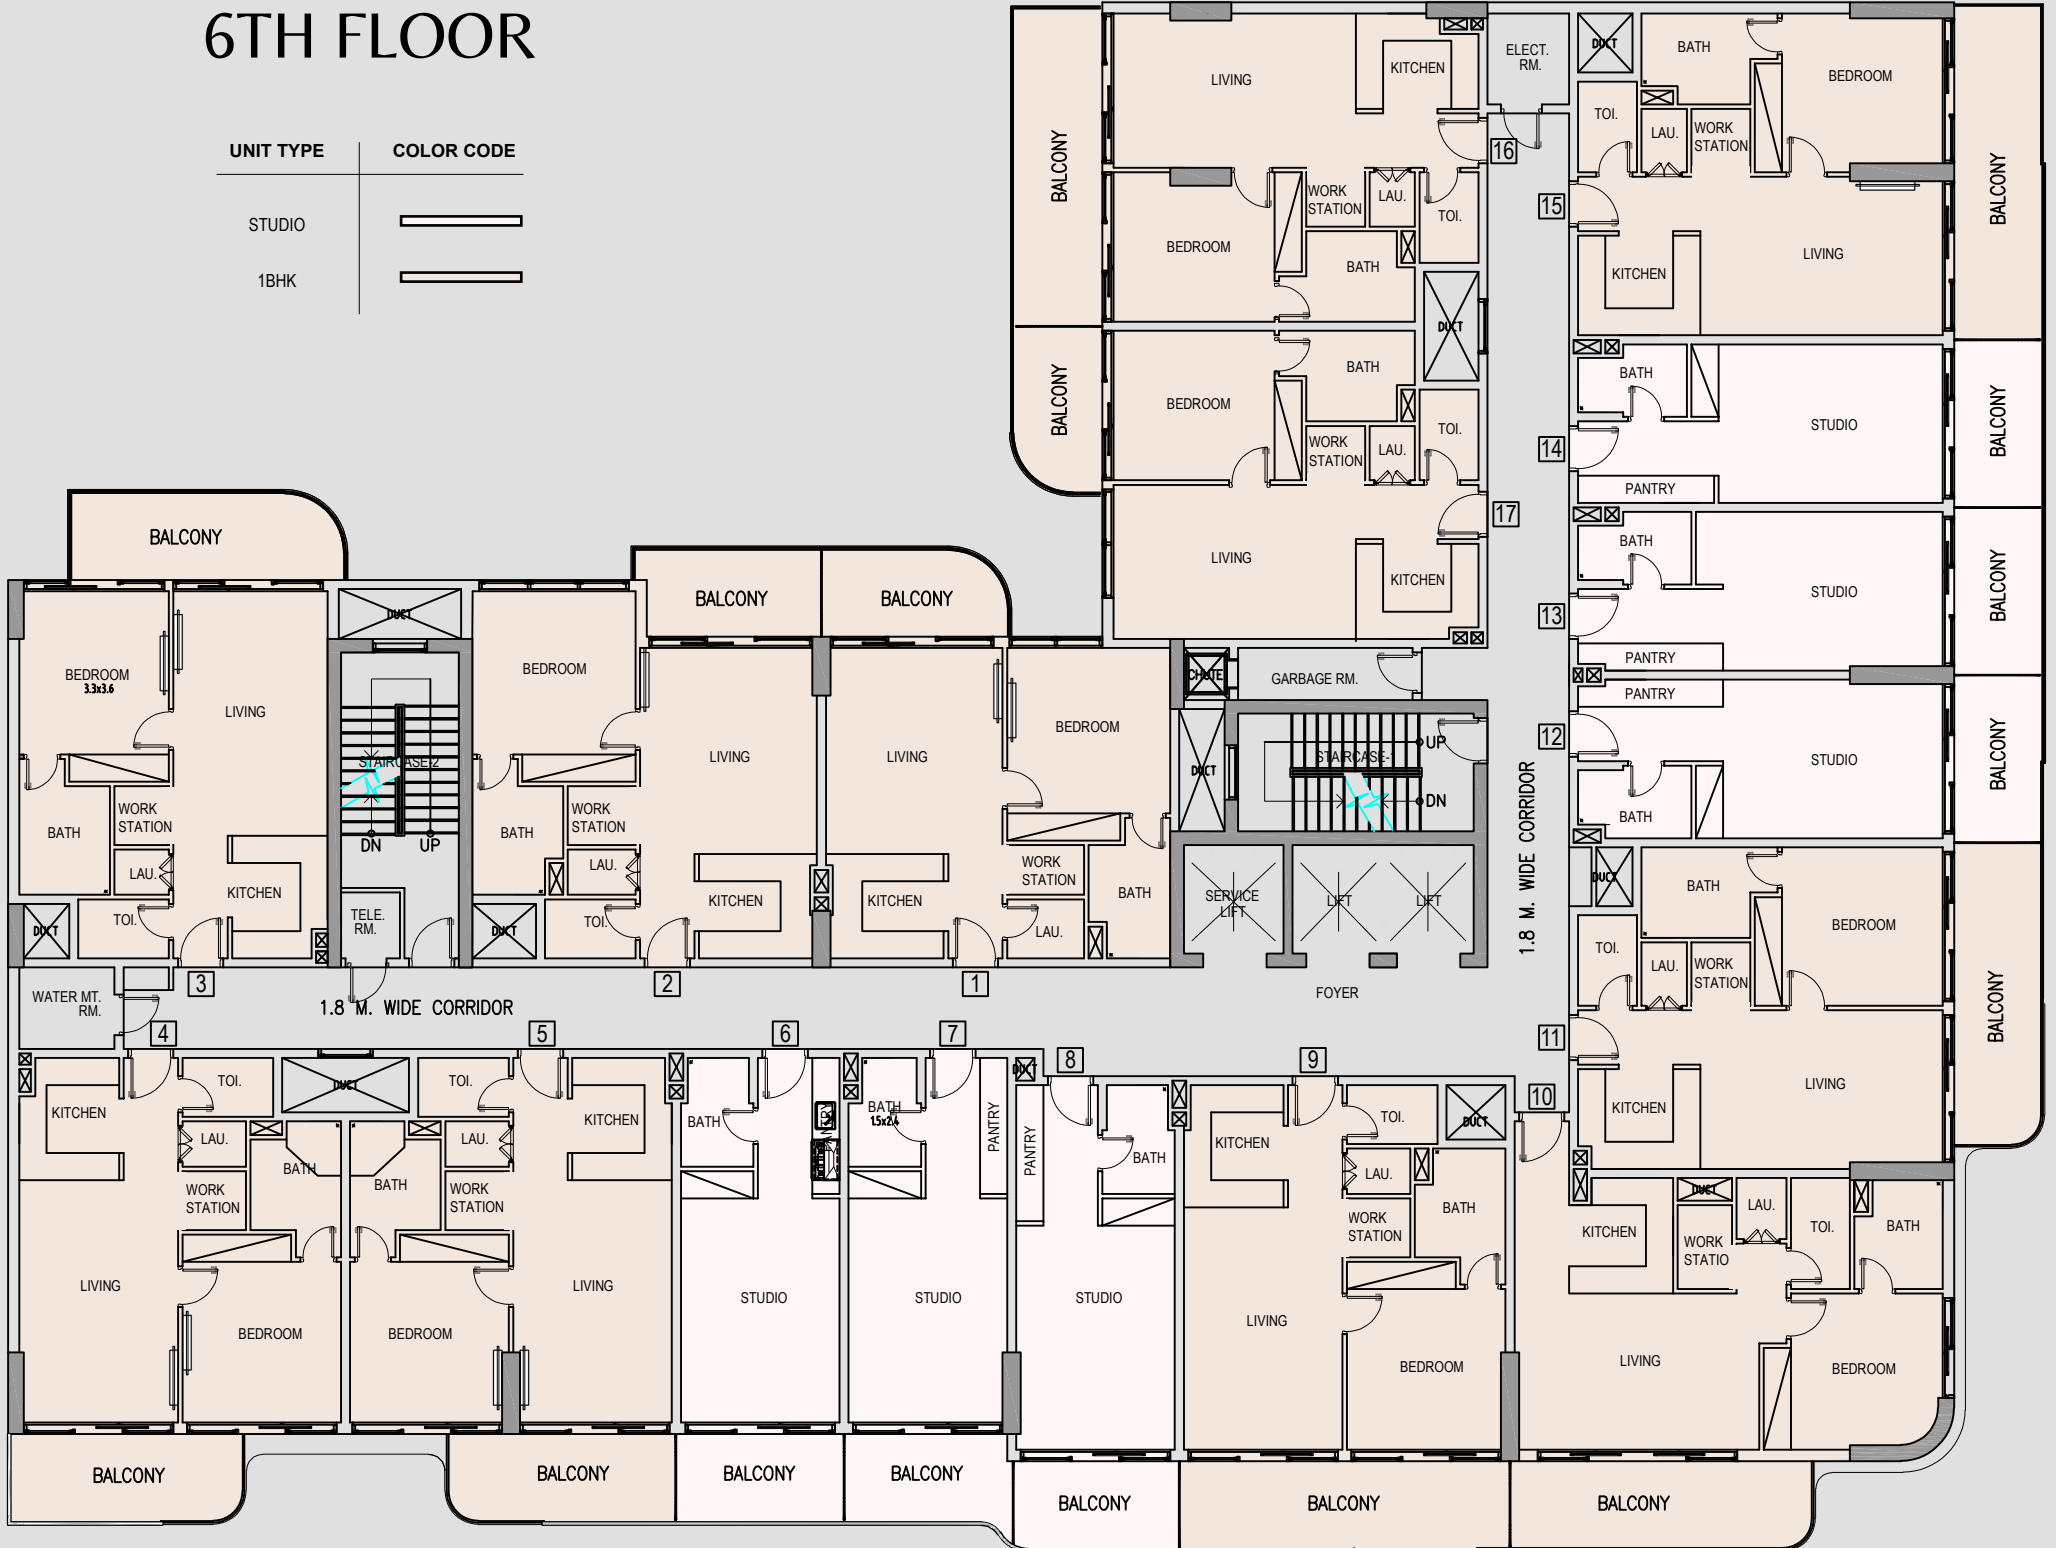

6TH FLOOR

UNIT TYPE	COLOR CODE
STUDIO	
1BHK