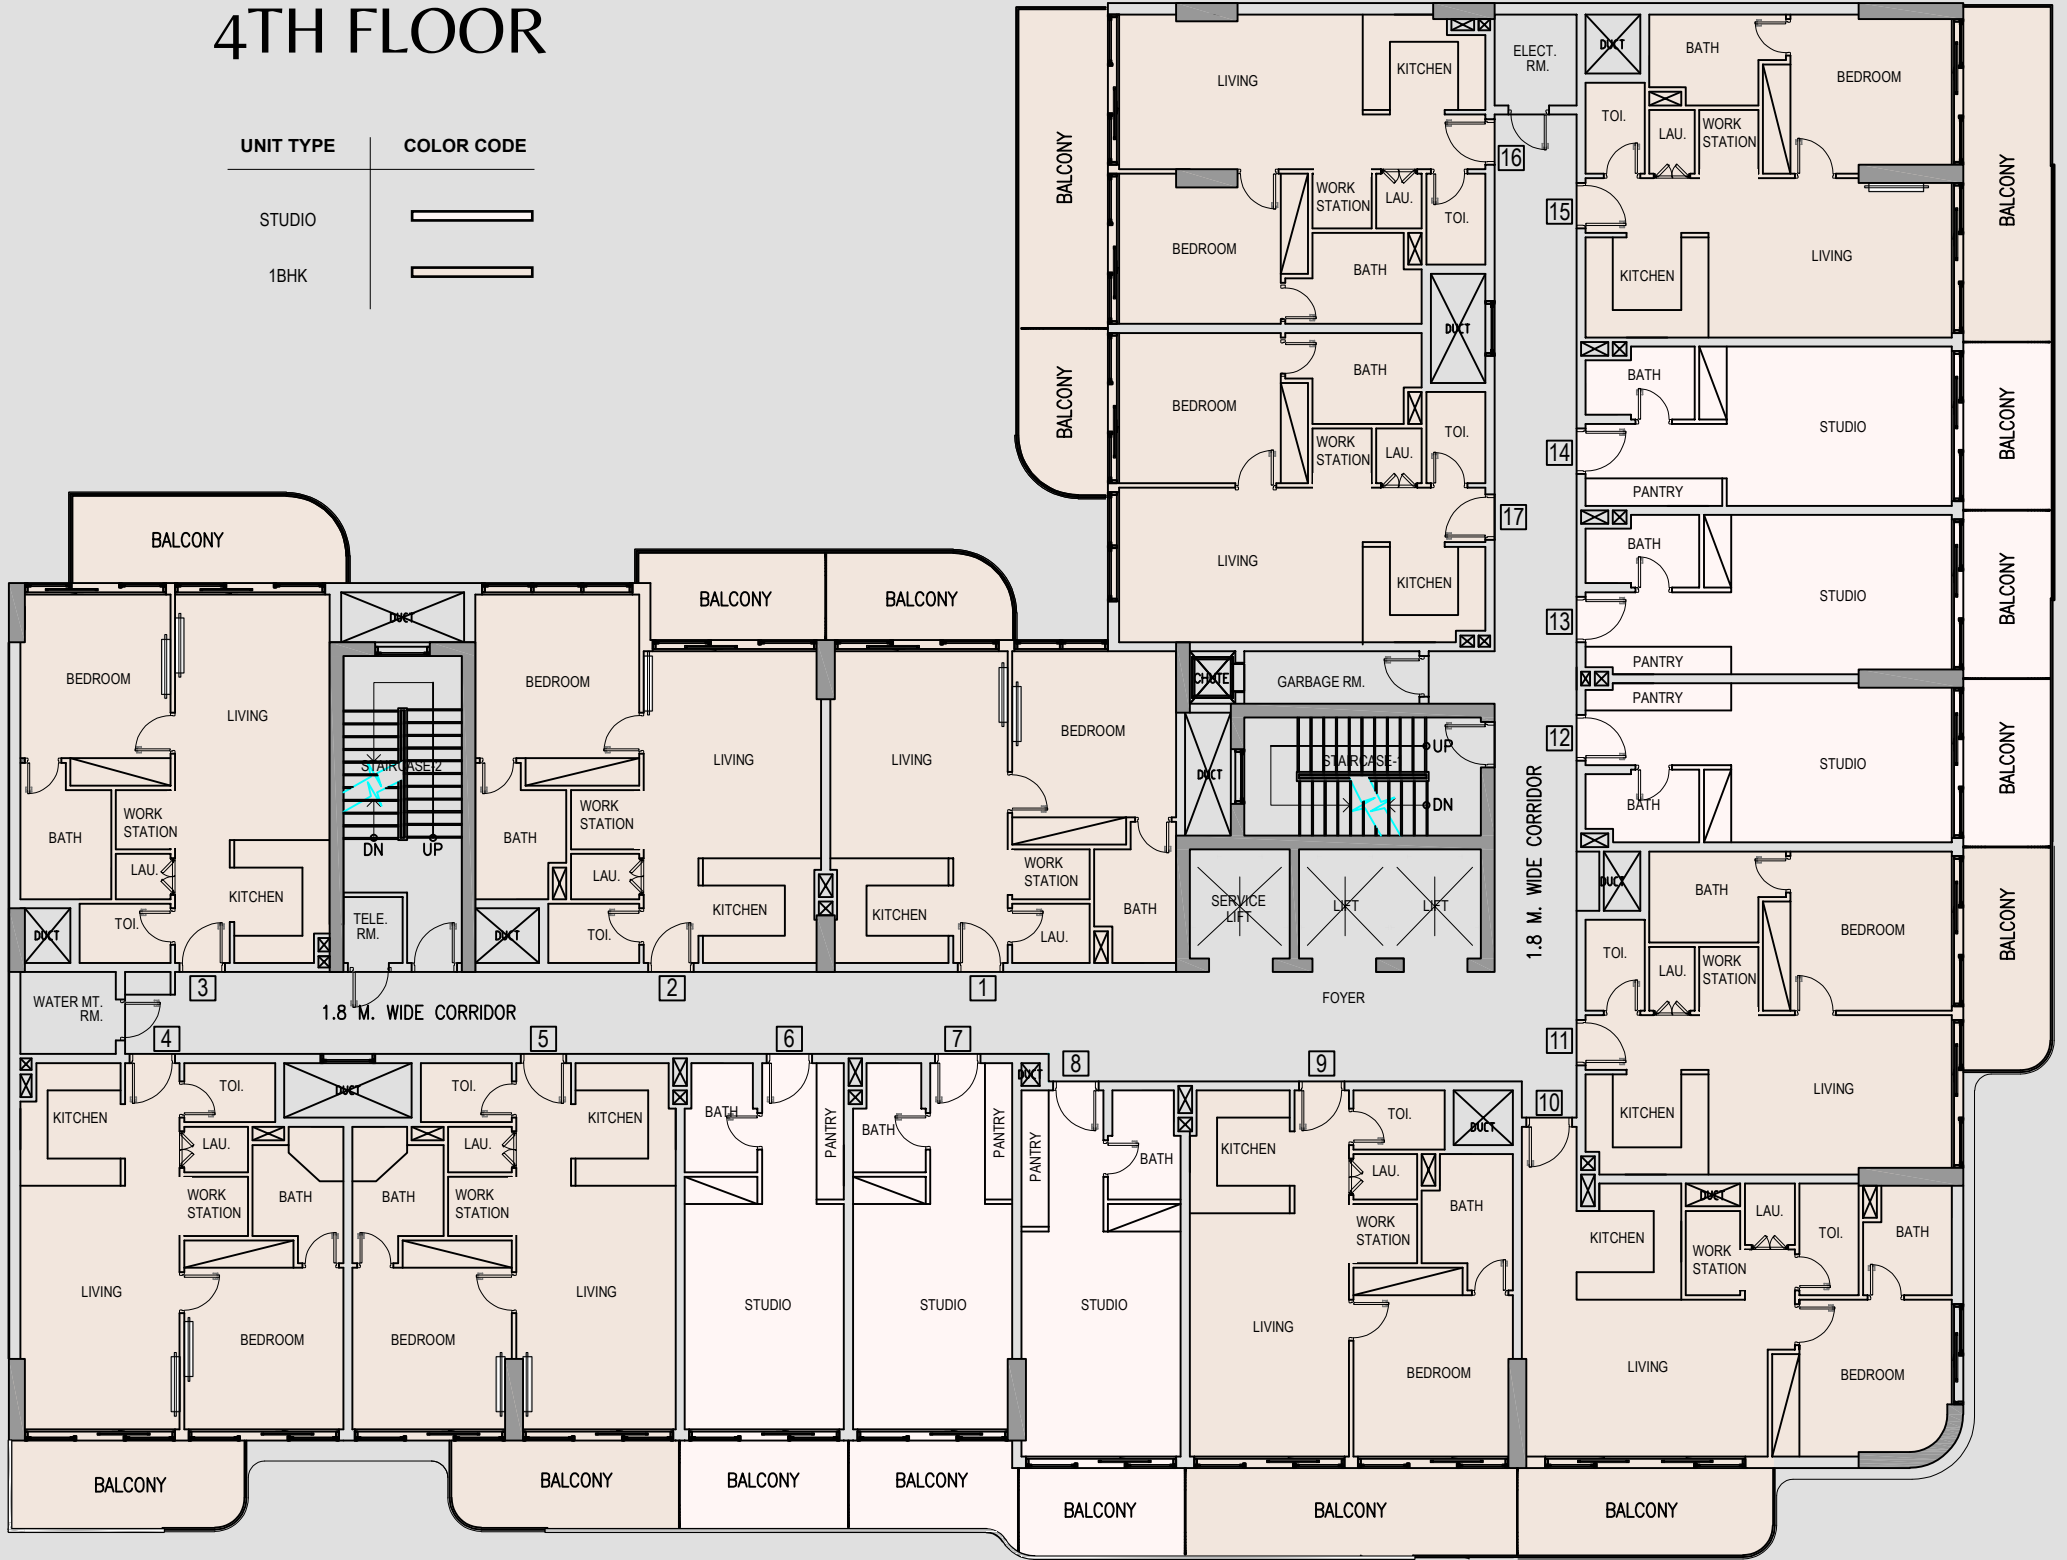

4TH FLOOR

UNIT TYPE	COLOR CODE
STUDIO	
1BHK