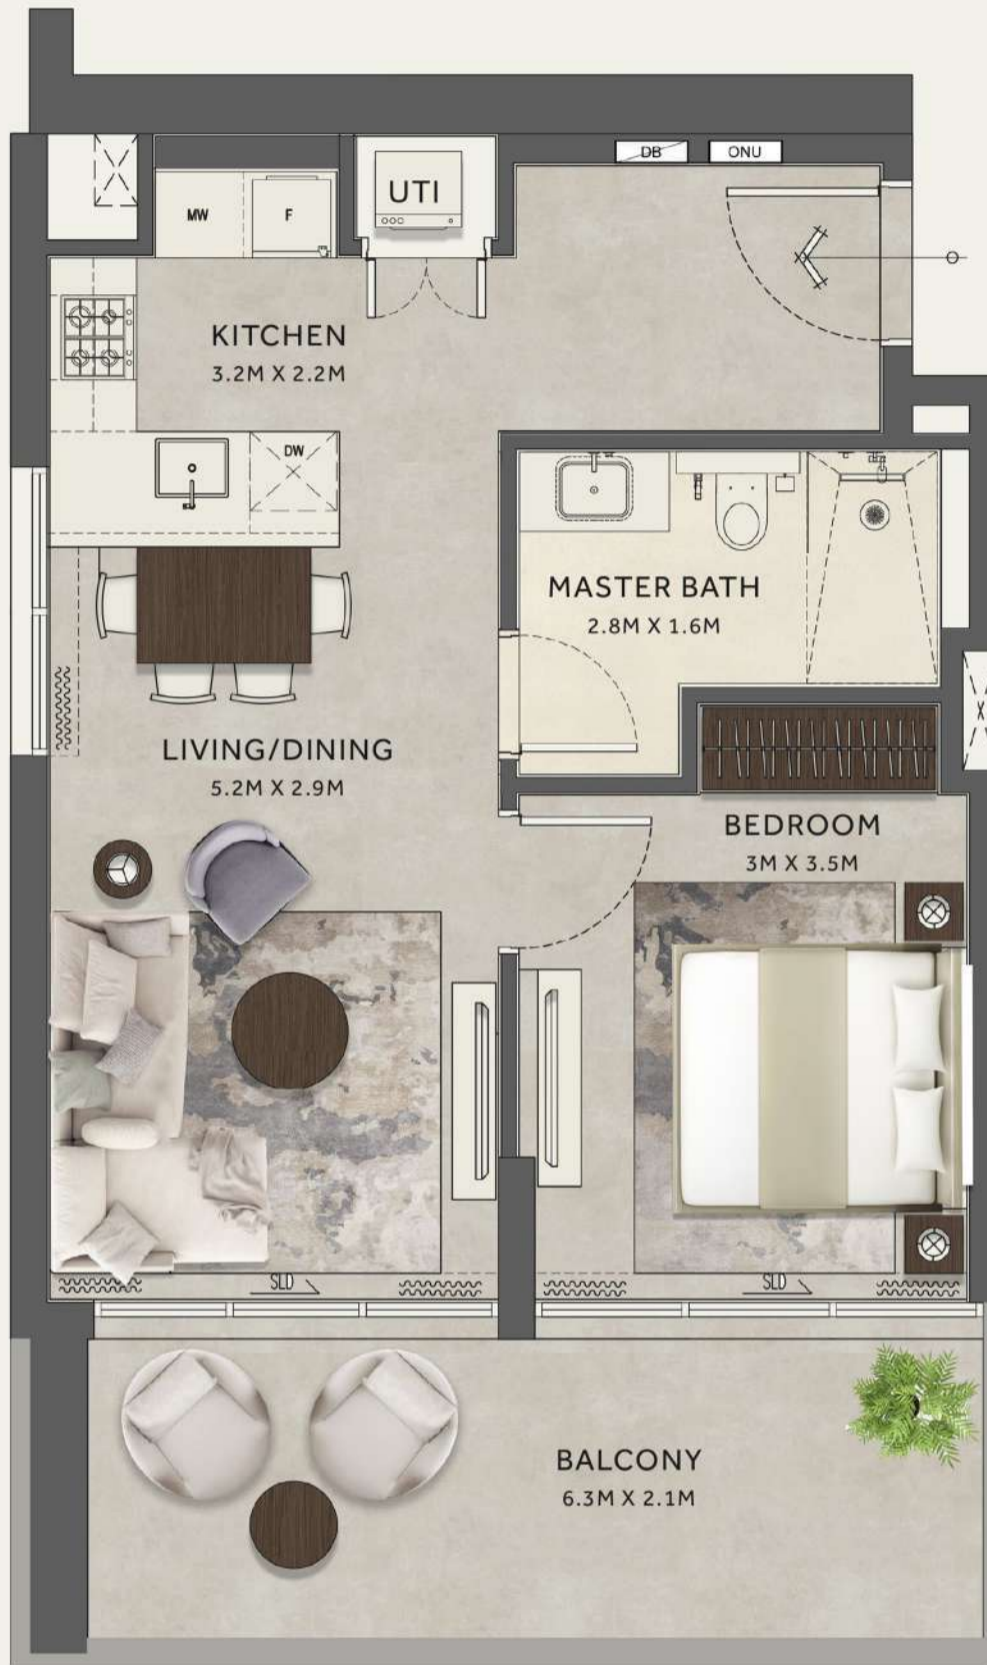

ROOF

12TH TO 15TH
 1BR (7 UNITS / FLOOR)
 2BR (1 UNIT/FLOOR)

2ND TO 11TH
 1BR (8 UNITS/ FLOOR)
 2BR (2 UNITS/ FLOOR)

1ST FLOOR
 1BR (5 UNITS)
 2BR (1 UNIT)

PODIUM

GROUND FLOOR
 3 BASMENTS

GROUND FLOOR

- CONCIERGE ROOM/ SERVICE
- MAIL ROOM
- LOBBY LOUNGE
- CAFE BAR
- MEDIA ROOM
- VALET
- RECEPTION DESK
- DOORMAN

FLOORS 2nd TO 15th

SERIES "01"

Interior | General Flooring
Porcelain Tiles

Bathroom Flooring
Porcelain Tiles

1 BR | TYPE 04

SUITE AREA SQFT 560-592

BALCONY AREA SQFT 108-161

TOTAL AREA SQFT 667-753