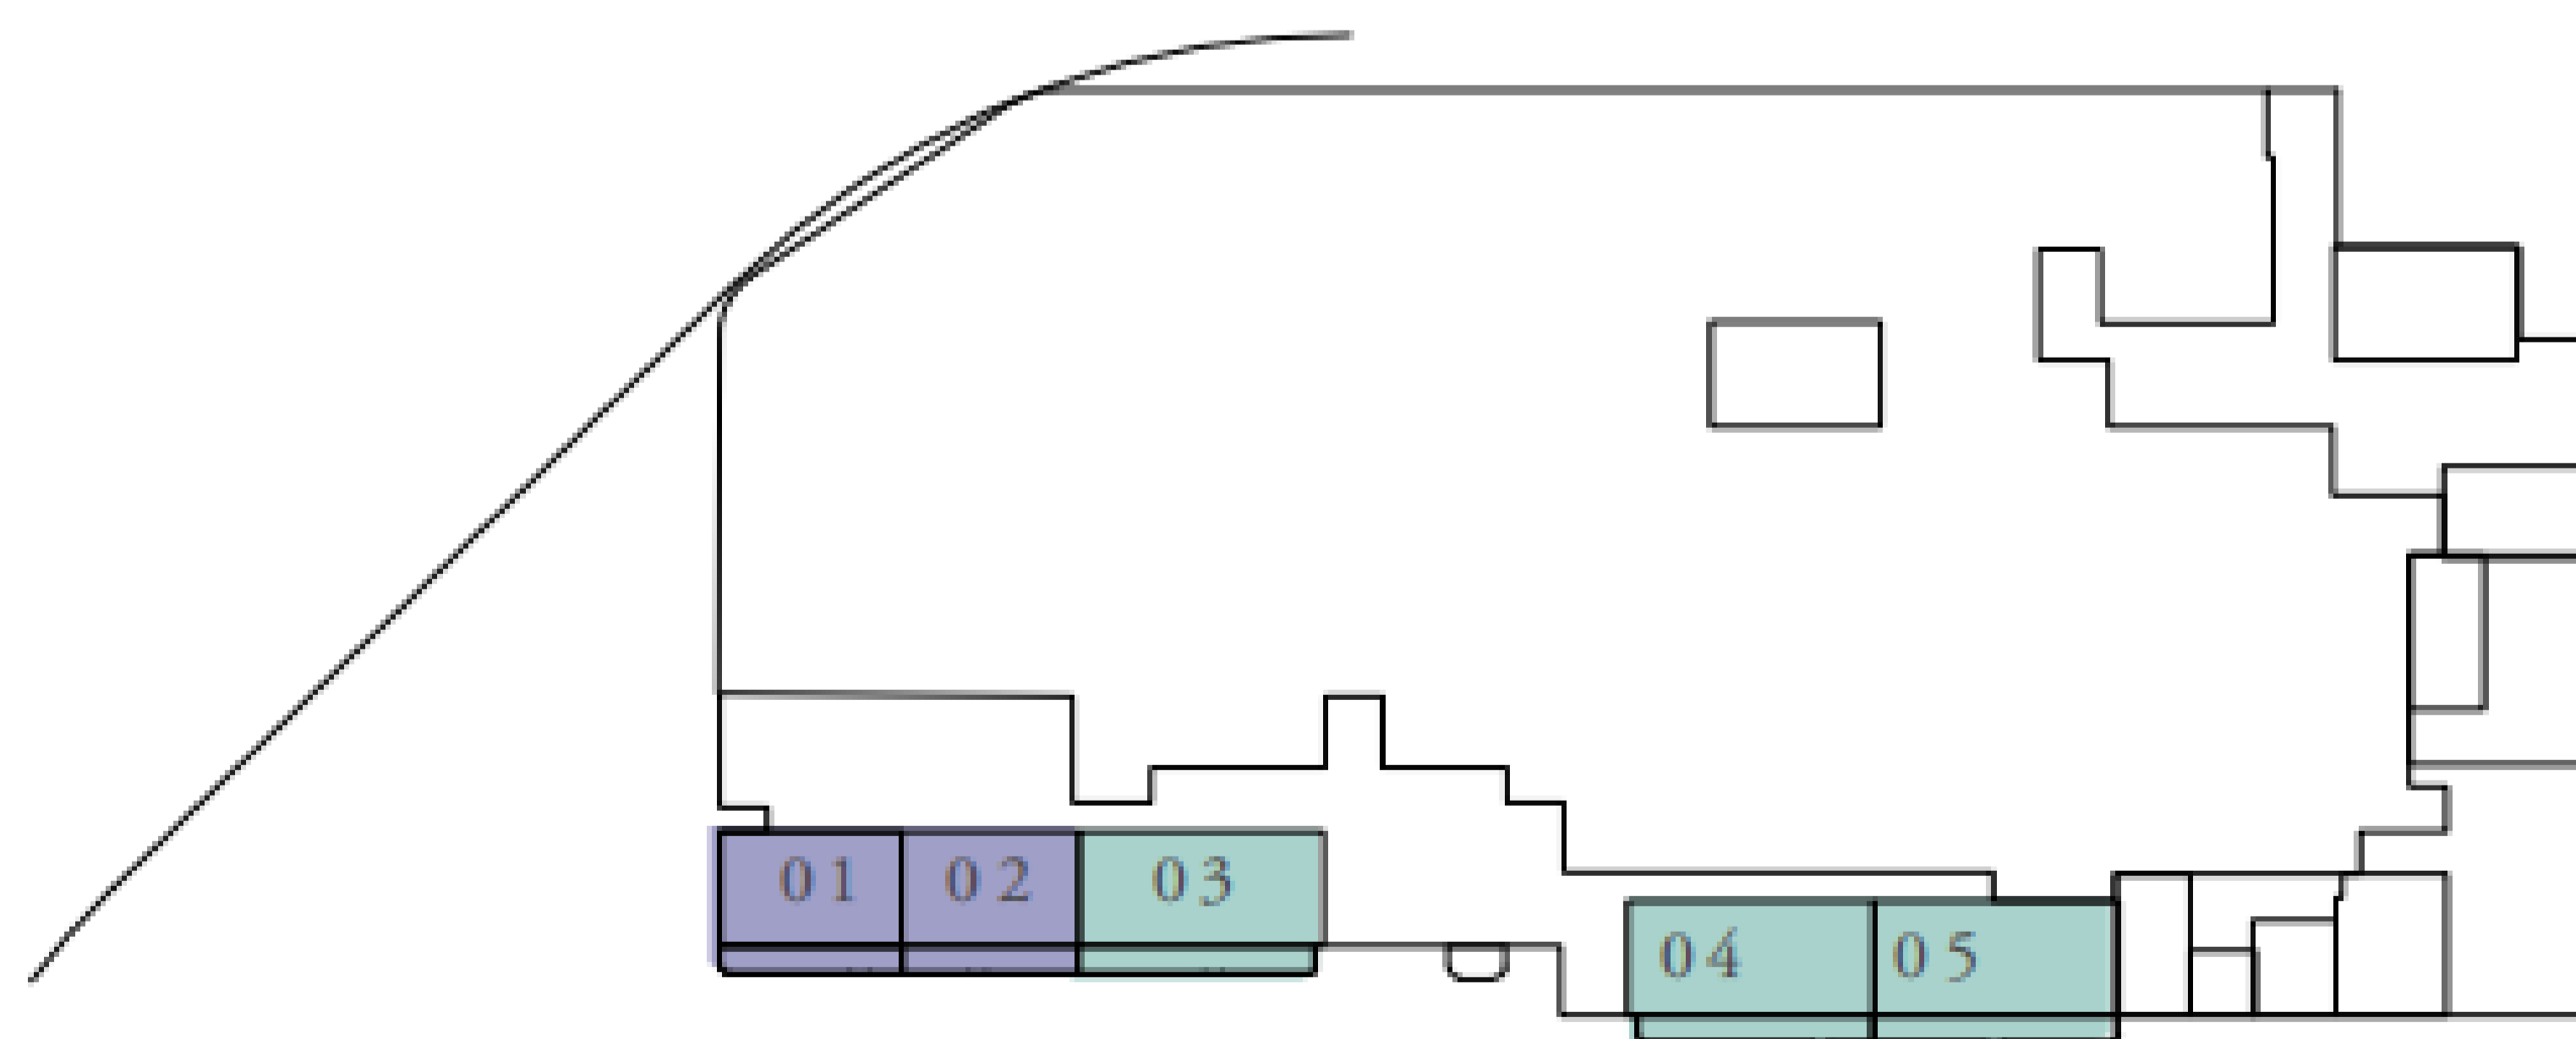

# AVONLEA

Rashid Yachts & Marina  
**BUILDING 1**

- Core/MEP
- Circulation
- 1 Bedroom
- 2 Bedroom
- 3 Bedroom
- Duplex
- Retail
- Amenities

GROUND FLOOR

LEVEL 1

LEVEL 2-6