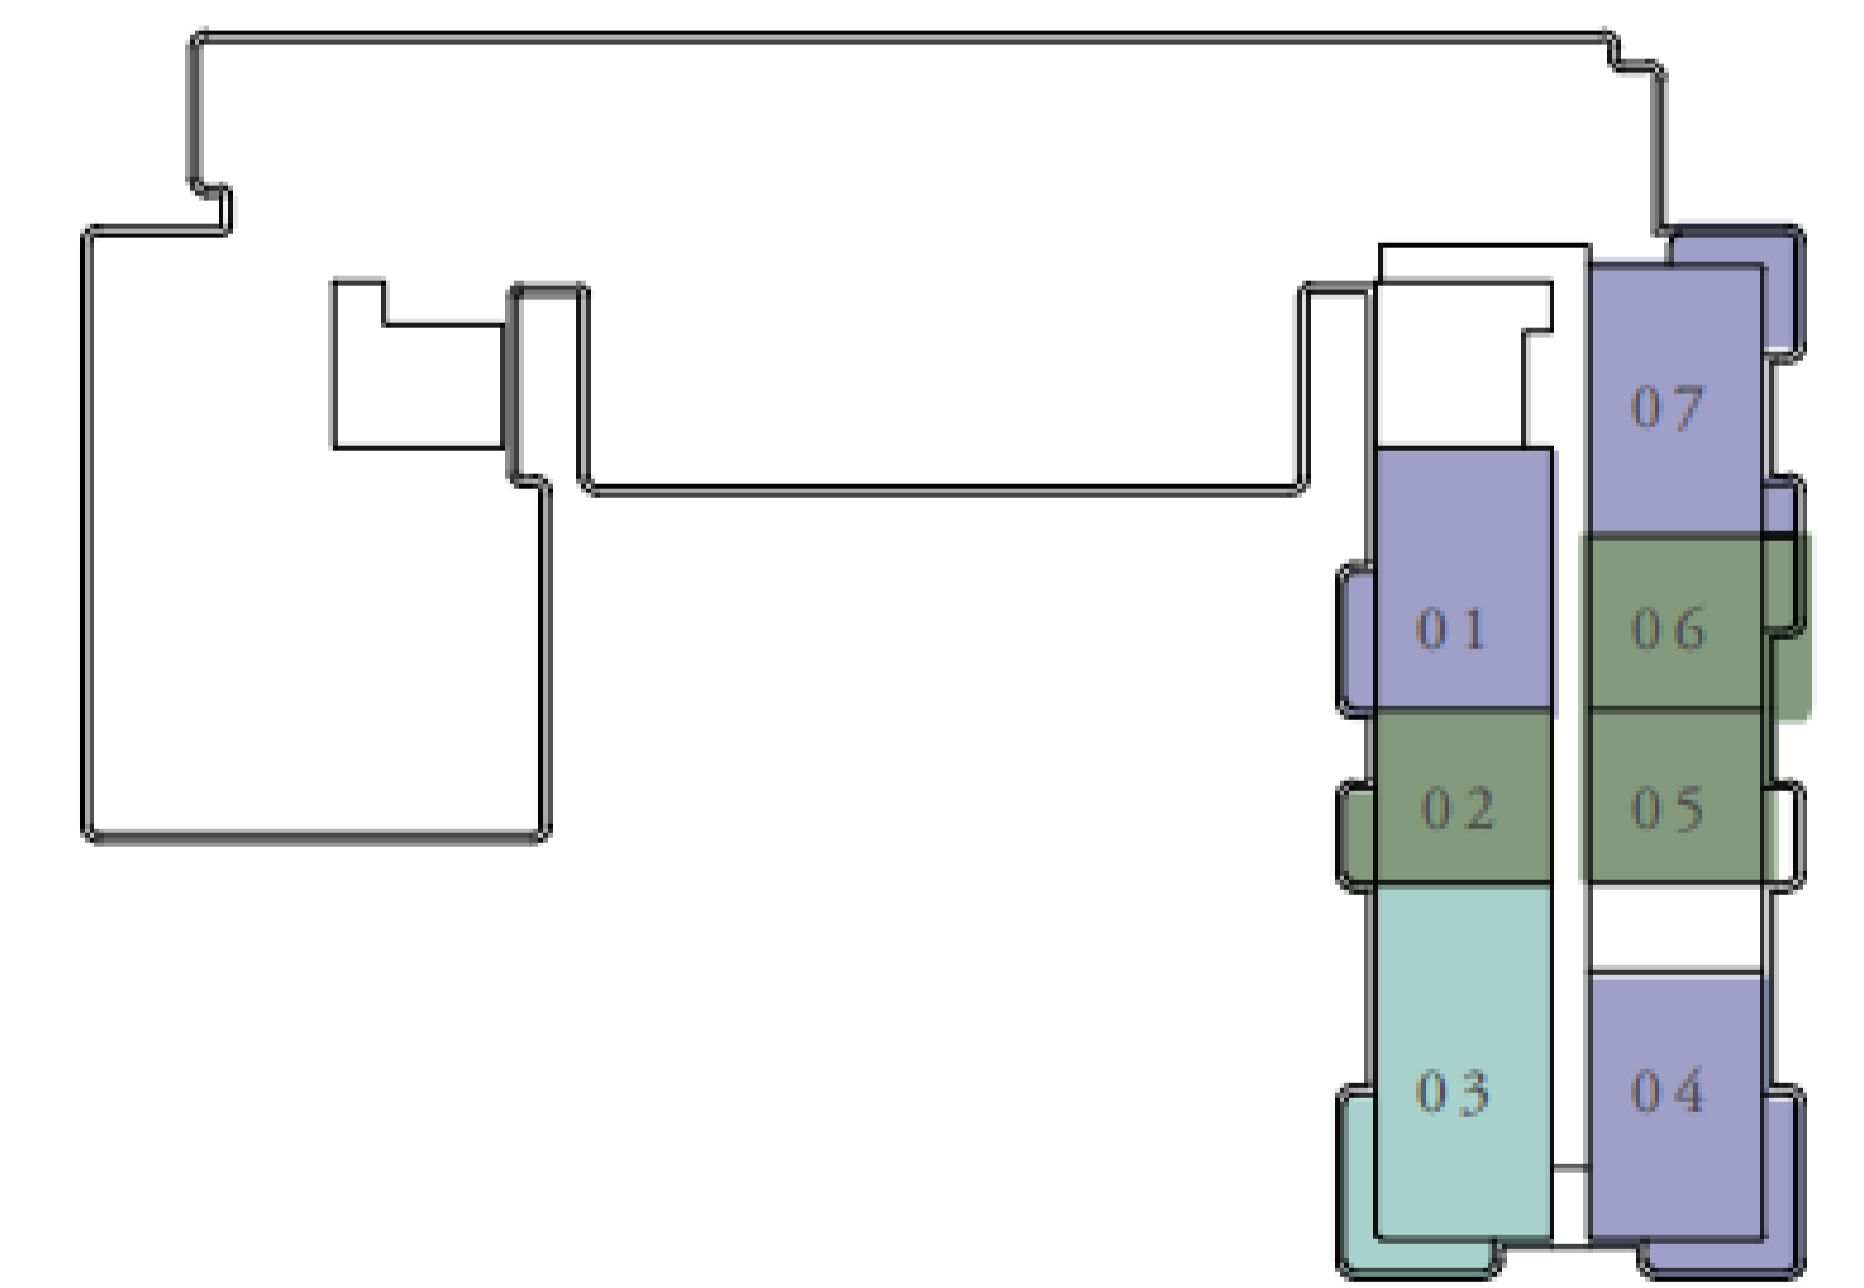

# BAYLINE

Rashid Yachts & Marina

- Core/MEP
- Circulation
- 1 Bedroom
- 2 Bedroom
- 3 Bedroom
- Duplex
- Retail
- Amenities

GROUND

PODIUM

LEVEL 1

LEVEL 2ND TO 6TH

LEVEL 7TH TO 8TH

# AVONLEA

Rashid Yachts & Marina  
**BUILDING 1**

- Core/MEP
- Circulation
- 1 Bedroom
- 2 Bedroom
- 3 Bedroom
- Duplex
- Retail
- Amenities

GROUND FLOOR

LEVEL 1

LEVEL 2-6