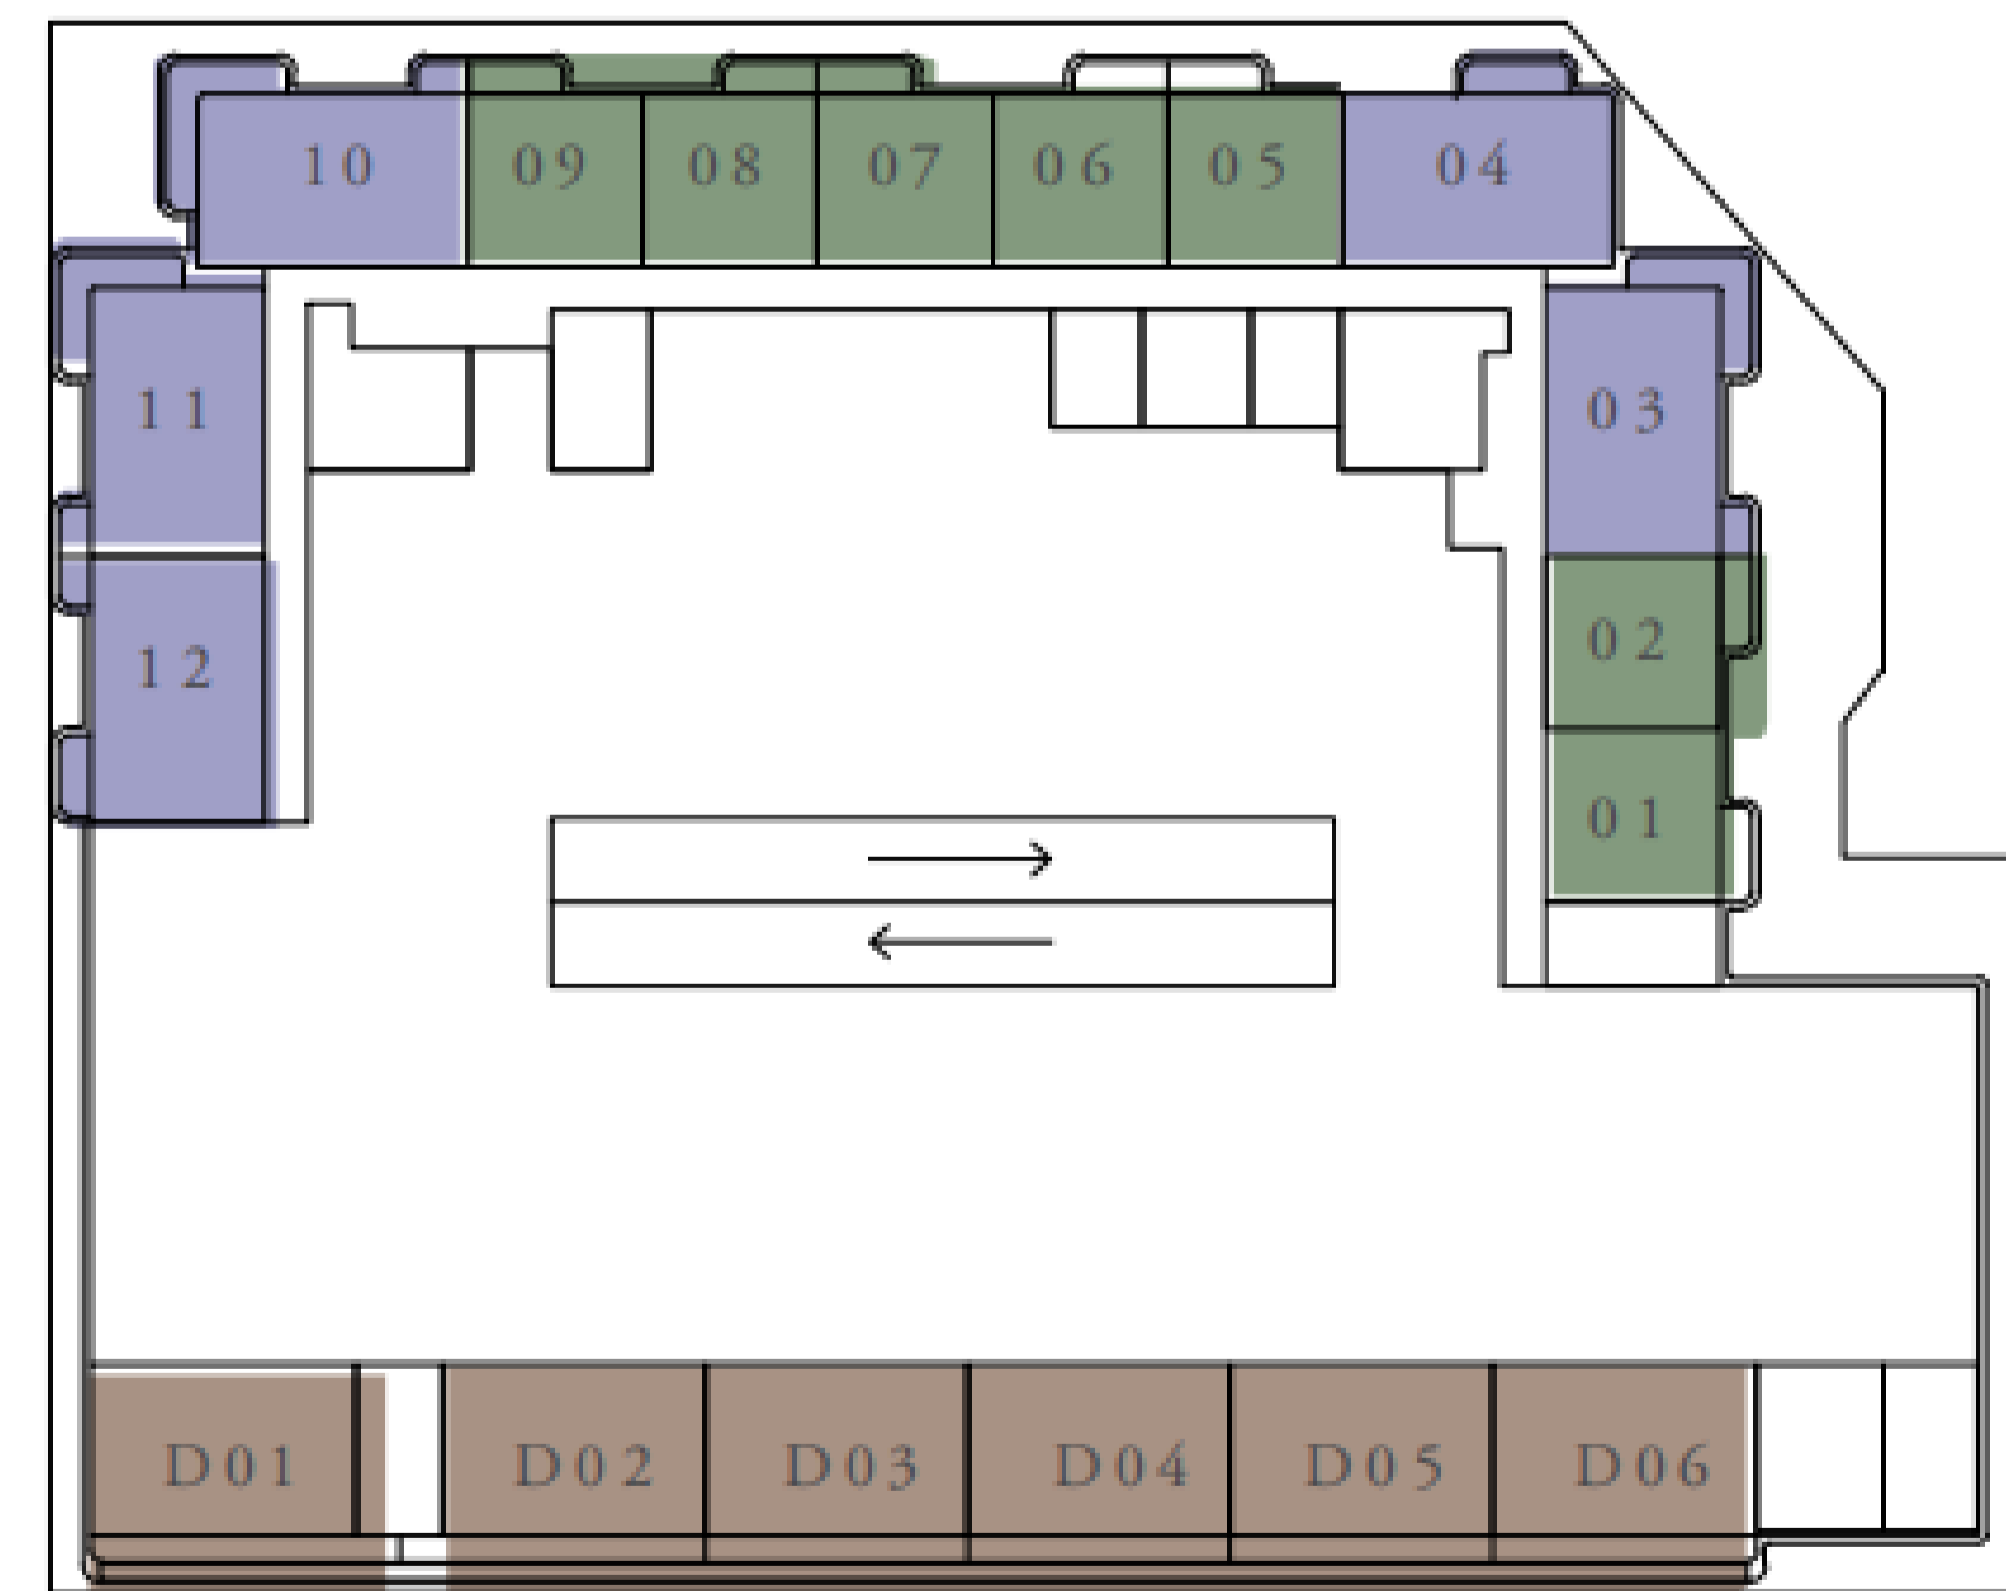

# BAYLINE

Rashid Yachts & Marina

- Core/MEP
- Circulation
- 1 Bedroom
- 2 Bedroom
- 3 Bedroom
- Duplex
- Retail
- Amenities

GROUND

PODIUM

LEVEL 1

LEVEL 2ND TO 6TH

LEVEL 7TH TO 8TH

# AVONLEA

Rashid Yachts & Marina  
**BUILDING 1**

- Core/MEP
- Circulation
- 1 Bedroom
- 2 Bedroom
- 3 Bedroom
- Duplex
- Retail
- Amenities

GROUND FLOOR

LEVEL 1

LEVEL 2-6

# AVONLEA

Rashid Yachts & Marina  
**BUILDING 2**

- Core/MEP
- Circulation
- 1 Bedroom
- 2 Bedroom
- 3 Bedroom
- Duplex
- Retail
- Amenities

LEVEL 1

LEVEL 2-7

LEVEL 8-9