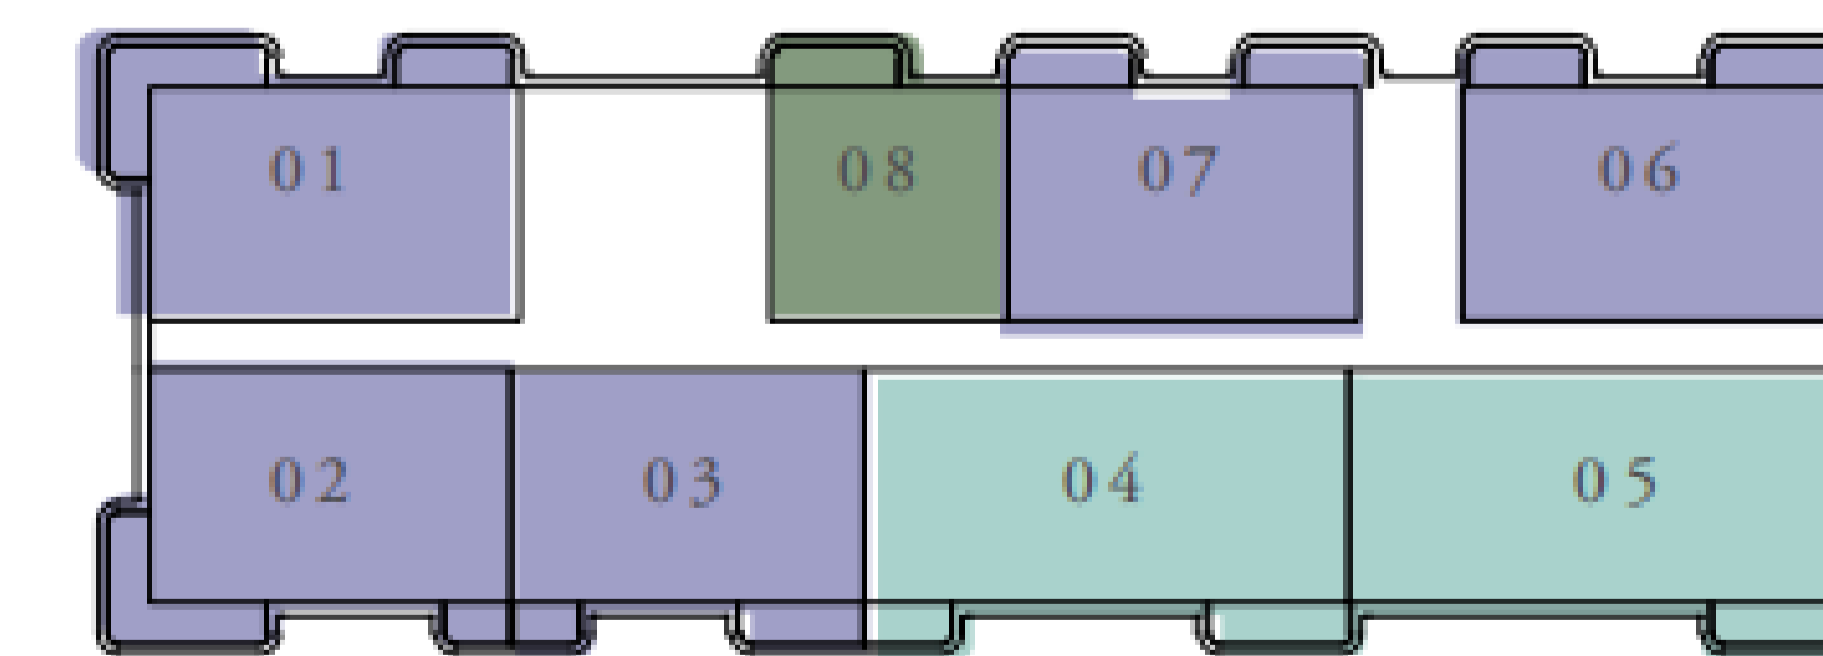

# AVONLEA

Rashid Yachts & Marina  
**BUILDING 1**

- Core/MEP
- Circulation
- 1 Bedroom
- 2 Bedroom
- 3 Bedroom
- Duplex
- Retail
- Amenities

GROUND FLOOR

LEVEL 1

LEVEL 2-6

# AVONLEA

Rashid Yachts & Marina  
**BUILDING 2**

- Core/MEP
- Circulation
- 1 Bedroom
- 2 Bedroom
- 3 Bedroom
- Duplex
- Retail
- Amenities

LEVEL 1

LEVEL 2-7

LEVEL 8-9