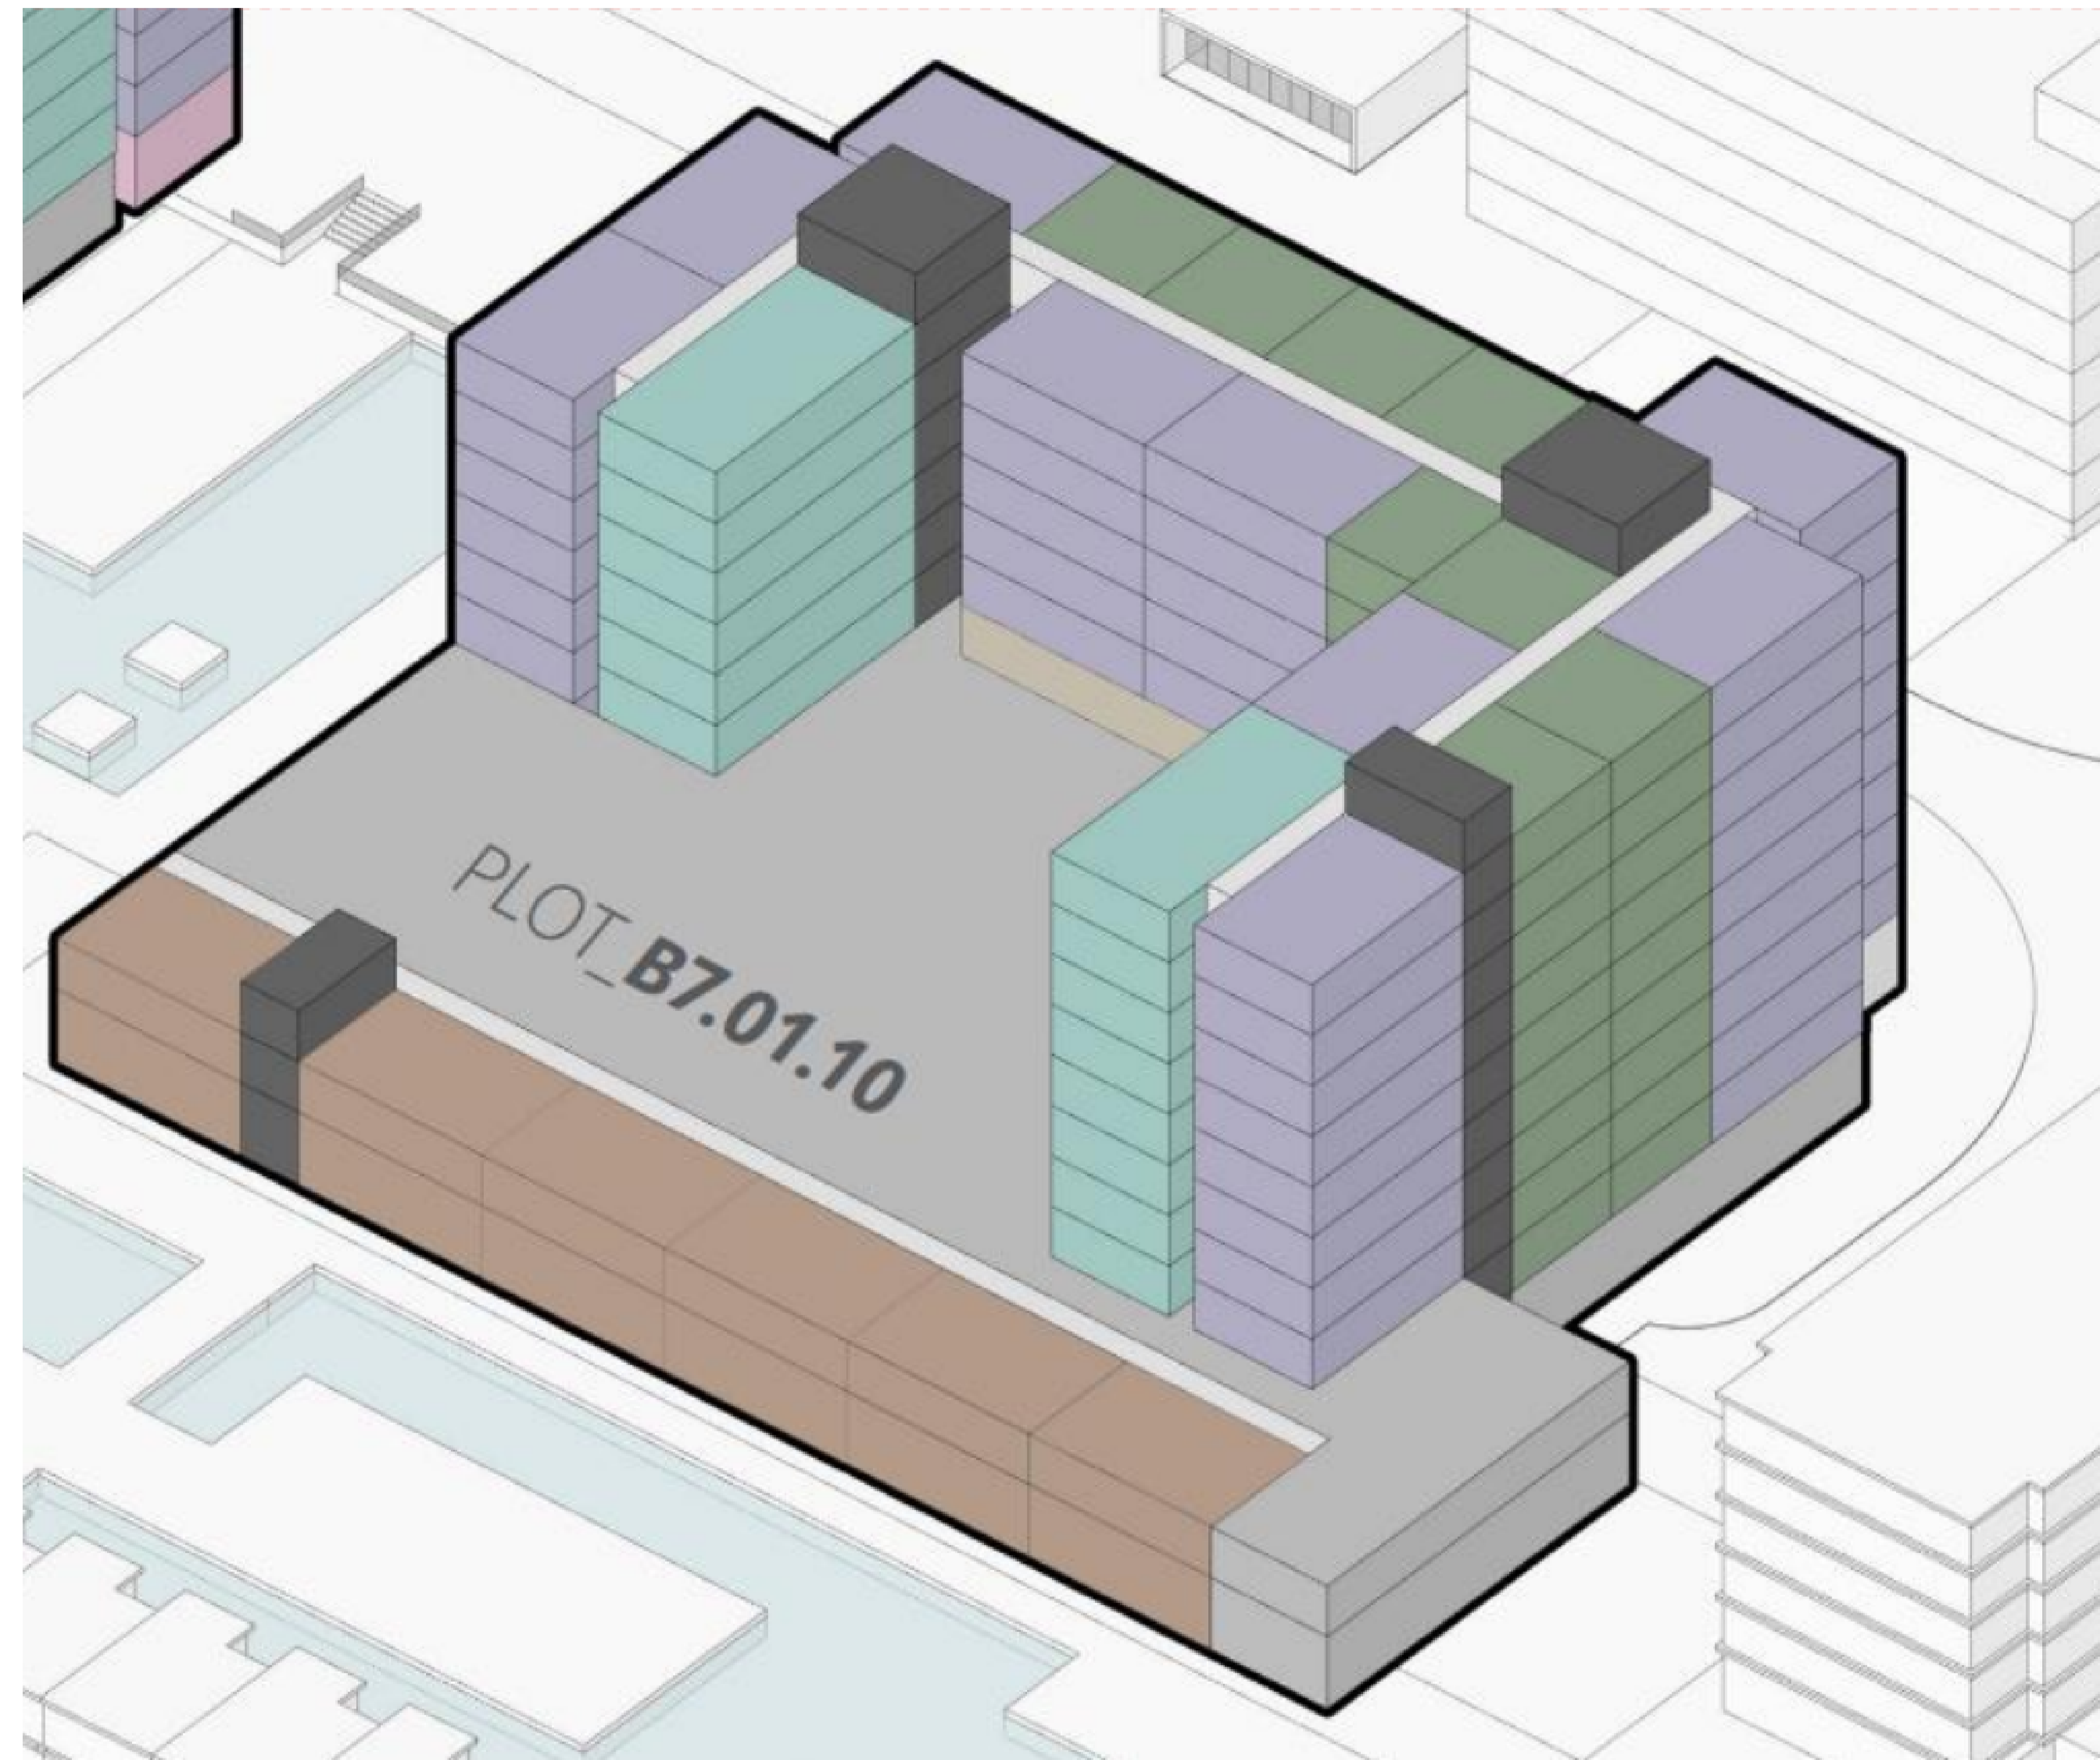

# BAYLINE

Rashid Yachts & Marina

- Core/MEP
- Circulation
- 1 Bedroom
- 2 Bedroom
- 3 Bedroom
- Duplex
- Retail
- Amenities

GROUND

PODIUM

LEVEL 1

LEVEL 2ND TO 6TH

LEVEL 7TH TO 8TH

# AVONLEA

Rashid Yachts & Marina  
**BUILDING 1**

- Core/MEP
- Circulation
- 1 Bedroom
- 2 Bedroom
- 3 Bedroom
- Duplex
- Retail
- Amenities

GROUND FLOOR

LEVEL 1

LEVEL 2-6

# AVONLEA

Rashid Yachts & Marina  
**BUILDING 2**

- Core/MEP
- Circulation
- 1 Bedroom
- 2 Bedroom
- 3 Bedroom
- Duplex
- Retail
- Amenities

LEVEL 1

LEVEL 2-7

LEVEL 8-9