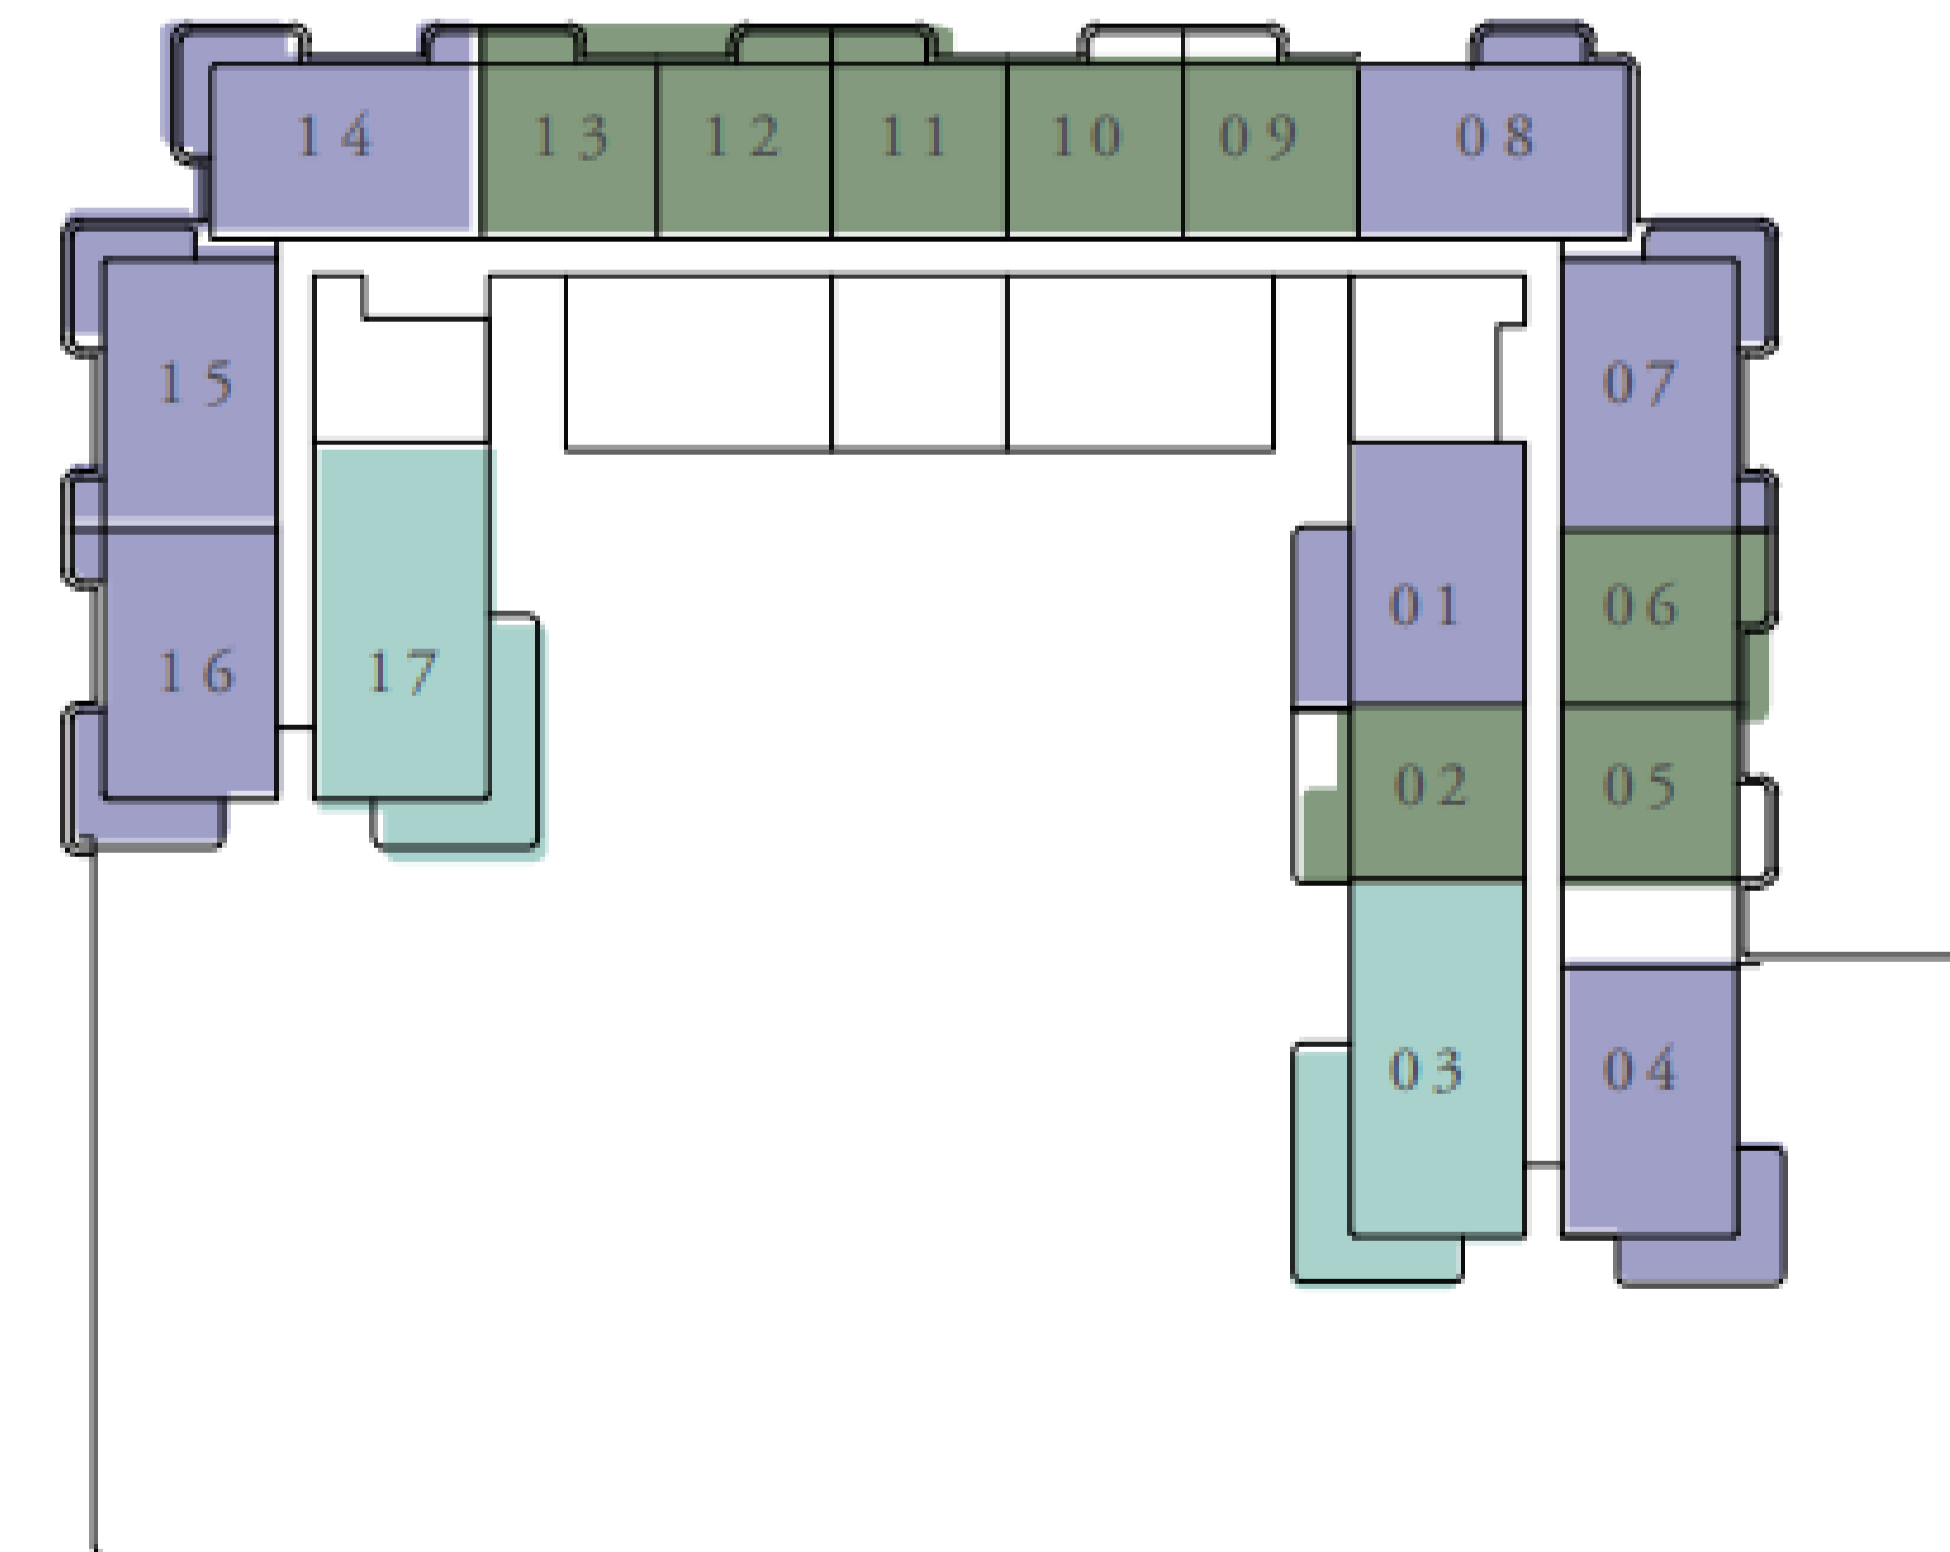

# BAYLINE

Rashid Yachts & Marina

- Core/MEP
- Circulation
- 1 Bedroom
- 2 Bedroom
- 3 Bedroom
- Duplex
- Retail
- Amenities

GROUND

PODIUM

LEVEL 1

LEVEL 2ND TO 6TH

LEVEL 7TH TO 8TH

# AVONLEA

Rashid Yachts & Marina  
**BUILDING 1**

- Core/MEP
- Circulation
- 1 Bedroom
- 2 Bedroom
- 3 Bedroom
- Duplex
- Retail
- Amenities

GROUND FLOOR

LEVEL 1

LEVEL 2-6

# AVONLEA

Rashid Yachts & Marina  
**BUILDING 2**

- Core/MEP
- Circulation
- 1 Bedroom
- 2 Bedroom
- 3 Bedroom
- Duplex
- Retail
- Amenities

LEVEL 1

LEVEL 2-7

LEVEL 8-9