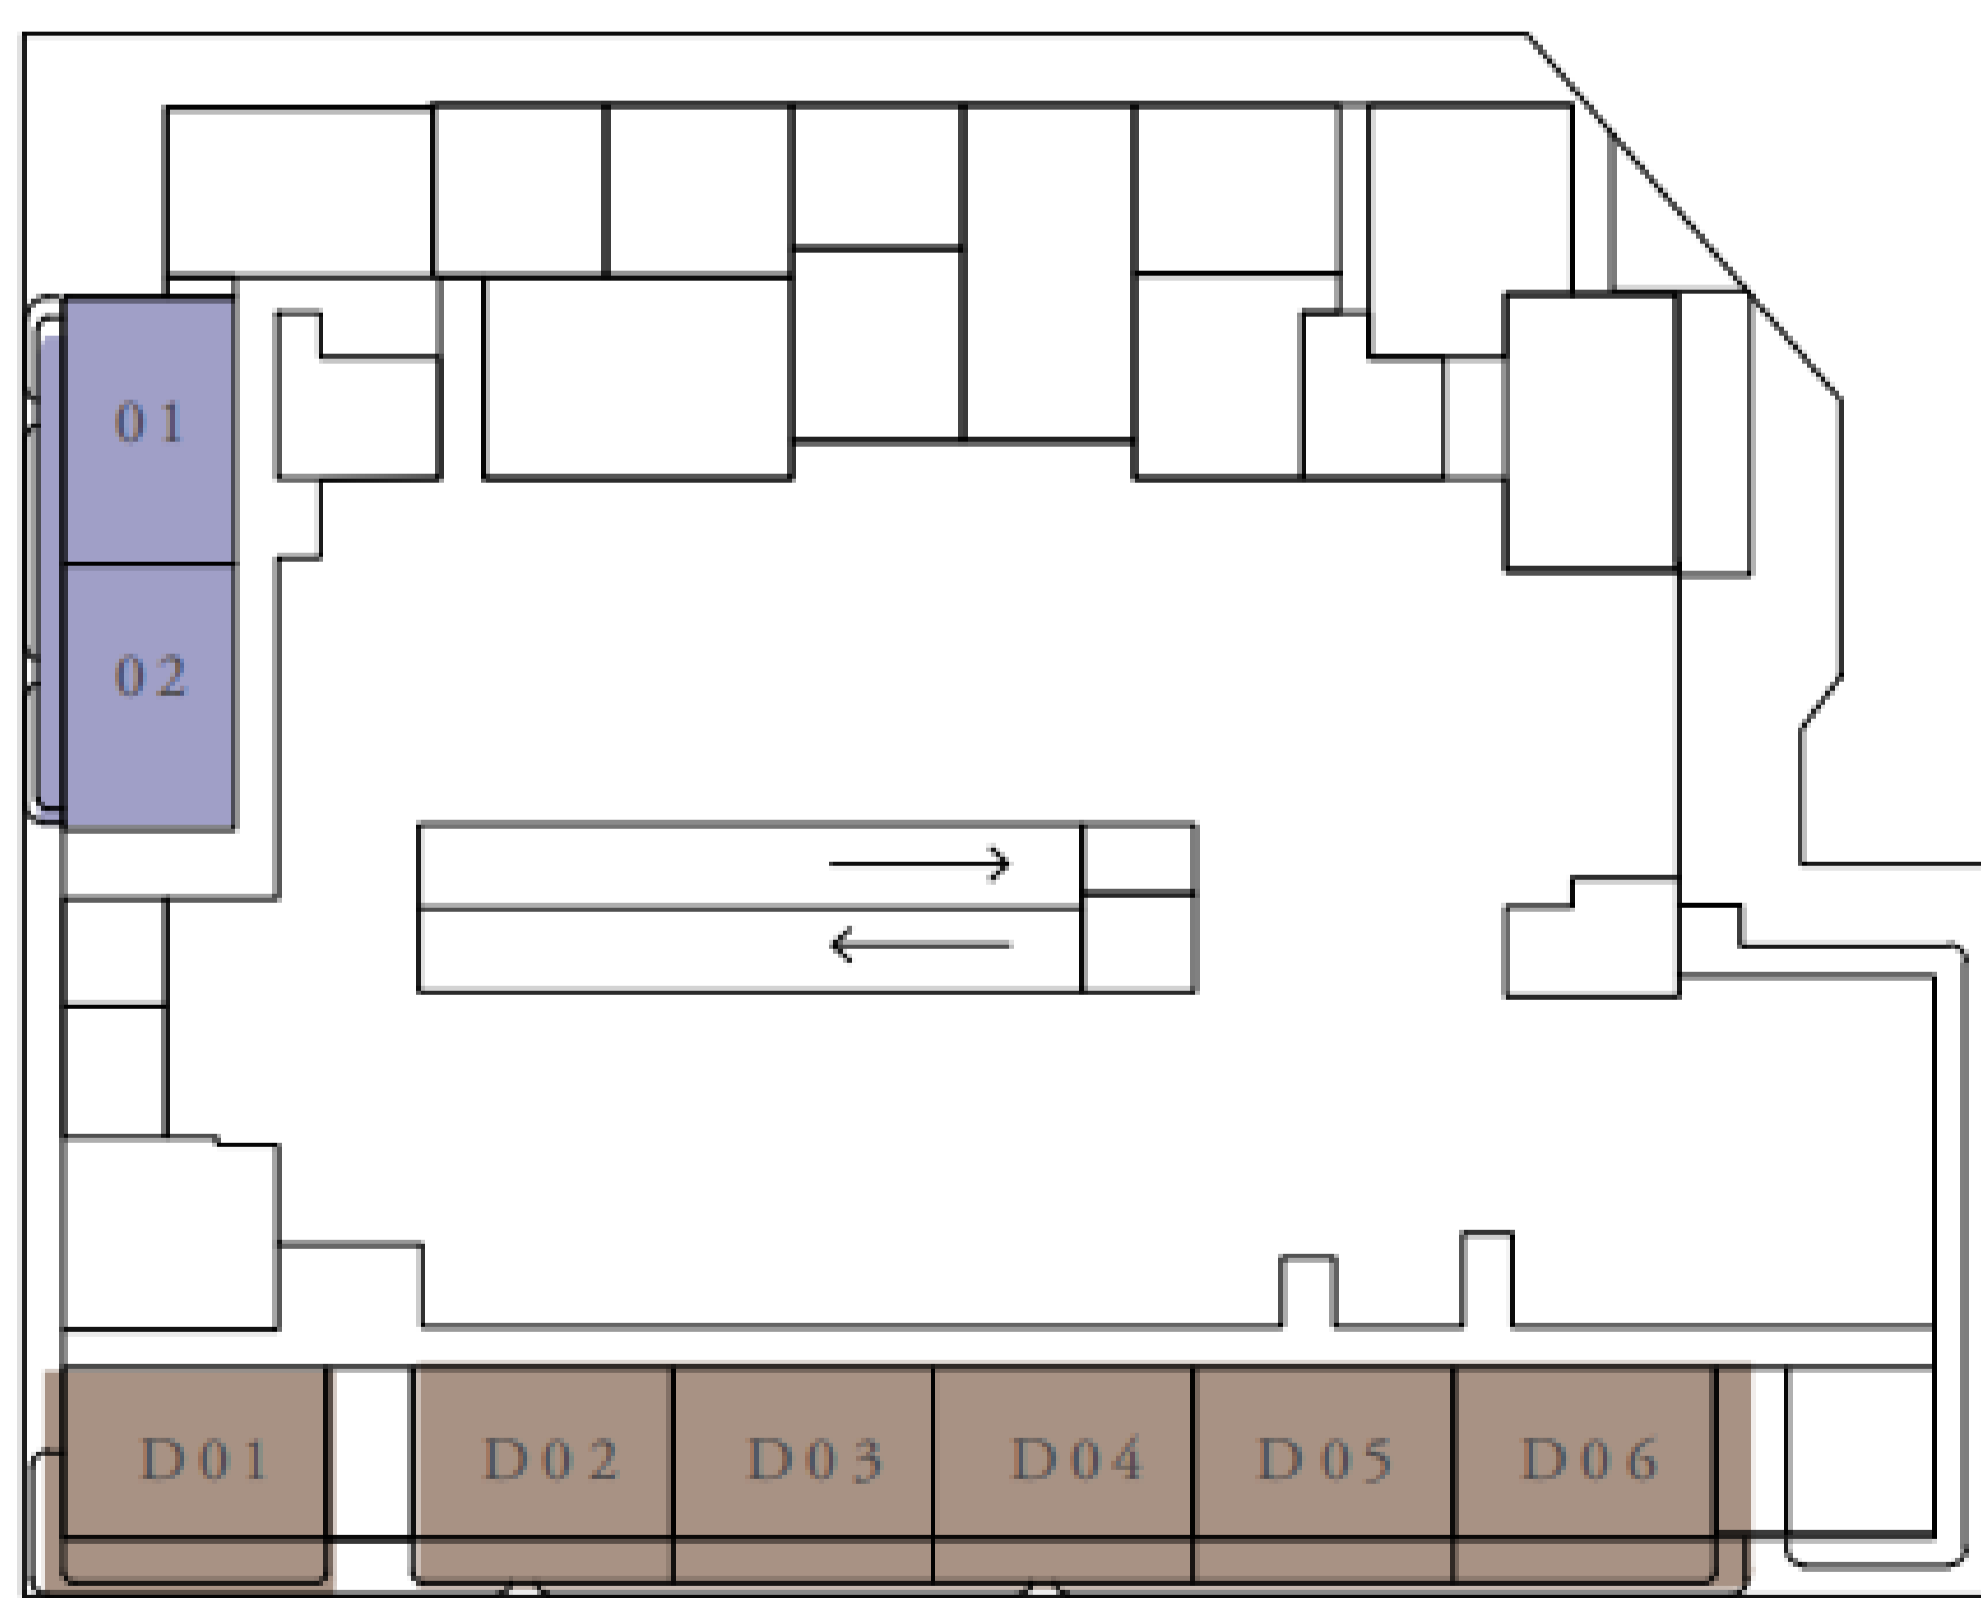

# BAYLINE

Rashid Yachts & Marina

- Core/MEP
- Circulation
- 1 Bedroom
- 2 Bedroom
- 3 Bedroom
- Duplex
- Retail
- Amenities

GROUND

PODIUM

LEVEL 1

LEVEL 2ND TO 6TH

LEVEL 7TH TO 8TH

# AVONLEA

Rashid Yachts & Marina  
**BUILDING 1**

- Core/MEP
- Circulation
- 1 Bedroom
- 2 Bedroom
- 3 Bedroom
- Duplex
- Retail
- Amenities

GROUND FLOOR

LEVEL 1

LEVEL 2-6