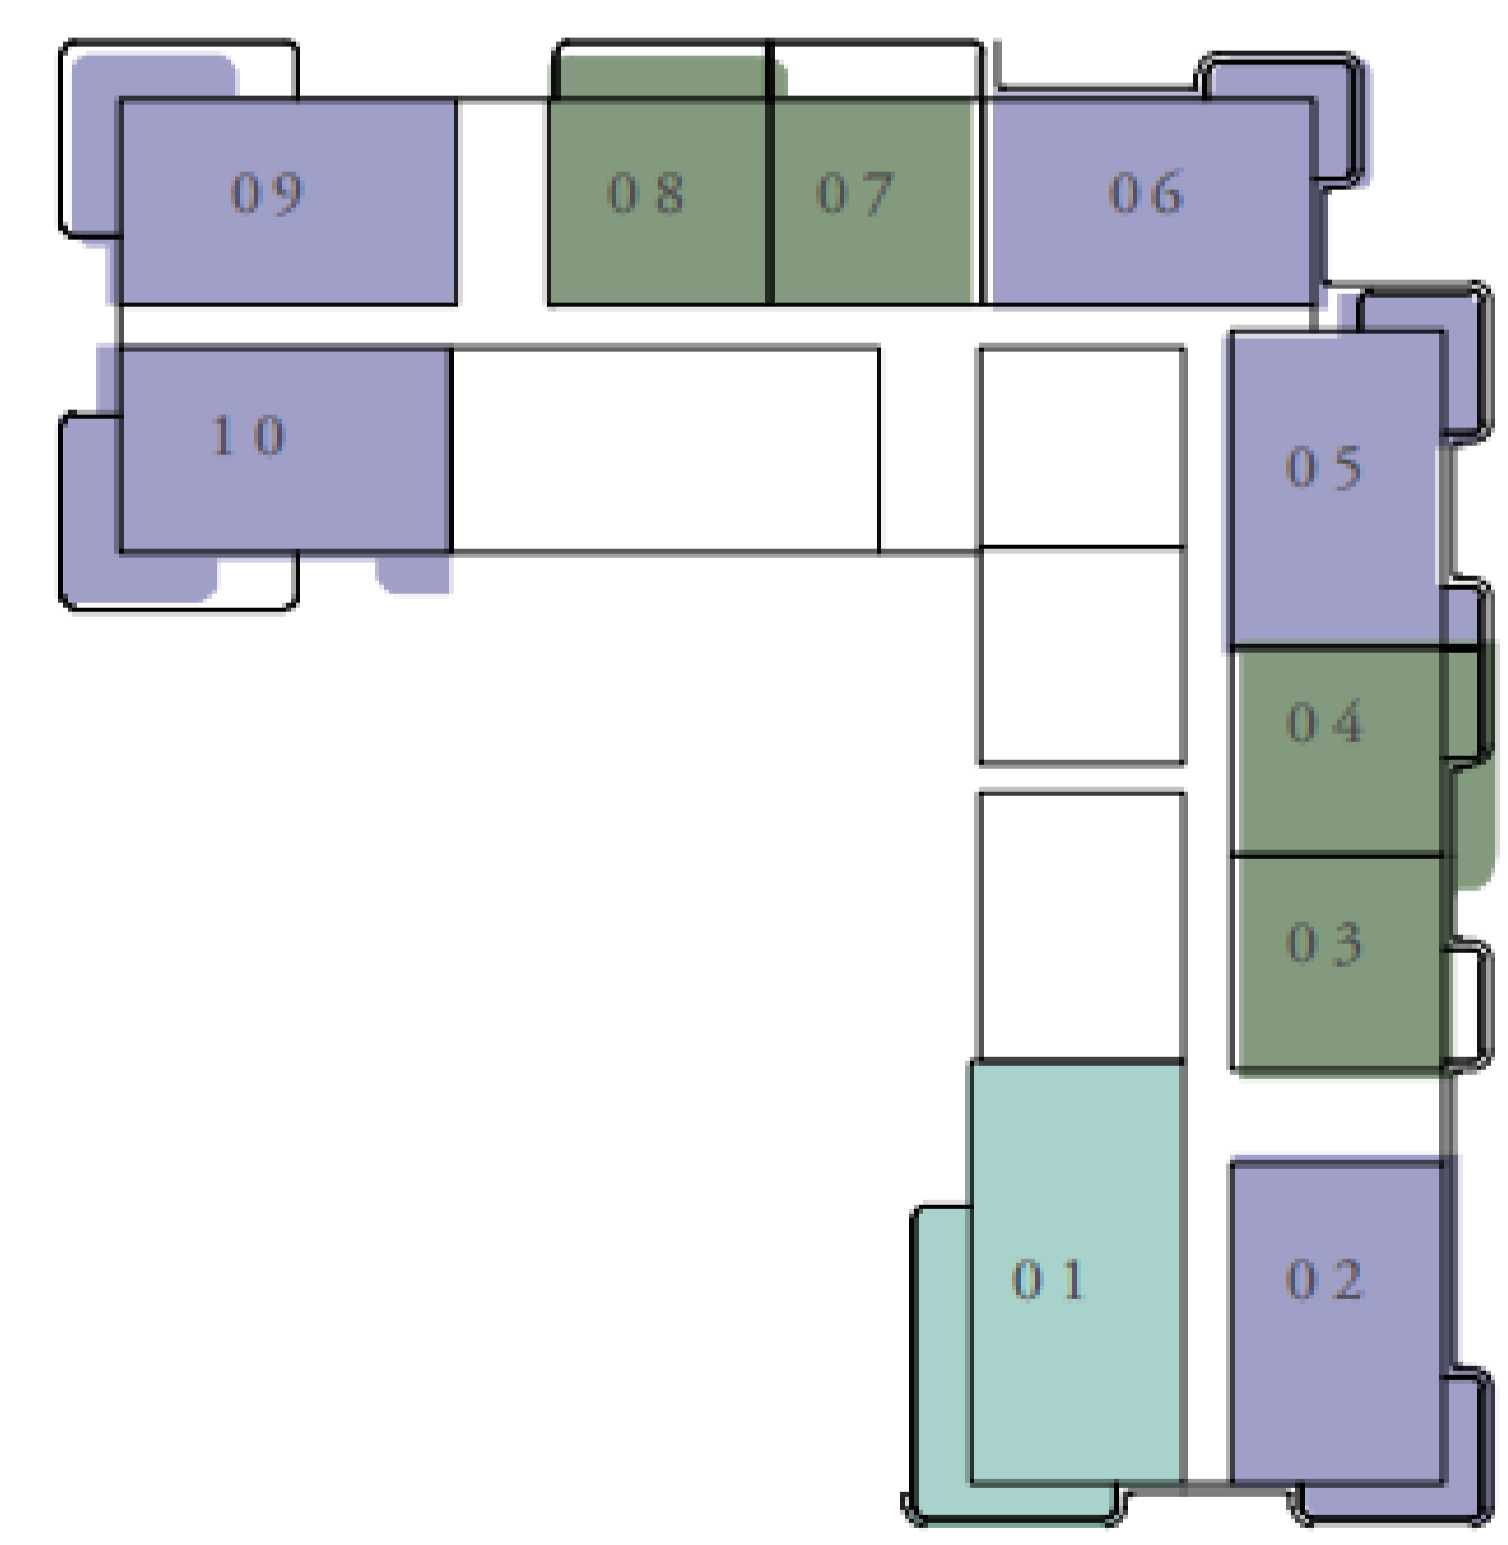

# BAYLINE

Rashid Yachts & Marina

- Core/MEP
- Circulation
- 1 Bedroom
- 2 Bedroom
- 3 Bedroom
- Duplex
- Retail
- Amenities

GROUND

PODIUM

LEVEL 1

LEVEL 2ND TO 6TH

LEVEL 7TH TO 8TH

# AVONLEA

Rashid Yachts & Marina  
**BUILDING 1**

- Core/MEP
- Circulation
- 1 Bedroom
- 2 Bedroom
- 3 Bedroom
- Duplex
- Retail
- Amenities

GROUND FLOOR

LEVEL 1

LEVEL 2-6

# AVONLEA

Rashid Yachts & Marina  
**BUILDING 2**

- Core/MEP
- Circulation
- 1 Bedroom
- 2 Bedroom
- 3 Bedroom
- Duplex
- Retail
- Amenities

LEVEL 1

LEVEL 2-7

LEVEL 8-9