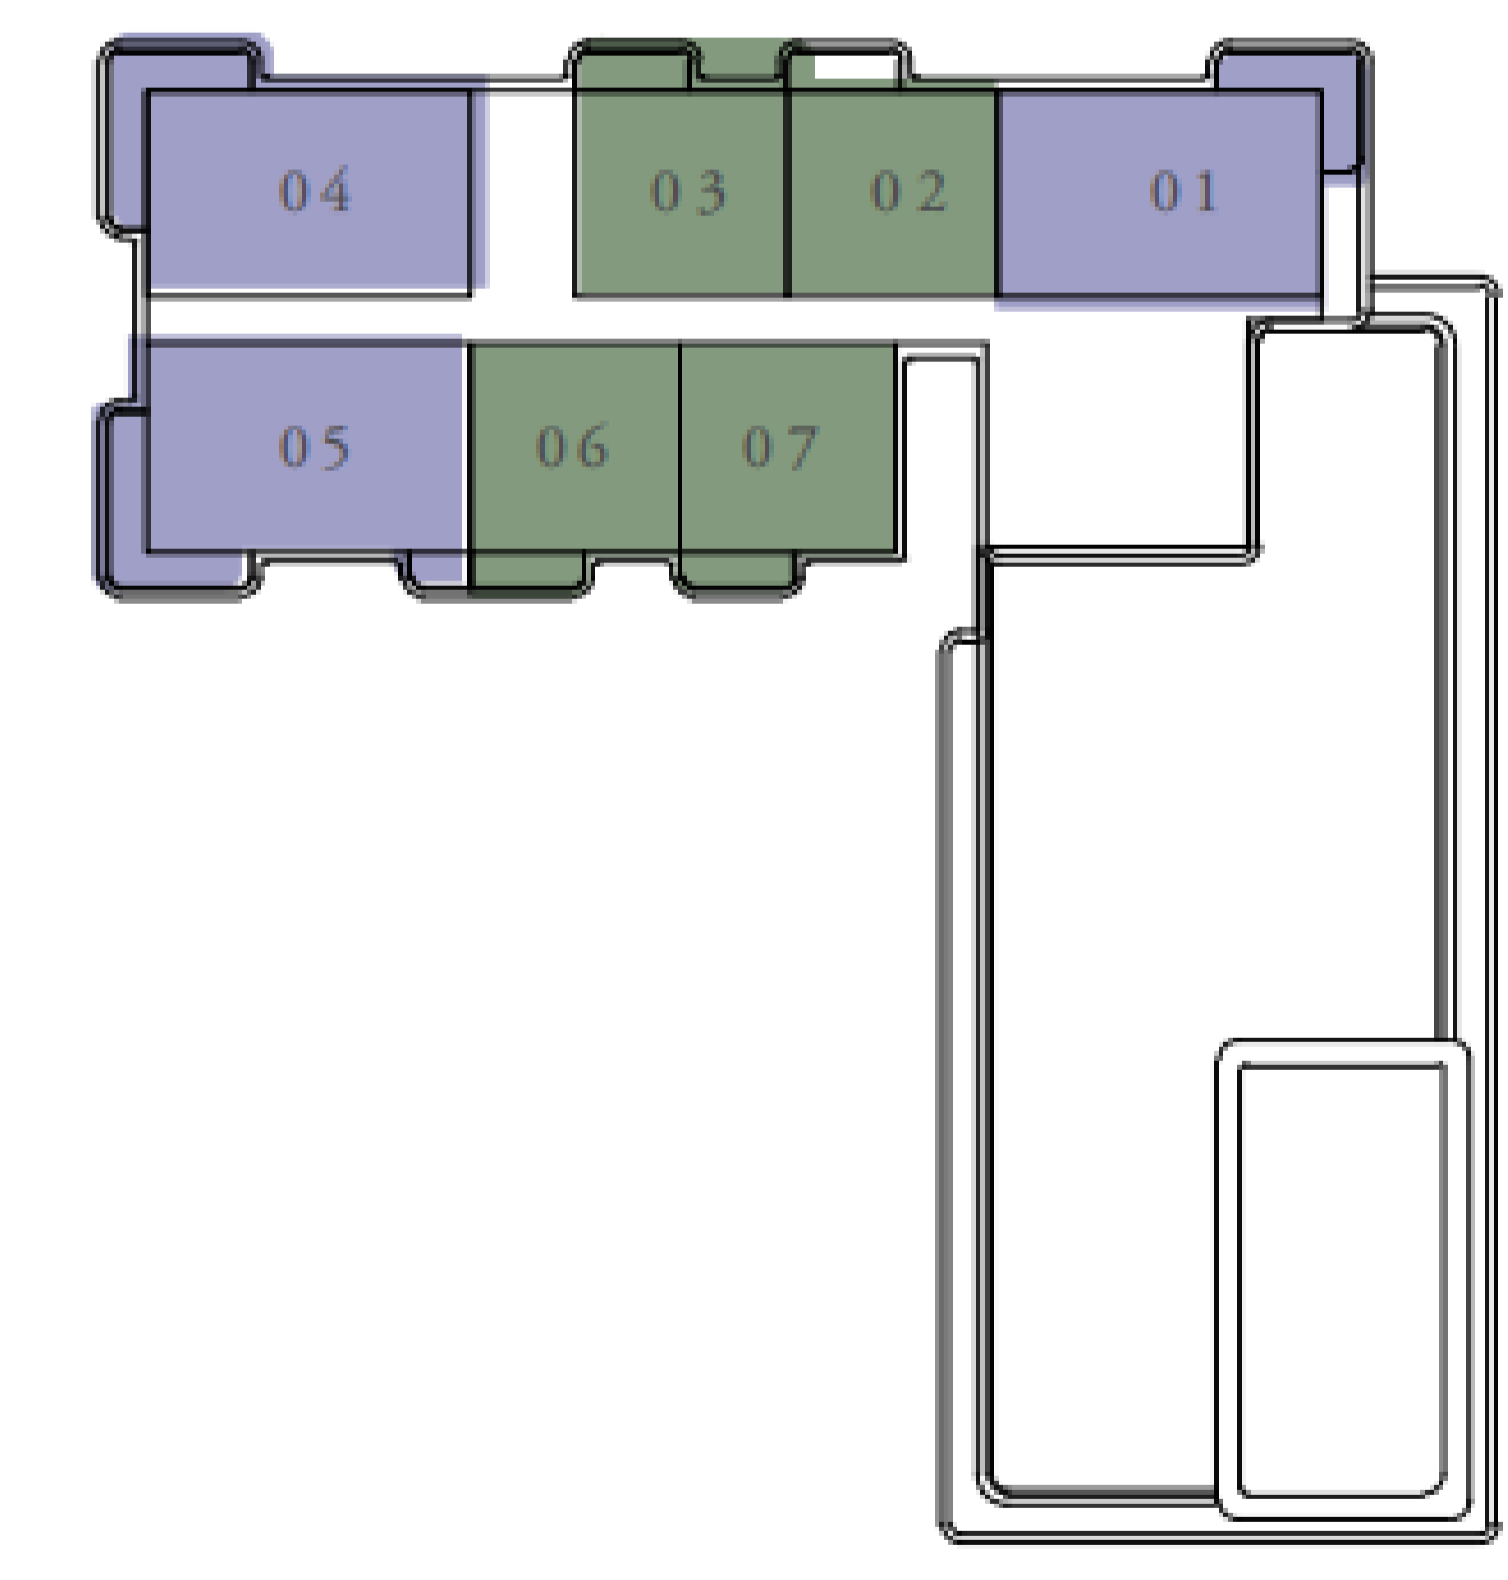

# AVONLEA

Rashid Yachts & Marina  
**BUILDING 2**

- Core/MEP
- Circulation
- 1 Bedroom
- 2 Bedroom
- 3 Bedroom
- Duplex
- Retail
- Amenities

LEVEL 1

LEVEL 2-7

LEVEL 8-9