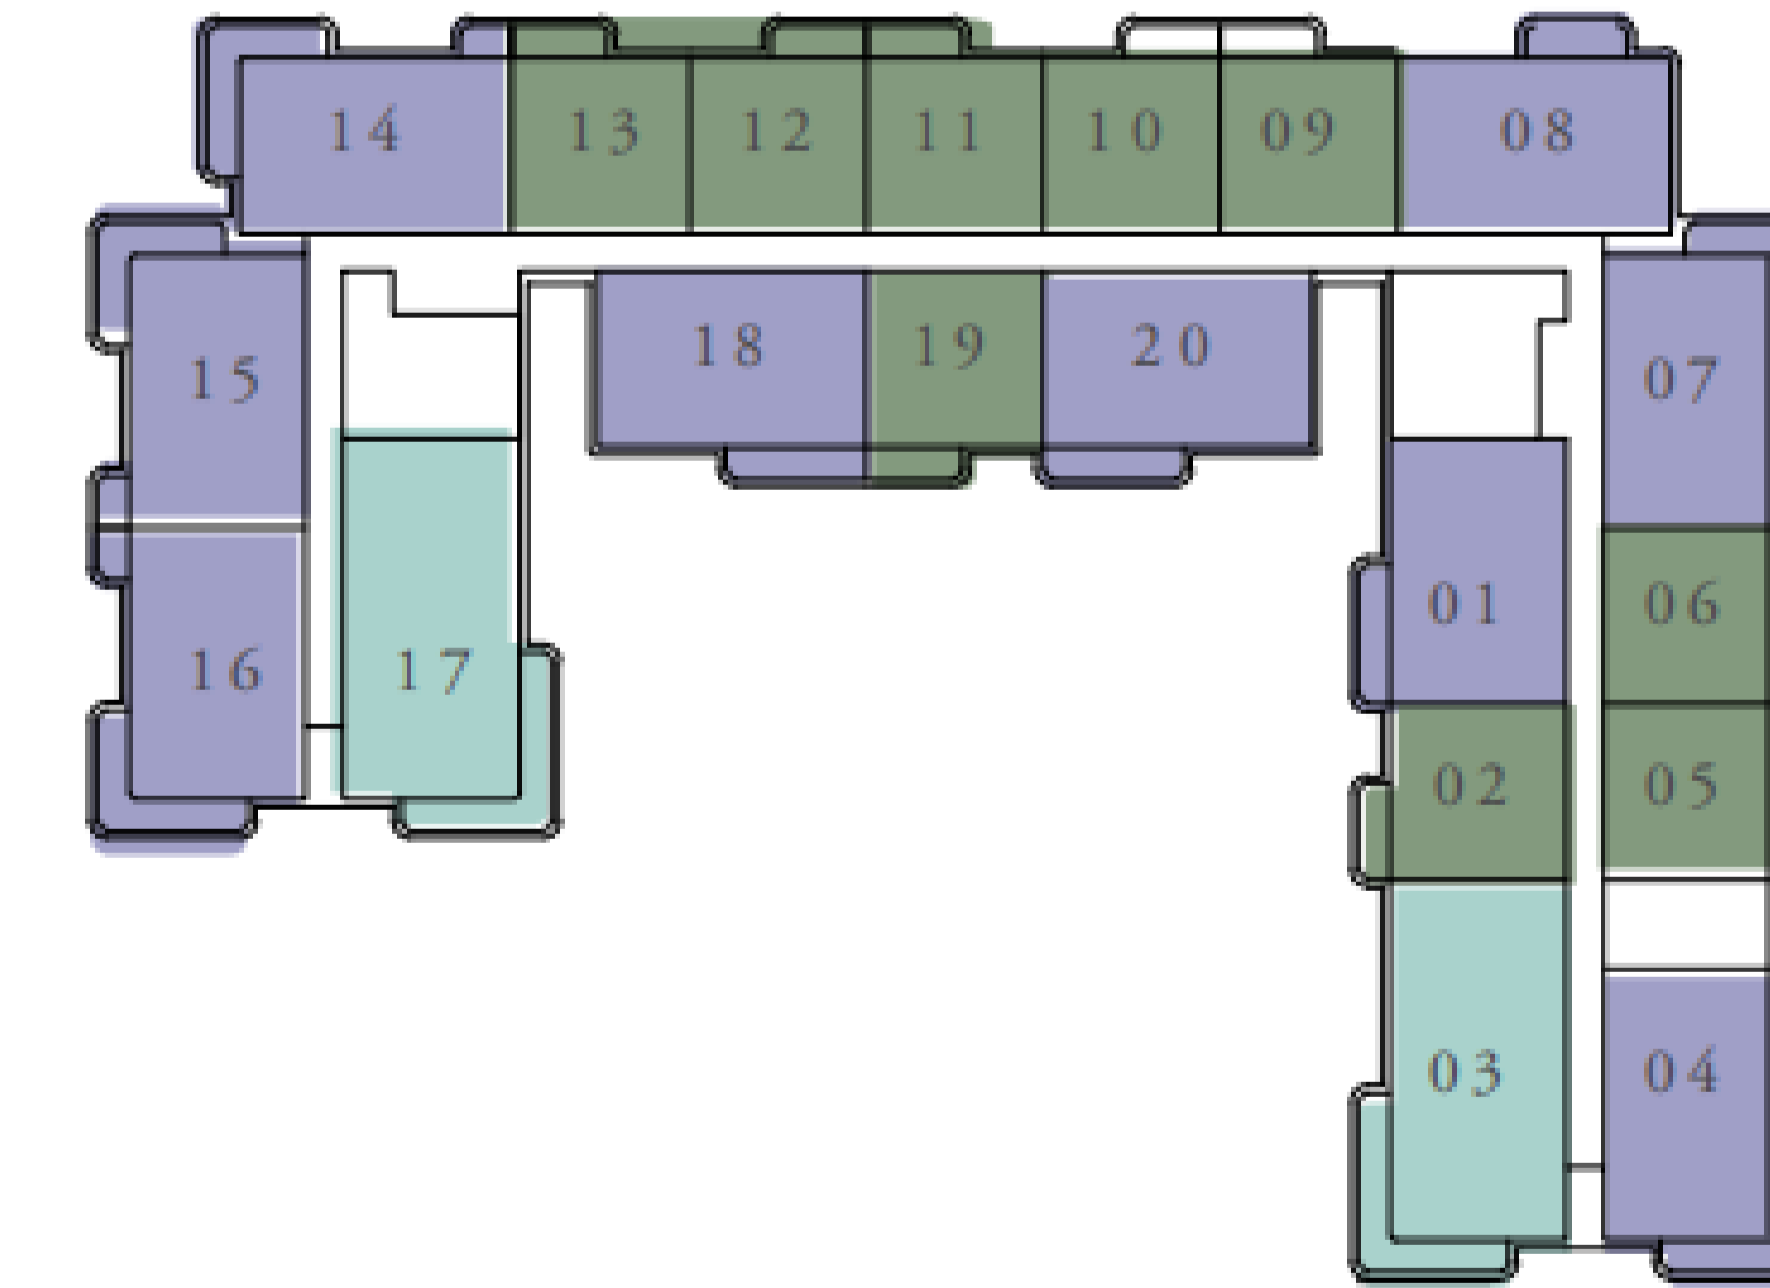

# BAYLINE

Rashid Yachts & Marina

- Core/MEP
- Circulation
- 1 Bedroom
- 2 Bedroom
- 3 Bedroom
- Duplex
- Retail
- Amenities

GROUND

PODIUM

LEVEL 1

LEVEL 2ND TO 6TH

LEVEL 7TH TO 8TH

# AVONLEA

Rashid Yachts & Marina  
**BUILDING 1**

- Core/MEP
- Circulation
- 1 Bedroom
- 2 Bedroom
- 3 Bedroom
- Duplex
- Retail
- Amenities

GROUND FLOOR

LEVEL 1

LEVEL 2-6

# AVONLEA

Rashid Yachts & Marina  
**BUILDING 2**

- Core/MEP
- Circulation
- 1 Bedroom
- 2 Bedroom
- 3 Bedroom
- Duplex
- Retail
- Amenities

LEVEL 1

LEVEL 2-7

LEVEL 8-9