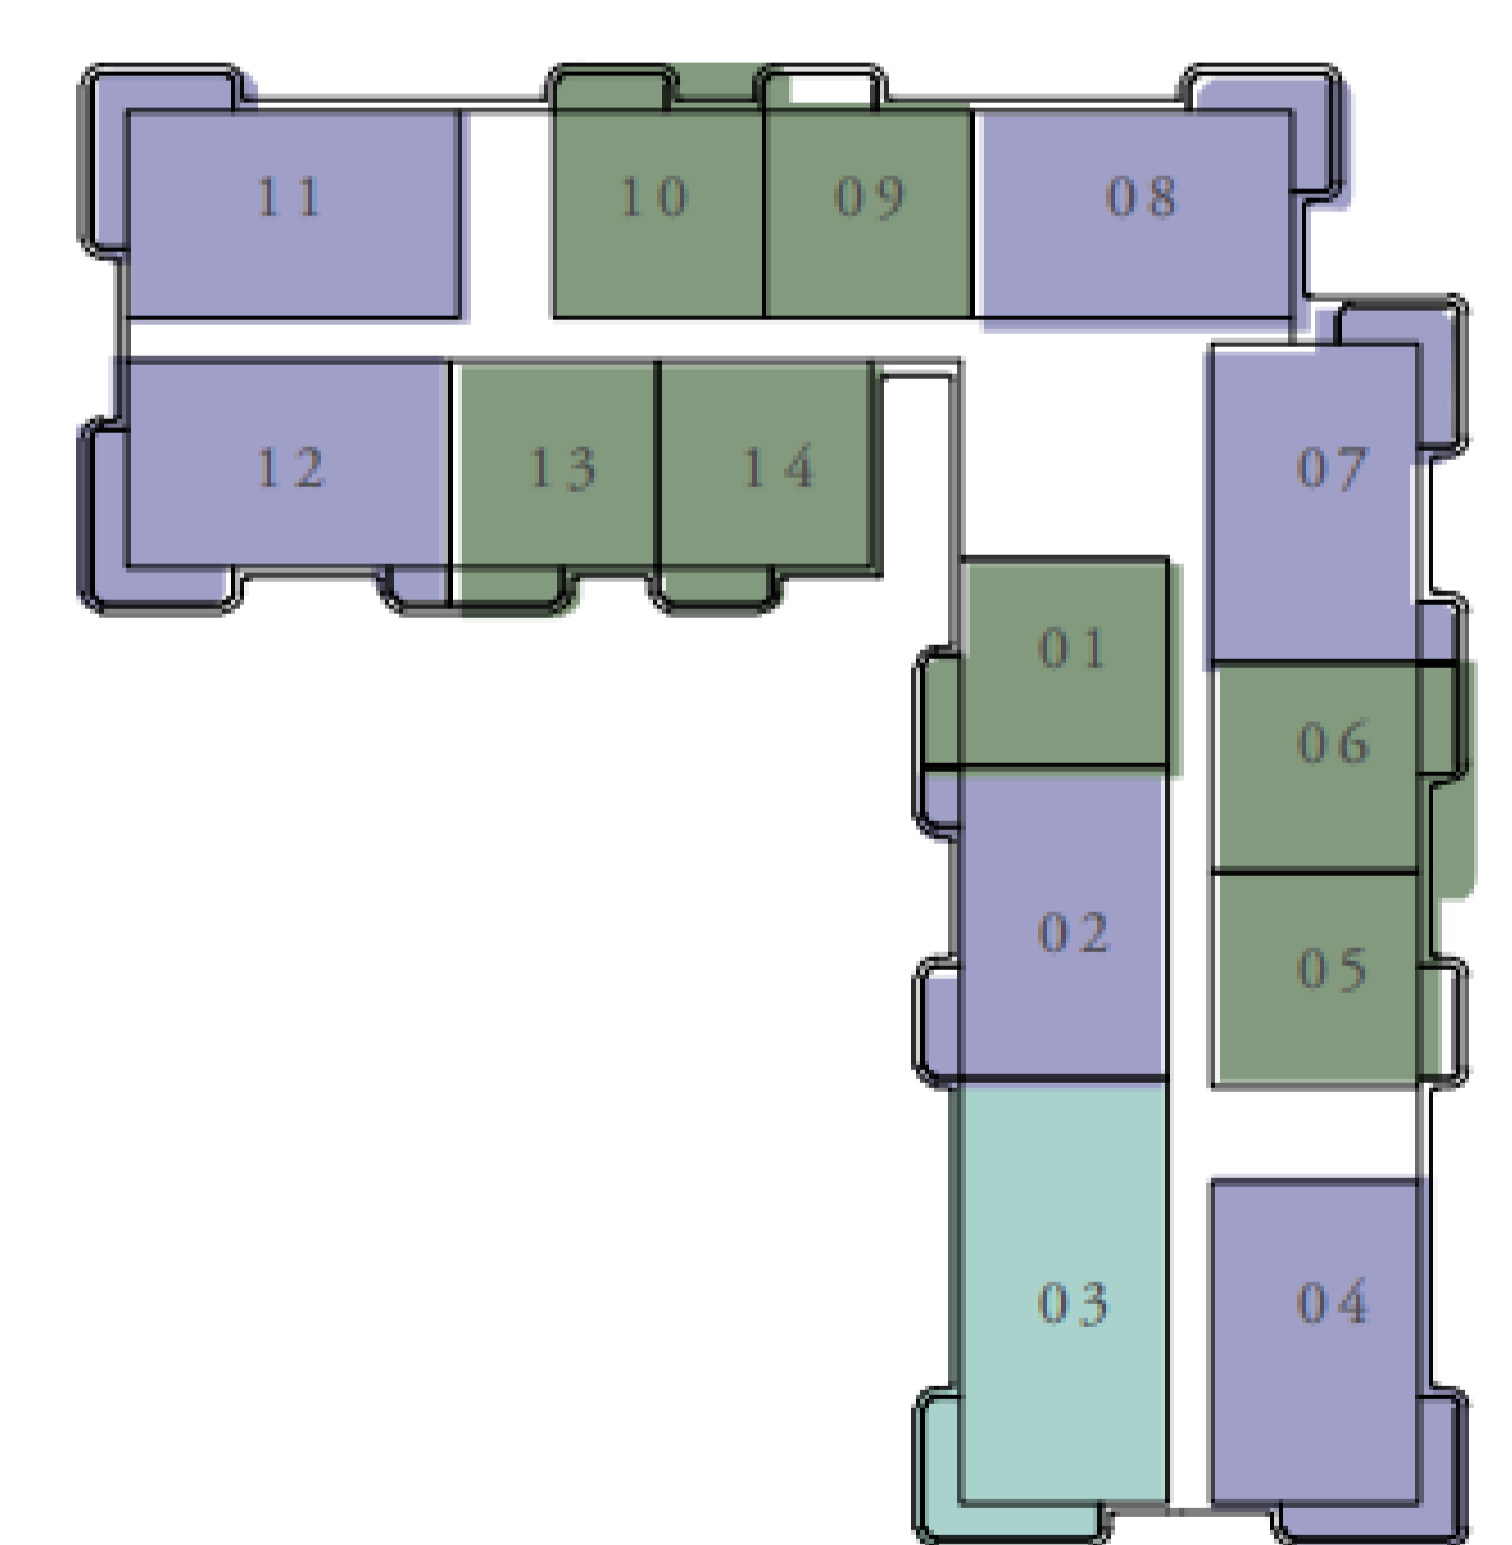

# AVONLEA

Rashid Yachts & Marina  
**BUILDING 1**

- Core/MEP
- Circulation
- 1 Bedroom
- 2 Bedroom
- 3 Bedroom
- Duplex
- Retail
- Amenities

GROUND FLOOR

LEVEL 1

LEVEL 2-6

# AVONLEA

Rashid Yachts & Marina  
**BUILDING 2**

- Core/MEP
- Circulation
- 1 Bedroom
- 2 Bedroom
- 3 Bedroom
- Duplex
- Retail
- Amenities

LEVEL 1

LEVEL 2-7

LEVEL 8-9