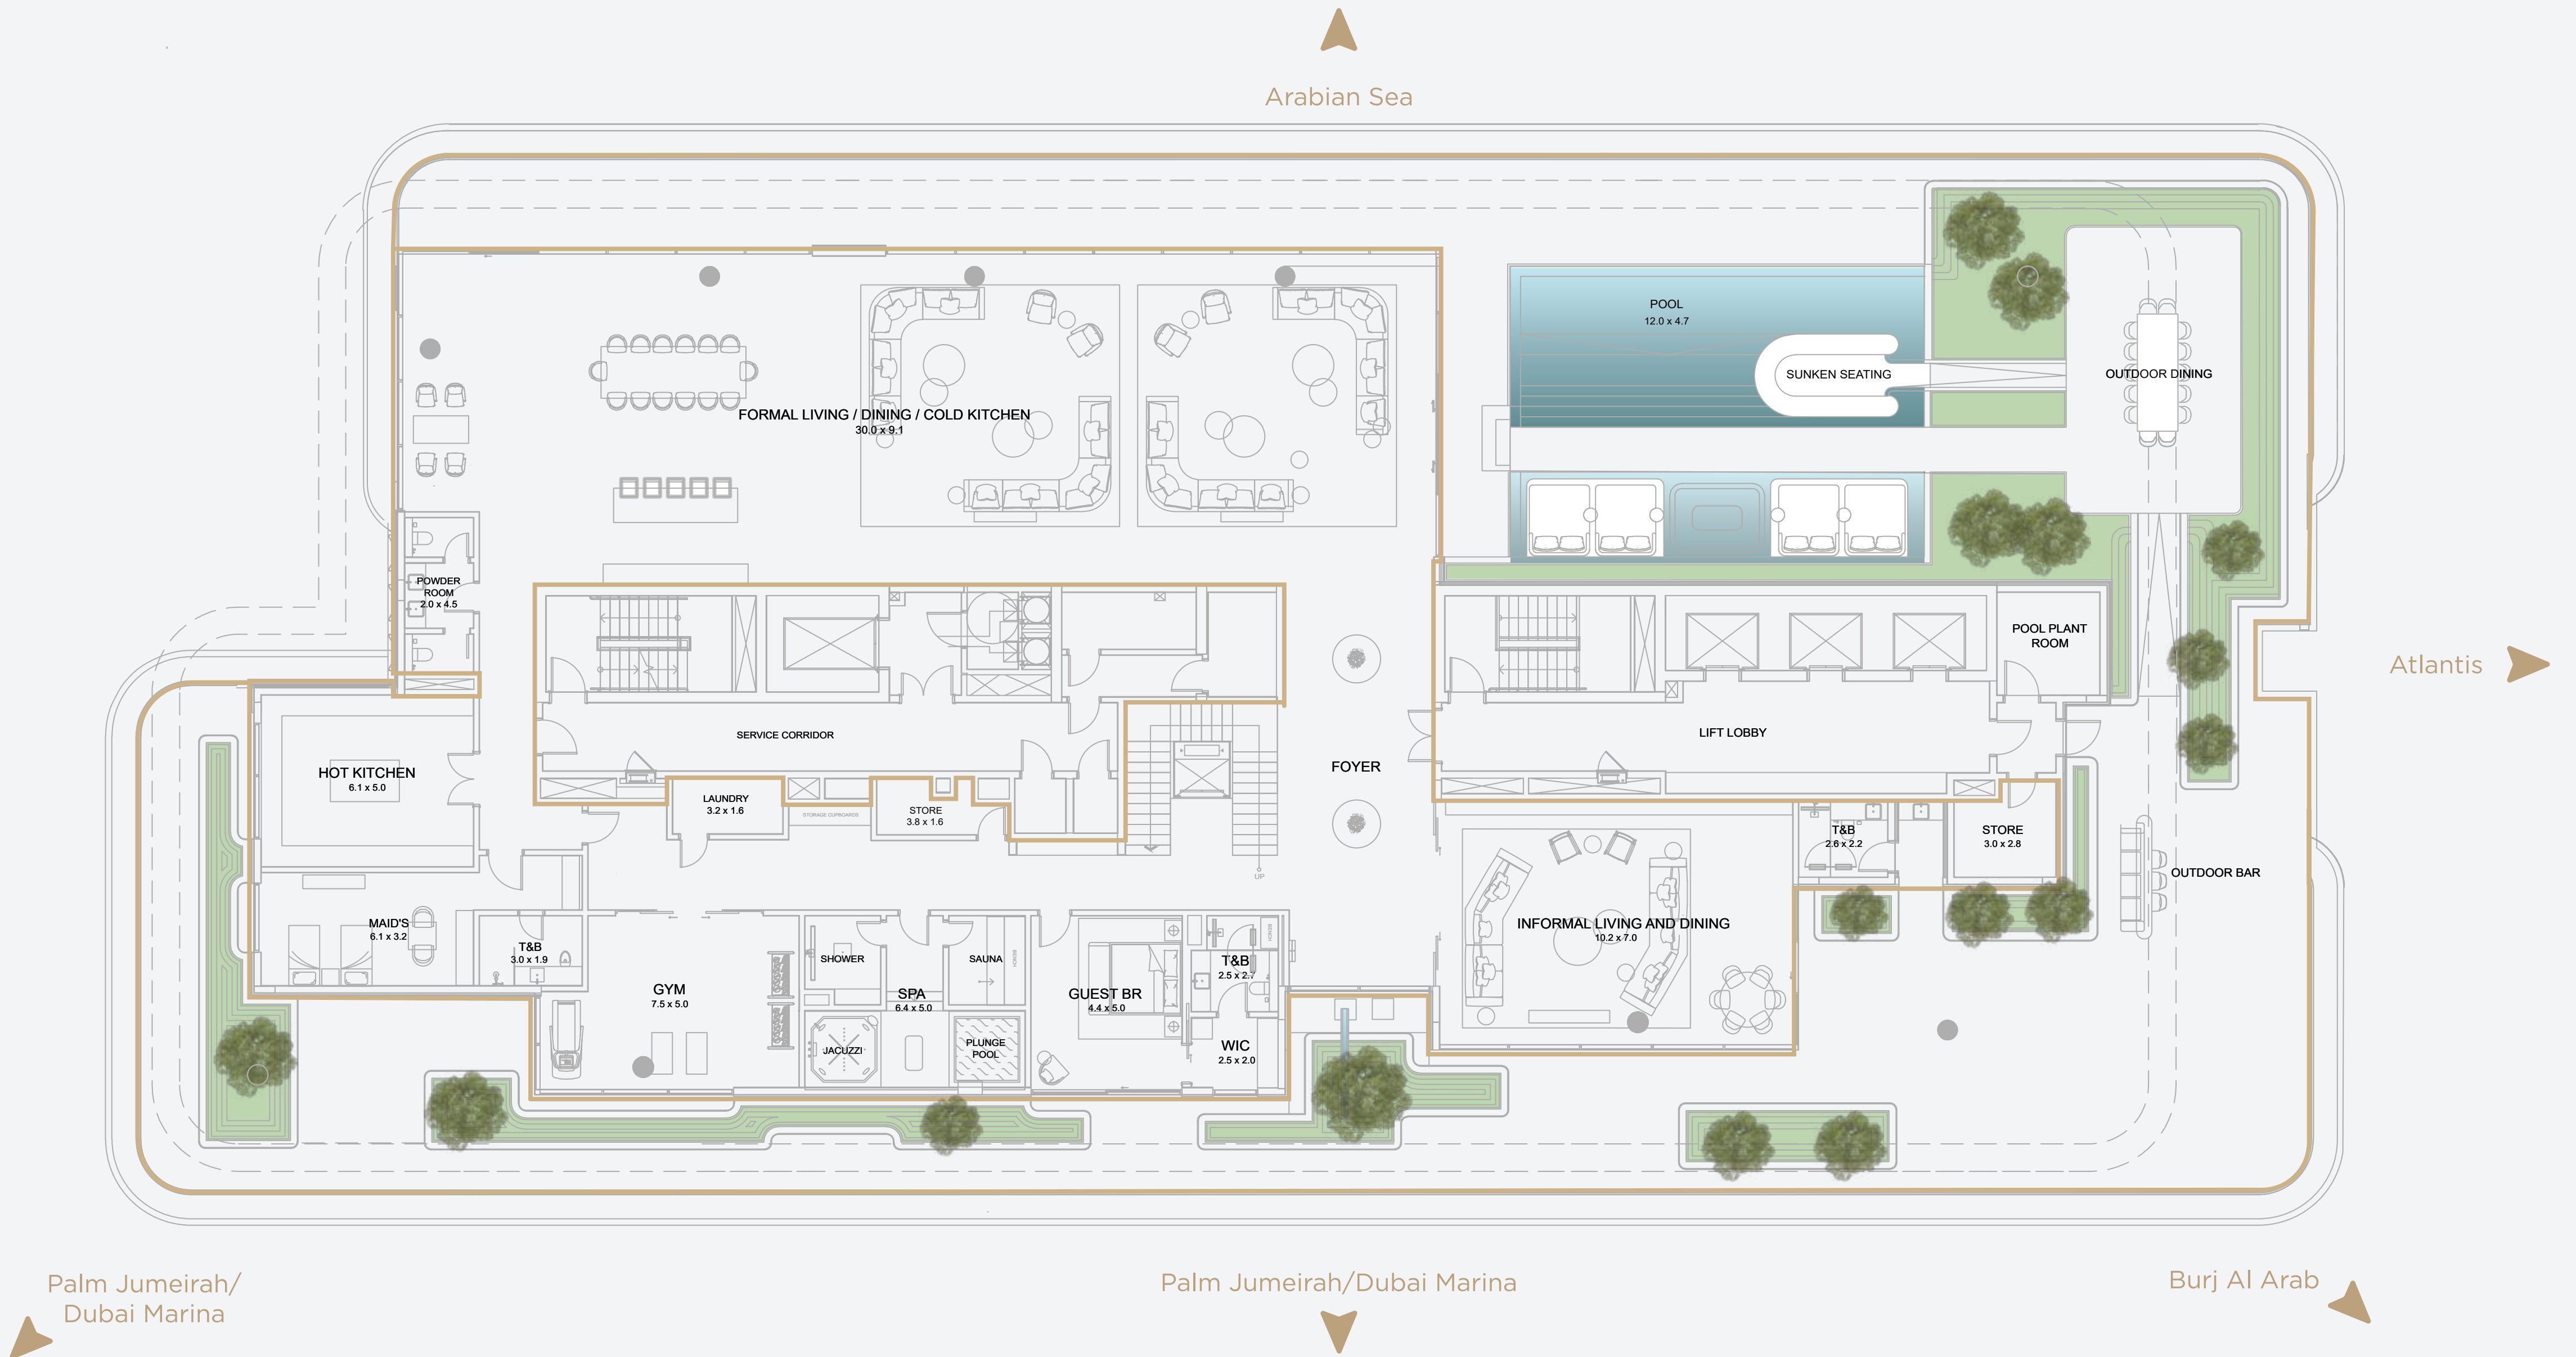

SKY MANSION 2

Sky Mansion 2

SERENIA LIVING

THE PALM JUMERIAH

HIGHLIGHTS

24,358 SQ.FT. (2,263 SQ.M.)

6 bedrooms + maid's room

Private infinity pool

Private gym

Private office

Private lift lobby

Private SPA

SKY MANSION 2

TOWER 2 SKY MANSION LEVEL 18

LEVEL 18
Internal area
7,728 sq.ft
(718 sq.m.)

Terrace area
8,945 sq.ft
(831 sq.m.)

LEVEL 19
Internal area
7,319 sq.ft
(680 sq.m.)

Terrace area
366 sq.ft
(34 sq.m.)

TOTAL AREA
24,358 sq.ft
(2,263 sq.m.)

SKY MANSION 2

TOWER 2 SKY MANSION LEVEL 19

LEVEL 18		LEVEL 19		TOTAL AREA	
	Internal area 7,728 sq.ft (718 sq.m.)		Terrace area 8,945 sq.ft (831 sq.m.)		24,358 sq.ft (2,263 sq.m.)

SKY MANSION 3

Sky Mansion 3

SERENIA LIVING

THE PALM JUMERIAH

HIGHLIGHTS

18,287 SQ.FT. (1,699 SQ.M.)

5 bedrooms + maid's room

Private infinity pool