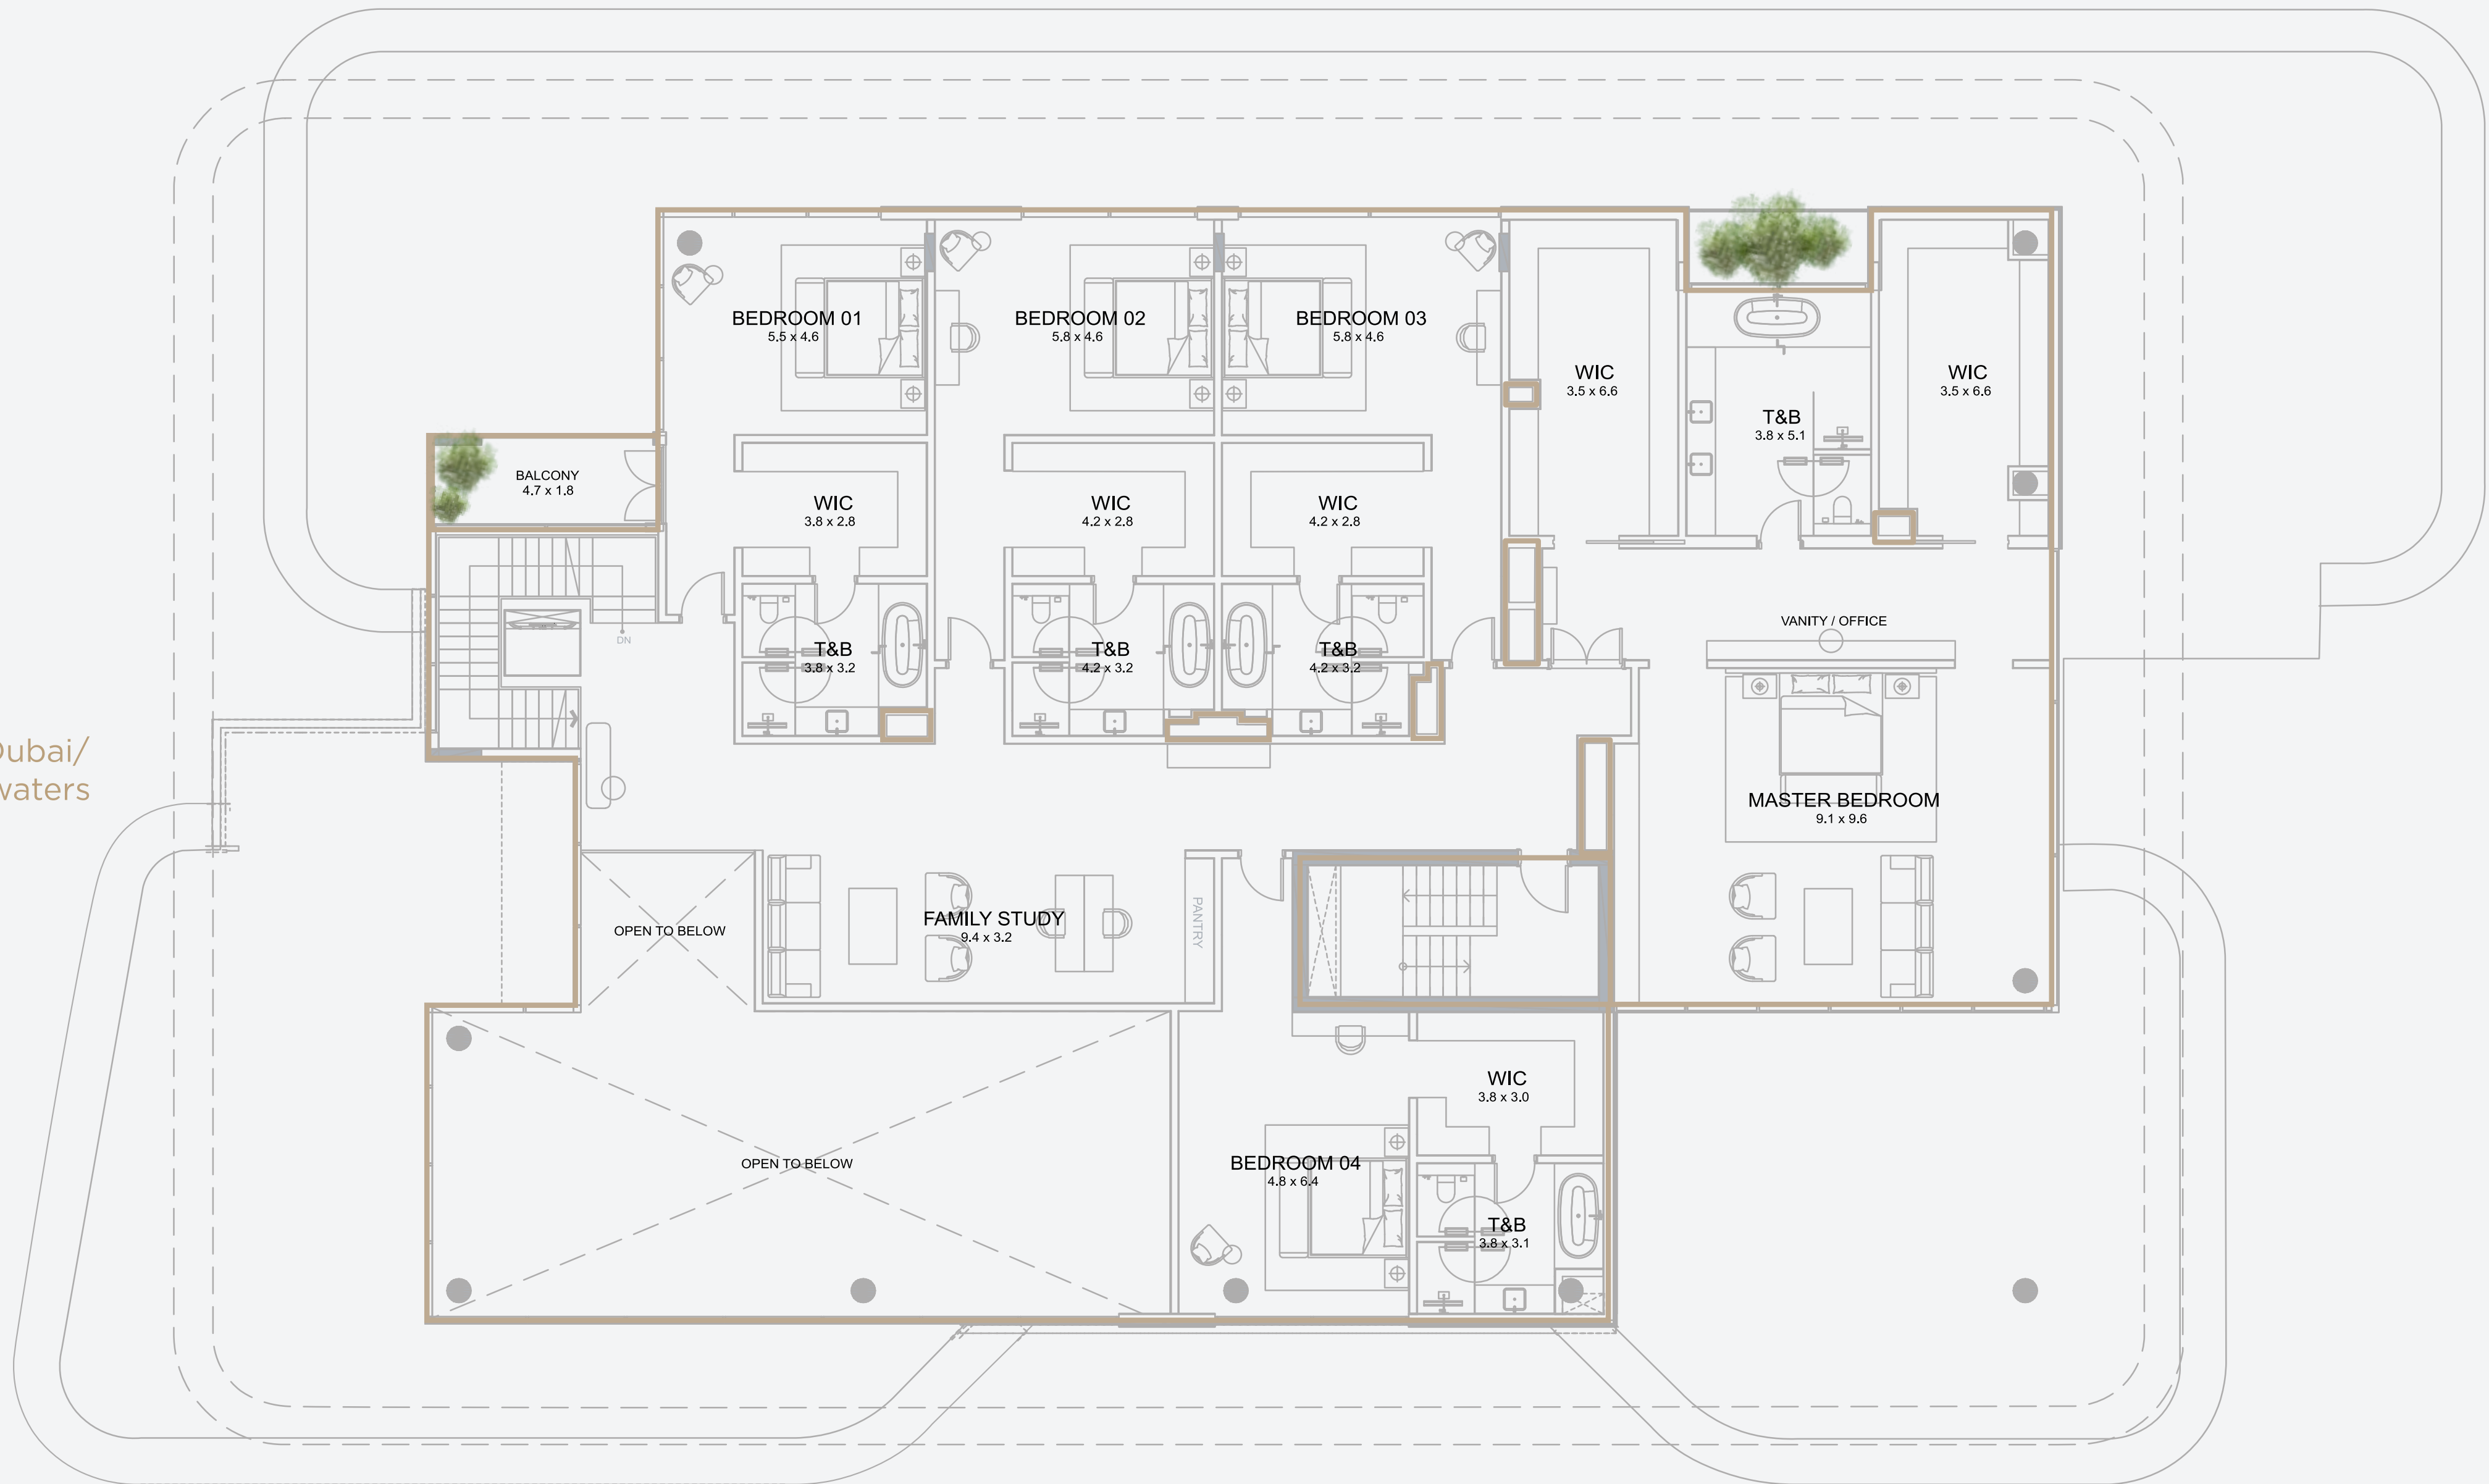

THE PALM JUMERIAH

Sky Mansion 4

HIGHLIGHTS

16,898 SQ.FT. (1,570 SQ.M.)

6 bedrooms + maid's room

Private infinity pool

Private lift lobby

SKY MANSION 4

Arabian Sea

Atlantis

Ain Dubai/
Bluewaters

Palm Jumeirah/Dubai Marina

Burj Al Arab

TOWER 4 SKY MANSION LEVEL 11

Internal area
5,166 sq.ft
(480 sq.m.)

Terrace area
6,049 sq.ft
(562 sq.m.)

Internal area
5,640 sq.ft
(524 sq.m.)

Terrace area
43 sq.ft
(4 sq.m.)

TOTAL AREA

16,898 sq.ft
(1,570 sq.m.)

SKY MANSION 4

Arabian Sea

Atlantis

Ain Dubai/
Bluewaters

Palm Jumeirah/Dubai Marina

Burj Al Arab

TOWER 4 SKY MANSION LEVEL 12

LEVEL 11

Internal area
5,166 sq.ft
(480 sq.m.)

Terrace area
6,049 sq.ft
(562 sq.m.)

LEVEL 12

Internal area
5,640 sq.ft
(524 sq.m.)