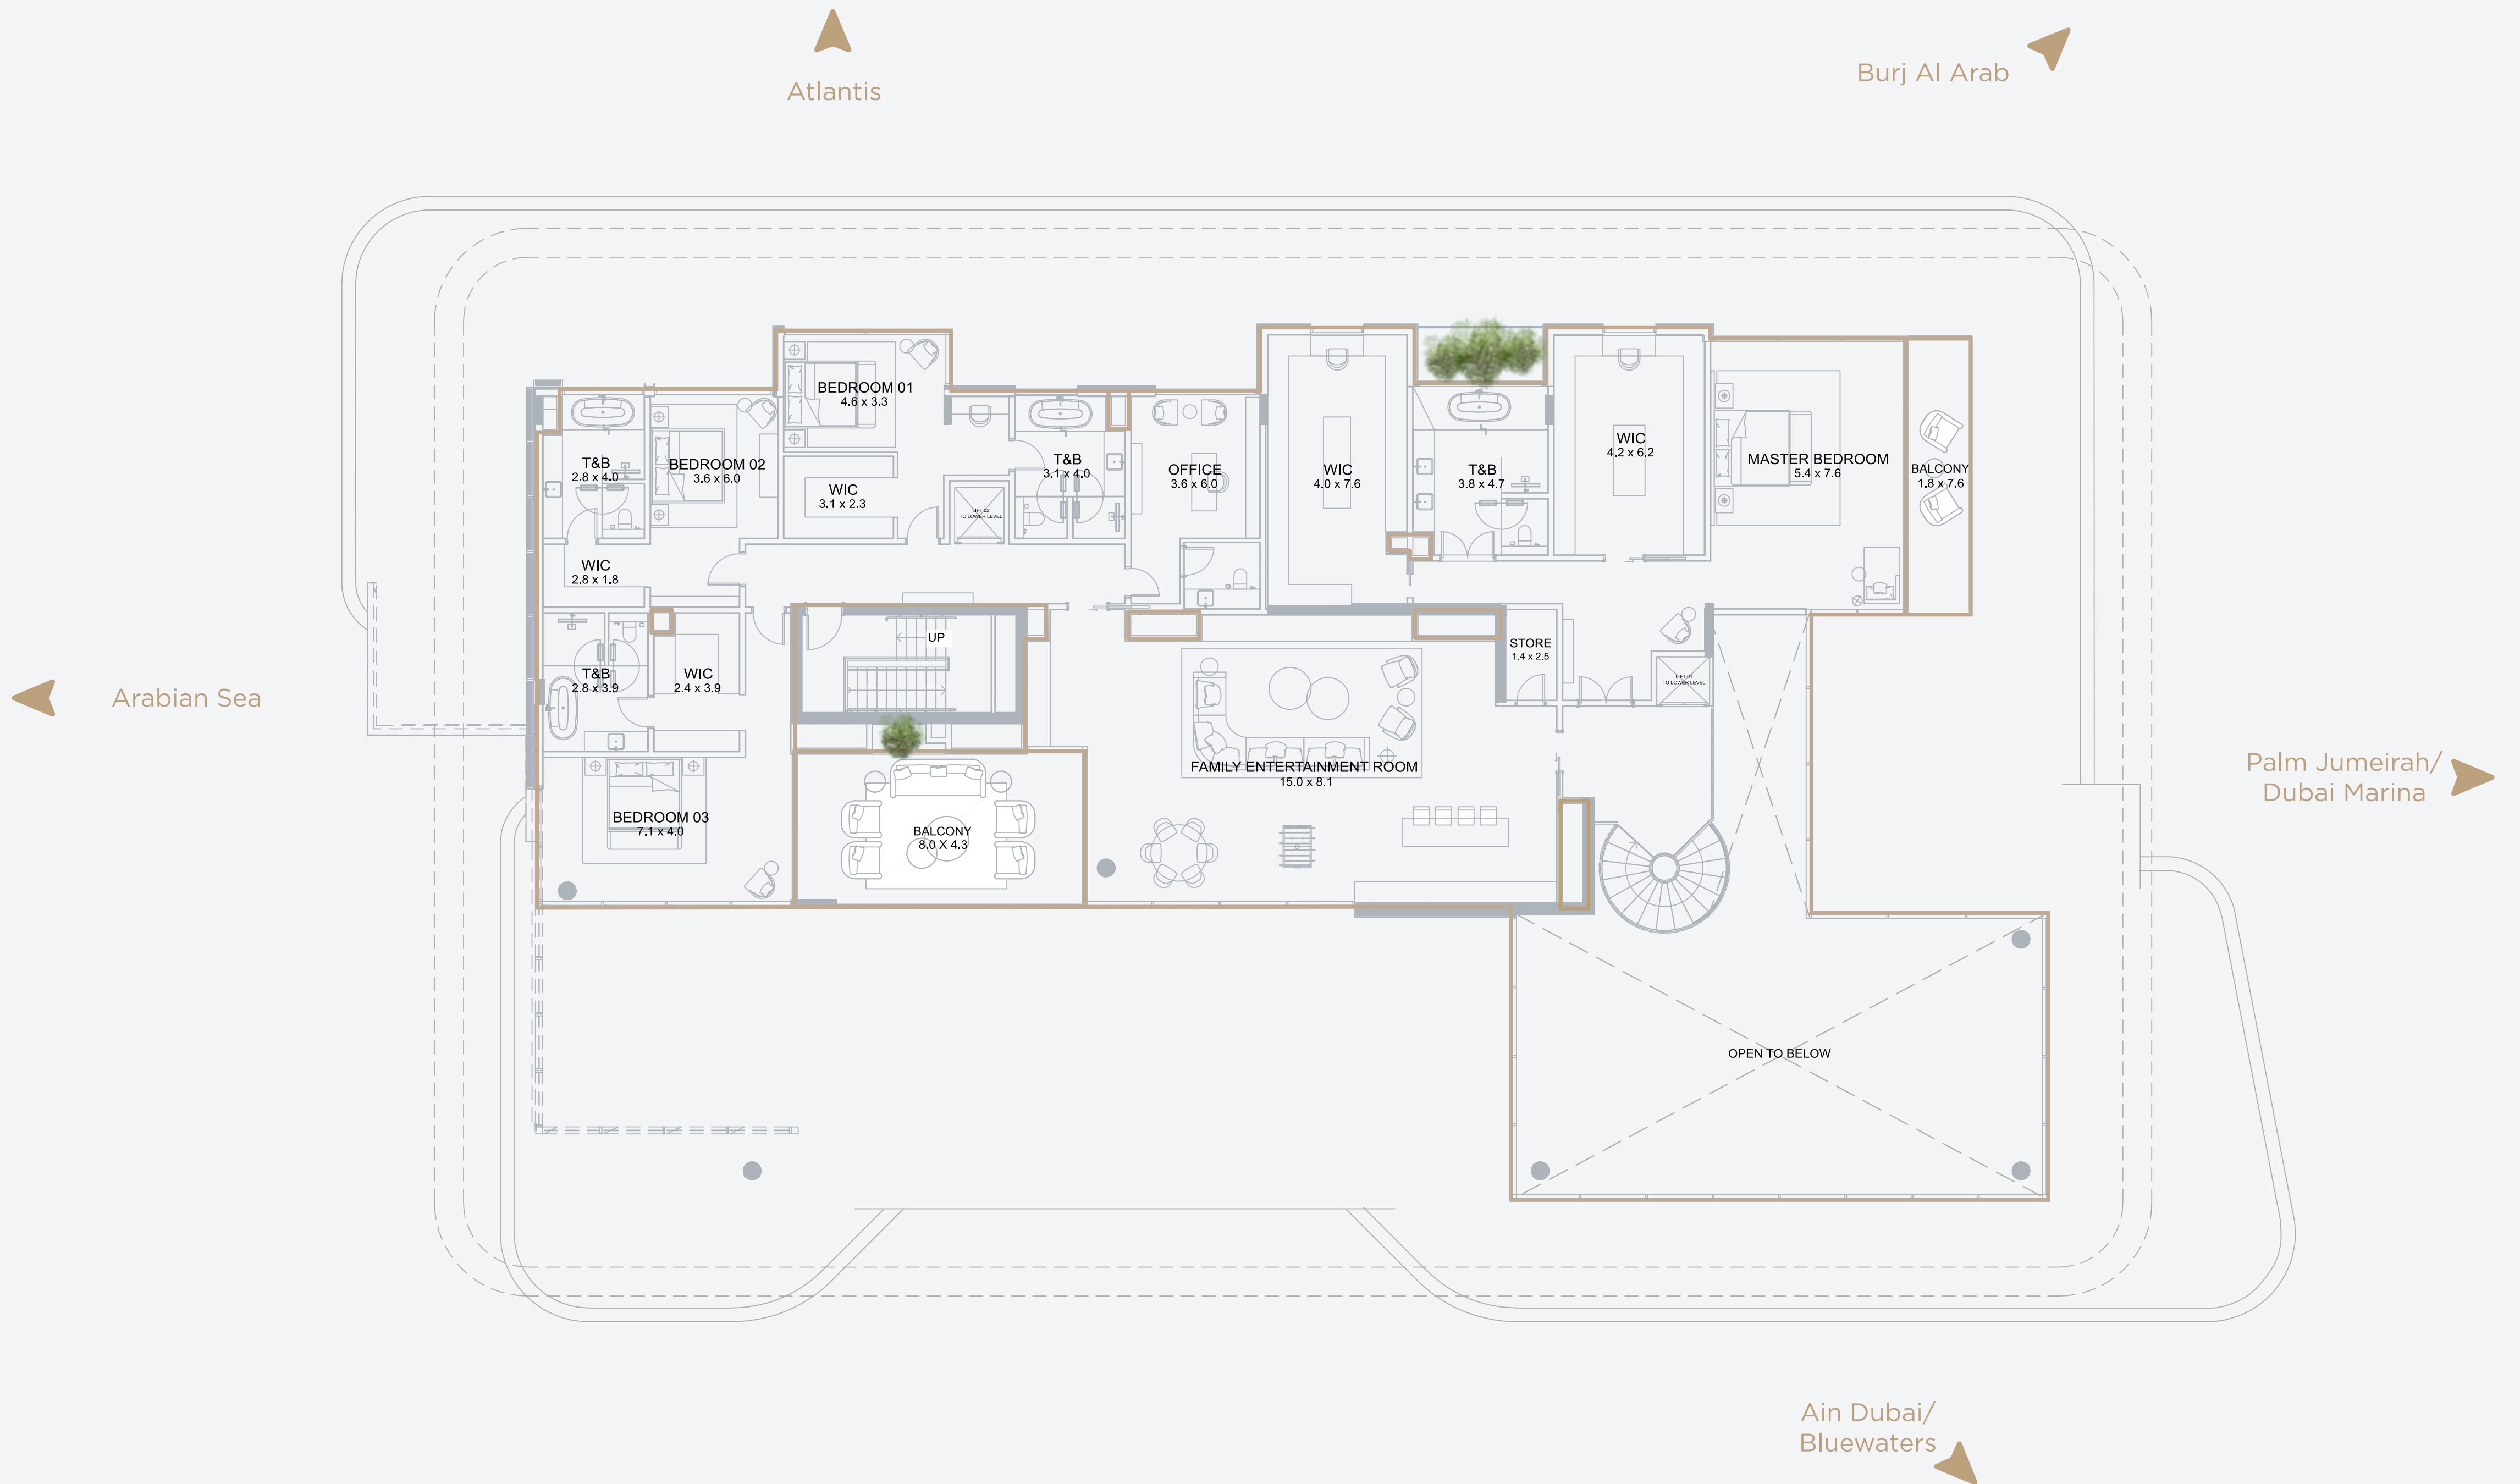

SKY MANSION 3

Sky Mansion 3

SERENIA LIVING

THE PALM JUMERIAH

HIGHLIGHTS

18,287 SQ.FT. (1,699 SQ.M.)

5 bedrooms + maid's room

Private infinity pool

Private gym

Private office

Private lift lobby

SKY MANSION 3

TOWER 3 SKY MANSION LEVEL 13

LEVEL 13		LEVEL 14		TOTAL AREA	
	Internal area 5,360sq.ft (498 sq.m.)		Internal area 5,113 sq.ft (475 sq.m.)		18,287 sq.ft (1,699 sq.m.)
	Terrace area 7,556 sq.ft (702 sq.m.)		Terrace area 258 sq.ft (24 sq.m.)		

SKY MANSION 3

TOWER 3 SKY MANSION LEVEL 14

LEVEL 13		LEVEL 14		TOTAL AREA	
	Internal area 5,360sq.ft (498 sq.m.)		Terrace area 7,556 sq.ft (702 sq.m.)		18,287 sq.ft (1,699 sq.m.)

SKY MANSION 4

SERENIA LIVING

THE PALM JUMERIAH

Sky Mansion 4

HIGHLIGHTS

16,898 SQ.FT. (1,570 SQ.M.)

6 bedrooms + maid's room

Private infinity pool

Private lift lobby

SKY MANSION 4