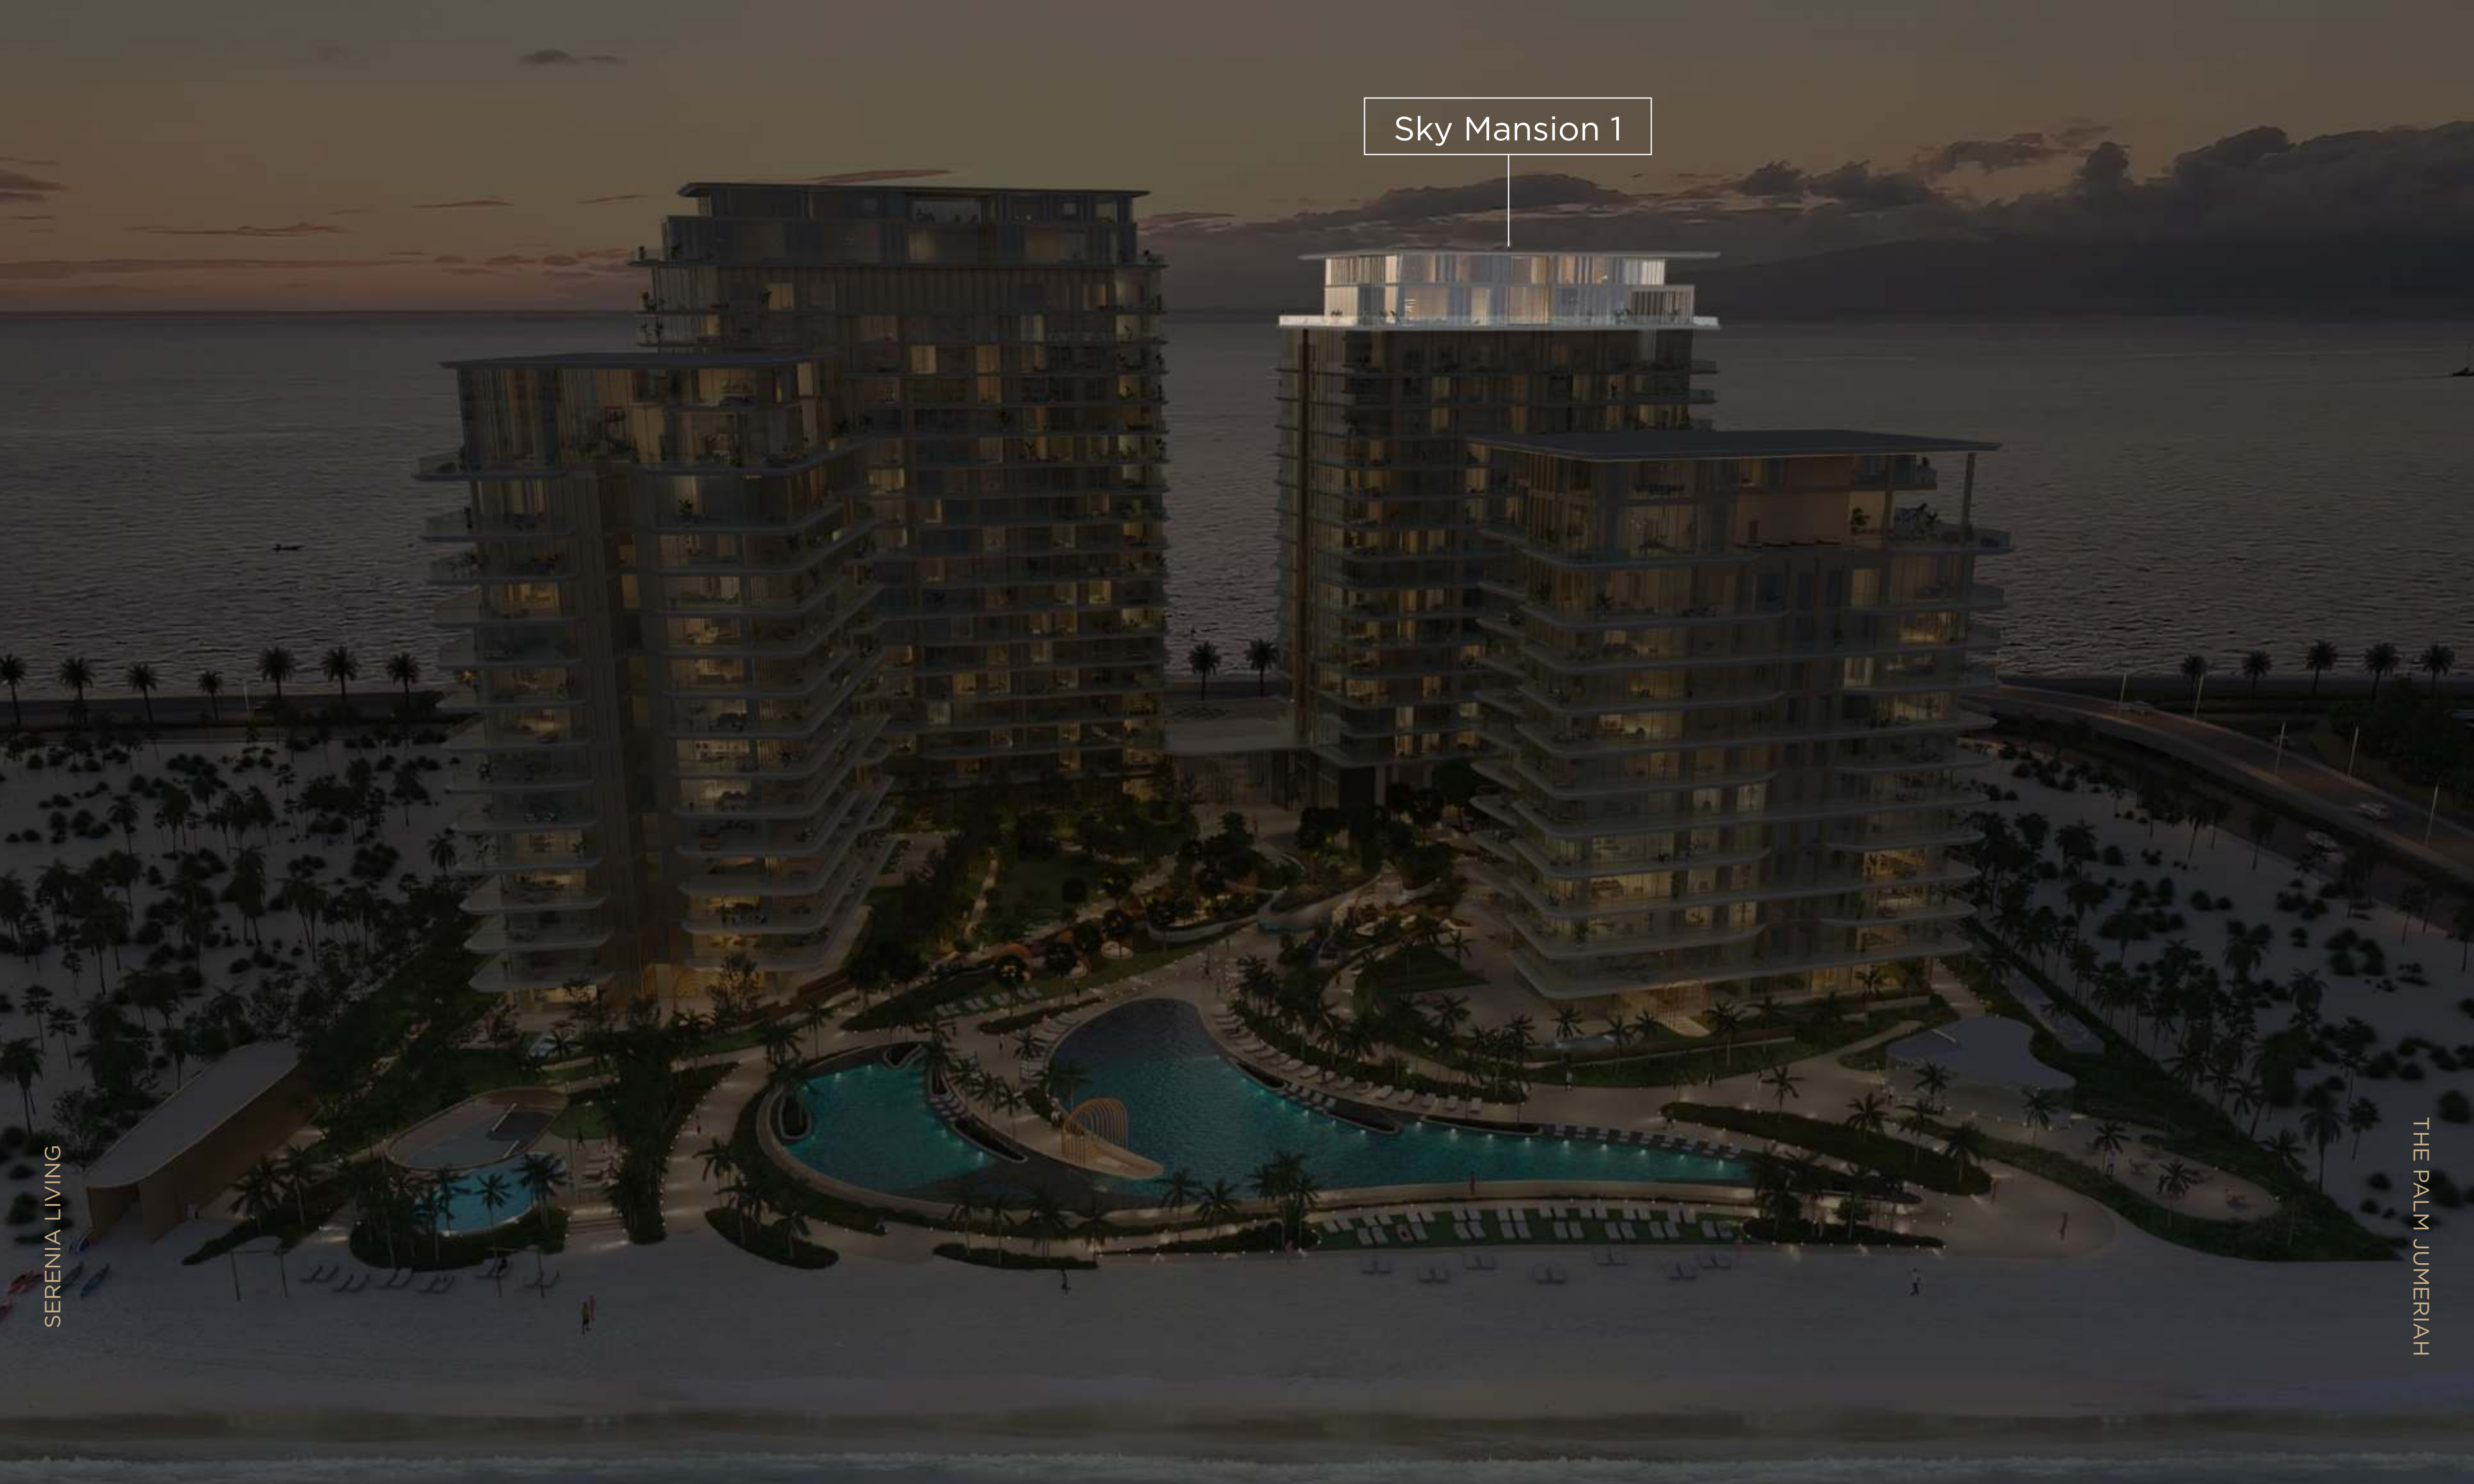

SERENIA LIVING

SKY MANSIONS

Dubai's Ultimate Beachfront Residences

SKY MANSION 1

Sky Mansion 1

SERENIA LIVING

THE PALM JUMERIAH

HIGHLIGHTS

- 19,019 SQ.FT. (1,768 SQ.M.)
- 4 bedrooms + maid's room
- Private infinity pool

- Private gym
- Private office
- Private lift lobby

SKY MANSION 1

Palm Jumeirah/
Dubai Marina

Palm Jumeirah/Dubai Marina

Burj Al Arab