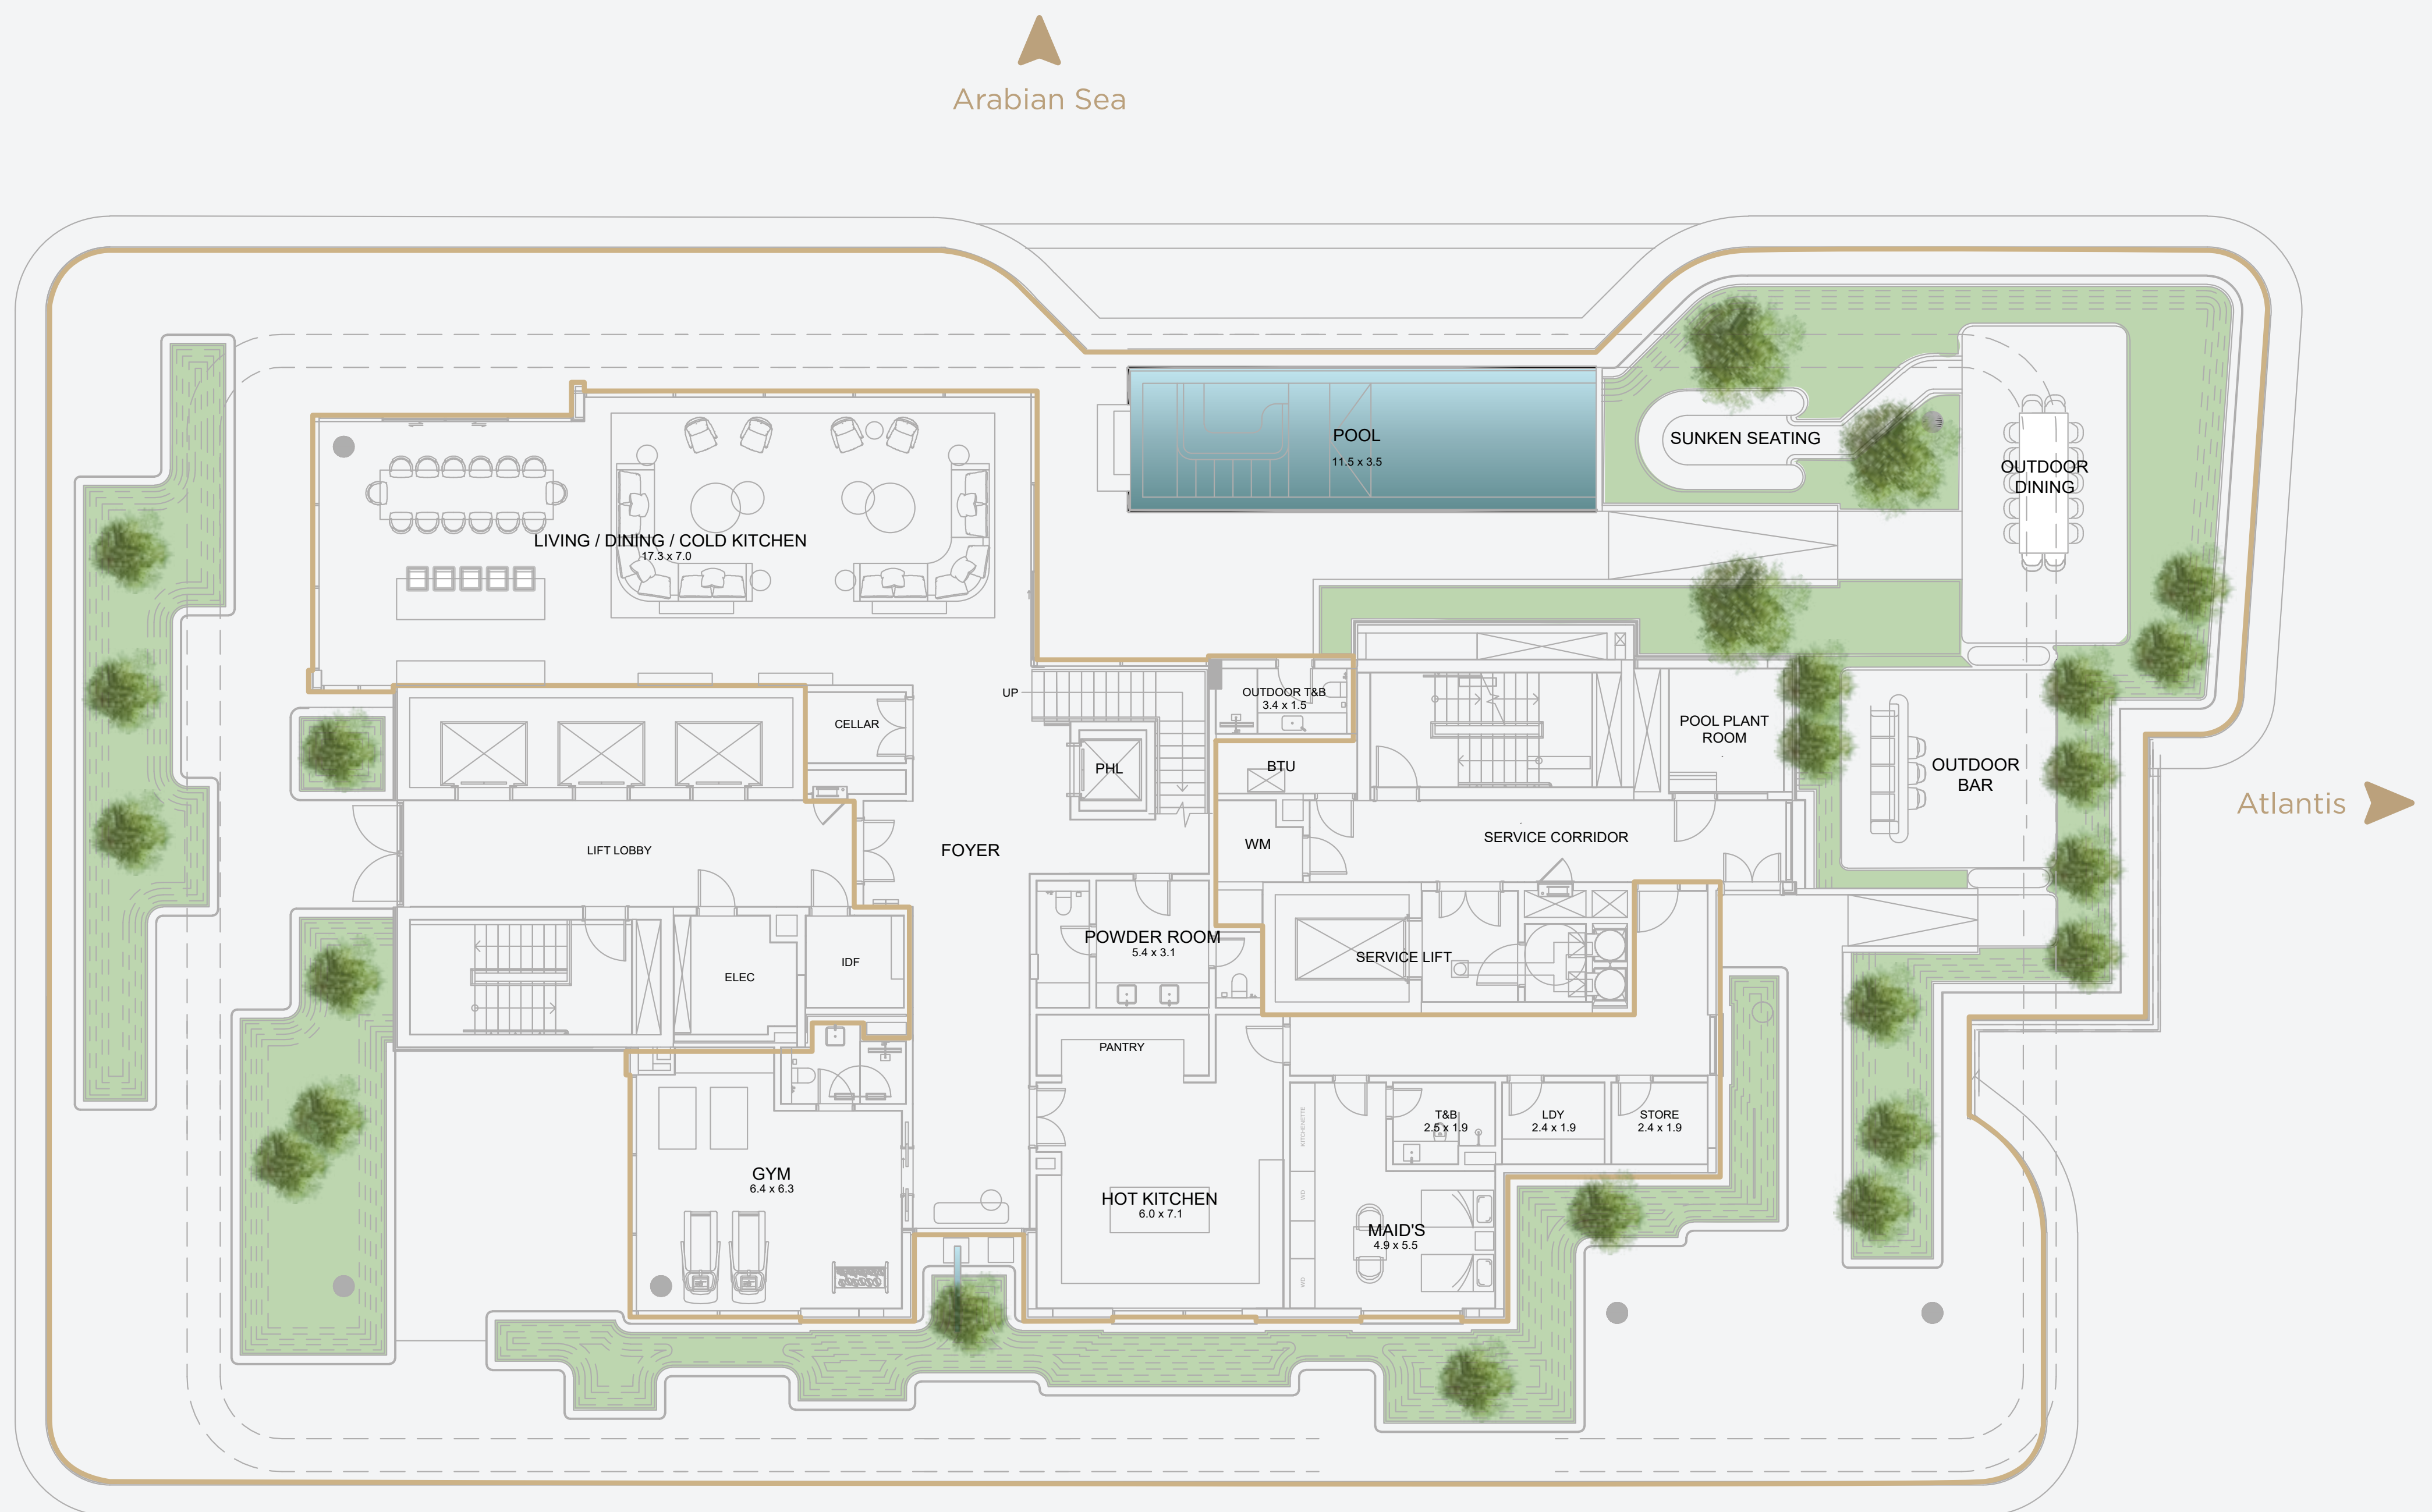

SERENIA LIVING

SKY MANSIONS

Dubai's Ultimate Beachfront Residences

SKY MANSION 1

Sky Mansion 1

SERENIA LIVING

THE PALM JUMERIAH

HIGHLIGHTS

- 19,019 SQ.FT. (1,768 SQ.M.)
- 4 bedrooms + maid's room
- Private infinity pool

- Private gym
- Private office
- Private lift lobby

SKY MANSION 1

Palm Jumeirah/
Dubai Marina

Palm Jumeirah/Dubai Marina

Burj Al Arab

TOWER 1 SKY MANSION LEVEL 16

LEVEL 16		LEVEL 17		TOTAL AREA	
	Internal area 4,047 sq.ft (376 sq.m.)		Terrace area 9,870 sq.ft (917 sq.m.)		19,029 sq.ft (1,768 sq.m.)
	Internal area 4,951 sq.ft (460 sq.m.)		Terrace area 161 sq.ft (15 sq.m.)		

SKY MANSION 1

Arabian Sea

Atlantis

Palm Jumeirah/
Dubai Marina

Palm Jumeirah/Dubai Marina

Burj Al Arab

TOWER 1 SKY MANSION LEVEL 17

LEVEL 16		LEVEL 17		TOTAL AREA
	Internal area 4,047 sq.ft (376 sq.m.)		Terrace area 9,870 sq.ft (917 sq.m.)	
	Internal area 4,951 sq.ft (460 sq.m.)		Terrace area 161 sq.ft (15 sq.m.)	