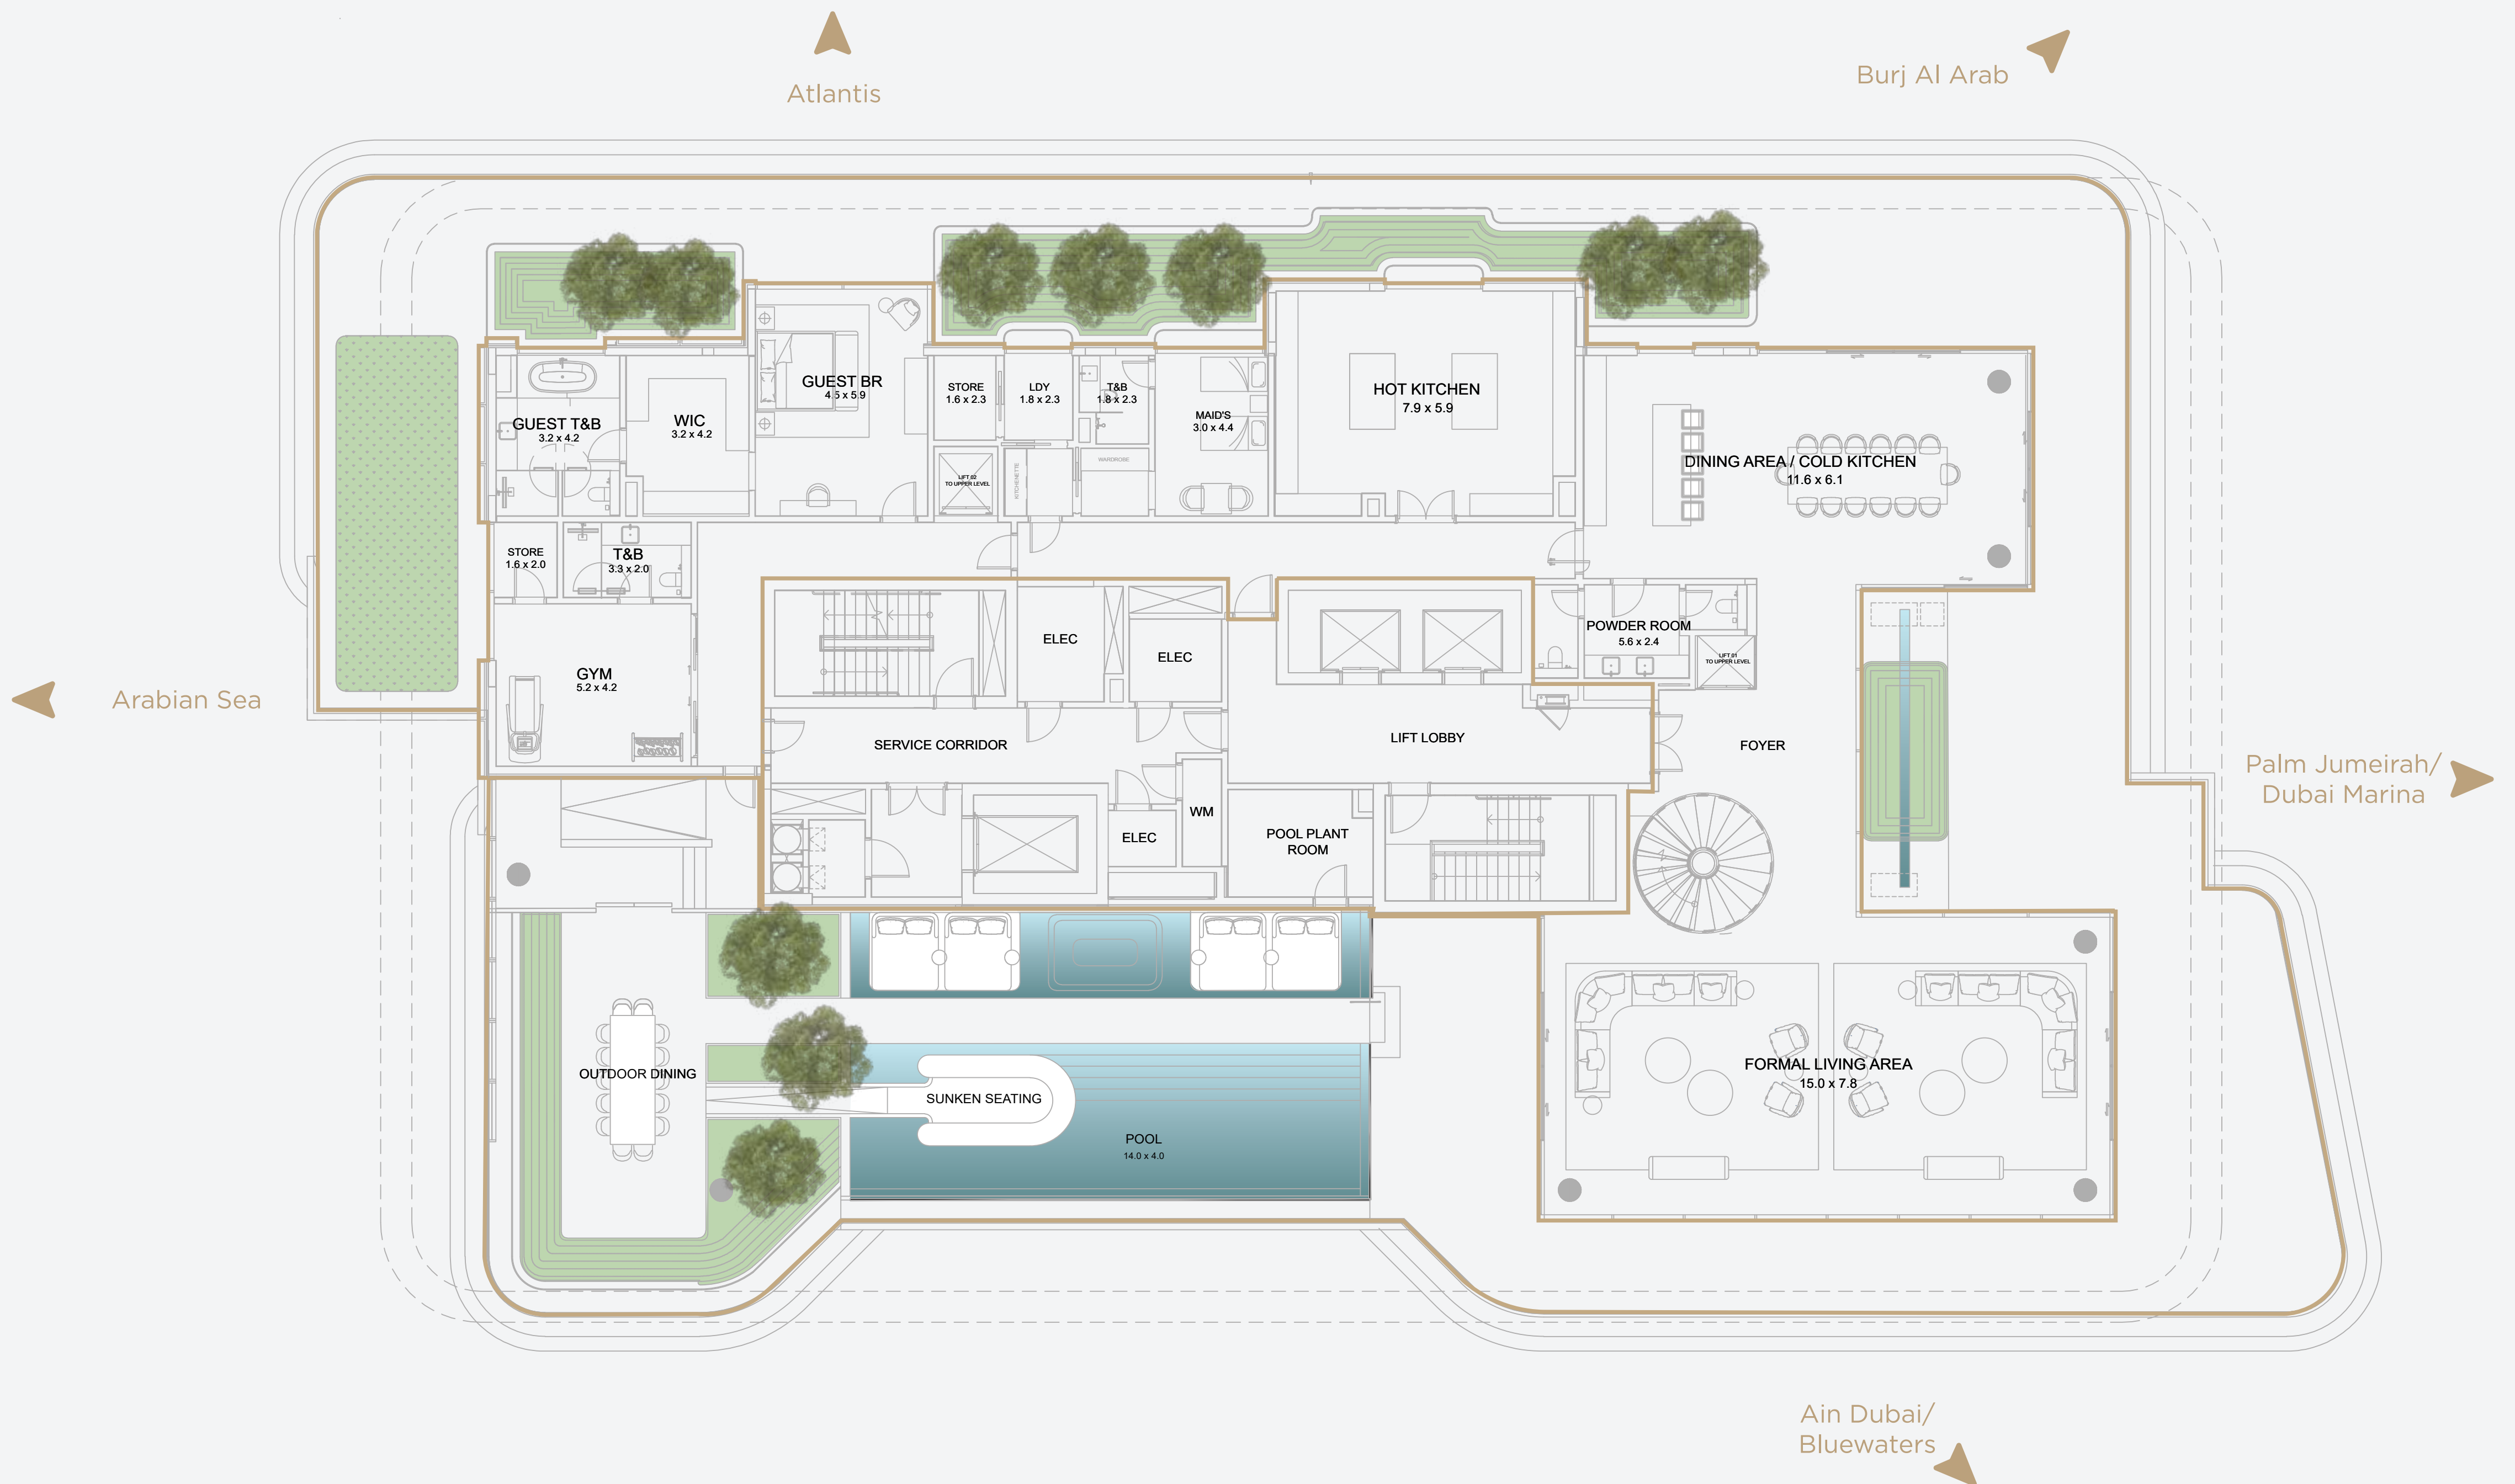

SKY MANSION 3

Sky Mansion 3

SERENIA LIVING

THE PALM JUMERIAH

HIGHLIGHTS

18,287 SQ.FT. (1,699 SQ.M.)

5 bedrooms + maid's room

Private infinity pool

Private gym

Private office

Private lift lobby

SKY MANSION 3

TOWER 3 SKY MANSION LEVEL 13

LEVEL 13		LEVEL 14		TOTAL AREA	
	Internal area 5,360sq.ft (498 sq.m.)		Internal area 5,113 sq.ft (475 sq.m.)		18,287 sq.ft (1,699 sq.m.)
	Terrace area 7,556 sq.ft (702 sq.m.)		Terrace area 258 sq.ft (24 sq.m.)		

SKY MANSION 3

TOWER 3 SKY MANSION LEVEL 14

LEVEL 13		LEVEL 14		TOTAL AREA	
	Internal area 5,360sq.ft (498 sq.m.)		Terrace area 7,556 sq.ft (702 sq.m.)		18,287 sq.ft (1,699 sq.m.)

SKY MANSION 4

SERENIA LIVING

THE PALM JUMERIAH

Sky Mansion 4

HIGHLIGHTS

16,898 SQ.FT. (1,570 SQ.M.)

6 bedrooms + maid's room

Private infinity pool

Private lift lobby

SKY MANSION 4