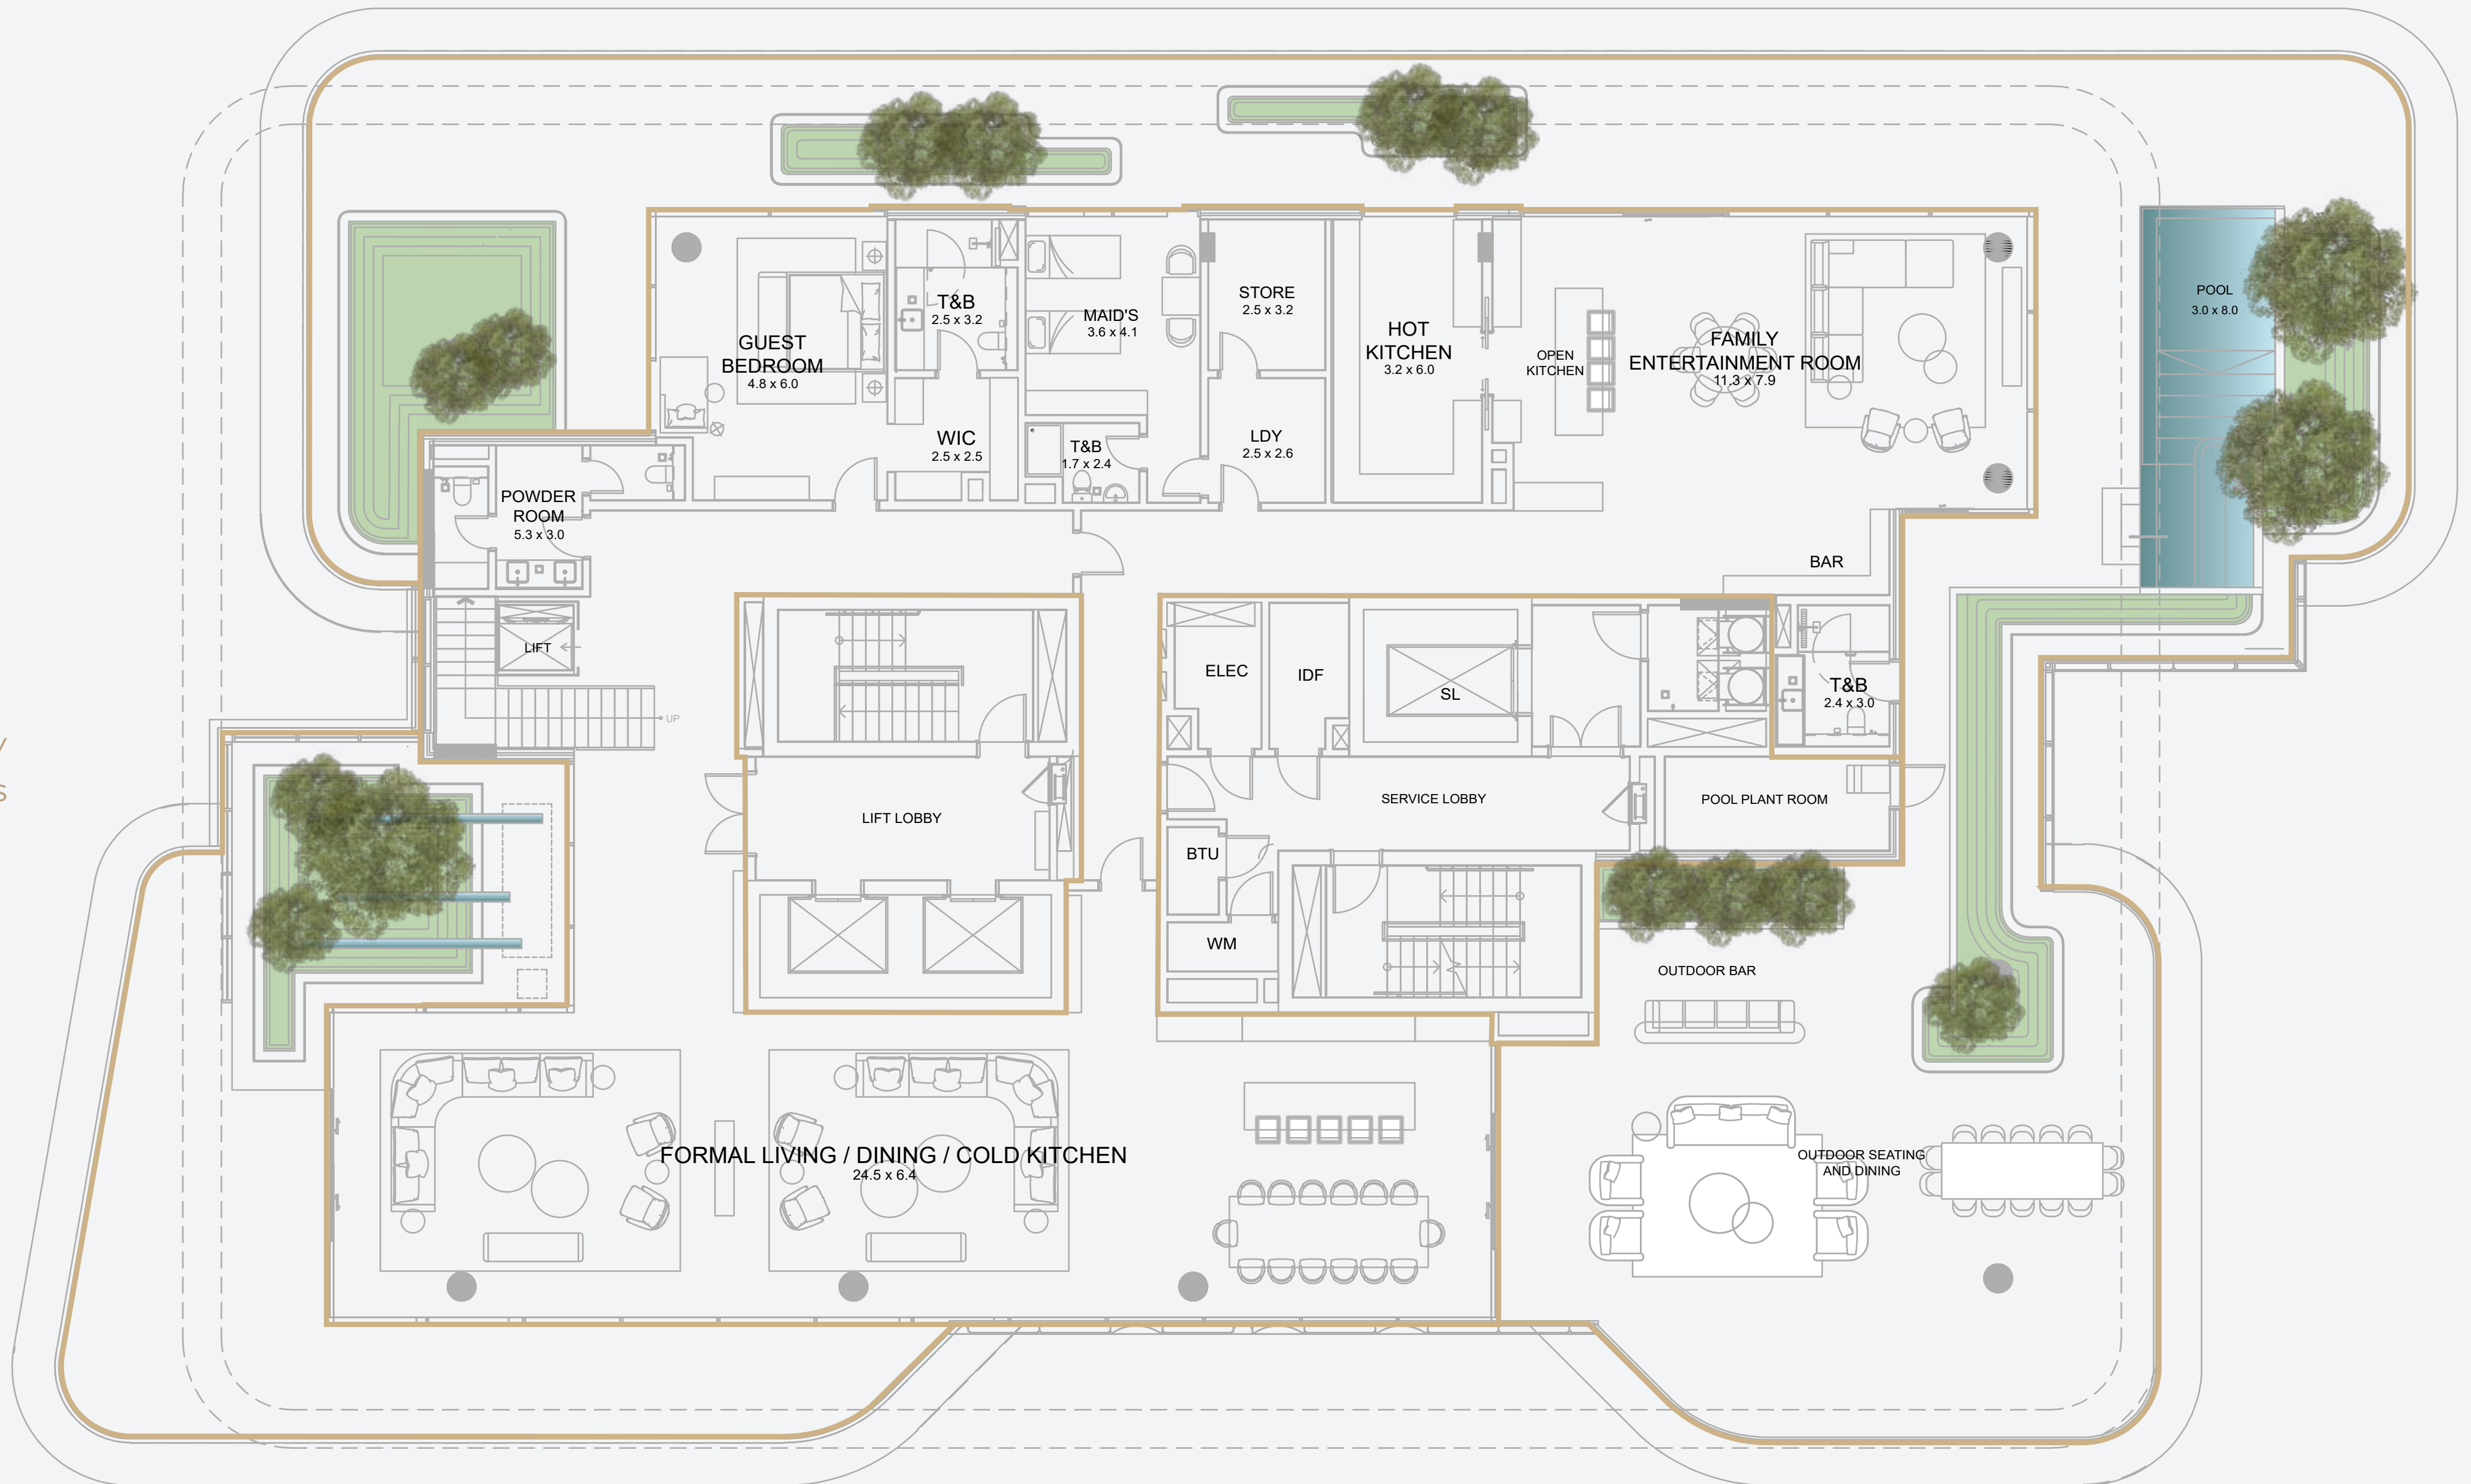

SKY MANSION 3

TOWER 3 SKY MANSION LEVEL 14

LEVEL 13		LEVEL 14		TOTAL AREA	
	Internal area 5,360sq.ft (498 sq.m.)		Terrace area 7,556 sq.ft (702 sq.m.)		18,287 sq.ft (1,699 sq.m.)

SKY MANSION 4

SERENIA LIVING

THE PALM JUMERIAH

Sky Mansion 4

HIGHLIGHTS

16,898 SQ.FT. (1,570 SQ.M.)

6 bedrooms + maid's room

Private infinity pool

Private lift lobby

SKY MANSION 4

Arabian Sea

Atlantis

Ain Dubai/
Bluewaters

Palm Jumeirah/Dubai Marina

Burj Al Arab

TOWER 4 SKY MANSION LEVEL 11

Internal area
5,166 sq.ft
(480 sq.m.)

Terrace area
6,049 sq.ft
(562 sq.m.)

Palm Jumeirah/Dubai Marina

Burj Al Arab

TOWER 4 SKY MANSION LEVEL 12

LEVEL 11

Internal area
5,166 sq.ft
(480 sq.m.)

Terrace area
6,049 sq.ft
(562 sq.m.)

LEVEL 12

Internal area
5,640 sq.ft
(524 sq.m.)