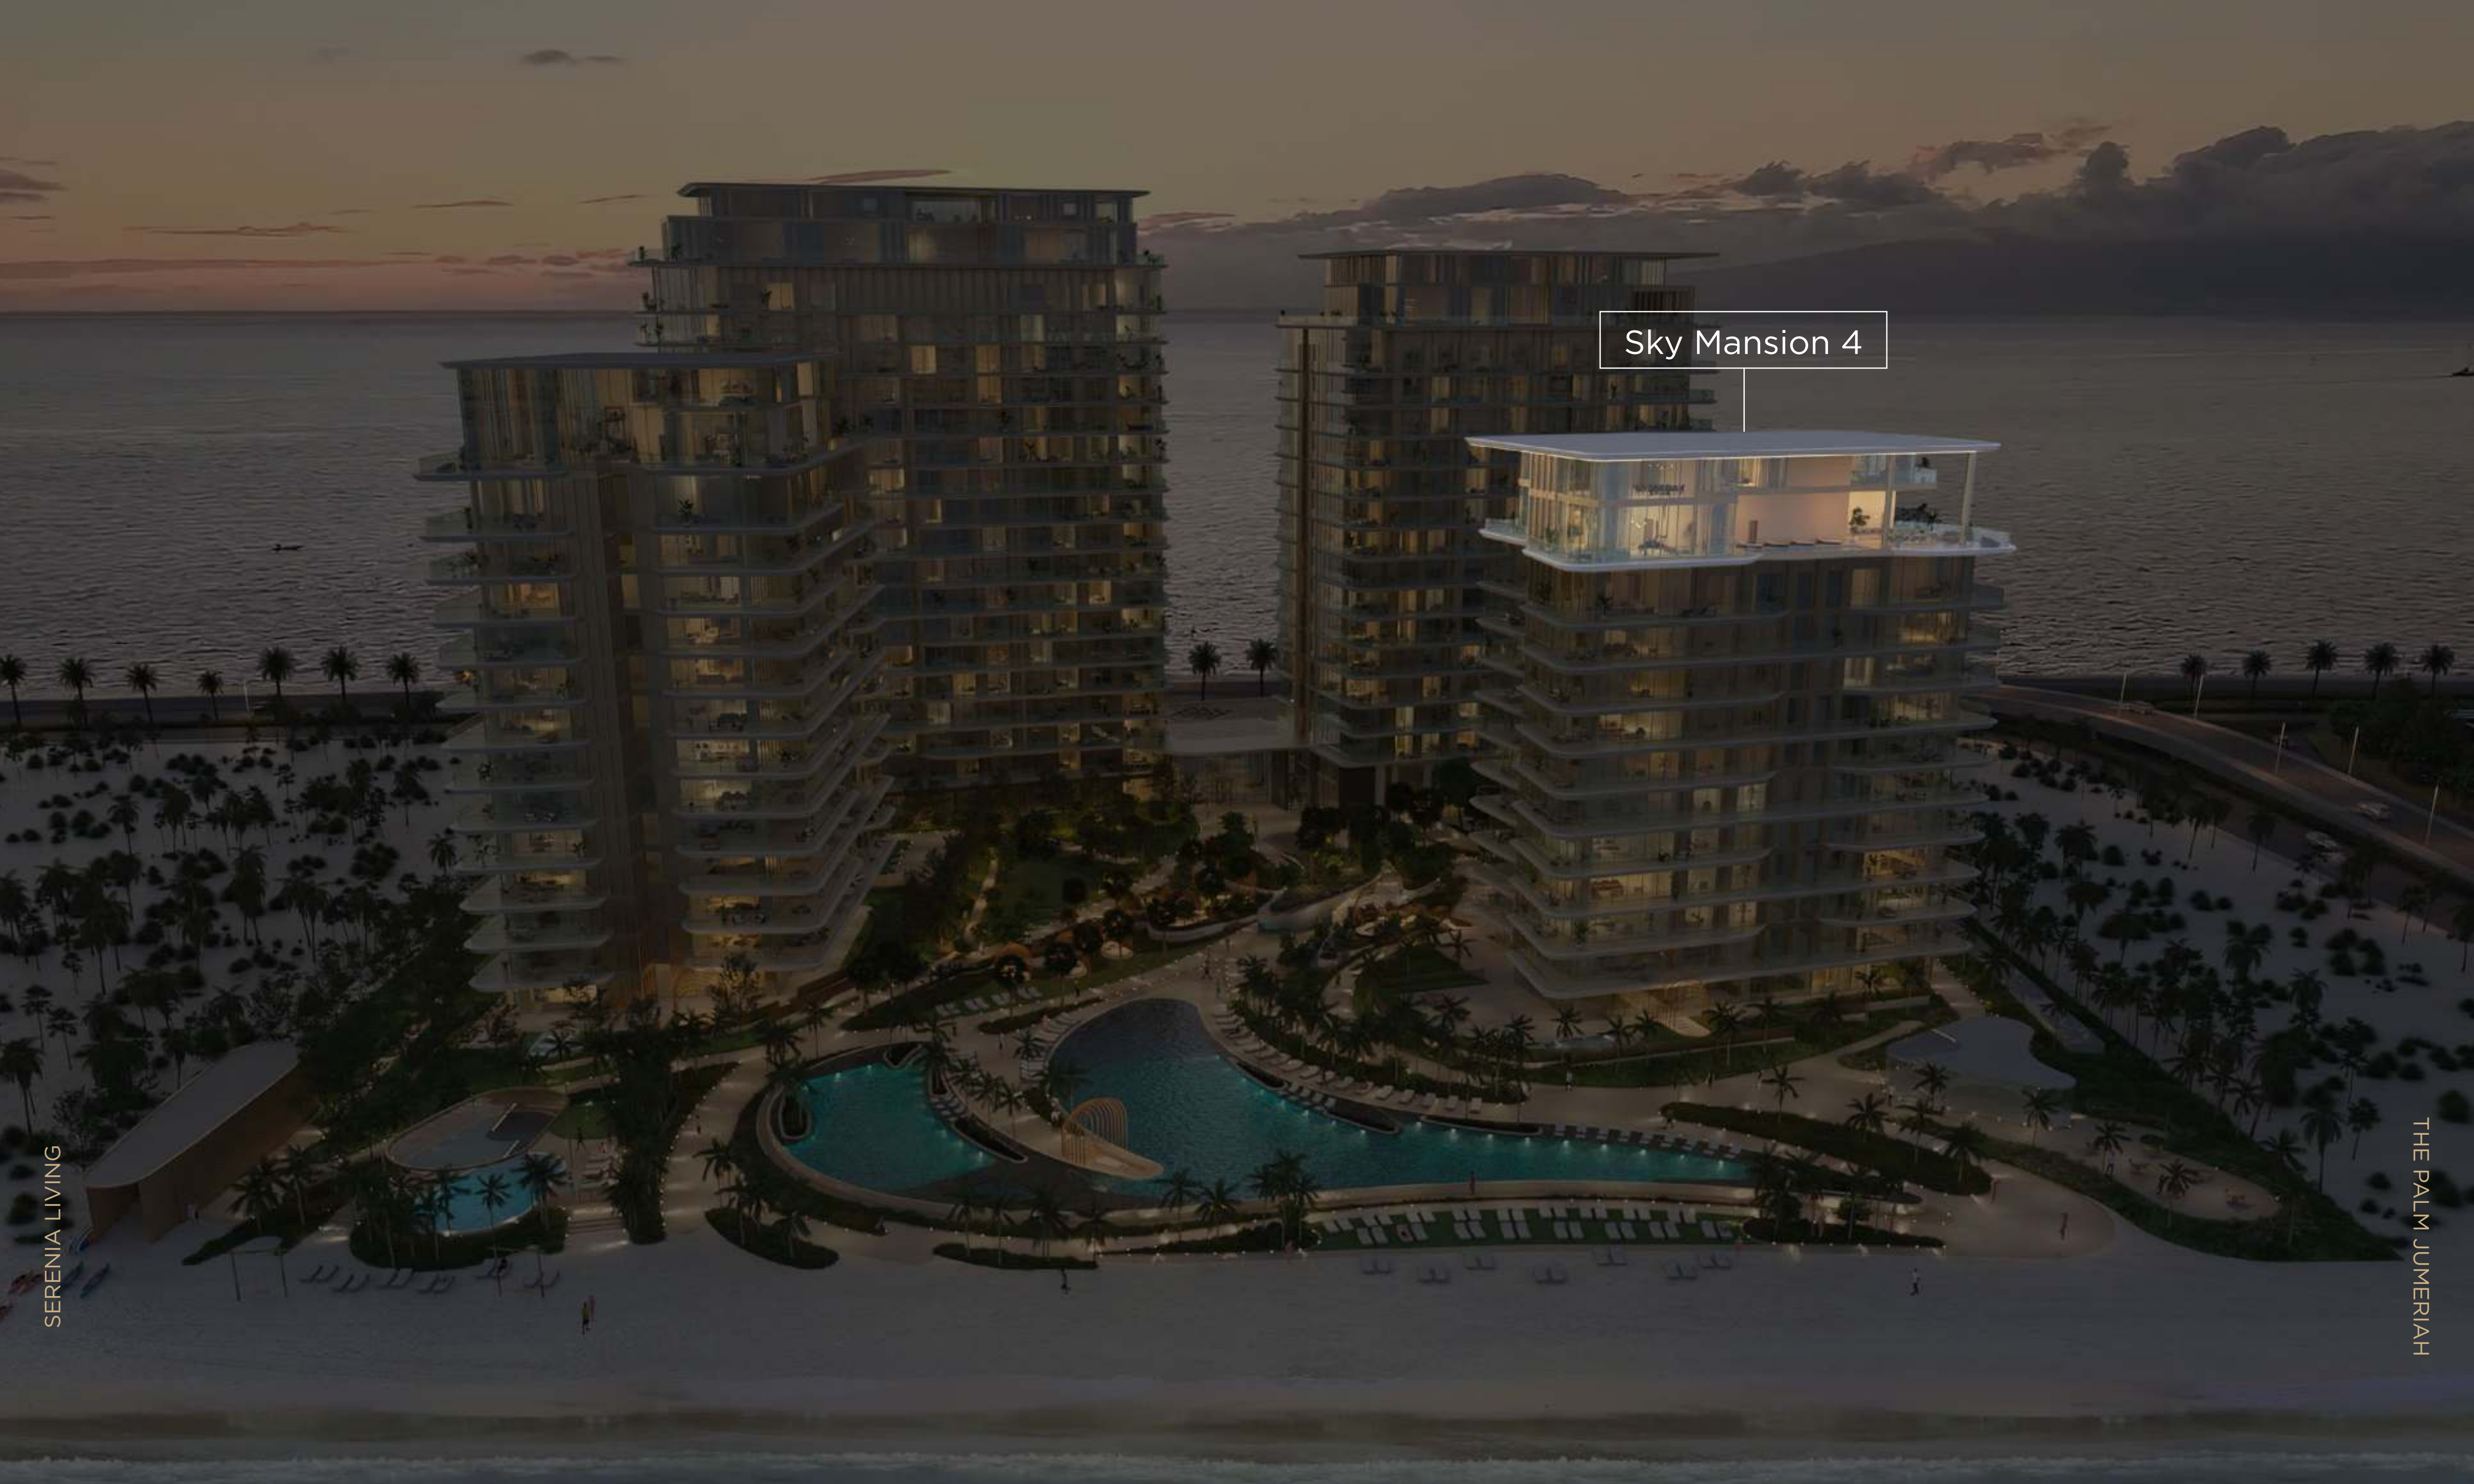

SERENIA LIVING

THE PALM JUMERIAH

Sky Mansion 4

HIGHLIGHTS

16,898 SQ.FT. (1,570 SQ.M.)

---

6 bedrooms + maid's room

Private infinity pool

Private lift lobby