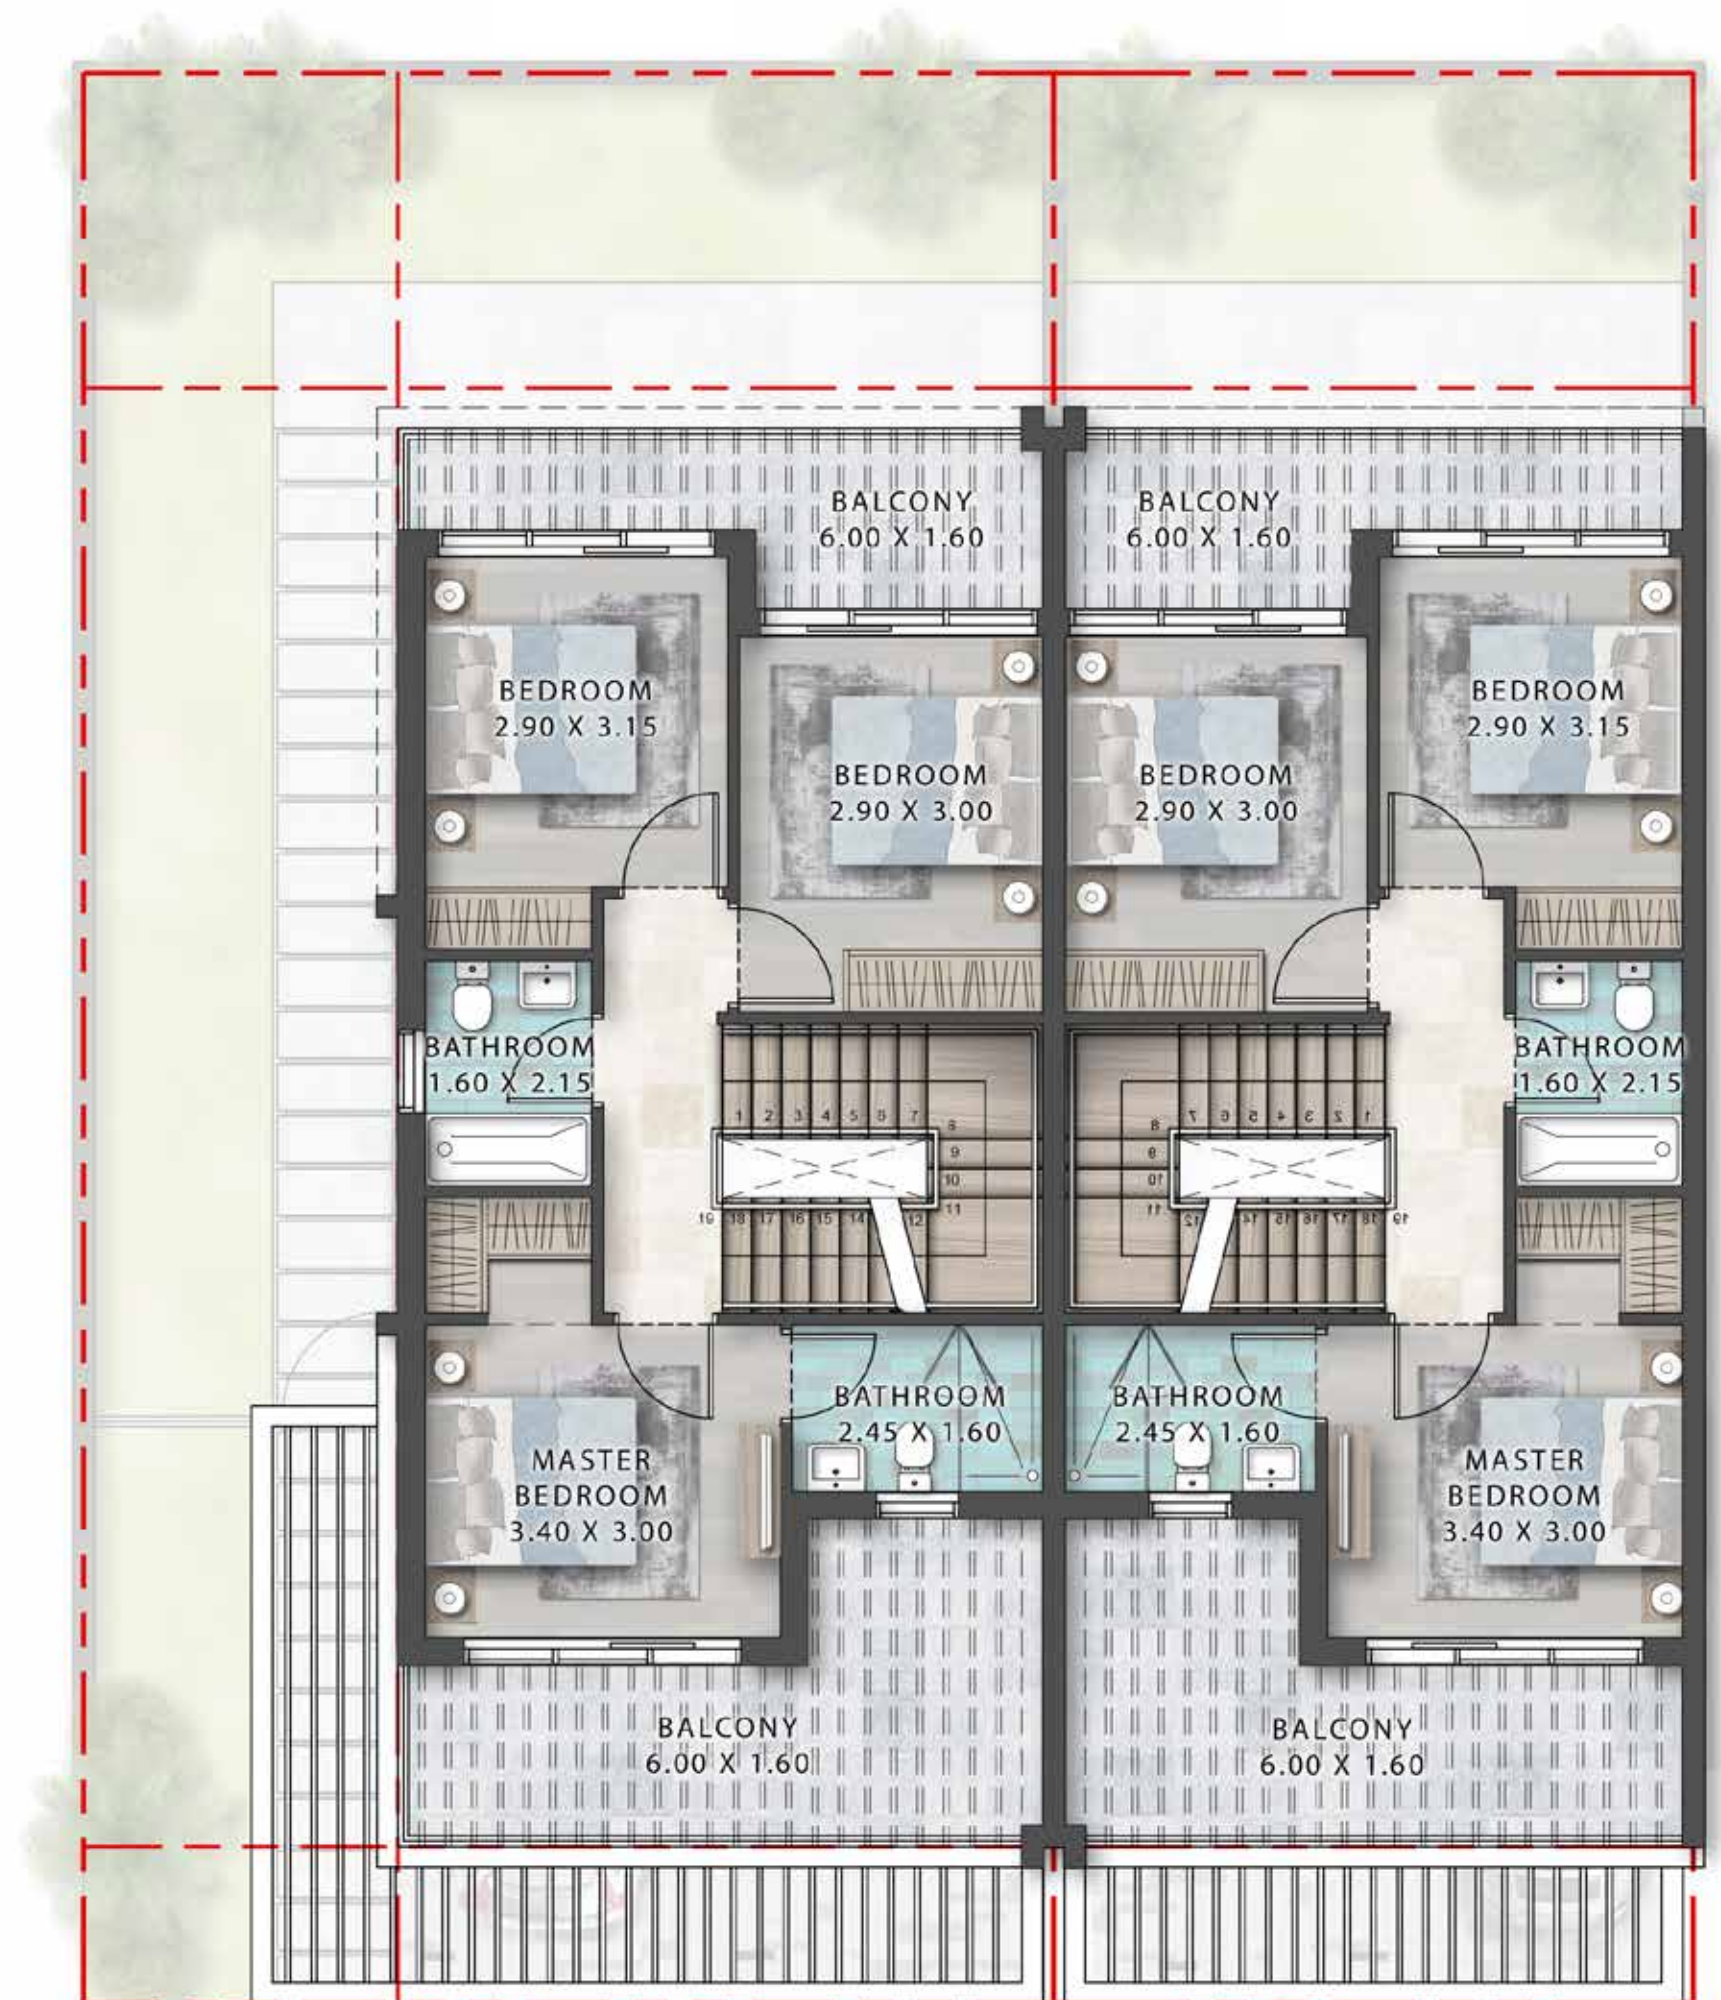

The background is a solid teal color. A large, stylized letter 'V' is centered, filled with a vibrant pink-to-red gradient. Two thin, white, overlapping circles are positioned behind the 'V', one on the left and one on the right, creating a subtle geometric pattern.

# TOWNHOUSE

TH12-4E/TH12-4M

DAMAC HILLS 2

VERONA

TH12 - 4E

TH12 - 4M

GROUND FLOOR

TH12 - 4E

TH12 - 4M

FIRST FLOOR

# TOWNHOUSE

TH12-4E/TH12-4M

DAMAC HILLS 2

VERONA

TH12 - 4E

TH12 - 4M

ROOF FLOOR (FUTURE EXPANSION)