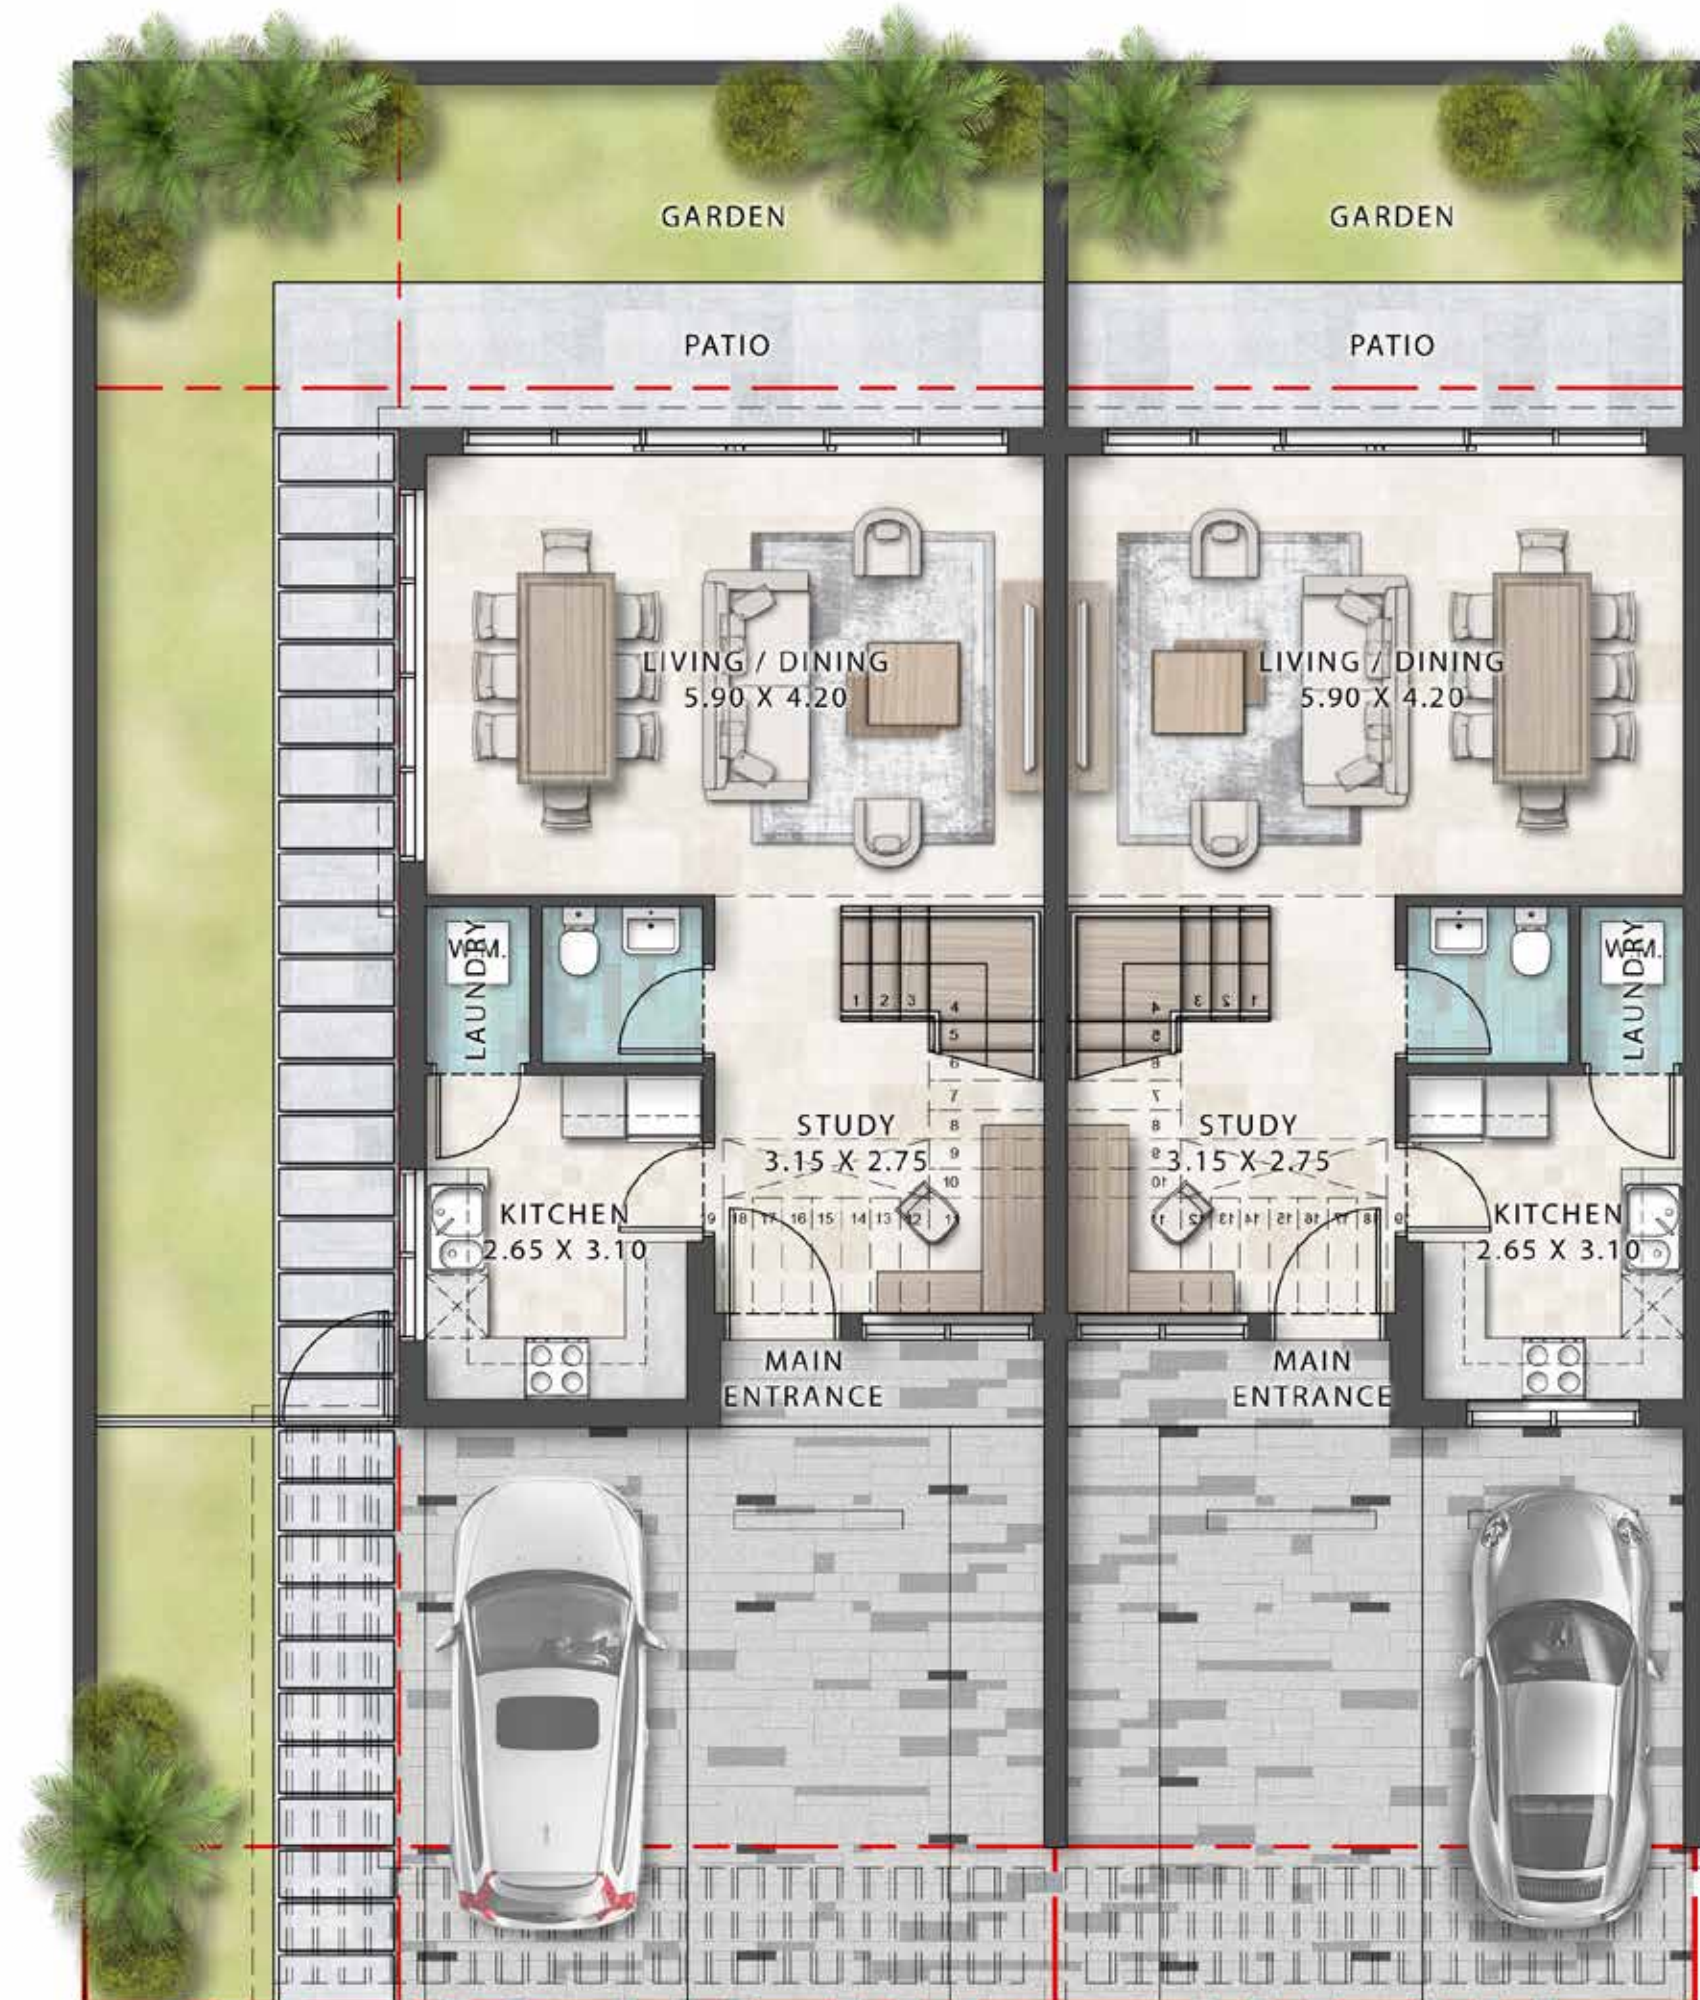

The background is a solid teal color. A large, stylized letter 'V' is centered, filled with a vibrant pink-to-red gradient. Two thin, white, overlapping circles are positioned behind the 'V', one on the left and one on the right, creating a subtle geometric pattern.

# TOWNHOUSE

TH12-4E/TH12-4M

DAMAC HILLS 2

VERONA

TH12 - 4E

TH12 - 4M

GROUND FLOOR

TH12 - 4E

TH12 - 4M

FIRST FLOOR

# TOWNHOUSE

TH12-4E/TH12-4M

DAMAC HILLS 2

VERONA

TH12 - 4E

TH12 - 4M

ROOF FLOOR (FUTURE EXPANSION)