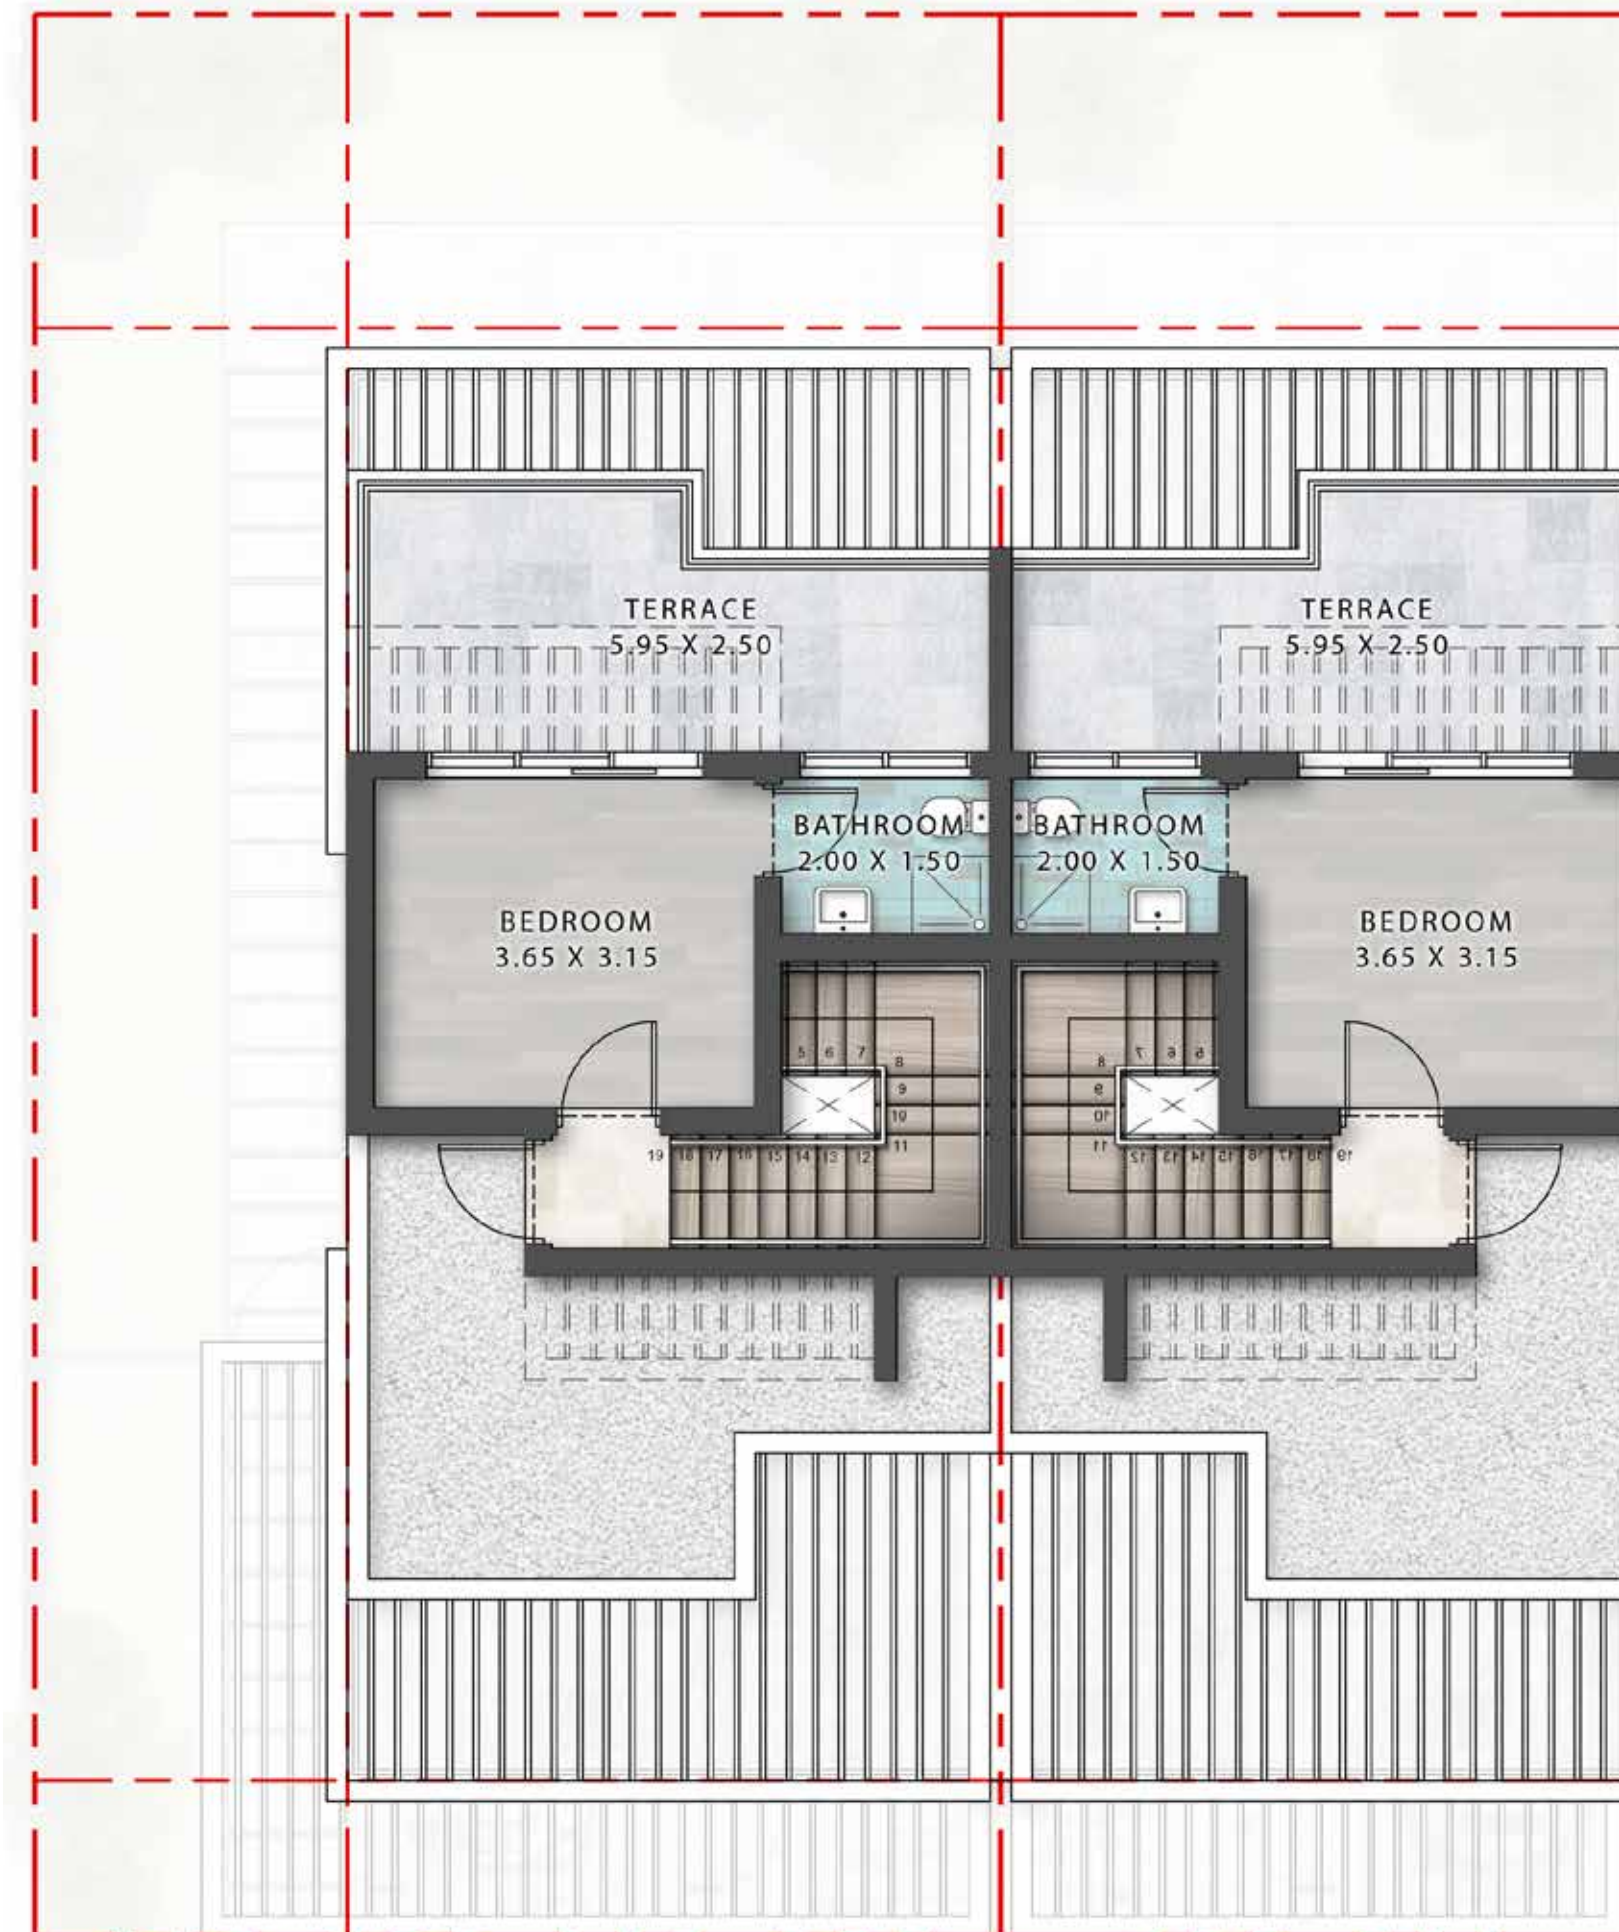

The background is a solid teal color. A large, stylized letter 'V' is centered, filled with a vibrant pink-to-red gradient. Two thin, white, overlapping circles are positioned behind the 'V', one on the left and one on the right, creating a subtle geometric pattern.

# TOWNHOUSE

TH12-4E/TH12-4M

DAMAC HILLS 2

VERONA

TH12 - 4E

TH12 - 4M

GROUND FLOOR

TH12 - 4E

# TOWNHOUSE

TH12-4E/TH12-4M

DAMAC HILLS 2

VERONA

TH12 - 4E

TH12 - 4M

ROOF FLOOR (FUTURE EXPANSION)