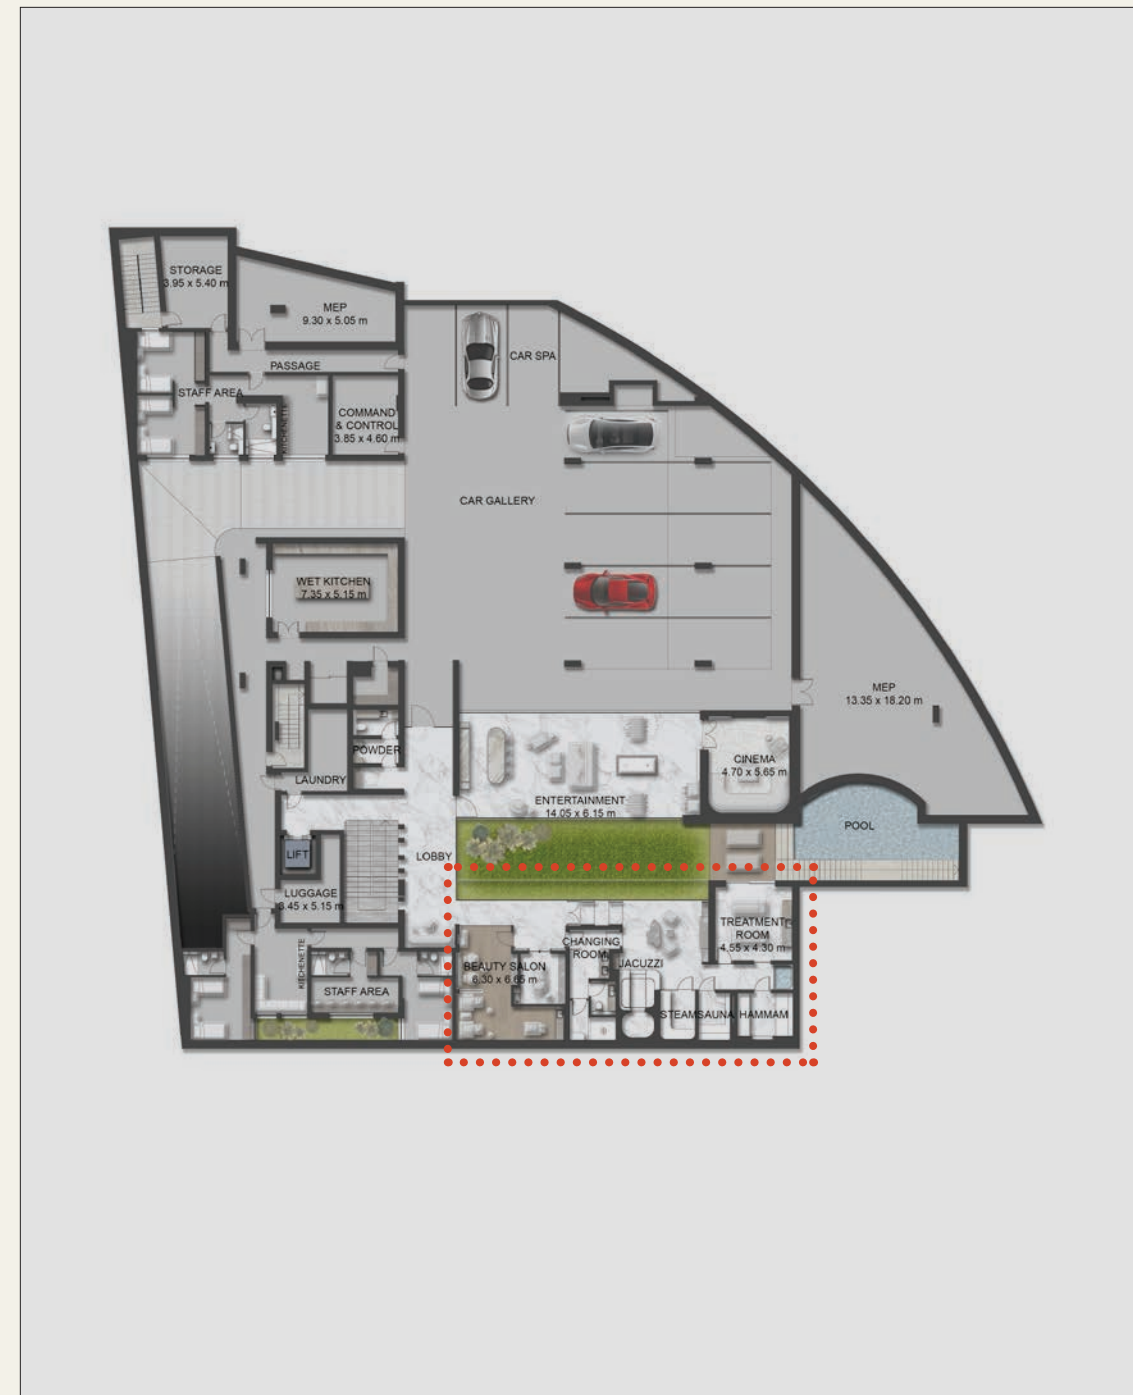

CHILLOUT ZONE

A generous self-contained space dedicated for relaxing and intimate gatherings with friends and family, chilling in front of the TV.

CUSTOMIZATIONS

BASEMENT

SOLUS RETREAT

An elegant entertainment zone with a private cinema suite.

MEGA SPA

Indulge in the pursuit of wellness with a luxurious home spa.

SHORE ESTATES

FLOOR PLANS

SHORE FLOOR PLAN

7 BEDROOM

Internal Area	1,751 sqm / 18,843 sqft
Balcony / Terrace	69 sqm / 746 sqft
Garage	378 sqm / 4,063 sqft
Total Area	2,197 sqm / 23,652 sqft