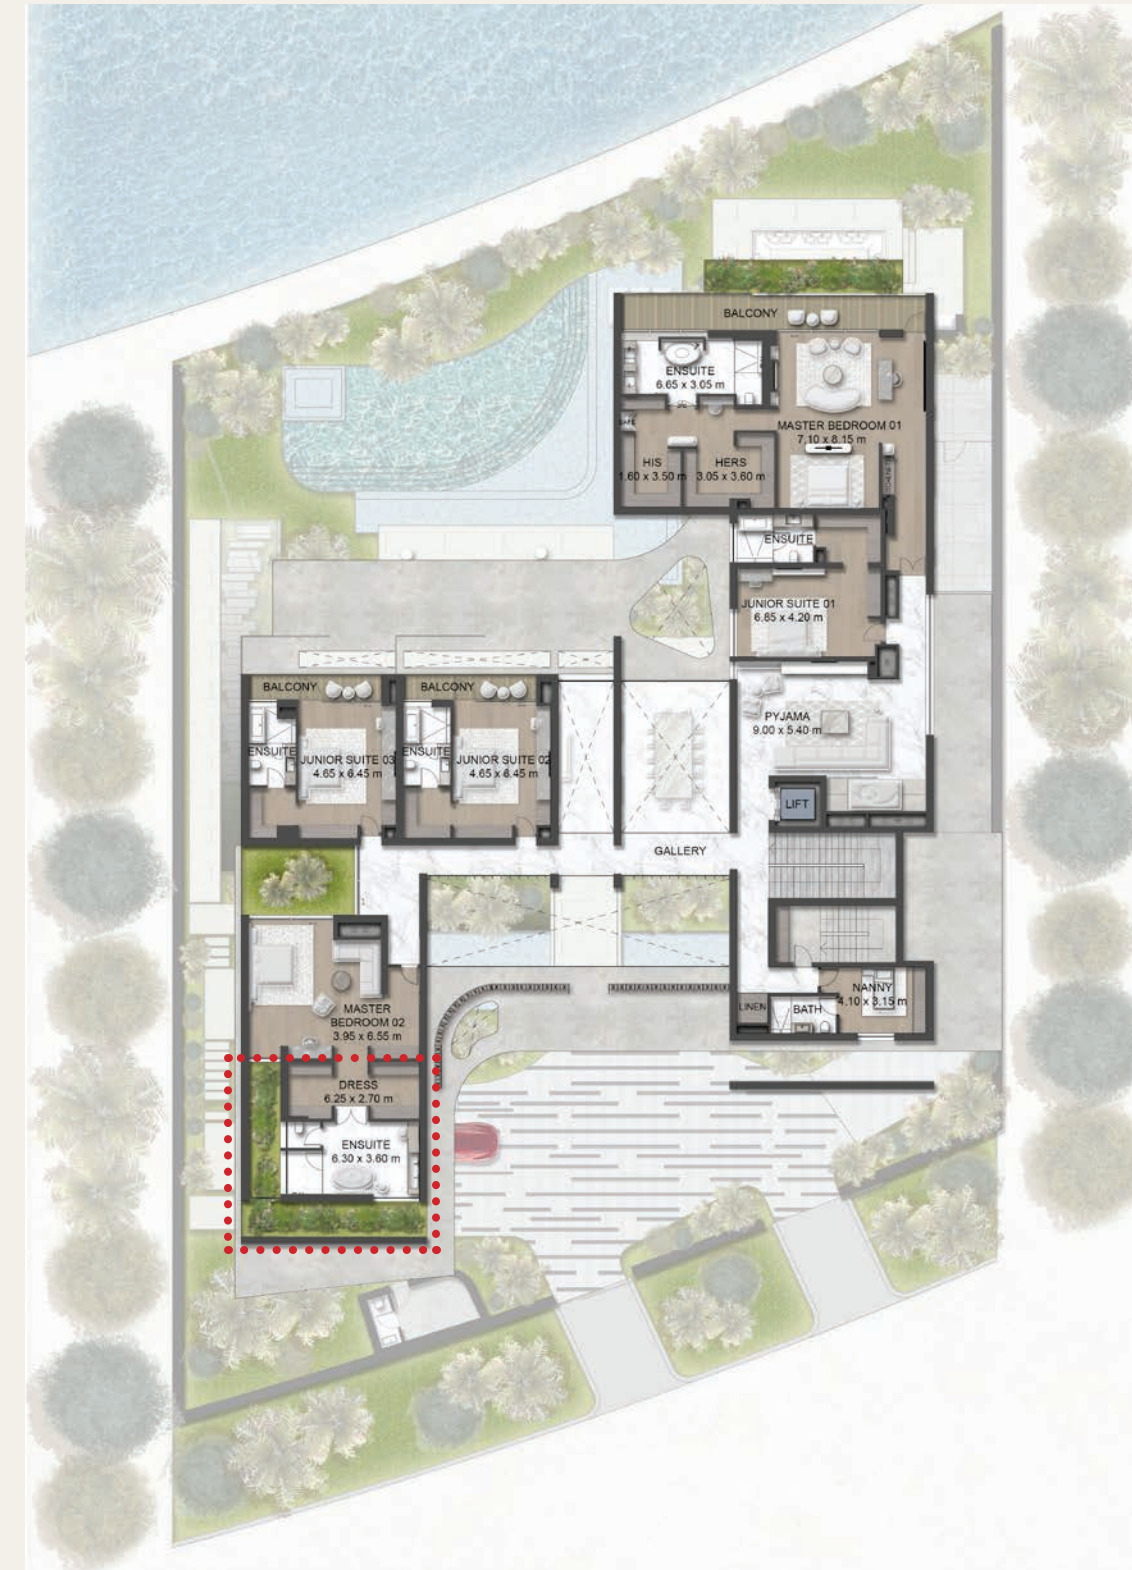

MAJESTIC,
FROM THE WATER,
SHE RISES.
SHE IS A WONDER
OF SERENITY
AND OPULENCE,
INSPIRATION
COME TO LIFE.
AND HER NAME.
WHISPERED
IN THE WIND...
LANAI.

EDGE ESTATES

FLOOR PLANS

EDGE FLOOR PLAN

8 BEDROOM

Internal Area	2,287 sqm / 24,612 sqft
Balcony / Terrace	28 sqm / 300 sqft
Garage	492 sqm / 5,300 sqft
Total Area	2,807 sqm / 30,213 sqft

BASEMENT

1,485 sqm / 15,989 sqft

GROUND FLOOR

552.22 sqm / 5,944 sqft

FIRST FLOOR

736 sqm / 7,923 sqft

ROOF

33 sqm / 357 sqft

CUSTOMIZATIONS

FIRST FLOOR

MEGA MASTER

Luxury living at its finest beckons with an ultra-spacious master suite that opens out onto a terrace overlooking the Lagoon and superb views.

SUPER MASTER

Opt for this suite with an ample walk-in closet, and get dressed in style everyday. With its own bathroom, this is the perfect place for a private beauty retreat.

DOUBLE MASTER

A generously sized master suite comprising a bedroom with many features such as a freestanding bathtub, his and hers walk-in closets and much more.

CHILLOUT ZONE

A generous self-contained space dedicated for relaxing and intimate gatherings with friends and family, chilling in front of the TV.