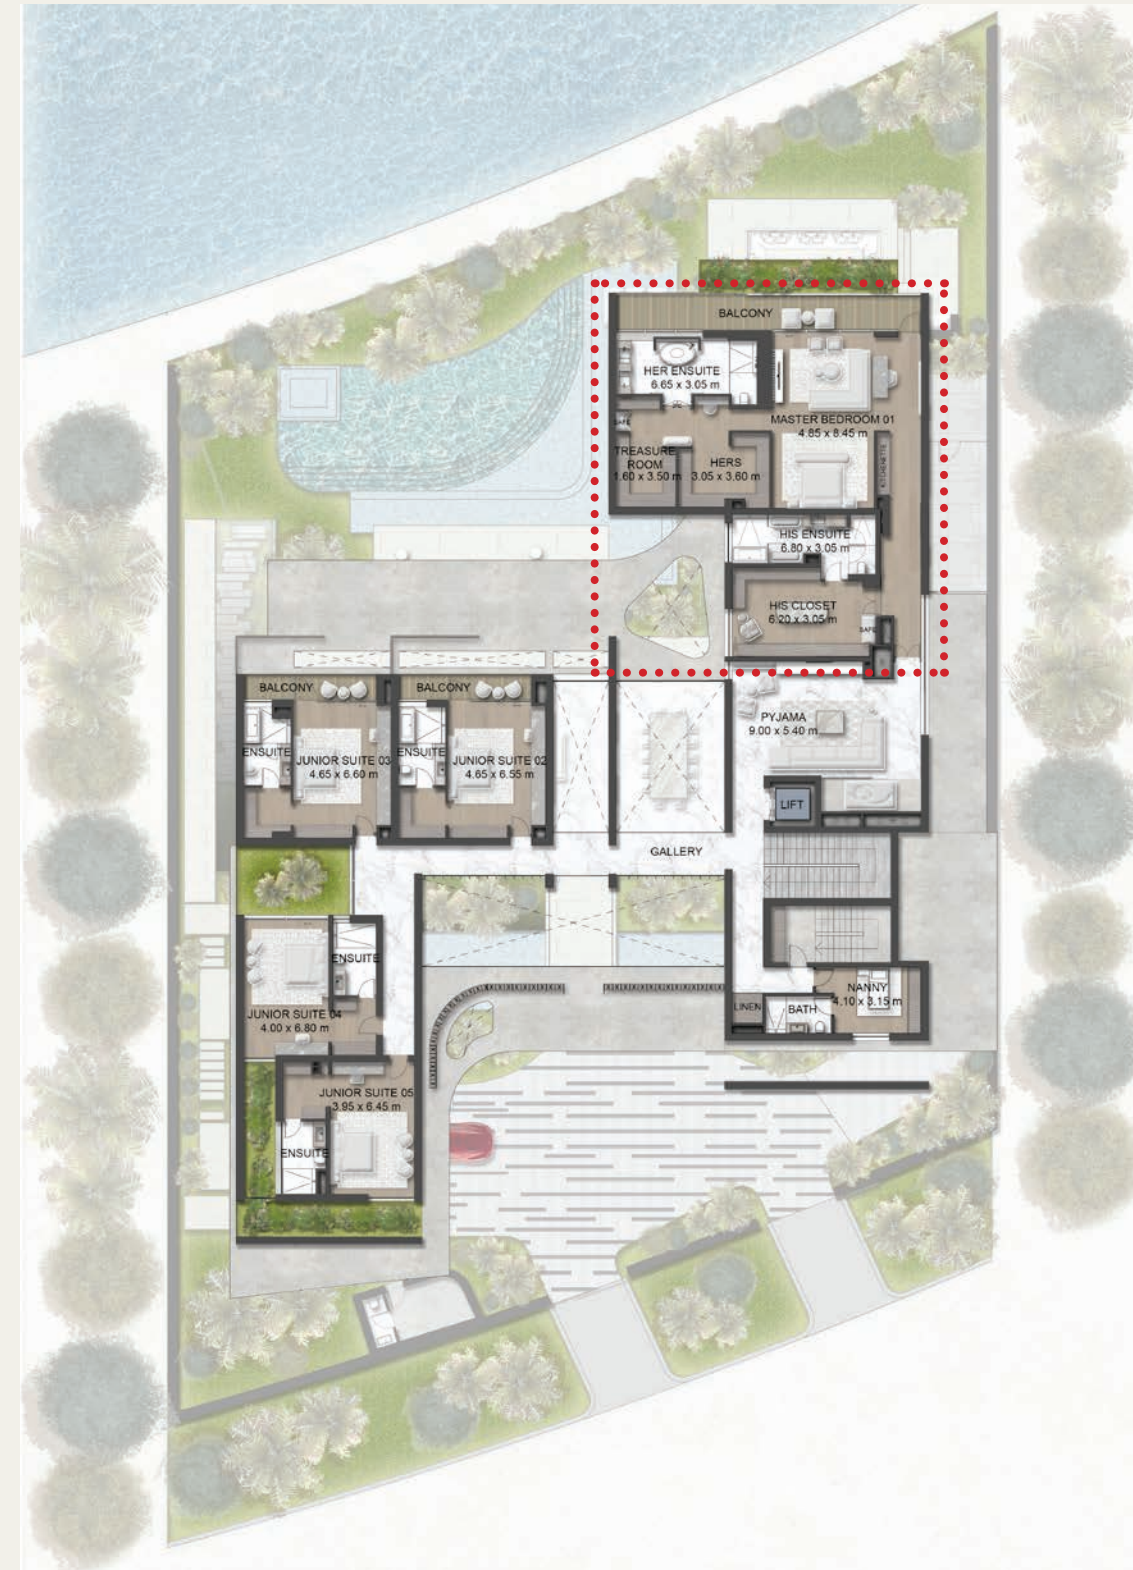

MAJESTIC,
FROM THE WATER,
SHE RISES.
SHE IS A WONDER
OF SERENITY
AND OPULENCE,
INSPIRATION
COME TO LIFE.
AND HER NAME.
WHISPERED
IN THE WIND...
LANAI.

EDGE ESTATES

FLOOR PLANS

EDGE FLOOR PLAN

8 BEDROOM

Internal Area	2,287 sqm / 24,612 sqft
Balcony / Terrace	28 sqm / 300 sqft
Garage	492 sqm / 5,300 sqft
Total Area	2,807 sqm / 30,213 sqft

BASEMENT

965 sqm / 10,388 sqft

GROUND FLOOR

525.5 sqm / 5,656 sqft

FIRST FLOOR

666 sqm / 7,172 sqft

ROOF

41 sqm / 436 sqft

CUSTOMIZATIONS

FIRST FLOOR

MEGA MASTER

Luxury living at its finest beckons with an ultra-spacious master suite that opens out onto a terrace overlooking the Lagoon and superb views.

SUPER MASTER

Opt for this suite with an ample walk-in closet, and get dressed in style everyday. With its own bathroom, this is the perfect place for a private beauty retreat.

DOUBLE MASTER

A generously sized master suite comprising a bedroom with many features such as a freestanding bathtub, his and hers walk-in closets and much more.

CHILLOUT ZONE

A generous self-contained space dedicated for relaxing and intimate gatherings with friends and family, chilling in front of the TV.