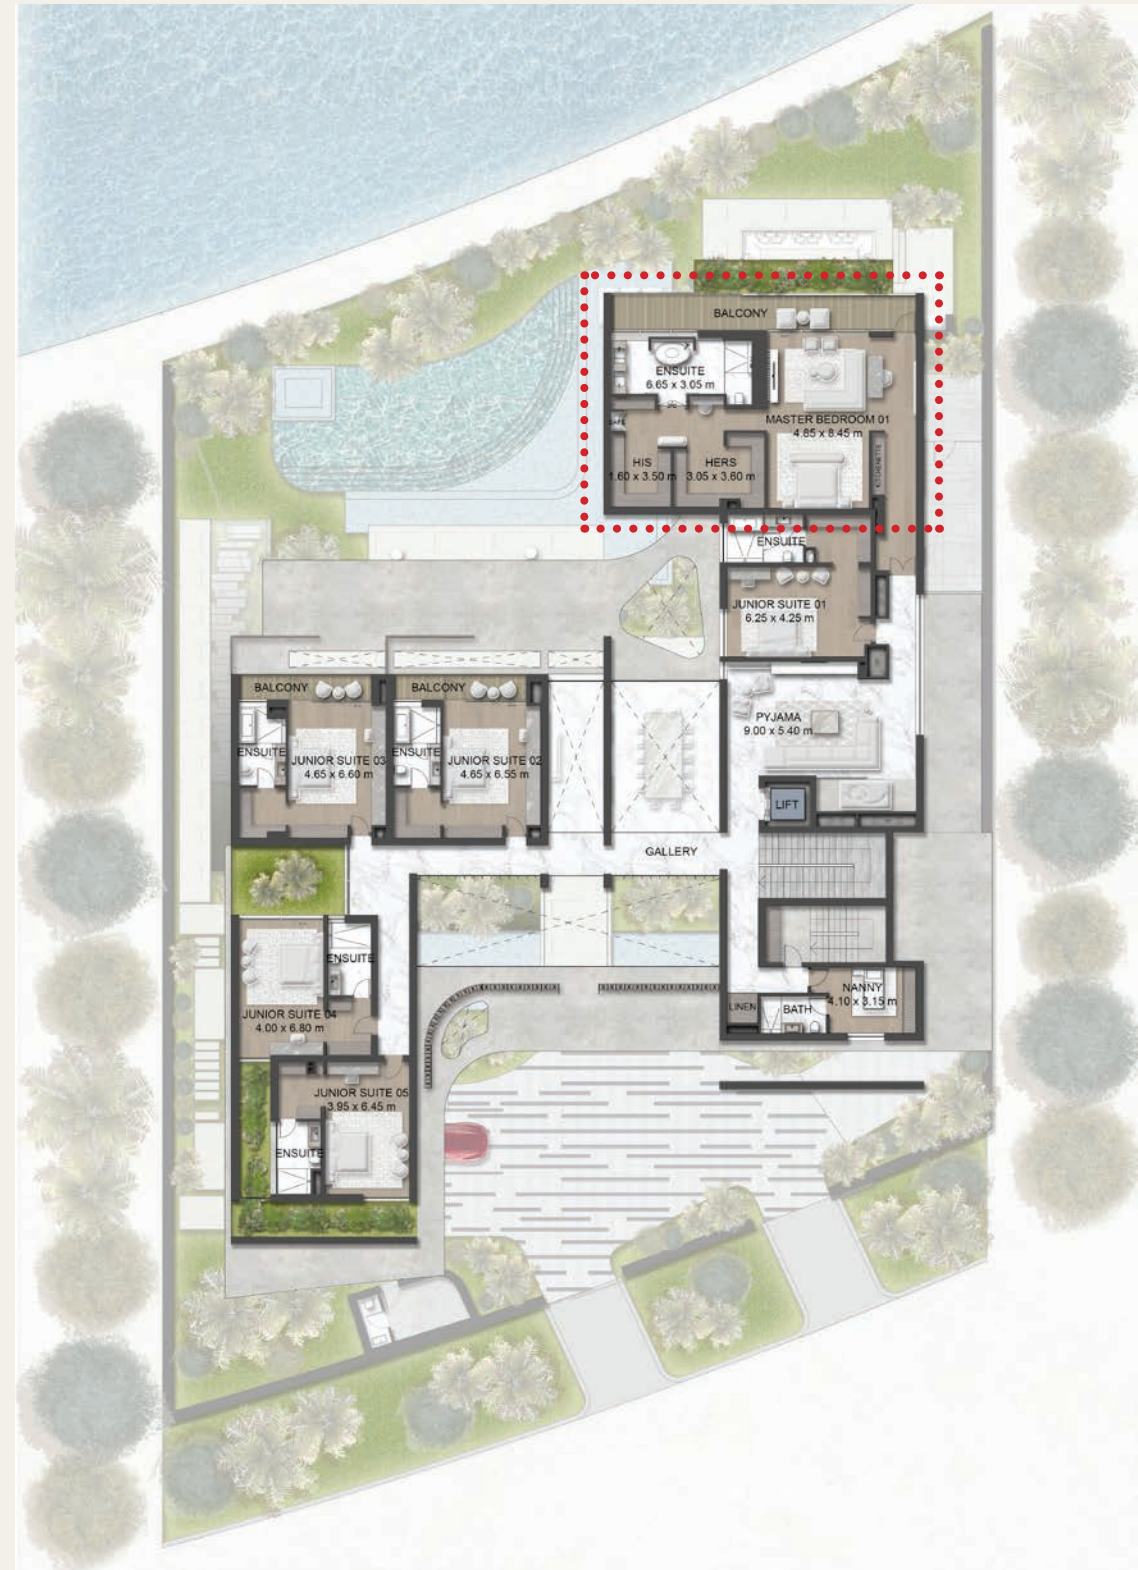

MEGA SPA

Indulge in the pursuit of wellness with a luxurious home spa.

SHORE ESTATES

FLOOR PLANS

SHORE FLOOR PLAN

7 BEDROOM

Internal Area	1,751 sqm / 18,843 sqft
Balcony / Terrace	69 sqm / 746 sqft
Garage	378 sqm / 4,063 sqft
Total Area	2,197 sqm / 23,652 sqft

BASEMENT

965 sqm / 10,388 sqft

GROUND FLOOR

525.5 sqm / 5,656 sqft

FIRST FLOOR

666 sqm / 7,172 sqft

ROOF

41 sqm / 436 sqft

CUSTOMIZATIONS

FIRST FLOOR

MEGA MASTER

Luxury living at its finest beckons with an ultra-spacious master suite that opens out onto a terrace overlooking the Lagoon and superb views.

SUPER MASTER

Opt for this suite with an ample walk-in closet, and get dressed in style everyday. With its own bathroom, this is the perfect place for a private beauty retreat.

DOUBLE MASTER

A generously sized master suite comprising a bedroom with many features such as a freestanding bathtub, his and hers walk-in closets and much more.

CHILLOUT ZONE

A generous self-contained space dedicated for relaxing and intimate gatherings with friends and family, chilling in front of the TV.