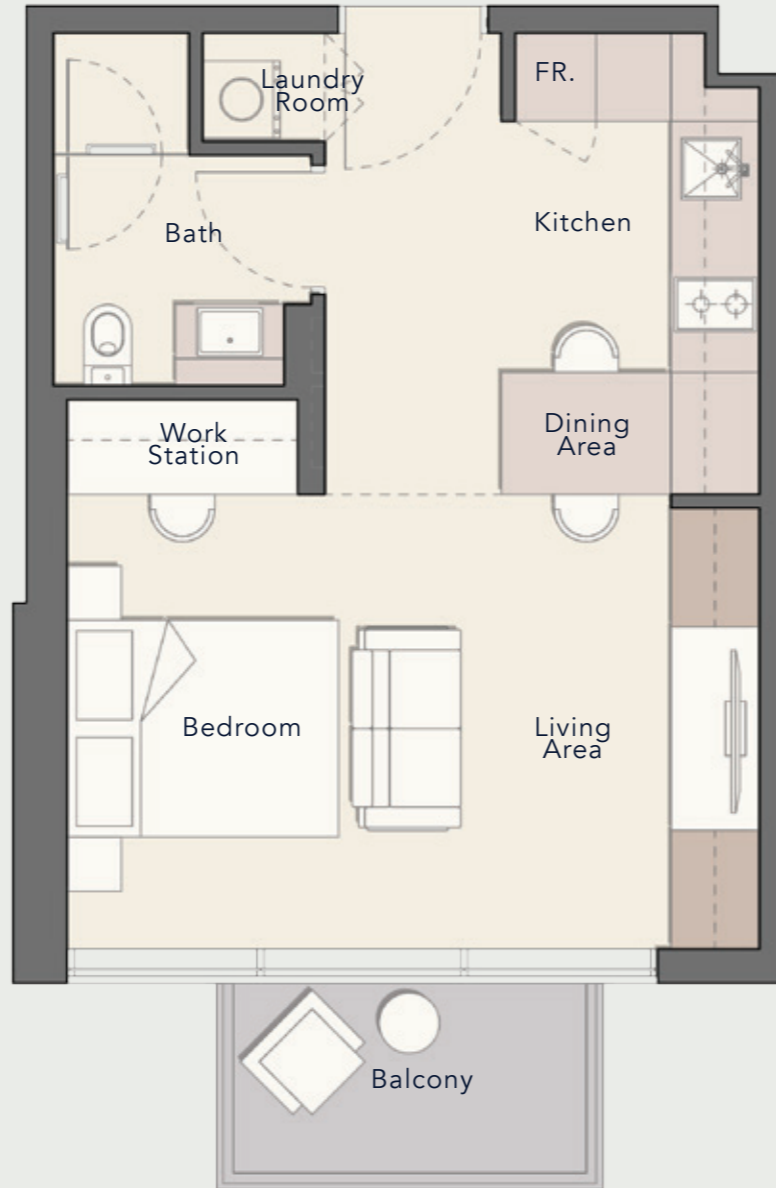

ARBOR
VIEW

A modern living room interior featuring a large window with white curtains, a contemporary dining table with white chairs, and a grey sofa. A large, semi-transparent white overlay is centered in the foreground, containing the text "FLOOR PLANS" in a white, sans-serif font. The room is brightly lit, and a modern chandelier hangs from the ceiling. In the background, there is a framed abstract painting and a decorative arrangement of white vases on a stone ledge.

FLOOR PLANS

2ND - 7TH FLOOR PLAN

- STUDIO
- 1 BEDROOM
- 2 BEDROOM
- 3 BEDROOM

STUDIO
TYPE A

Internal Living Area

403.65 sq. ft

Outdoor Living Area

48.22 sq. ft

Total Living Area

451.87 sq. ft

STUDIO
TYPE B

Internal Living Area
465.00 sq. ft

Outdoor Living Area
48.22 sq. ft

Total Living Area
513.22 sq. ft

1 BEDROOM
TYPE A

Internal Living Area

795.02 sq. ft

Outdoor Living Area

98.17 sq. ft

Total Living Area

893.19 sq. ft

1 BEDROOM
TYPE B

Internal Living Area

880.92 sq. ft