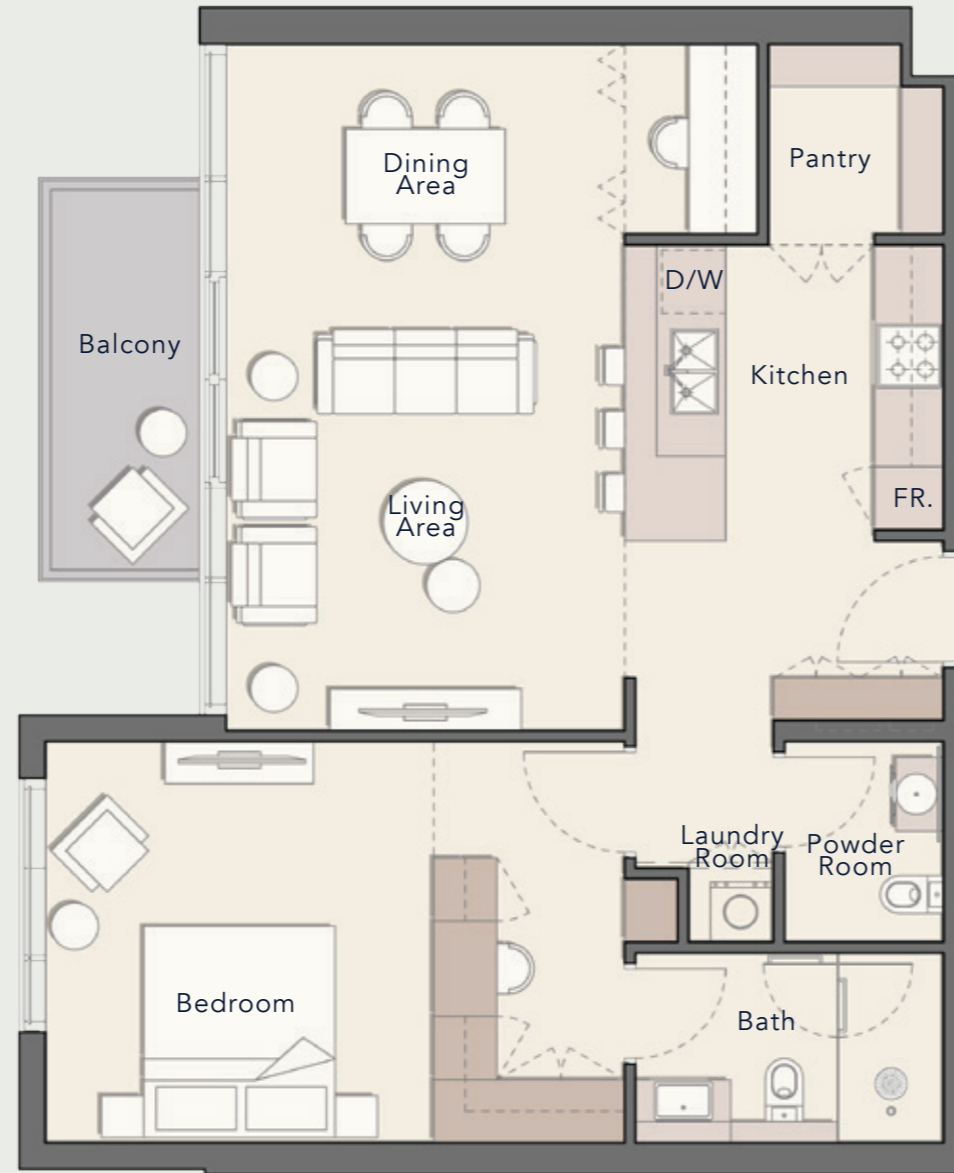

ARBOR
VIEW

A modern living room interior featuring a large window with white curtains, a contemporary dining table with white chairs, and a grey sofa. A large, semi-transparent white overlay is centered in the foreground, containing the text "FLOOR PLANS" in a white, sans-serif font. The room is brightly lit, and a modern chandelier hangs from the ceiling. In the background, there is a framed abstract painting and a decorative arrangement of white vases on a stone ledge.

Total Living Area

451.87 sq. ft

STUDIO
TYPE B

Internal Living Area
465.00 sq. ft

Outdoor Living Area
48.22 sq. ft

Total Living Area
513.22 sq. ft

1 BEDROOM
TYPE A

Internal Living Area

795.02 sq. ft

Outdoor Living Area

98.17 sq. ft

Total Living Area

893.19 sq. ft

1 BEDROOM
TYPE B

Internal Living Area

880.92 sq. ft

Outdoor Living Area

66.31 sq. ft

Total Living Area

947.22 sq. ft

1 BEDROOM
TYPE C

Internal Living Area

949.81 sq. ft

Outdoor Living Area