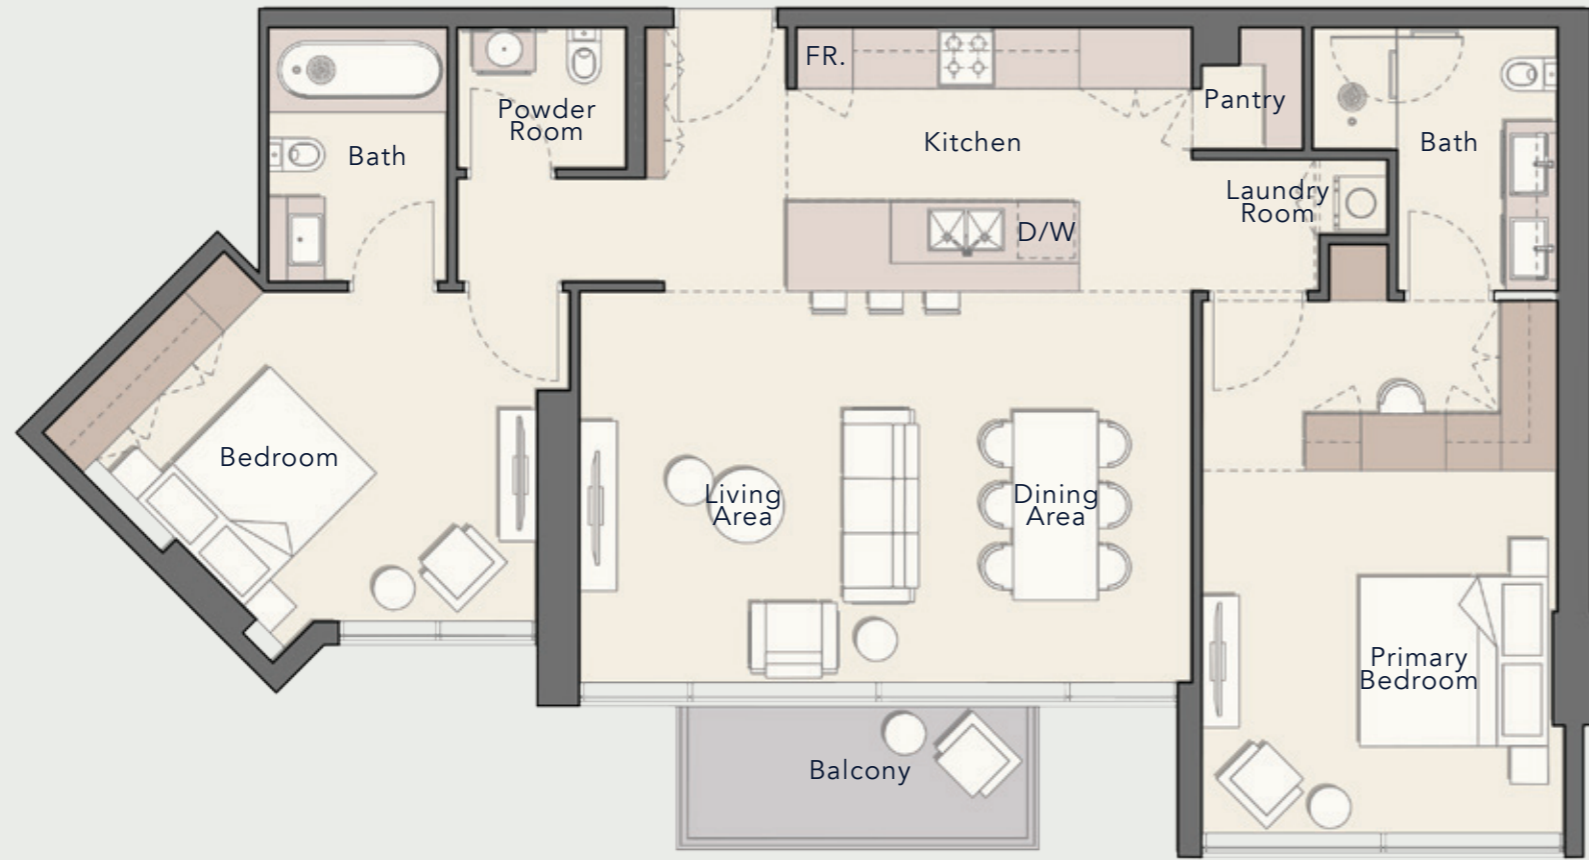

ARBOR
VIEW

A modern living room interior featuring a large window with white curtains, a contemporary dining table with white chairs, and a grey sofa. A large, semi-transparent white overlay is centered in the foreground, containing the text "FLOOR PLANS" in a white, sans-serif font. The room is brightly lit, and a modern chandelier hangs from the ceiling. In the background, there is a framed abstract painting and a decorative arrangement of white vases on a stone ledge.

78.58 sq. ft

Total Living Area

1028.38 sq. ft

2 BEDROOM
TYPE A

Internal Living Area

1108.58 sq. ft

Outdoor Living Area

96.01 sq. ft

Total Living Area

1204.59 sq. ft

2 BEDROOM
TYPE B

Internal Living Area

1188.98 sq. ft

Outdoor Living Area

65.44 sq. ft

Total Living Area

1254.43 sq. ft

2 BEDROOM
TYPE C

Internal Living Area
1232.36 sq. ft

Outdoor Living Area
65.44 sq. ft

Total Living Area
1297.80 sq. ft

2 BEDROOM
TYPE D

Internal Living Area

1293.28 sq. ft