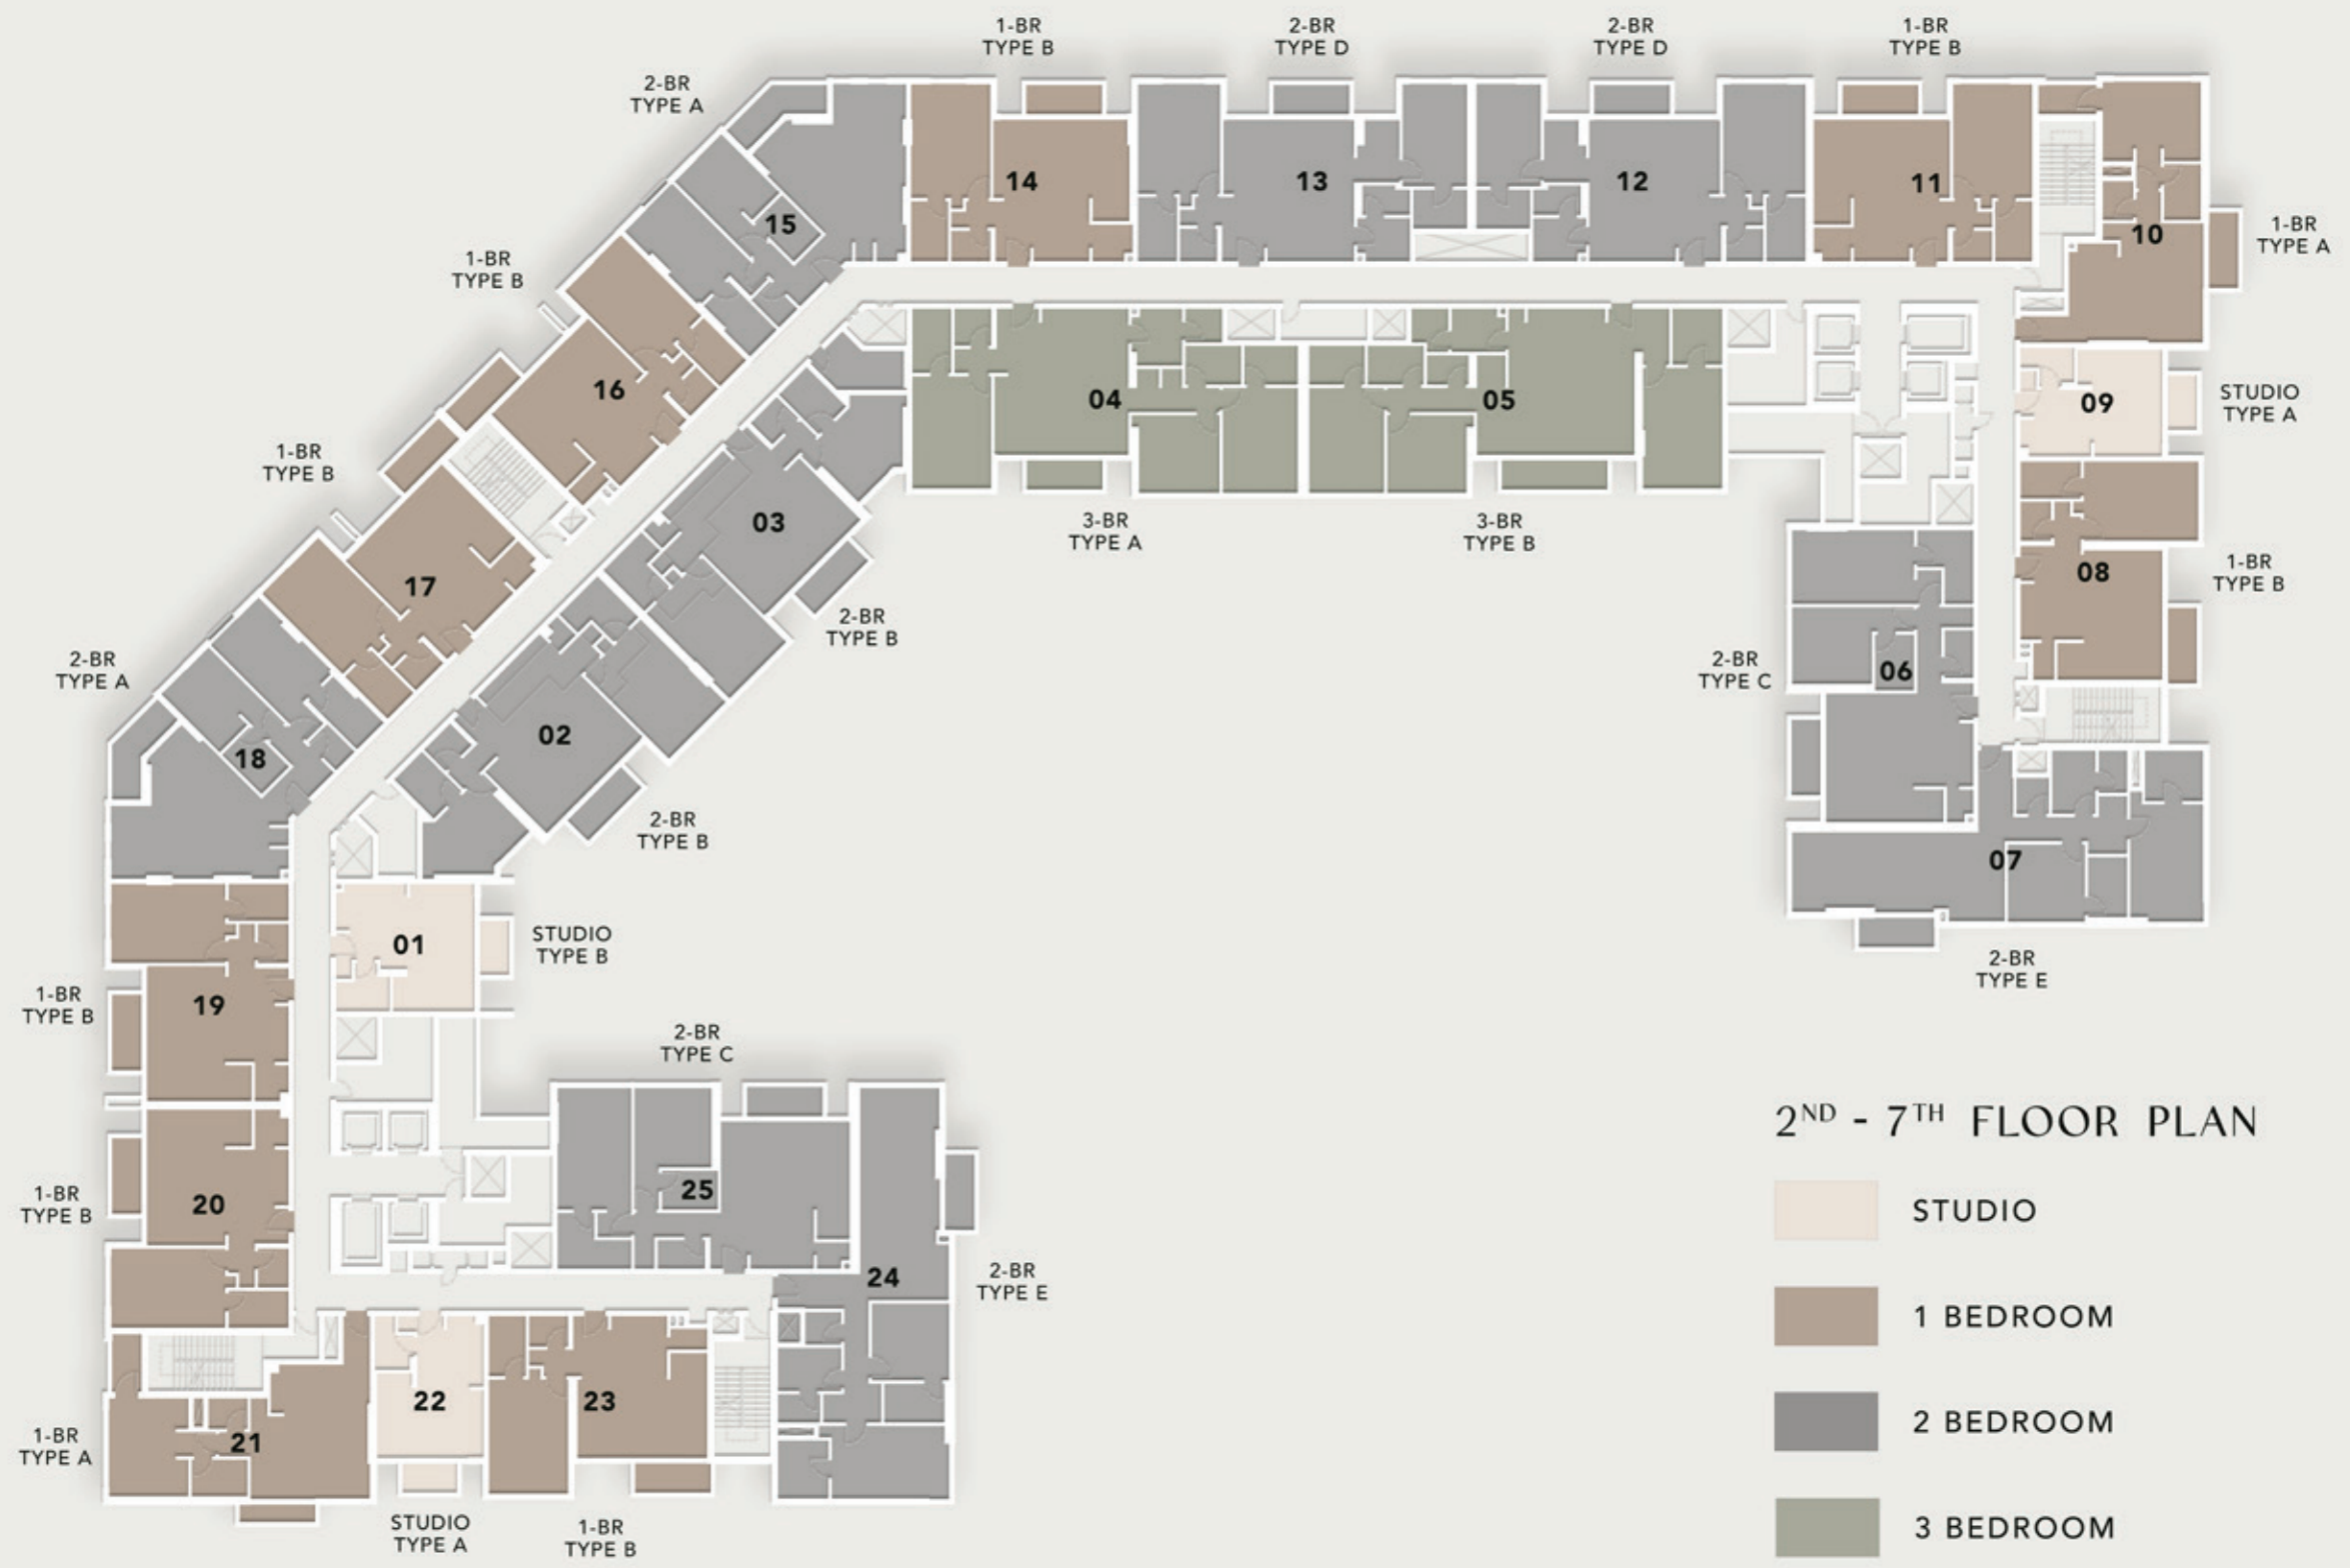

ARBOR
VIEW

A modern living room interior featuring a large window with white curtains, a contemporary dining table with white chairs, and a grey sofa. A large, semi-transparent white overlay is centered in the foreground, containing the text "FLOOR PLANS" in a white, sans-serif font. The room is brightly lit, and a modern chandelier hangs from the ceiling. In the background, there is a framed abstract painting and a decorative arrangement of white vases on a stone ledge.

FLOOR PLANS

2ND - 7TH FLOOR PLAN

- STUDIO
- 1 BEDROOM
- 2 BEDROOM
- 3 BEDROOM

STUDIO
TYPE A

Internal Living Area

403.65 sq. ft

Outdoor Living Area

48.22 sq. ft

Total Living Area

451.87 sq. ft

STUDIO
TYPE B

Internal Living Area
465.00 sq. ft

Outdoor Living Area
48.22 sq. ft

Total Living Area
513.22 sq. ft

1 BEDROOM
TYPE A

Internal Living Area

1761.62 sq. ft