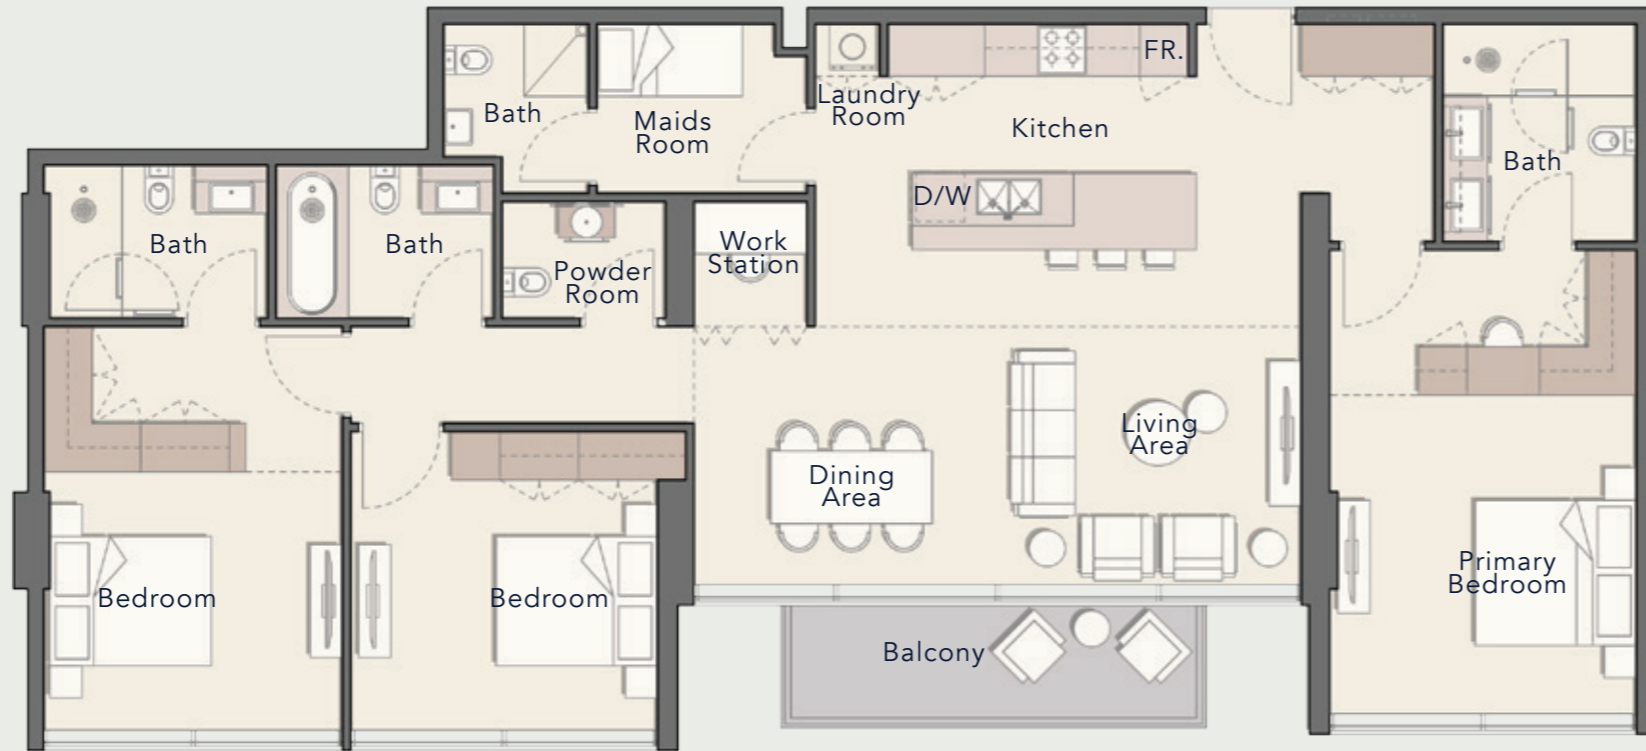

67.27 sq. ft

Total Living Area

1429.88 sq. ft

3 BEDROOM TYPE A

Internal Living Area

1605.33 sq. ft

Outdoor Living Area

65.44 sq. ft

Total Living Area

1670.77 sq. ft

3 BEDROOM
TYPE B

Internal Living Area

1671.64 sq. ft

Outdoor Living Area

89.99 sq. ft

Total Living Area