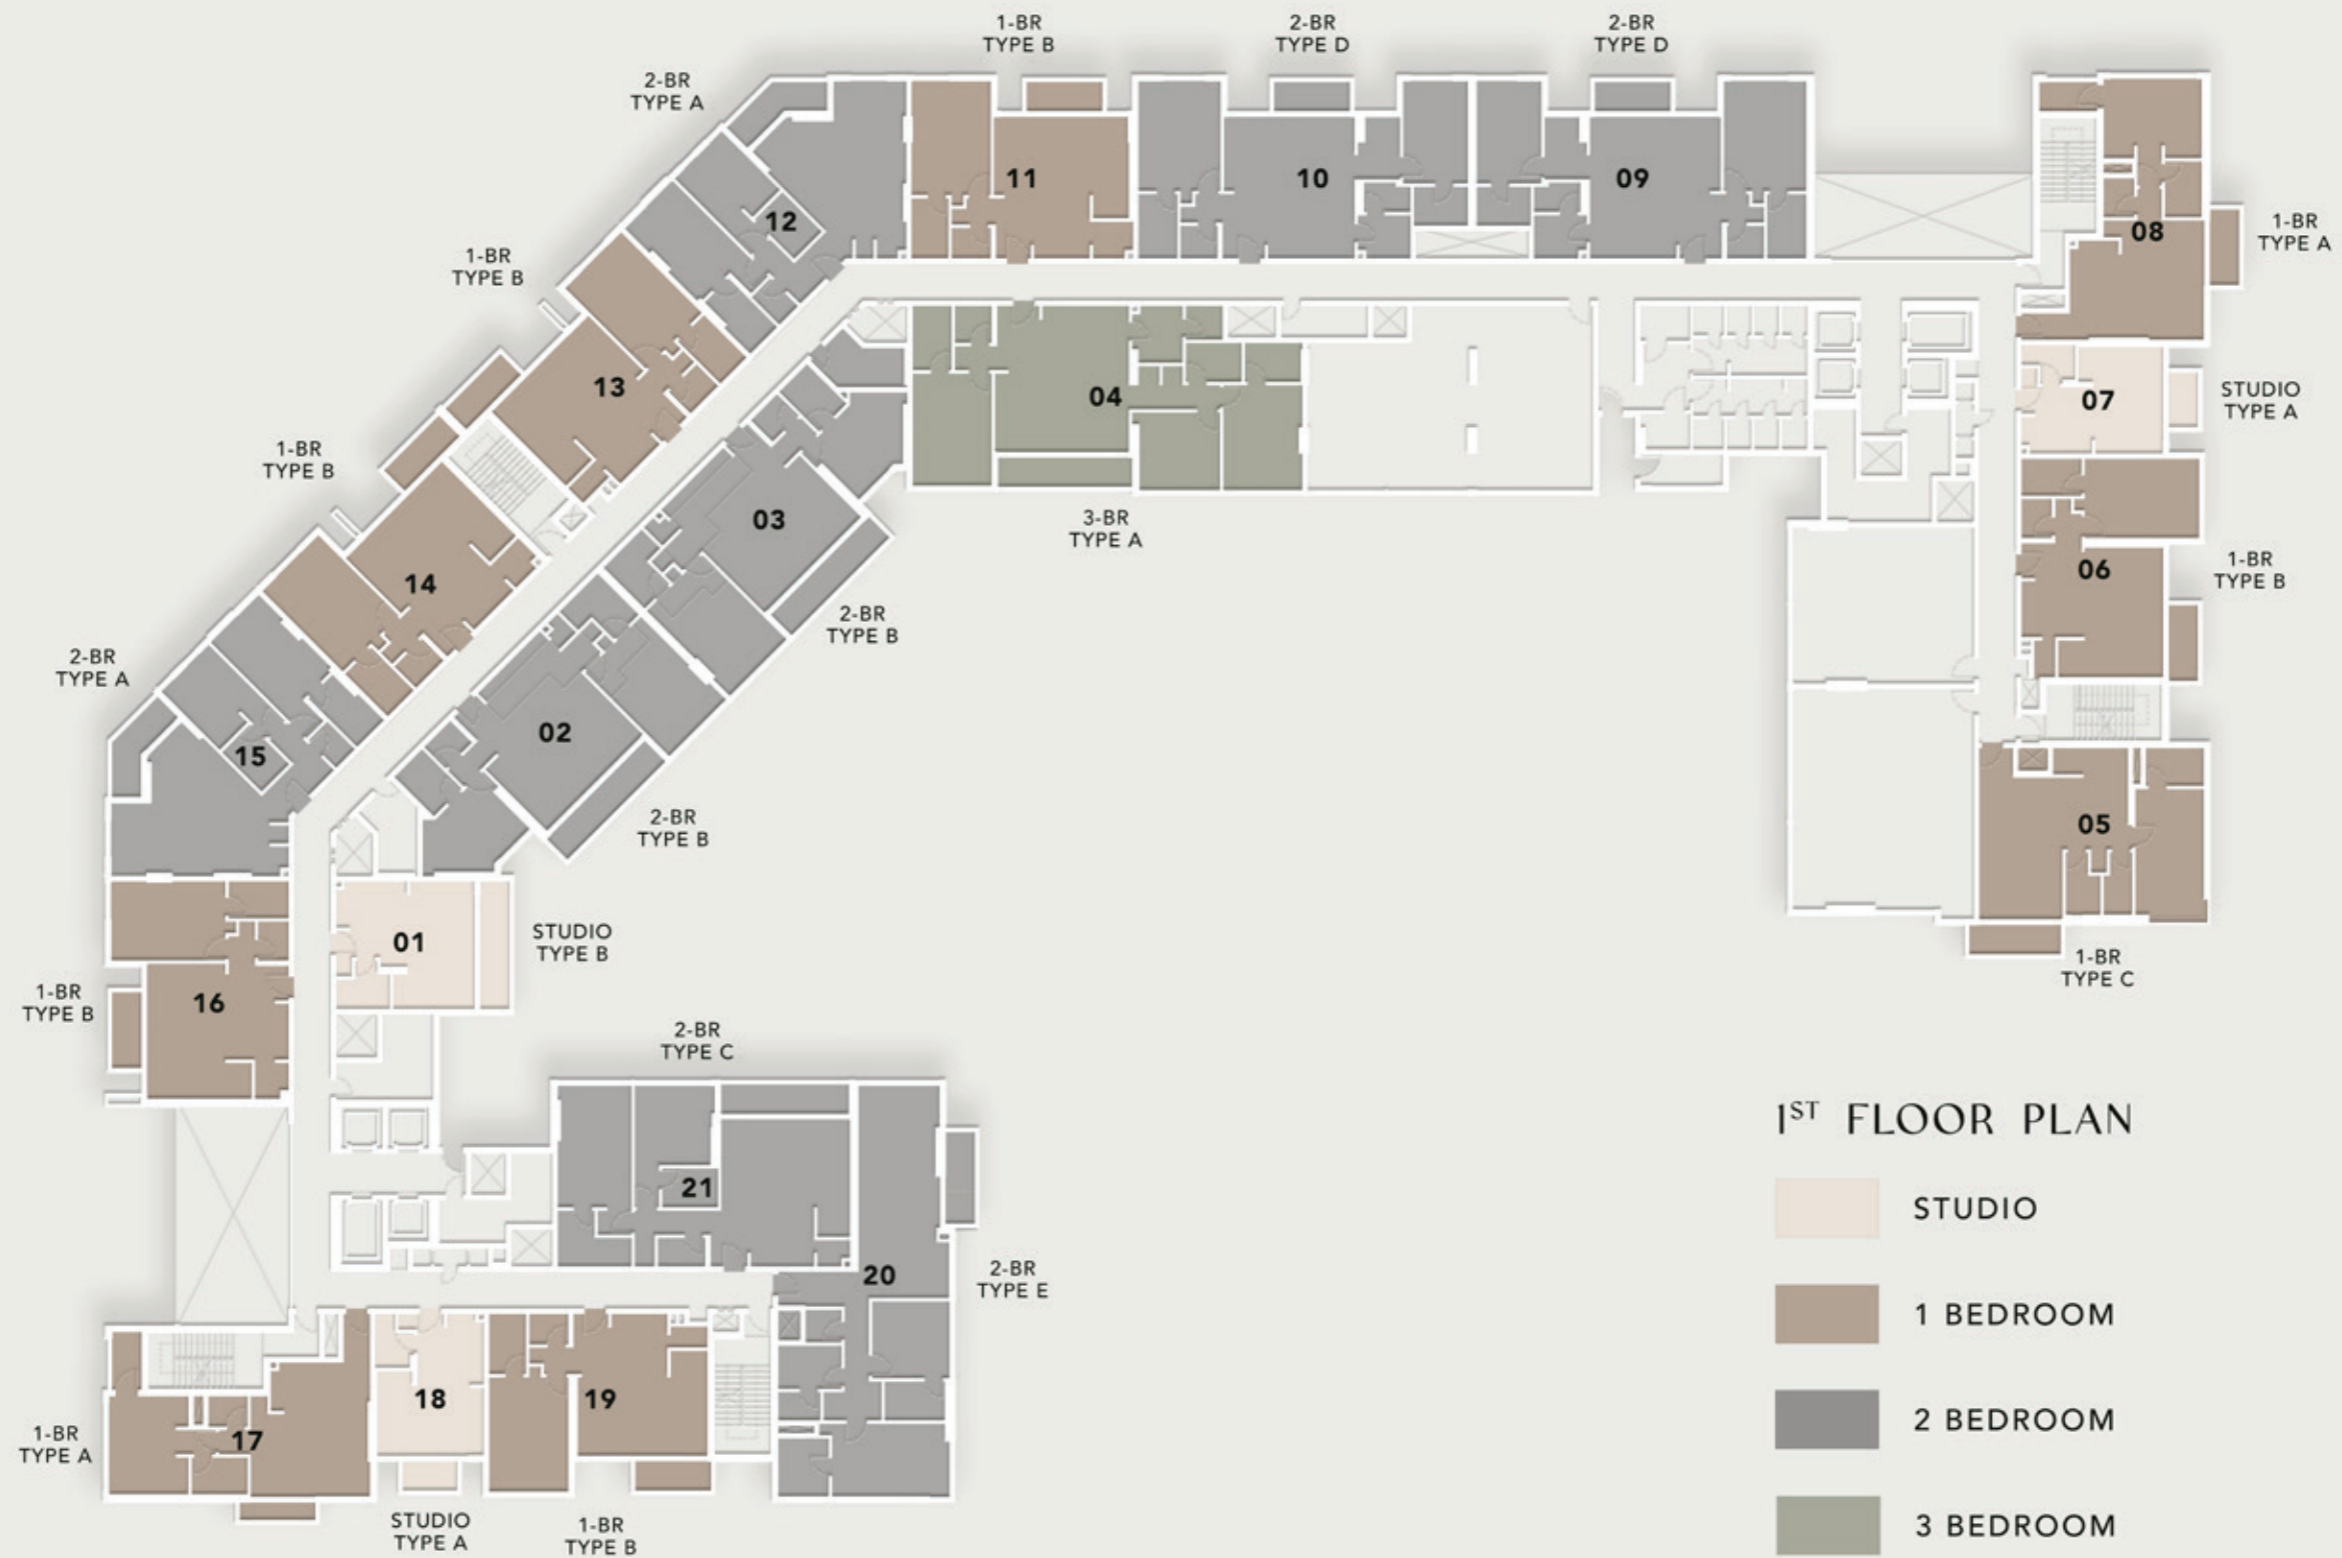

ARBOR
VIEW

A modern living room interior featuring a large window with white curtains, a contemporary dining table with white chairs, and a grey sofa. A large, semi-transparent white overlay is centered in the foreground, containing the text "FLOOR PLANS" in a white, sans-serif font. The room is brightly lit, and a modern chandelier hangs from the ceiling. In the background, there is a framed abstract painting and a decorative arrangement of white vases on a stone ledge.

FLOOR PLANS

2ND - 7TH FLOOR PLAN

- STUDIO
- 1 BEDROOM
- 2 BEDROOM
- 3 BEDROOM

STUDIO
TYPE A

Internal Living Area

403.65 sq. ft

Outdoor Living Area

48.22 sq. ft

Total Living Area

451.87 sq. ft

STUDIO
TYPE B

Internal Living Area
465.00 sq. ft

Outdoor Living Area
48.22 sq. ft

Total Living Area
513.22 sq. ft

1 BEDROOM
TYPE A

Internal Living Area

1761.62 sq. ft