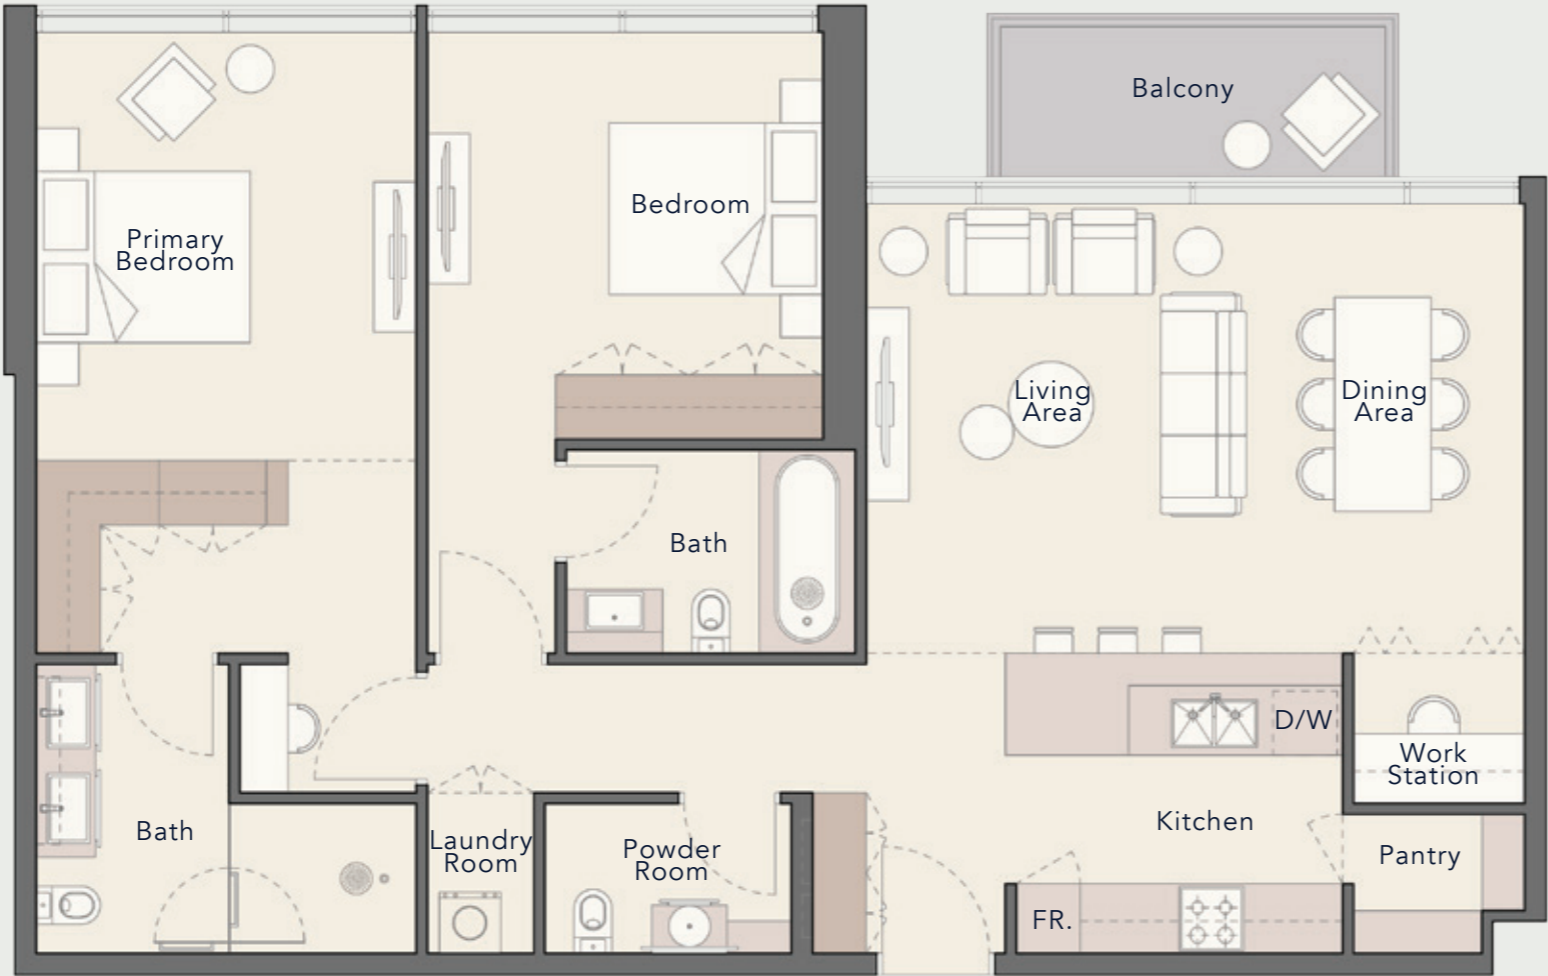

ARBOR
VIEW

A modern living room interior featuring a large window with white curtains, a contemporary dining table with white chairs, and a grey sofa. A large, semi-transparent white overlay is centered in the foreground, containing the text "FLOOR PLANS" in a white, sans-serif font. The room is brightly lit, and a modern chandelier hangs from the ceiling. In the background, there is a framed abstract painting and a decorative arrangement of white vases on a stone ledge.

Total Living Area

1204.59 sq. ft

2 BEDROOM
TYPE B

Internal Living Area

1188.98 sq. ft

Outdoor Living Area

65.44 sq. ft

Total Living Area

1254.43 sq. ft

2 BEDROOM
TYPE C

Internal Living Area
1232.36 sq. ft

Outdoor Living Area
65.44 sq. ft

Total Living Area
1297.80 sq. ft

2 BEDROOM
TYPE D

Internal Living Area

1293.28 sq. ft