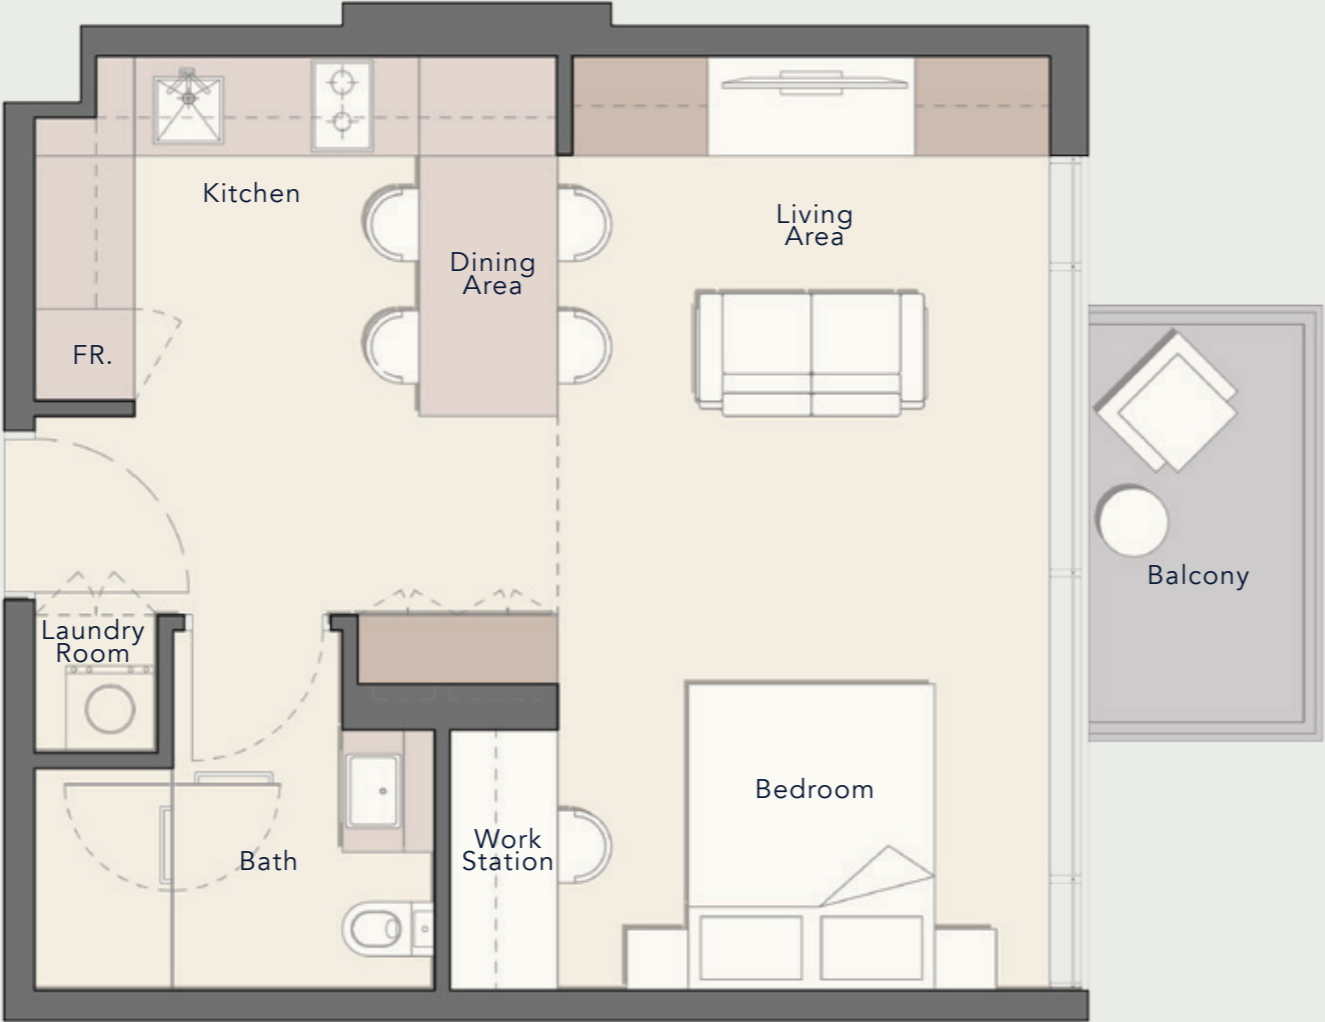

ARBOR
VIEW

A modern living room interior featuring a large window with white curtains, a contemporary dining table with white chairs, and a grey sofa. A large, semi-transparent white overlay is centered in the foreground, containing the text "FLOOR PLANS" in a white, sans-serif font. The room is brightly lit, and a modern chandelier hangs from the ceiling. In the background, there is a framed abstract painting and a decorative arrangement of white vases on a stone ledge.

FLOOR PLANS

2ND - 7TH FLOOR PLAN

- STUDIO
- 1 BEDROOM
- 2 BEDROOM
- 3 BEDROOM

STUDIO
TYPE A

Internal Living Area

403.65 sq. ft

Outdoor Living Area

48.22 sq. ft

Total Living Area

451.87 sq. ft

STUDIO
TYPE B

Internal Living Area
465.00 sq. ft

Outdoor Living Area
48.22 sq. ft

Total Living Area
513.22 sq. ft

1 BEDROOM
TYPE A

Internal Living Area

795.02 sq. ft

Outdoor Living Area

98.17 sq. ft

Total Living Area

893.19 sq. ft

1 BEDROOM
TYPE B

Internal Living Area

880.92 sq. ft