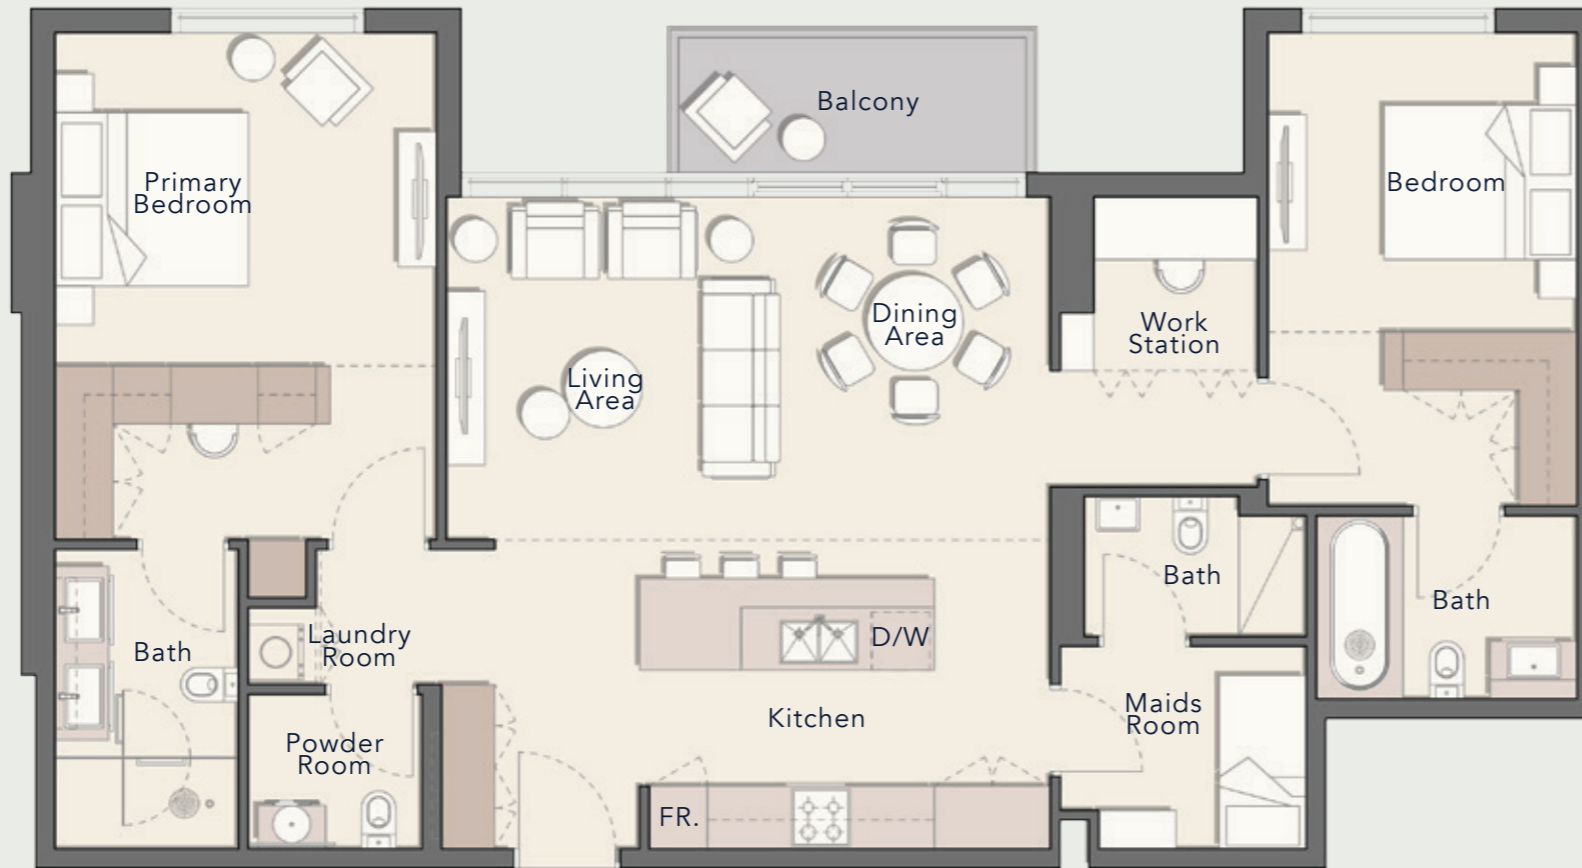

ARBOR
VIEW

A modern living room interior featuring a large window with white curtains, a contemporary dining table with white chairs, and a grey sofa. A large, semi-transparent white overlay is centered in the foreground, containing the text "FLOOR PLANS" in a white, sans-serif font. The room is brightly lit, and a modern chandelier hangs from the ceiling. In the background, there is a framed abstract painting and a decorative arrangement of white vases on a stone ledge.

Total Living Area

1204.59 sq. ft

2 BEDROOM
TYPE B

Internal Living Area

1188.98 sq. ft

Outdoor Living Area

65.44 sq. ft

Total Living Area

1254.43 sq. ft

2 BEDROOM
TYPE C

Internal Living Area
1232.36 sq. ft

Outdoor Living Area
65.44 sq. ft

Total Living Area
1297.80 sq. ft

2 BEDROOM
TYPE D

Internal Living Area

1293.28 sq. ft

67.27 sq. ft

Total Living Area

1429.88 sq. ft

3 BEDROOM TYPE A

Internal Living Area

1605.33 sq. ft

Outdoor Living Area

65.44 sq. ft