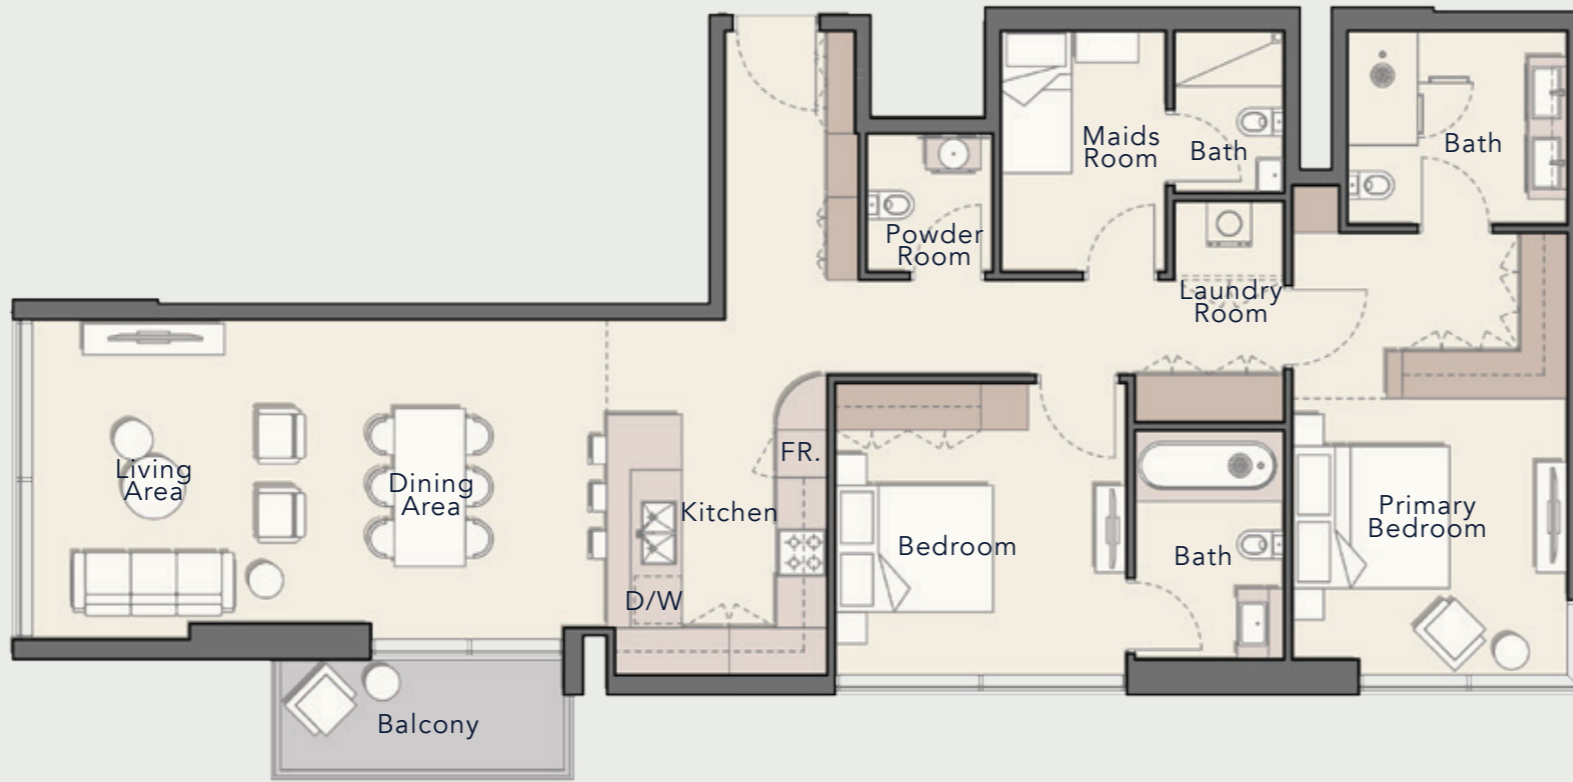

Outdoor Living Area

66.41 sq. ft

Total Living Area

1359.70 sq. ft

2 BEDROOM
TYPE E

Internal Living Area

1362.60 sq. ft

Outdoor Living Area

67.27 sq. ft

Total Living Area

1429.88 sq. ft

3 BEDROOM TYPE A

Internal Living Area

1605.33 sq. ft

Outdoor Living Area

65.44 sq. ft