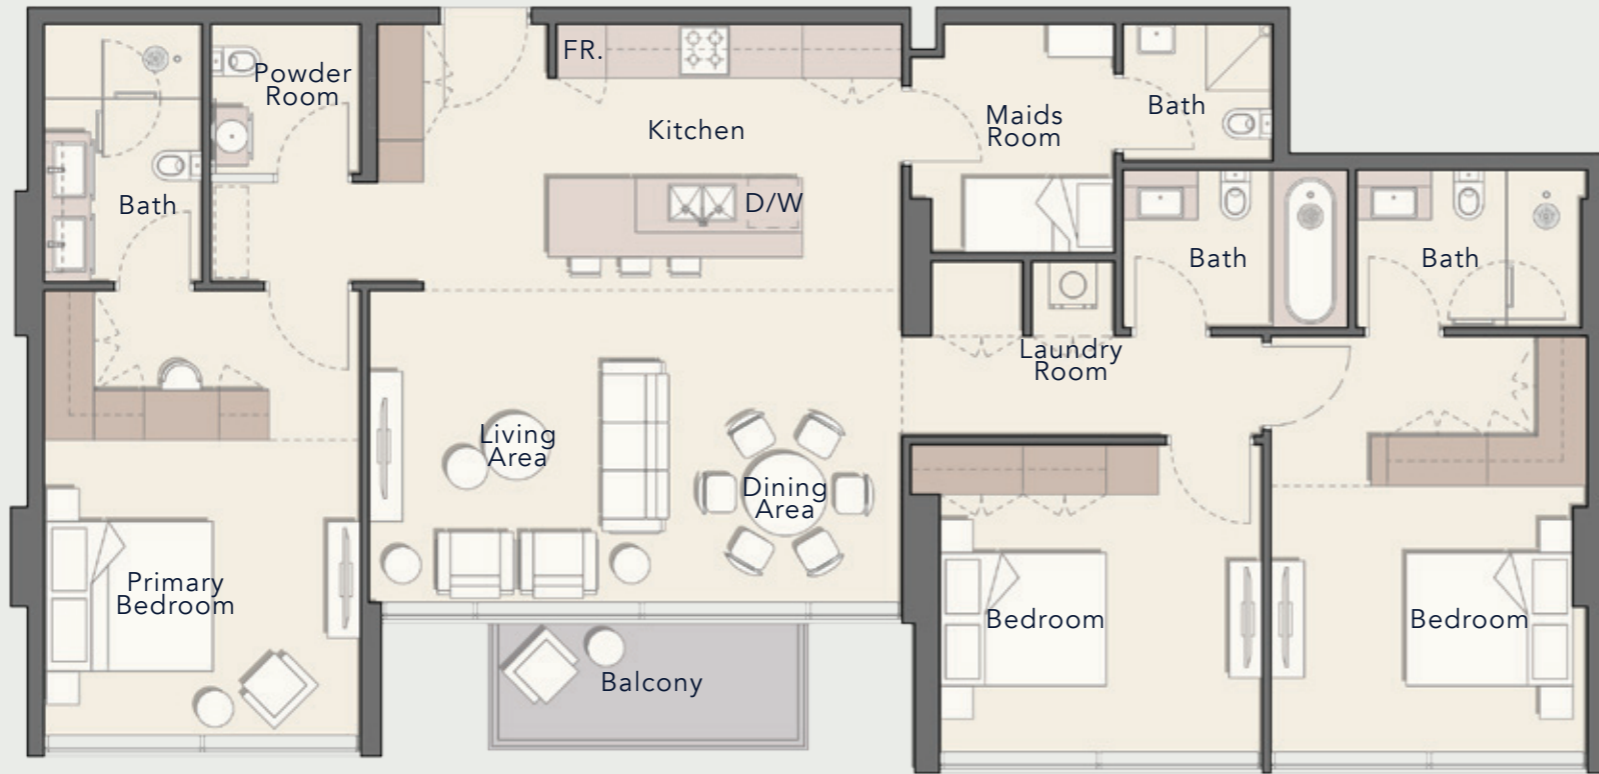

Outdoor Living Area

66.41 sq. ft

Total Living Area

1359.70 sq. ft

2 BEDROOM
TYPE E

Internal Living Area

1362.60 sq. ft

Outdoor Living Area

67.27 sq. ft

Total Living Area

1429.88 sq. ft

3 BEDROOM TYPE A

Internal Living Area

1605.33 sq. ft

Outdoor Living Area

65.44 sq. ft

Total Living Area

1670.77 sq. ft

3 BEDROOM
TYPE B

Internal Living Area

1671.64 sq. ft

Outdoor Living Area

89.99 sq. ft

Total Living Area