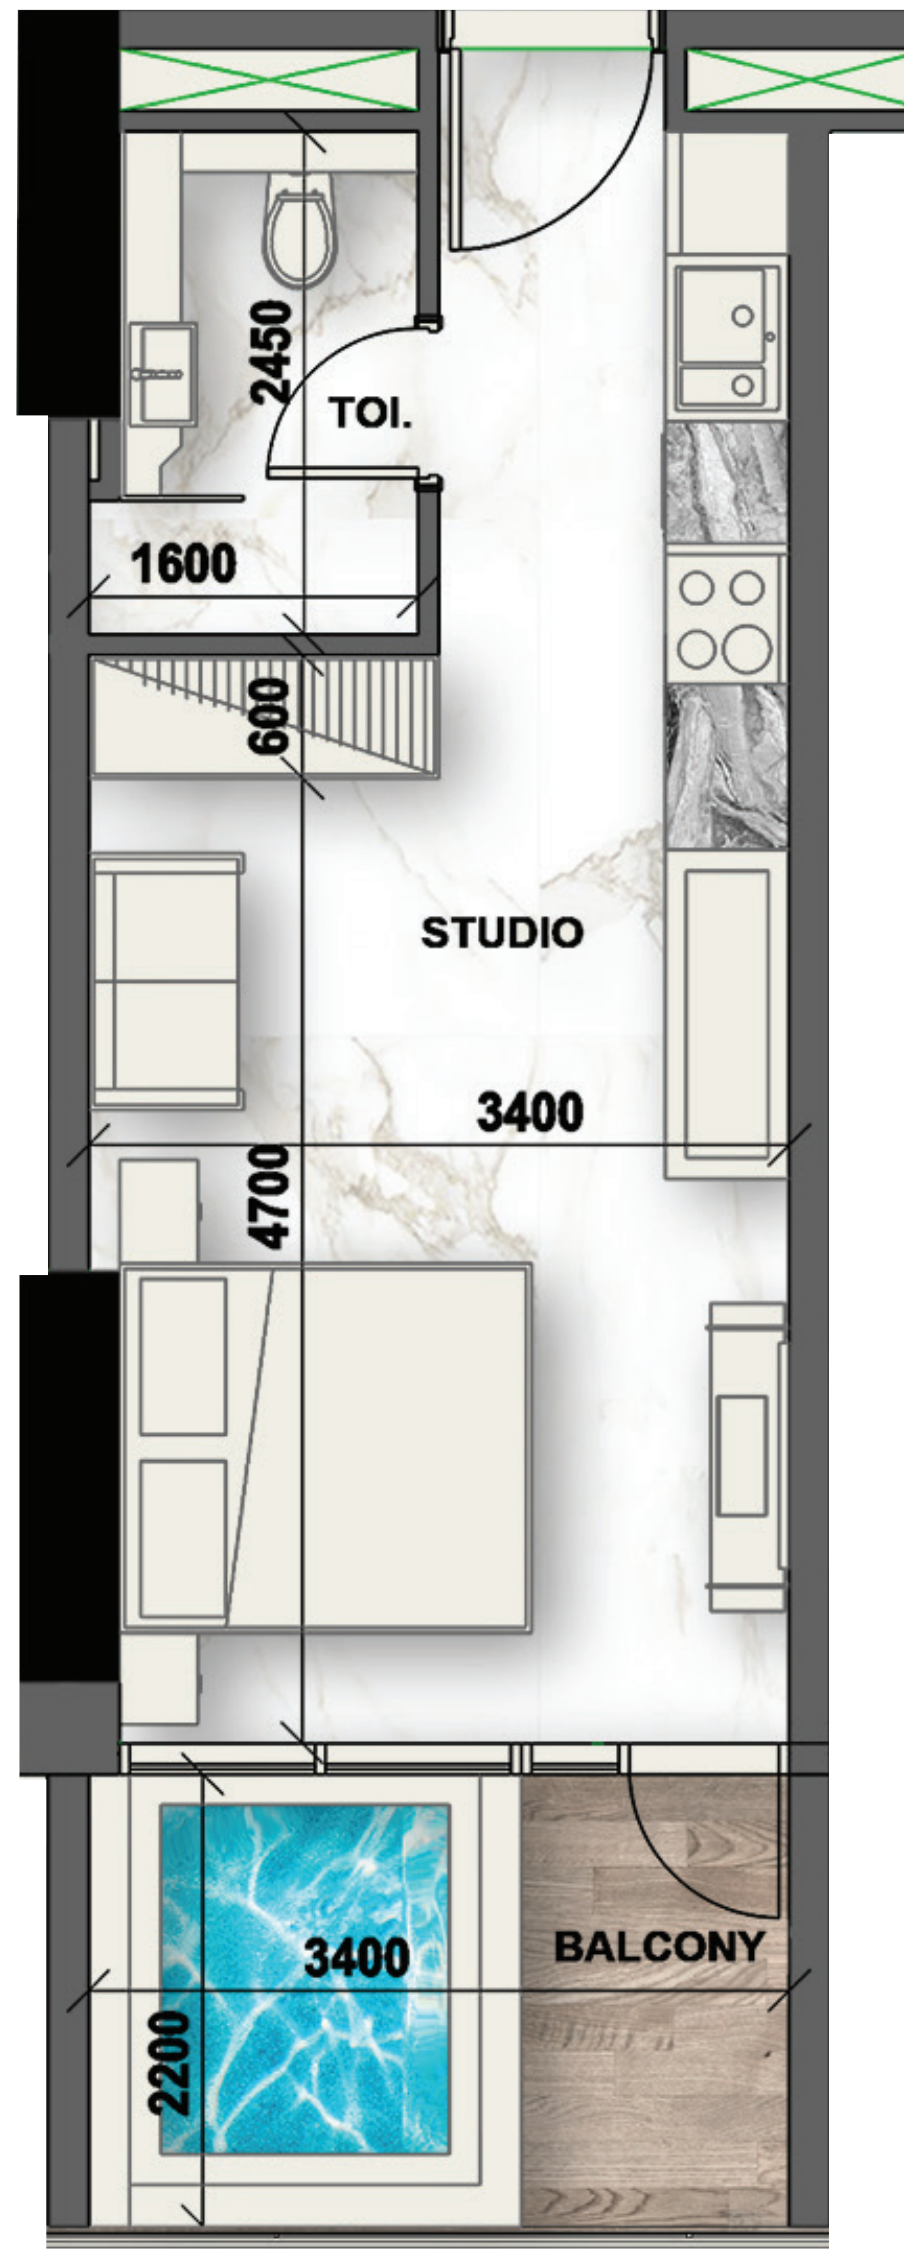

# FLOOR PLANS

Peace Lagoons

Studio Apartment

One Bedroom Apartment

Two Bedroom Apartment

*Peace Lagoons*  
by Peace Homes

8-TYPICAL FLOOR  
1 - 200

DUBAI ALAIN ROAD

S - Number Of Units typical Floor		
Name	TOTAL	
2ND FLOOR	1BHK	384
	2BHK	128
	STUDIO	448
Grand total:		960