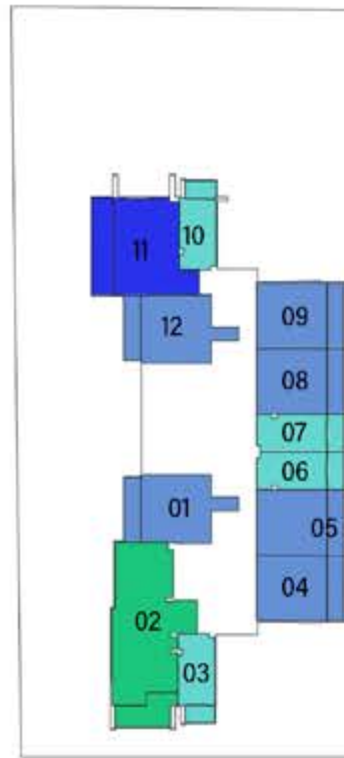

UNITS in VIEWZ 2 :

FLOOR :	UNIT Nos :
2 - 21 (Typ)	(203) to (2103)

FEATURES : Pool Office

FLOOR : 2 - 21 (Typ)

VIEWZ 1

VIEWZ 2

FLOOR : 24 - 35 (Typ)

VIEWZ 1

UNITS in VIEWZ 2 :

FLOOR :	UNIT Nos :
2 - 21 (Typ)	(206) (213) to (2106) (2113)
24 - 35 (Typ)	(2405) (2412) to (3505) (3512)

FEATURES : Pool

Ground Floor

VIEWZ 1

VIEWZ 2

Floor 2 to 21 (Typ)

VIEWZ 1

VIEWZ 2

- RETAIL
- STUDIO
- 1 BEDROOM
- 2 BEDROOM
- 3 BEDROOM

Floor 23

VIEWZ 1

VIEWZ 2

Floor 24 to 35 (Typ)

VIEWZ 1

VIEWZ 2