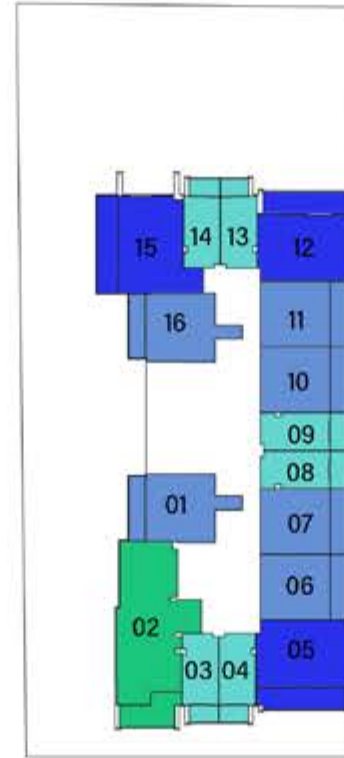

UNITS in VIEWZ 2 :	
FLOOR :	UNIT Nos :
2 - 21 (Typ)	(207-208)(211-212) to (2107-2108)(2111-2112)
23	(2304-2305) (2308-2309)
24 - 35 (Typ)	(2406-2407) (2410-2411) to (3506-3507) (3510-3511)

FEATURES : Office

UNITS in VIEWZ 2 :

FLOOR :	UNIT Nos :
2 - 21 (Typ)	(203) to (2103)

FEATURES : Pool Office

FLOOR : 2 - 21 (Typ)

VIEWZ 1

VIEWZ 2

FLOOR : 24 - 35 (Typ)

VIEWZ 1

UNITS in VIEWZ 2 :

FLOOR :	UNIT Nos :
2 - 21 (Typ)	(206) (213) to (2106) (2113)
24 - 35 (Typ)	(2405) (2412) to (3505) (3512)

FEATURES : Pool

Ground Floor

VIEWZ 1

VIEWZ 2

Floor 2 to 21 (Typ)

VIEWZ 1

VIEWZ 2

- RETAIL
- STUDIO
- 1 BEDROOM
- 2 BEDROOM
- 3 BEDROOM

Floor 23

VIEWZ 1

VIEWZ 2

Floor 24 to 35 (Typ)

VIEWZ 1

VIEWZ 2