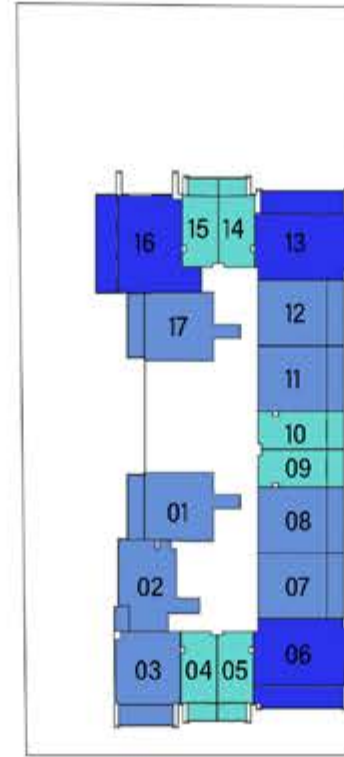

UNITS in VIEWZ 2 :	
FLOOR :	UNIT Nos :
2 - 21 (Typ)	(207-208)(211-212) to (2107-2108)(2111-2112)
23	(2304-2305) (2308-2309)
24 - 35 (Typ)	(2406-2407) (2410-2411) to (3506-3507) (3510-3511)

FEATURES : Office

UNITS in VIEWZ 2 :

FLOOR :	UNIT Nos :
2 - 21 (Typ)	(203) to (2103)

FEATURES : Pool Office

FLOOR : 2 - 21 (Typ)

VIEWZ 1

VIEWZ 2

FLOOR : 24 - 35 (Typ)

VIEWZ 1

UNITS in VIEWZ 2 :

FLOOR :	UNIT Nos :
2 - 21 (Typ)	(206) (213) to (2106) (2113)
24 - 35 (Typ)	(2405) (2412) to (3505) (3512)

FEATURES : Pool

Ground Floor

VIEWZ 1

VIEWZ 2

Floor 2 to 21 (Typ)

VIEWZ 1

VIEWZ 2

- RETAIL
- STUDIO
- 1 BEDROOM
- 2 BEDROOM
- 3 BEDROOM

Floor 23

VIEWZ 1

VIEWZ 2

Floor 24 to 35 (Typ)

VIEWZ 1

VIEWZ 2