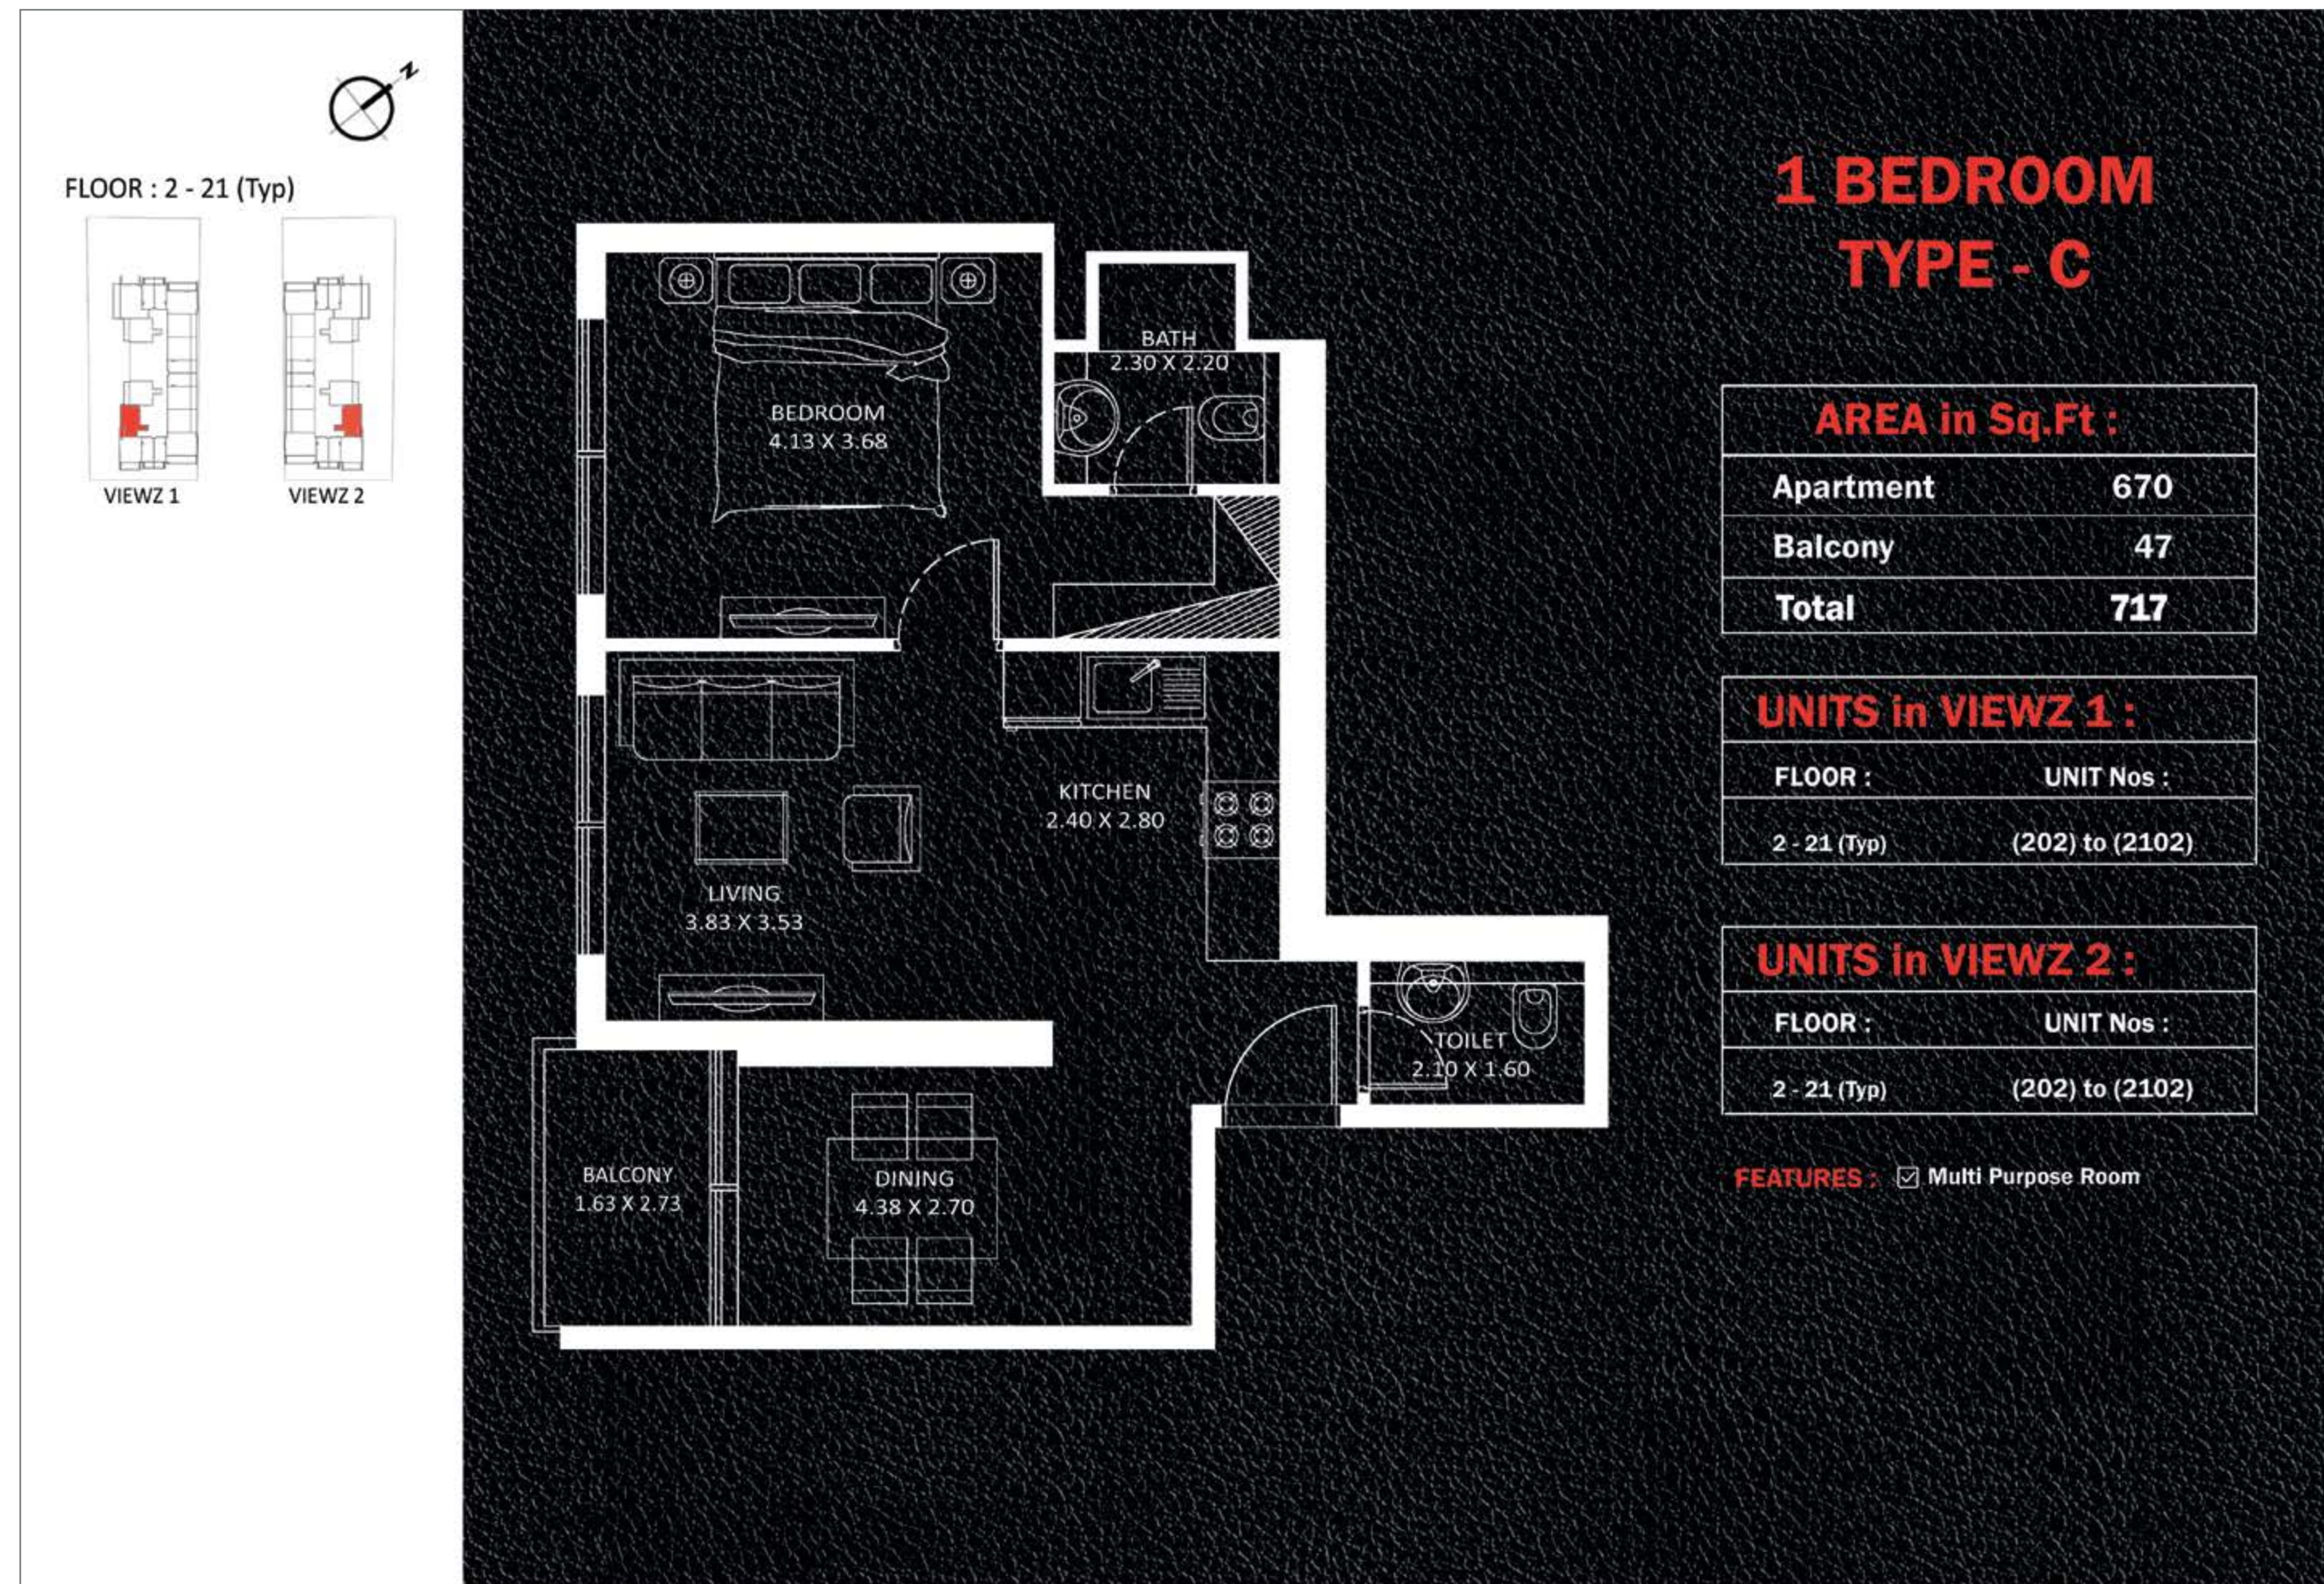

UNITS in VIEWZ 2 :	
FLOOR :	UNIT Nos :
2 - 21 (Typ)	(204-205) (#209-#210) (214-215) to (2104-2105) (#2109-#2110) (2114-2115)
23	(2303) (#2306-#2307) (2310)
24 - 35 (Typ)	(2403-2404) (#2408-#2409) (2413-2414) to (3503-3504) (#3508-#3509) (3513-3514)

UNITS in VIEWZ 2 :	
FLOOR :	UNIT Nos :
2 - 21 (Typ)	(207-208)(211-212) to (2107-2108)(2111-2112)
23	(2304-2305) (2308-2309)
24 - 35 (Typ)	(2406-2407) (2410-2411) to (3506-3507) (3510-3511)

FEATURES : Office

UNITS in VIEWZ 2 :

FLOOR :	UNIT Nos :
2 - 21 (Typ)	(203) to (2103)

FEATURES : Pool Office

FLOOR : 2 - 21 (Typ)

VIEWZ 1

VIEWZ 2

FLOOR : 24 - 35 (Typ)

VIEWZ 1

VIEWZ 2

- RETAIL
- STUDIO
- 1 BEDROOM
- 2 BEDROOM
- 3 BEDROOM

Floor 23

VIEWZ 1

VIEWZ 2

Floor 24 to 35 (Typ)

VIEWZ 1

VIEWZ 2