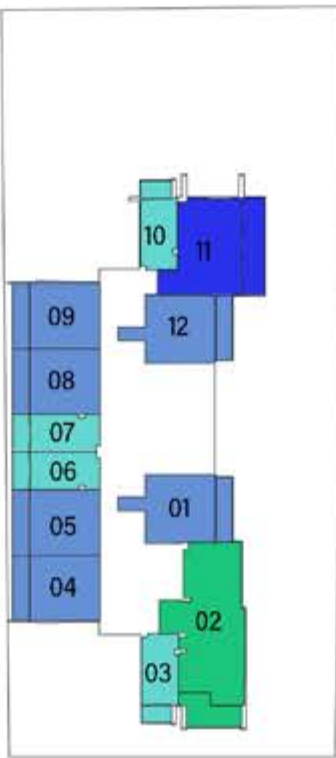

UNITS in VIEWZ 2 :	
FLOOR :	UNIT Nos :
2 - 21 (Typ)	(207-208)(211-212) to (2107-2108)(2111-2112)
23	(2304-2305) (2308-2309)
24 - 35 (Typ)	(2406-2407) (2410-2411) to (3506-3507) (3510-3511)

FEATURES : Office

UNITS in VIEWZ 2 :

FLOOR :	UNIT Nos :
2 - 21 (Typ)	(203) to (2103)

FEATURES : Pool Office

FLOOR : 2 - 21 (Typ)

VIEWZ 1

VIEWZ 2

FLOOR : 24 - 35 (Typ)

VIEWZ 1

UNITS in VIEWZ 2 :

FLOOR :	UNIT Nos :
2 - 21 (Typ)	(206) (213) to (2106) (2113)
24 - 35 (Typ)	(2405) (2412) to (3505) (3512)

FEATURES : Pool

Ground Floor

VIEWZ 1

VIEWZ 2

Floor 2 to 21 (Typ)

VIEWZ 1

VIEWZ 2

- RETAIL
- STUDIO
- 1 BEDROOM
- 2 BEDROOM
- 3 BEDROOM

Floor 23

VIEWZ 1

VIEWZ 2

Floor 24 to 35 (Typ)

VIEWZ 1

VIEWZ 2