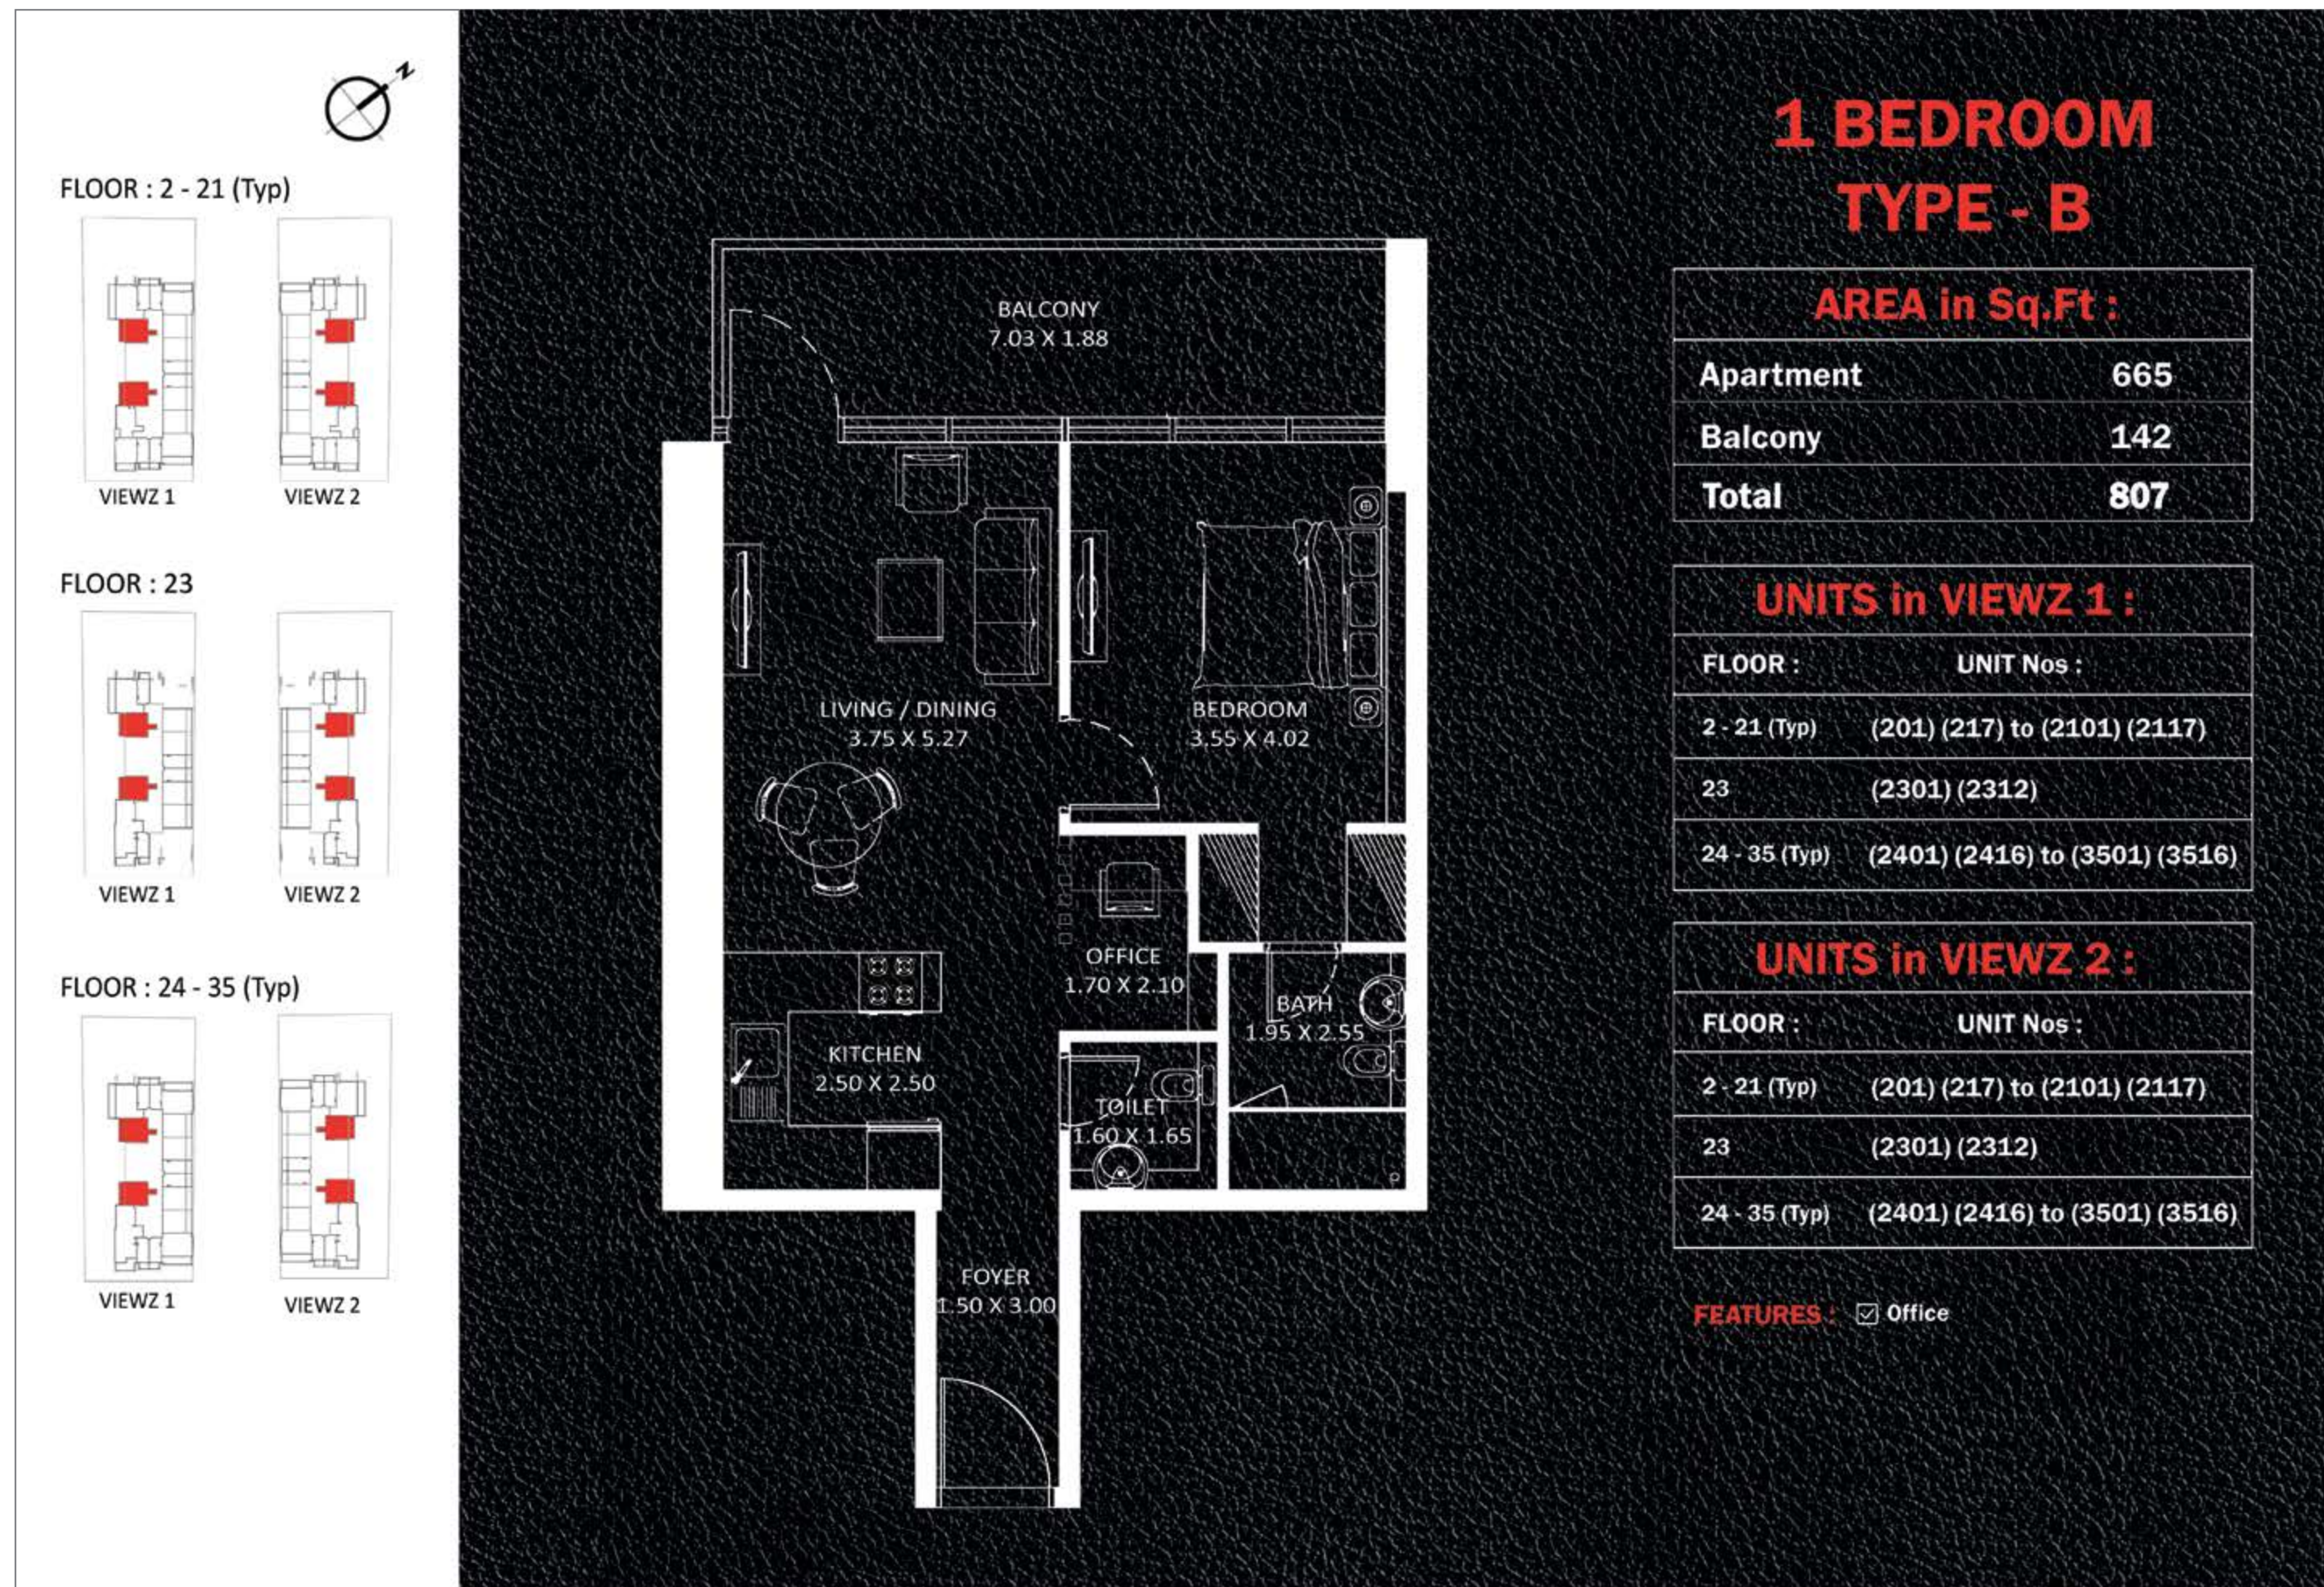

Balcony Area in 84 Sq.Ft

FLOOR : 2 - 21 (Typ)

VIEWZ 1 VIEWZ 2

FLOOR : 23

VIEWZ 1 VIEWZ 2

FLOOR : 24 - 35 (Typ)

VIEWZ 1 VIEWZ 2

1 BEDROOM TYPE - A

UNITS in VIEWZ 2 :	
FLOOR :	UNIT Nos :
2 - 21 (Typ)	(207-208)(211-212) to (2107-2108)(2111-2112)
23	(2304-2305) (2308-2309)
24 - 35 (Typ)	(2406-2407) (2410-2411) to (3506-3507) (3510-3511)

FEATURES : Office

UNITS in VIEWZ 2 :

FLOOR :	UNIT Nos :
2 - 21 (Typ)	(203) to (2103)

FEATURES : Pool Office

FLOOR : 2 - 21 (Typ)

VIEWZ 1

VIEWZ 2

FLOOR : 24 - 35 (Typ)

VIEWZ 1

VIEWZ 2

- RETAIL
- STUDIO
- 1 BEDROOM
- 2 BEDROOM
- 3 BEDROOM

Floor 23

VIEWZ 1

VIEWZ 2

Floor 24 to 35 (Typ)

VIEWZ 1

VIEWZ 2