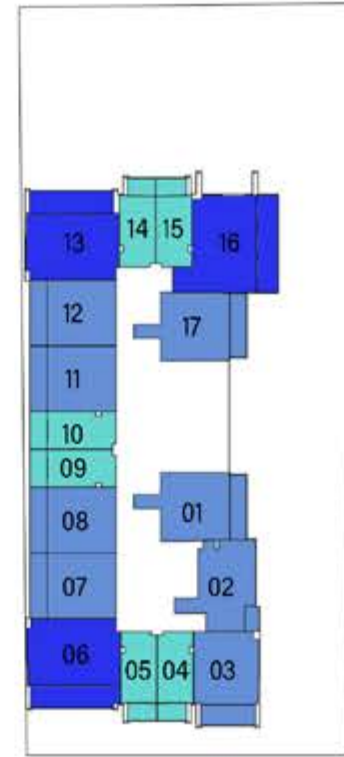

UNITS in VIEWZ 2 :	
FLOOR :	UNIT Nos :
2 - 21 (Typ)	(207-208)(211-212) to (2107-2108)(2111-2112)
23	(2304-2305) (2308-2309)
24 - 35 (Typ)	(2406-2407) (2410-2411) to (3506-3507) (3510-3511)

FEATURES : Office

UNITS in VIEWZ 2 :

FLOOR :	UNIT Nos :
2 - 21 (Typ)	(203) to (2103)

FEATURES : Pool Office

FLOOR : 2 - 21 (Typ)

VIEWZ 1

VIEWZ 2

FLOOR : 24 - 35 (Typ)

VIEWZ 1

UNITS in VIEWZ 2 :

FLOOR :	UNIT Nos :
2 - 21 (Typ)	(206) (213) to (2106) (2113)
24 - 35 (Typ)	(2405) (2412) to (3505) (3512)

FEATURES : Pool

Ground Floor

VIEWZ 1

VIEWZ 2

Floor 2 to 21 (Typ)

VIEWZ 1

VIEWZ 2

- RETAIL
- STUDIO
- 1 BEDROOM
- 2 BEDROOM
- 3 BEDROOM

Floor 23

VIEWZ 1

VIEWZ 2

Floor 24 to 35 (Typ)

VIEWZ 1

VIEWZ 2