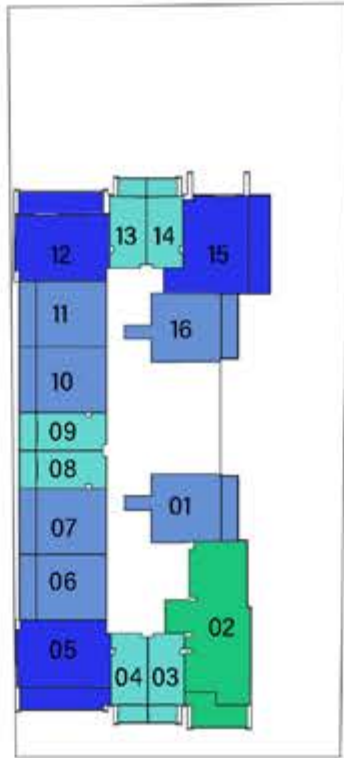

UNITS in VIEWZ 2 :	
FLOOR :	UNIT Nos :
2 - 21 (Typ)	(207-208)(211-212) to (2107-2108)(2111-2112)
23	(2304-2305) (2308-2309)
24 - 35 (Typ)	(2406-2407) (2410-2411) to (3506-3507) (3510-3511)

FEATURES : Office

UNITS in VIEWZ 2 :

FLOOR :	UNIT Nos :
2 - 21 (Typ)	(203) to (2103)

FEATURES : Pool Office

FLOOR : 2 - 21 (Typ)

VIEWZ 1

VIEWZ 2

FLOOR : 24 - 35 (Typ)

VIEWZ 1

UNITS in VIEWZ 2 :

FLOOR :	UNIT Nos :
2 - 21 (Typ)	(206) (213) to (2106) (2113)
24 - 35 (Typ)	(2405) (2412) to (3505) (3512)

FEATURES : Pool

Ground Floor

VIEWZ 1

VIEWZ 2

Floor 2 to 21 (Typ)

VIEWZ 1

VIEWZ 2

- RETAIL
- STUDIO
- 1 BEDROOM
- 2 BEDROOM
- 3 BEDROOM

Floor 23

VIEWZ 1

VIEWZ 2

Floor 24 to 35 (Typ)

VIEWZ 1

VIEWZ 2