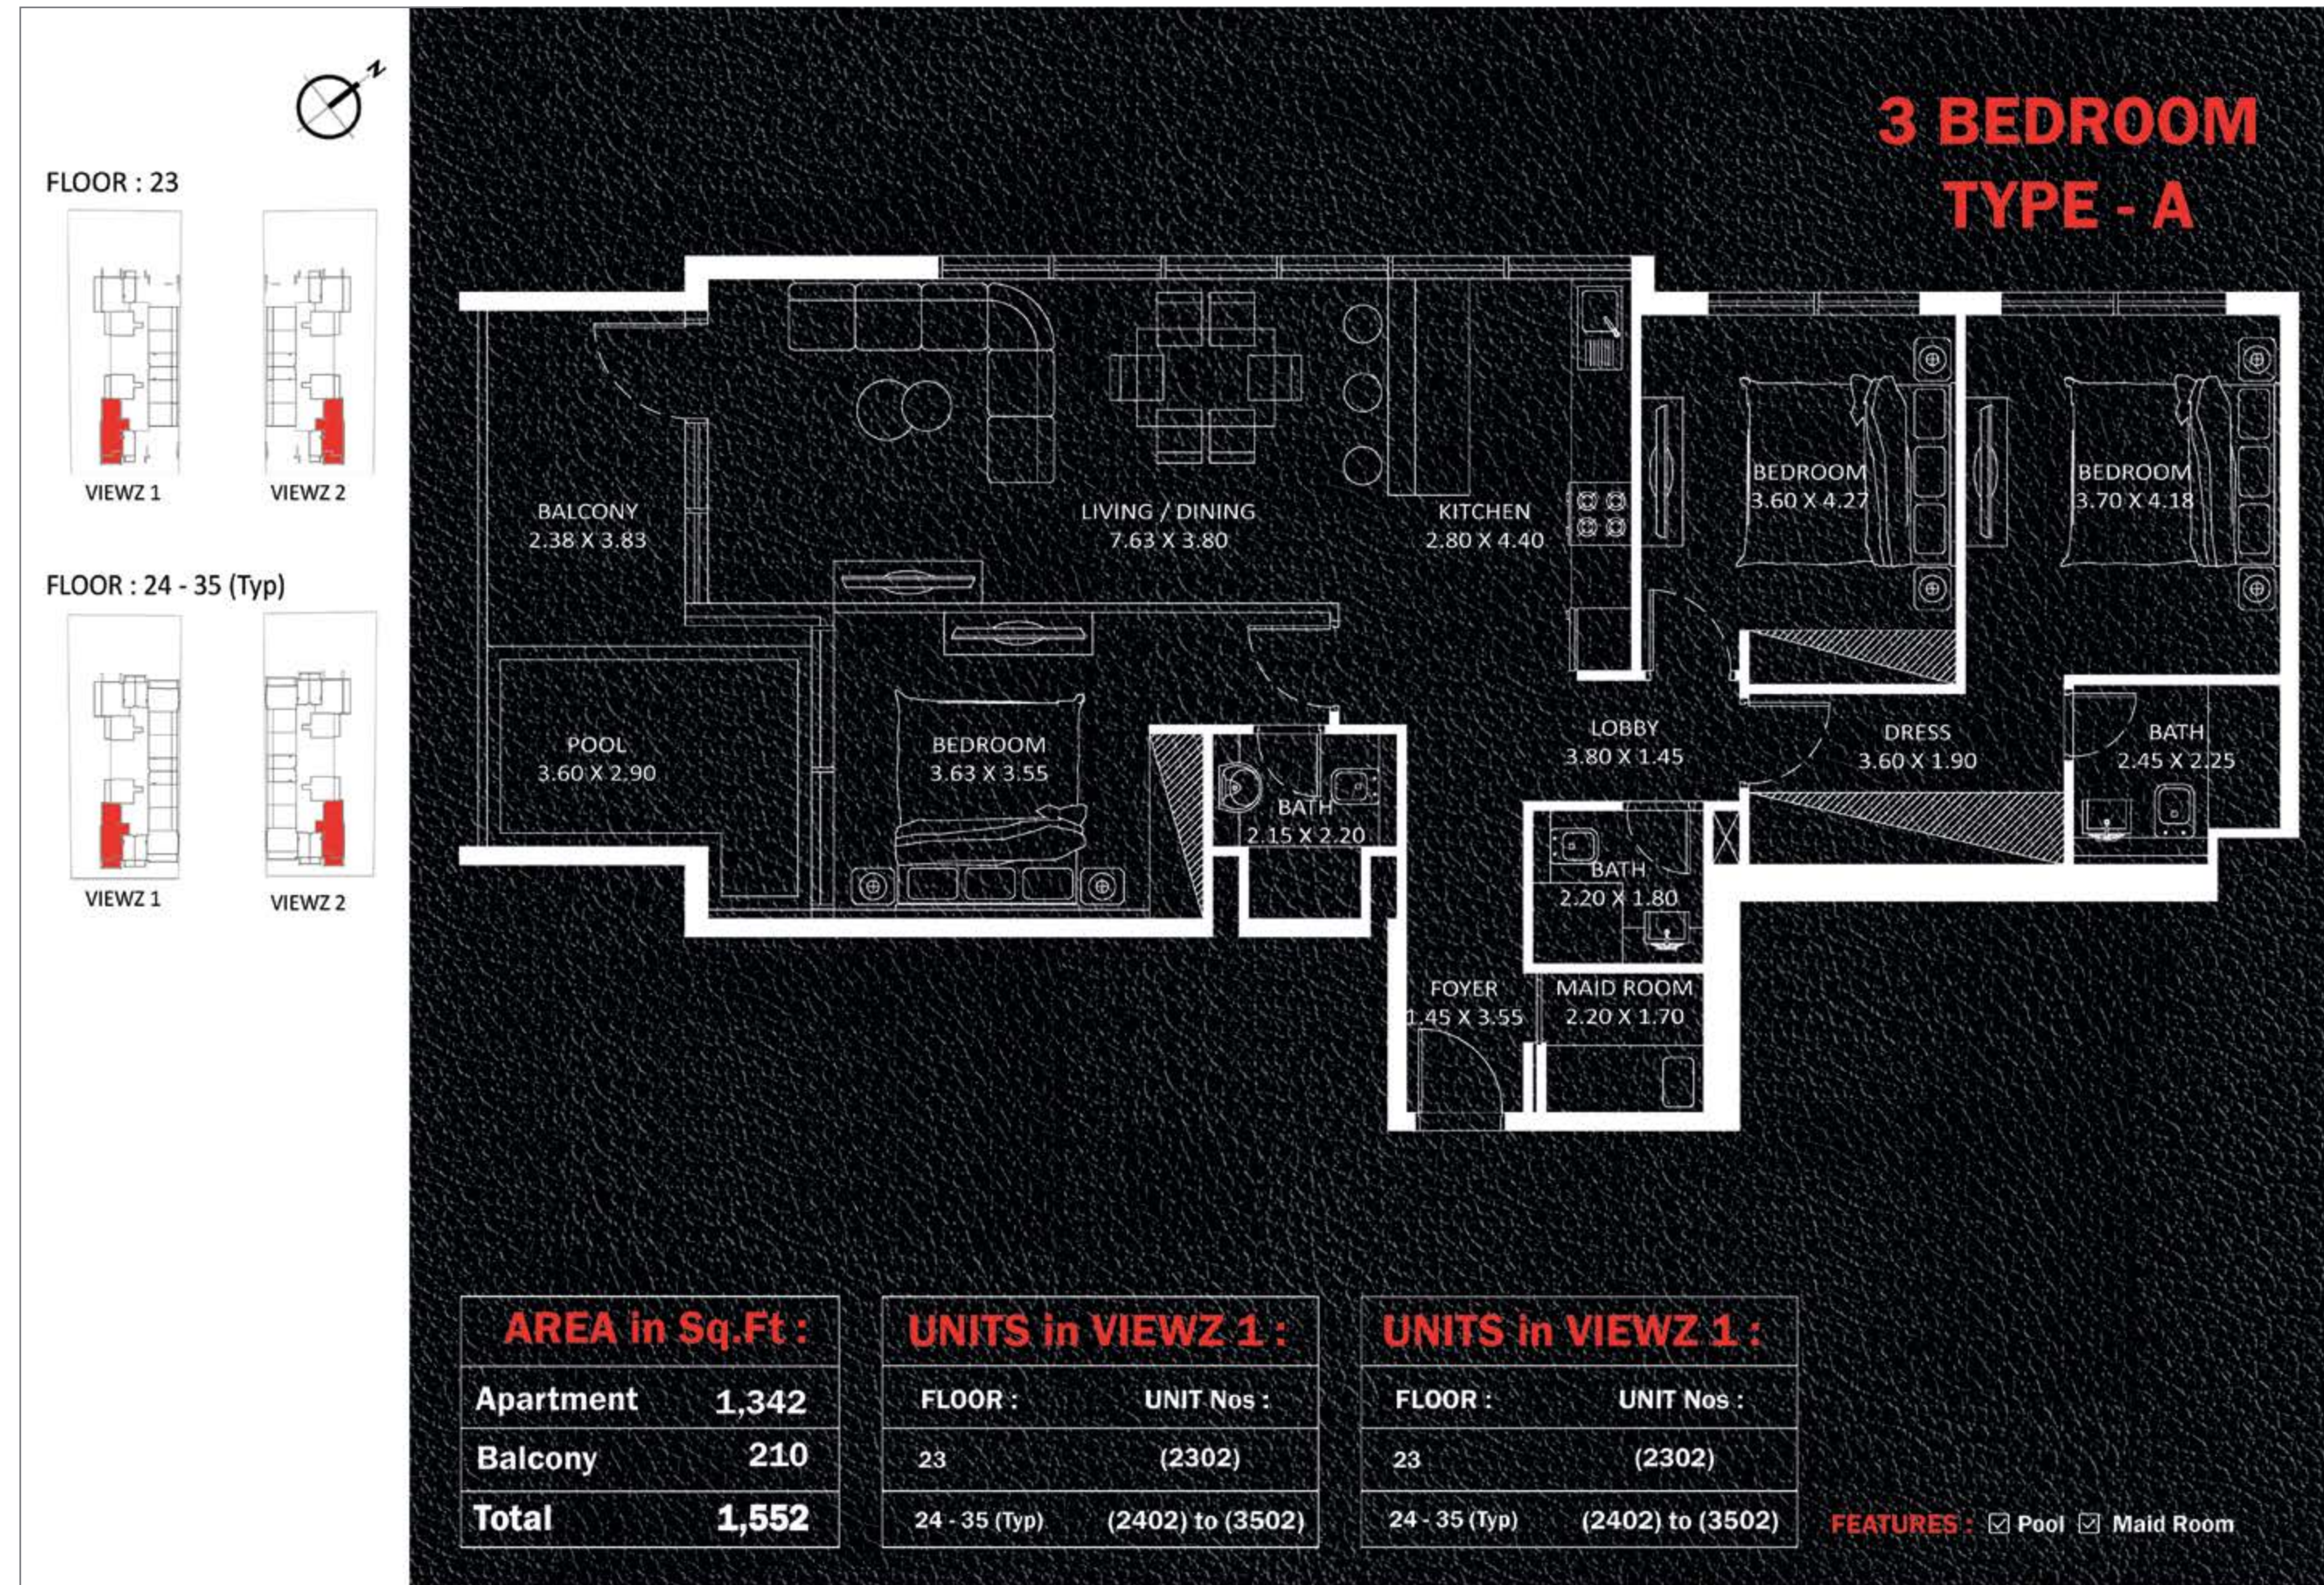

UNITS in VIEWZ 2 :

FLOOR :	UNIT Nos :
2 - 21 (Typ)	(203) to (2103)

FEATURES : Pool Office

FLOOR : 2 - 21 (Typ)

VIEWZ 1

VIEWZ 2

FLOOR : 24 - 35 (Typ)

VIEWZ 1

VIEWZ 2

2 BEDROOM TYPE - A

AREA in Sq.Ft :

Apartment	801
Balcony	250 to 260
Total	1,051 to 1,061

UNITS in VIEWZ 1 :

FLOOR :	UNIT Nos :
2 - 21 (Typ)	(206) (213) to (2106) (2113)
24 - 35 (Typ)	(2405) (2412) to (3505) (3512)

UNITS in VIEWZ 2 :

FLOOR :	UNIT Nos :
2 - 21 (Typ)	(206) (213) to (2106) (2113)
24 - 35 (Typ)	(2405) (2412) to (3505) (3512)

FEATURES : Pool

Ground Floor

VIEWZ 1

VIEWZ 2

Floor 2 to 21 (Typ)

VIEWZ 1

VIEWZ 2

- RETAIL
- STUDIO
- 1 BEDROOM
- 2 BEDROOM
- 3 BEDROOM

Floor 23

VIEWZ 1

VIEWZ 2

Floor 24 to 35 (Typ)

VIEWZ 1

VIEWZ 2