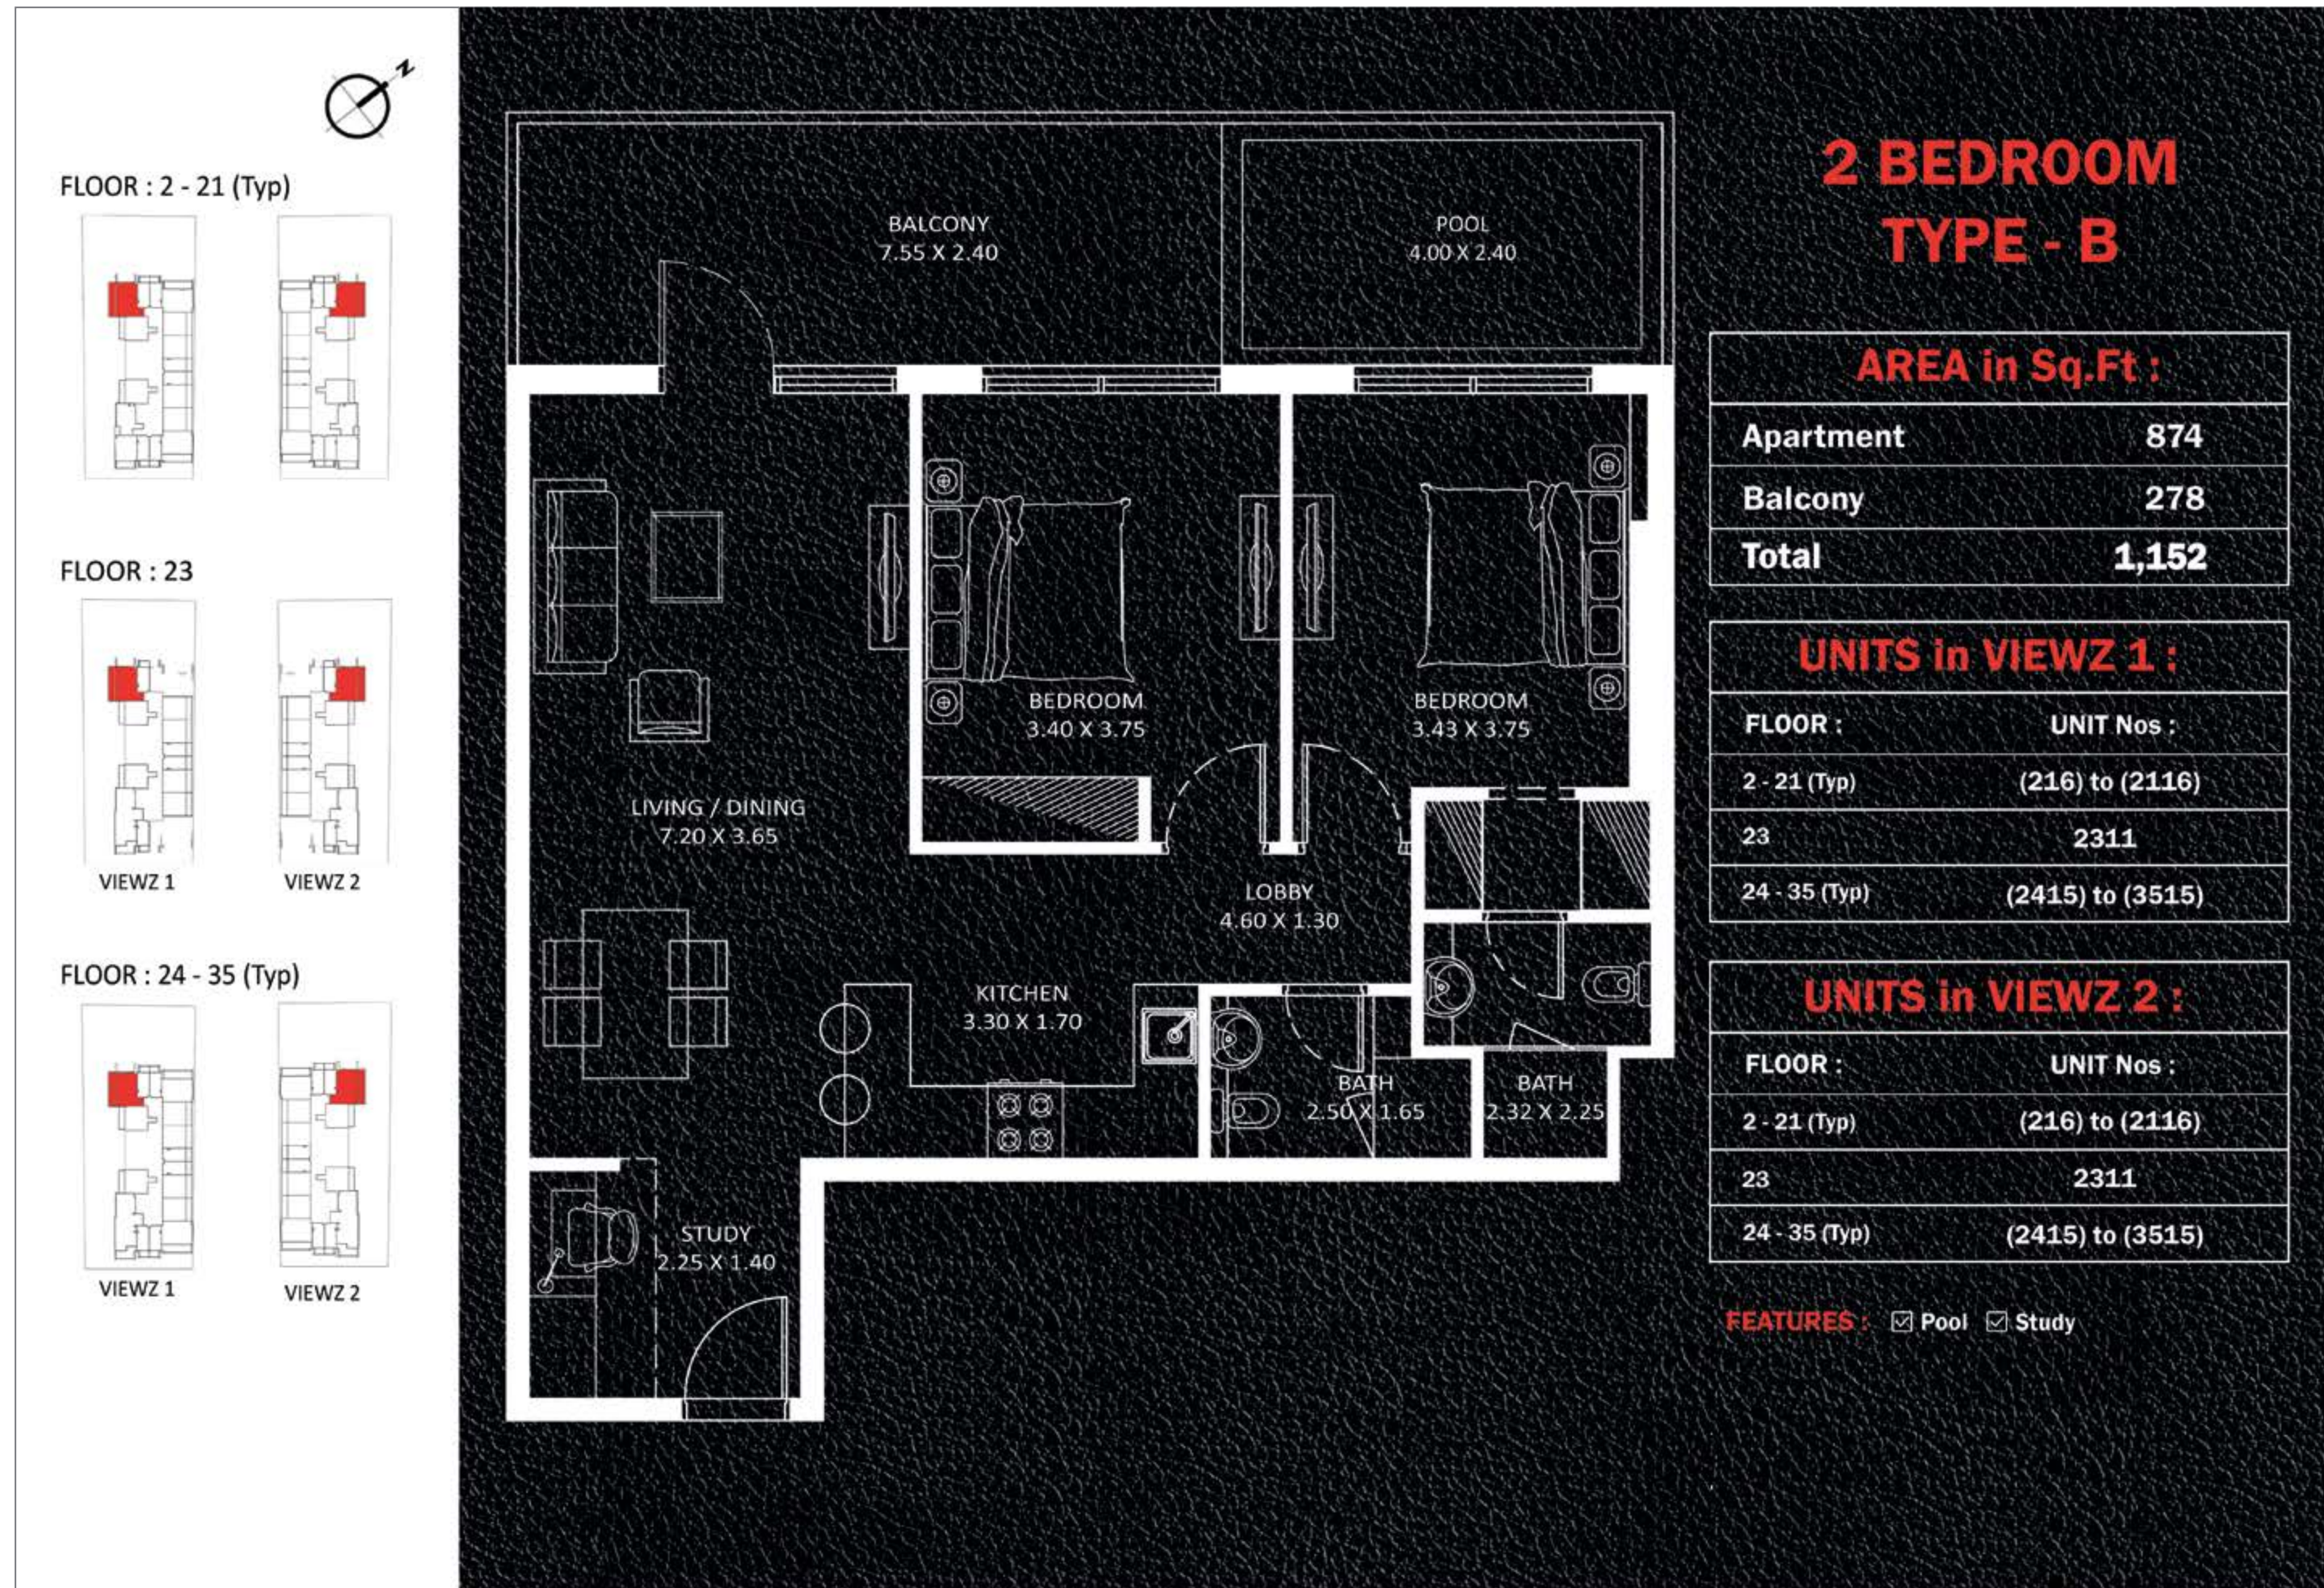

UNITS in VIEWZ 2 :

FLOOR :	UNIT Nos :
2 - 21 (Typ)	(203) to (2103)

FEATURES : Pool Office

FLOOR : 2 - 21 (Typ)

VIEWZ 1

VIEWZ 2

FLOOR : 24 - 35 (Typ)

VIEWZ 1

VIEWZ 2

2 BEDROOM TYPE - A

AREA in Sq.Ft :

Apartment	801
Balcony	250 to 260
Total	1,051 to 1,061

UNITS in VIEWZ 1 :

FLOOR :	UNIT Nos :
2 - 21 (Typ)	(206) (213) to (2106) (2113)
24 - 35 (Typ)	(2405) (2412) to (3505) (3512)

UNITS in VIEWZ 2 :

FLOOR :	UNIT Nos :
2 - 21 (Typ)	(206) (213) to (2106) (2113)
24 - 35 (Typ)	(2405) (2412) to (3505) (3512)

FEATURES : Pool

Ground Floor

VIEWZ 1

VIEWZ 2

Floor 2 to 21 (Typ)

VIEWZ 1

VIEWZ 2

- RETAIL
- STUDIO
- 1 BEDROOM
- 2 BEDROOM
- 3 BEDROOM

Floor 23

VIEWZ 1

VIEWZ 2

Floor 24 to 35 (Typ)

VIEWZ 1

VIEWZ 2