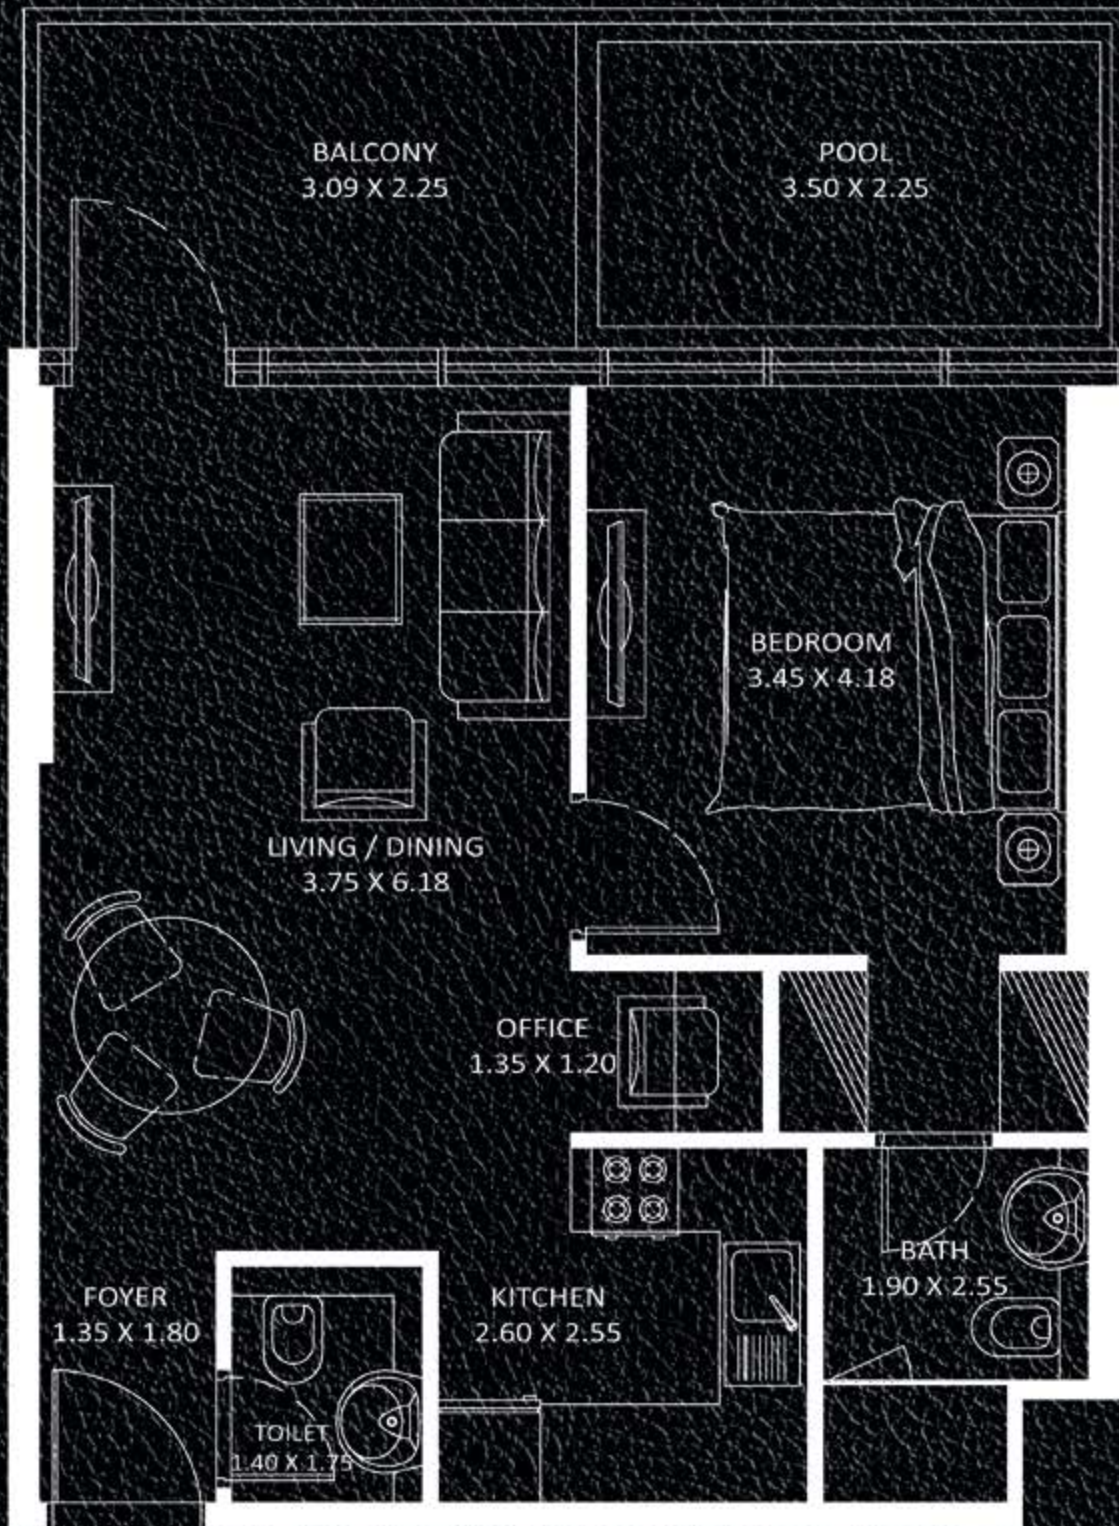

FLOOR : 2 - 21 (Typ)

VIEWZ 1

VIEWZ 2

PRESIDENTIAL SUITE TYPE - D

AREA in Sq.Ft :

Apartment	616
Balcony	147
Total	763

UNITS in VIEWZ 1 :

FLOOR :	UNIT Nos :
2 - 21 (Typ)	(203) to (2103)

UNITS in VIEWZ 2 :

FLOOR :	UNIT Nos :
2 - 21 (Typ)	(203) to (2103)

FEATURES : ☒ Pool ☒ Office

FLOOR : 2 - 21 (Typ)

VIEWZ 1

VIEWZ 2

FLOOR : 24 - 35 (Typ)

VIEWZ 1

VIEWZ 2