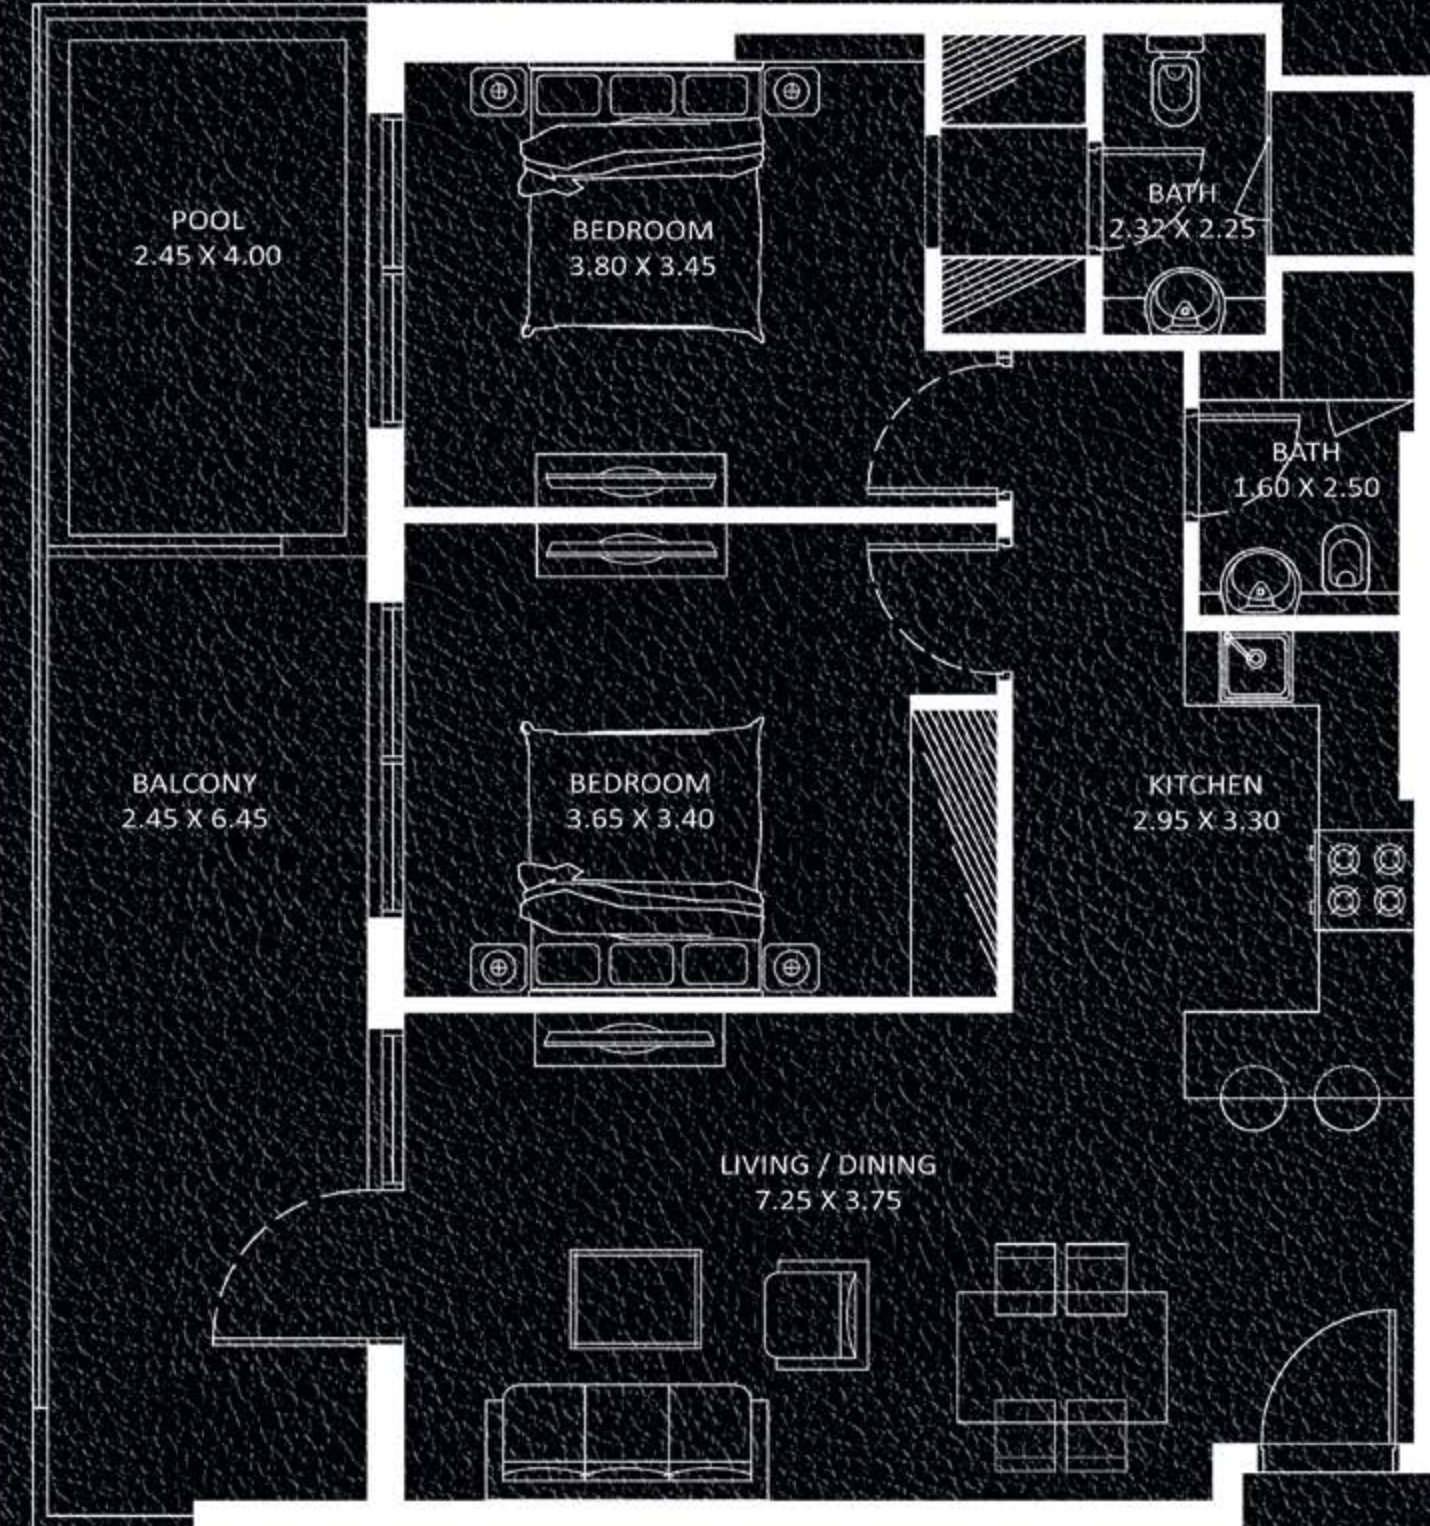

2 BEDROOM TYPE - A

AREA in Sq.Ft :

Apartment	801
Balcony	250 to 260
Total	1,051 to 1,061

UNITS in VIEWZ 1 :

FLOOR :	UNIT Nos :
2 - 21 (Typ)	(206) (213) to (2106) (2113)
24 - 35 (Typ)	(2405) (2412) to (3505) (3512)

UNITS in VIEWZ 2 :

FLOOR :	UNIT Nos :
2 - 21 (Typ)	(206) (213) to (2106) (2113)
24 - 35 (Typ)	(2405) (2412) to (3505) (3512)

FEATURES : ☒ Pool