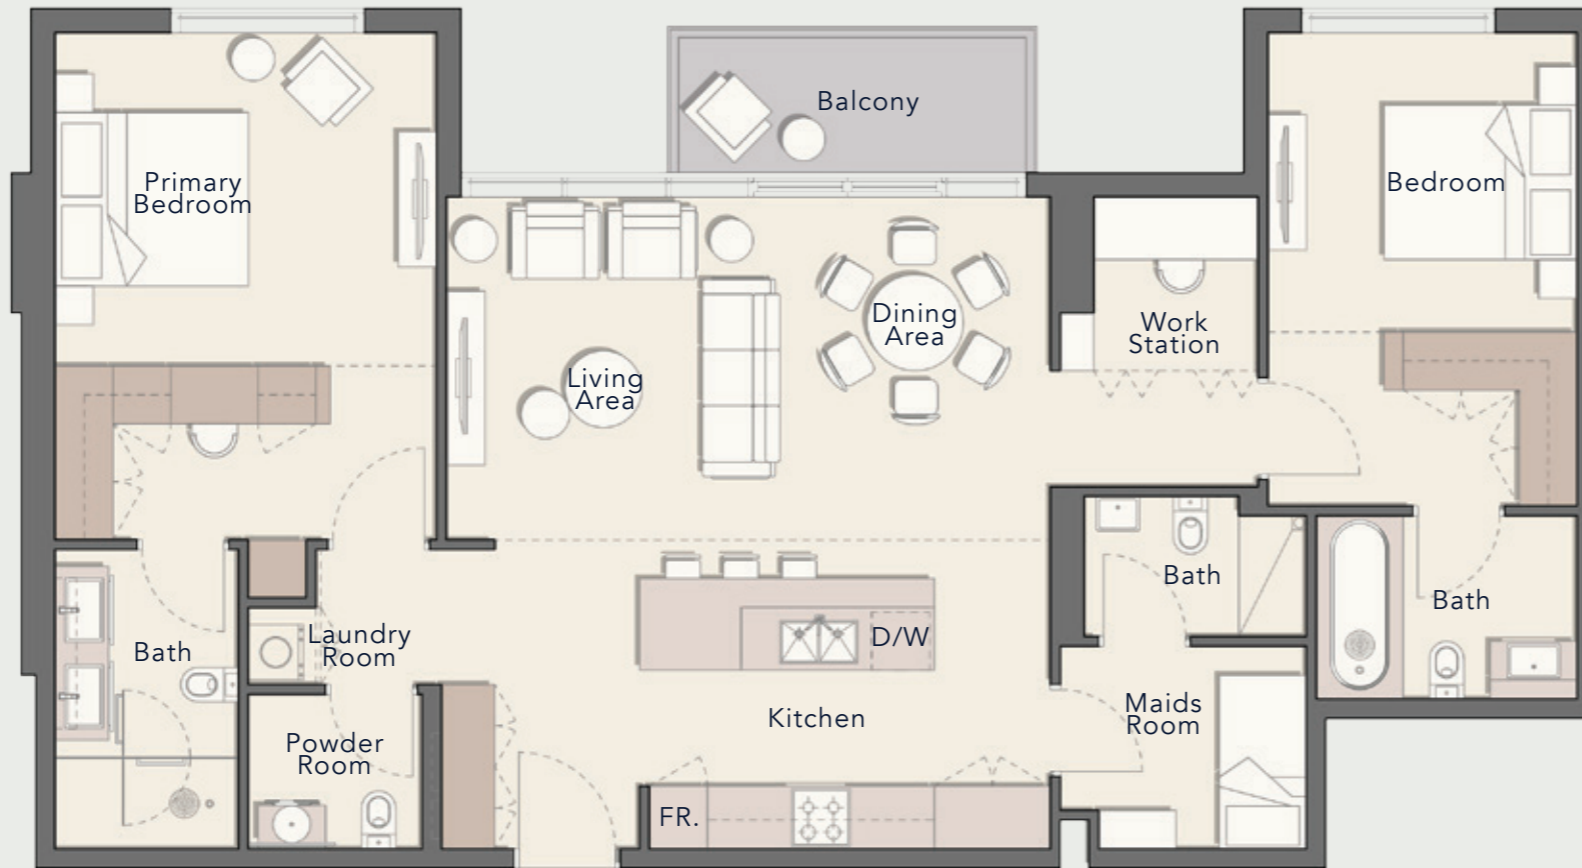

**2 BEDROOM**  
TYPE C

Internal Living Area

1232.36 sq. ft

Outdoor Living Area

65.44 sq. ft

Total Living Area

1297.80 sq. ft

**2 BEDROOM**  
TYPE D

Internal Living Area

1293.28 sq. ft

Outdoor Living Area

66.41 sq. ft

Total Living Area

1359.70 sq. ft

**2 BEDROOM**  
TYPE E

Internal Living Area