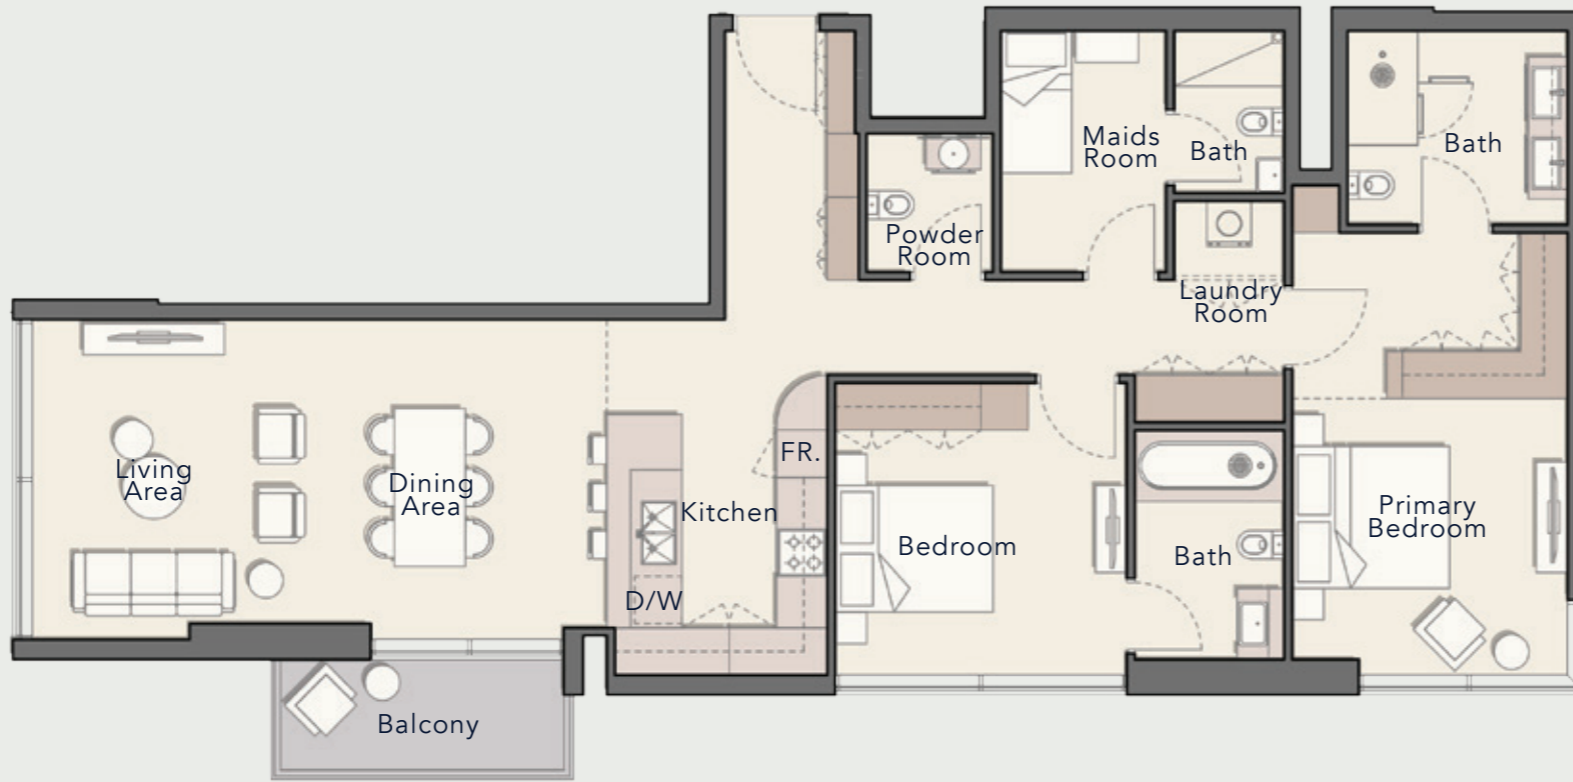

Internal Living Area

1293.28 sq. ft

Outdoor Living Area

66.41 sq. ft

Total Living Area

1359.70 sq. ft

**2 BEDROOM**  
TYPE E

Internal Living Area