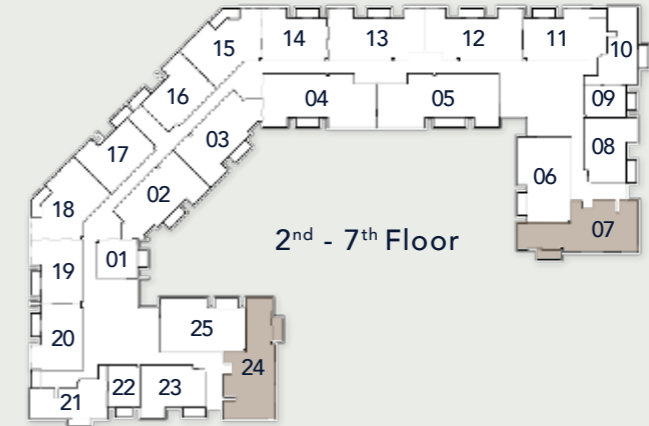

Internal Living Area

1293.28 sq. ft

Outdoor Living Area

66.41 sq. ft

Total Living Area

1359.70 sq. ft

**2 BEDROOM**  
TYPE E

Internal Living Area