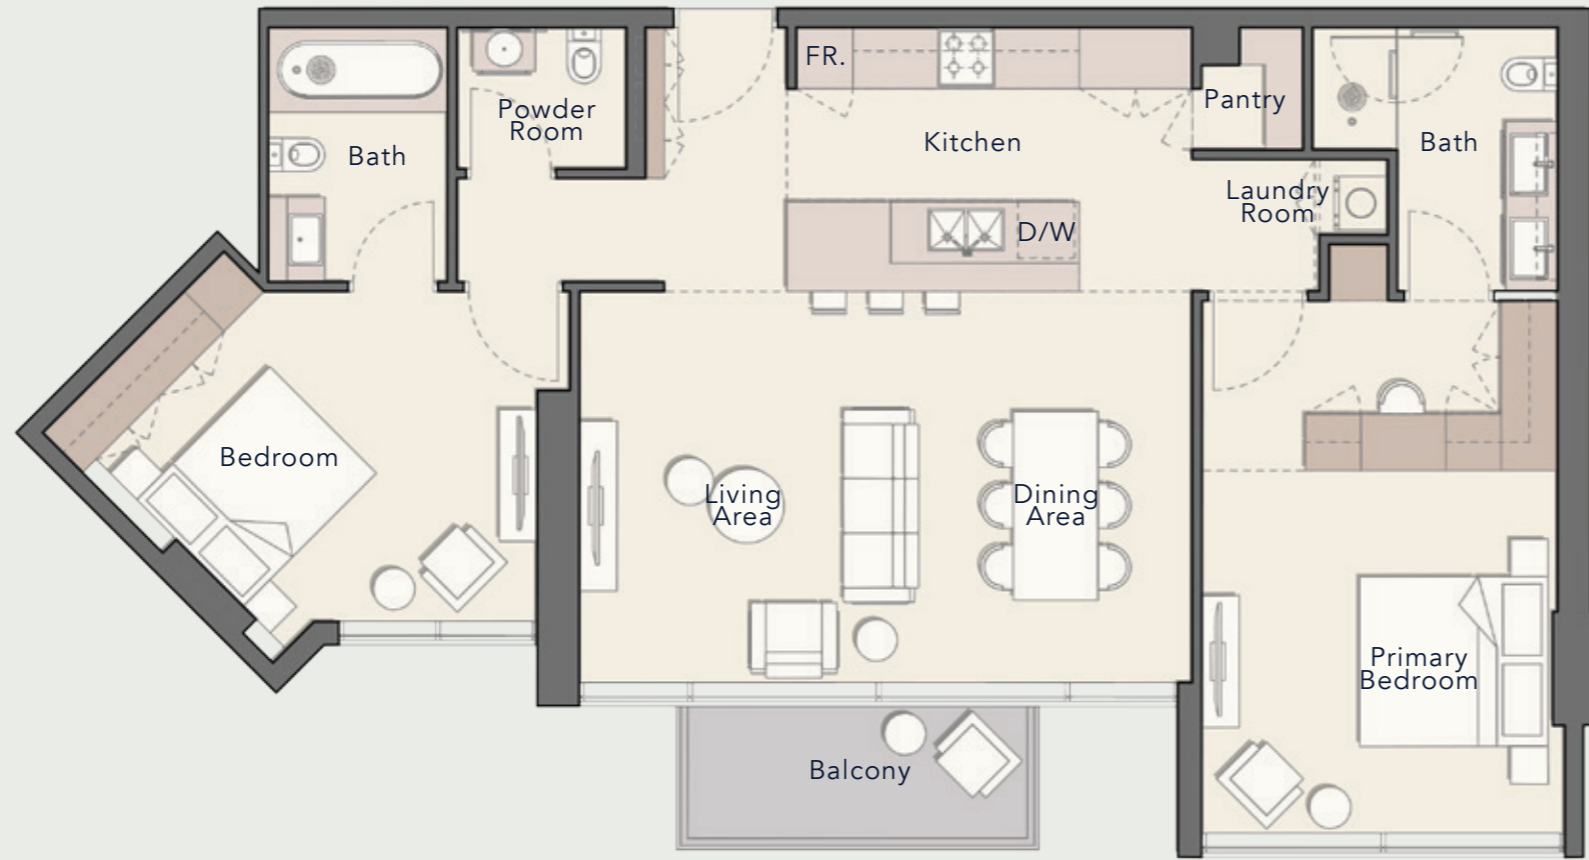

Outdoor Living Area  
78.58 sq. ft

Total Living Area  
1028.38 sq. ft

**2 BEDROOM**  
TYPE A

Internal Living Area

1108.58 sq. ft

Outdoor Living Area

96.01 sq. ft

Total Living Area

1204.59 sq. ft

**2 BEDROOM**  
TYPE B

Internal Living Area

1188.98 sq. ft

Outdoor Living Area

65.44 sq. ft

Total Living Area

1254.43 sq. ft

**2 BEDROOM**  
TYPE C

Internal Living Area

1232.36 sq. ft

Outdoor Living Area

65.44 sq. ft

Total Living Area

1297.80 sq. ft

**2 BEDROOM**  
TYPE D