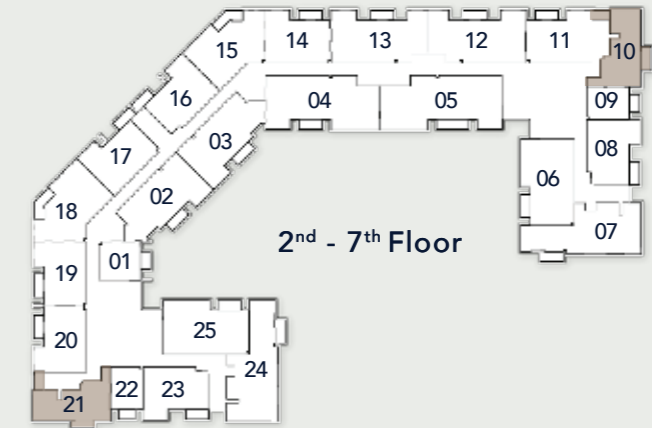

ARBOR  
VIEW

FLOOR PLANS

### 1<sup>ST</sup> FLOOR PLAN

- STUDIO
- 1 BEDROOM
- 2 BEDROOM
- 3 BEDROOM

**STUDIO**  
TYPE A

Internal Living Area

403.65 sq. ft

Outdoor Living Area

48.22 sq. ft

Total Living Area

451.87 sq. ft

**STUDIO**  
TYPE B

Internal Living Area

465.00 sq. ft

Outdoor Living Area

48.22 sq. ft

Total Living Area

513.22 sq. ft

**1 BEDROOM**  
TYPE A

Internal Living Area

795.02 sq. ft

Outdoor Living Area

98.17 sq. ft

Total Living Area

893.19 sq. ft

**1 BEDROOM**  
TYPE B