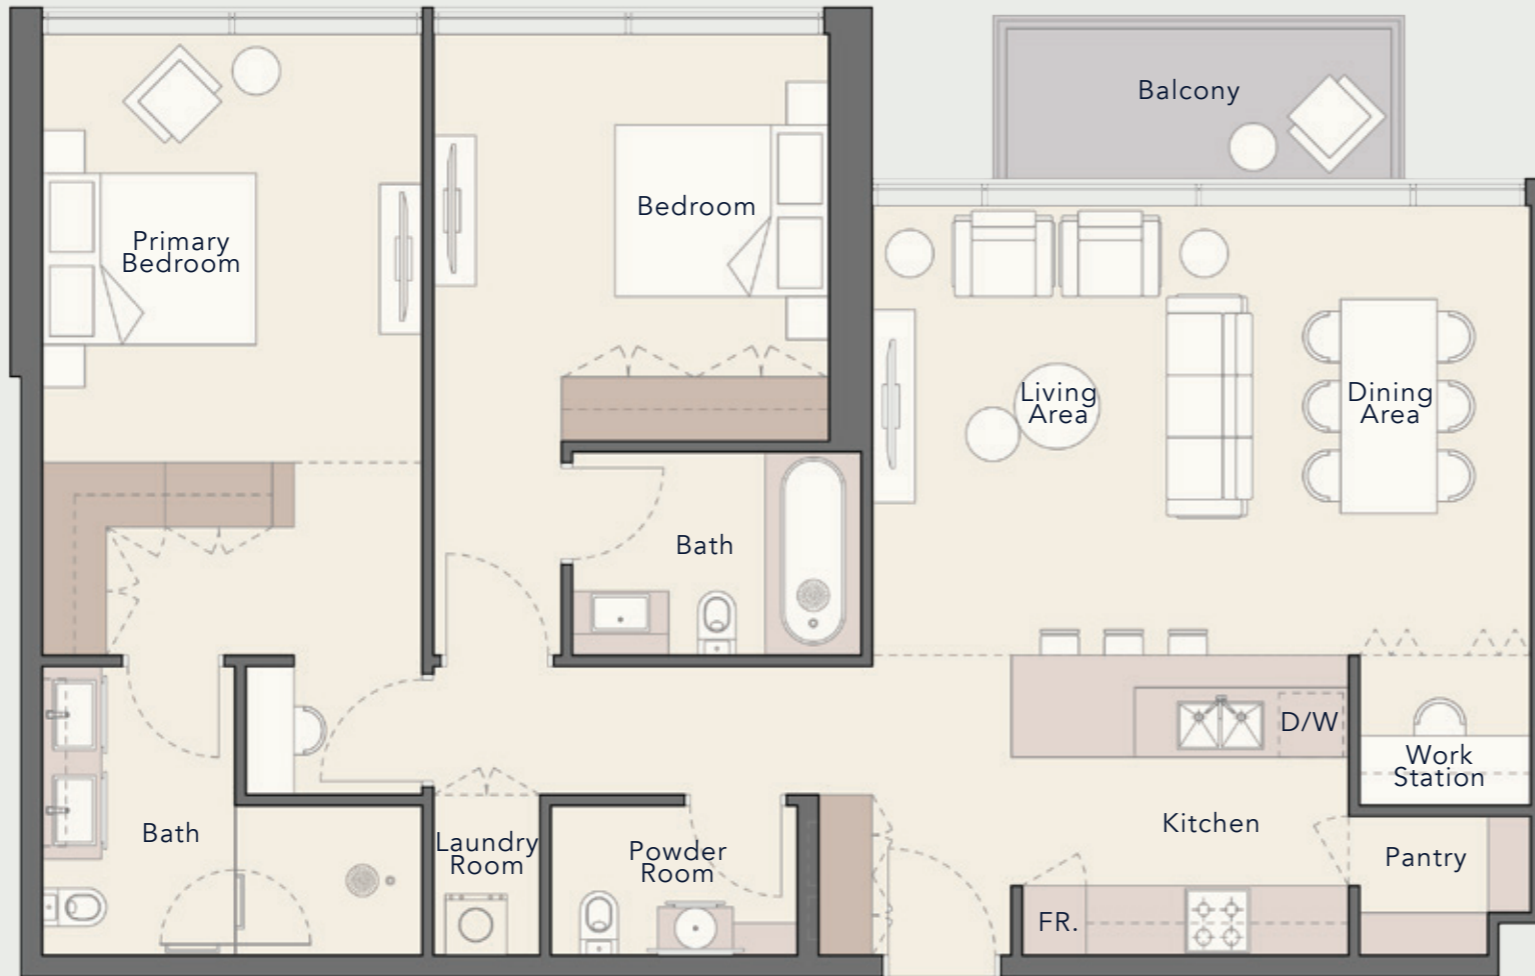

1204.59 sq. ft

**2 BEDROOM**  
TYPE B

Internal Living Area

1188.98 sq. ft

Outdoor Living Area

65.44 sq. ft

Total Living Area

1254.43 sq. ft

**2 BEDROOM**  
TYPE C

Internal Living Area

1232.36 sq. ft

Outdoor Living Area

65.44 sq. ft

Total Living Area

1297.80 sq. ft

**2 BEDROOM**  
TYPE D