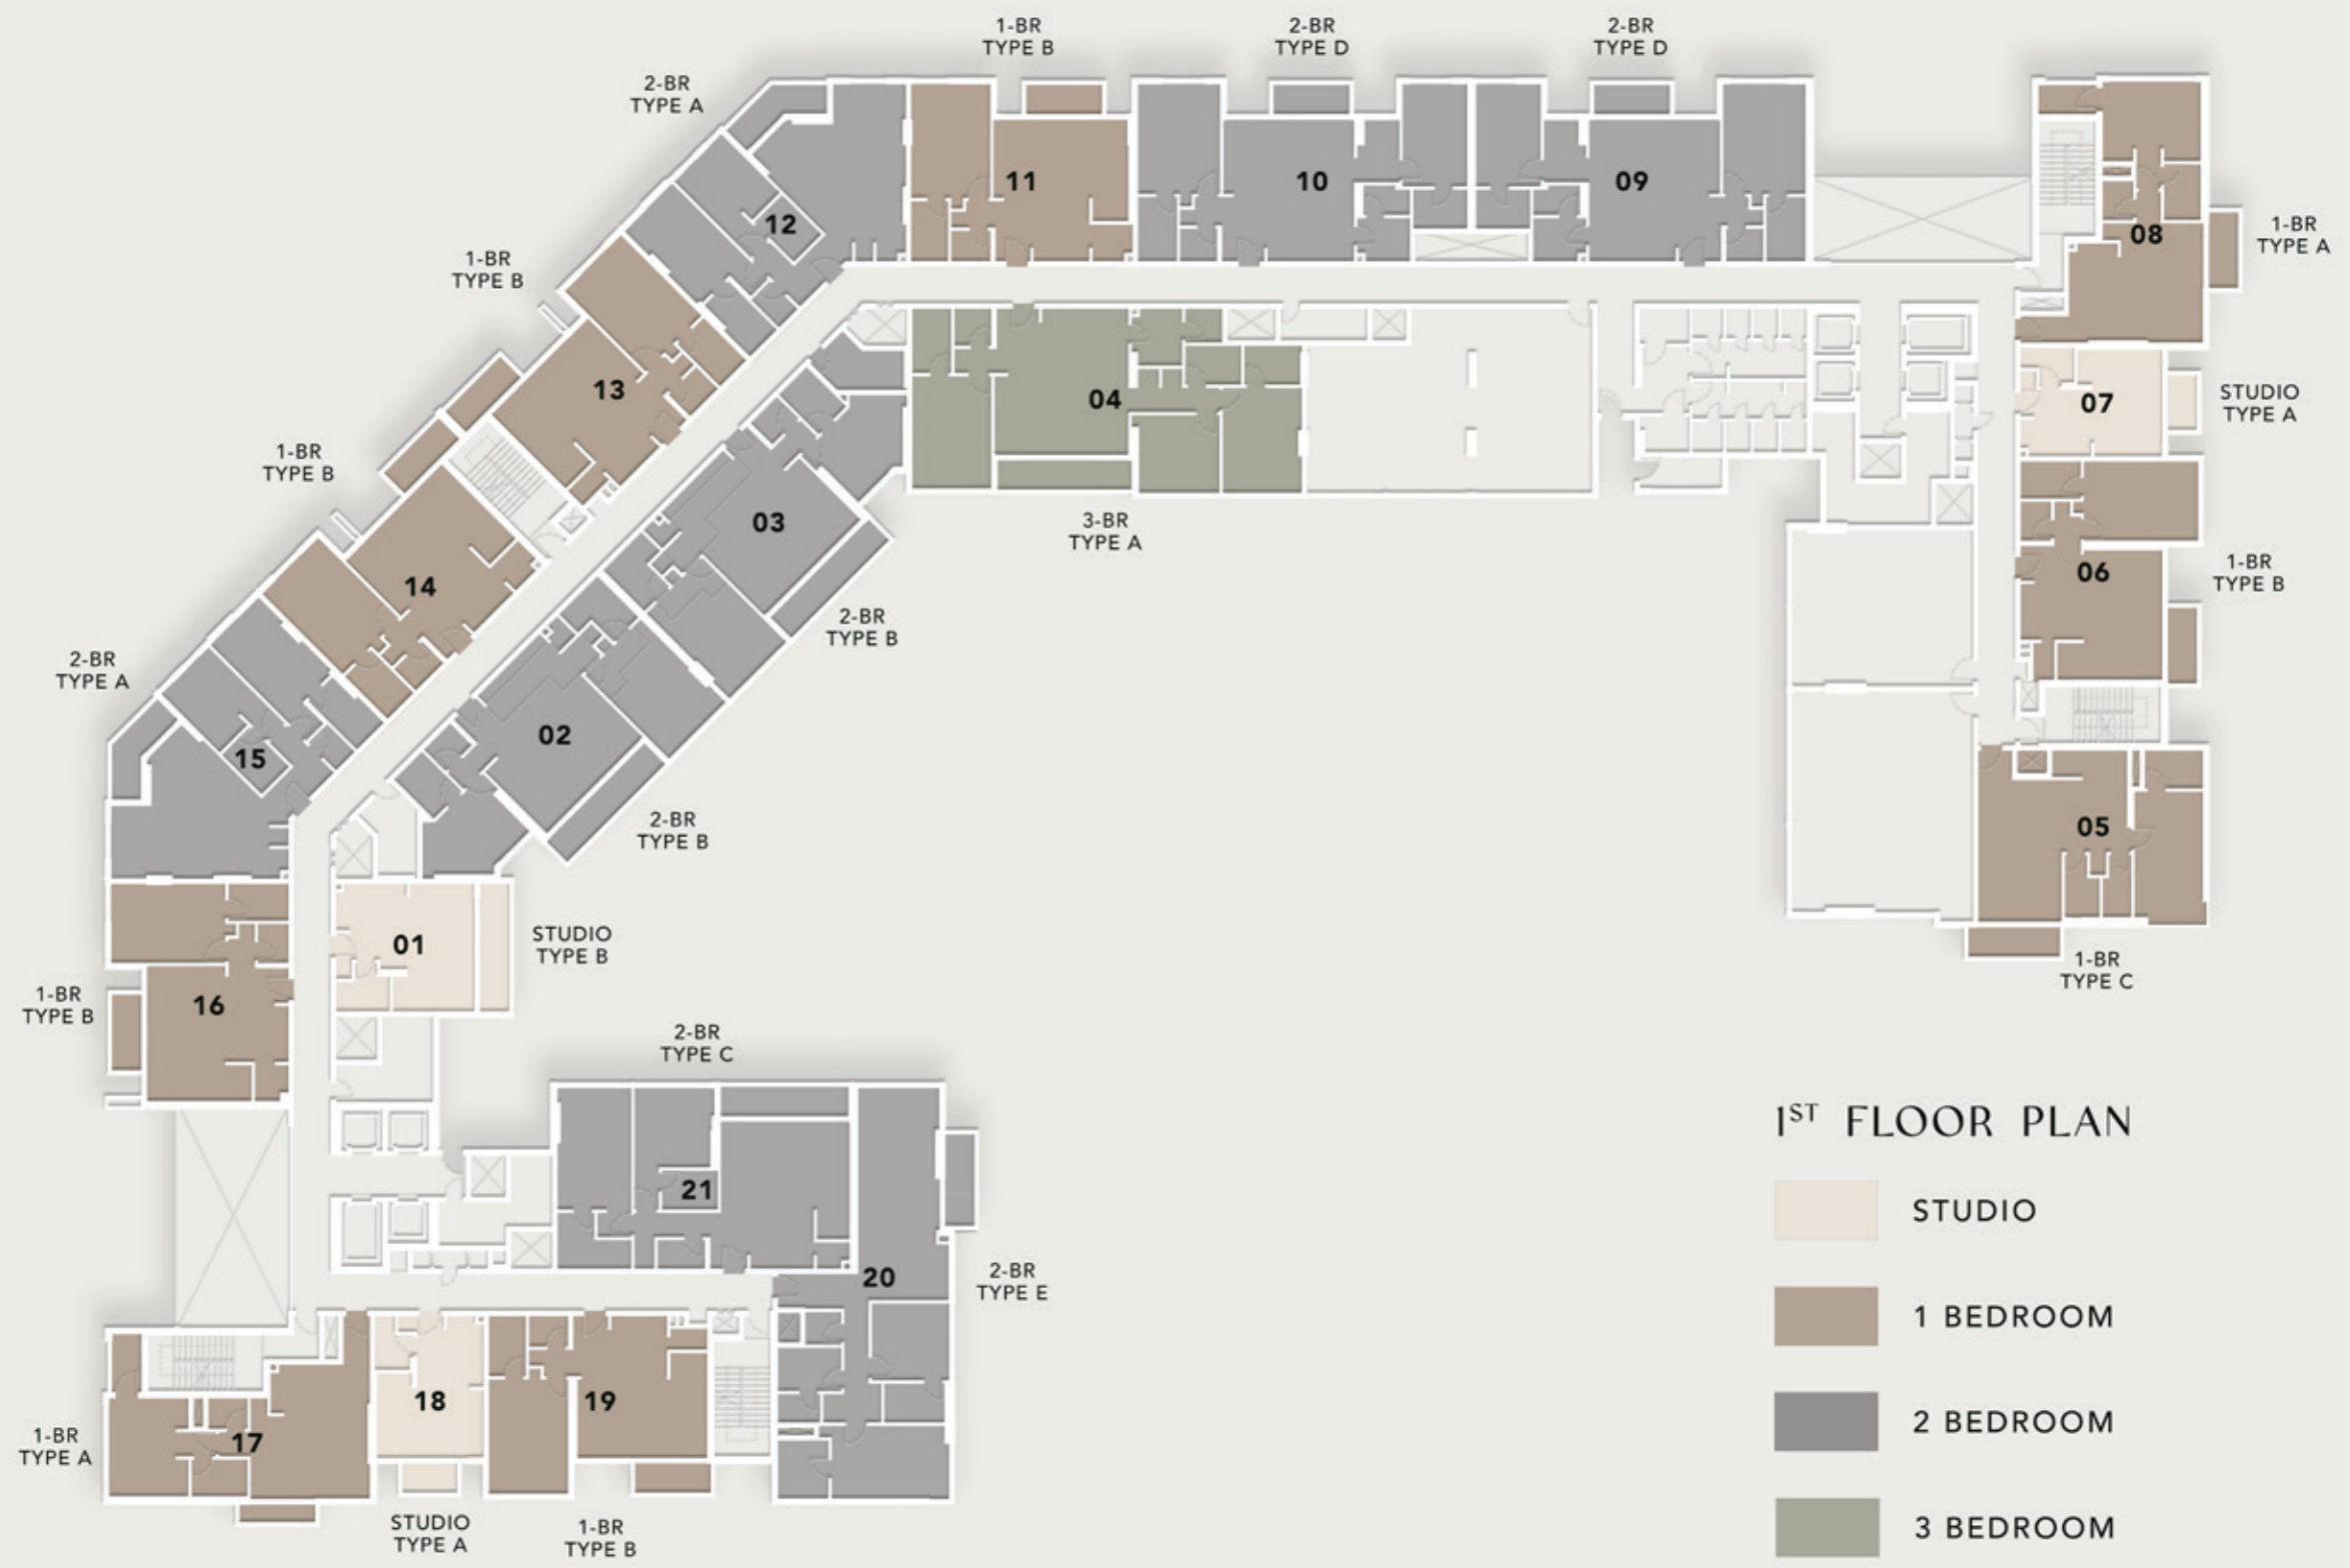

ARBOR  
VIEW

FLOOR PLANS

### 1<sup>ST</sup> FLOOR PLAN

- STUDIO
- 1 BEDROOM
- 2 BEDROOM
- 3 BEDROOM

**STUDIO**  
TYPE A

Internal Living Area

403.65 sq. ft

Outdoor Living Area

48.22 sq. ft

Total Living Area

451.87 sq. ft

**STUDIO**  
TYPE B

Internal Living Area

465.00 sq. ft

Outdoor Living Area

48.22 sq. ft

Total Living Area

513.22 sq. ft