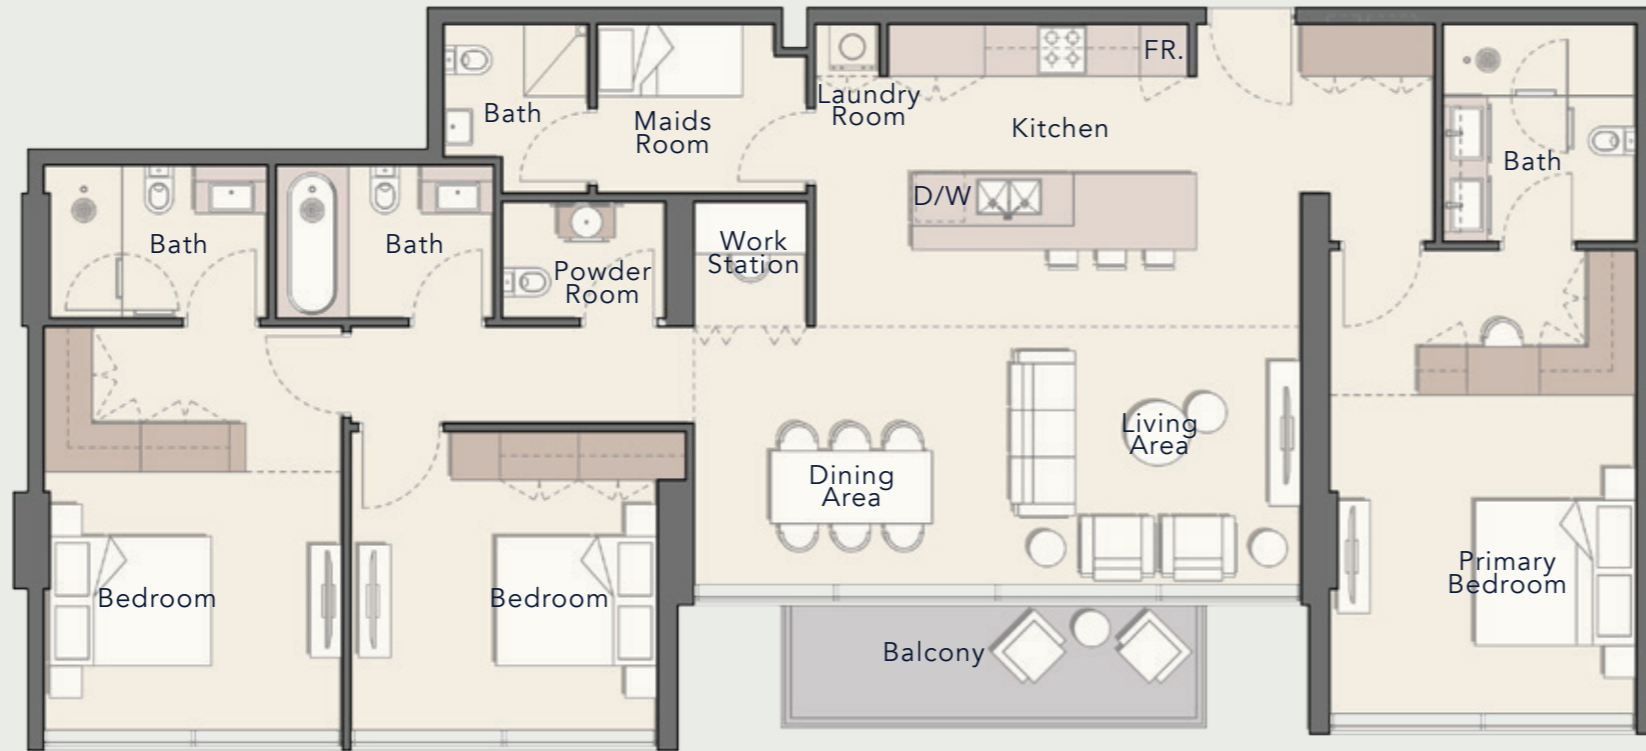

# 3 BEDROOM TYPE A

Internal Living Area  
1605.33 sq. ft

Outdoor Living Area  
65.44 sq. ft

Total Living Area  
1670.77 sq. ft

**3 BEDROOM**  
TYPE B

Internal Living Area

1671.64 sq. ft

Outdoor Living Area

89.99 sq. ft

Total Living Area

1761.62 sq. ft