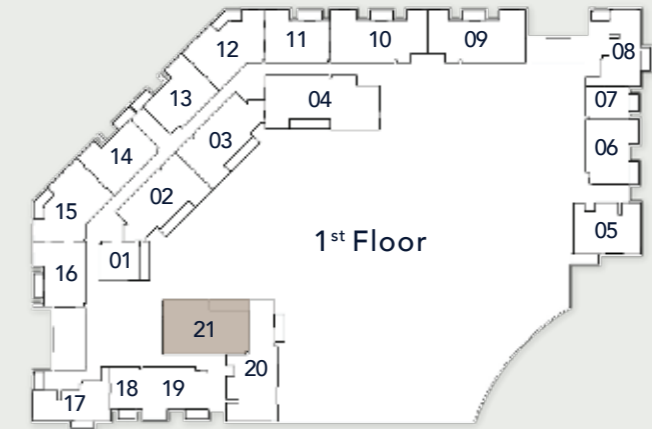

2 BEDROOM
TYPE C

Internal Living Area

1232.36 sq. ft

Outdoor Living Area

65.44 sq. ft

Total Living Area

1297.80 sq. ft