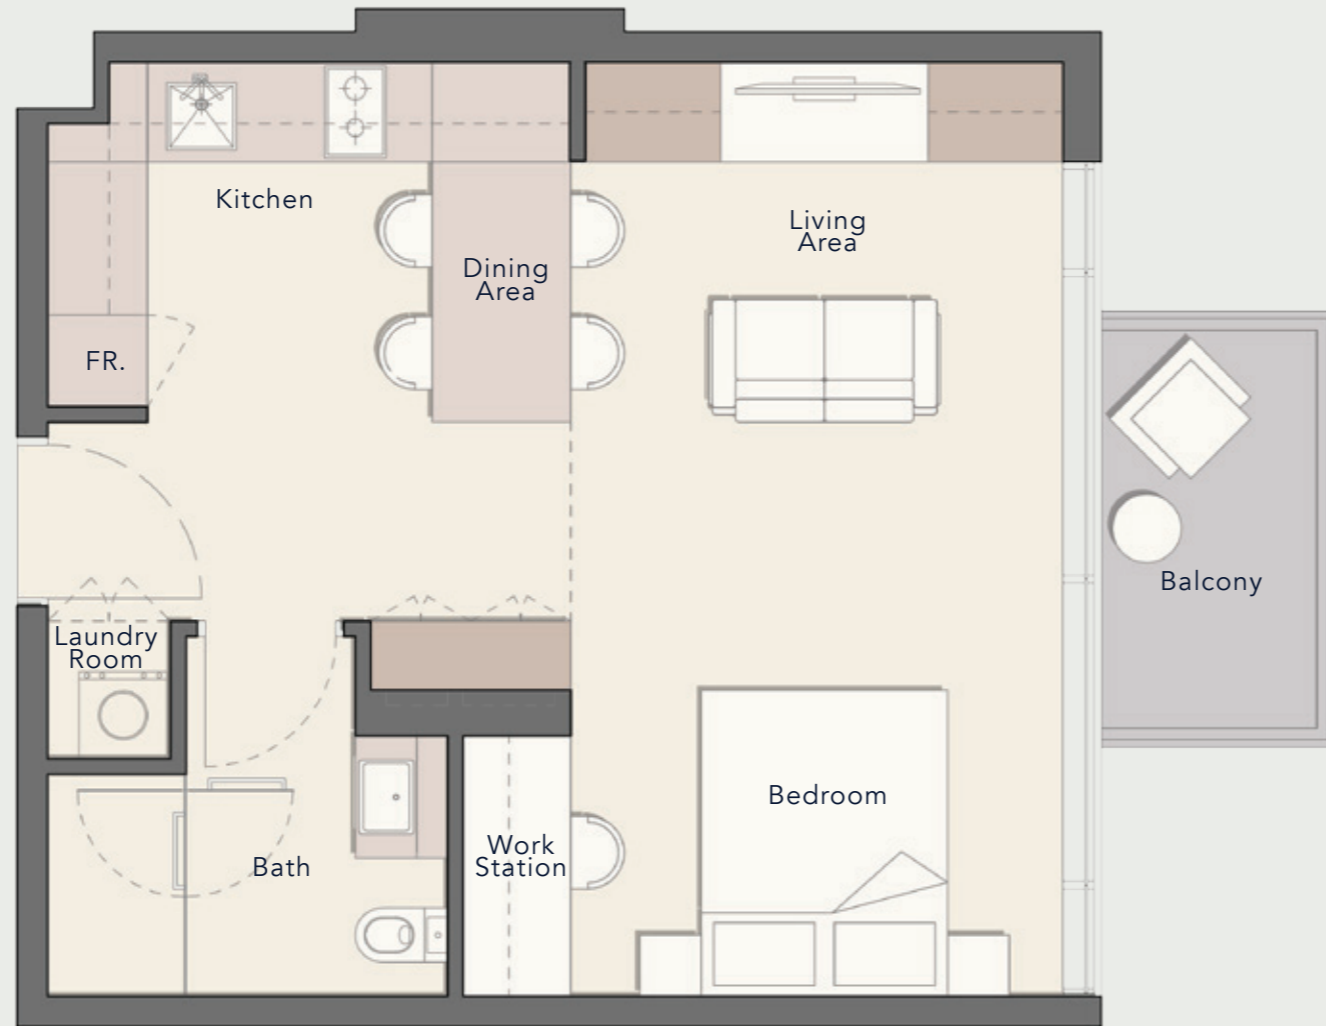

ARBOR  
VIEW

FLOOR PLANS

### 1<sup>ST</sup> FLOOR PLAN

- STUDIO
- 1 BEDROOM
- 2 BEDROOM
- 3 BEDROOM

**STUDIO**  
TYPE A

Internal Living Area

403.65 sq. ft

Outdoor Living Area

48.22 sq. ft

Total Living Area

451.87 sq. ft

**STUDIO**  
TYPE B

Internal Living Area

465.00 sq. ft

Outdoor Living Area

48.22 sq. ft

Total Living Area

513.22 sq. ft

**1 BEDROOM**  
TYPE A

Internal Living Area

795.02 sq. ft

Outdoor Living Area

98.17 sq. ft

Total Living Area

893.19 sq. ft

**1 BEDROOM**  
TYPE B