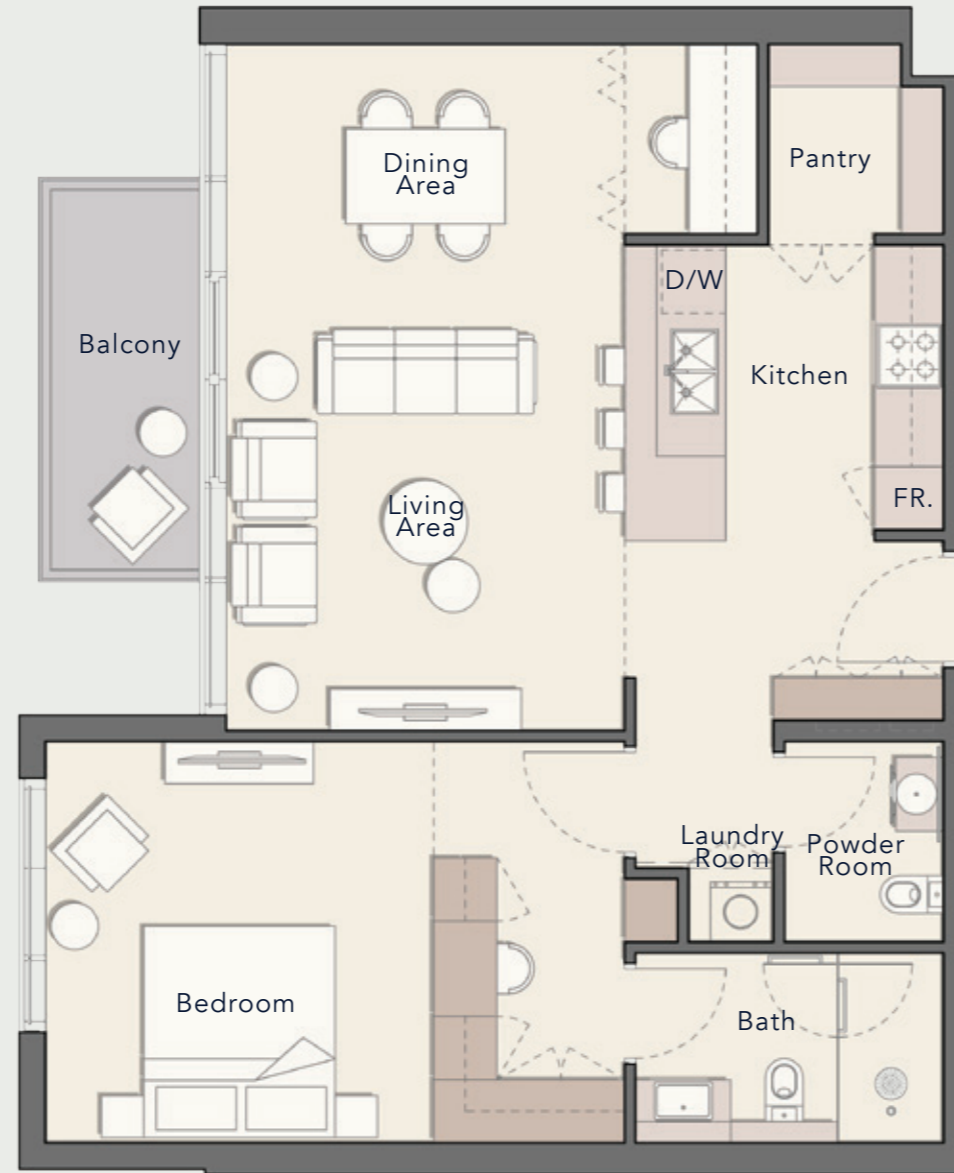

451.87 sq. ft

**STUDIO**  
TYPE B

Internal Living Area

465.00 sq. ft

Outdoor Living Area

48.22 sq. ft

Total Living Area

513.22 sq. ft

**1 BEDROOM**  
TYPE A

Internal Living Area

795.02 sq. ft

Outdoor Living Area

98.17 sq. ft

Total Living Area

893.19 sq. ft

**1 BEDROOM**  
TYPE B

Internal Living Area

880.92 sq. ft

Outdoor Living Area

66.31 sq. ft

Total Living Area

947.22 sq. ft

**1 BEDROOM**  
TYPE C

Internal Living Area  
949.81 sq. ft