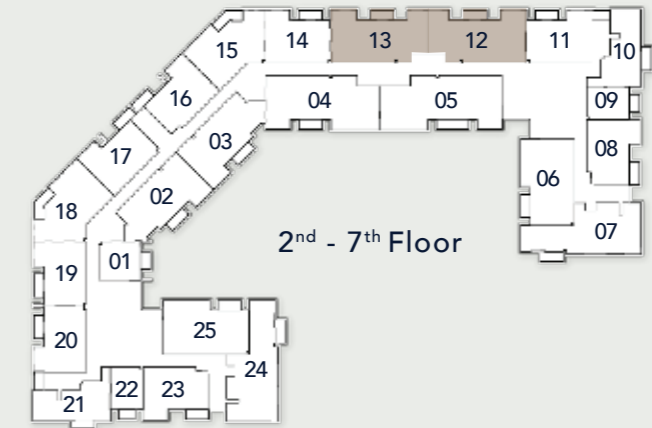

**2 BEDROOM**  
TYPE C

Internal Living Area

1232.36 sq. ft

Outdoor Living Area

65.44 sq. ft

Total Living Area

1297.80 sq. ft

**2 BEDROOM**  
TYPE D