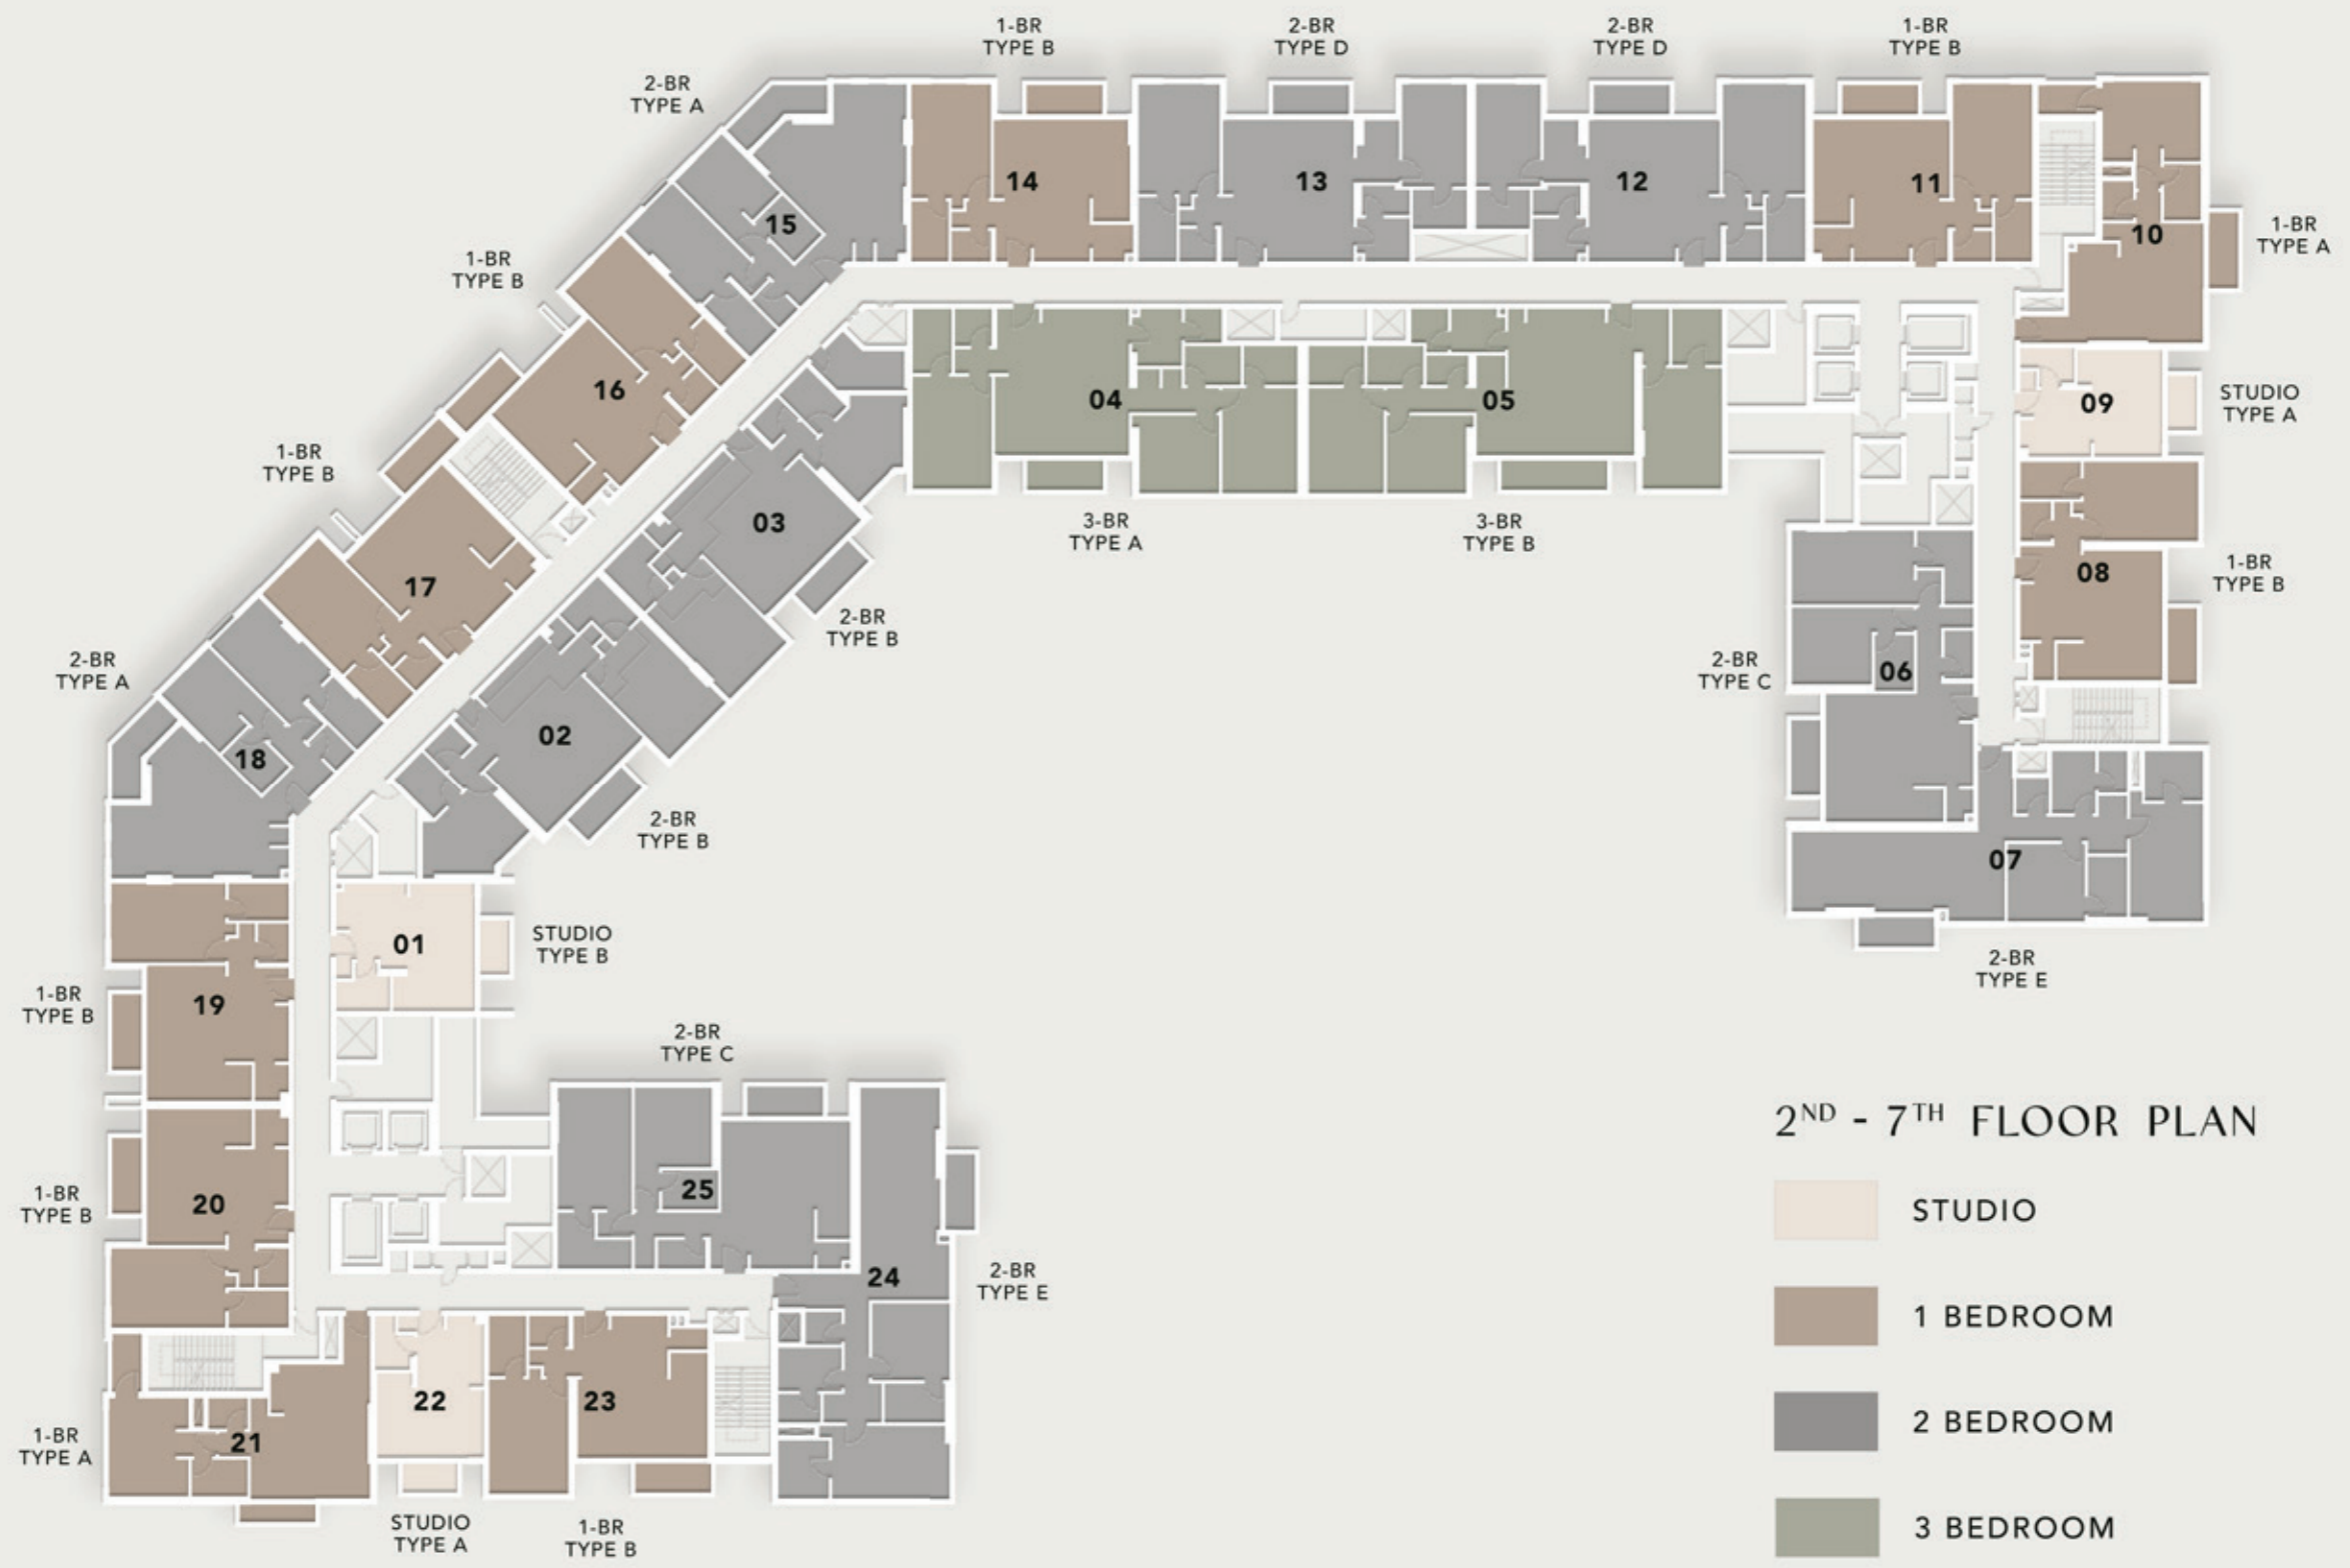

ARBOR  
VIEW

FLOOR PLANS

### 1<sup>ST</sup> FLOOR PLAN

- STUDIO
- 1 BEDROOM
- 2 BEDROOM
- 3 BEDROOM

**STUDIO**  
TYPE A

Internal Living Area

403.65 sq. ft

Outdoor Living Area

48.22 sq. ft

Total Living Area

451.87 sq. ft

**STUDIO**  
TYPE B

Internal Living Area

465.00 sq. ft

Outdoor Living Area

48.22 sq. ft

Total Living Area

513.22 sq. ft