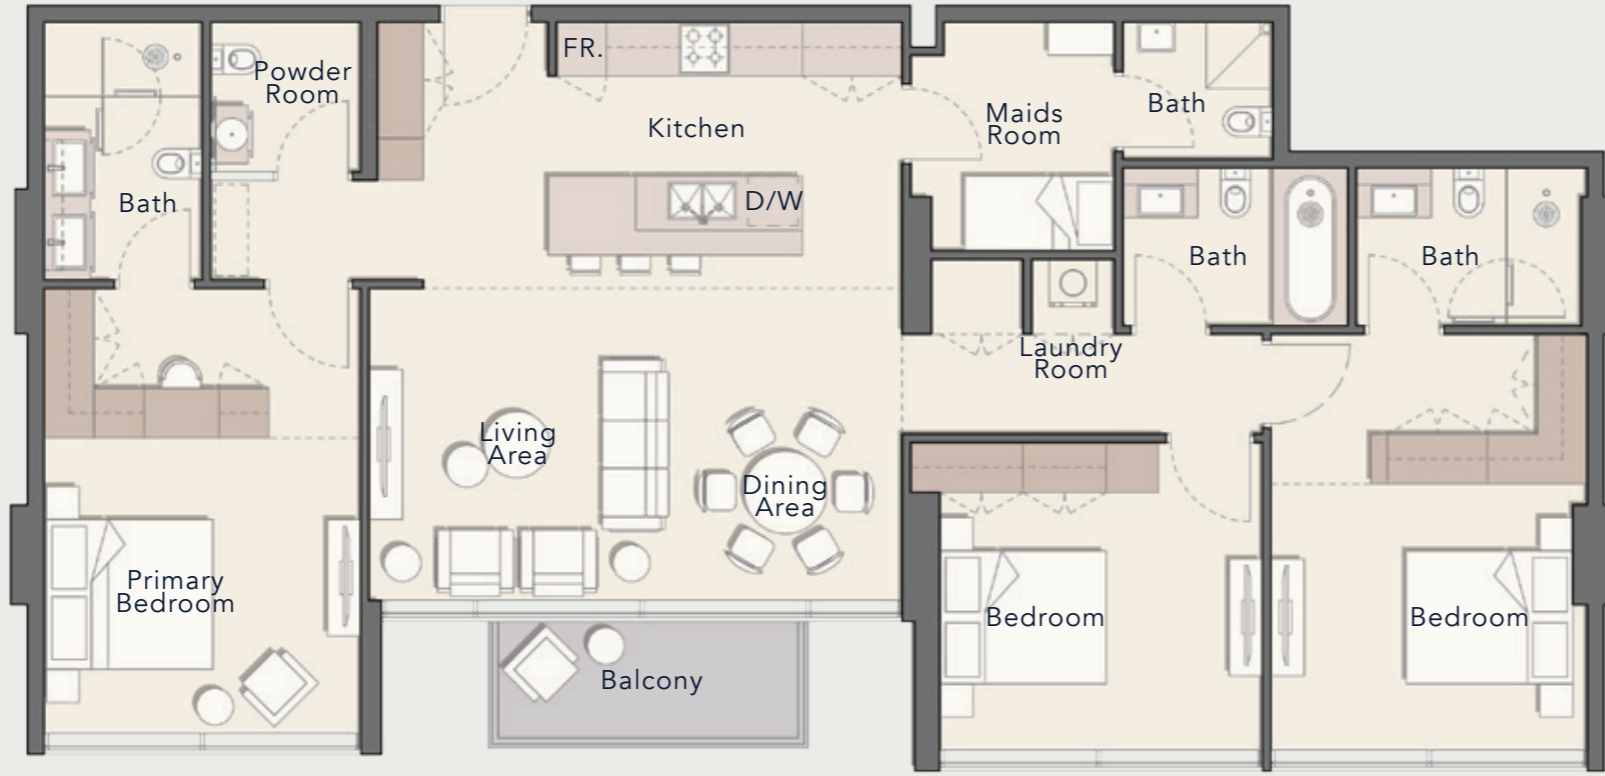

1362.60 sq. ft

Outdoor Living Area

67.27 sq. ft

Total Living Area

1429.88 sq. ft

# 3 BEDROOM TYPE A

Internal Living Area  
1605.33 sq. ft

Outdoor Living Area  
65.44 sq. ft

Total Living Area  
1670.77 sq. ft

**3 BEDROOM**  
TYPE B

Internal Living Area

1671.64 sq. ft

Outdoor Living Area