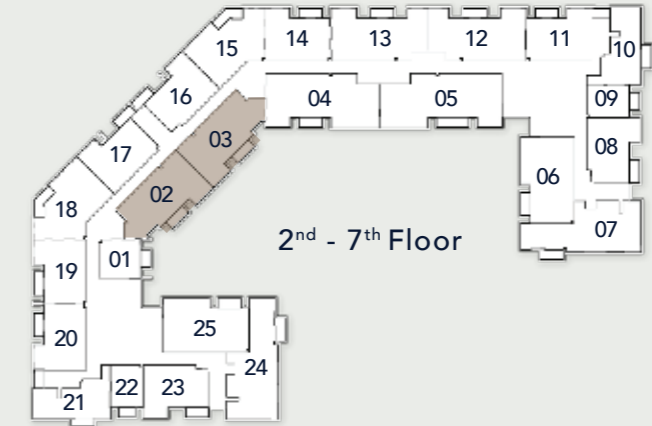

Outdoor Living Area  
78.58 sq. ft

Total Living Area  
1028.38 sq. ft

**2 BEDROOM**  
TYPE A

Internal Living Area

1108.58 sq. ft

Outdoor Living Area

96.01 sq. ft

Total Living Area

1204.59 sq. ft

**2 BEDROOM**  
TYPE B

Internal Living Area

1188.98 sq. ft

Outdoor Living Area

65.44 sq. ft

Total Living Area

1254.43 sq. ft