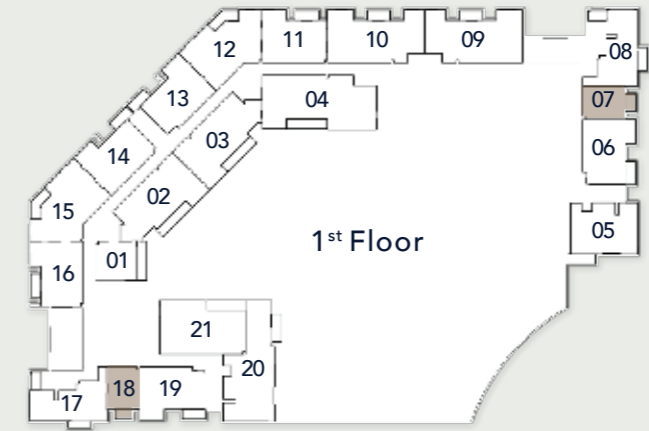

ARBOR  
VIEW

FLOOR PLANS

### 1<sup>ST</sup> FLOOR PLAN

- STUDIO
- 1 BEDROOM
- 2 BEDROOM
- 3 BEDROOM

**STUDIO**  
TYPE A

Internal Living Area

403.65 sq. ft

Outdoor Living Area

48.22 sq. ft

Total Living Area

451.87 sq. ft

**STUDIO**  
TYPE B

Internal Living Area

465.00 sq. ft

Outdoor Living Area

48.22 sq. ft

Total Living Area

513.22 sq. ft