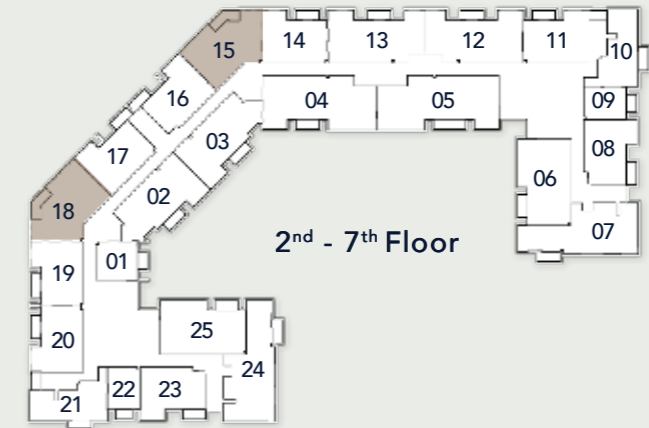

2 BEDROOM
TYPE A

Internal Living Area

1108.58 sq. ft

Outdoor Living Area

96.01 sq. ft

Total Living Area

1204.59 sq. ft