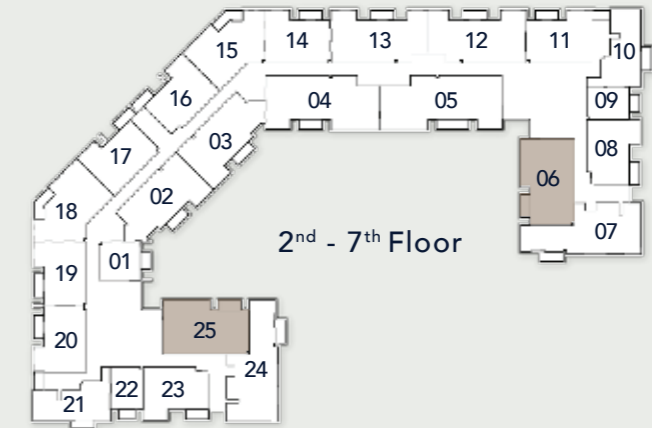

2 BEDROOM
TYPE C

Internal Living Area

1232.36 sq. ft

Outdoor Living Area

65.44 sq. ft

Total Living Area

1297.80 sq. ft