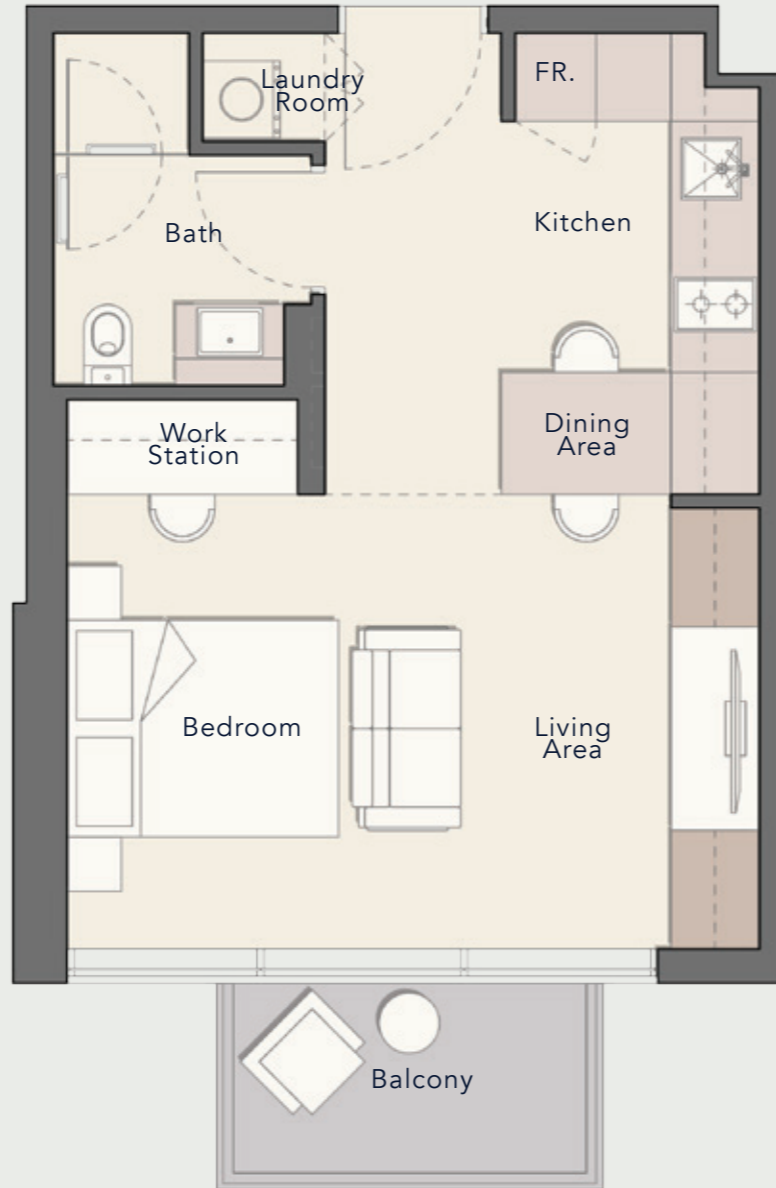

ARBOR  
VIEW

FLOOR PLANS

### 1<sup>ST</sup> FLOOR PLAN

- STUDIO
- 1 BEDROOM
- 2 BEDROOM
- 3 BEDROOM

**STUDIO**  
TYPE A

Internal Living Area

403.65 sq. ft

Outdoor Living Area

48.22 sq. ft

Total Living Area

451.87 sq. ft

**STUDIO**  
TYPE B

Internal Living Area

465.00 sq. ft

Outdoor Living Area

48.22 sq. ft

Total Living Area

513.22 sq. ft

**1 BEDROOM**  
TYPE A

Internal Living Area

795.02 sq. ft

Outdoor Living Area

98.17 sq. ft

Total Living Area

893.19 sq. ft

**1 BEDROOM**  
TYPE B