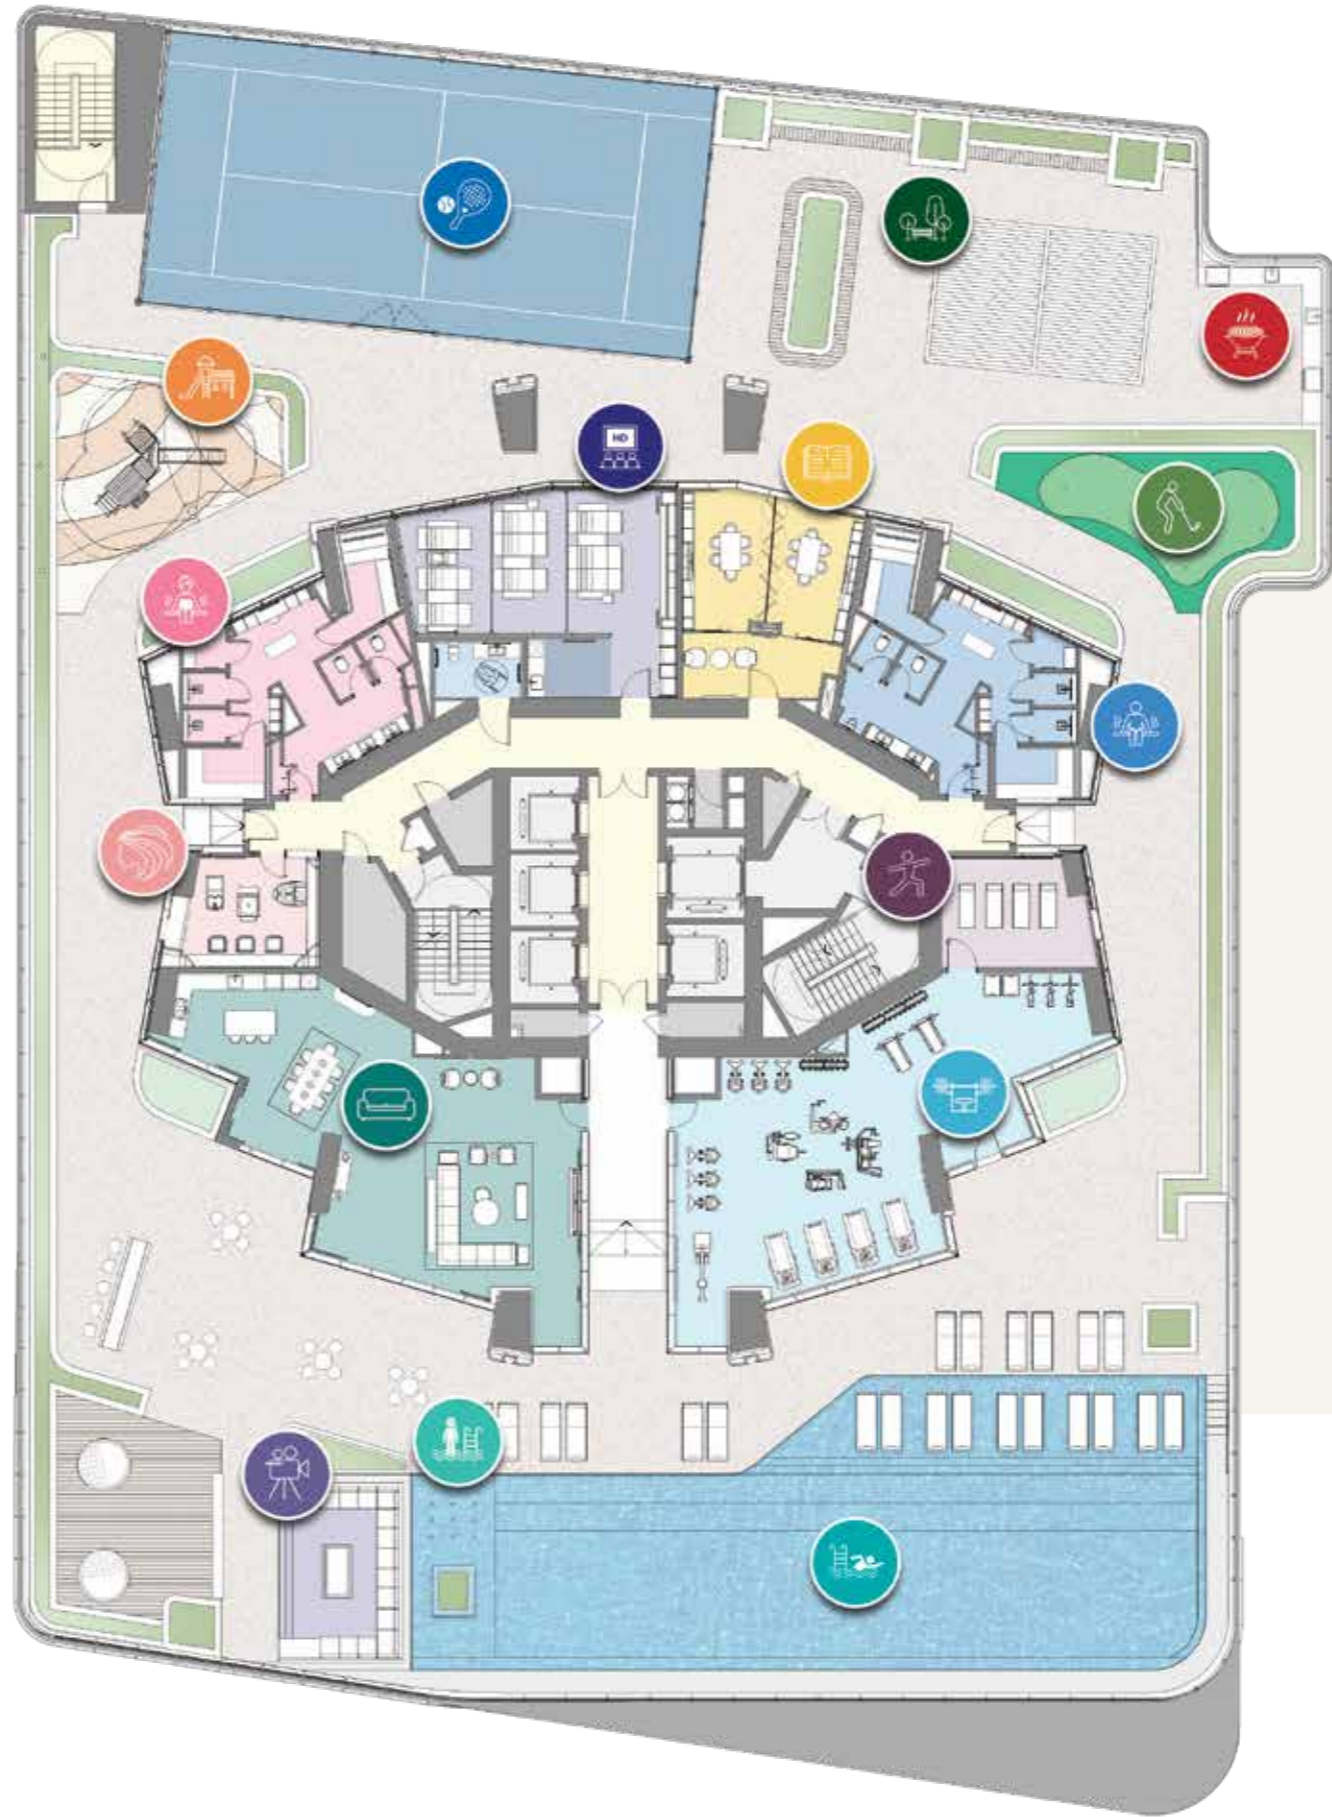

Experience breathtaking waterfront views while using the latest training equipment in the fitness center, private yoga rooms, or retreat into the

dedicated spa with sauna and steam rooms, with changing facilities for ladies and gents.

Invite your own beauticians to the Private Salon available to Residents Only.

Entertain or Host Private Events in the Luxury Residents Lounge, or have access to well equipped conference rooms. End your day with a movie in the state of the art Indoor Theatre, equipped with the latest in video equipment & Plush Seating.

A FULL FLOOR OF AMENITIES

OVER 27,000 SQ FT. OF AMENITIES EXCEEDS ALL EXPECTATIONS

-  Residents Lounge
-  Residents Beauty Salon
-  Ladies' Steam & Sauna
-  Indoor Movie Theatre
-  Conference & Study Rooms
-  Men's Steam & Sauna
-  Yoga Studio
-  Indoor Gym
-  Infinity Pool
-  Kids Splash Pool
-  Outdoor Cinema
-  Kids Play Area
-  Padel Court
-  Residence Gardens
-  BBQ & Dining Area
-  Golf Putting Green

AMENITIES
FLOORPLAN

Residents Lounge

Invite family and friends to your dedicated residents lounge. A luxurious extension of your own residence located at the center of the amenities floor.

Finished in the same style and design as the residences, the lounge has natural stone flooring, custom kitchen cabinetry, large islands with bar seating, dining area and a comfortable tv seating area.