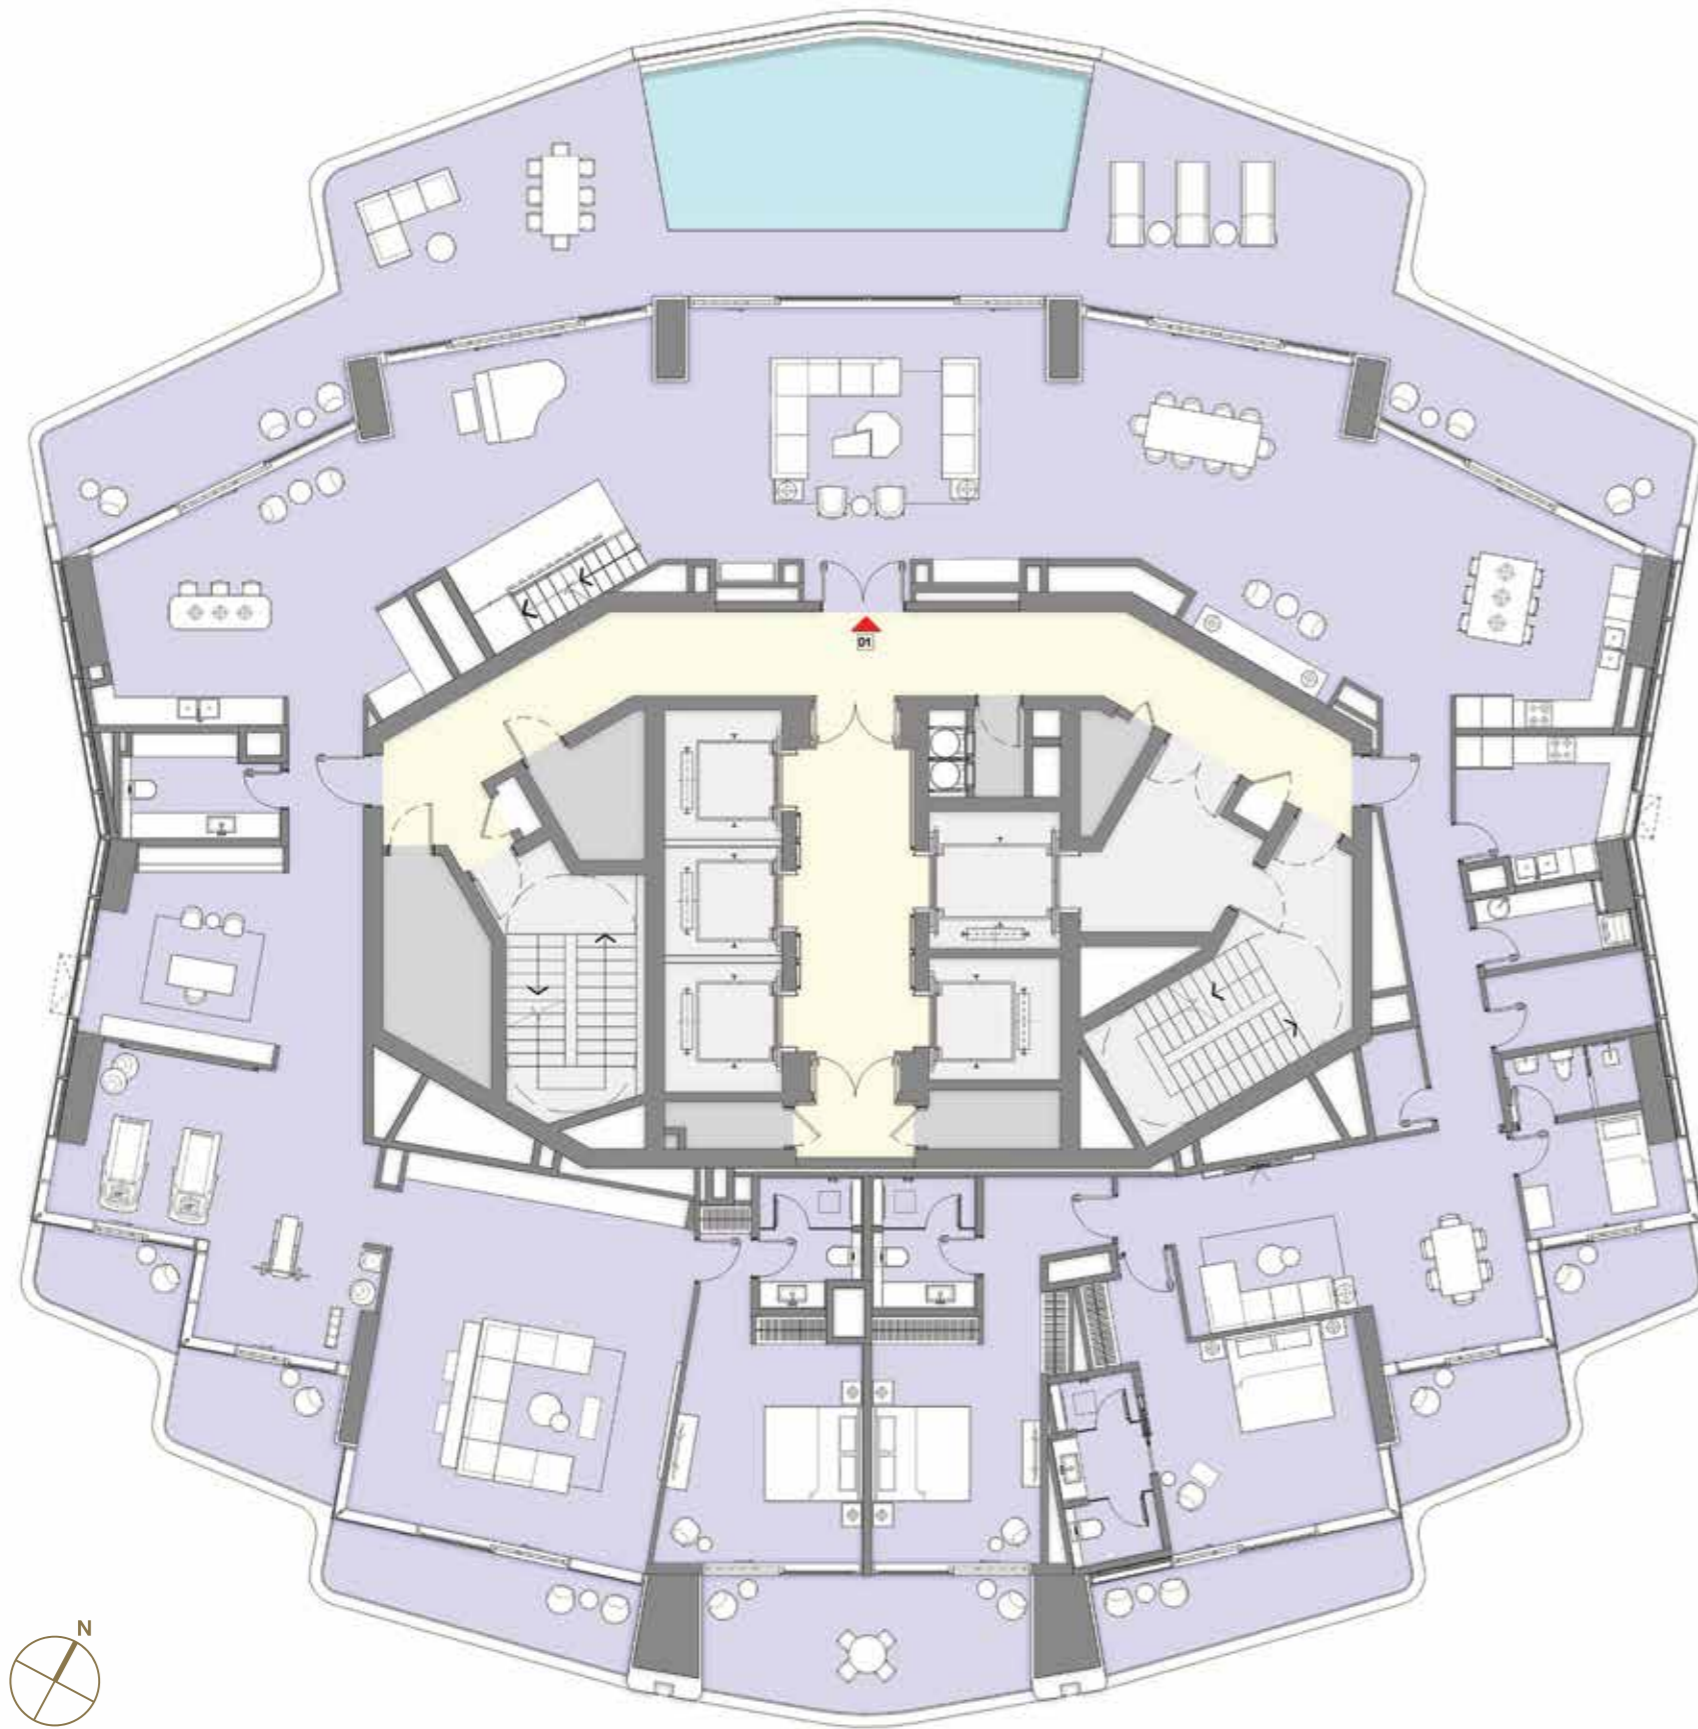

SUPERLUX PENTHOUSE LOWER FLOOR

LIV
LUX

TYPICAL FLOORPLANS

Penthouse Levels

Levels 46 - 47

5 Bedroom
Duplex Superlux Penthouse