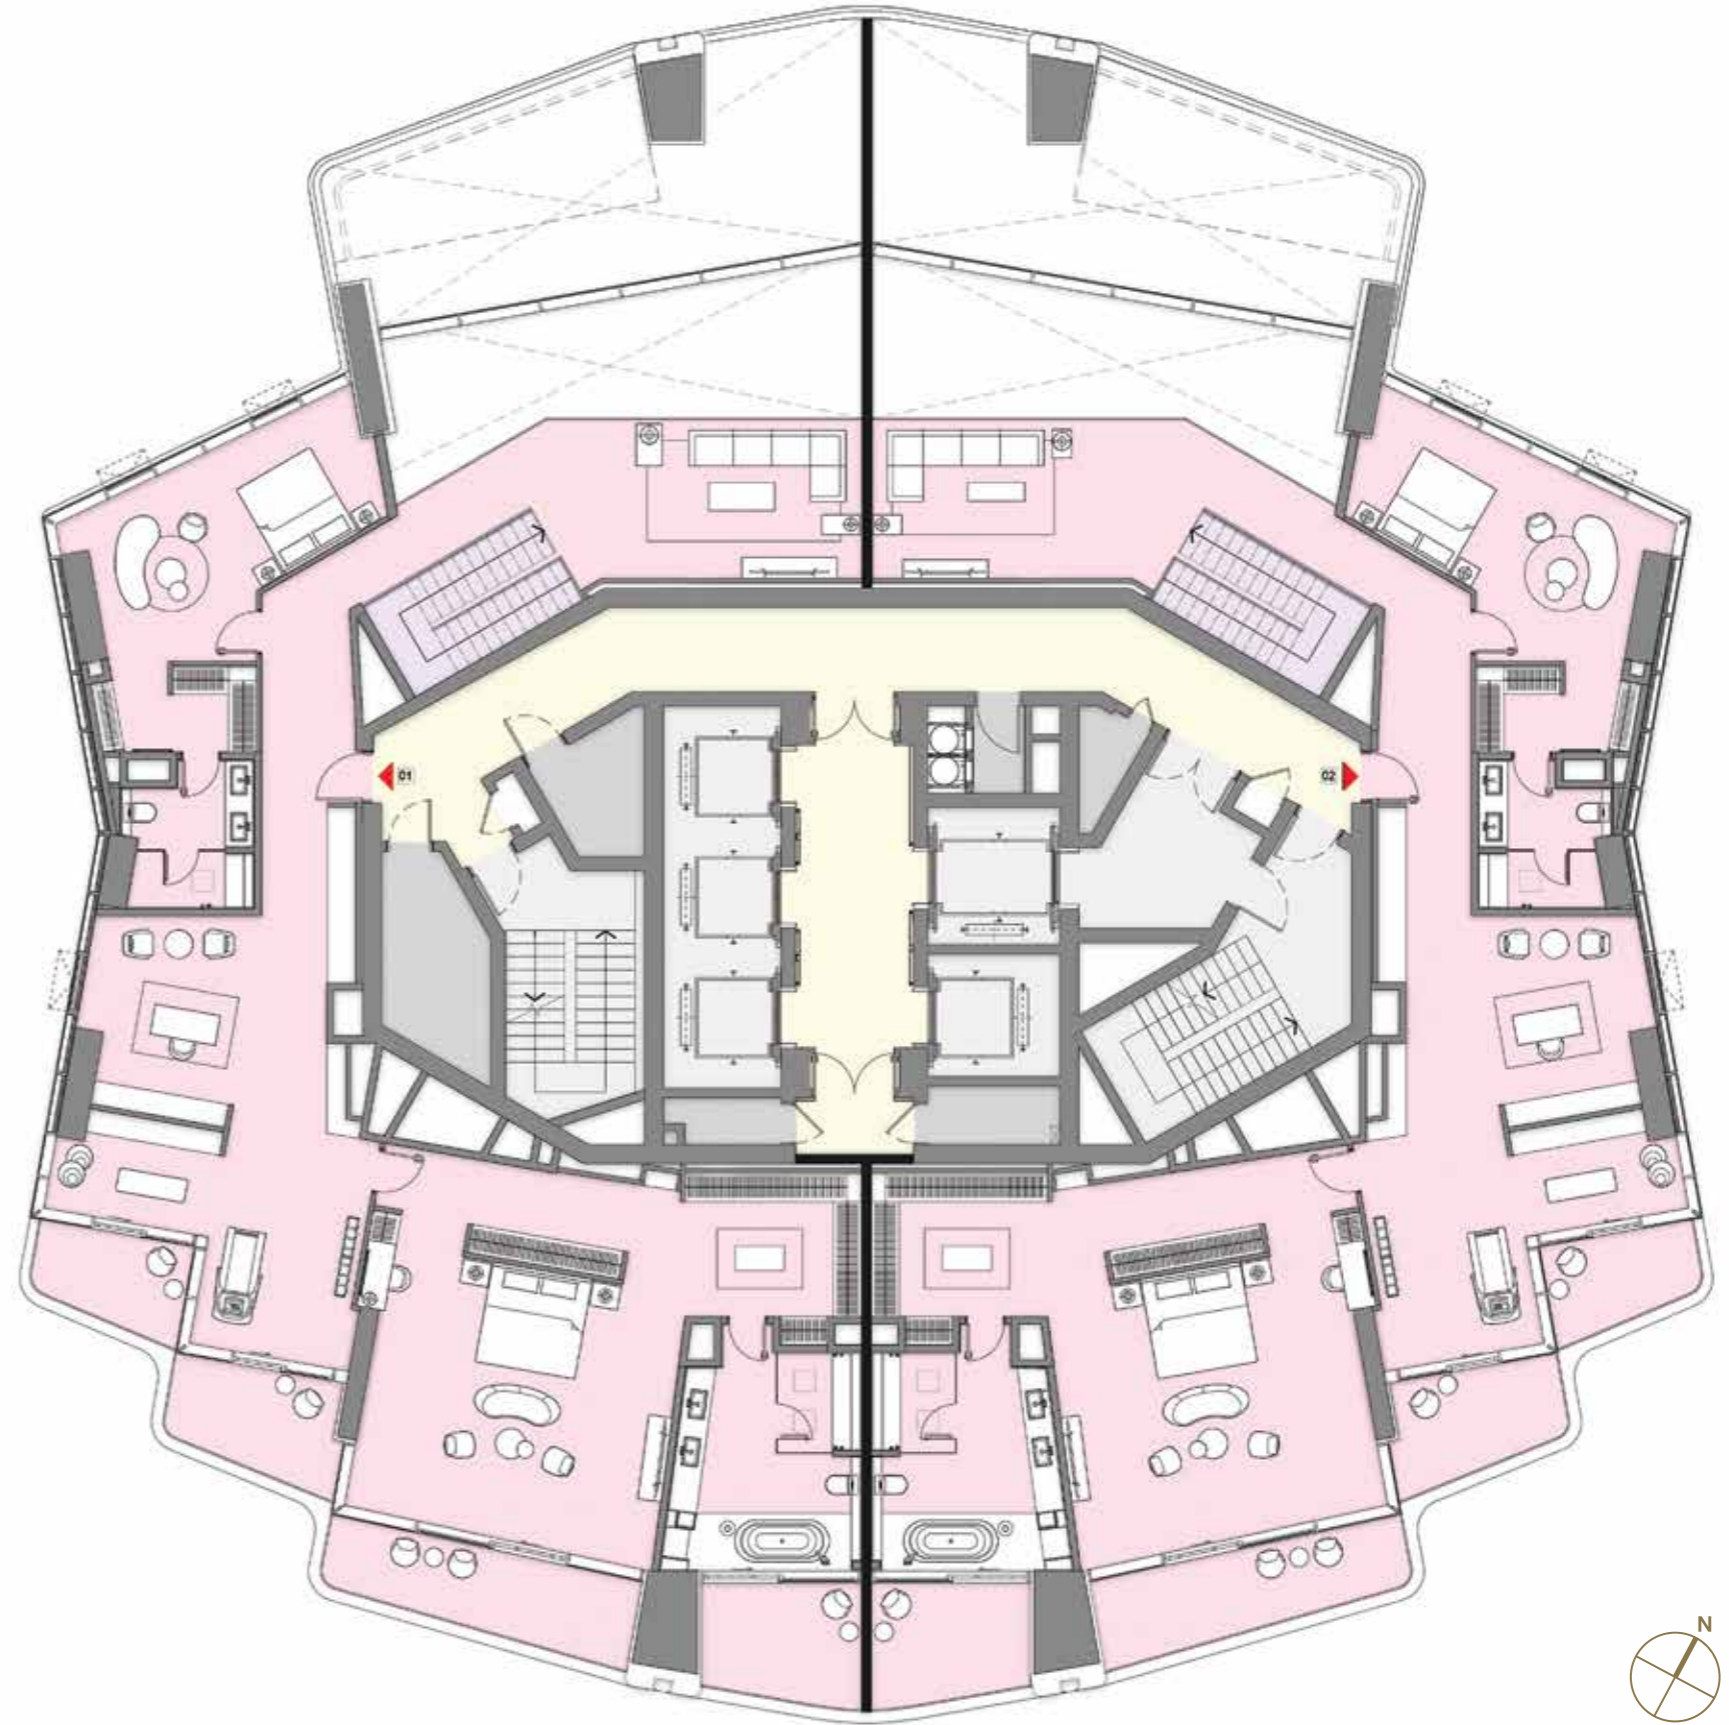

PENTHOUSE UPPER FLOOR