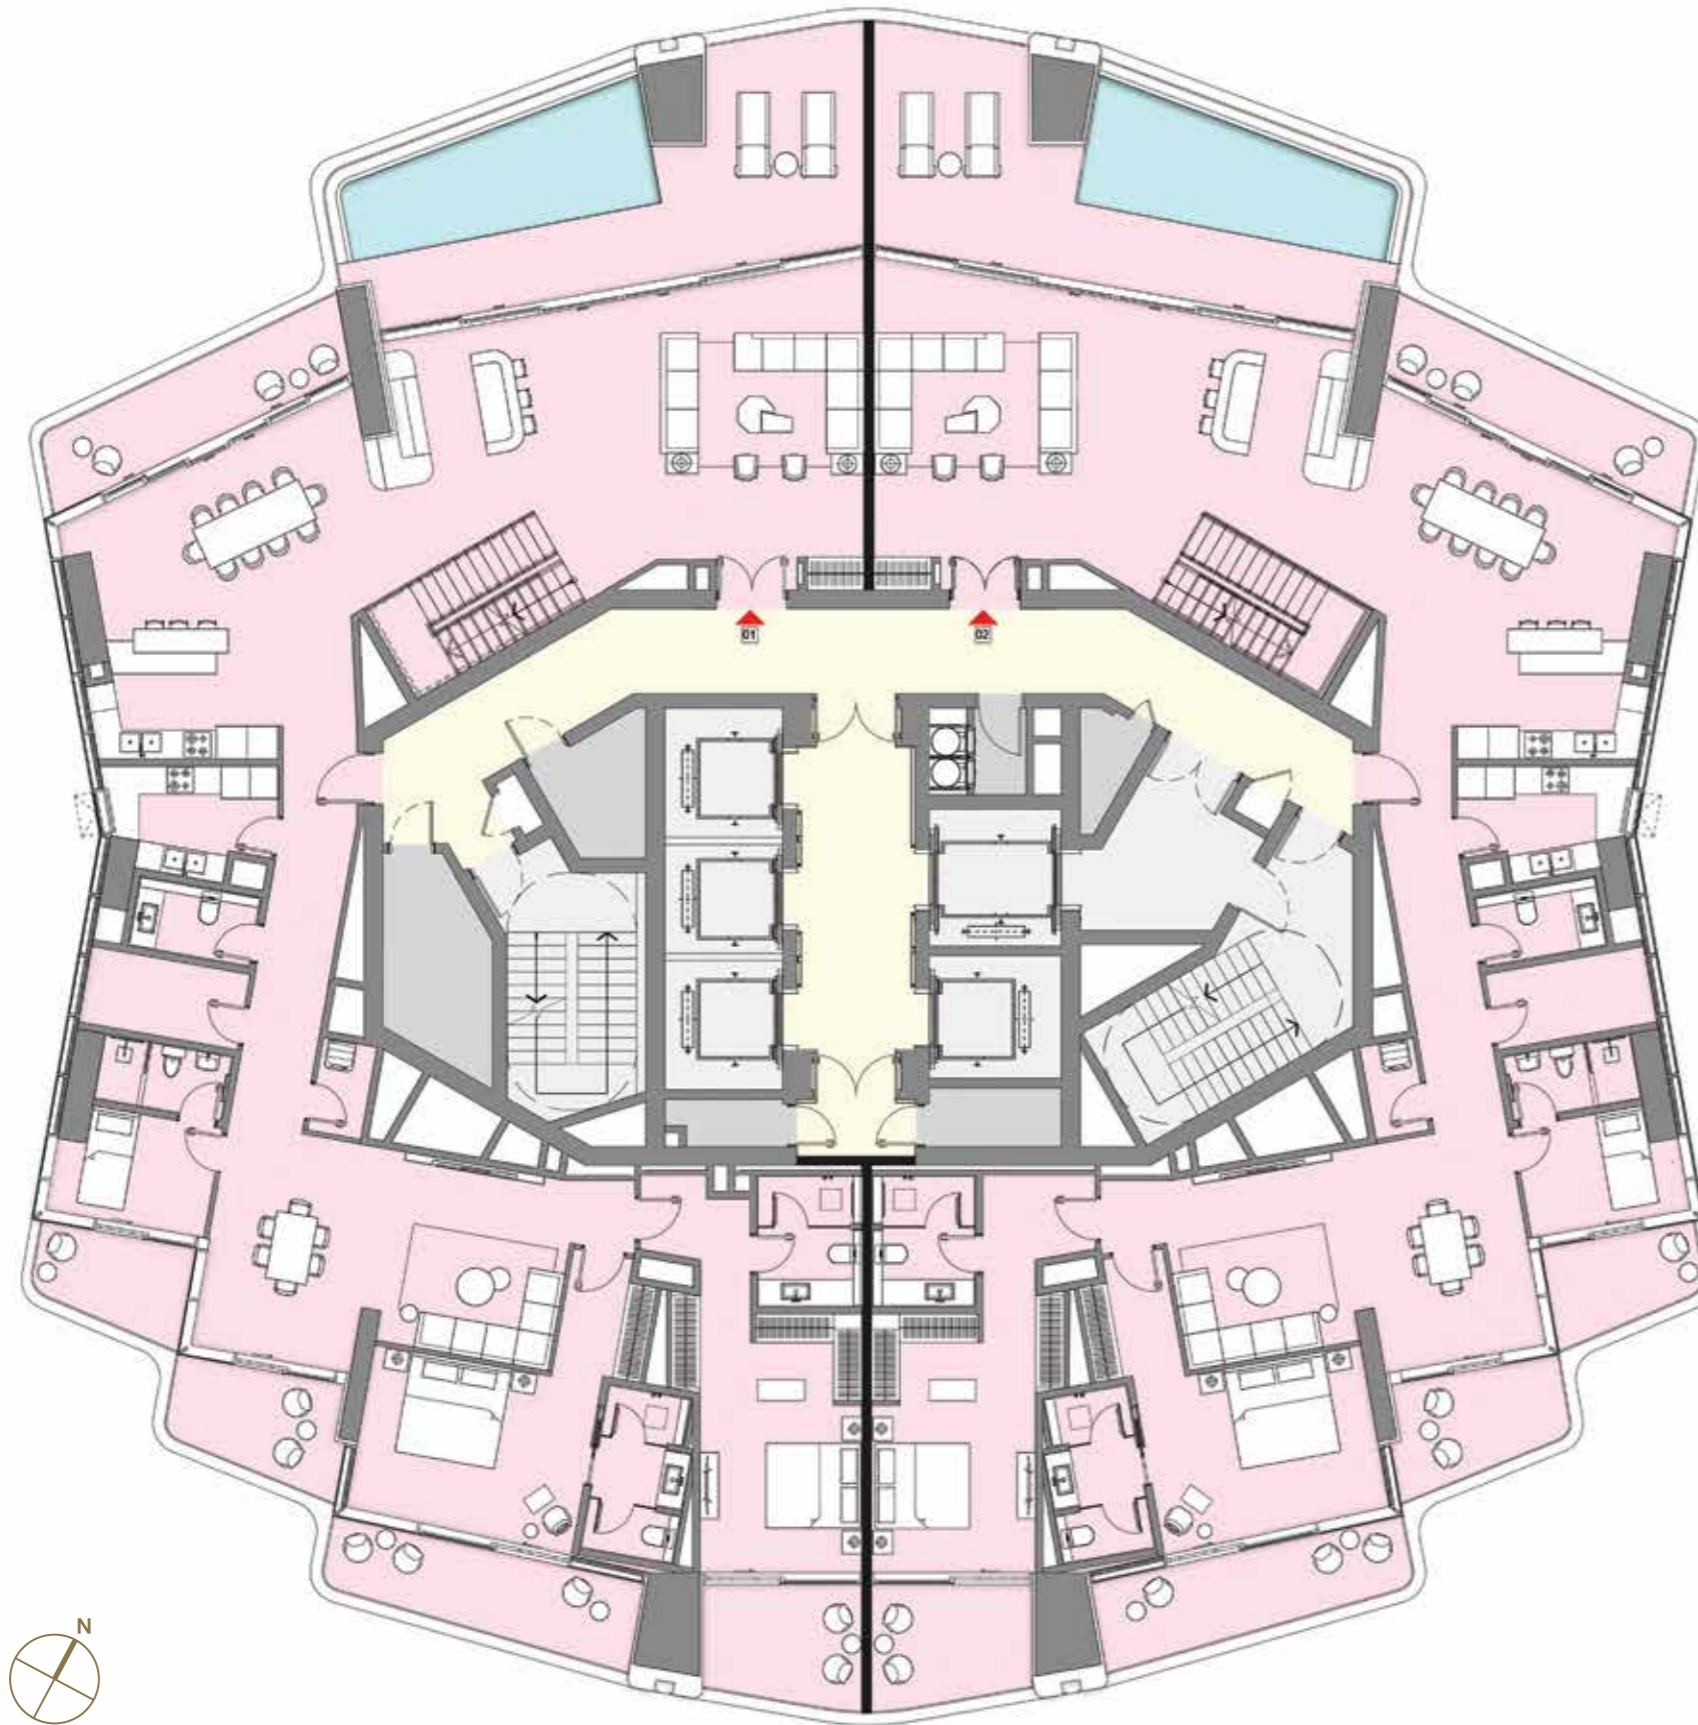

**LIV
LUX**

TYPICAL FLOORPLANS

Penthouse Levels

Levels 42 - 45

4 Bedroom Duplex Penthouses

(UNITS 01, 02)

PENTHOUSE LOWER FLOOR