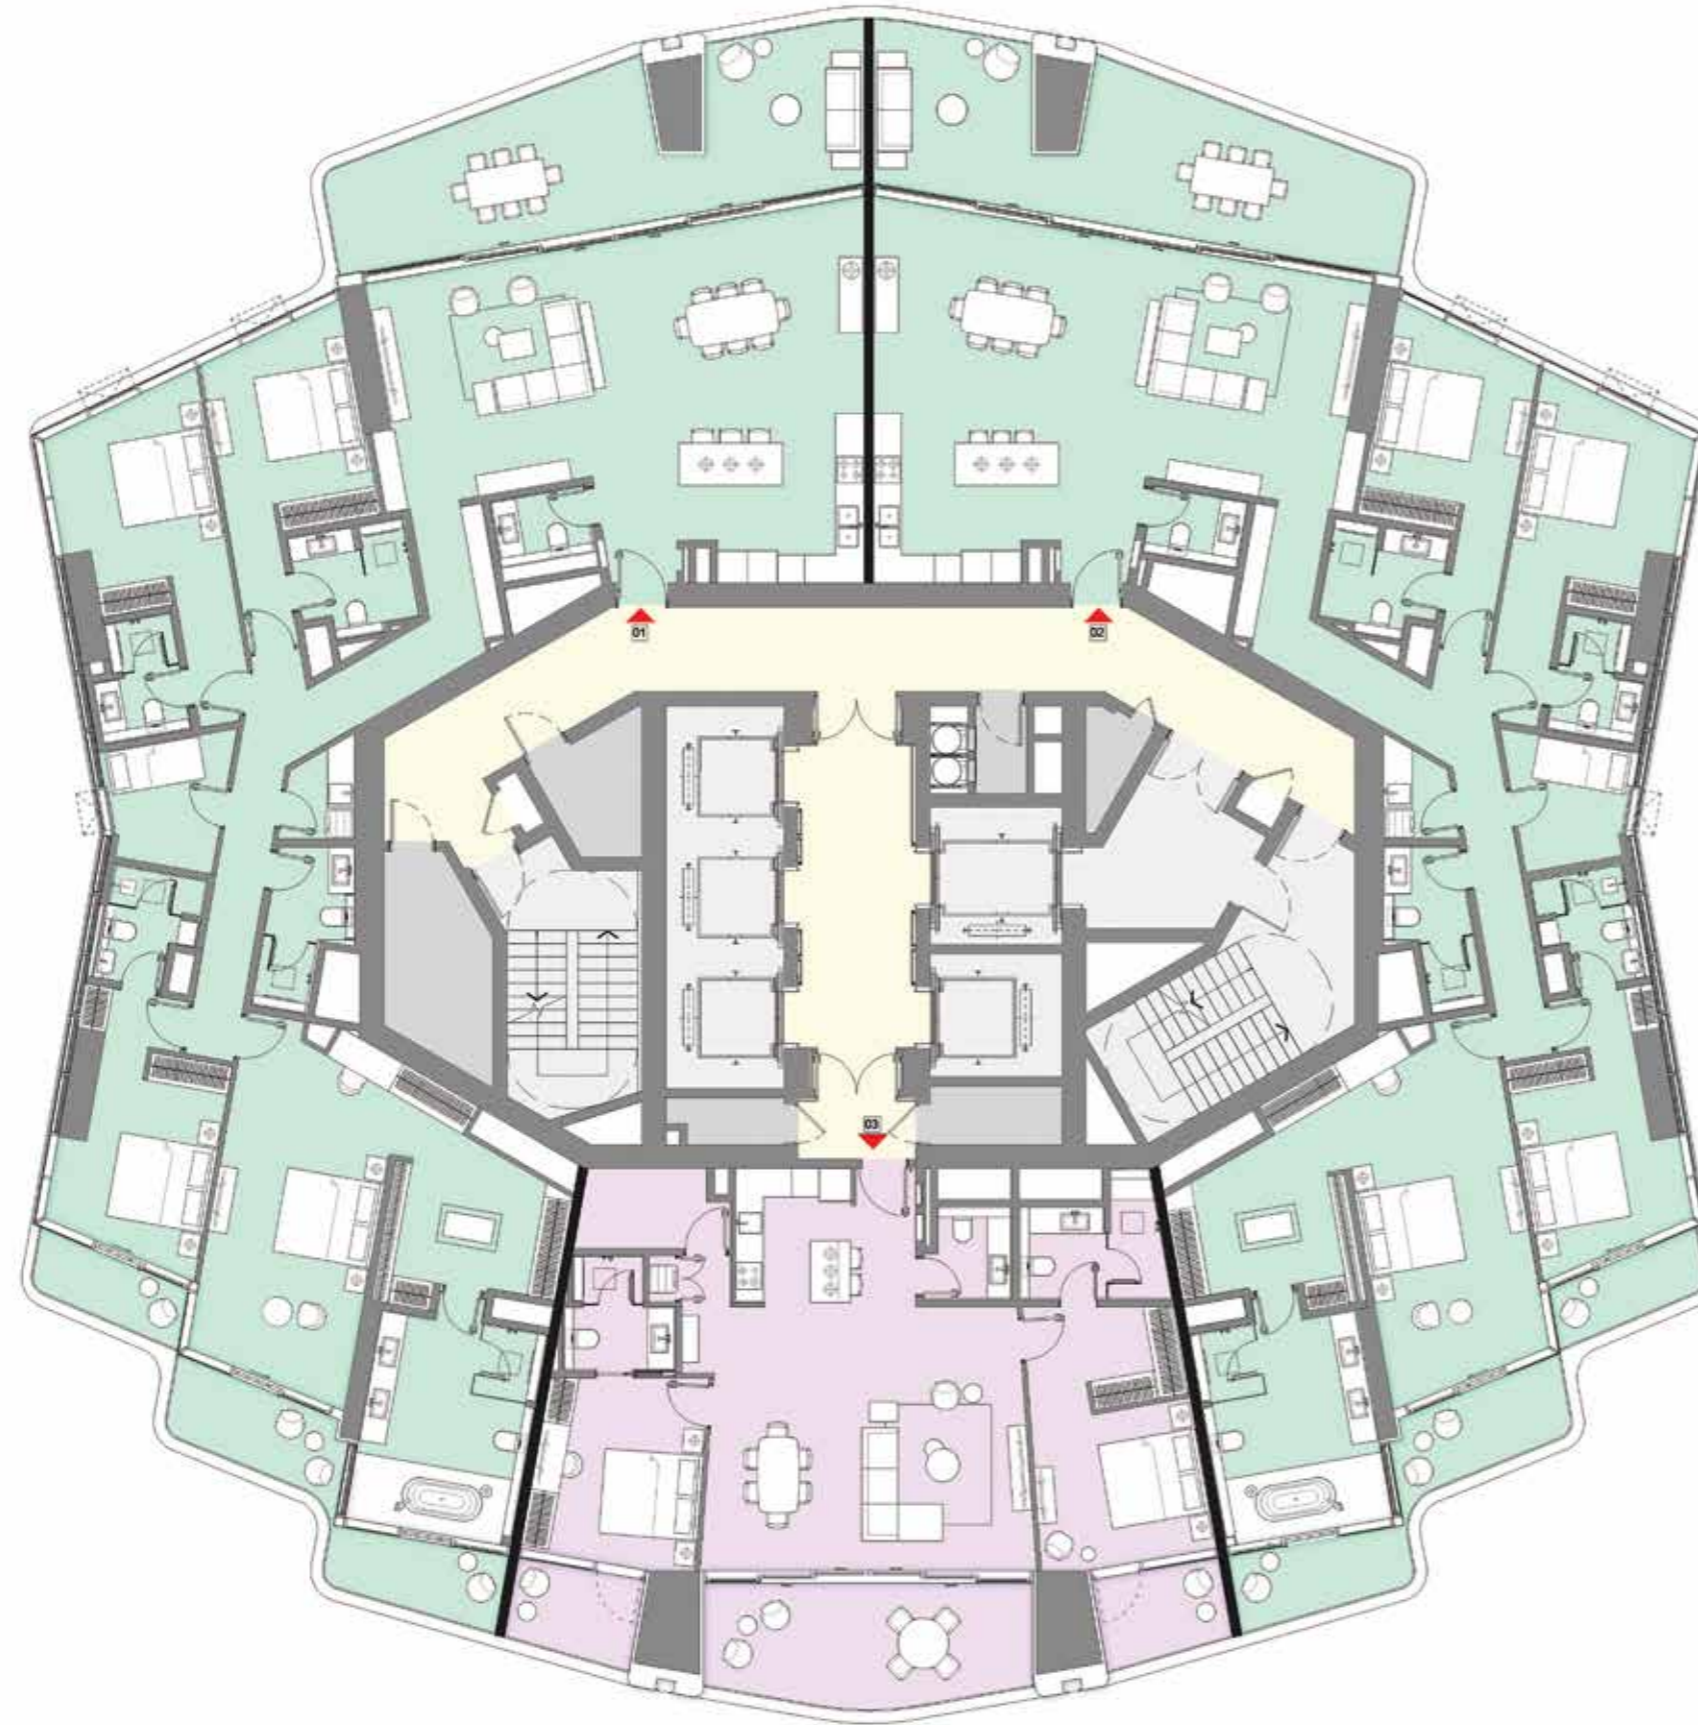

TYPICAL FLOORPLANS

Signature Residential Levels

Levels 40 - 41

4 Bedroom Signature Units

2 Bedroom Signature Units

- 4 BR-Signature (01, 02)
- 2 BR-Signature (03)