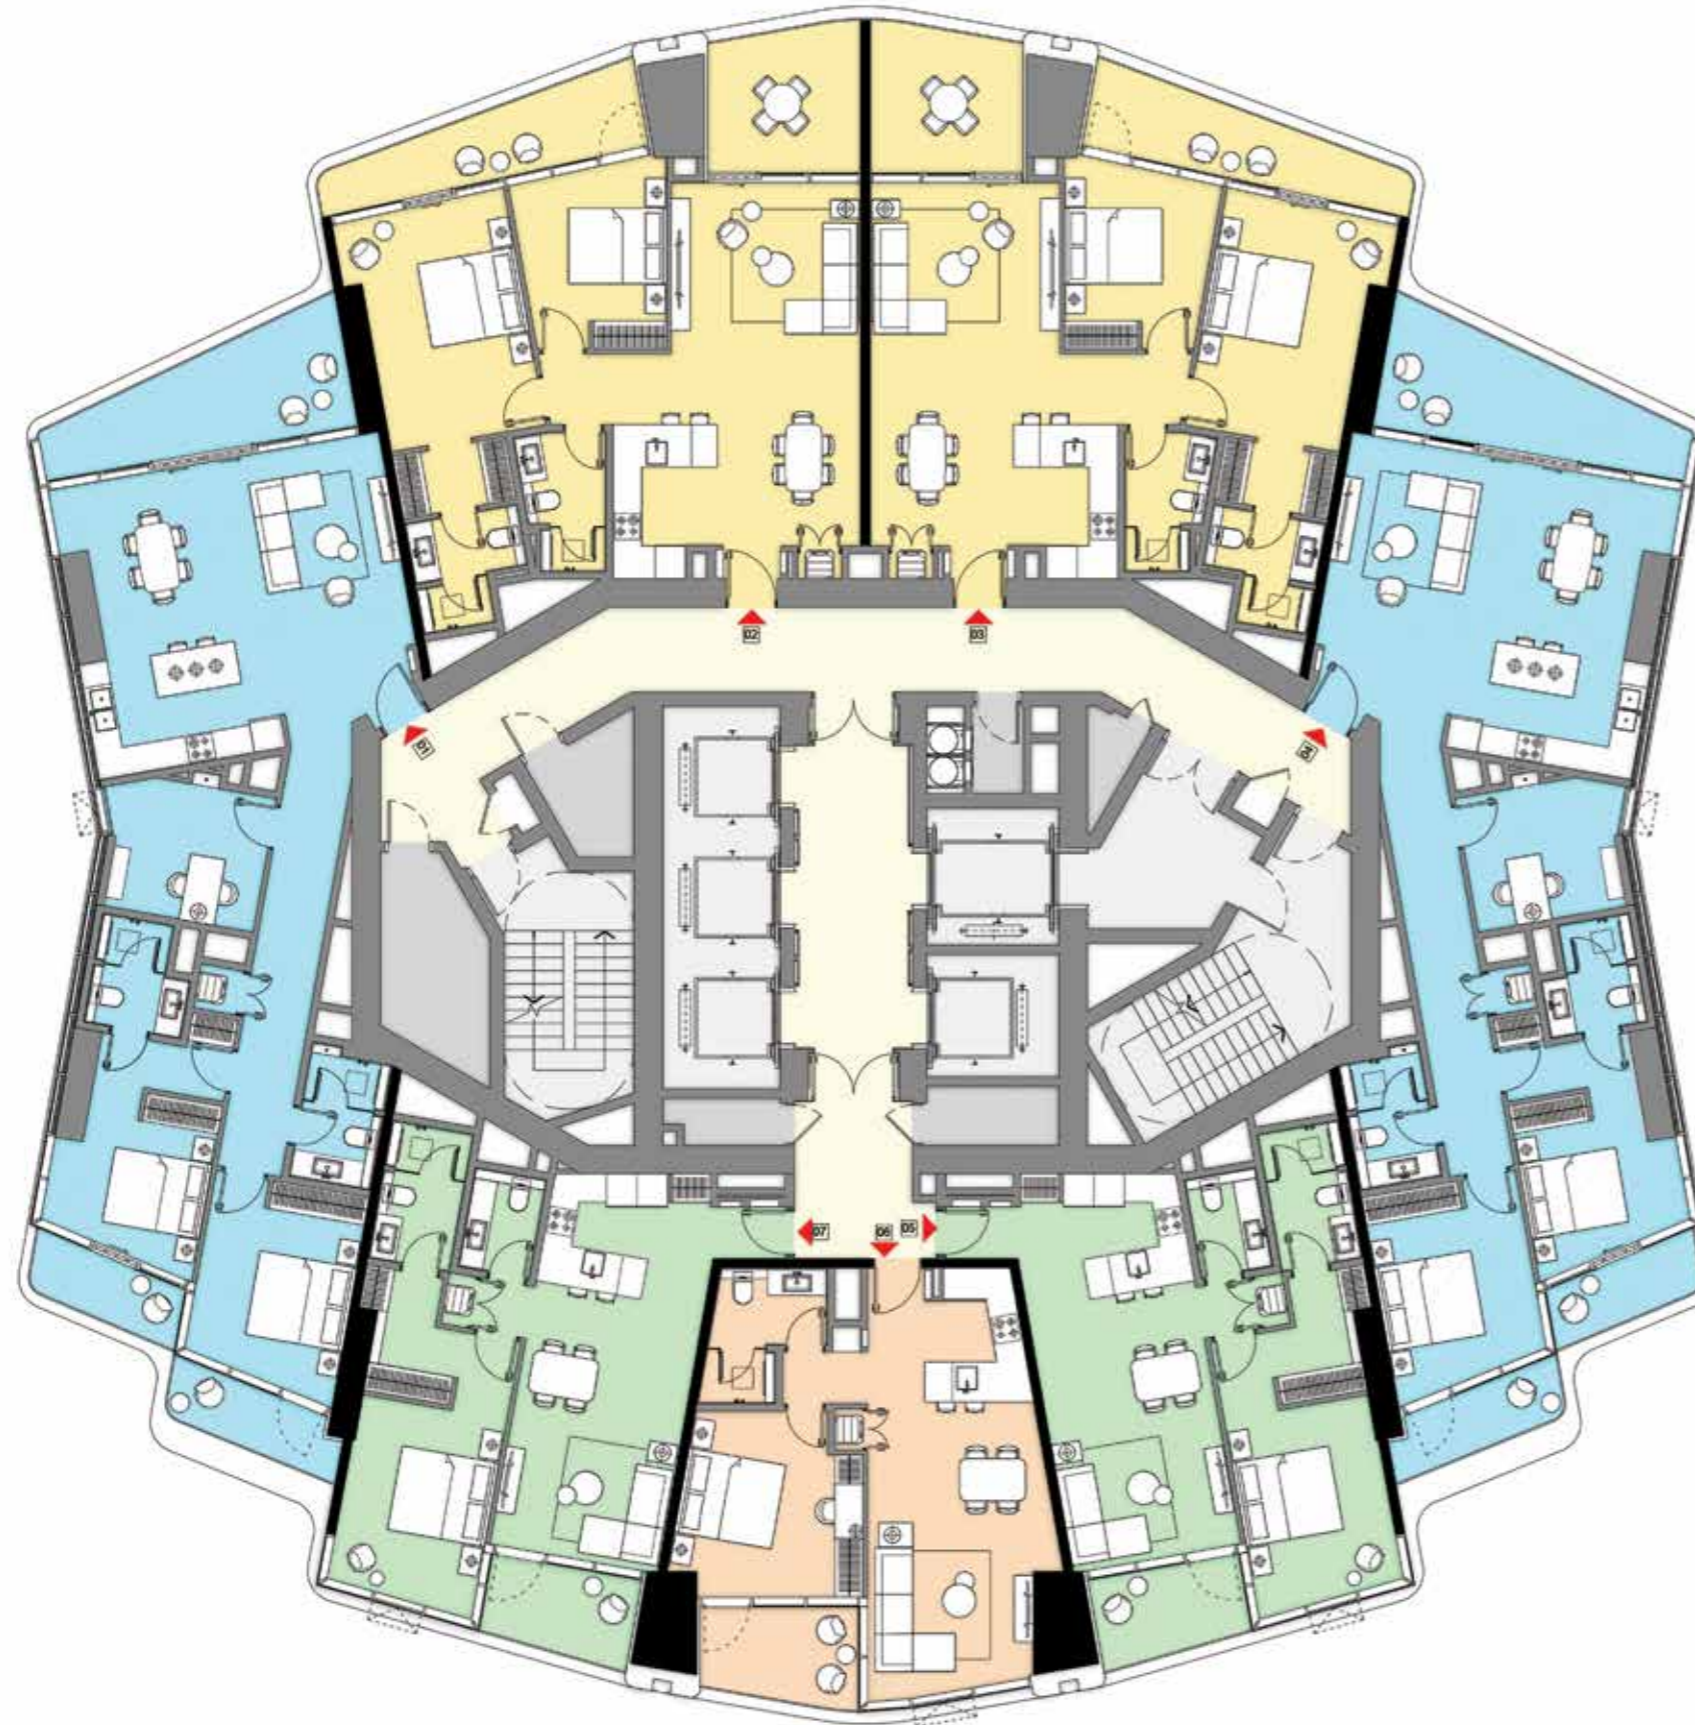

TYPICAL FLOORPLANS

Residential Levels

Levels 08 - 15

1 & 2 Bedroom Units

- 1 BR-A (Units 06)
- 1 BR-C1 (Units 05, 07)
- 2 BR-A (Units 02, 03)
- 2 BR-C (Units 01, 04)