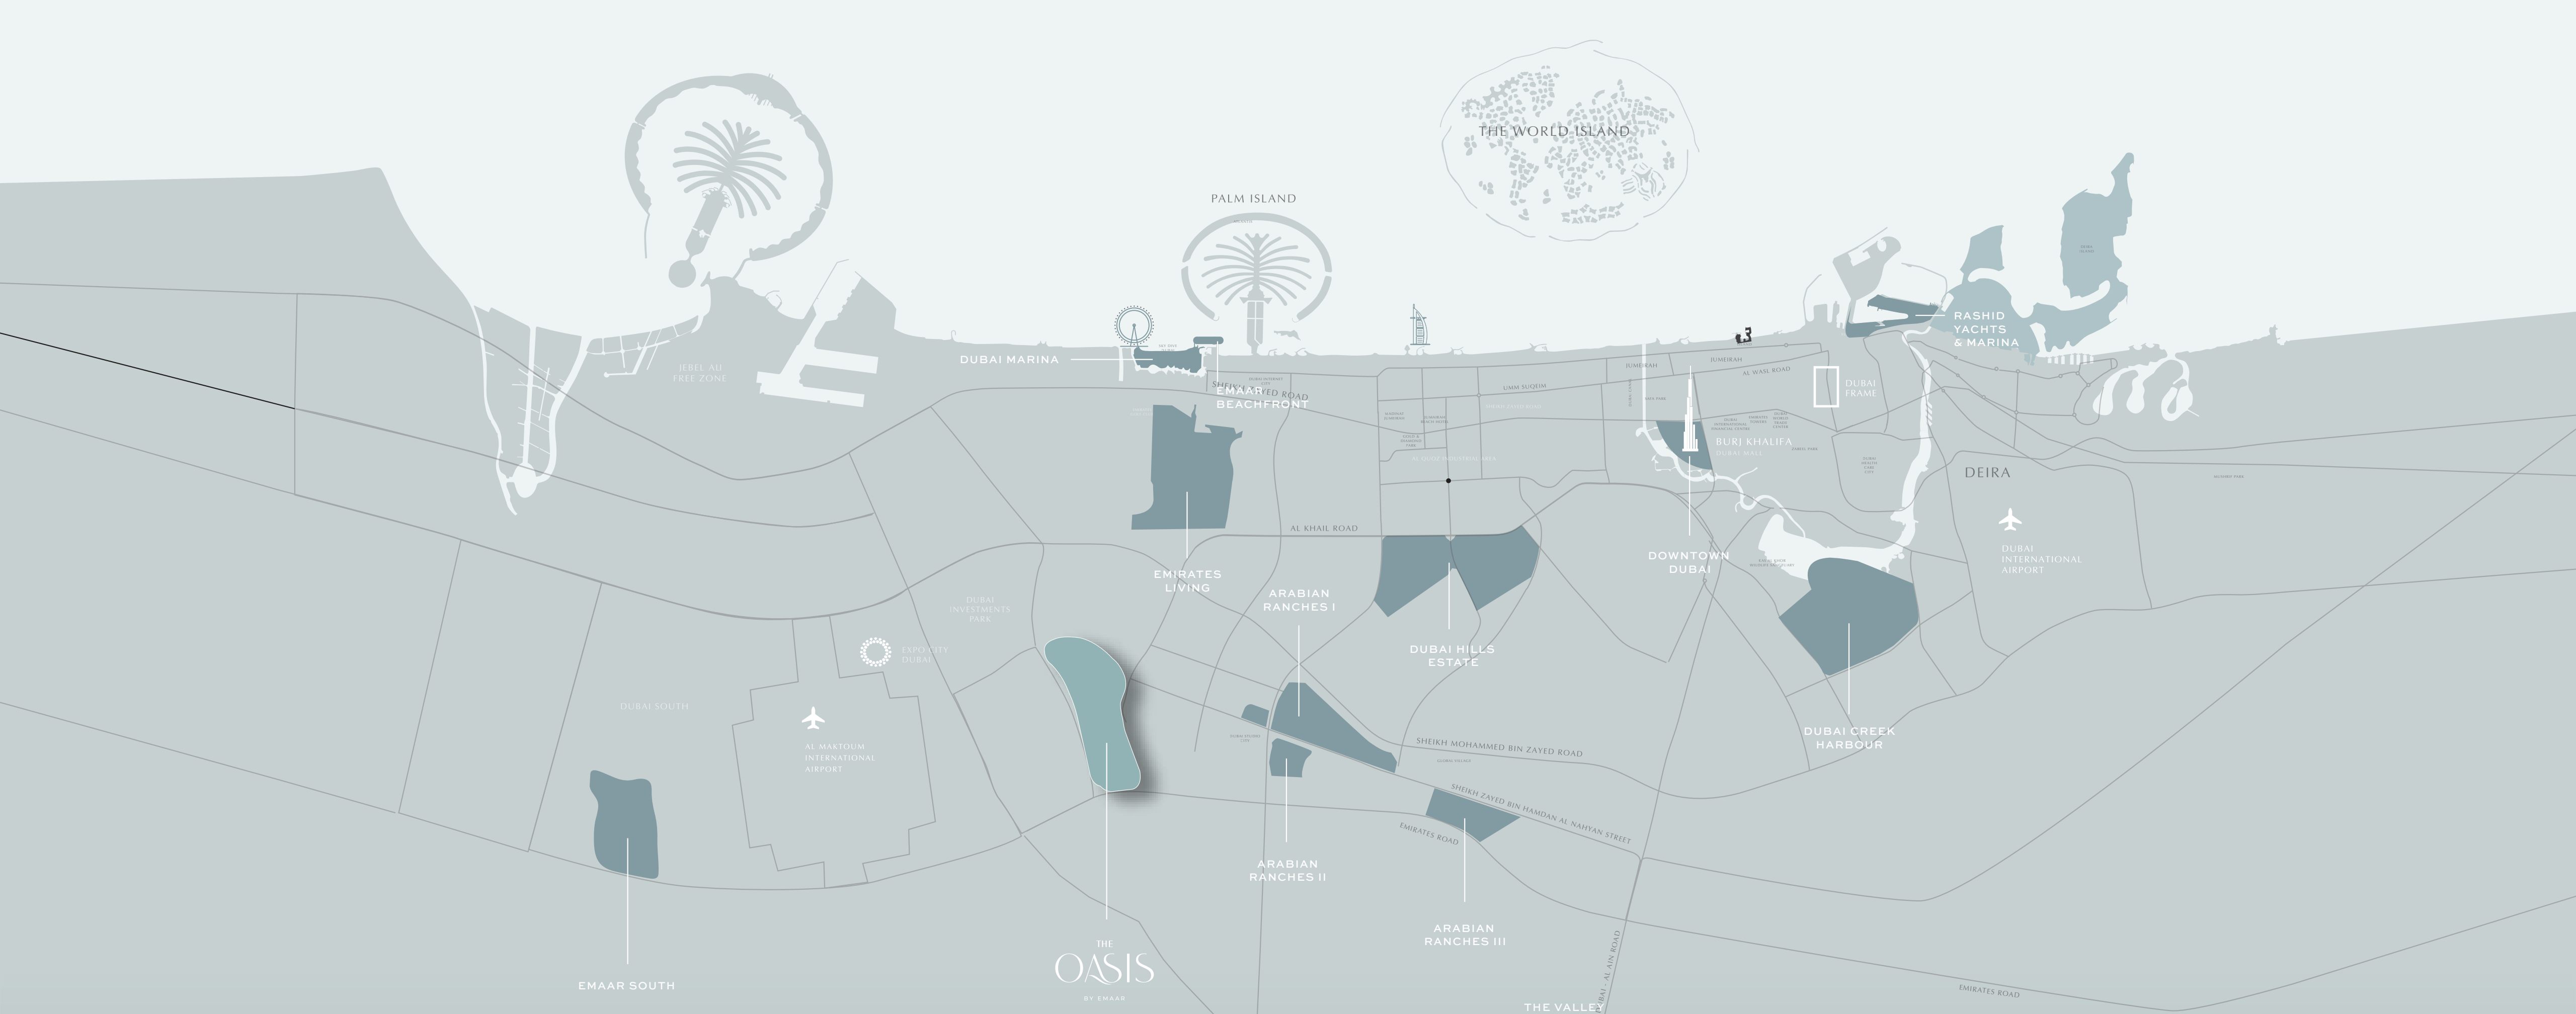

A place to choose your space,
your pace, and how you live your days

18 Min
to Al Maktoum
International Airport

20 Min
to Dubai Hills
Estate / Dubai Hills Mall

28 Min
to Dubai Marina and
Dubai Marina Mall