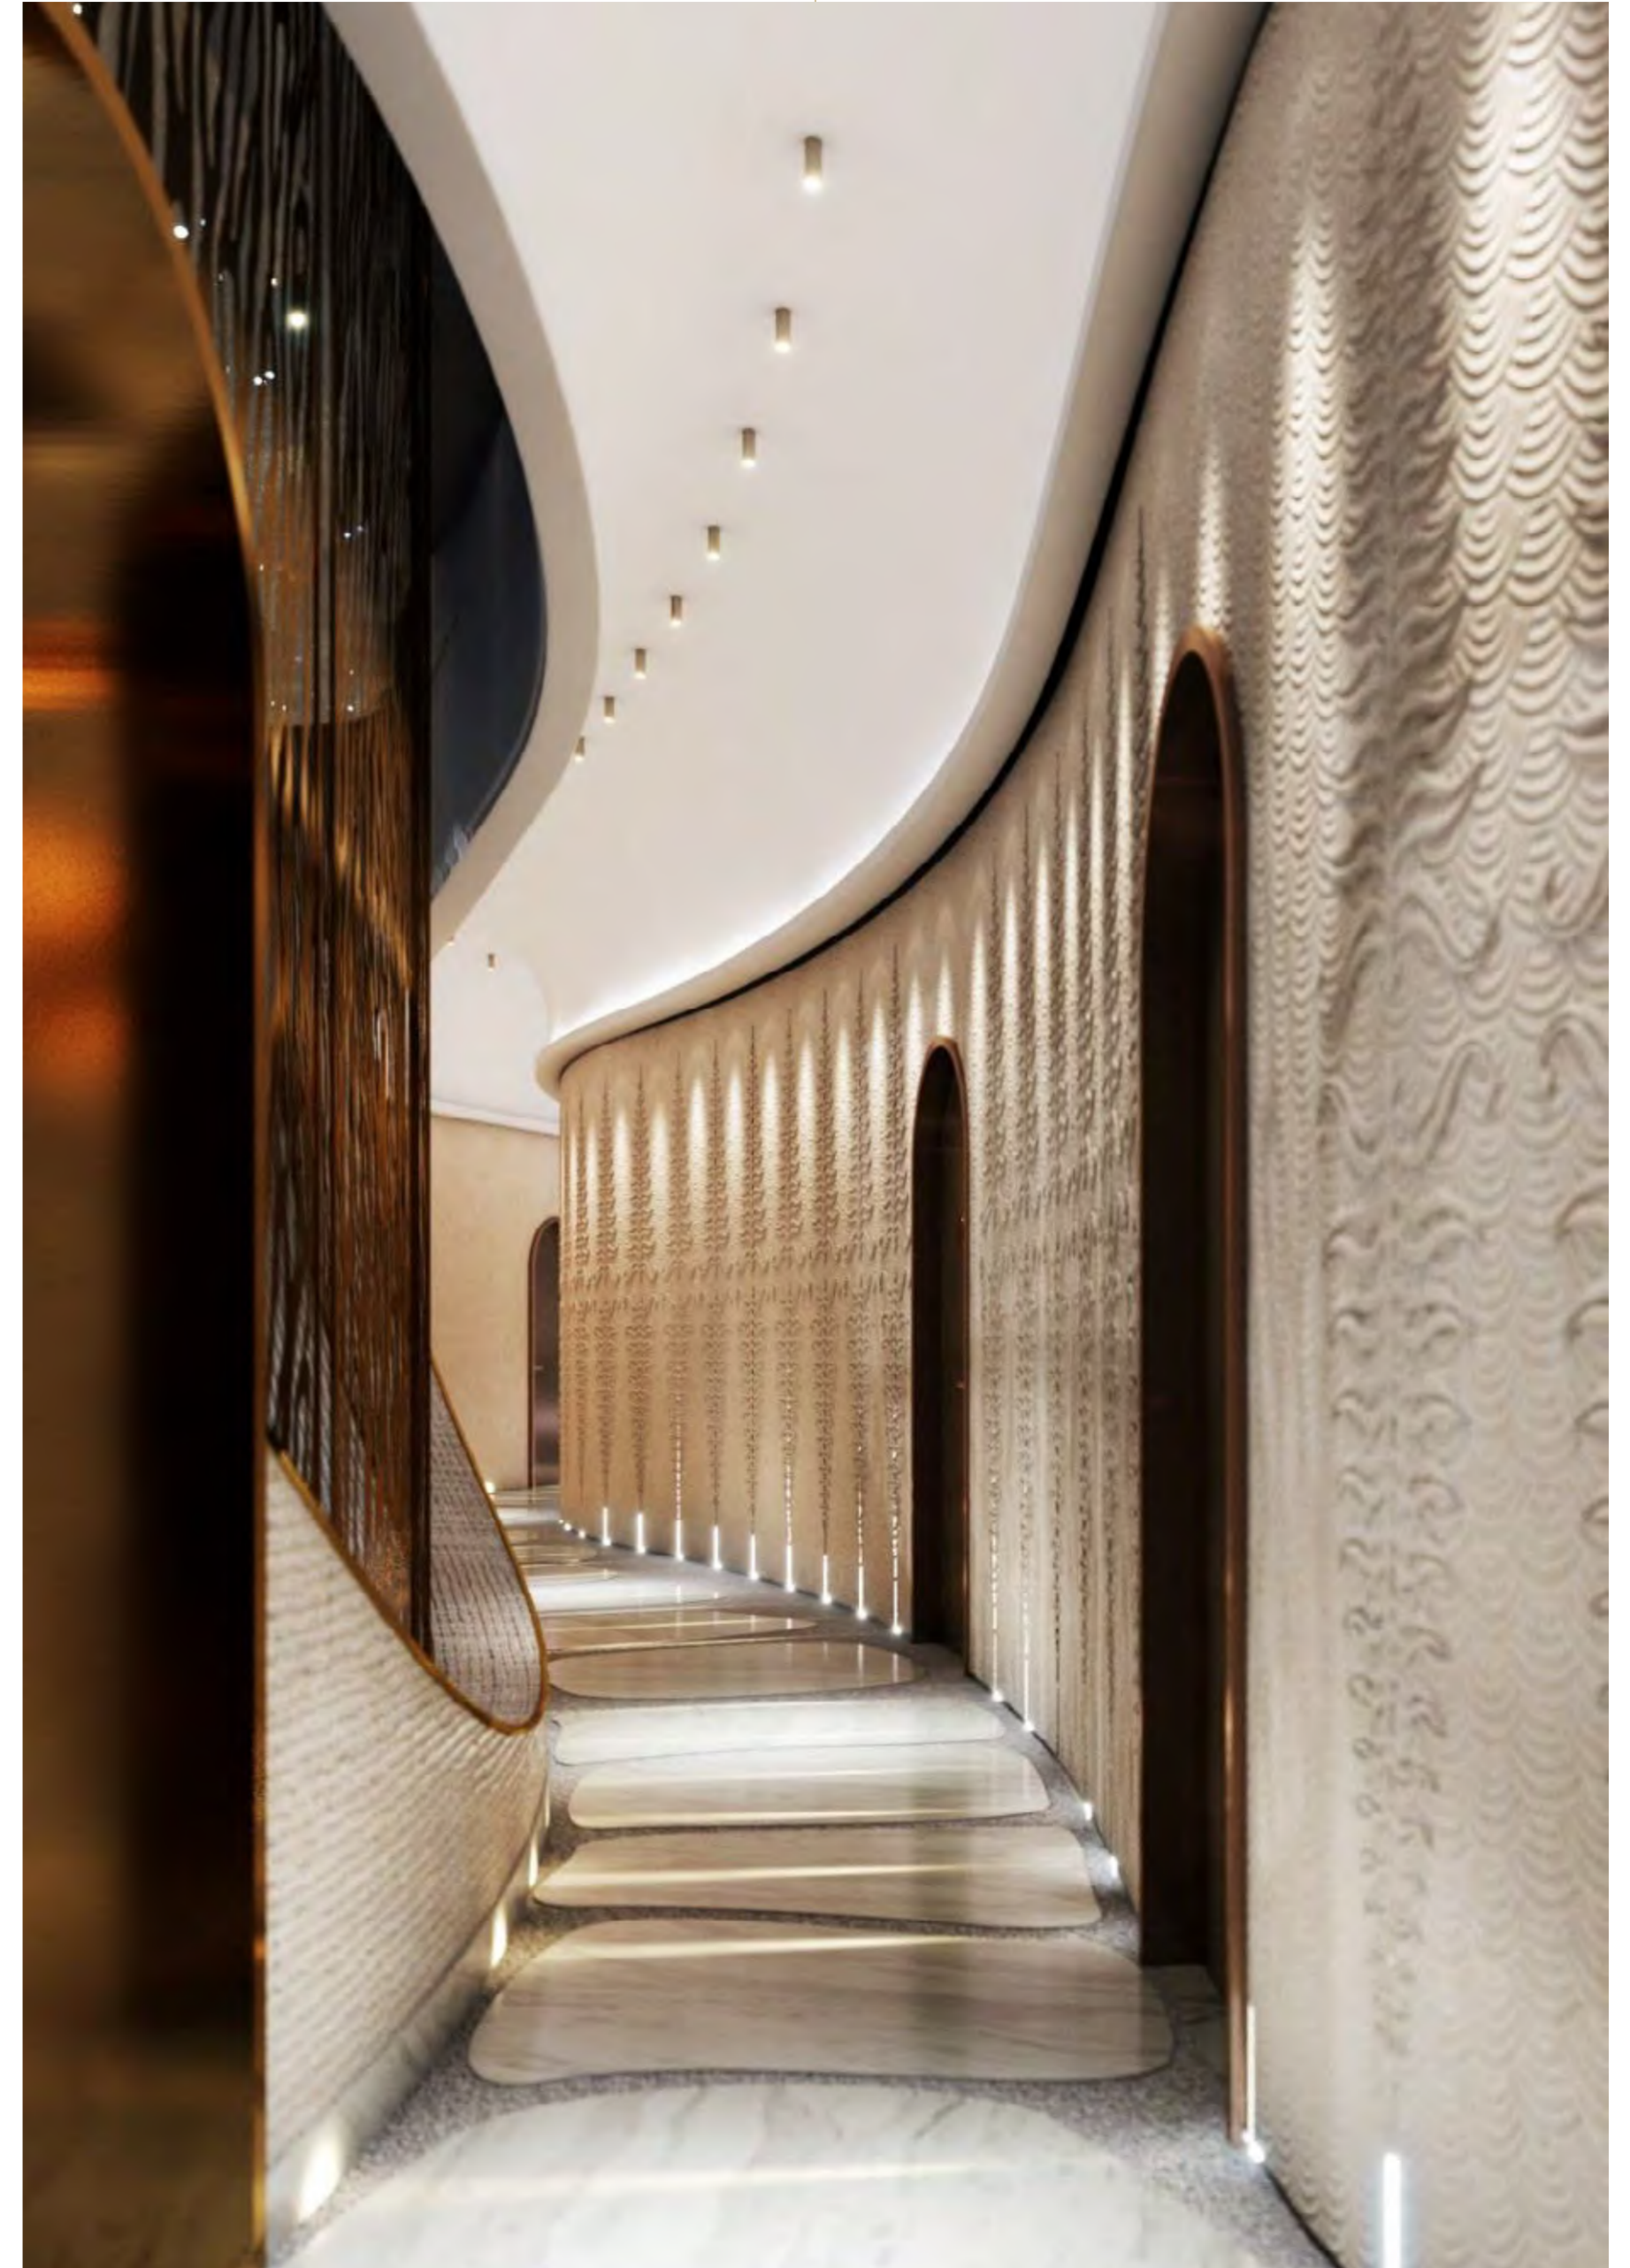

CAVALLI COUTURE

UNSEEN VIEWS

WHEN IT COMES TO DESCRIBING THE VIEWS FROM CAVALLI COUTURE, BREATHTAKING MIGHT BE AN UNDERSTATEMENT. IN A DUBAI FIRST, THE BUILDING OFFERS PREVIOUSLY UNSEEN PANORAMAS OF SAFA PARK'S TREES, PLANTS AND FLOWER-LINED PATHWAYS FROM ONE SIDE, WHILE THE OTHER PRESENTS YOU WITH A SWEEPING VISTA OF THE DUBAI CANAL, BUSINESS BAY CROSSING AND THE PLACID WATERS OF THE GULF.

UNENDING WELCOMES

WHEN YOU ENTER CAVALLI COUTURE, YOU ENTER A TRIPLE-HEIGHT LOBBY WHICH NEVER STOPS GREETING YOU. WHETHER IT IS THE VIBRANT CAVALLI-DESIGNED INTERIOR THAT TRANSFORMS THE FOYER INTO A BOLD CELEBRATION OF ANIMAL PATTERNS AND COLOR OR THE UNOBSTRUCTED VIEW OF THE CANAL BEYOND, THE BUILDING MEETS YOU WITH INEXHAUSTIBLE FLAIR, TIME AND TIME AGAIN.