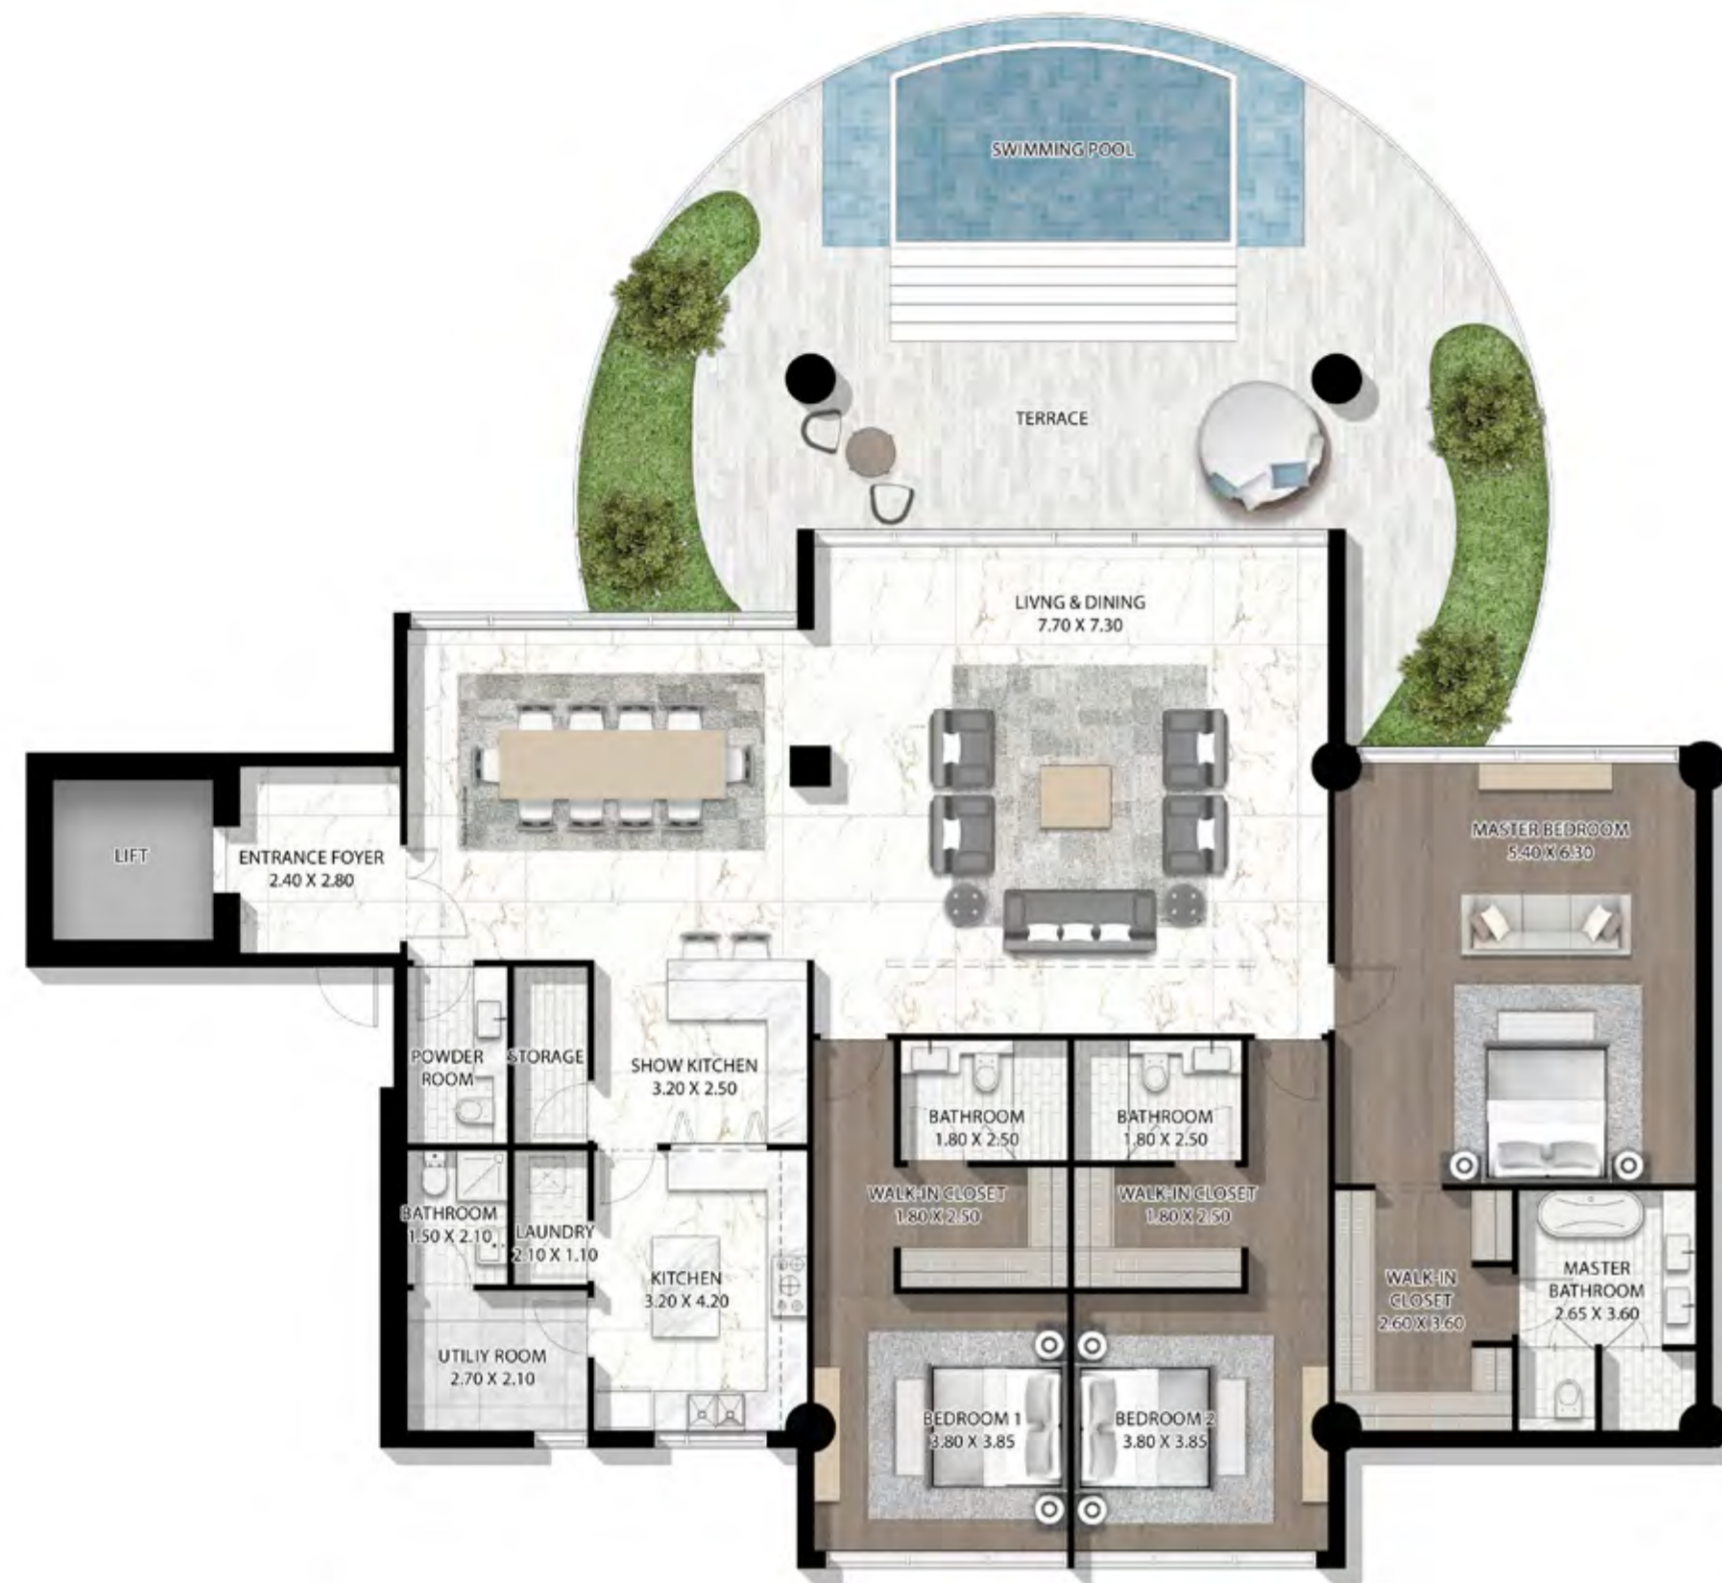

3 BEDROOM
TYPE 4A