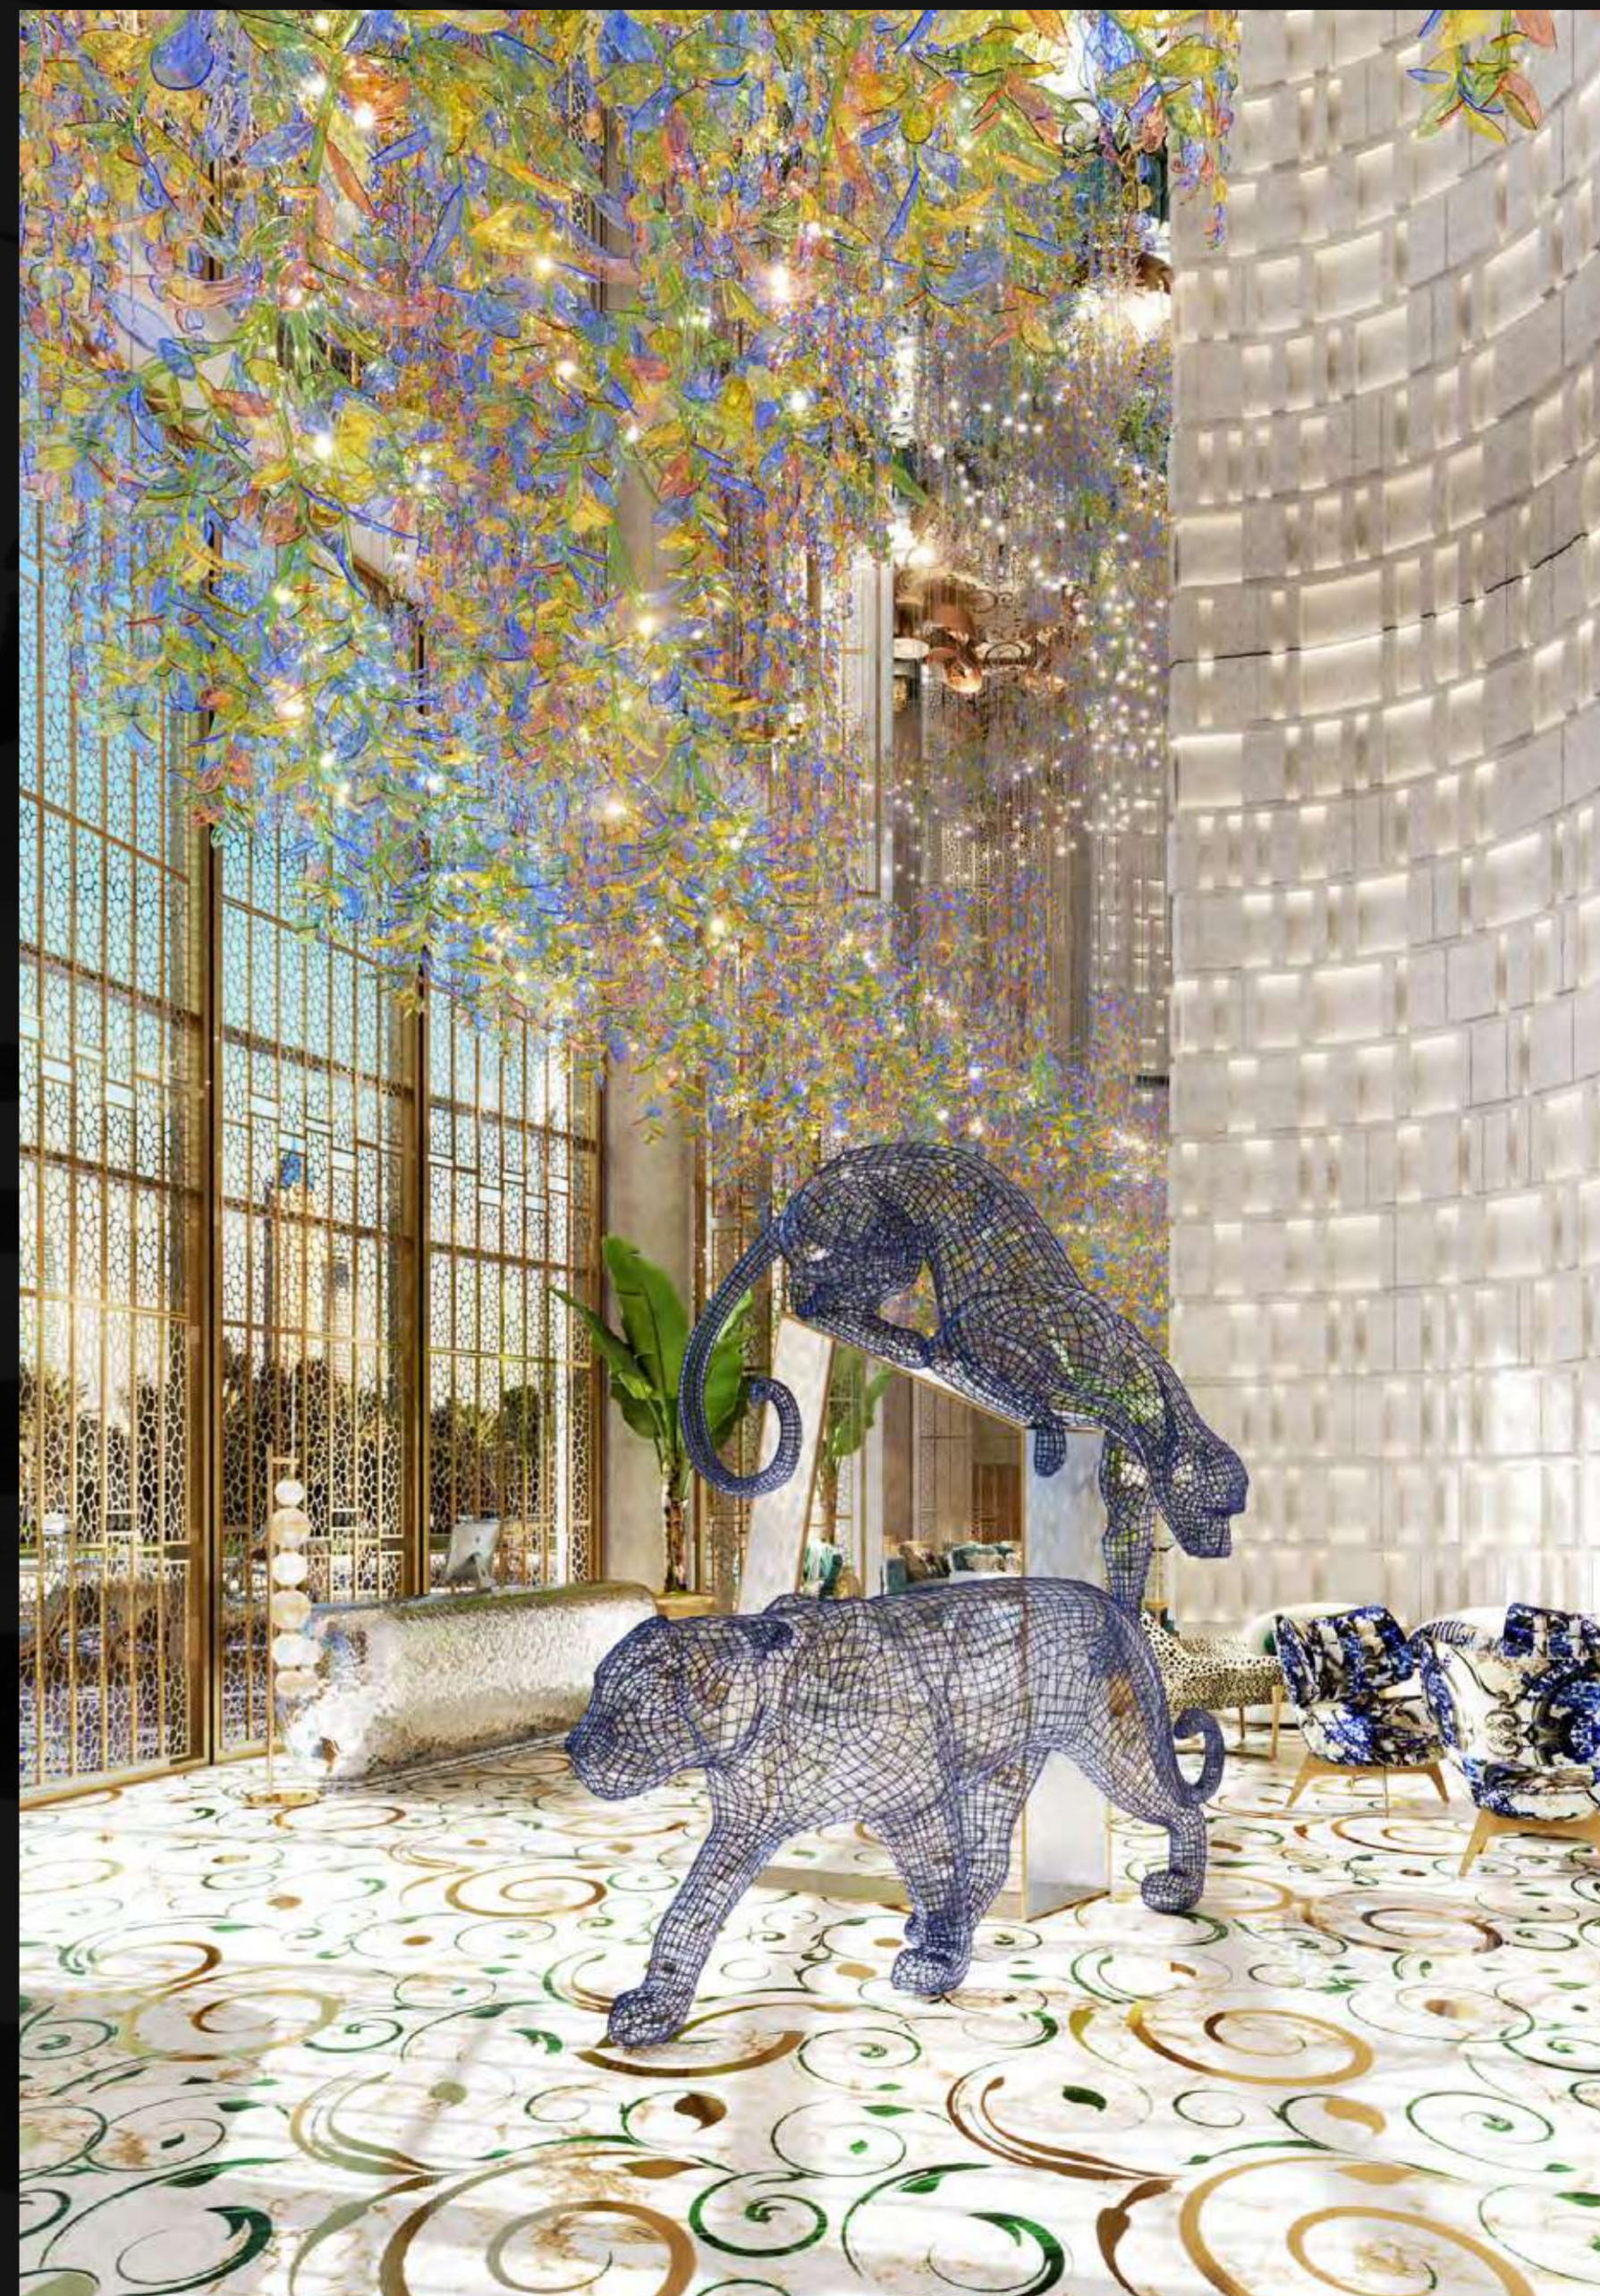

CAVALLI COUTURE

UNSEEN VIEWS

WHEN IT COMES TO DESCRIBING THE VIEWS FROM CAVALLI COUTURE, BREATHTAKING MIGHT BE AN UNDERSTATEMENT. IN A DUBAI FIRST, THE BUILDING OFFERS PREVIOUSLY UNSEEN PANORAMAS OF SAFA PARK'S TREES, PLANTS AND FLOWER-LINED PATHWAYS FROM ONE SIDE, WHILE THE OTHER PRESENTS YOU WITH A SWEEPING VISTA OF THE DUBAI CANAL, BUSINESS BAY CROSSING AND THE PLACID WATERS OF THE GULF.

UNENDING WELCOMES

WHEN YOU ENTER CAVALLI COUTURE, YOU ENTER A TRIPLE-HEIGHT LOBBY WHICH NEVER STOPS GREETING YOU. WHETHER IT IS THE VIBRANT CAVALLI-DESIGNED INTERIOR THAT TRANSFORMS THE FOYER INTO A BOLD CELEBRATION OF ANIMAL PATTERNS AND COLOR OR THE UNOBSTRUCTED VIEW OF THE CANAL BEYOND, THE BUILDING MEETS YOU WITH INEXHAUSTIBLE FLAIR, TIME AND TIME AGAIN.

UNIMAGINABLE SPACE

FROM THE RECEPTION AND PODIUM TO THE TERRACES AND ROOFTOP, CAVALLI COUTURE HAS BEEN DESIGNED TO OPTIMIZE SPACE IN WAYS WHICH REMINDS YOU OF OPENINGS IN A FOREST, WHERE DENSE FOLIAGE GIVES WAY TO SUNLIT GROVES, AND THE CANOPY ABOVE YOUR HEAD PARTS TO REVEAL A CLOUDLESS SKY.