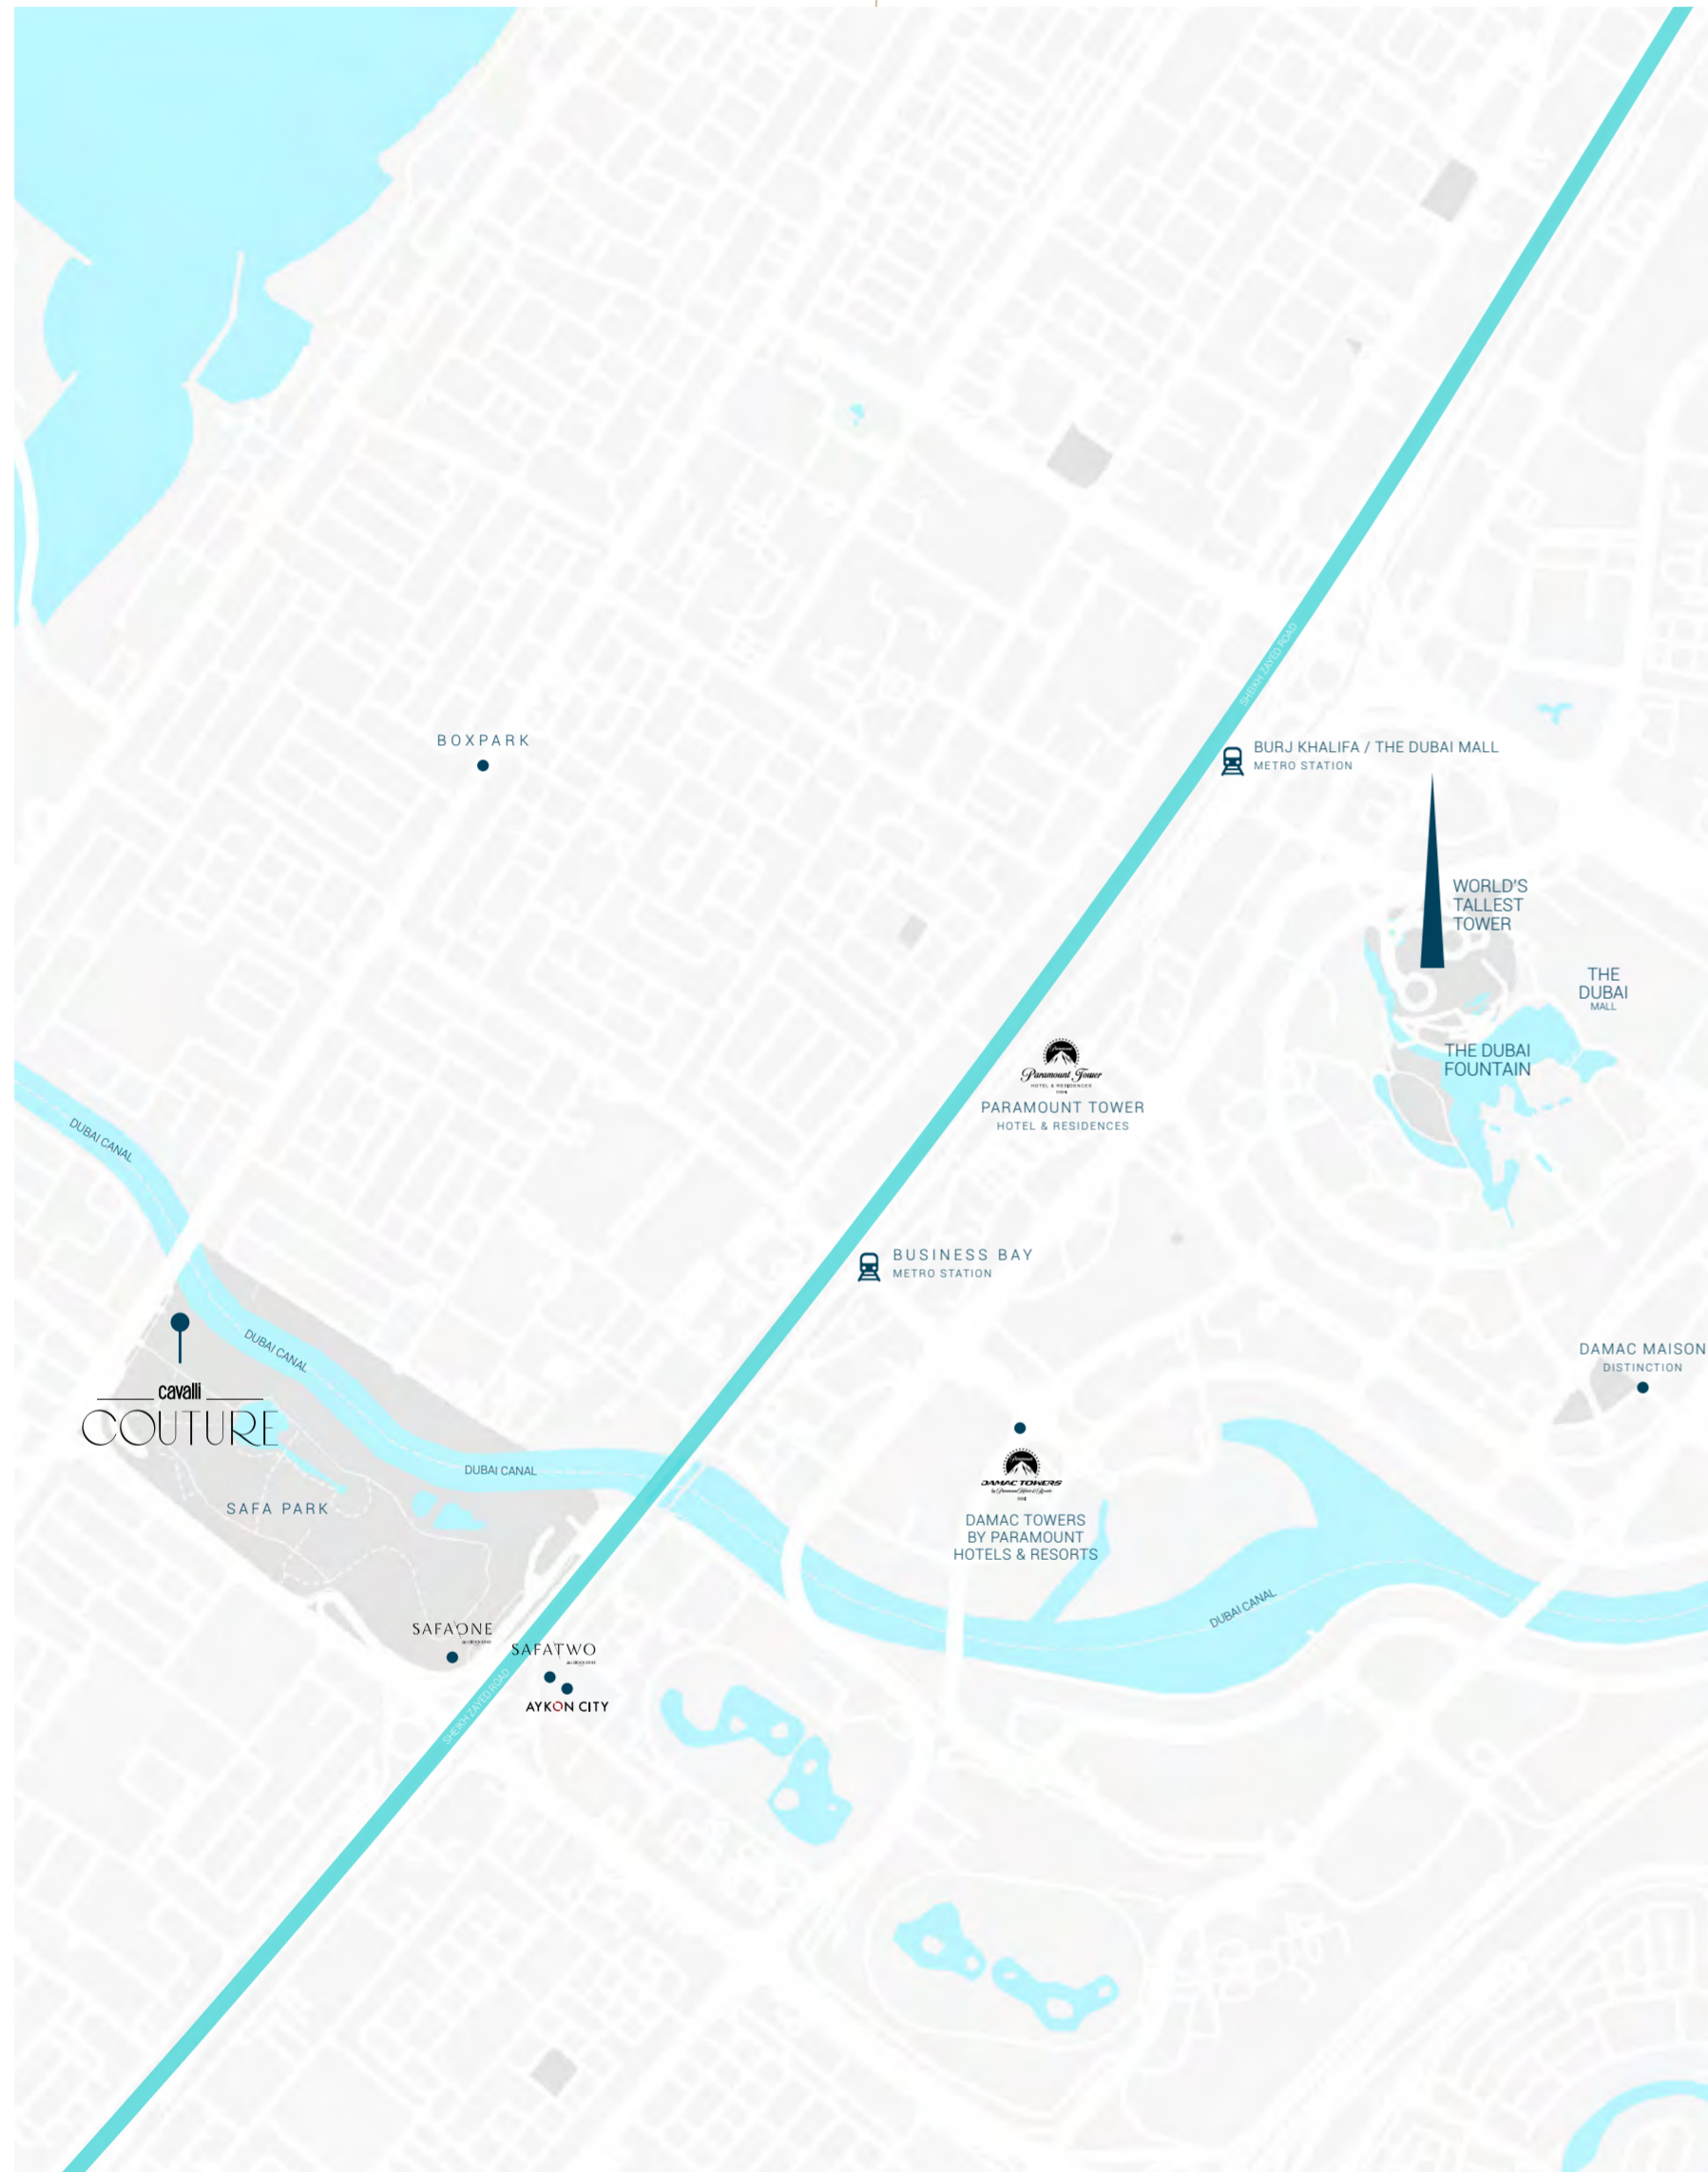

CAVALLI COUTURE