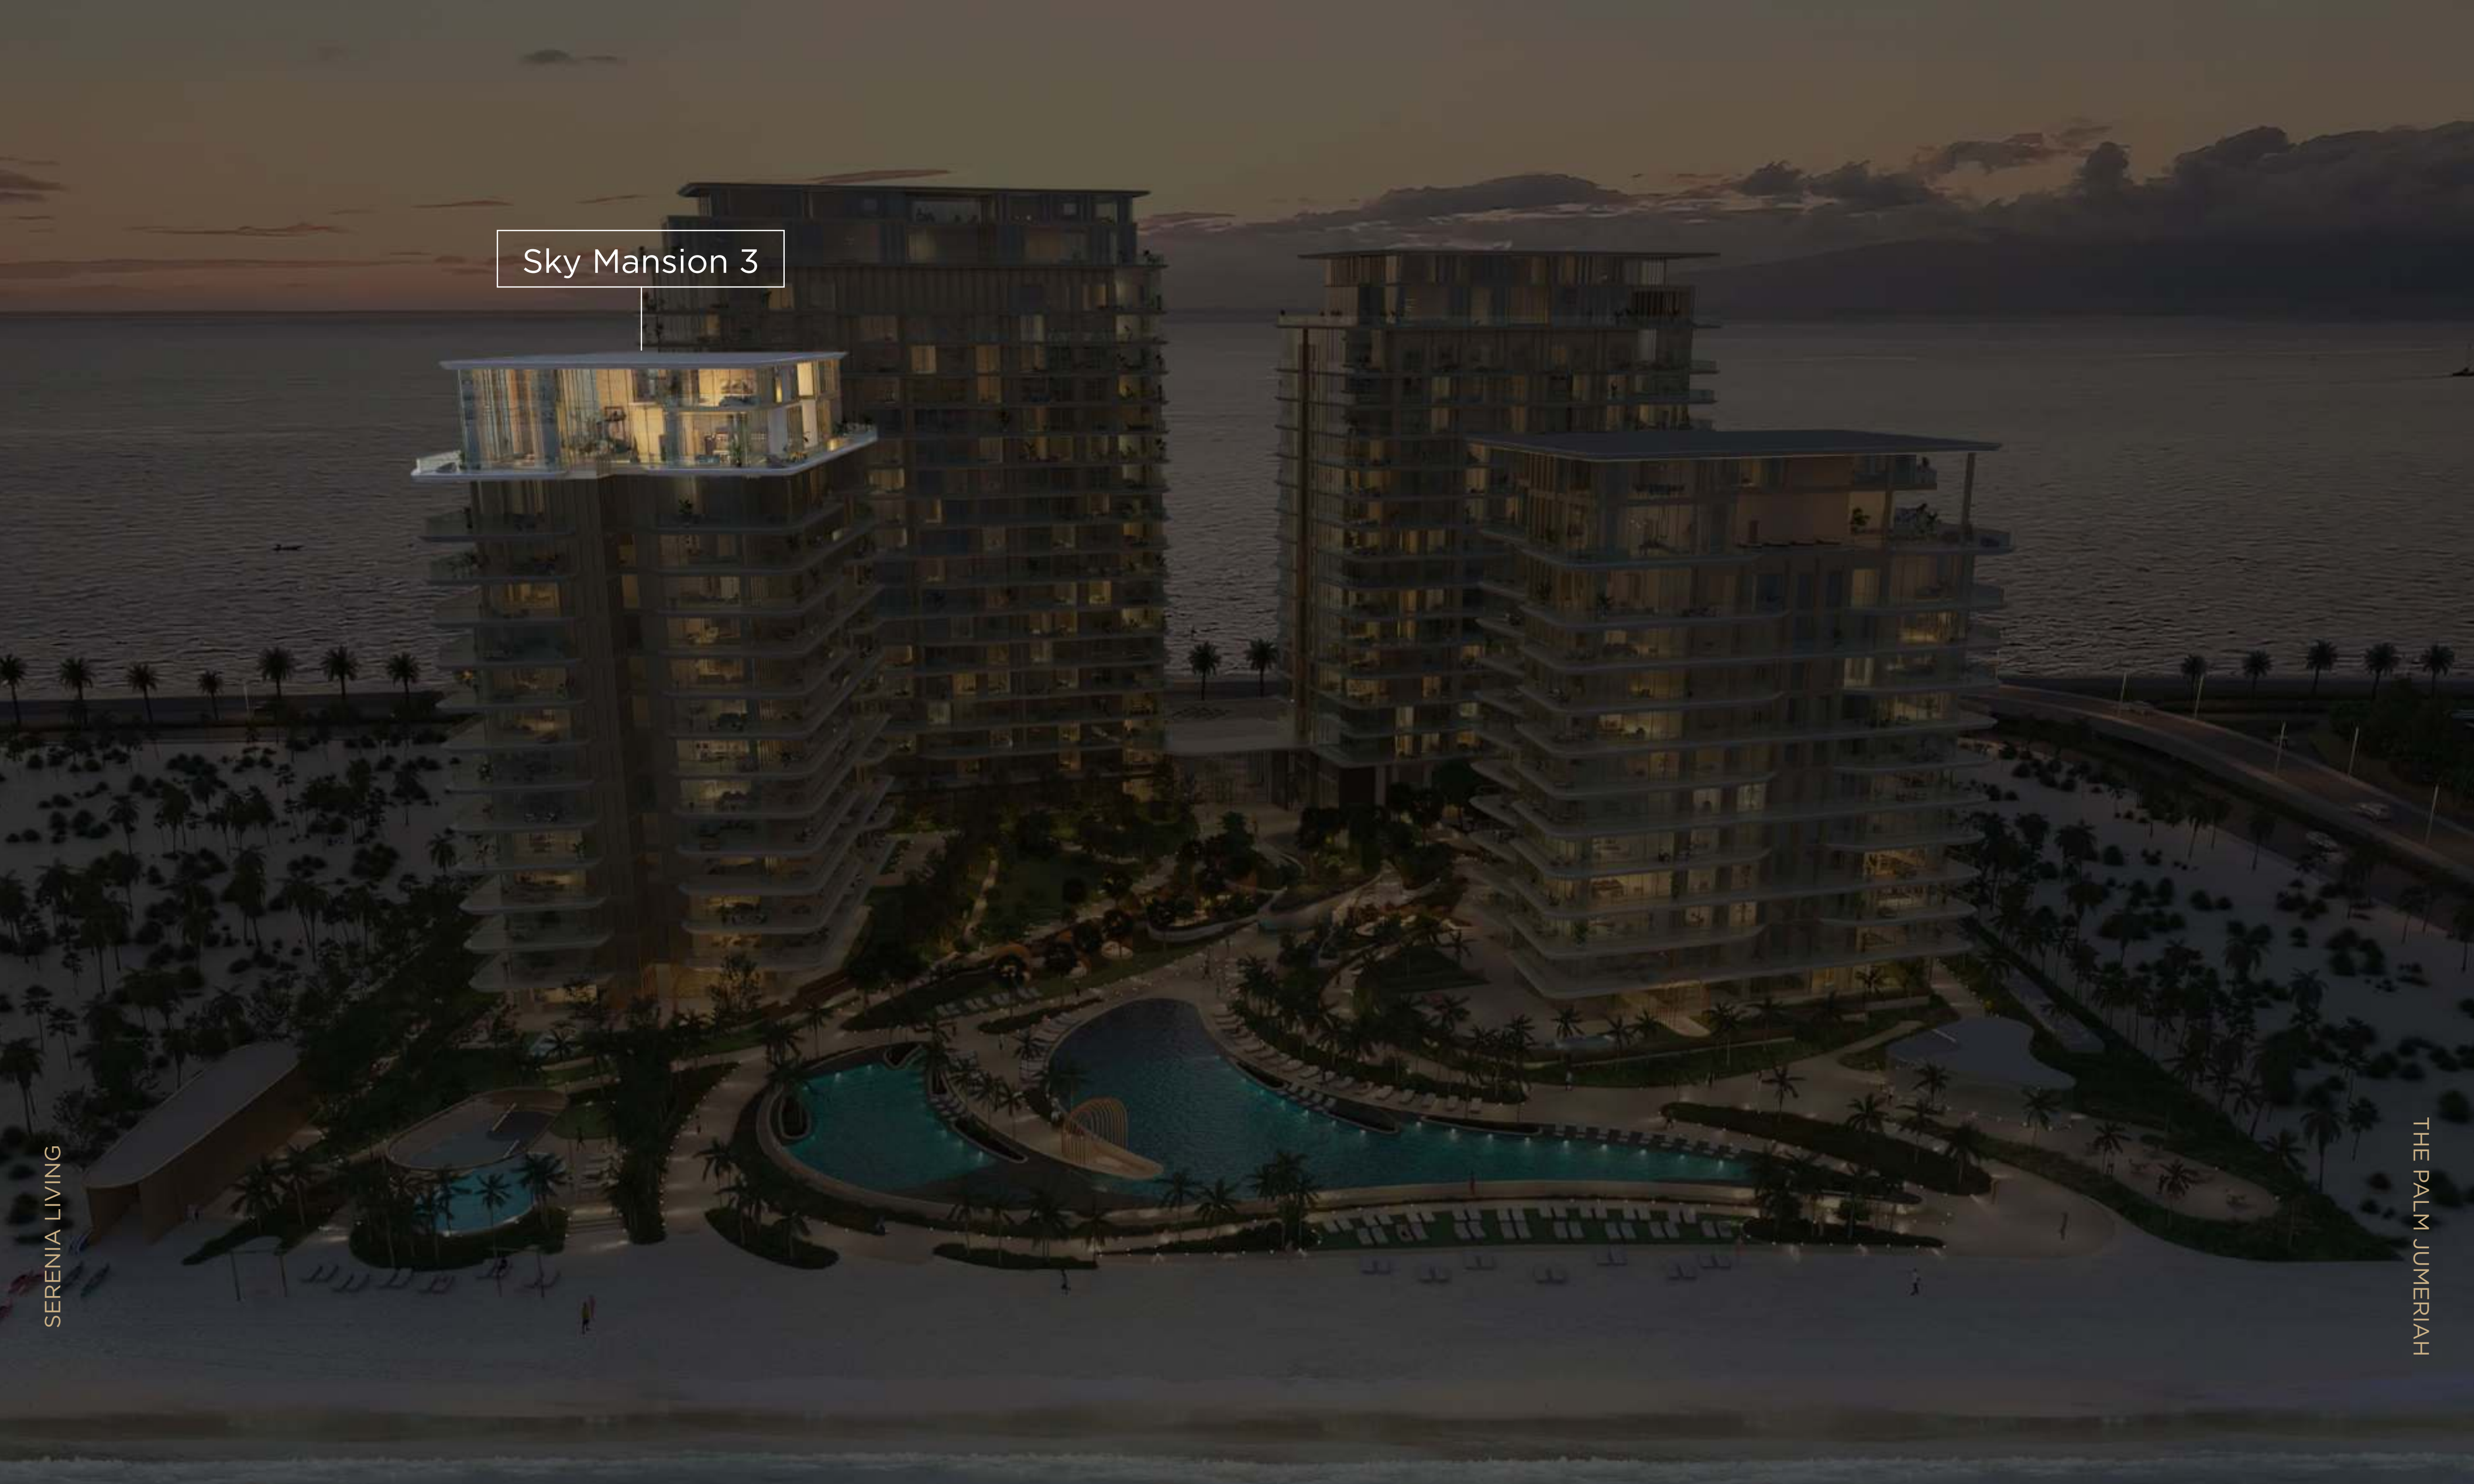

SERENIA LIVING

THE PALM JUMERIAH

HIGHLIGHTS

18,287 SQ.FT. (1,699 SQ.M.)

---

5 bedrooms + maid's room

Private infinity pool

Private gym

Private office

Private lift lobby