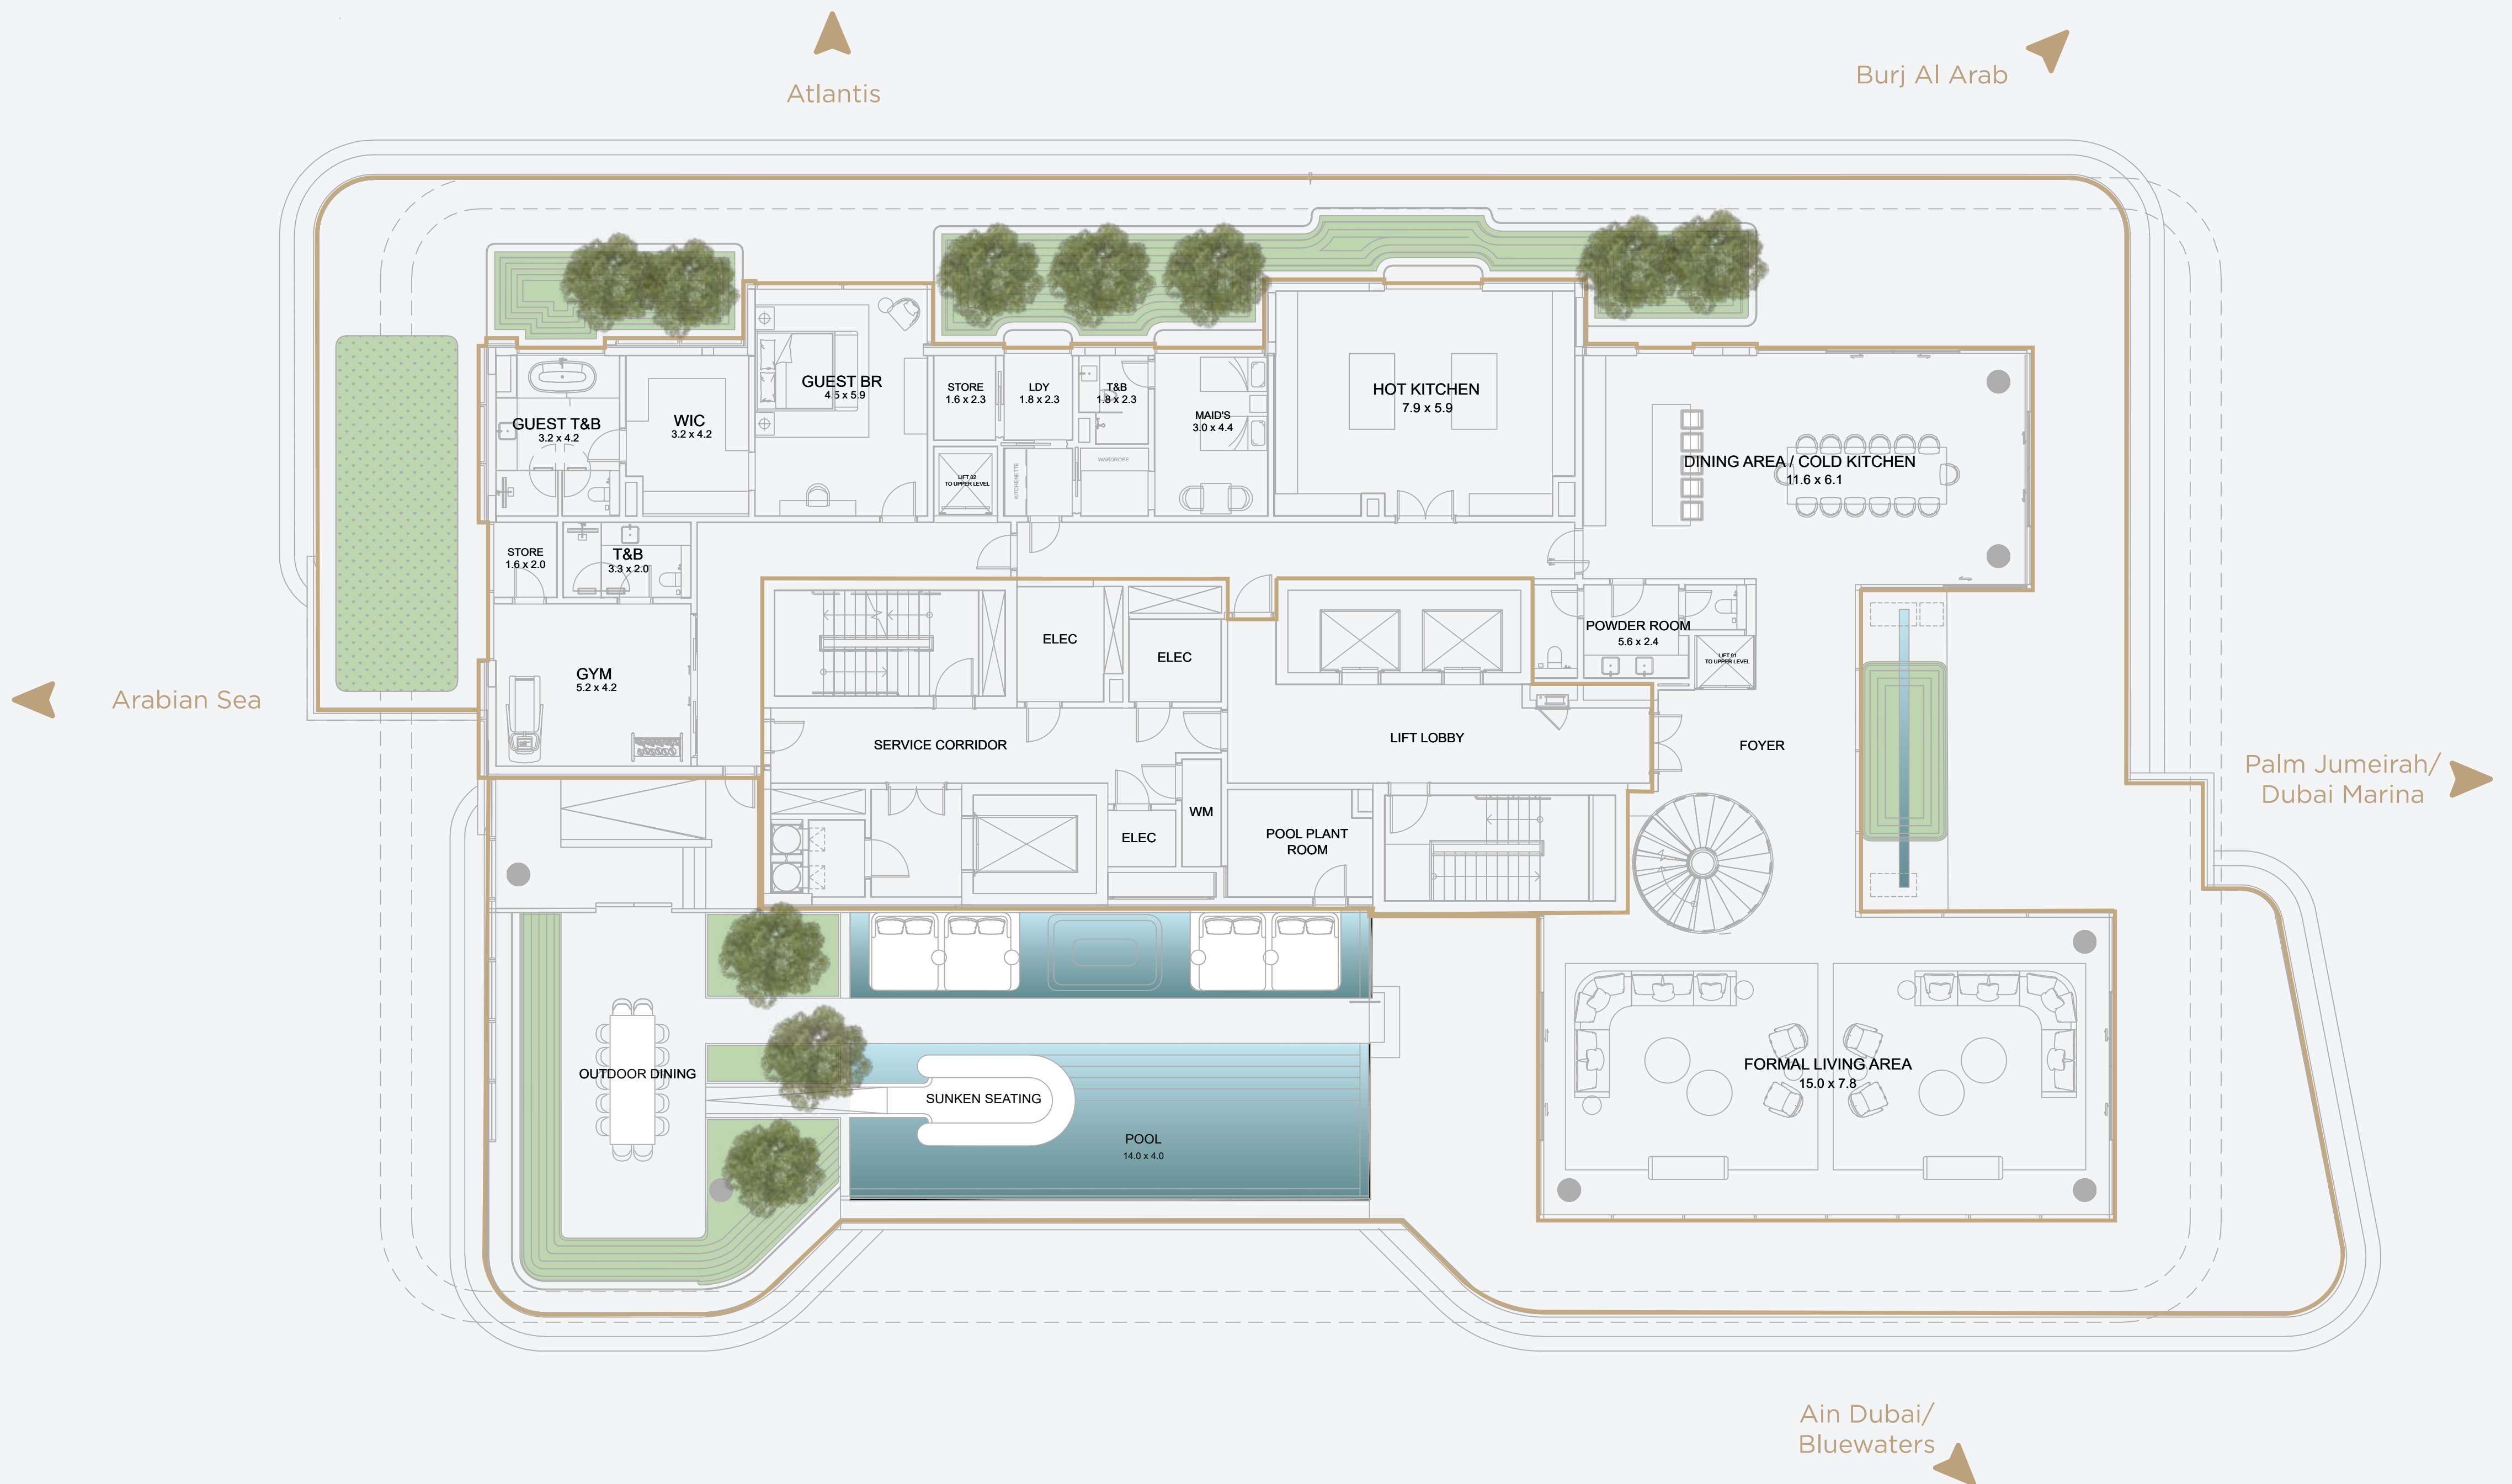

SKY MANSION 2

TOWER 2 SKY MANSION LEVEL 19

LEVEL 18		LEVEL 19		TOTAL AREA	
	Internal area 7,728 sq.ft (718 sq.m.)		Terrace area 8,945 sq.ft (831 sq.m.)		24,358 sq.ft (2,263 sq.m.)

SKY MANSION 3

SERENIA LIVING

THE PALM JUMERIAH

HIGHLIGHTS

18,287 SQ.FT. (1,699 SQ.M.)

5 bedrooms + maid's room

Private infinity pool

Private gym

Private office

Private lift lobby

SKY MANSION 3

TOWER 3 SKY MANSION LEVEL 13

LEVEL 13		LEVEL 14		TOTAL AREA
	Internal area 5,360sq.ft (498 sq.m.)		Terrace area 7,556 sq.ft (702 sq.m.)	
	Internal area 5,113 sq.ft (475 sq.m.)		Terrace area 258 sq.ft (24 sq.m.)	

THE PALM JUMERIAH

Sky Mansion 4

HIGHLIGHTS

16,898 SQ.FT. (1,570 SQ.M.)

6 bedrooms + maid's room

Private infinity pool

Private lift lobby

SKY MANSION 4