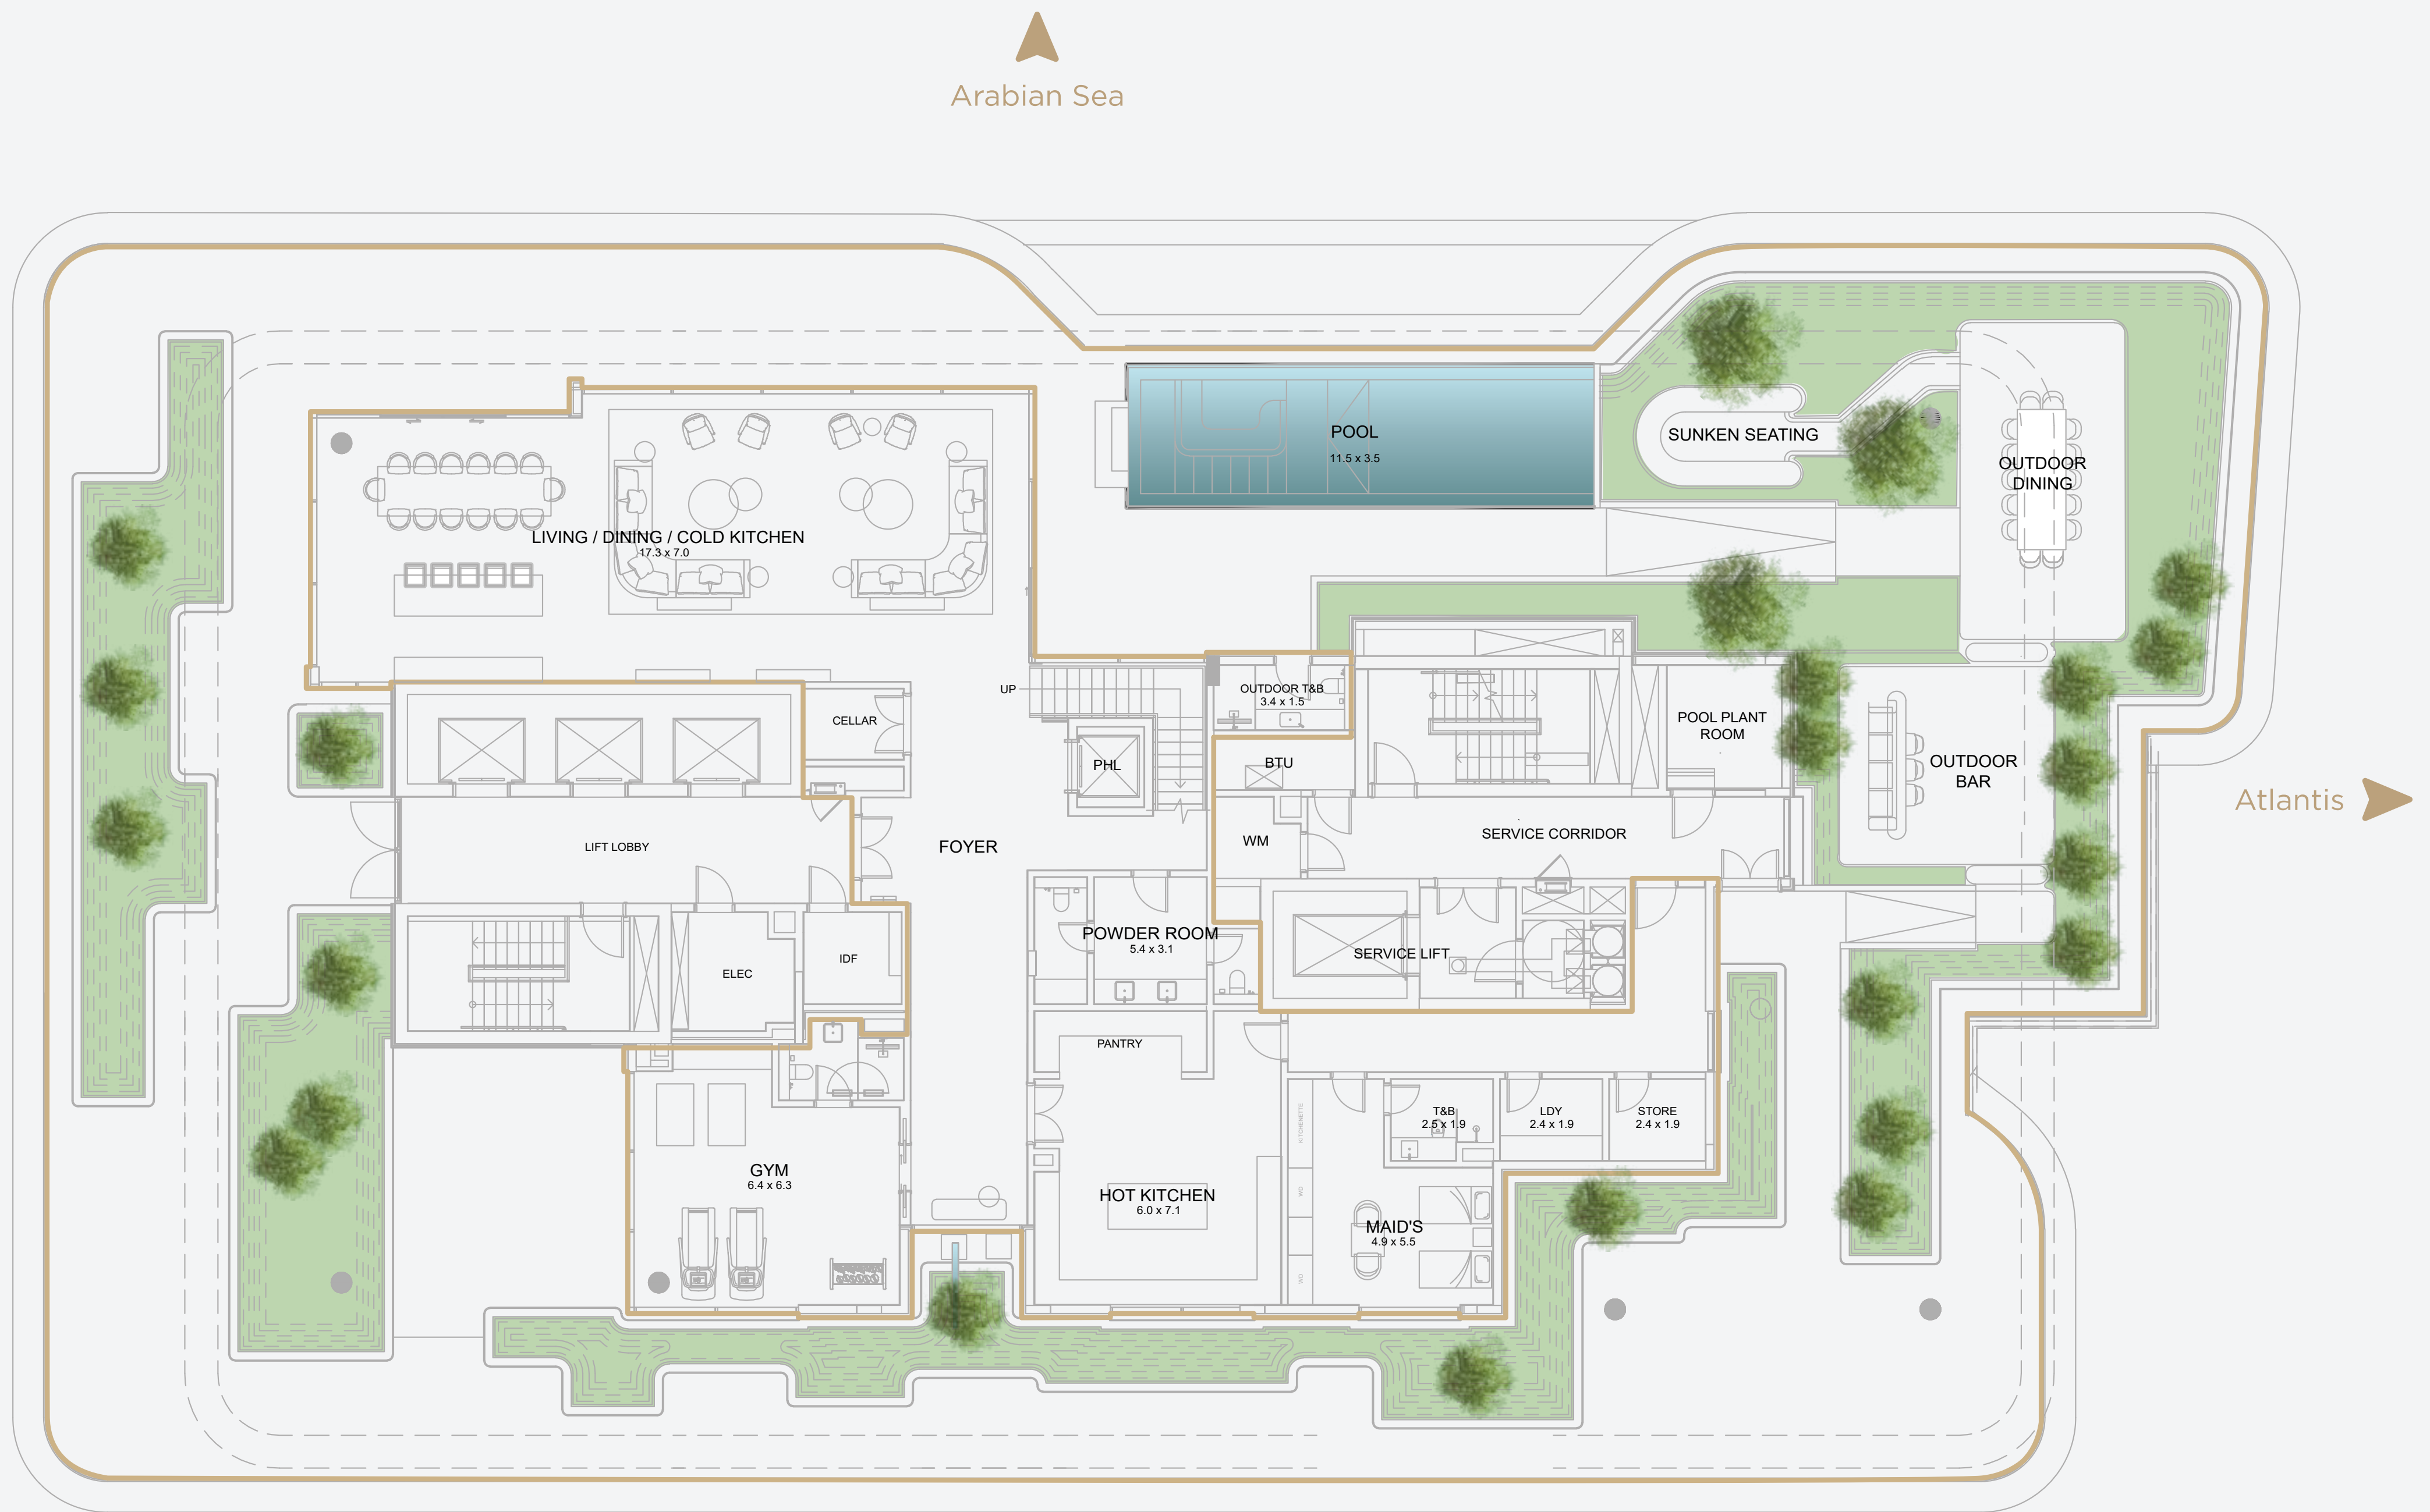

PRIVATE CHAUFFEUR SERVICE

SKY MANSION 1

Sky Mansion 1

SERENIA LIVING

THE PALM JUMERIAH

HIGHLIGHTS

19,019 SQ.FT. (1,768 SQ.M.)

4 bedrooms + maid's room

Private infinity pool

Private gym

Private office

Private lift lobby

SKY MANSION 1

Palm Jumeirah/
Dubai Marina

Palm Jumeirah/Dubai Marina

Burj Al Arab

TOWER 1 SKY MANSION LEVEL 16

LEVEL 16

Internal area
4,047 sq.ft
(376 sq.m.)

Terrace area
9,870 sq.ft
(917 sq.m.)

LEVEL 17

Internal area
4,951 sq.ft
(460 sq.m.)

Terrace area
161 sq.ft
(15 sq.m.)

TOTAL AREA

19,029 sq.ft
(1,768 sq.m.)

SKY MANSION 1

Arabian Sea

Atlantis

Palm Jumeirah/
Dubai Marina

Palm Jumeirah/Dubai Marina

Burj Al Arab

TOWER 1 SKY MANSION LEVEL 17