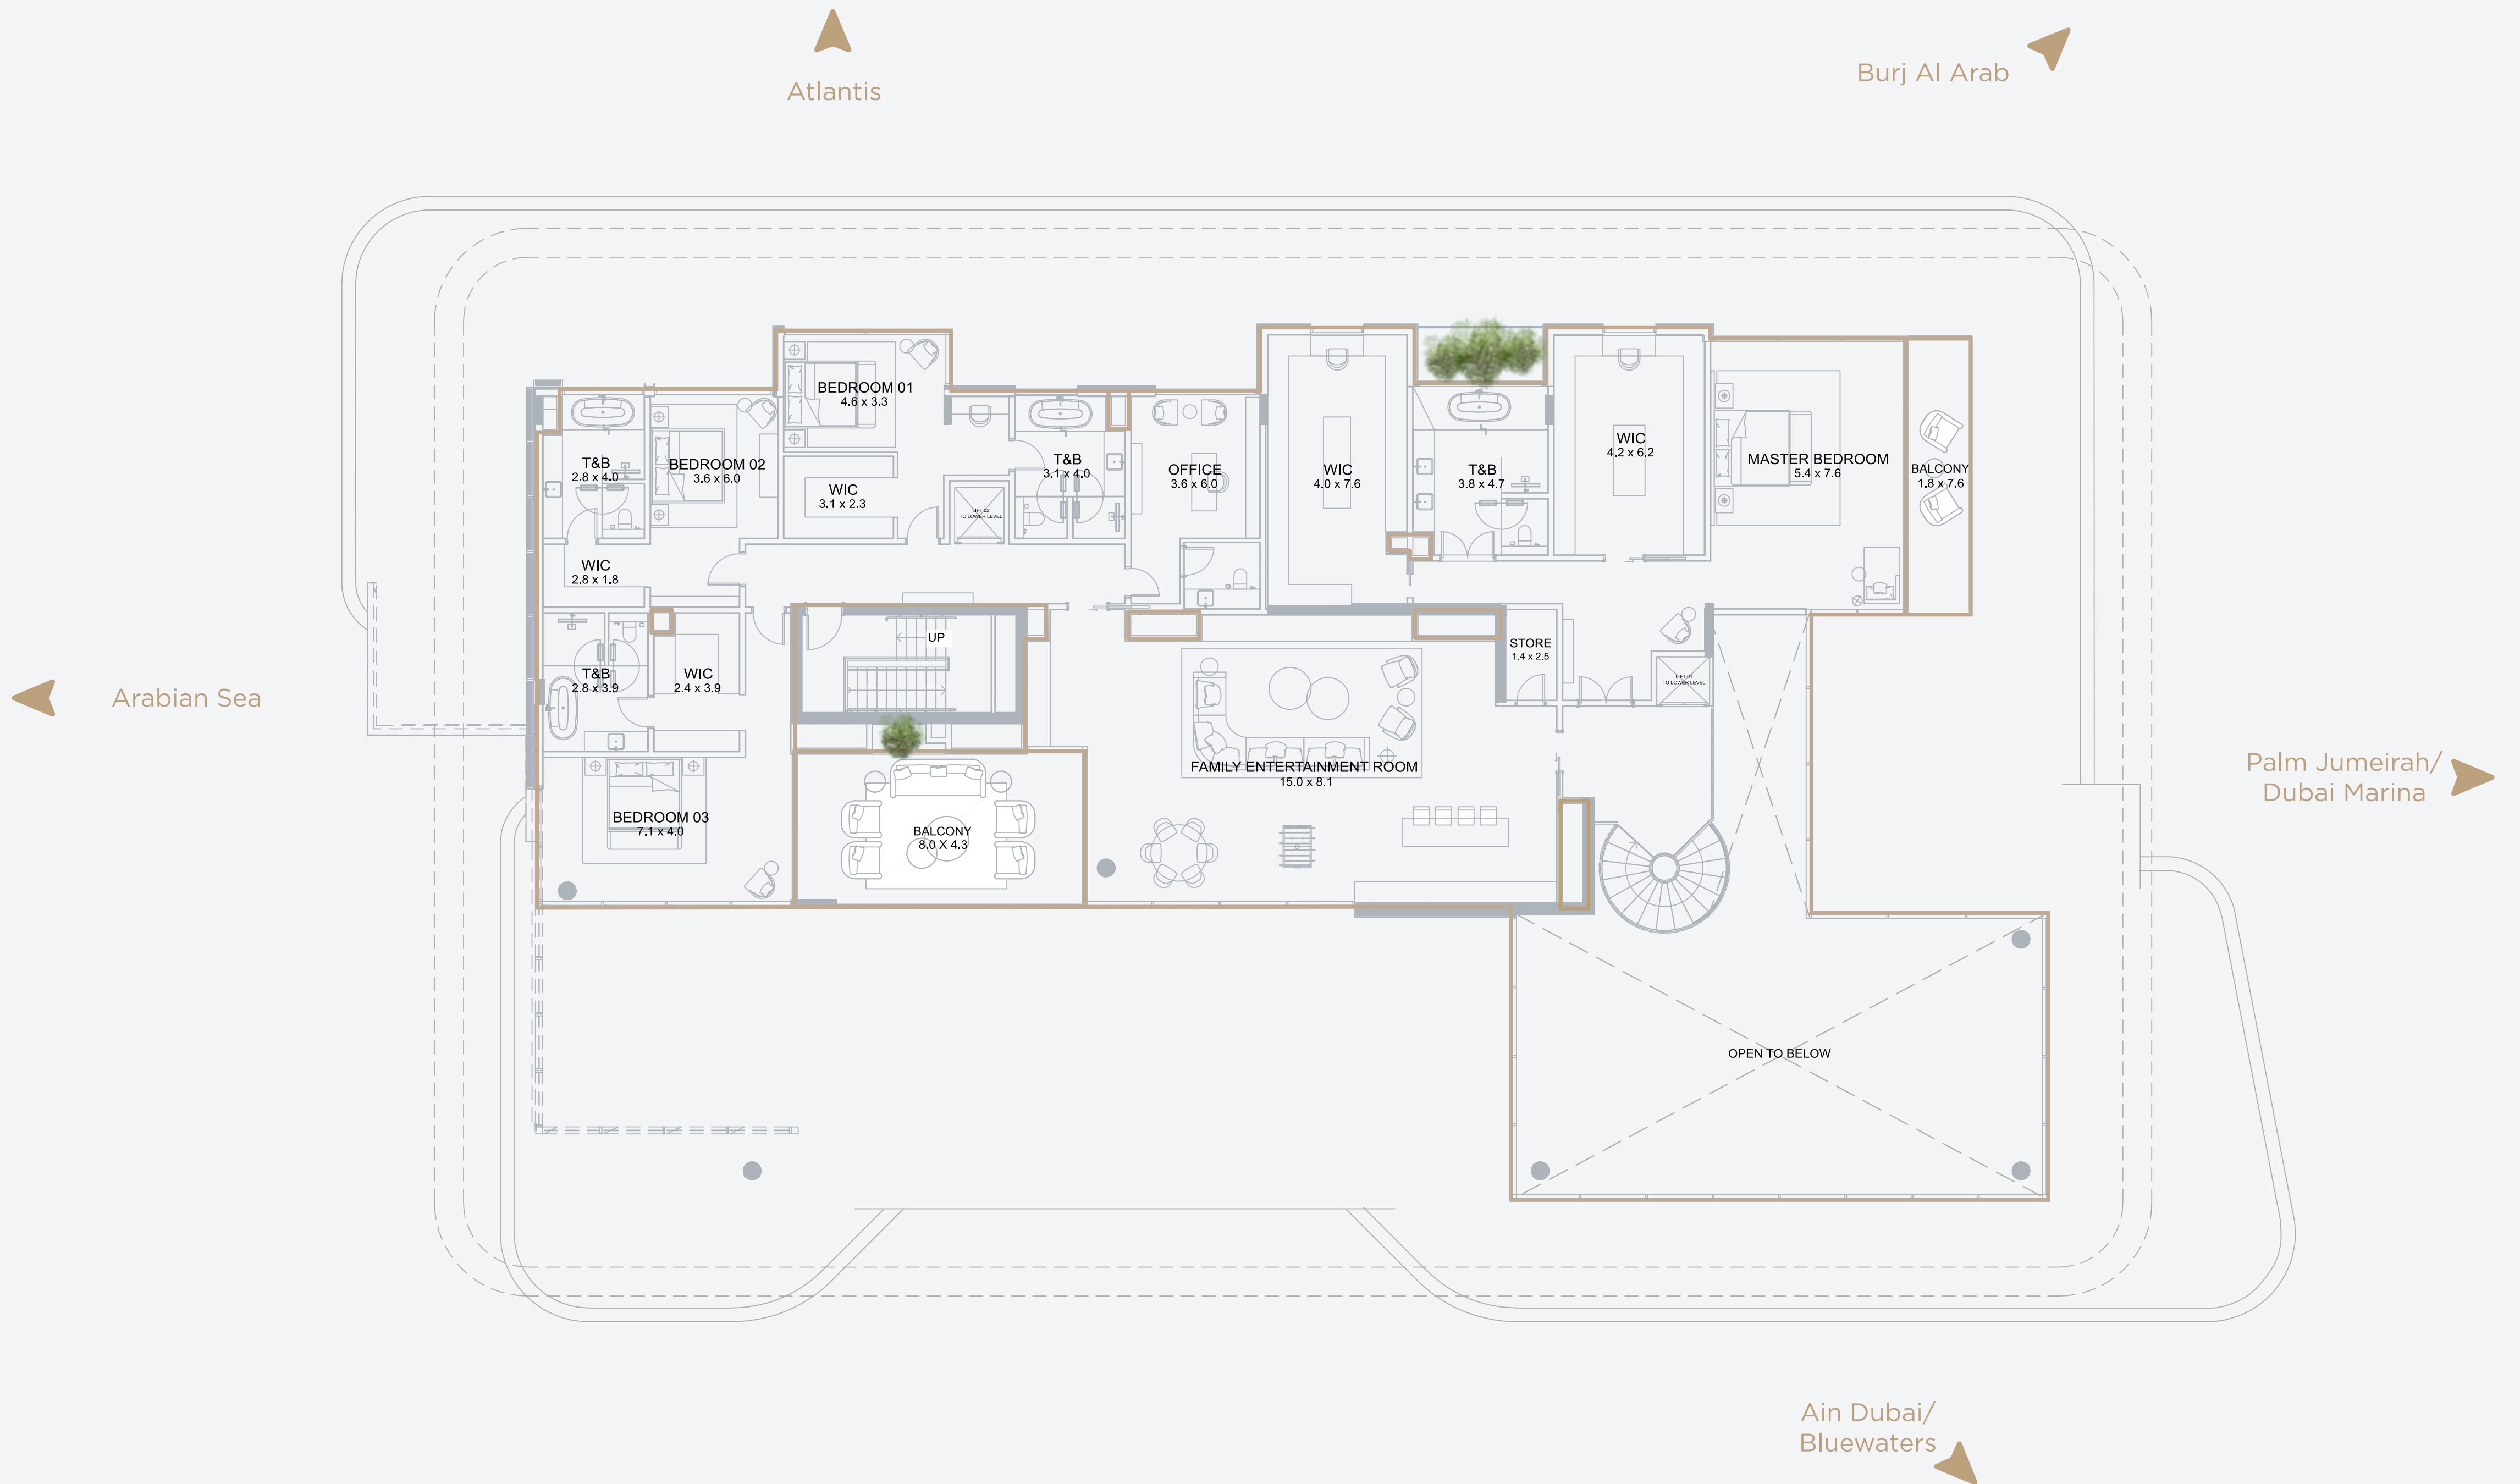

THE PALM JUMERIAH

HIGHLIGHTS

18,287 SQ.FT. (1,699 SQ.M.)

5 bedrooms + maid's room

Private infinity pool

Private gym

Private office

Private lift lobby

SKY MANSION 3

TOWER 3 SKY MANSION LEVEL 13

LEVEL 13		LEVEL 14		TOTAL AREA
	Internal area 5,360sq.ft (498 sq.m.)		Terrace area 7,556 sq.ft (702 sq.m.)	
	Internal area 5,113 sq.ft (475 sq.m.)		Terrace area 258 sq.ft (24 sq.m.)	

SKY MANSION 3

TOWER 3 SKY MANSION LEVEL 14

LEVEL 13		LEVEL 14		TOTAL AREA	
	Internal area 5,360sq.ft (498 sq.m.)		Terrace area 7,556 sq.ft (702 sq.m.)		18,287 sq.ft (1,699 sq.m.)

SKY MANSION 4

SERENIA LIVING

THE PALM JUMERIAH

Sky Mansion 4

HIGHLIGHTS

16,898 SQ.FT. (1,570 SQ.M.)

6 bedrooms + maid's room

Private infinity pool

Private lift lobby

SKY MANSION 4