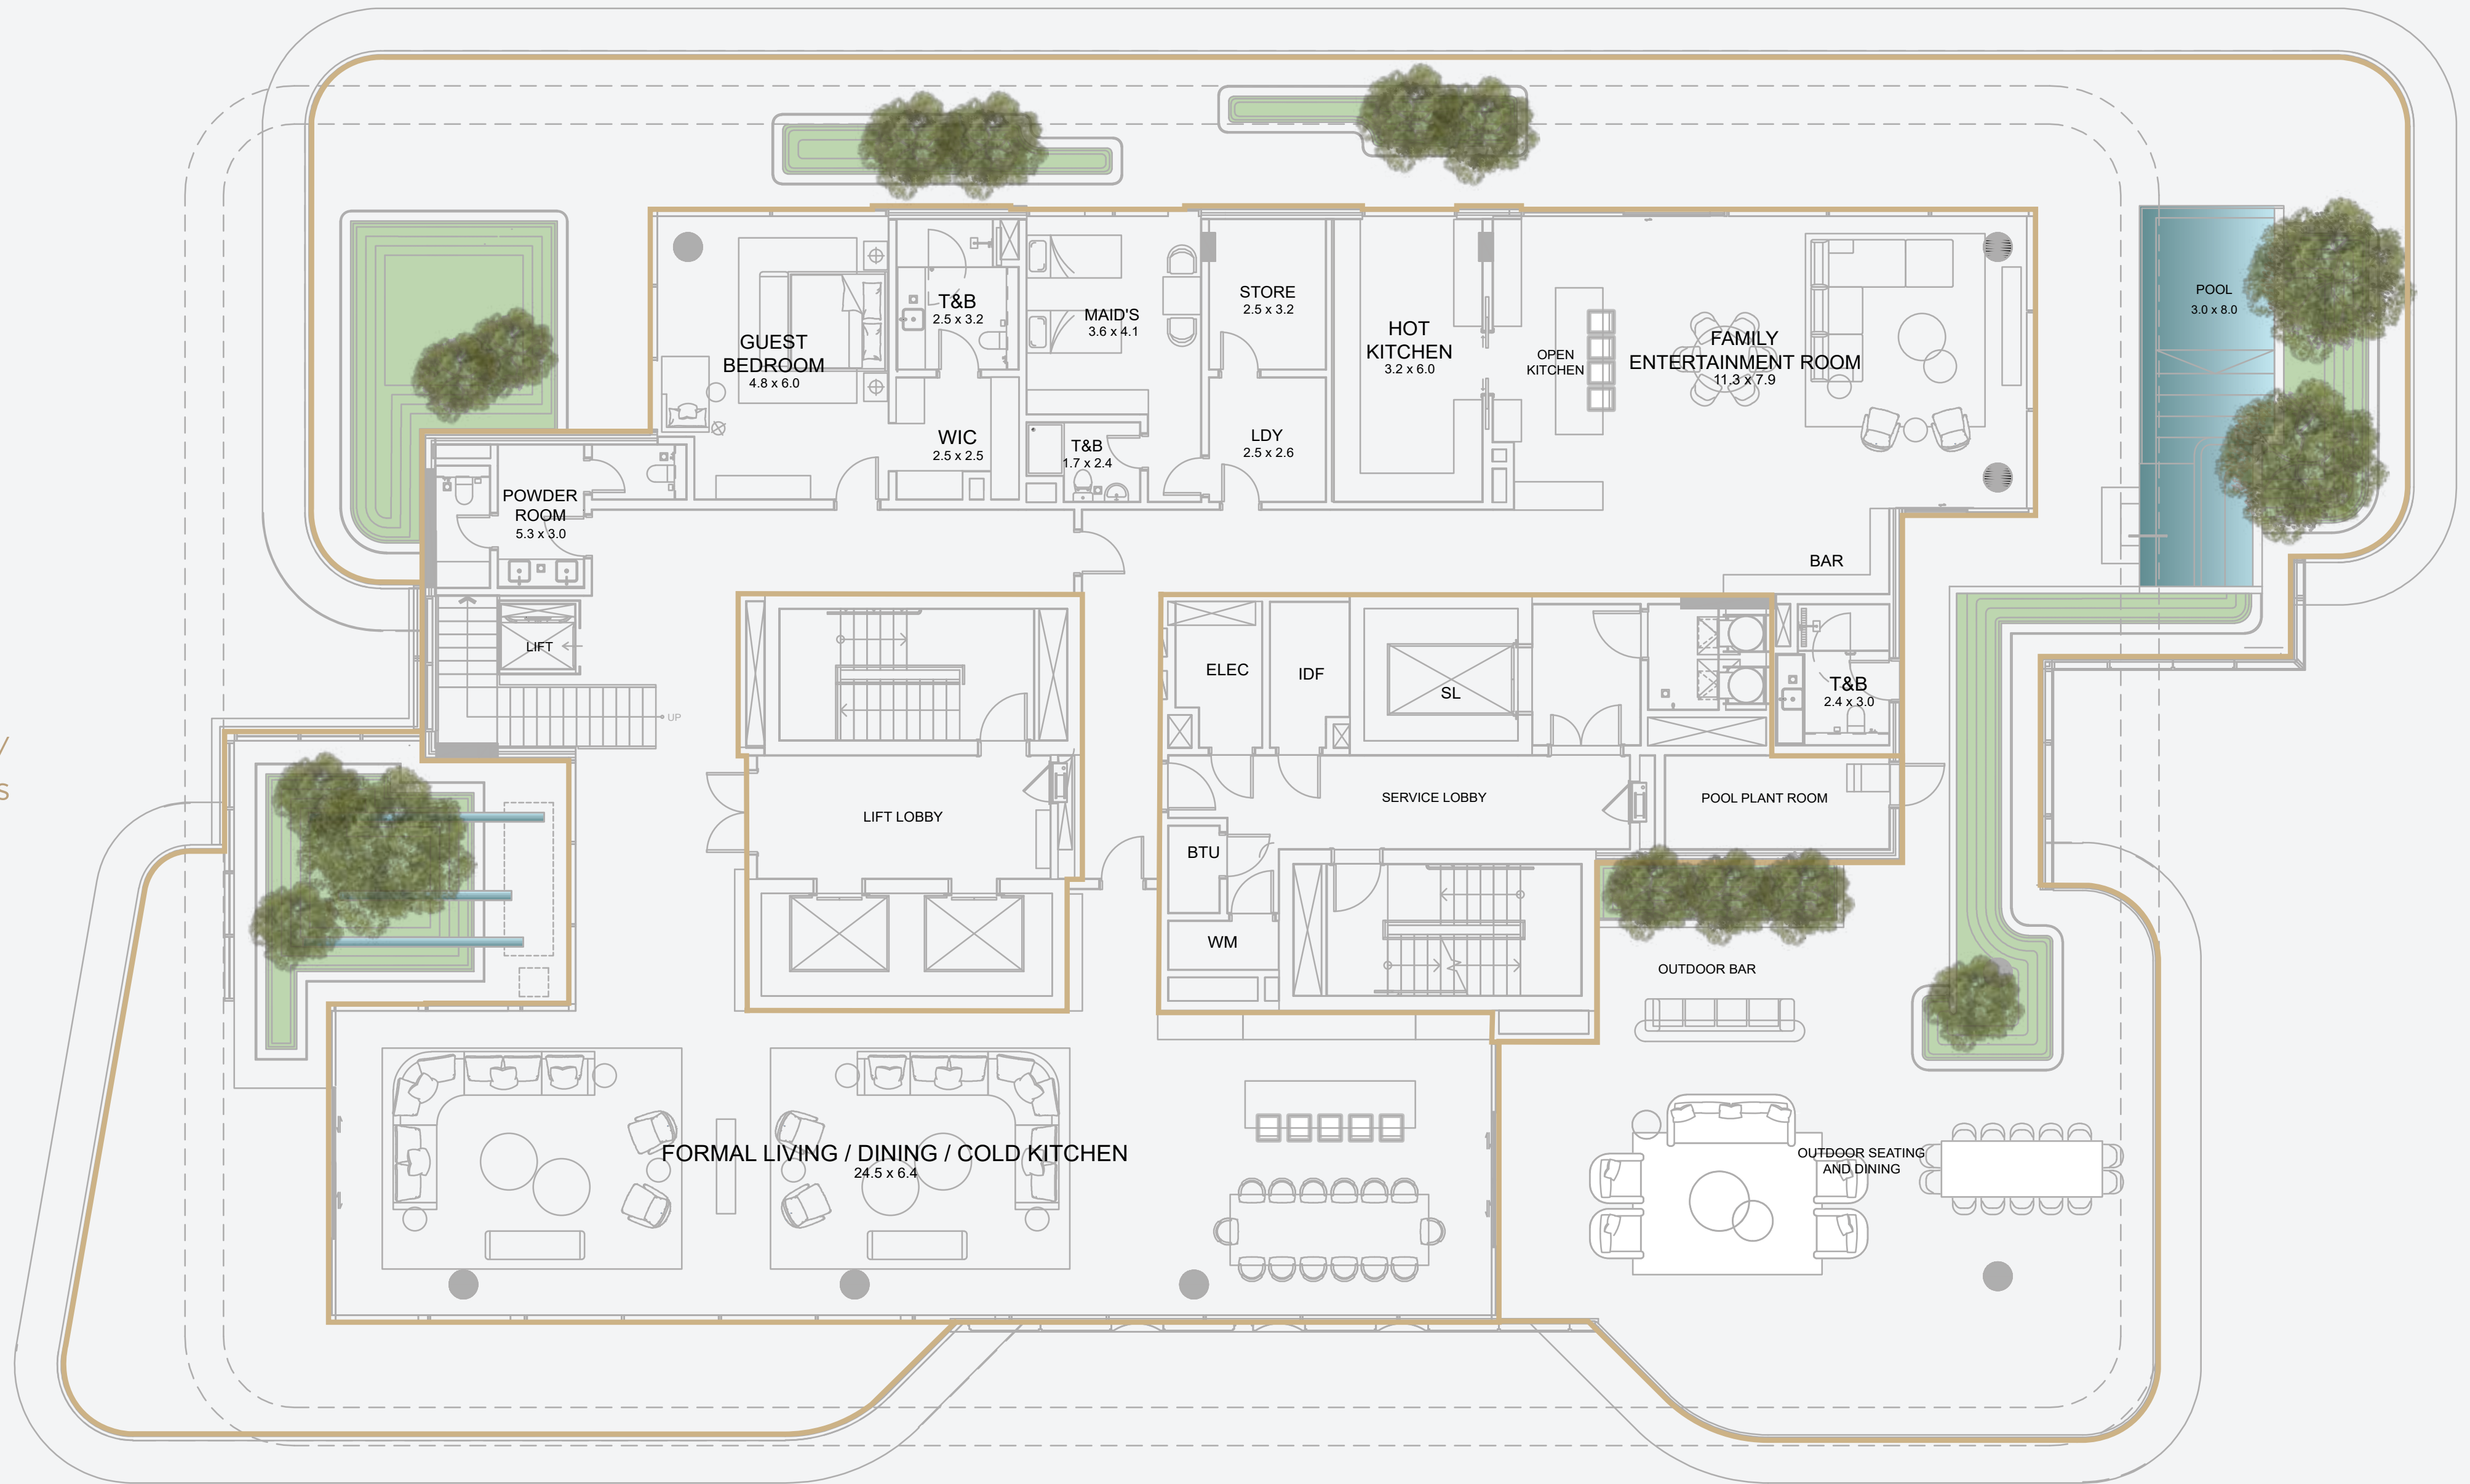

THE PALM JUMERIAH

HIGHLIGHTS

18,287 SQ.FT. (1,699 SQ.M.)

5 bedrooms + maid's room

Private infinity pool

Private gym

Private office

Private lift lobby

SKY MANSION 3

TOWER 3 SKY MANSION LEVEL 14

LEVEL 13		LEVEL 14		TOTAL AREA	
	Internal area 5,360sq.ft (498 sq.m.)		Terrace area 7,556 sq.ft (702 sq.m.)		18,287 sq.ft (1,699 sq.m.)

SKY MANSION 4

SERENIA LIVING

THE PALM JUMERIAH

Sky Mansion 4

HIGHLIGHTS

16,898 SQ.FT. (1,570 SQ.M.)

6 bedrooms + maid's room

Private infinity pool

Private lift lobby

SKY MANSION 4

Arabian Sea

Atlantis

Ain Dubai/
Bluewaters

Palm Jumeirah/Dubai Marina

Burj Al Arab

TOWER 4 SKY MANSION LEVEL 11

LEVEL 11
Internal area
5,166 sq.ft
(480 sq.m.)

Terrace area
6,049 sq.ft
(562 sq.m.)