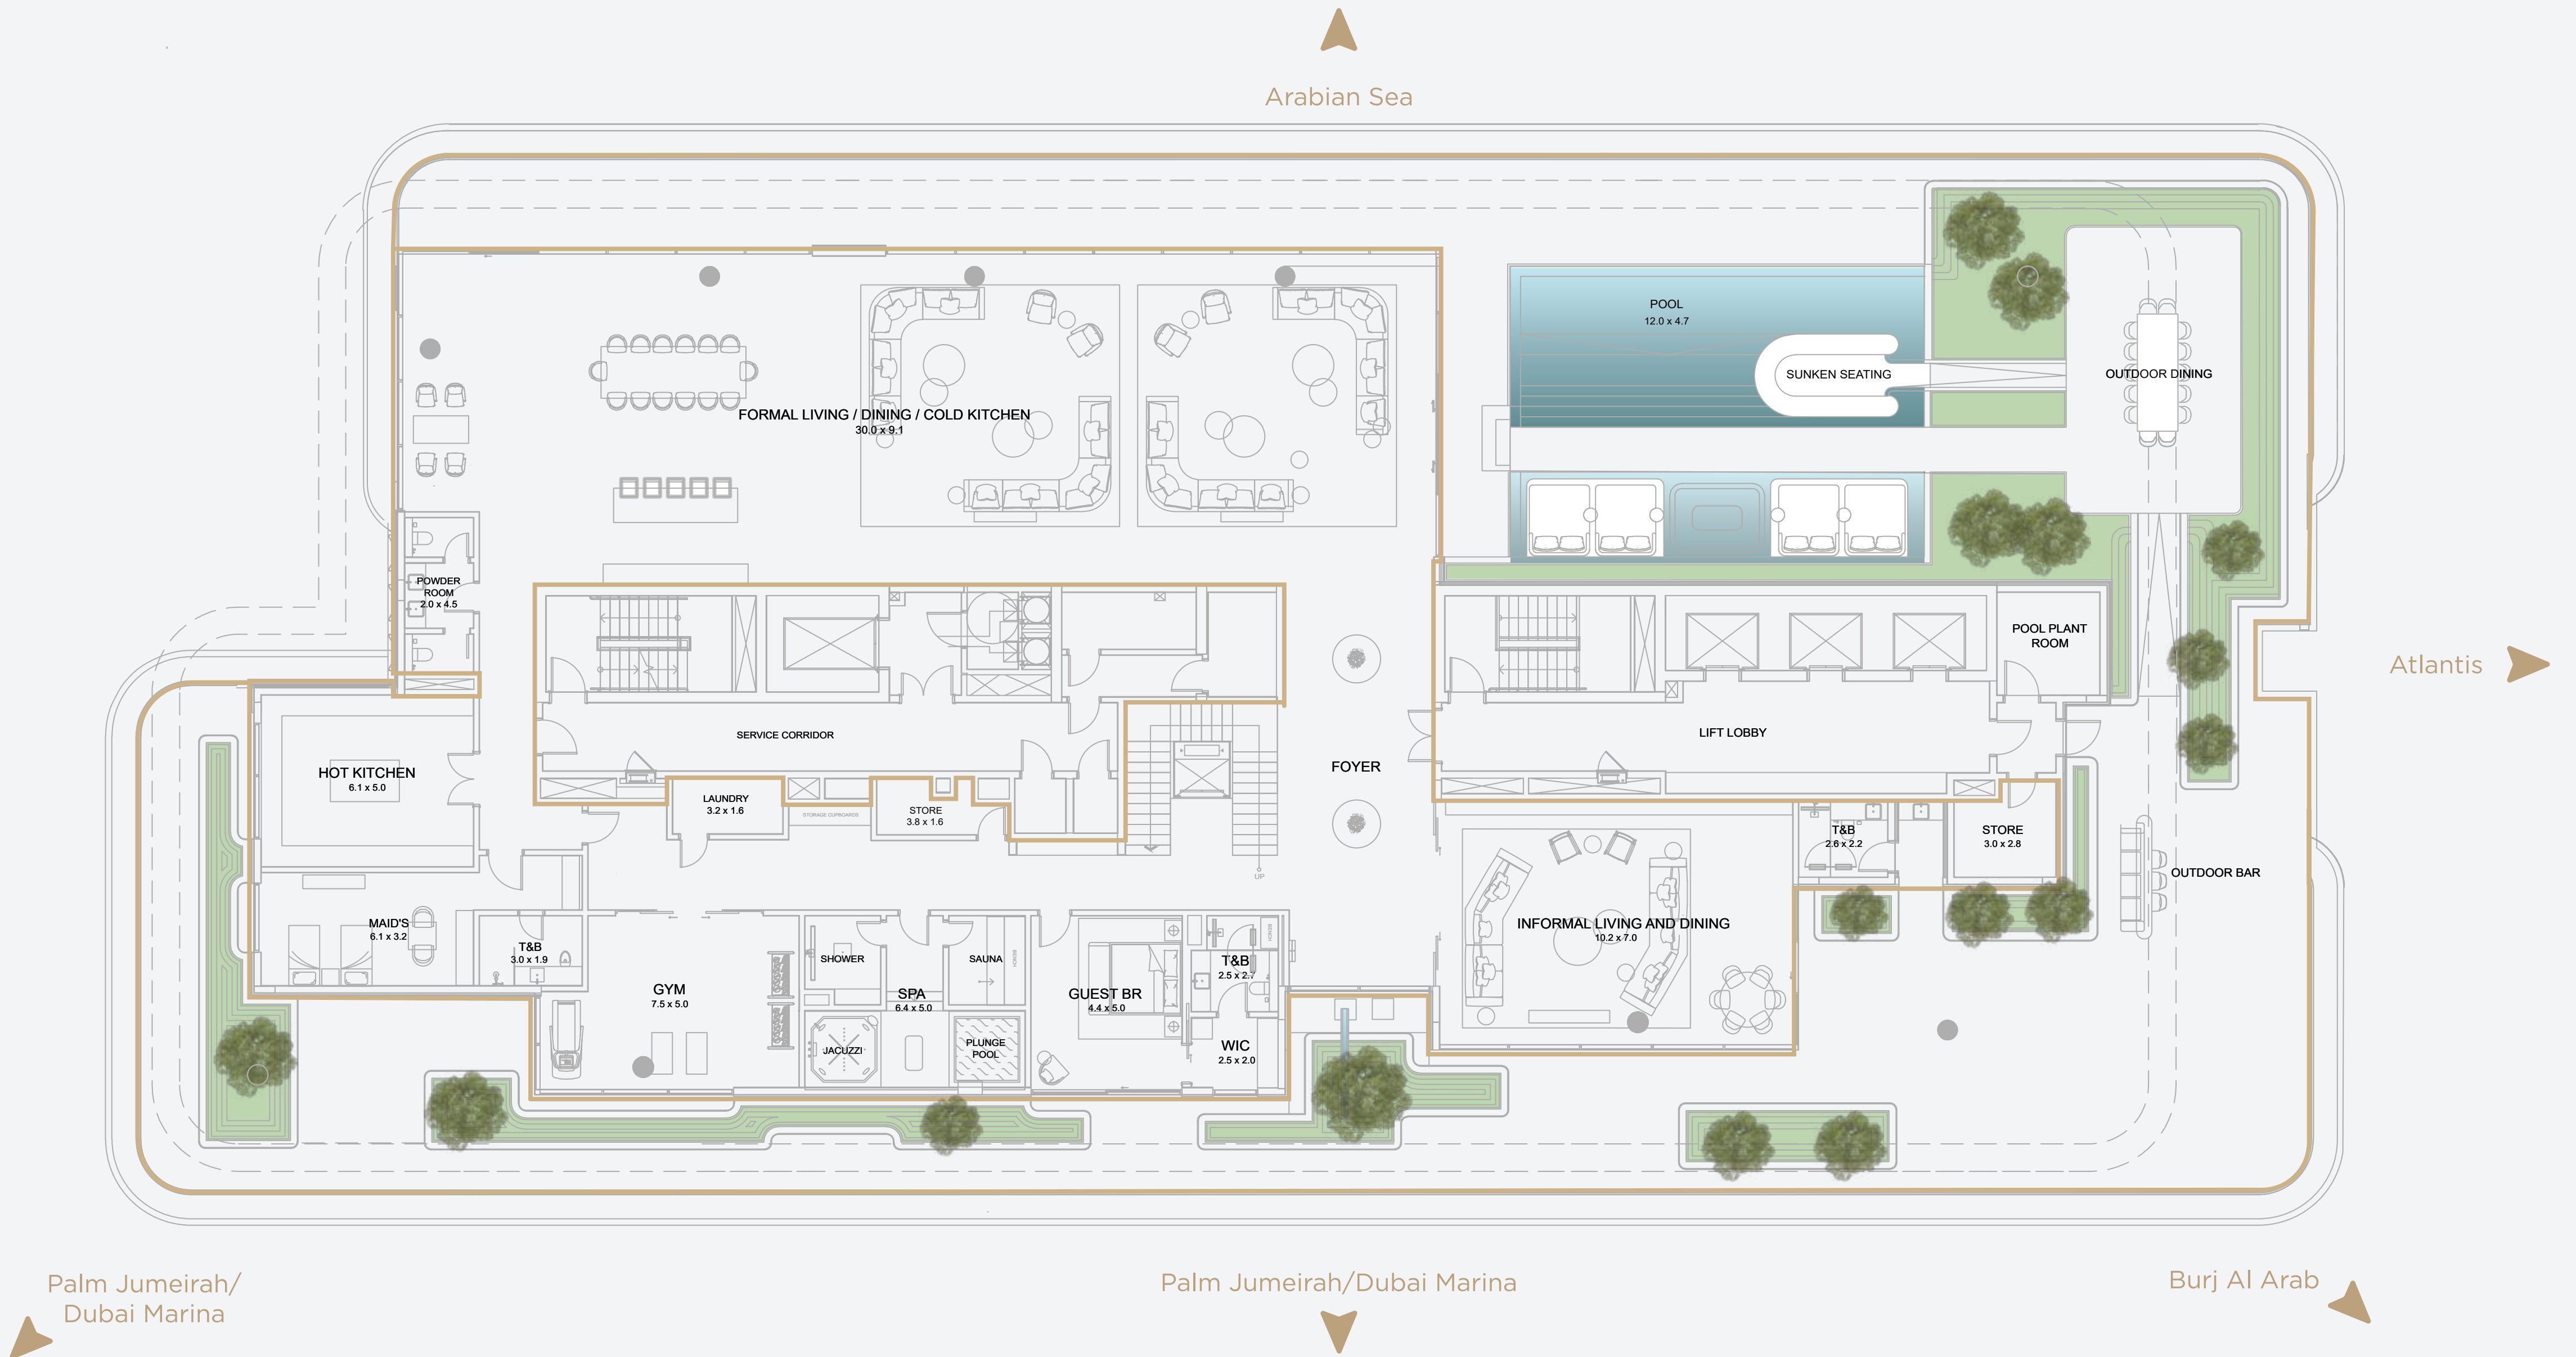

24,358 SQ.FT. (2,263 SQ.M.)

6 bedrooms + maid's room

Private infinity pool

Private gym

Private office

Private lift lobby

Private SPA

SKY MANSION 2

TOWER 2 SKY MANSION LEVEL 18

LEVEL 18
Internal area
7,728 sq.ft
(718 sq.m.)

Terrace area
8,945 sq.ft
(831 sq.m.)

LEVEL 19
Internal area
7,319 sq.ft
(680 sq.m.)

Terrace area
366 sq.ft
(34 sq.m.)

TOTAL AREA
24,358 sq.ft
(2,263 sq.m.)

SKY MANSION 2

TOWER 2 SKY MANSION LEVEL 19

LEVEL 18		LEVEL 19		TOTAL AREA	
	Internal area 7,728 sq.ft (718 sq.m.)		Terrace area 8,945 sq.ft (831 sq.m.)		24,358 sq.ft (2,263 sq.m.)

SKY MANSION 3

SERENIA LIVING

THE PALM JUMERIAH

HIGHLIGHTS

18,287 SQ.FT. (1,699 SQ.M.)

5 bedrooms + maid's room

Private infinity pool

Private gym

Private office

Private lift lobby