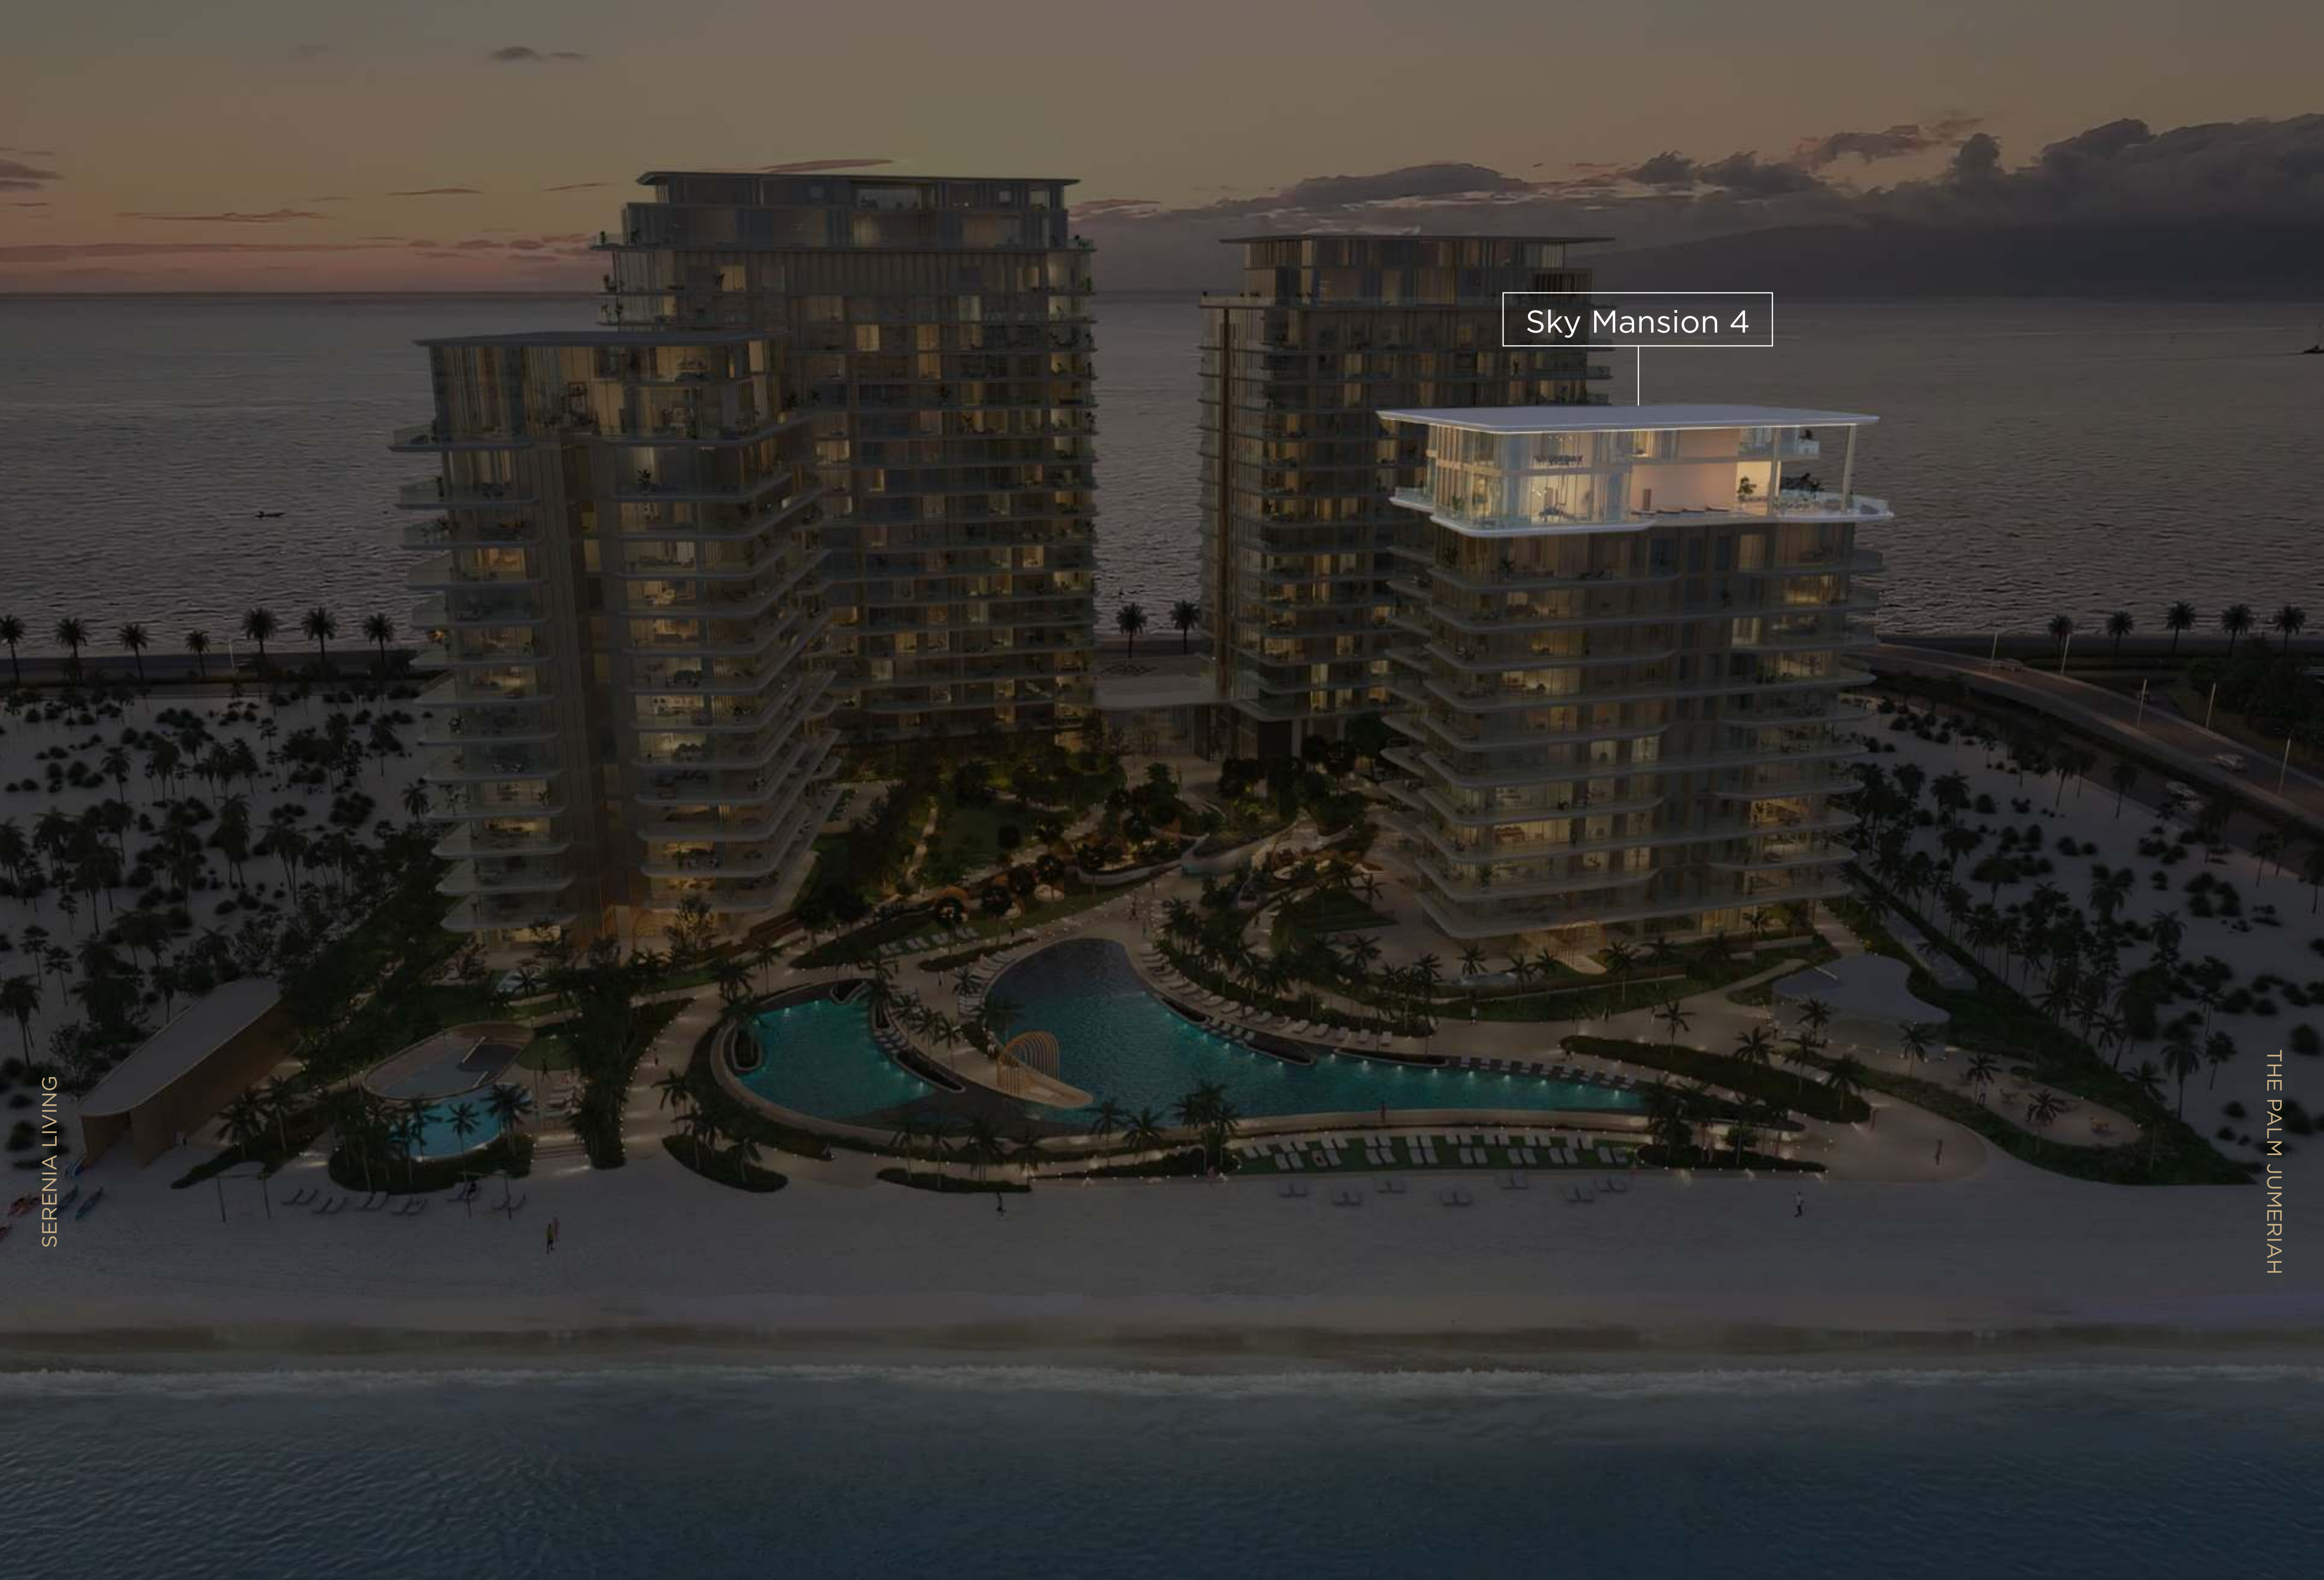

SERENIA LIVING

THE PALM JUMERIAH

Sky Mansion 4

HIGHLIGHTS

16,898 SQ.FT. (1,570 SQ.M.)

6 bedrooms + maid's room

Private infinity pool

Private lift lobby