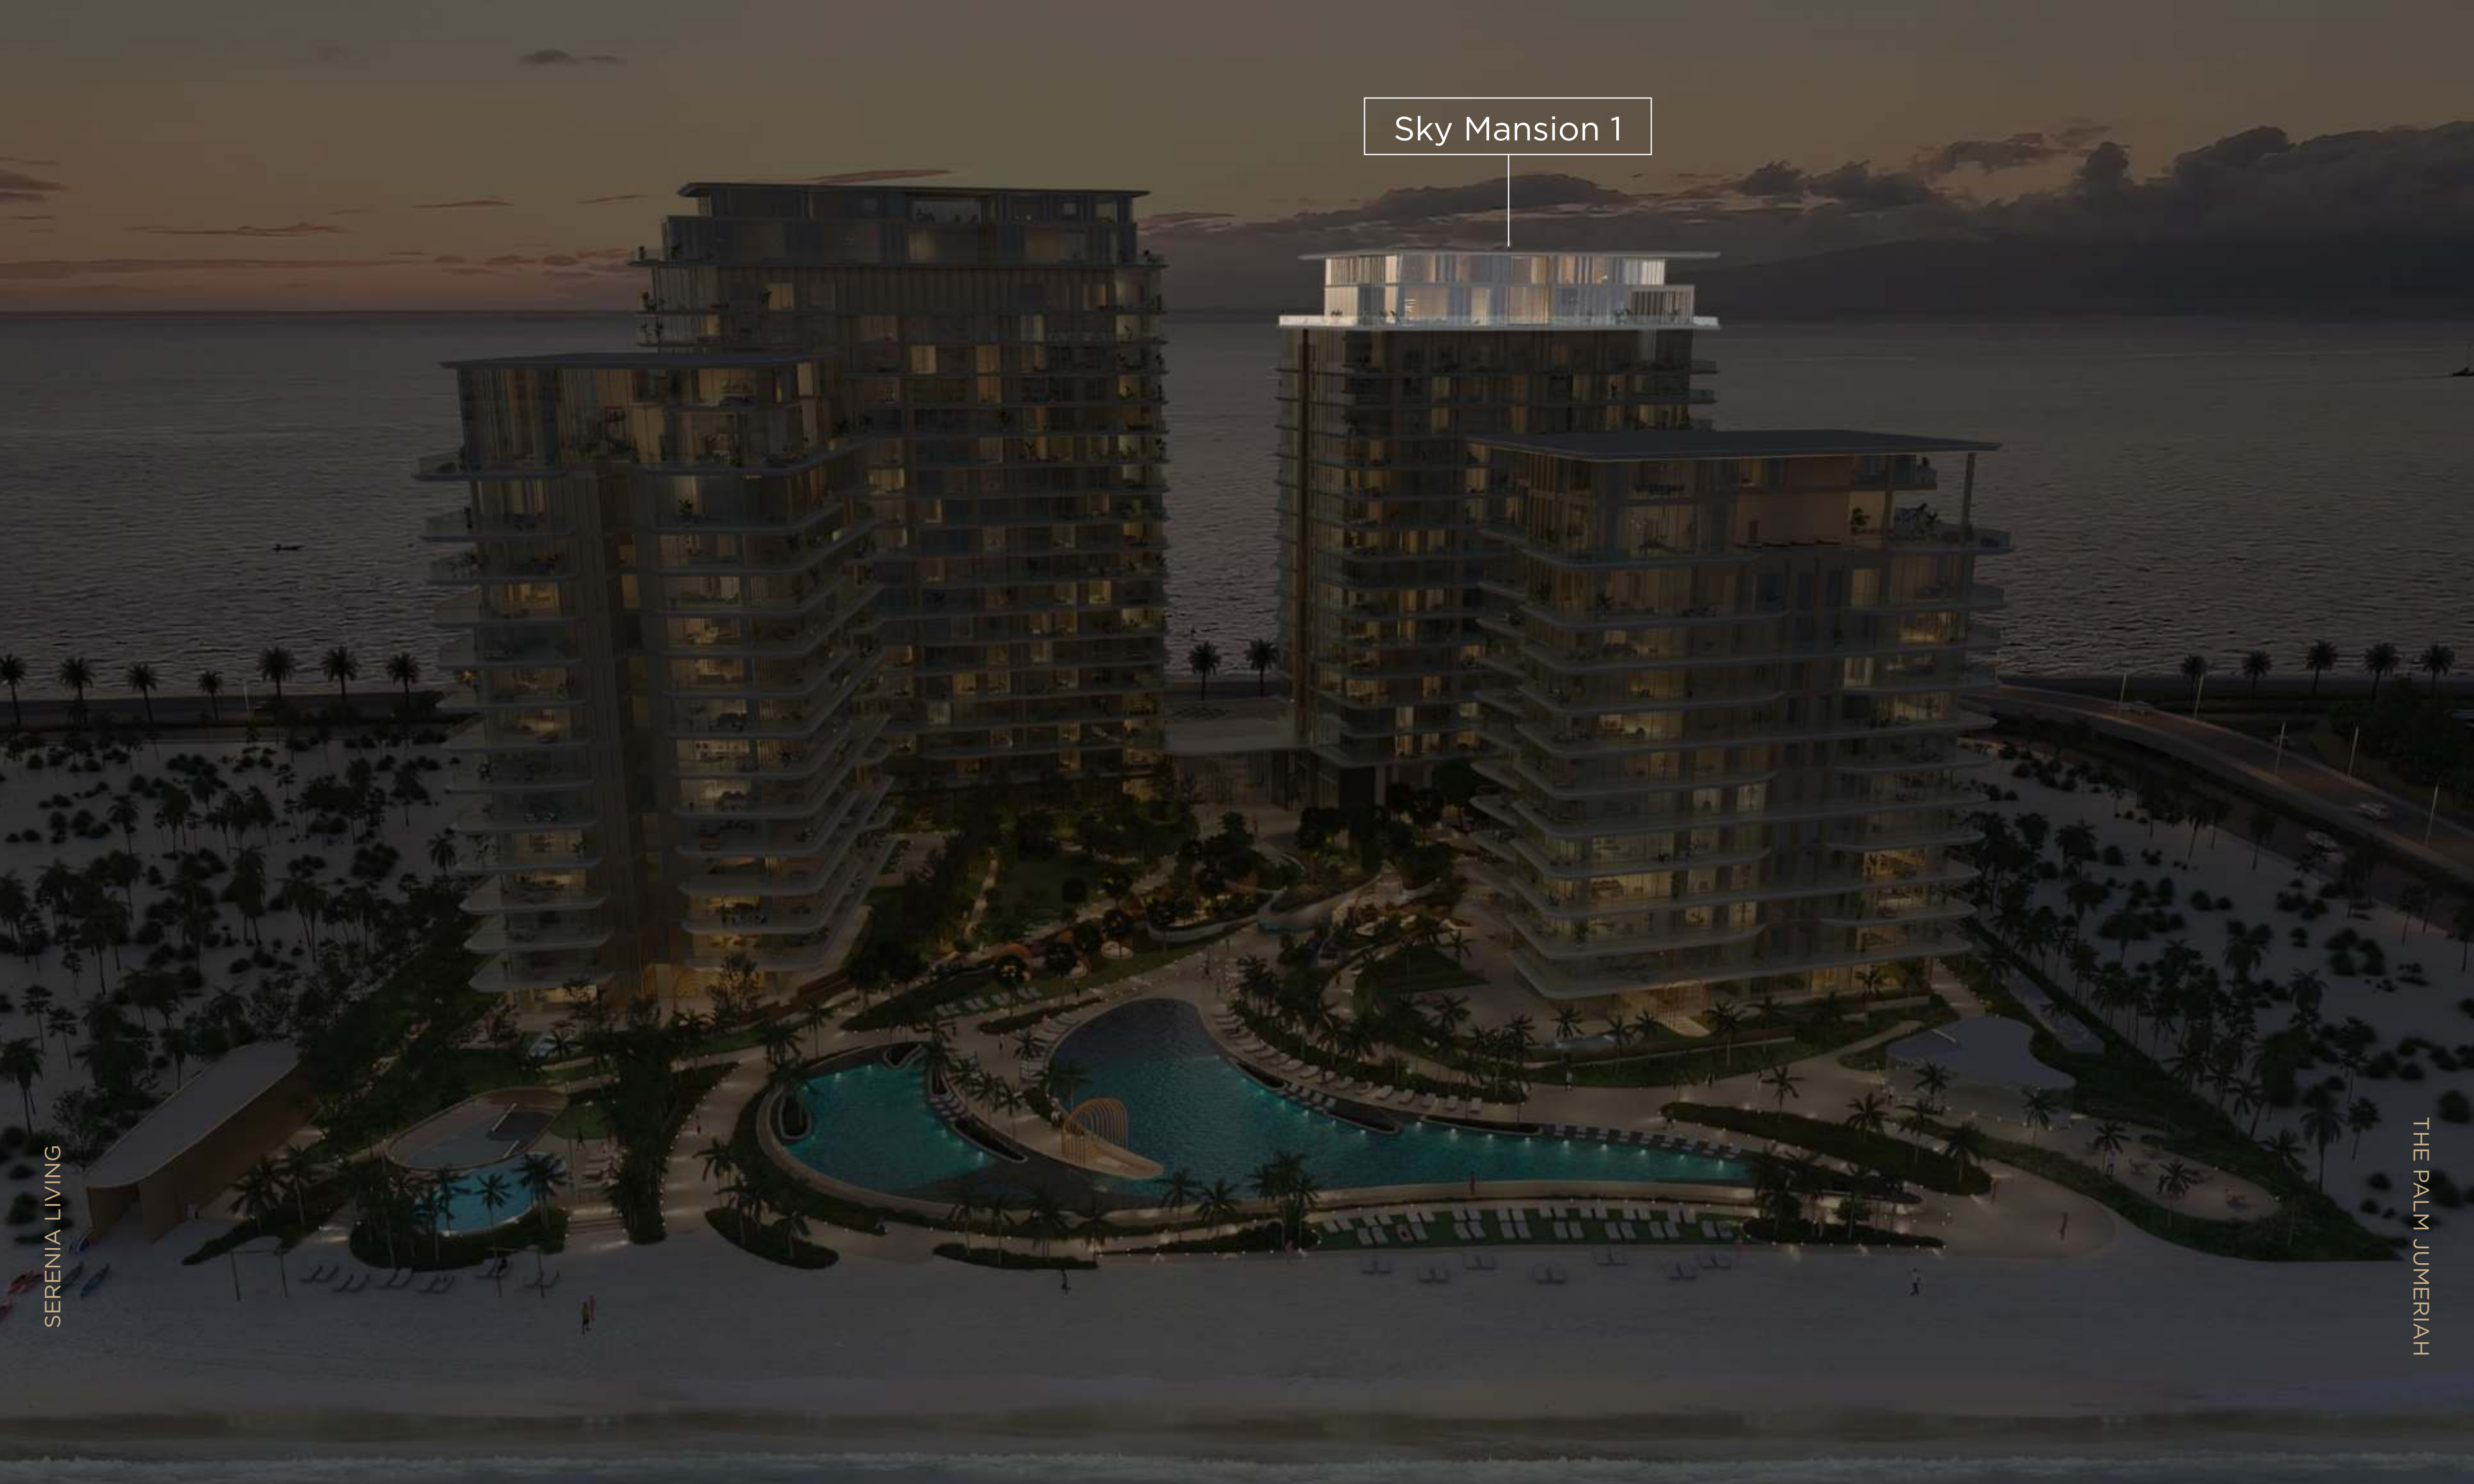

PRIVATE CHAUFFEUR SERVICE

SKY MANSION 1

Sky Mansion 1

SERENIA LIVING

THE PALM JUMERIAH

HIGHLIGHTS

19,019 SQ.FT. (1,768 SQ.M.)

4 bedrooms + maid's room