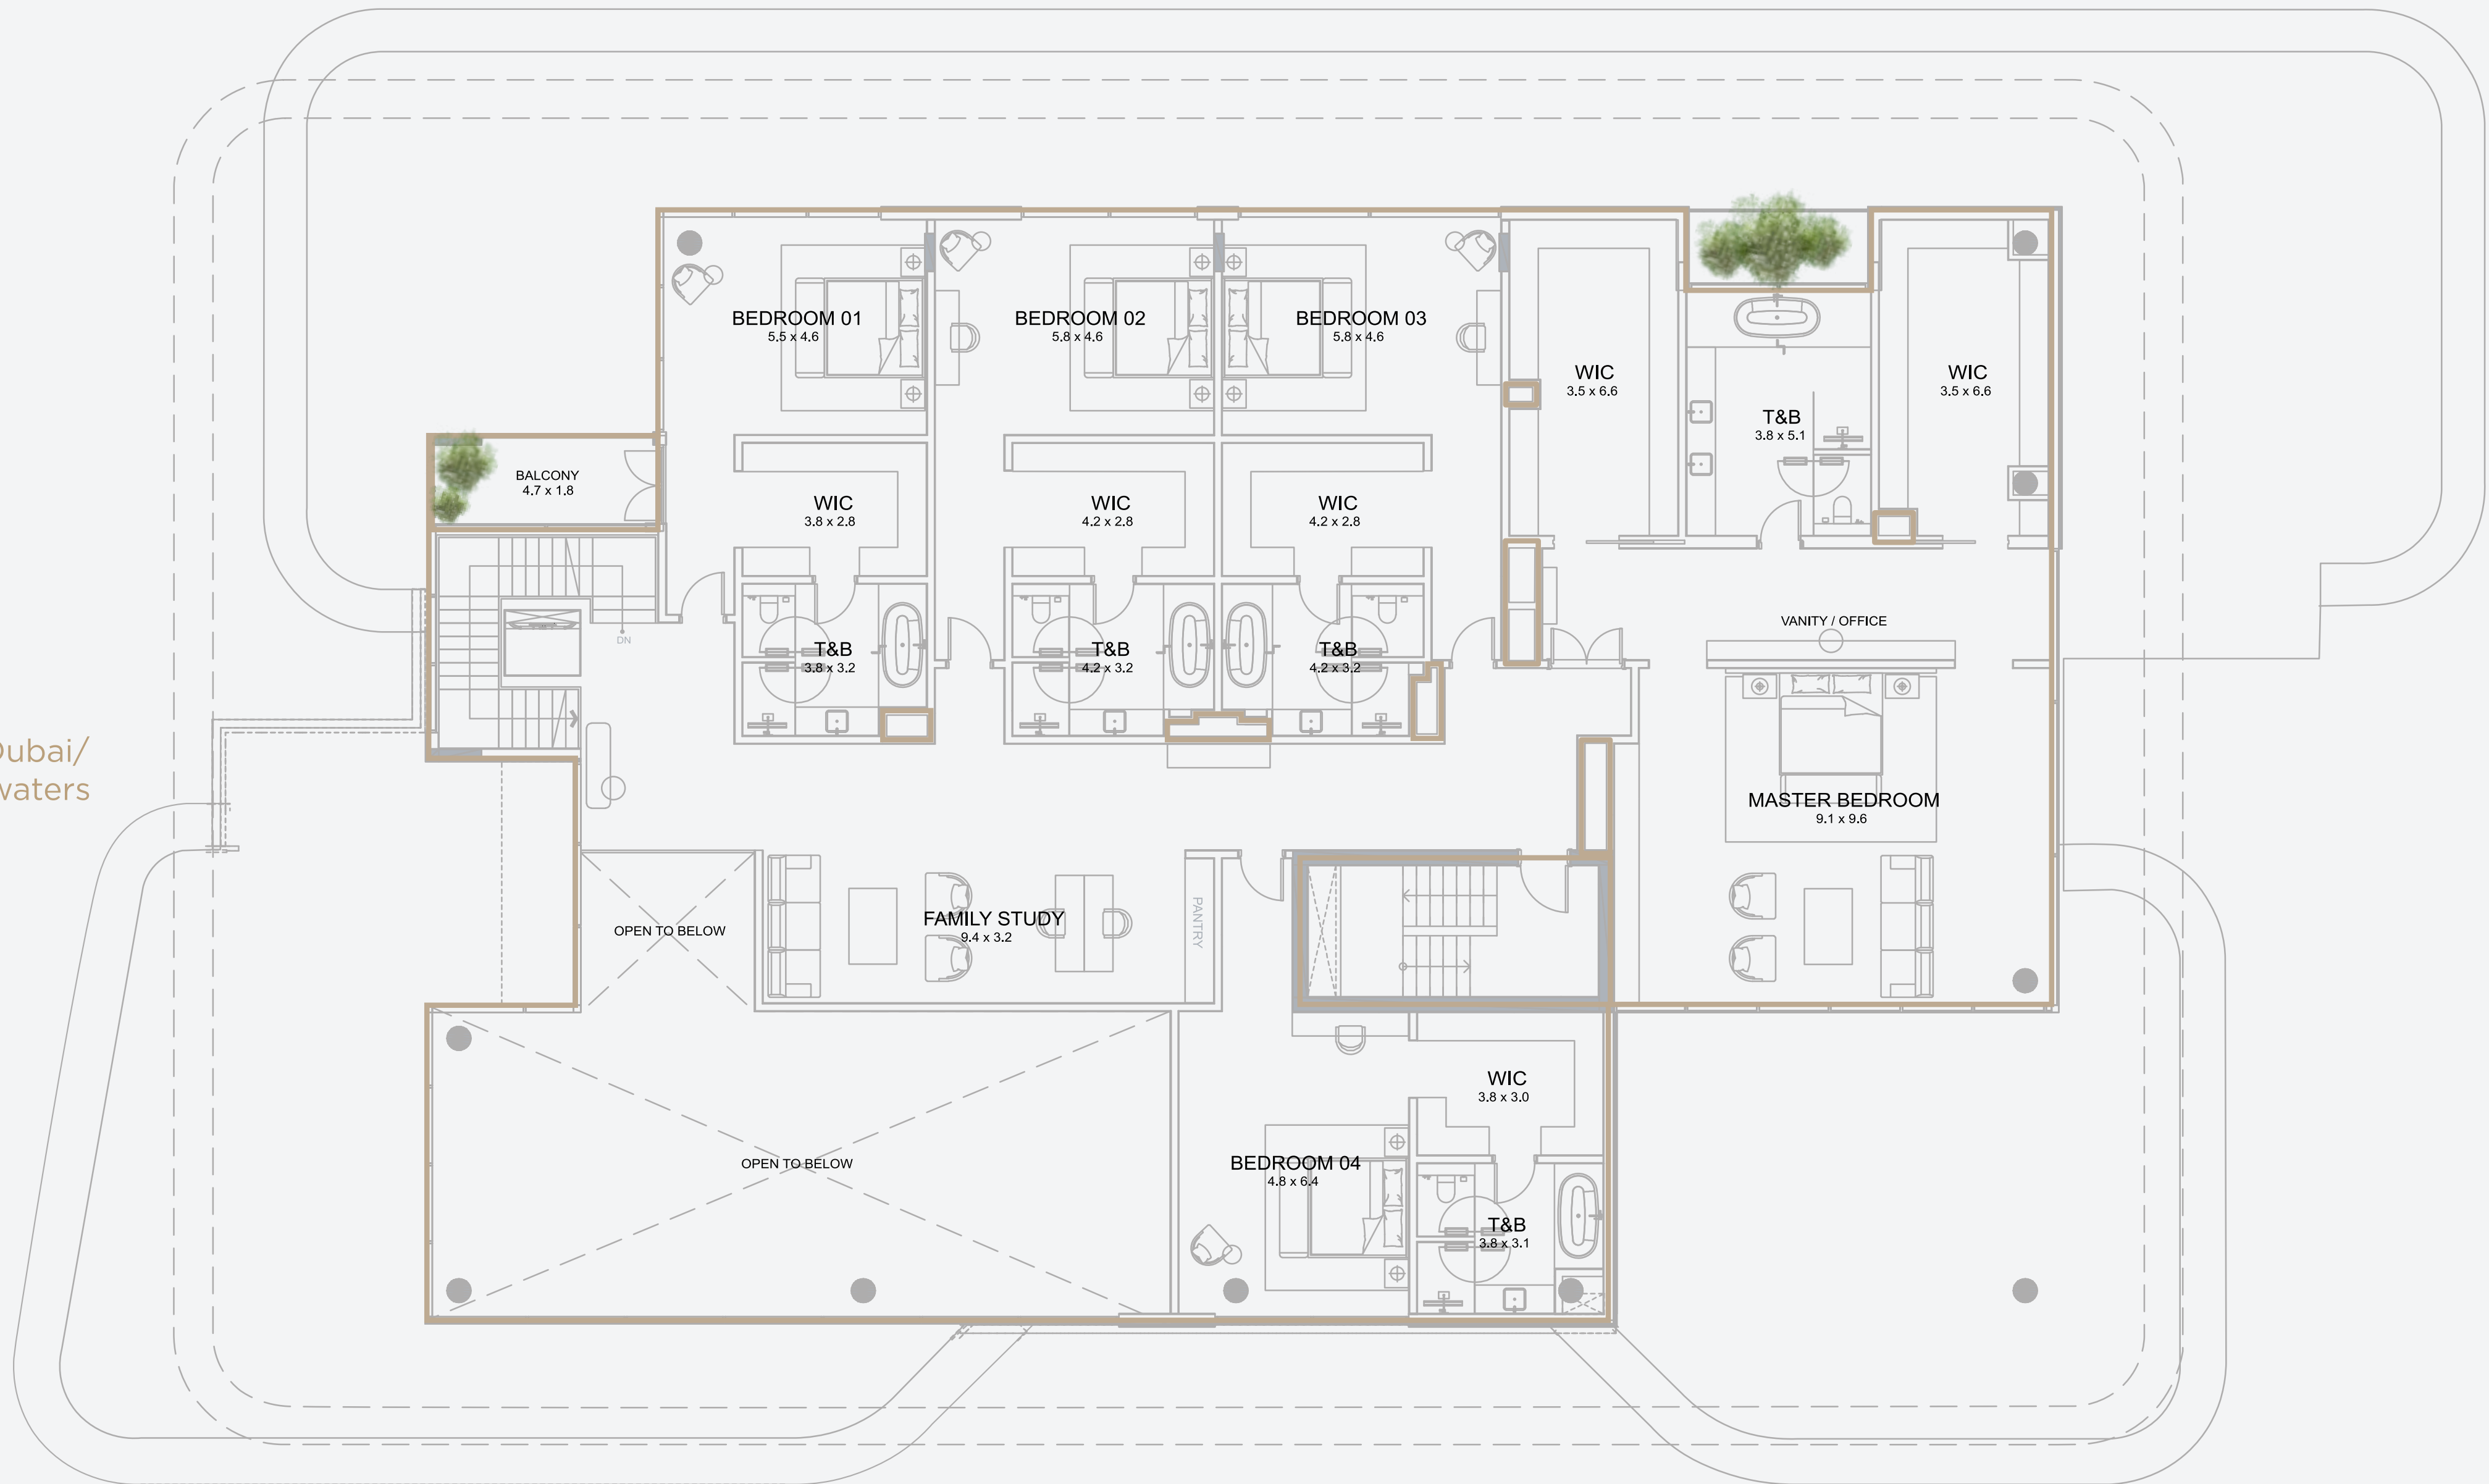

THE PALM JUMERIAH

Sky Mansion 4

HIGHLIGHTS

16,898 SQ.FT. (1,570 SQ.M.)

6 bedrooms + maid's room

Private infinity pool

Private lift lobby

SKY MANSION 4

Arabian Sea

Atlantis

Ain Dubai/
Bluewaters

Palm Jumeirah/Dubai Marina

Burj Al Arab

TOWER 4 SKY MANSION LEVEL 11

LEVEL 11
Internal area
5,166 sq.ft
(480 sq.m.)

Terrace area
6,049 sq.ft
(562 sq.m.)

LEVEL 12
Internal area
5,640 sq.ft
(524 sq.m.)

Terrace area
43 sq.ft
(4 sq.m.)

TOTAL AREA
16,898 sq.ft
(1,570 sq.m.)

SKY MANSION 4

Arabian Sea

Atlantis

Ain Dubai/
Bluewaters

Palm Jumeirah/Dubai Marina

Burj Al Arab

TOWER 4 SKY MANSION LEVEL 12

LEVEL 11		LEVEL 12		TOTAL AREA
	Internal area 5,166 sq.ft (480 sq.m.)		Terrace area 6,049 sq.ft (562 sq.m.)	
			Internal area 5,640 sq.ft (524 sq.m.)	
			Terrace area 43 sq.ft (4 sq.m.)	16,898 sq.ft (1,570 sq.m.)