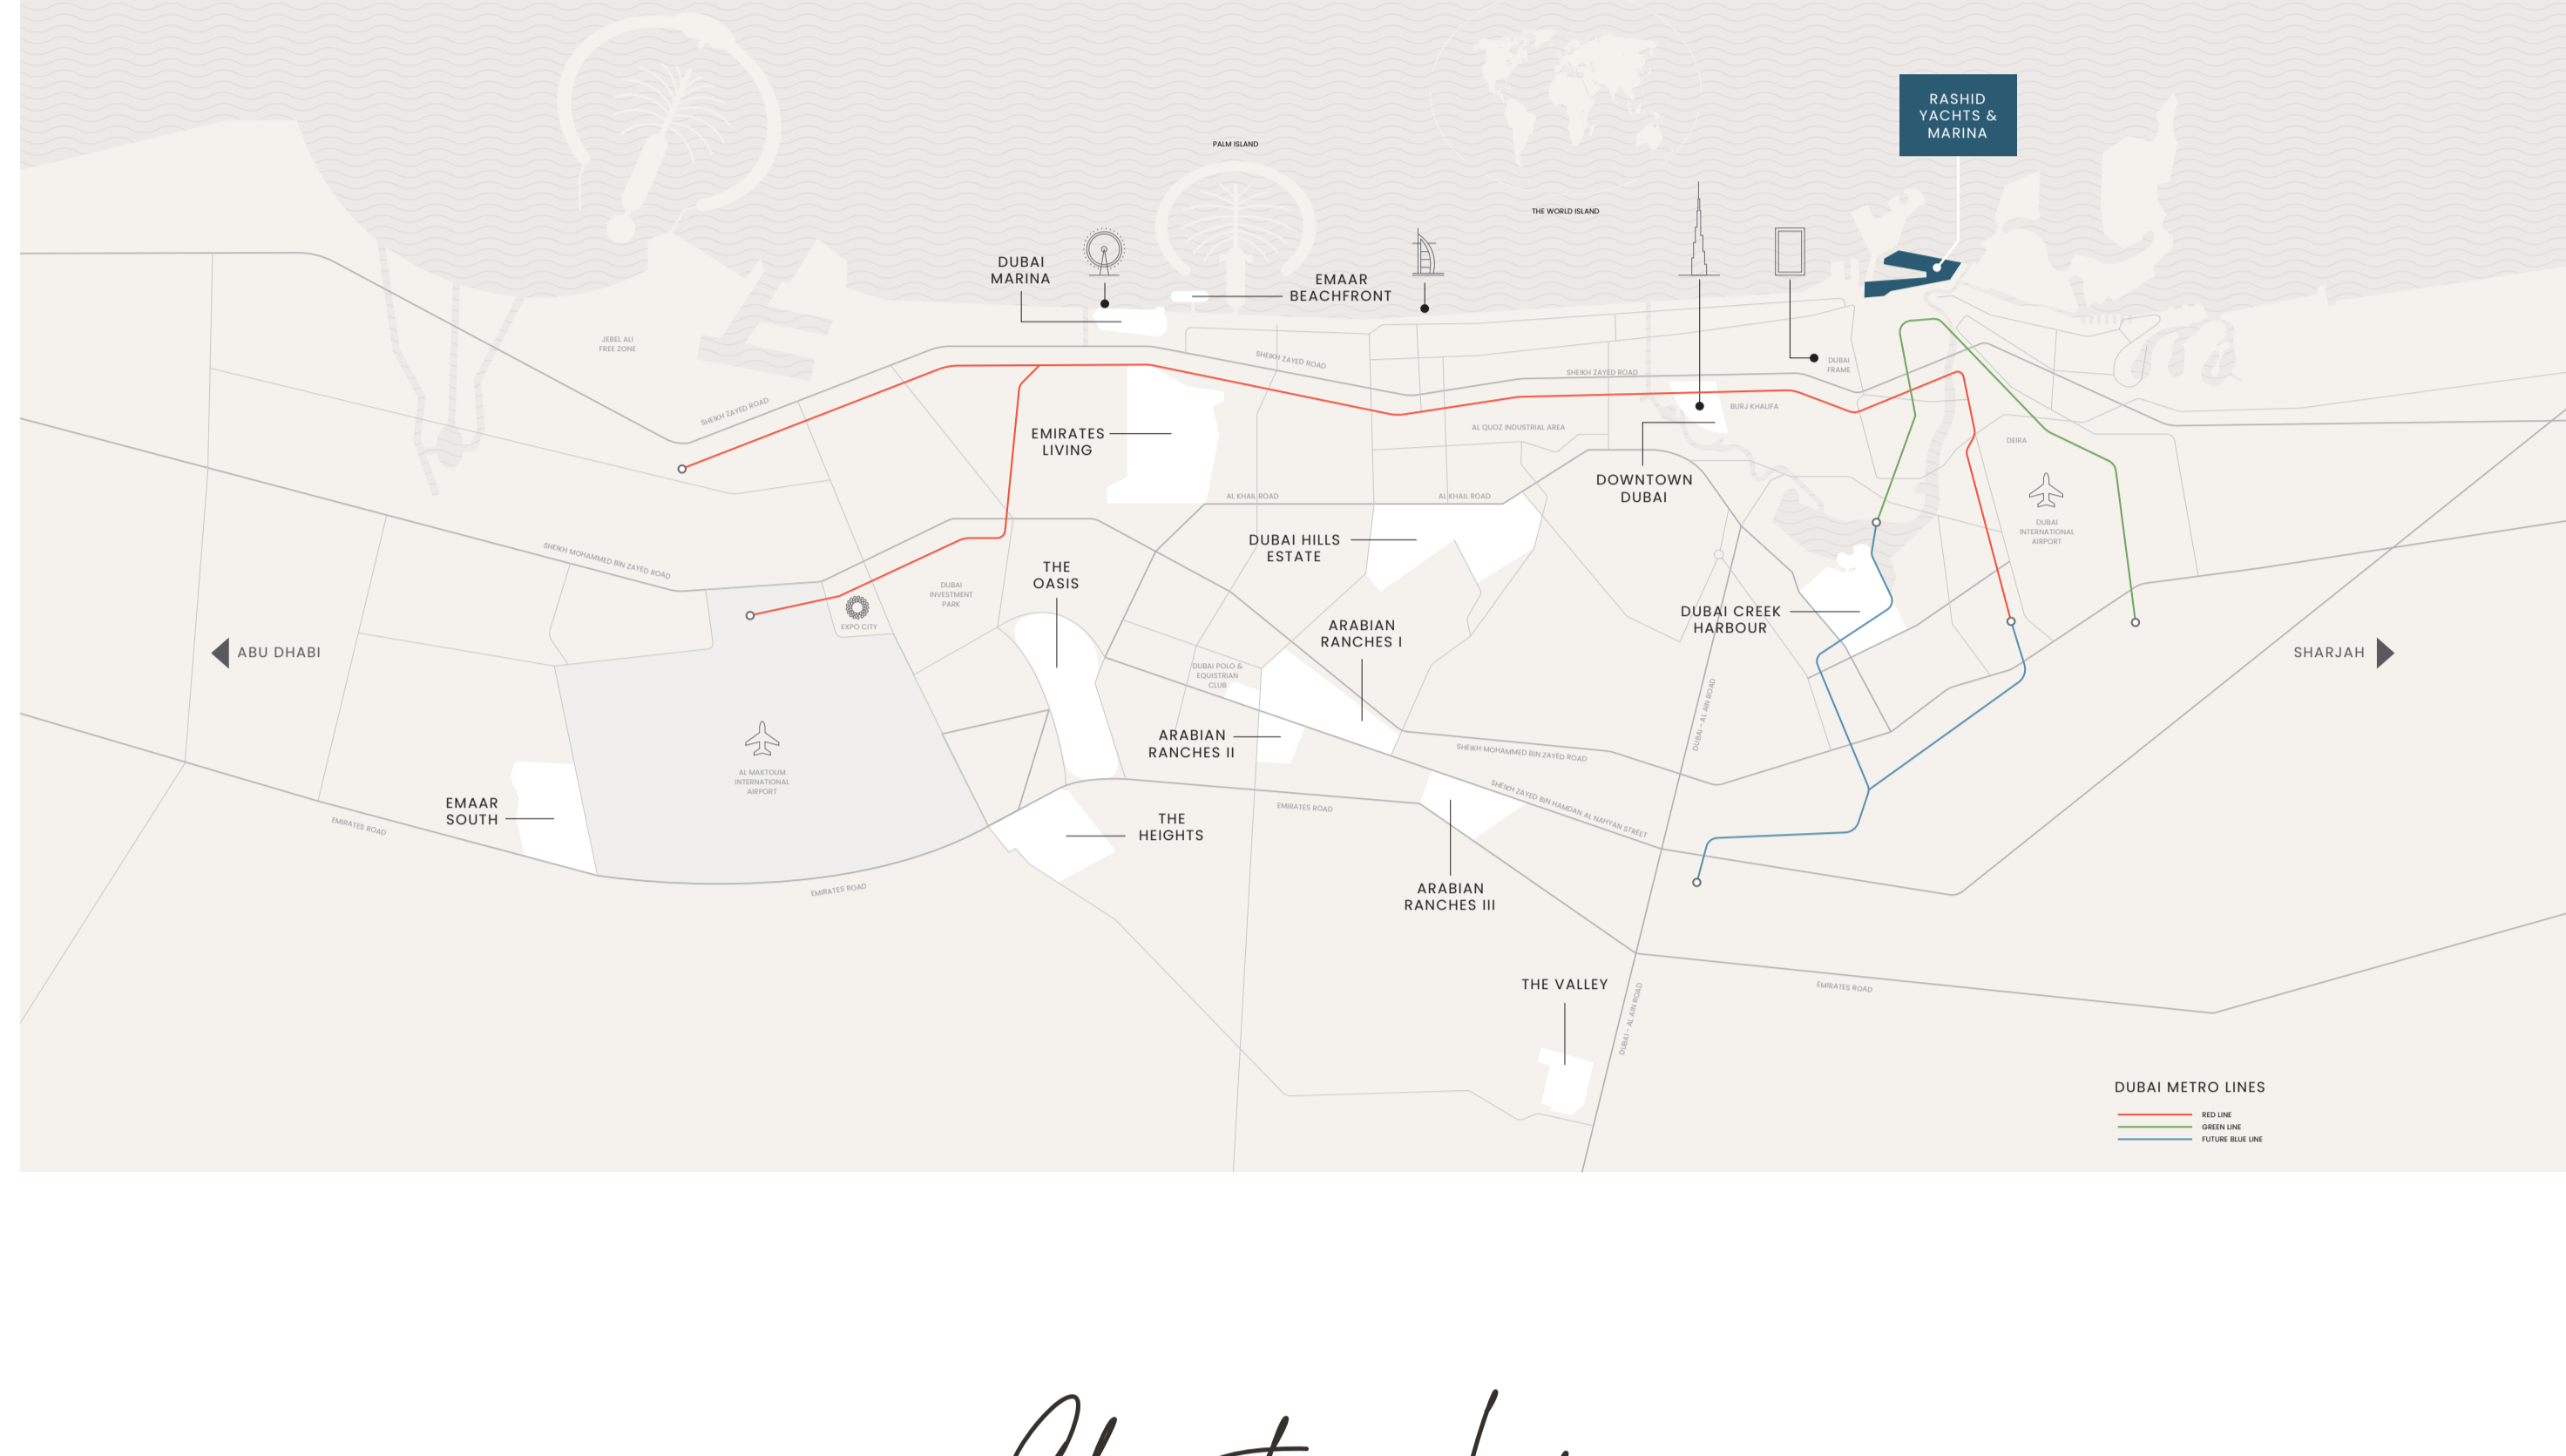

OCEAN COVE

RASHID YACHTS & MARINA

RASHID YACHTS & MARINA

The new global destination for discerning yacht owners to experience Dubai's buzzing scene in an elegant environment where beauty and luxury collide. Designed to encapsulate the ultimate modern architecture, it combines luxury residences and a full-service marina with an appealing mix of restaurants and shops, creating a unique definition of "living at sea".