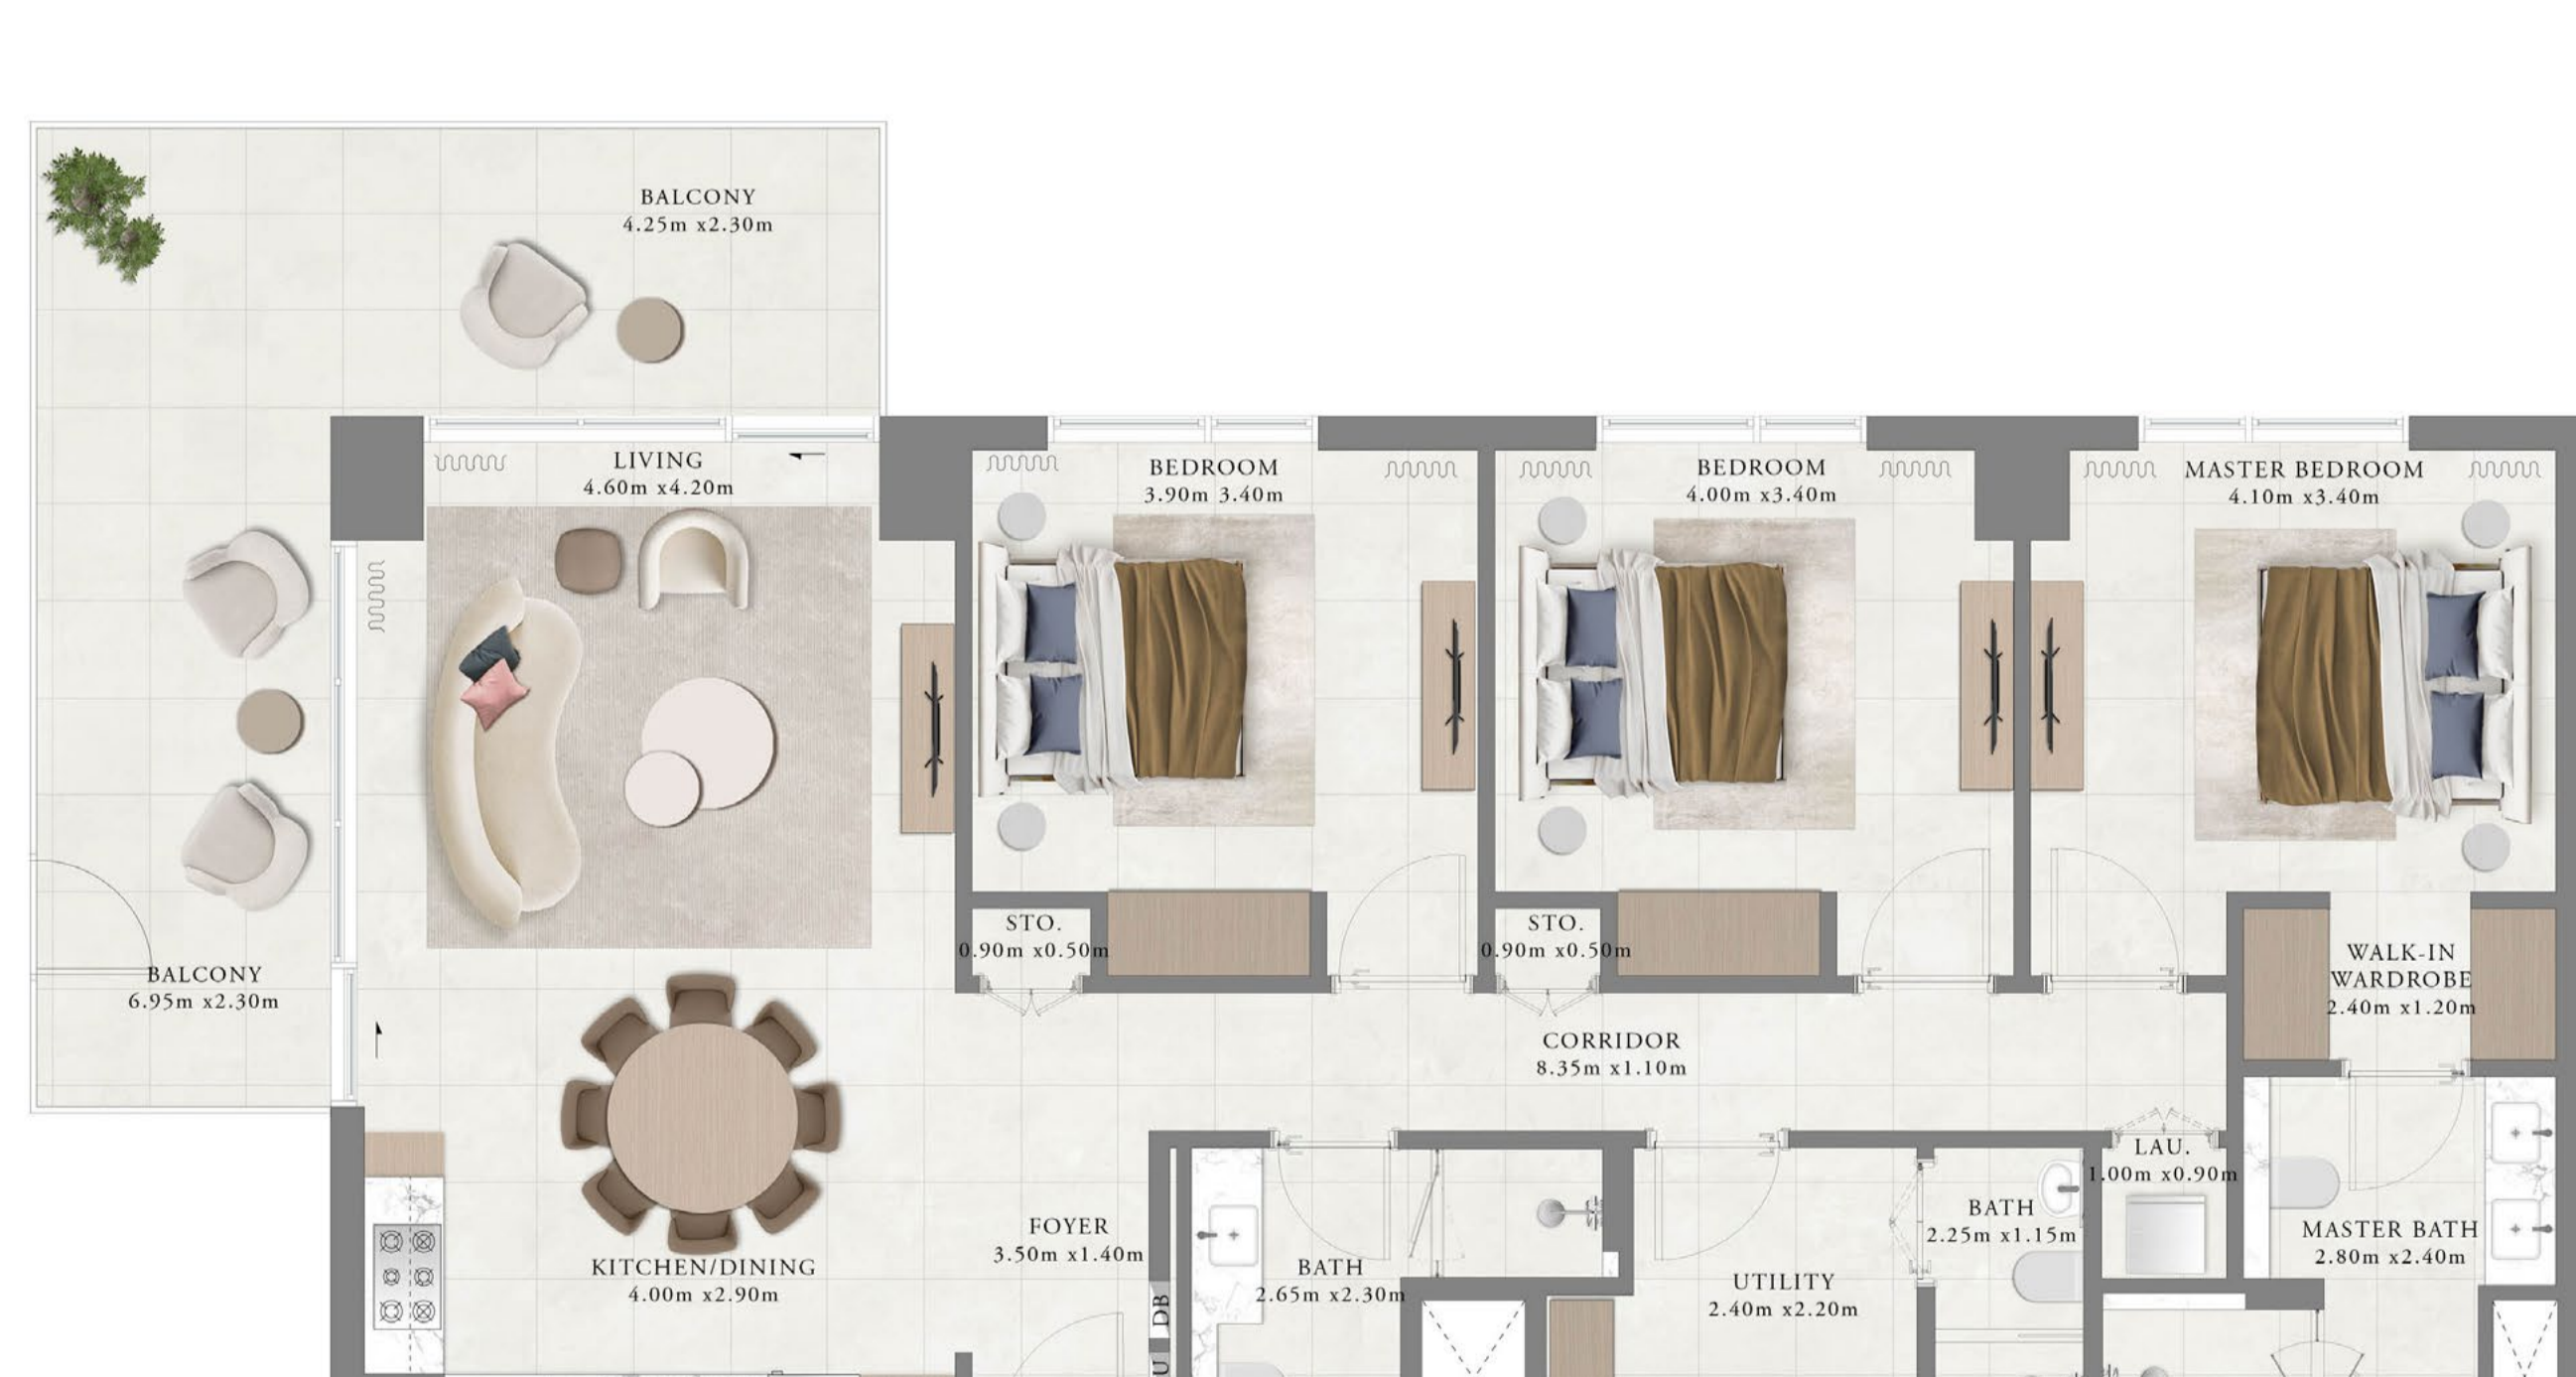

Villas	UNITS	Min. Area (sq. ft.)	Max. Area (sq. ft.)	Starting Price (in AED Mn)
1-Bedroom	100	786	844	1.76 Mn
2-Bedroom	105	1,152	1,417	2.50 Mn
3-Bedroom	28	1,649	1,853	3.44 Mn

Payment Plan

Payment Plan	Payment Percentage	Date
Down Payment	10%	JUL 2024
1st Instalment	10%	SEP 2024
2nd Instalment	10%	FEB 2025
3rd Instalment	10%	JUL 2025
4th Instalment 10% Construction Completion	10%	MAR 2026
5th Instalment 20% Construction Completion	10%	AUG 2026
6th Instalment 40% Construction Completion	10%	FEB 2027
7th Instalment 60% Construction Completion	10%	JUL 2027
8th Instalment 100% Construction Completion	20%	AUG 2028

Enquire Now

Floor Plans

1 BEDROOM TYPE A

2 BEDROOM TYPE A

2 BEDROOM TYPE E

2 BEDROOM TYPE G

2 BEDROOM TYPE 2B

3 BEDROOM TYPE A

3 BEDROOM TYPE 2A

Enquire Now

EMAAR