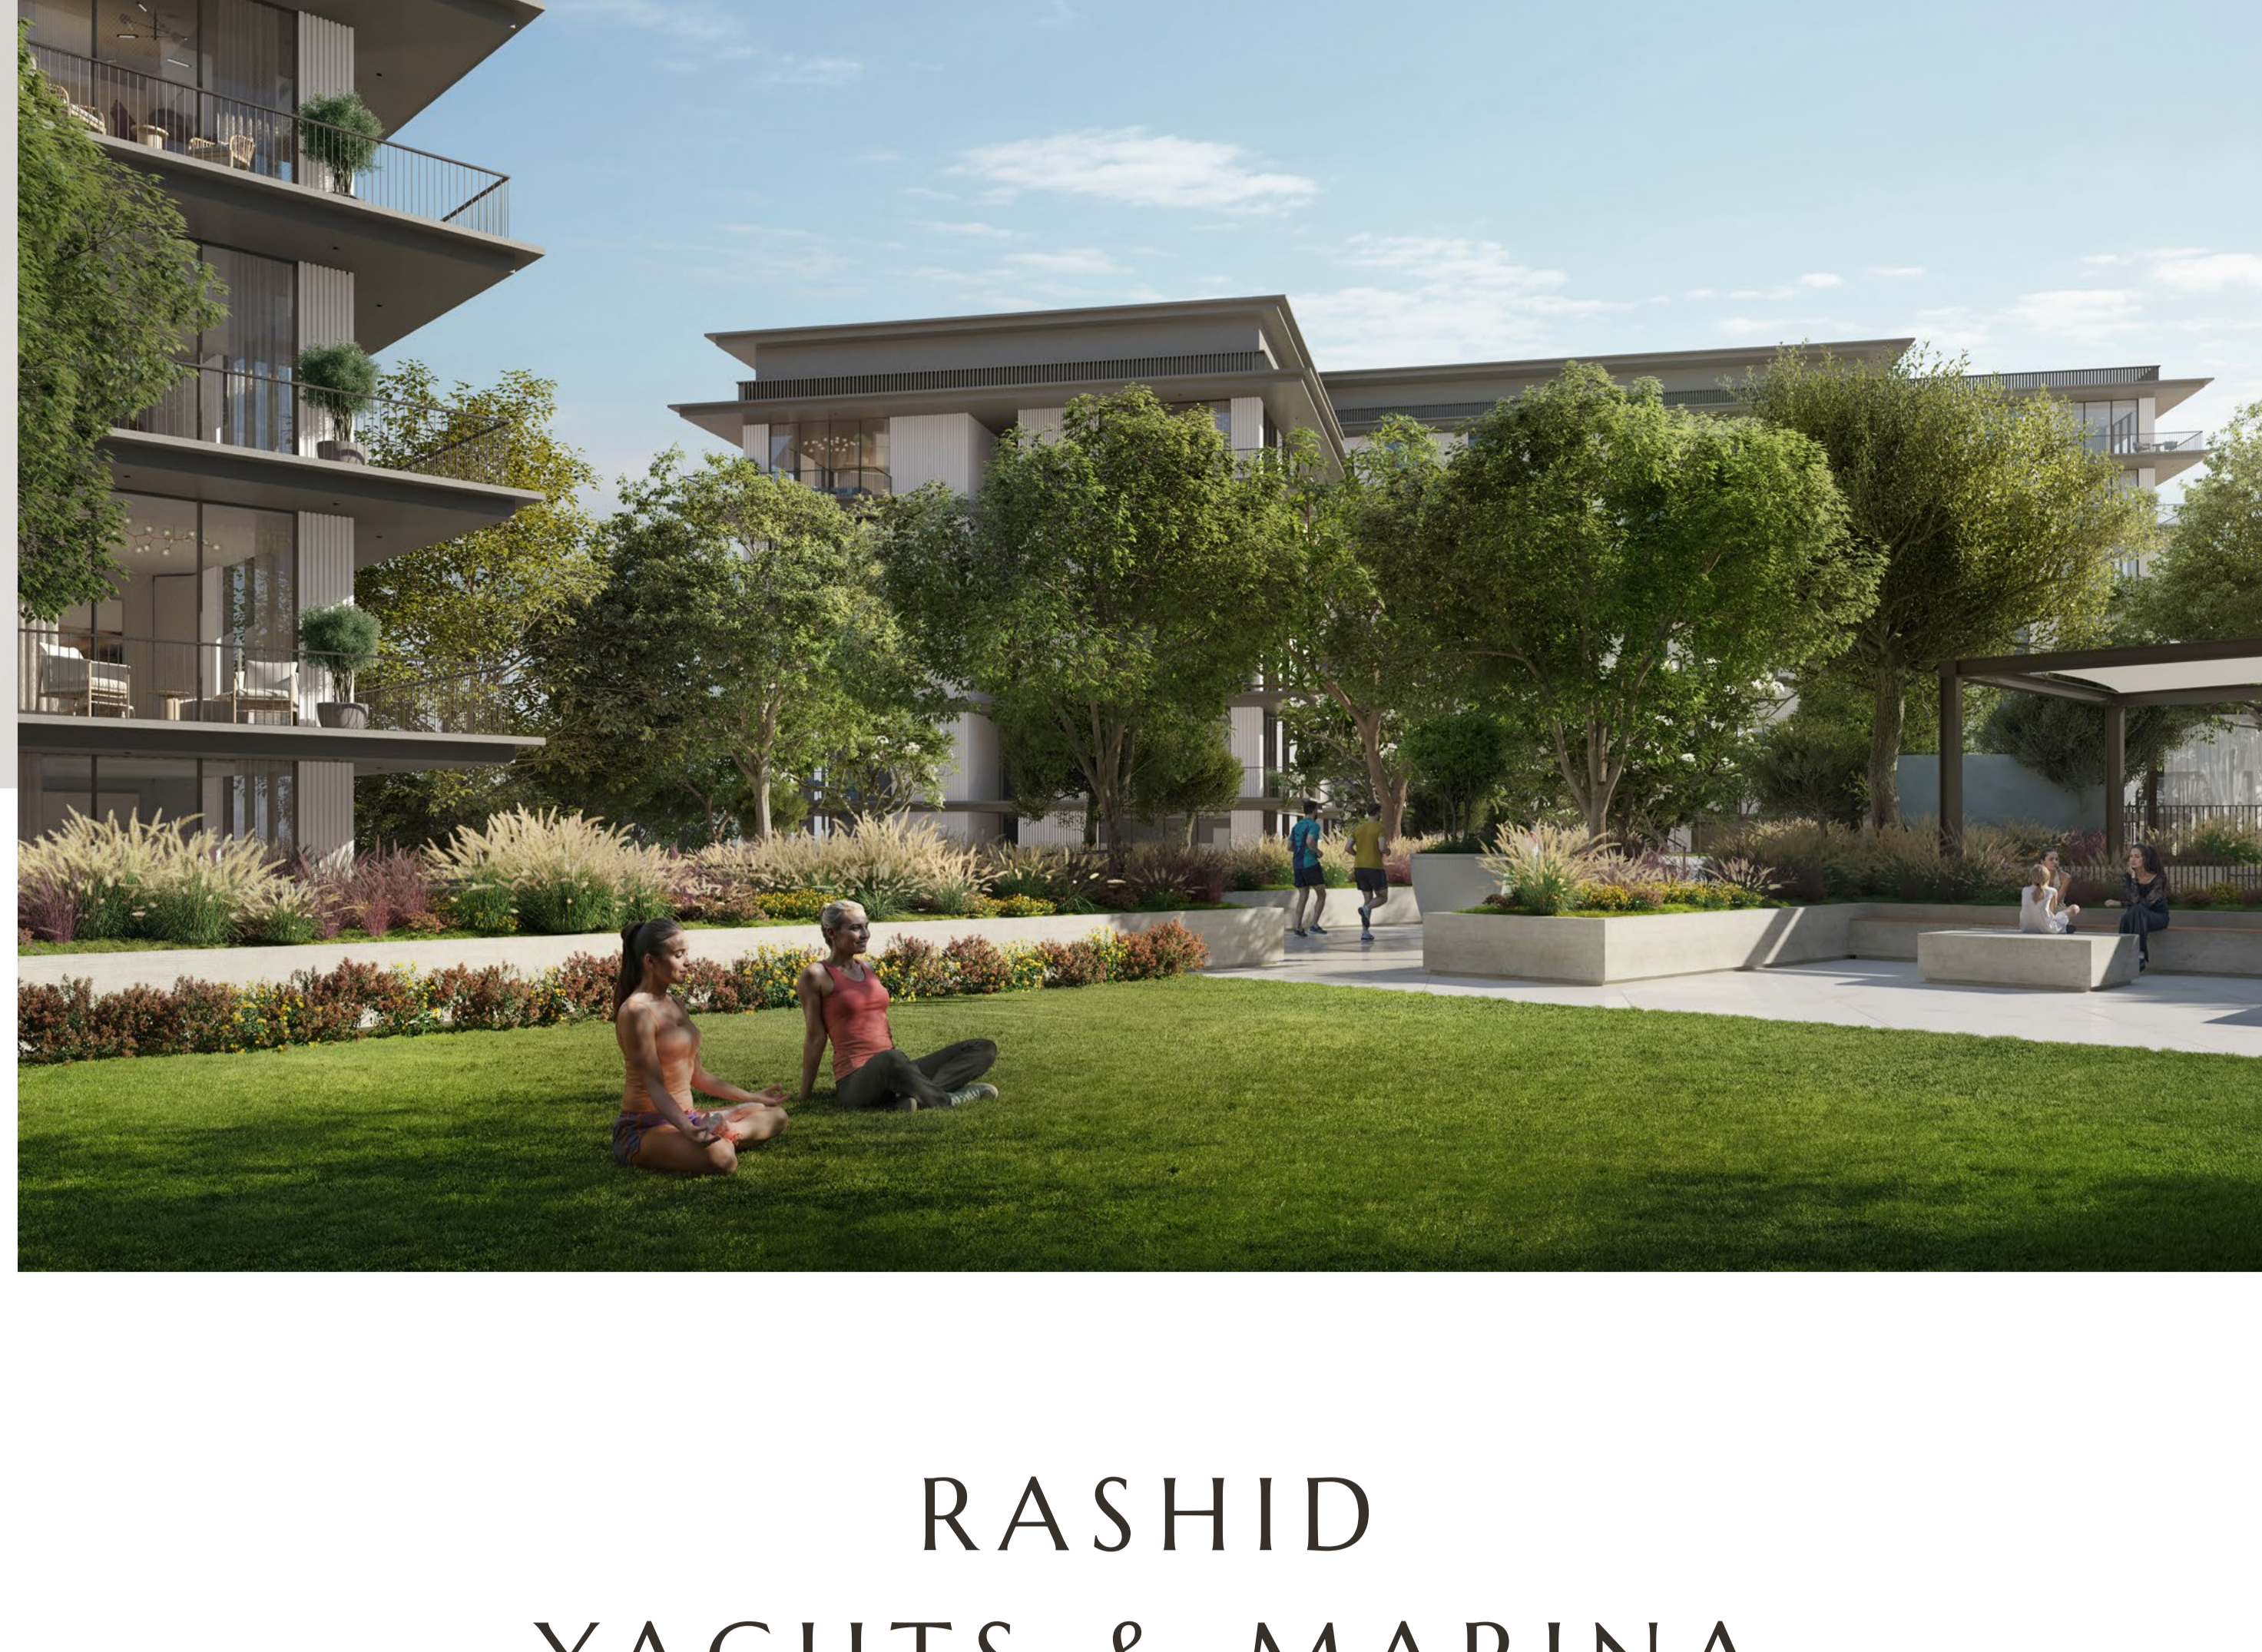

OCEAN COVE

RASHID YACHTS & MARINA

RASHID YACHTS & MARINA

The new global destination for discerning yacht owners to experience Dubai's buzzing scene in an elegant environment where beauty and luxury collide. Designed to encapsulate the ultimate modern architecture, it combines luxury residences and a full-service marina with an appealing mix of restaurants and shops, creating a unique definition of "living at sea".

Elevating Life Inspiring Luxury

Offers masterfully detailed and expansive 1-, 2-, 3-bedroom apartments. Boasts a cutting-edge platform offering a variety of world-class amenities. Designed to be a contemporary residential oasis which offers tranquil surroundings and exciting nearby attractions