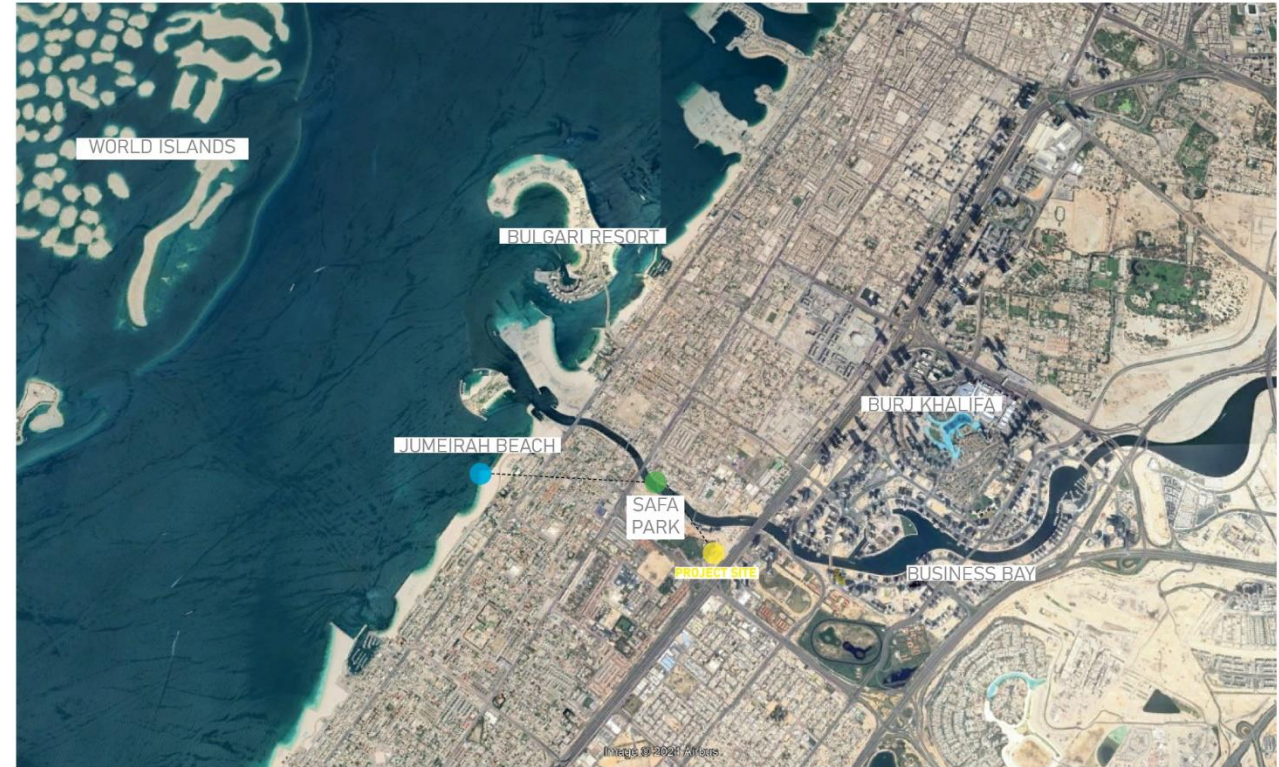

# LOCATION

## SAFA GATE, DUBAI, UAE

BUS  
8 MINUTES

METRO  
5 MINUTES

AIRPORT  
18 MINUTES

DUBAI MALL  
8 MINUTES