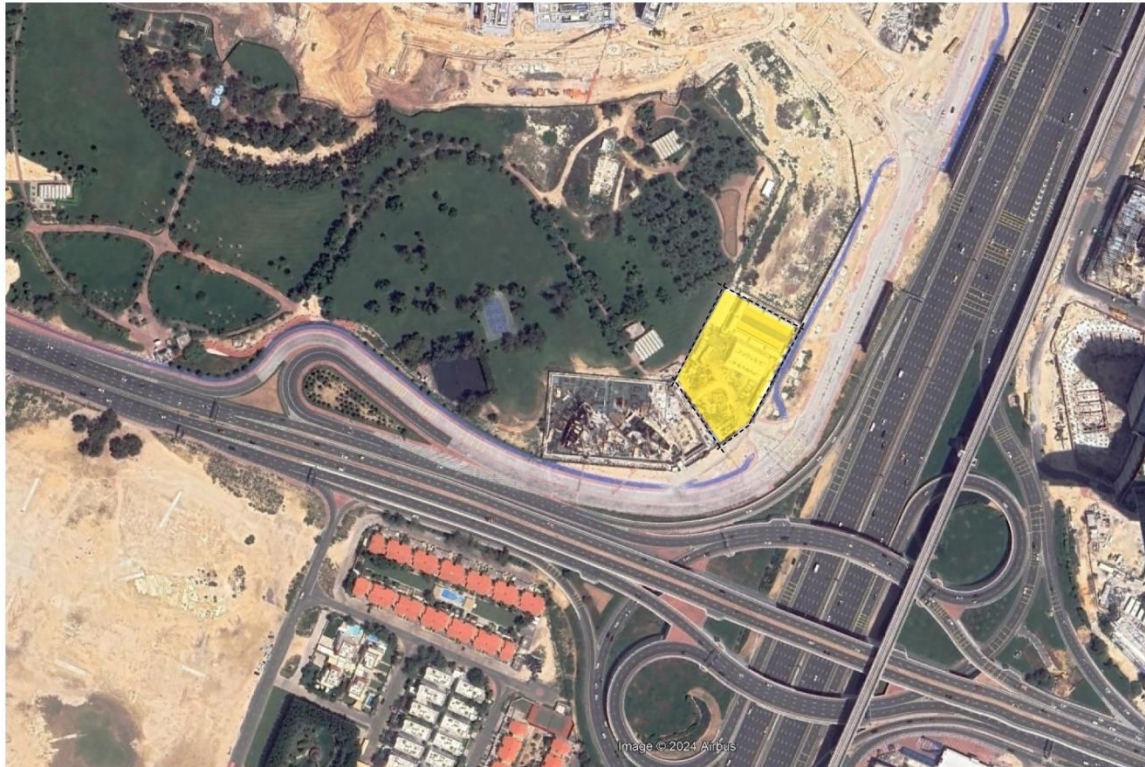

# LOCATION

## SAFA GATE, DUBAI, UAE

BUS  
8 MINUTES

METRO  
5 MINUTES

AIRPORT  
18 MINUTES

DUBAI MALL  
8 MINUTES