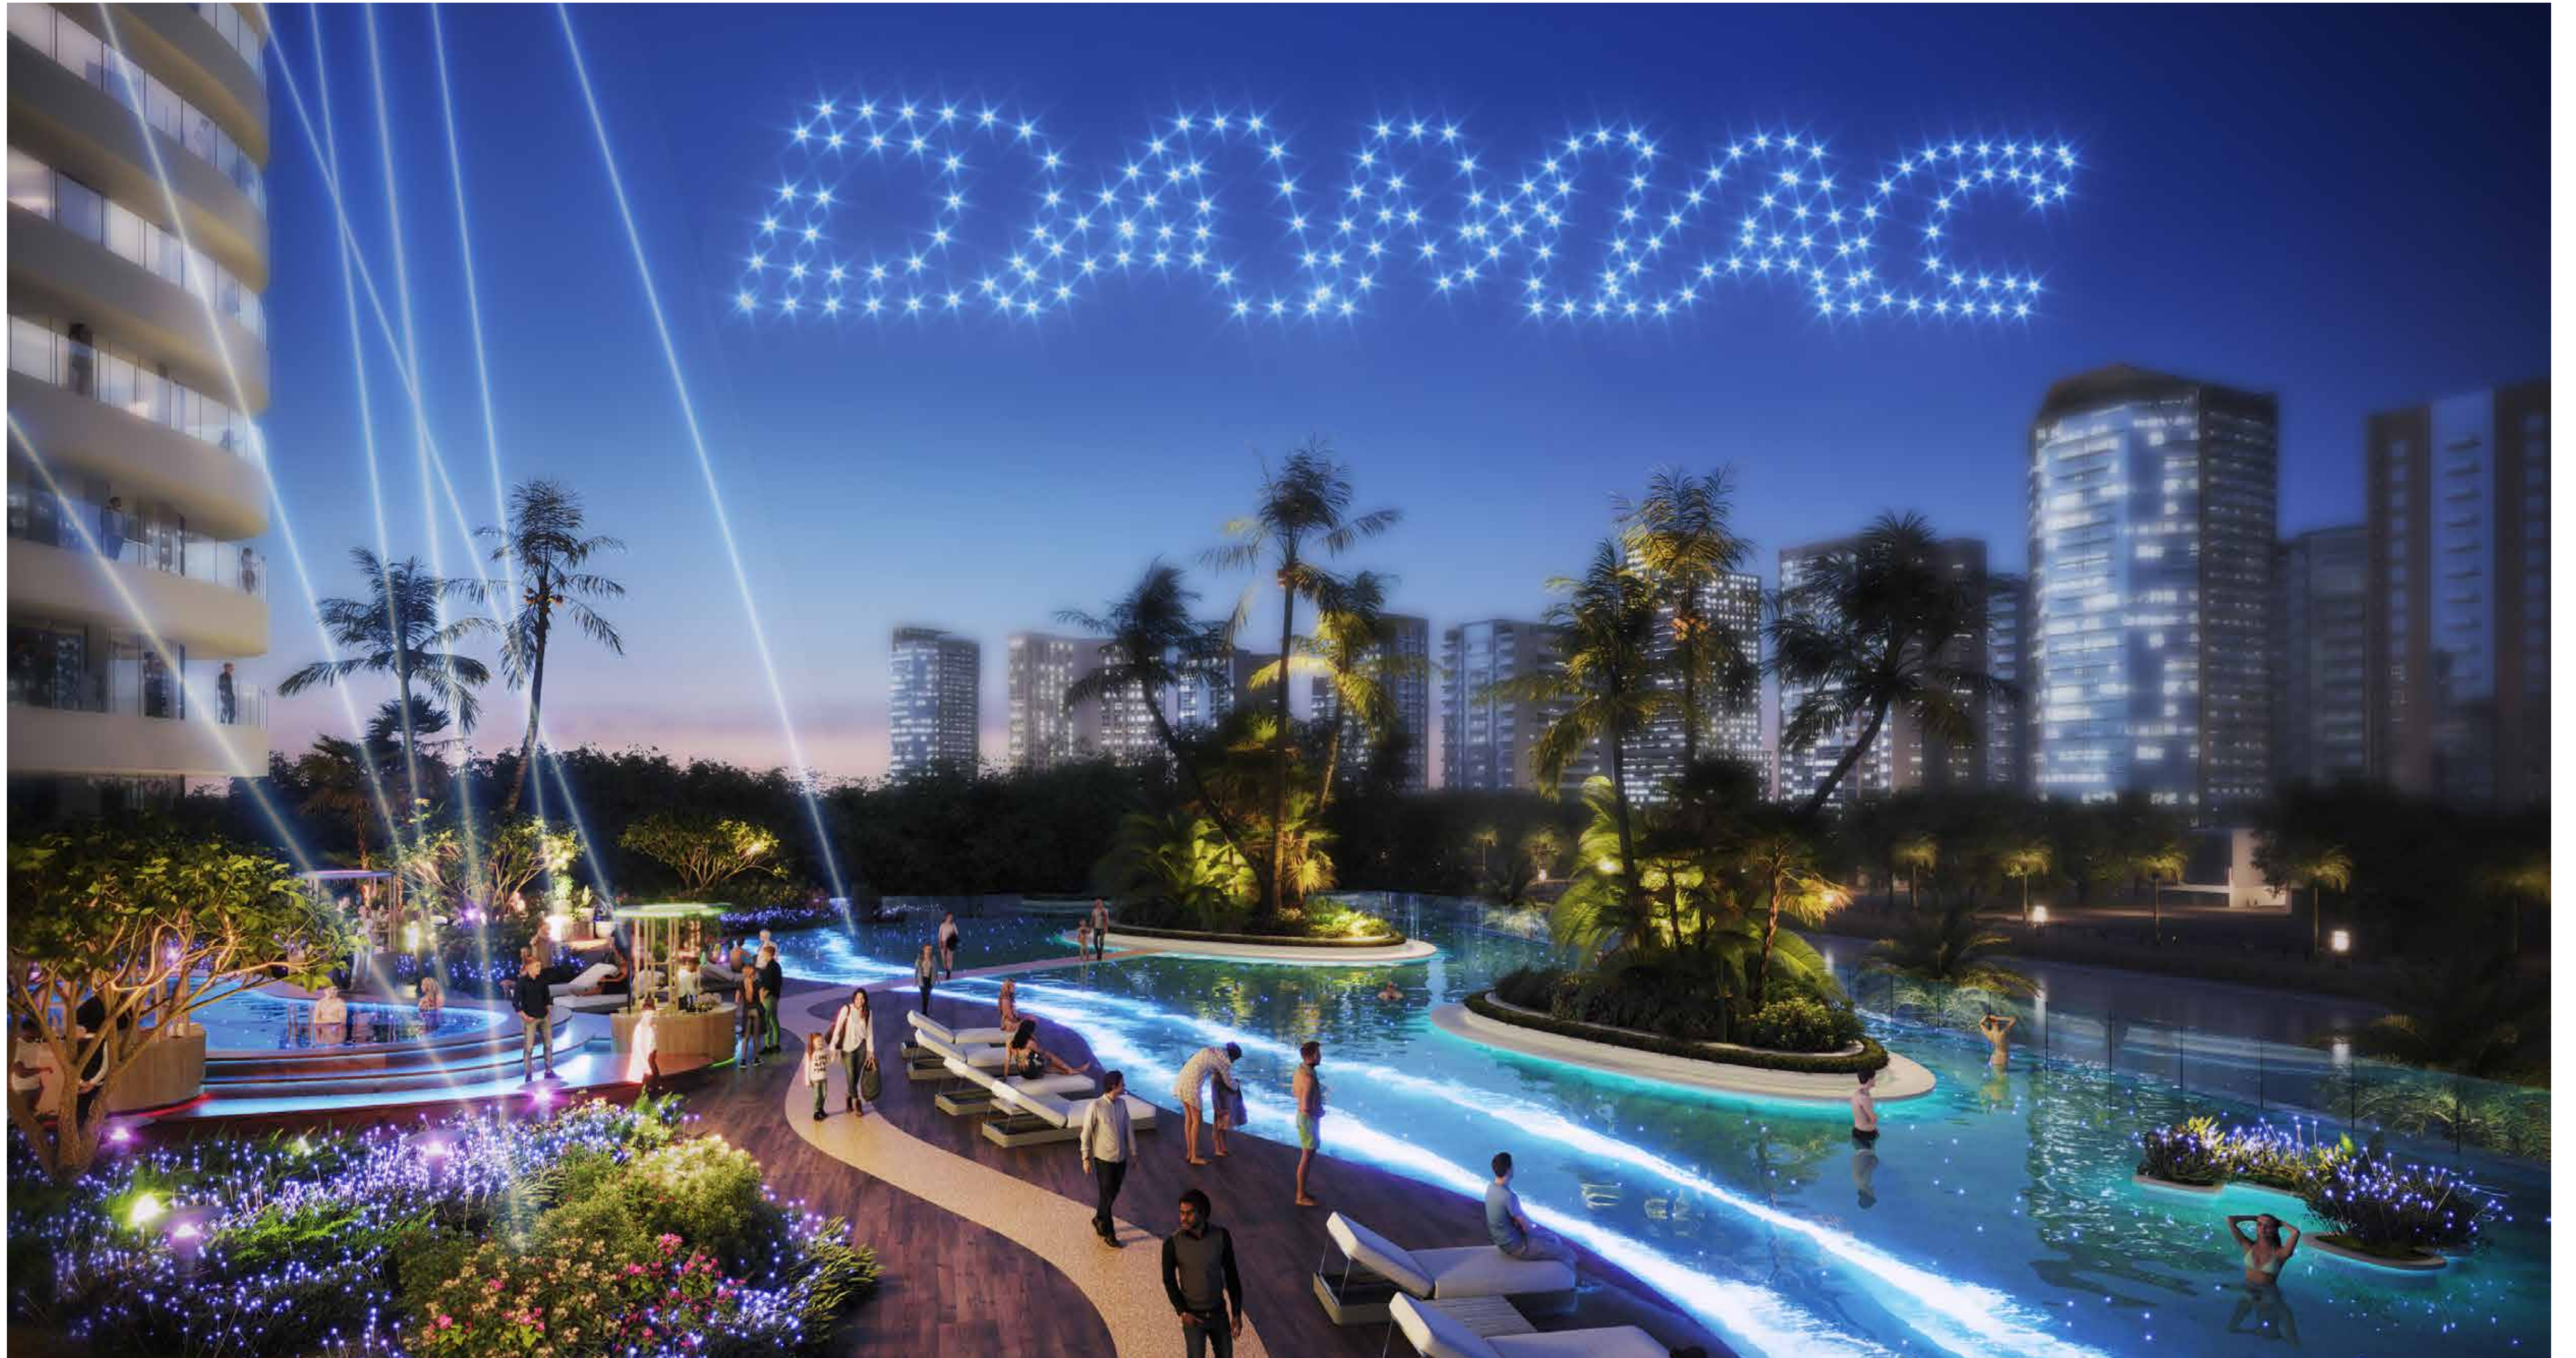

## AIM FOR THE STARS

STRUT TOWARDS THE ELITE STARS CLUB ON  
A CURATED WALKWAY THAT CAPTURES THE  
GLITZ AND GLAMOUR OF HIGH SOCIETY.  
SOCIALISE AND NETWORK IN STYLE AT THE  
JEWELLERY CAFÉ, WHERE EVERY INDULGENT  
SIP IS ACCOMPANIED BY A FEELING OF MAJESTY.

## LIGHT UP YOUR LIFE

SEE THE STARS SPARKLE AS YOU SWIM IN  
THE INFINITY LAP POOL KNOWN AS STARS LAKE.  
UNDER THE NIGHT SKY, BASK IN ITS ETHEREAL GLOW  
EMANATING FROM ITS BIOLUMINESCENT EDGE.

SURROUNDED BY ILLUMINATED HUES OF GREEN, RED, TURQUOISE AND BLUE, REPRESENTING SOME OF DAMAC PROPERTIES' MOST ICONIC BUILDINGS, INDULGE IN DELICIOUS ORGANIC FOOD AND BEVERAGES, INCLUDING A SELECTION OF TANTALISING TROPICAL MOCKTAILS.